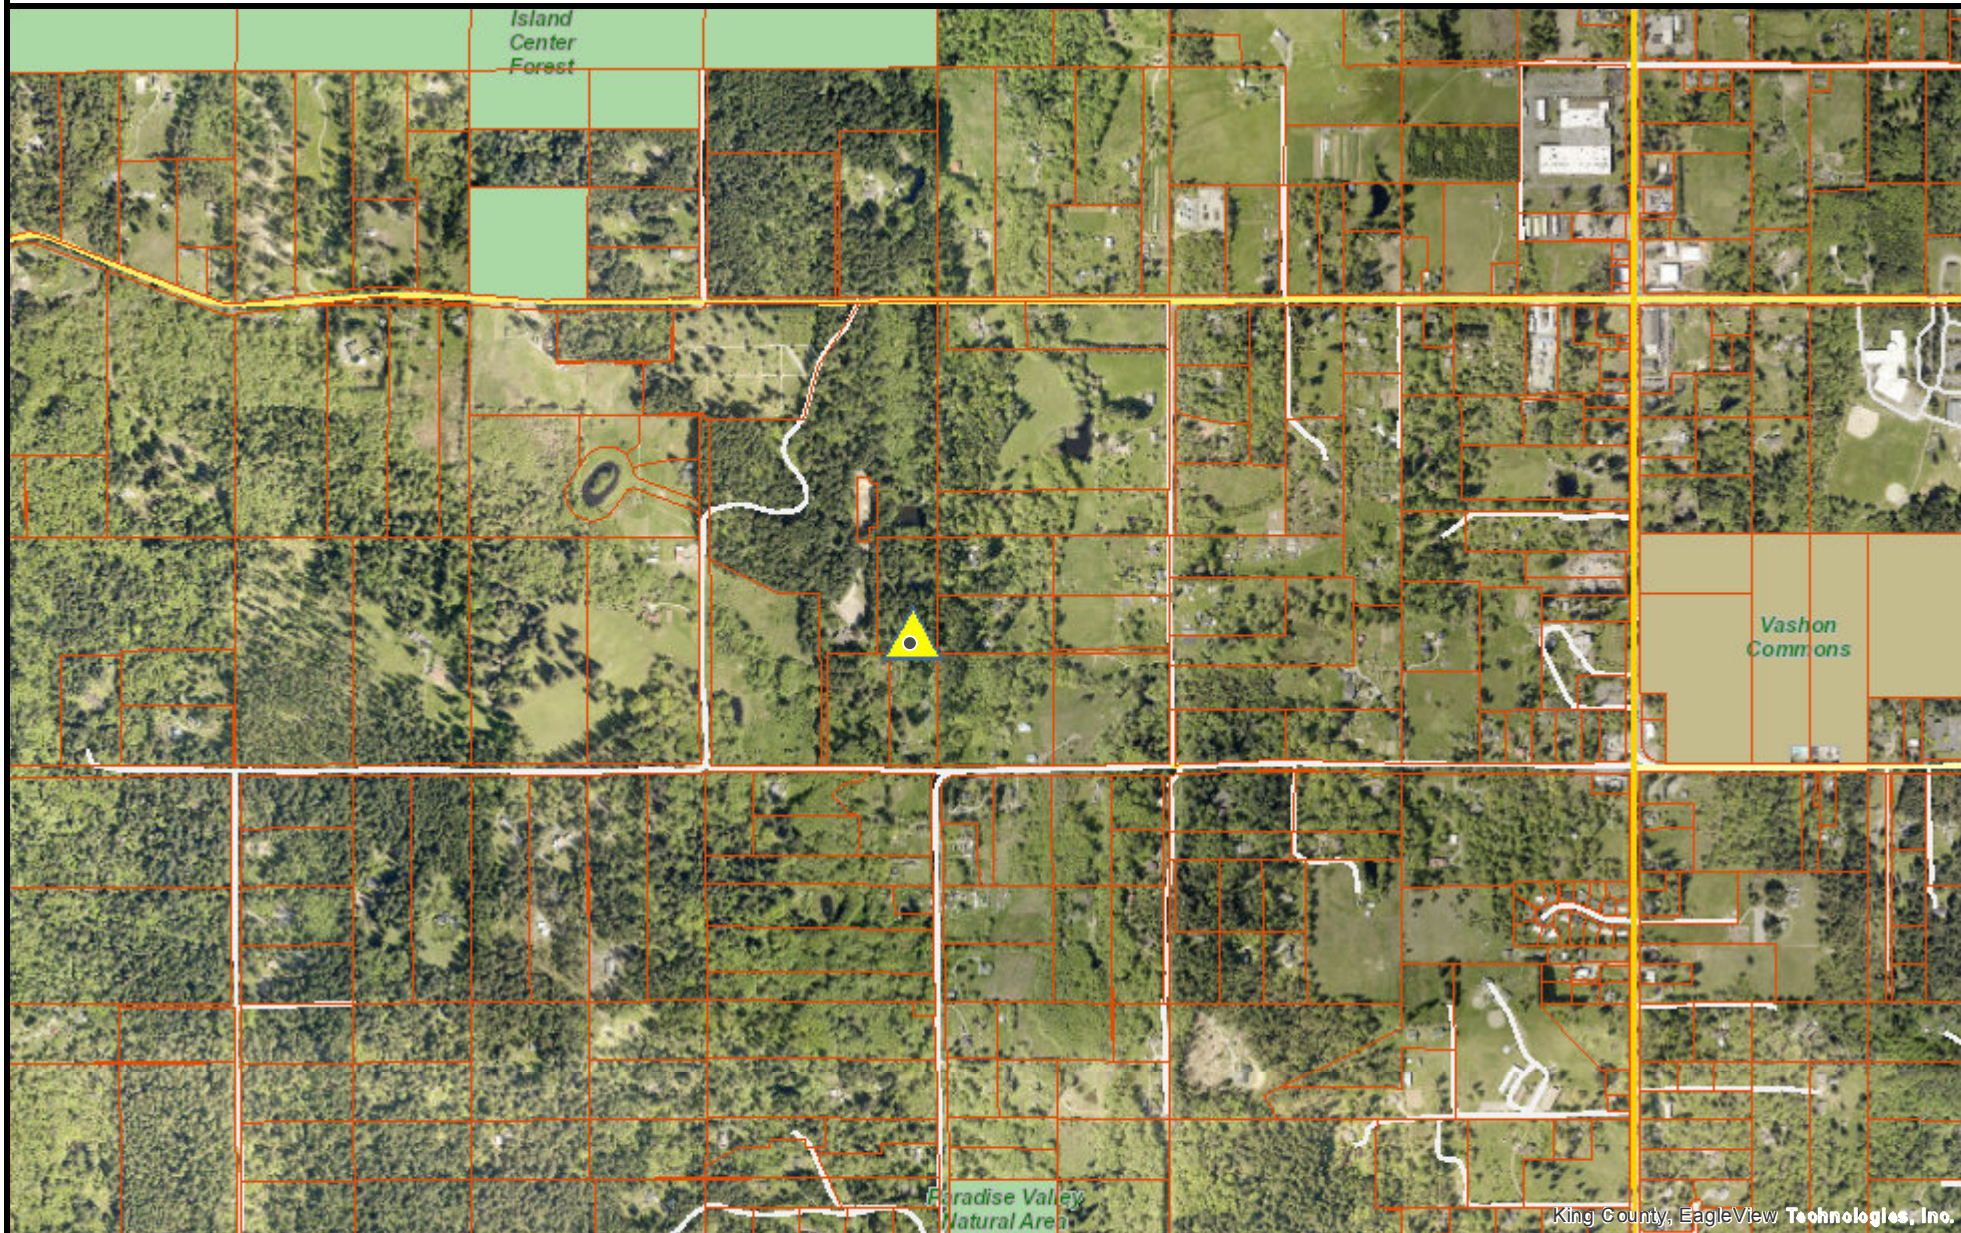

# Judd Creek Natural Area Proposed Conservation Easement 0622039064

King County, EagleView Technologies, Inc.

The information included on this map has been compiled by King County staff from a variety of sources and is subject to change without notice. King County makes no representations or warranties, express or implied, as to accuracy, completeness, timeliness, or rights to the use of such information. This document is not intended for use as a survey product. King County shall not be liable for any general, special, indirect, incidental, or consequential damages including, but not limited to, lost revenues or lost profits resulting from the use or misuse of the information contained on this map. Any sale of this map or information on this map is prohibited except by written permission of King County.

Date: 7/30/2020

Notes:

**King County**