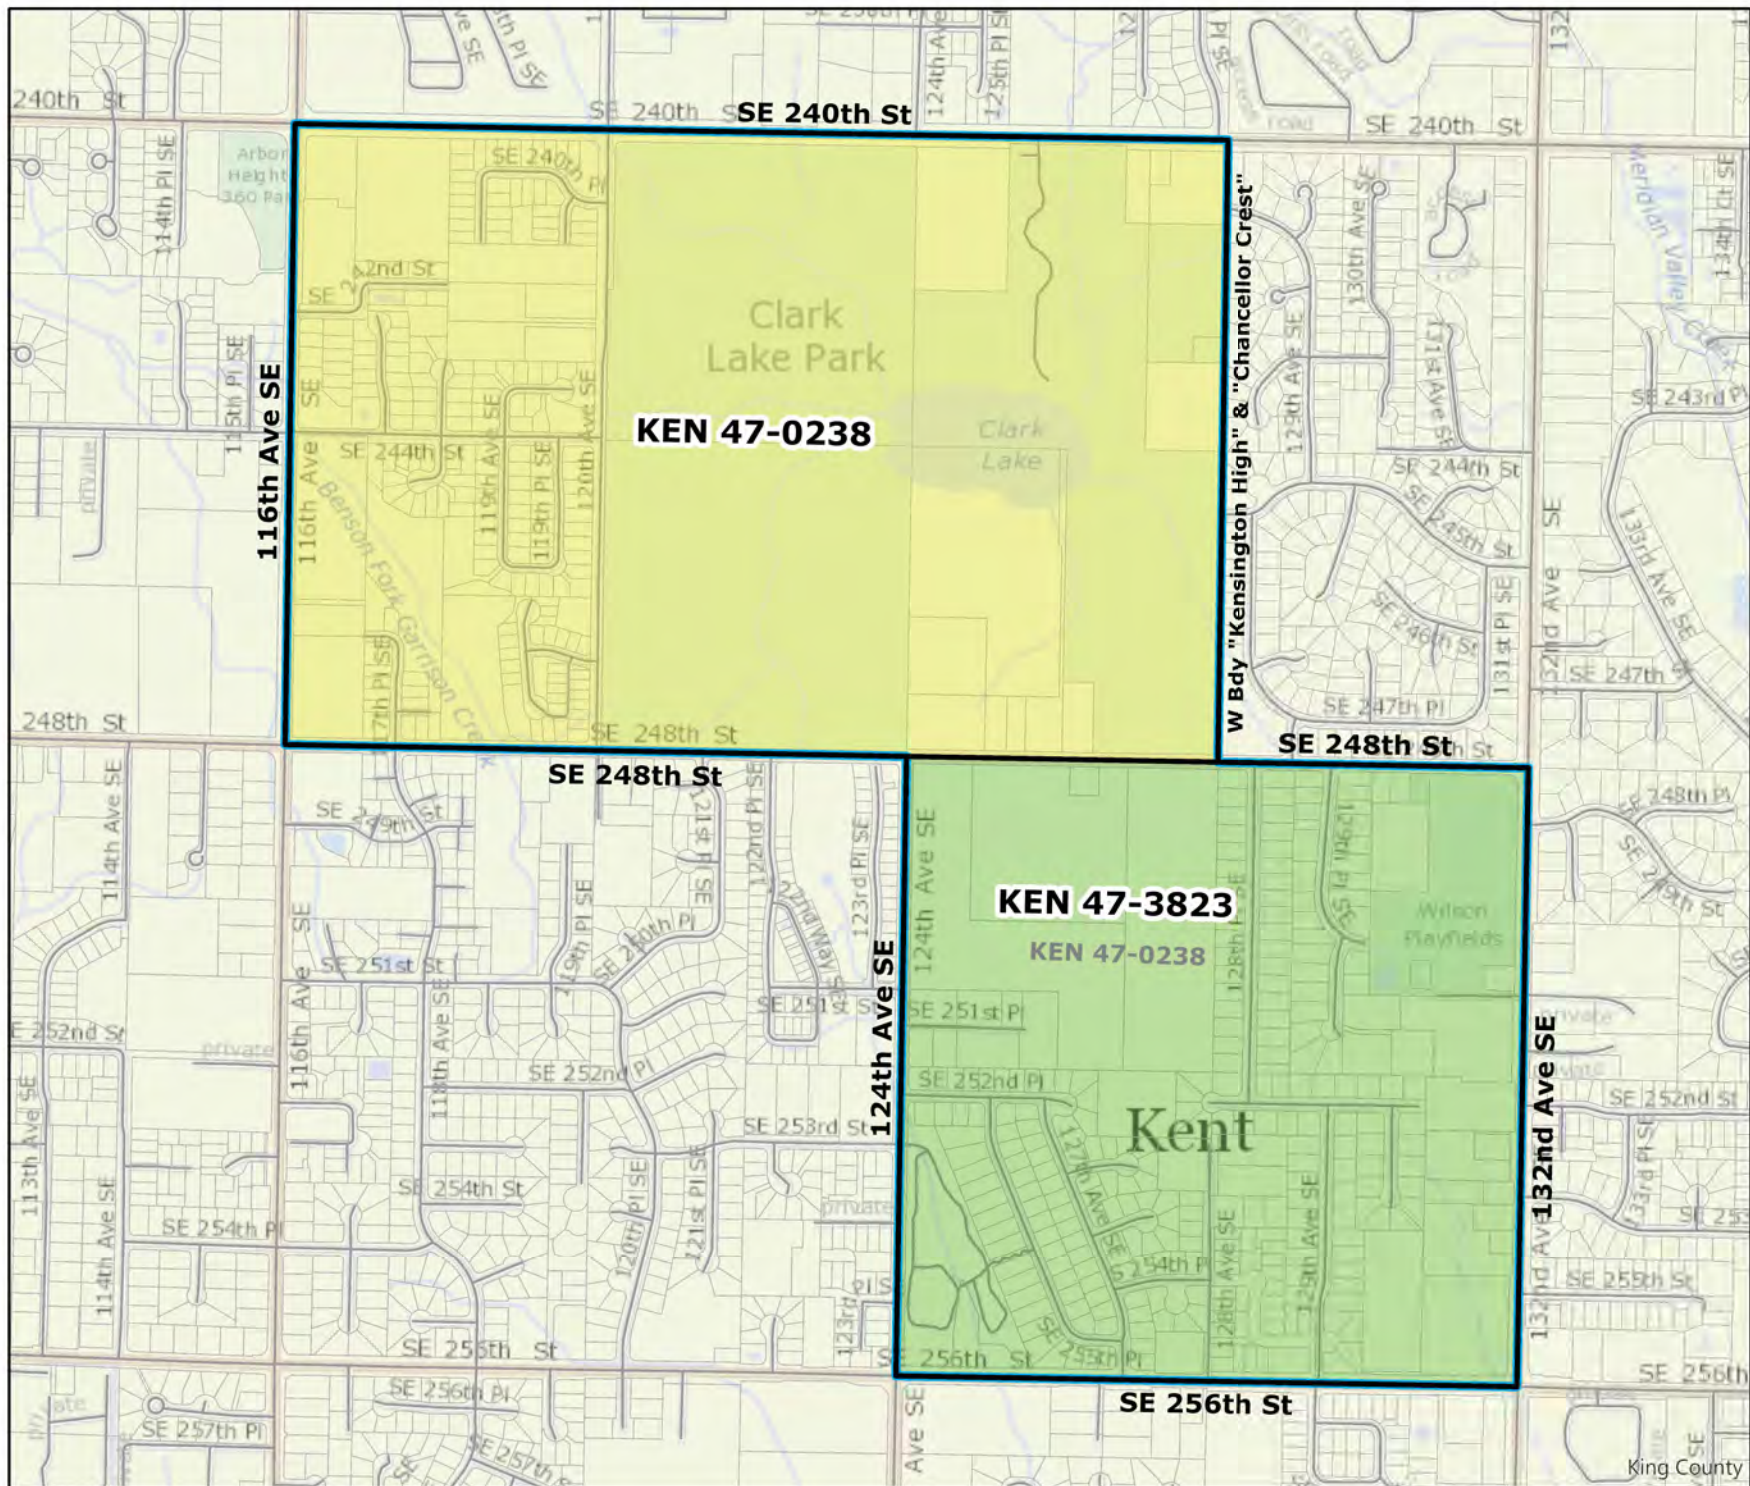

ORDINANCE 19056

Attachment G - Maps

King County Council District 5

2020 Precinct Alterations

Code	Precinct Name	LG	CG	CC
3823	KEN 47-3823	47	8	5
0238	KEN 47-0238	47	8	5

Original Precinct(s)				
0238	KEN 47-0238	47	8	5

*: Denotes precinct(s) that have been abolished.
 Precinct map produced by King County GIS Elections in accordance with KCC 1.12.101 & RCW 29A.16.040

Legend

- Original Precinct(s)
- New Precinct(s)
- Altered Precinct(s)