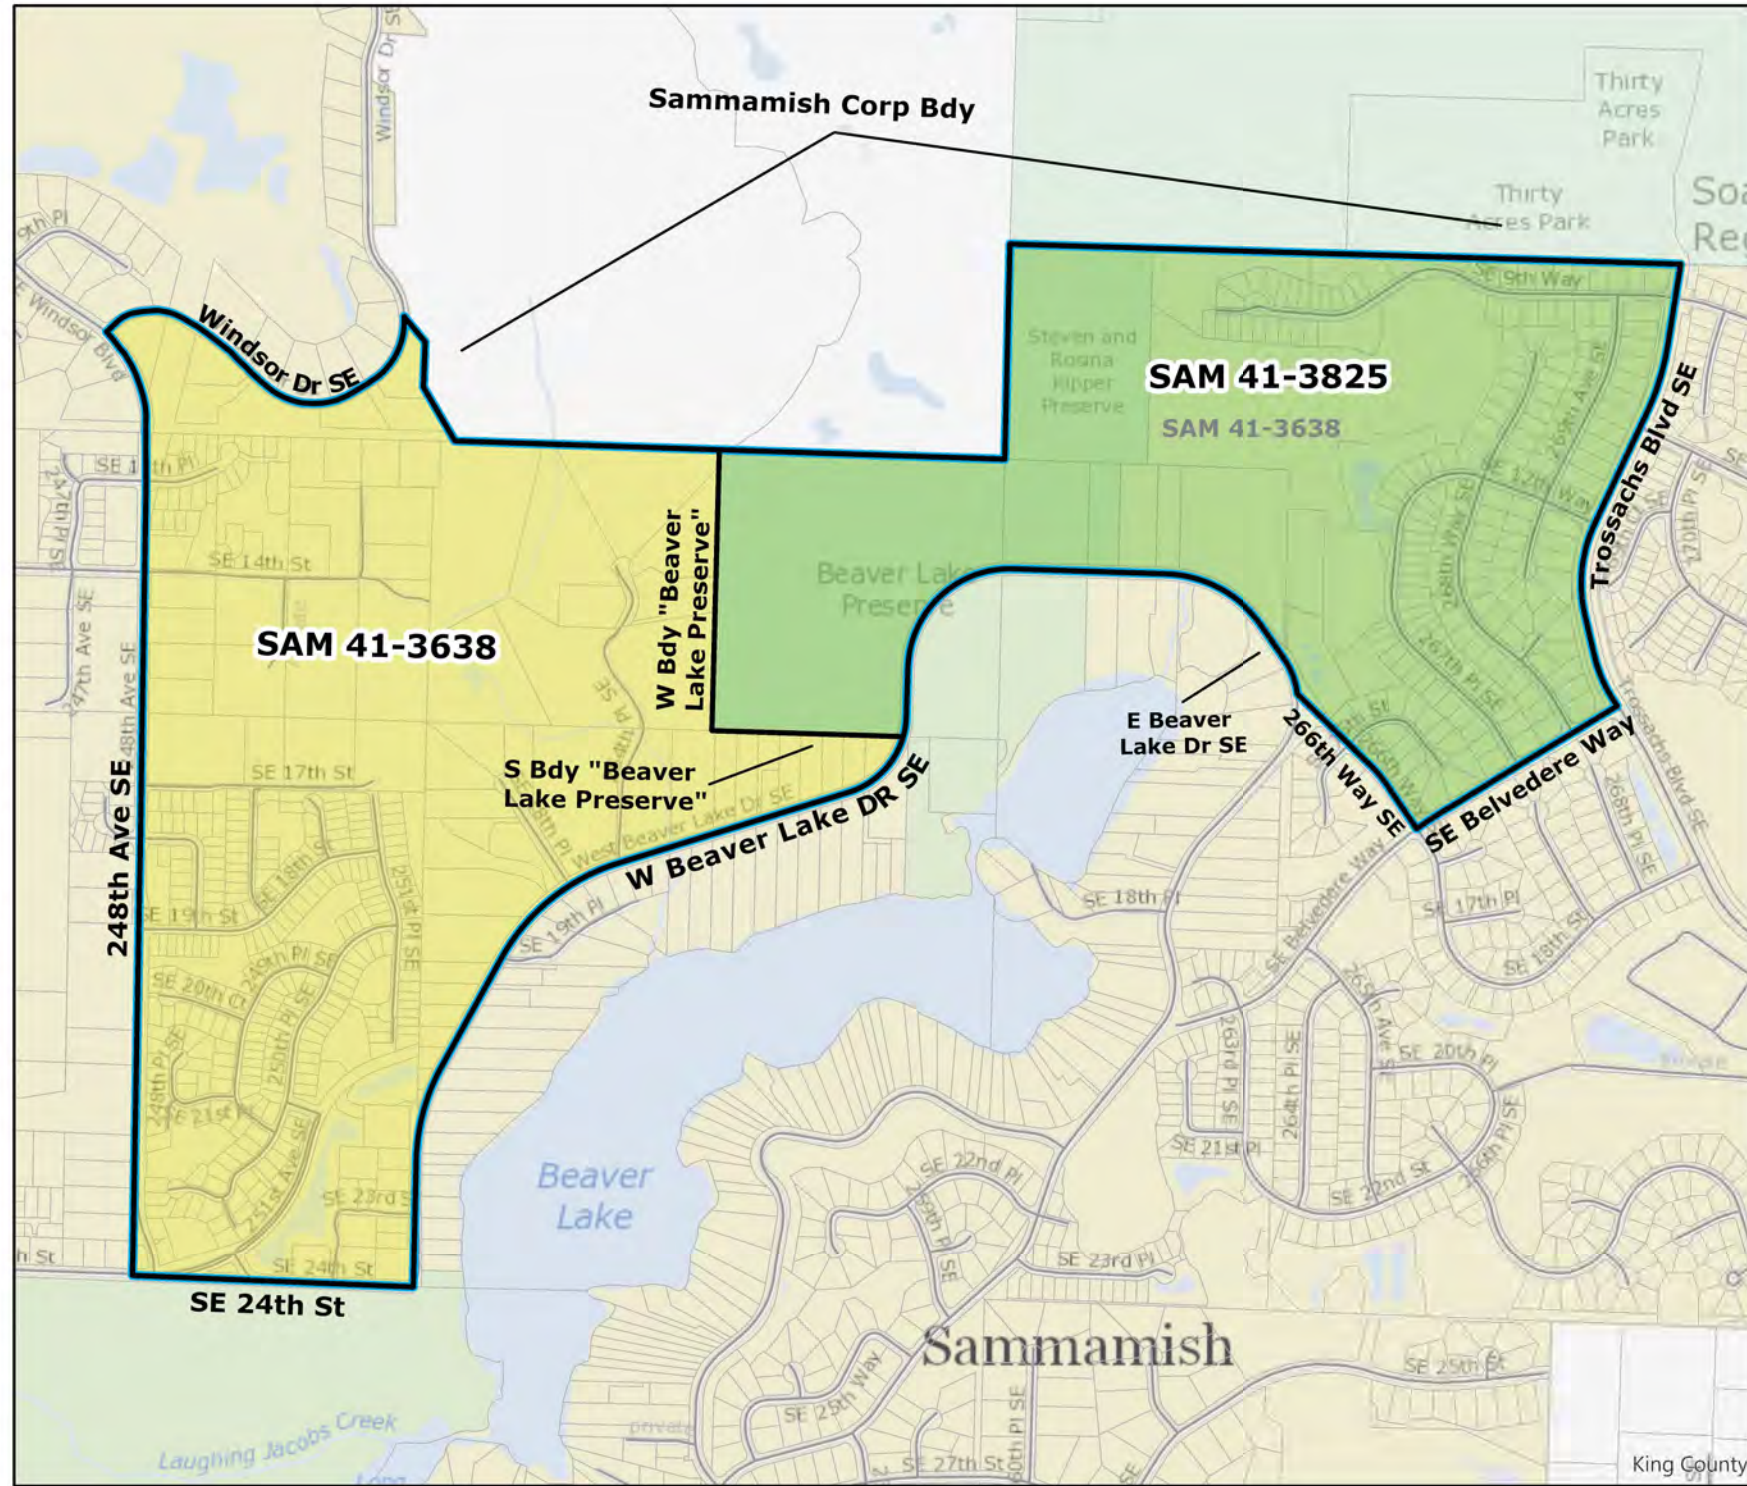

2020 Precinct Alterations

Code	Precinct Name	LG	CG	CC
3824	SAM 41-3824	41	8	3
3215	SAM 41-3215	41	8	3

Original Precinct(s)				
3215	SAM 41-3215	41	8	3

*: Denotes precinct(s) that have been abolished.
 Precinct map produced by King County GIS Elections in accordance with KCC 1.12.101 & RCW 29A.16.040

Legend

- Original Precinct(s)
- New Precinct(s)
- Altered Precinct(s)

2020 Precinct Alterations

Code	Precinct Name	LG	CG	CC
3825	SAM 41-3825	41	8	3
3638	SAM 41-3638	41	8	3

Original Precinct(s)				
3638	SAM 41-3638	41	8	3