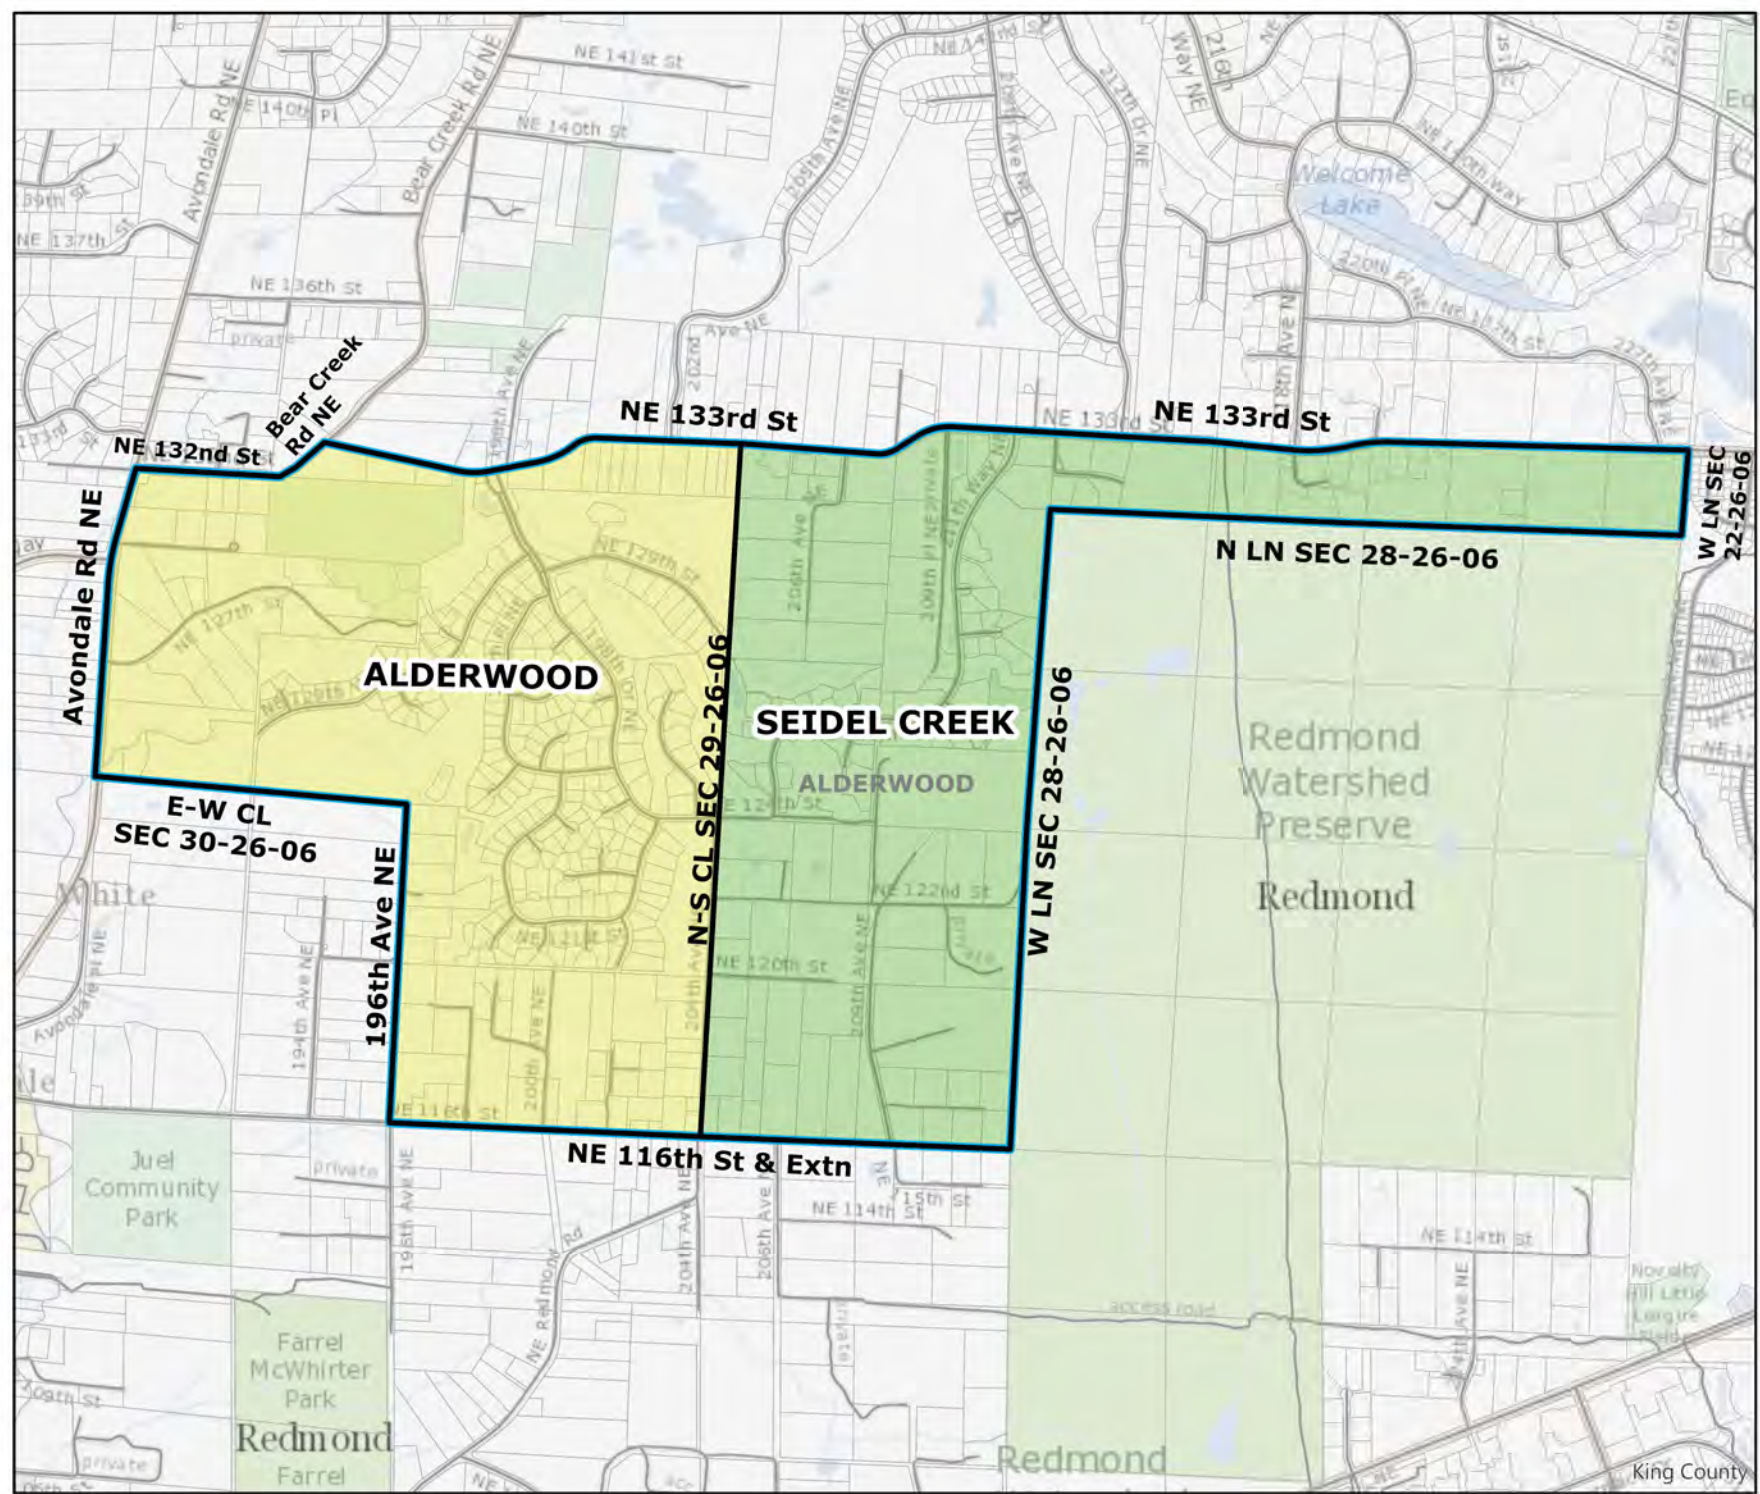

Attachment E - Maps

**King County Council
District 3**

2020 Precinct Alterations

Code	Precinct Name	LG	CG	CC
3820	SEIDEL CREEK	45	1	3
0010	ALDERWOOD	45	1	3

Original Precinct(s)				
0010	ALDERWOOD	45	1	3

*: Denotes precinct(s) that have been abolished.
 Precinct map produced by King County GIS Elections in accordance with KCC 1.12.101 & RCW 29A.16.040

Legend

- Original Precinct(s)
- New Precinct(s)
- Altered Precinct(s)

2020 Precinct Alterations

Code	Precinct Name	LG	CG	CC
3819	ISS 05-3819	5	8	3
0543	ISS 05-0543	5	8	3

Original Precinct(s)

0543	ISS 05-0543	5	8	3
------	-------------	---	---	---

*: Denotes precinct(s) that have been abolished.
 Precinct map produced by King County GIS Elections in accordance with KCC 1.12.101 & RCW 29A.16.040

Legend

- Original Precinct(s)
- New Precinct(s)
- Altered Precinct(s)

2020 Precinct Alterations

Code	Precinct Name	LG	CG	CC
3824	SAM 41-3824	41	8	3
3215	SAM 41-3215	41	8	3

Original Precinct(s)				
3215	SAM 41-3215	41	8	3

*: Denotes precinct(s) that have been abolished.
 Precinct map produced by King County GIS Elections in accordance with KCC 1.12.101 & RCW 29A.16.040