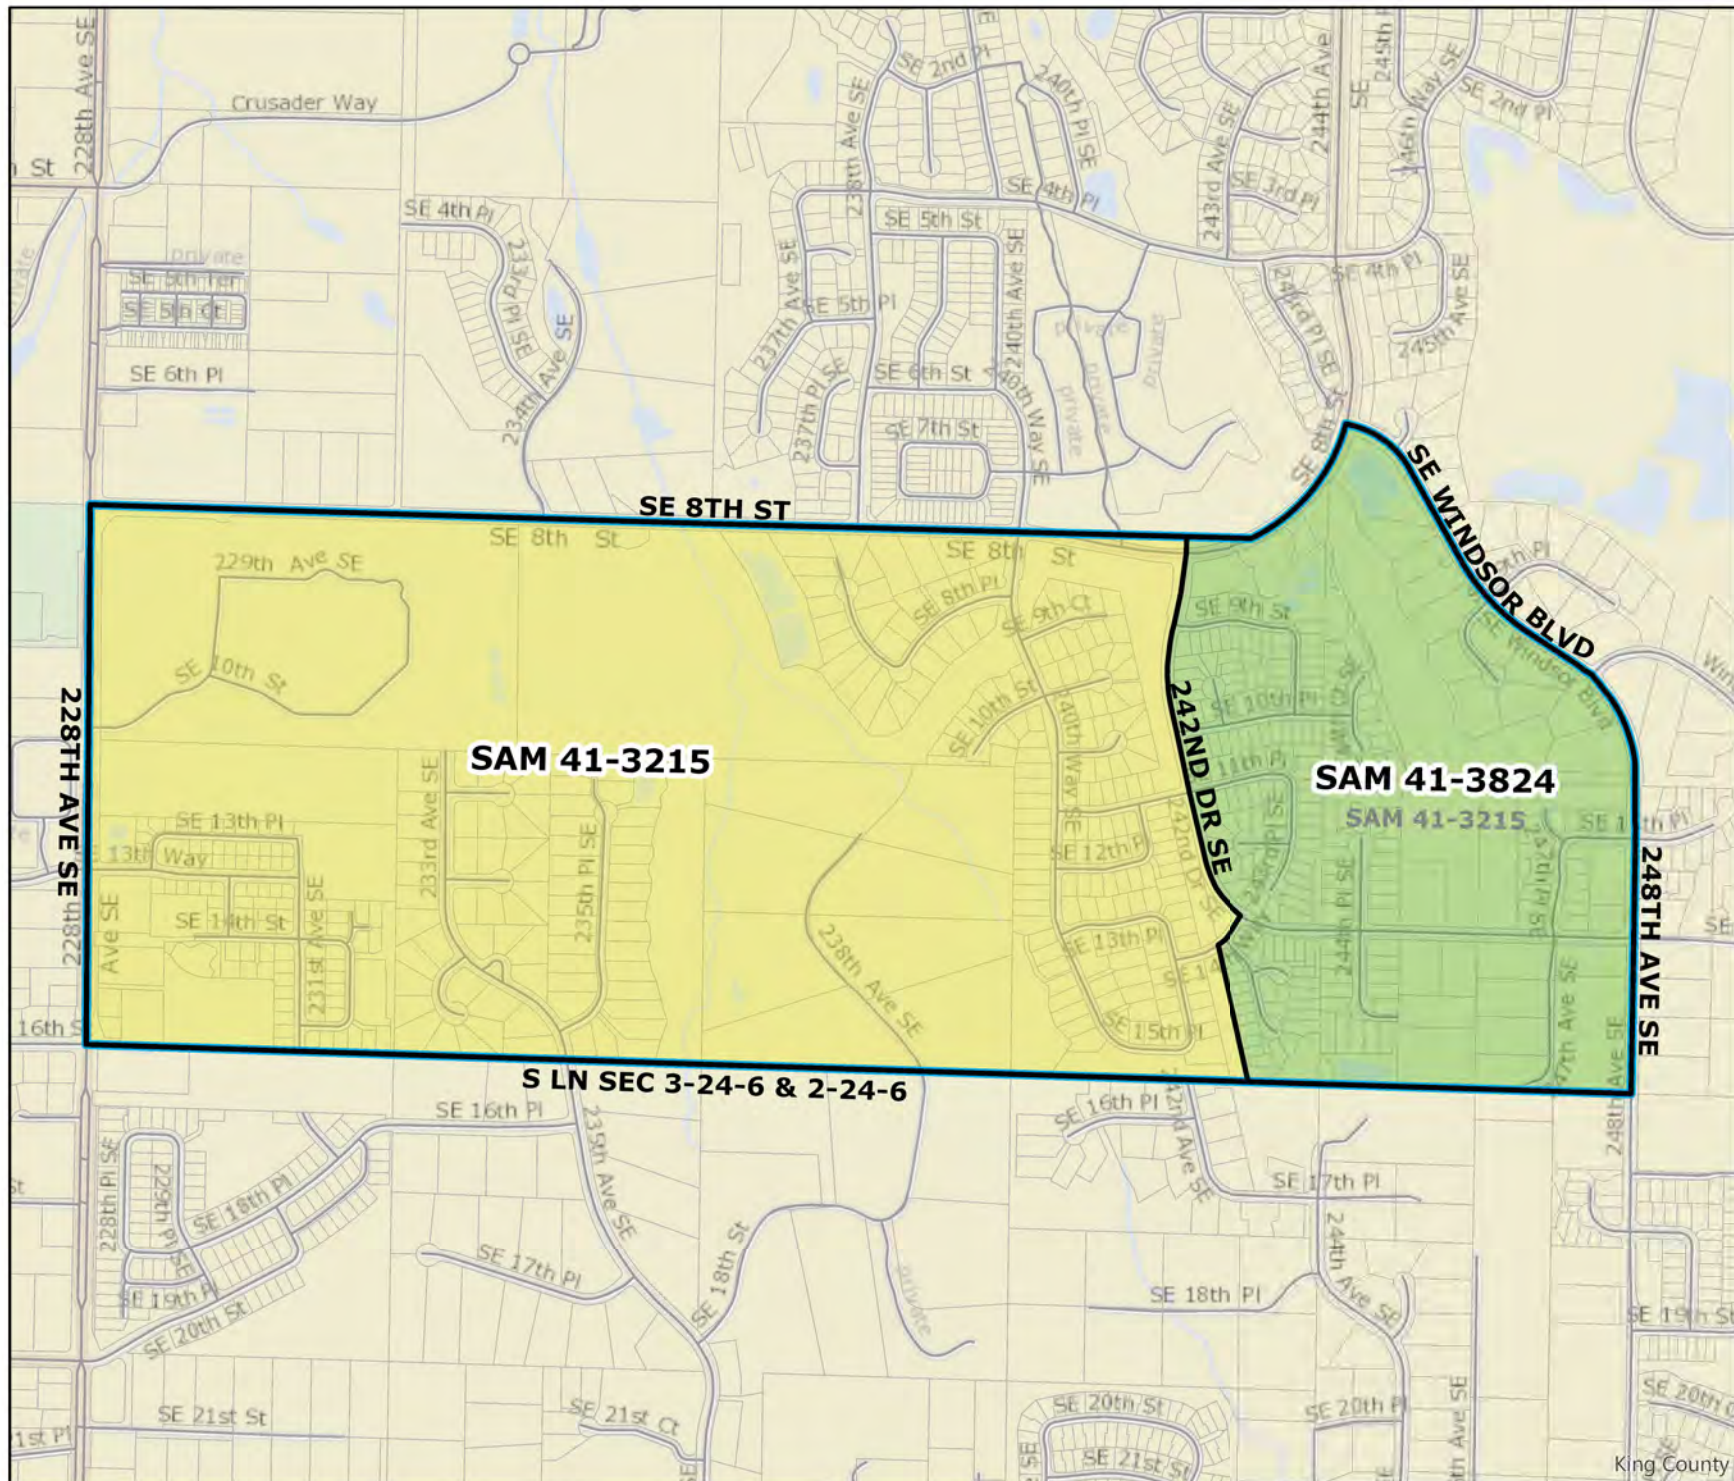

Attachment E - Maps

**King County Council
District 3**

2020 Precinct Alterations

Code	Precinct Name	LG	CG	CC
3820	SEIDEL CREEK	45	1	3
0010	ALDERWOOD	45	1	3

Original Precinct(s)				
0010	ALDERWOOD	45	1	3

*: Denotes precinct(s) that have been abolished.
 Precinct map produced by King County GIS Elections in accordance with KCC 1.12.101 & RCW 29A.16.040

Legend

- Original Precinct(s)
- New Precinct(s)
- Altered Precinct(s)

2020 Precinct Alterations

Code	Precinct Name	LG	CG	CC
3819	ISS 05-3819	5	8	3
0543	ISS 05-0543	5	8	3

Original Precinct(s)

0543	ISS 05-0543	5	8	3
------	-------------	---	---	---

*: Denotes precinct(s) that have been abolished.
 Precinct map produced by King County GIS Elections in accordance with KCC 1.12.101 & RCW 29A.16.040

Legend

- Original Precinct(s)
- New Precinct(s)
- Altered Precinct(s)

2020 Precinct Alterations

Code	Precinct Name	LG	CG	CC
3824	SAM 41-3824	41	8	3
3215	SAM 41-3215	41	8	3

Original Precinct(s)				
3215	SAM 41-3215	41	8	3

*: Denotes precinct(s) that have been abolished.
 Precinct map produced by King County GIS Elections in accordance with KCC 1.12.101 & RCW 29A.16.040