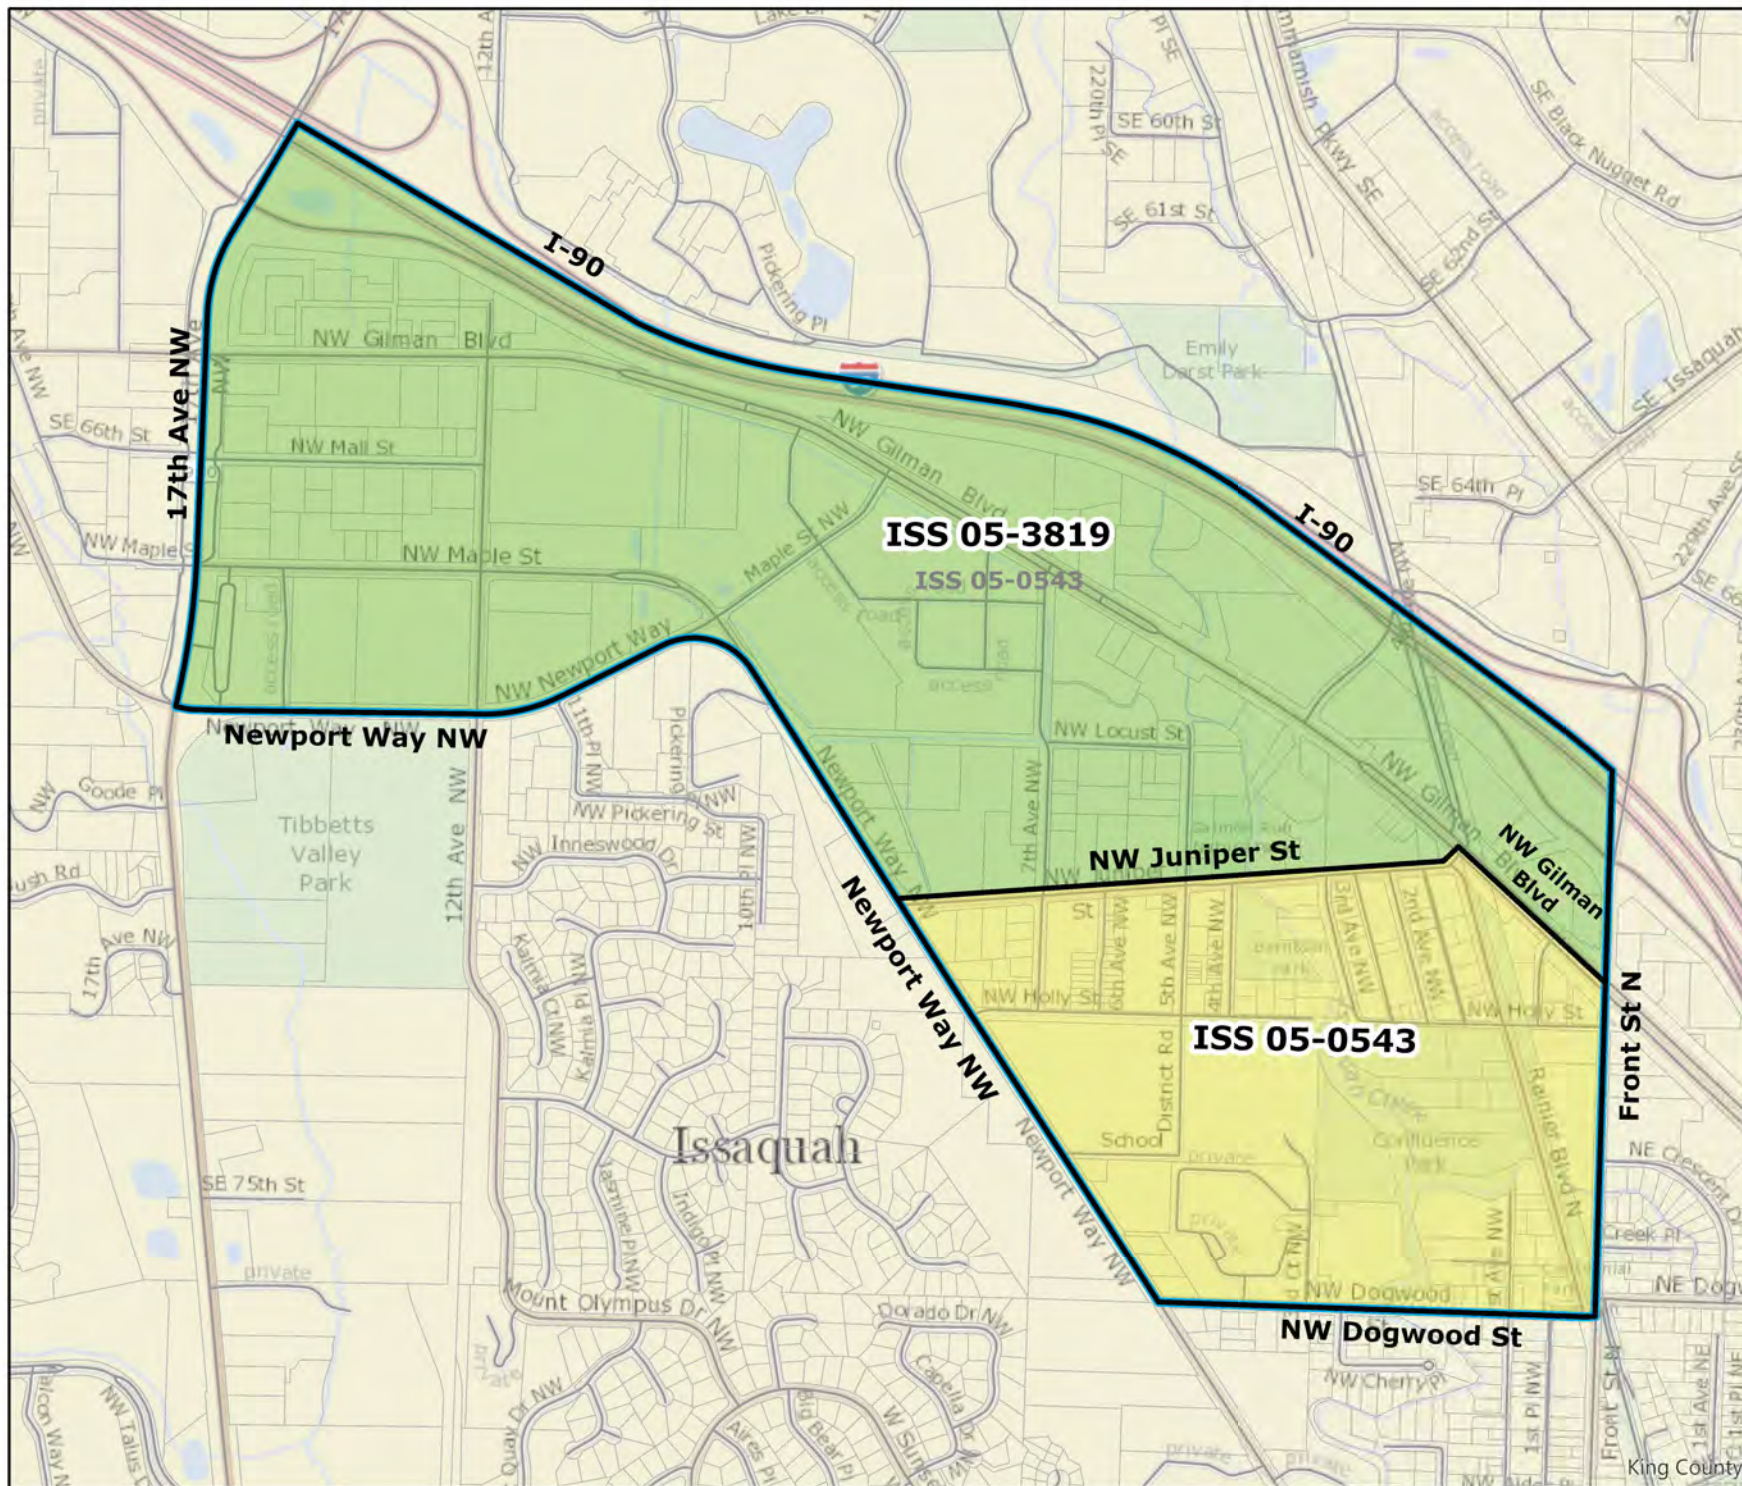

Attachment E - Maps

**King County Council
District 3**

2020 Precinct Alterations

Code	Precinct Name	LG	CG	CC
3820	SEIDEL CREEK	45	1	3
0010	ALDERWOOD	45	1	3

Original Precinct(s)				
0010	ALDERWOOD	45	1	3

*: Denotes precinct(s) that have been abolished.
 Precinct map produced by King County GIS Elections in accordance with KCC 1.12.101 & RCW 29A.16.040

Legend

- Original Precinct(s)
- New Precinct(s)
- Altered Precinct(s)

2020 Precinct Alterations

Code	Precinct Name	LG	CG	CC
3819	ISS 05-3819	5	8	3
0543	ISS 05-0543	5	8	3

Original Precinct(s)

0543	ISS 05-0543	5	8	3
------	-------------	---	---	---

*: Denotes precinct(s) that have been abolished.
 Precinct map produced by King County GIS Elections in accordance with KCC 1.12.101 & RCW 29A.16.040

Legend

- Original Precinct(s)
- New Precinct(s)
- Altered Precinct(s)

2020 Precinct Alterations

Code	Precinct Name	LG	CG	CC
3824	SAM 41-3824	41	8	3
3215	SAM 41-3215	41	8	3

Original Precinct(s)				
3215	SAM 41-3215	41	8	3

*: Denotes precinct(s) that have been abolished.
 Precinct map produced by King County GIS Elections in accordance with KCC 1.12.101 & RCW 29A.16.040