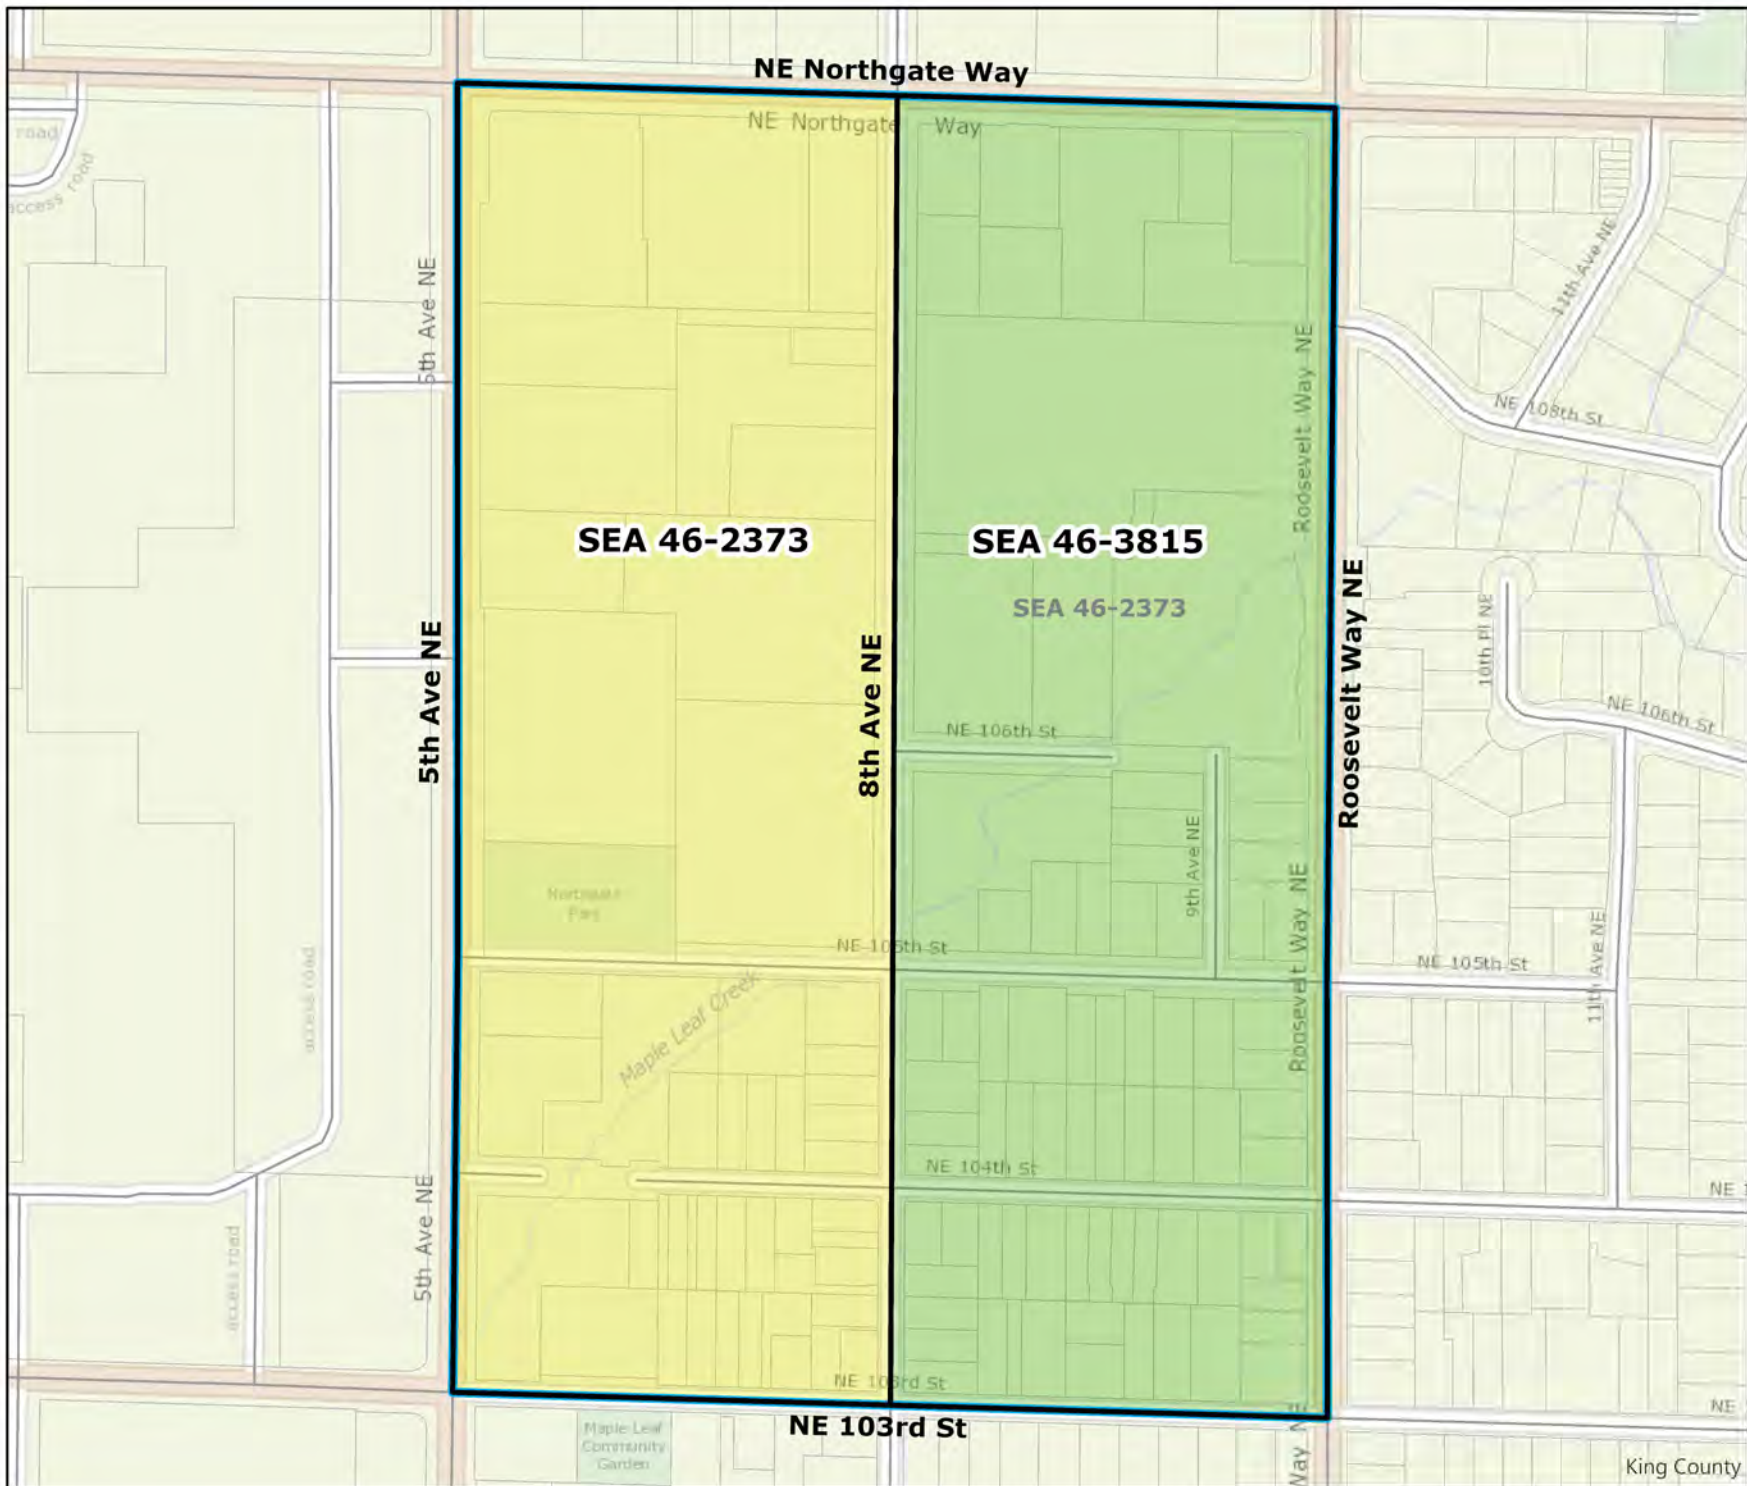

Attachment C - Maps

**King County Council
District 1**

2020 Precinct Alterations

Code	Precinct Name	LG	CG	CC
3815	SEA 46-3815	46	7	1
2373	SEA 46-2373	46	7	1

Original Precinct(s)				
2373	SEA 46-2373	46	7	1

*: Denotes precinct(s) that have been abolished.
 Precinct map produced by King County GIS Elections in accordance with KCC 1.12.101 & RCW 29A.16.040

Legend

- Original Precinct(s)
- New Precinct(s)
- Altered Precinct(s)