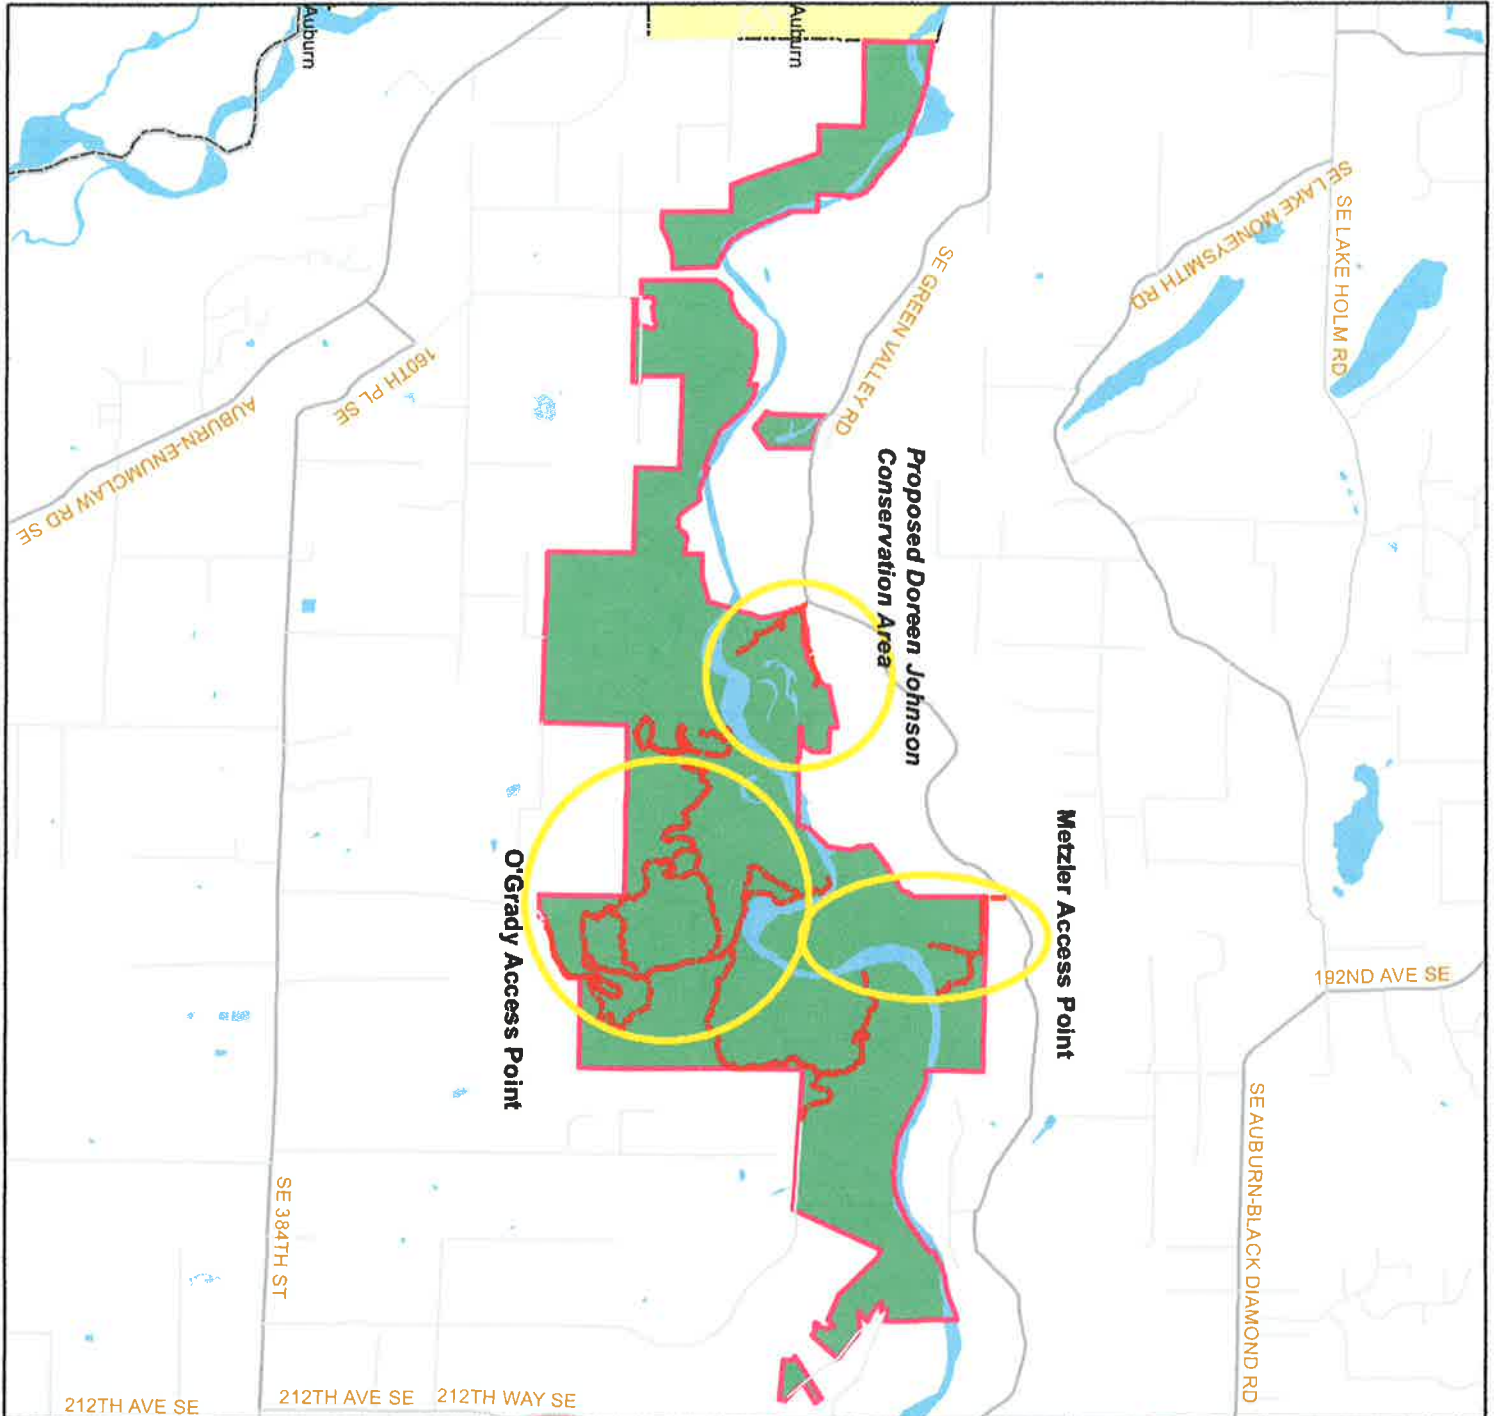

GREEN RIVER NATURAL AREA

VICINITY MAP Proposed "Doreen Johnson Conservation Area" within Green River Natural Area

- - - Trails in King County
- King County Parks
- King County Parks
- State Parks
- City

King County
Department of
Natural Resources and Parks
Parks and Recreation Division

11/3/2015