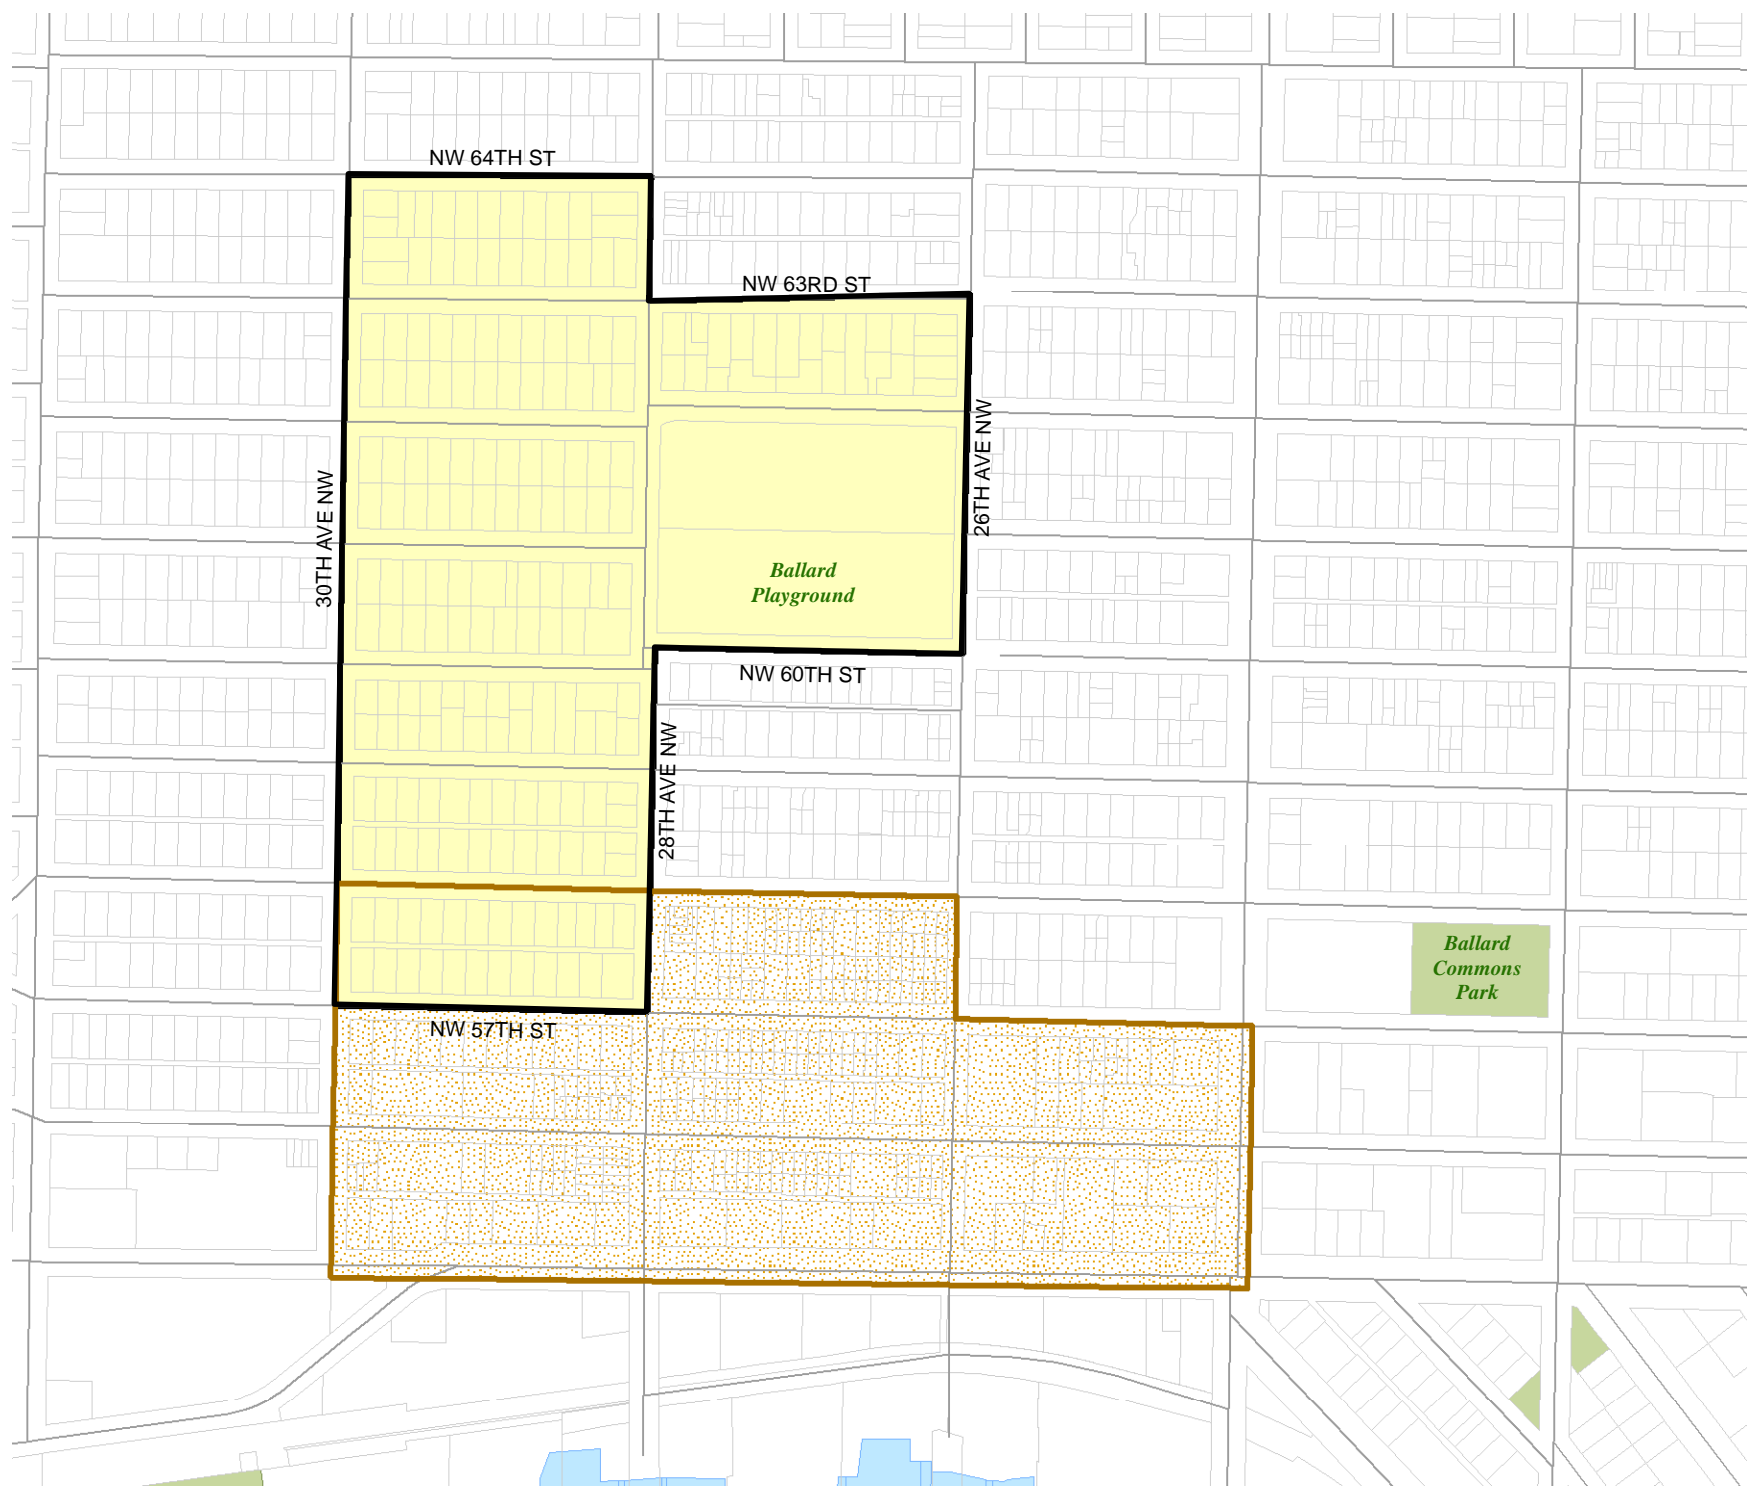

2016 Precinct Alterations

Code	Precinct Name	LG	CG	CC
1318	SEA 36-1318	36	7	4
1318	SEA 36-1318	36	7	4

Legend

-  Legislative District Boundaries
-  Congressional District Boundaries
-  Council District Boundaries
-  New Precinct
-  Old Precinct(s)

Census Tract: Tract 004700	S-T-R: 11-25-03
--------------------------------------	---------------------------

2016 Precinct Alterations

Code	Precinct Name	LG	CG	CC
1382	SEA 36-1382	36	7	4
1382	SEA 36-1382	36	7	4
3318	SEA 36-3318	36	7	4

Legend

-  Legislative District Boundaries
-  Congressional District Boundaries
-  Council District Boundaries
-  New Precinct
-  Old Precinct(s)

Census Tract: Tract 003200	S-T-R: 11-25-03
--------------------------------------	---------------------------

2016 Precinct Alterations

Code	Precinct Name	LG	CG	CC
1686	SEA 36-1686	36	7	4
1686	SEA 36-1686	36	7	4

Legend

-  Legislative District Boundaries
-  Congressional District Boundaries
-  Council District Boundaries
-  New Precinct
-  Old Precinct(s)