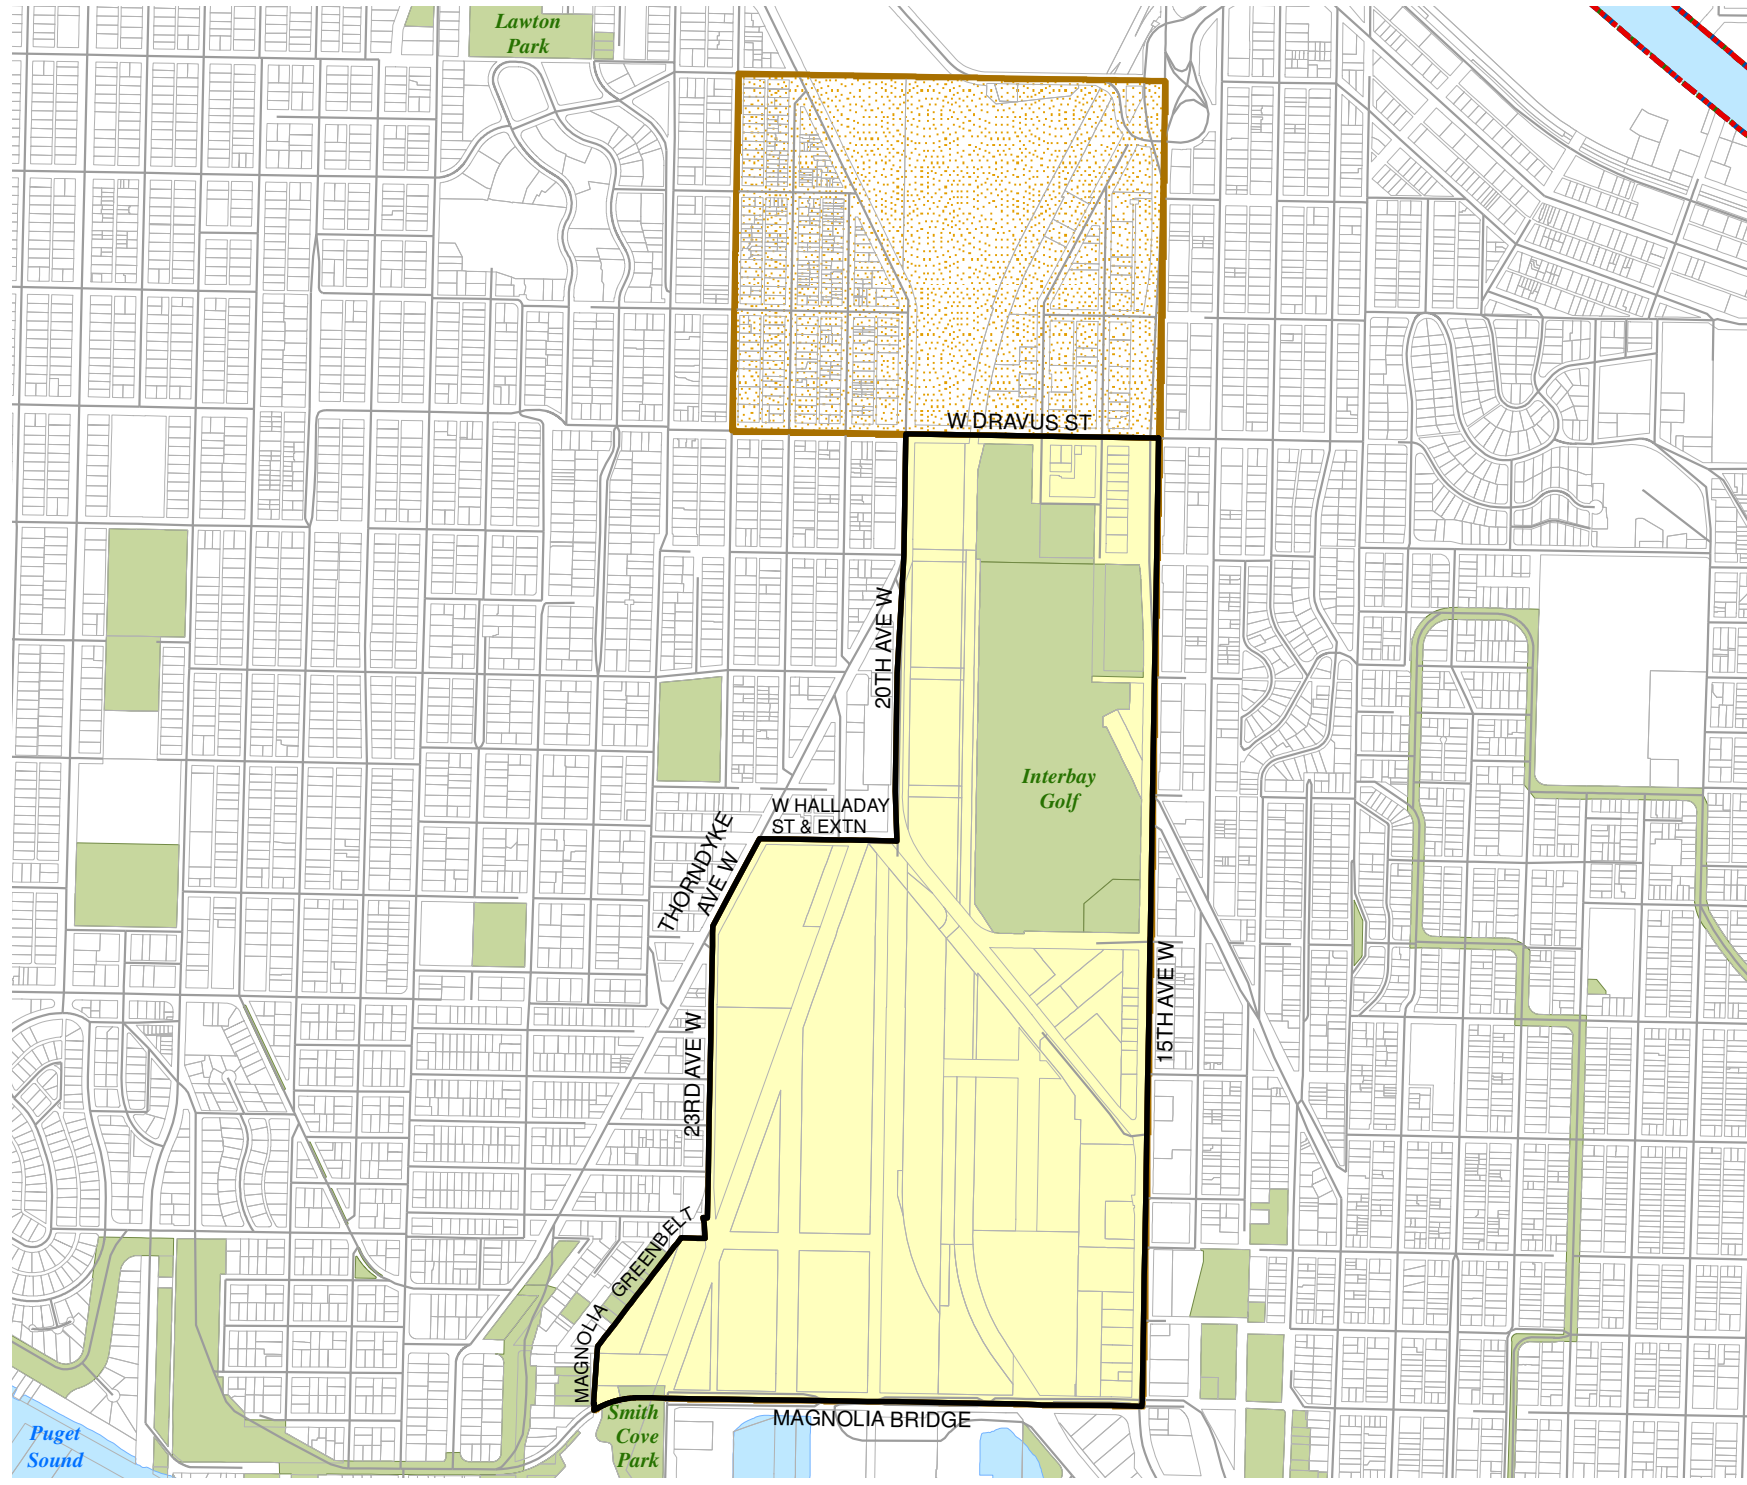

2016 Precinct Alterations

Code	Precinct Name	LG	CG	CC
1318	SEA 36-1318	36	7	4
1318	SEA 36-1318	36	7	4

Legend

-  Legislative District Boundaries
-  Congressional District Boundaries
-  Council District Boundaries
-  New Precinct
-  Old Precinct(s)

Census Tract: Tract 004700	S-T-R: 11-25-03
--------------------------------------	---------------------------

2016 Precinct Alterations

Code	Precinct Name	LG	CG	CC
1382	SEA 36-1382	36	7	4
1382	SEA 36-1382	36	7	4
3318	SEA 36-3318	36	7	4

Legend

-  Legislative District Boundaries
-  Congressional District Boundaries
-  Council District Boundaries
-  New Precinct
-  Old Precinct(s)

Census Tract: Tract 003200	S-T-R: 11-25-03
--------------------------------------	---------------------------

2016 Precinct Alterations

Code	Precinct Name	LG	CG	CC
1686	SEA 36-1686	36	7	4
1686	SEA 36-1686	36	7	4

Legend

-  Legislative District Boundaries
-  Congressional District Boundaries
-  Council District Boundaries
-  New Precinct
-  Old Precinct(s)