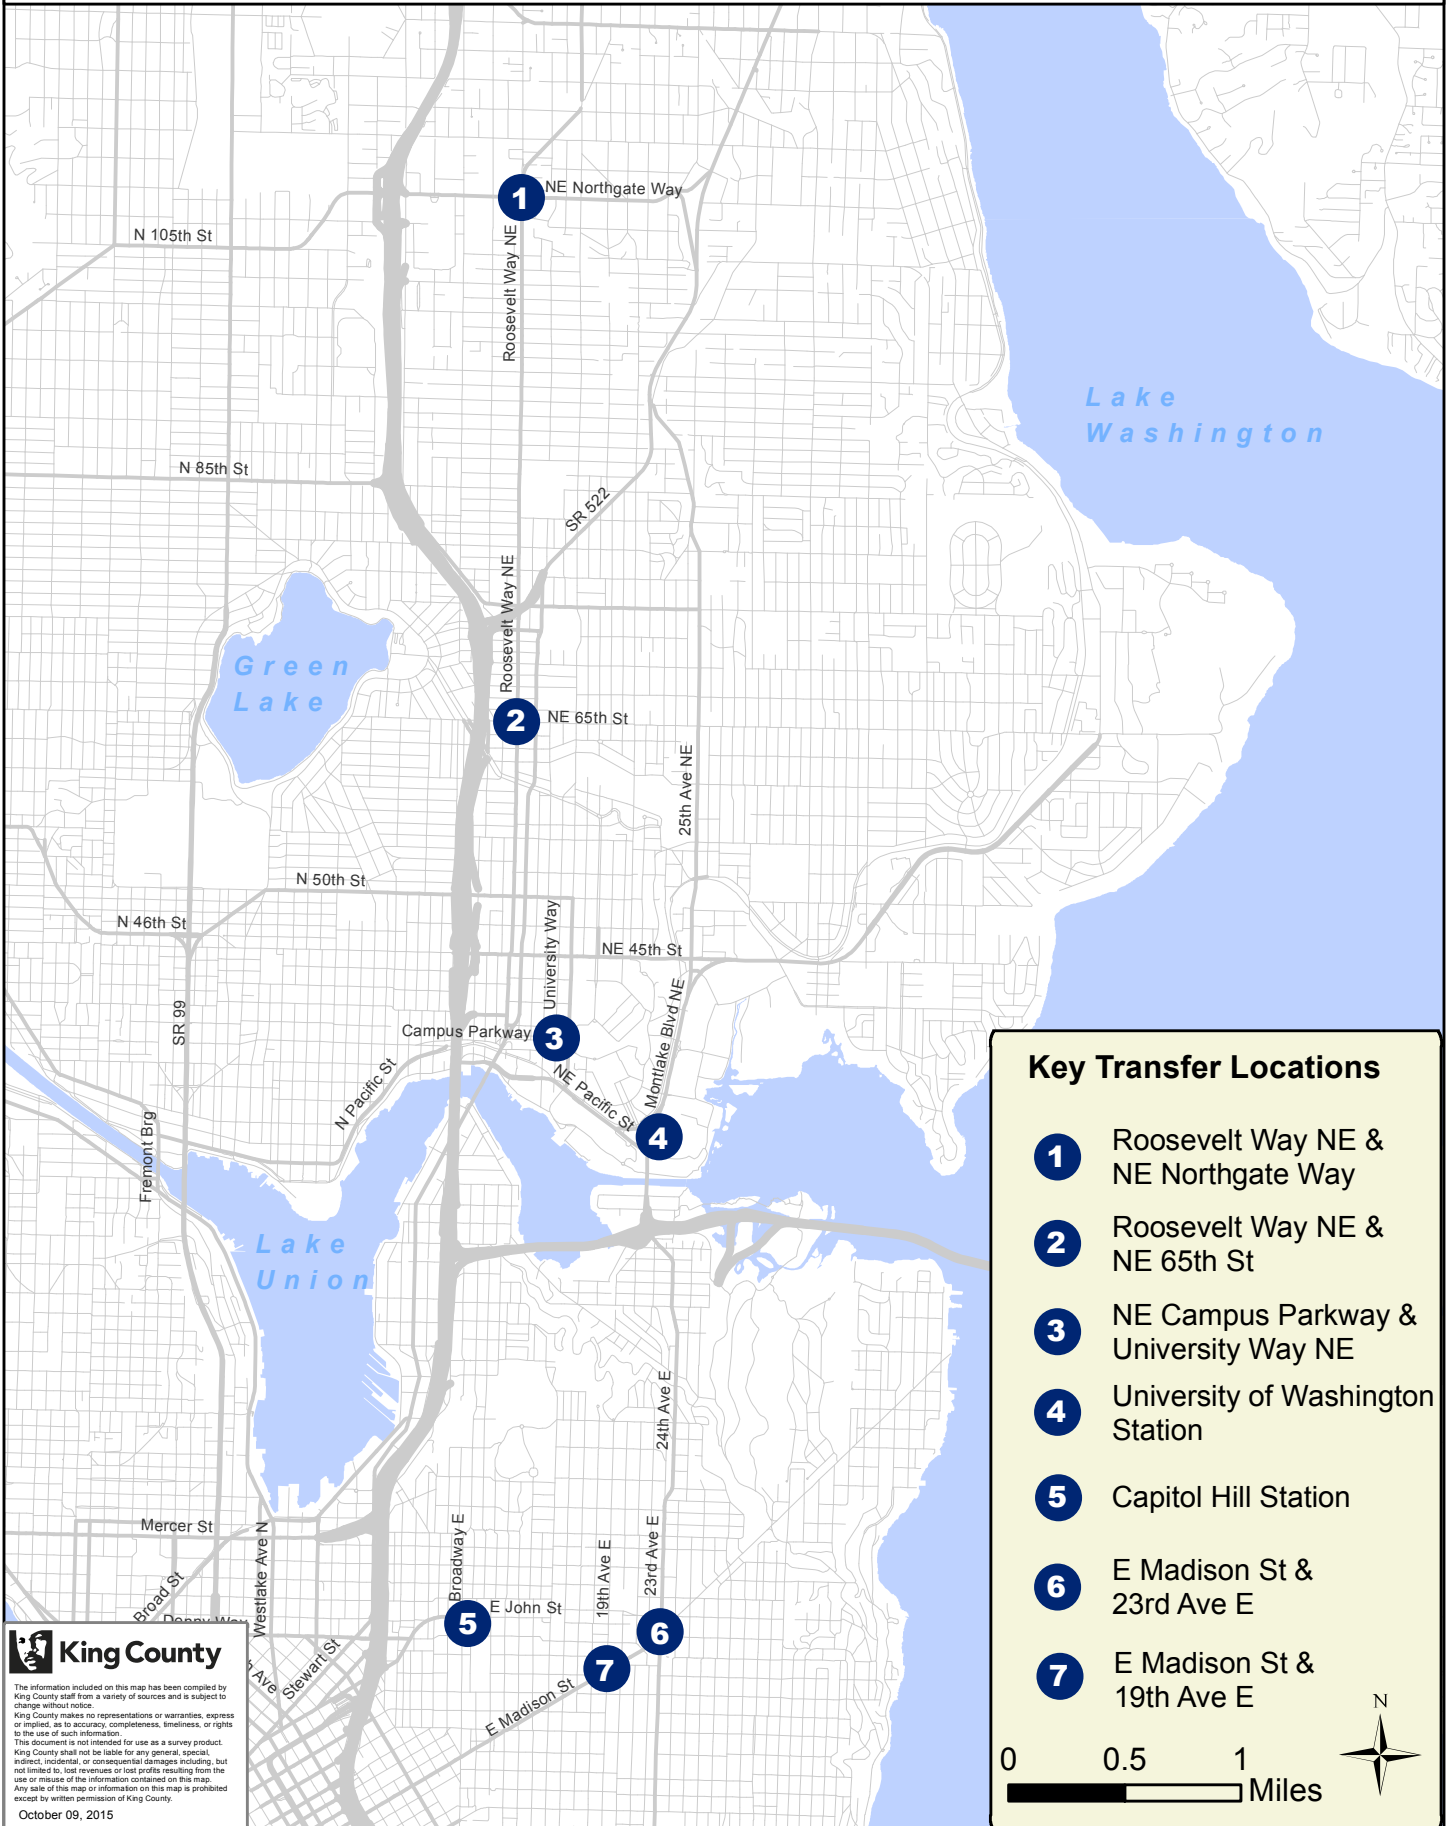

Key Transfer Locations

Key Transfer Locations

- **1** Roosevelt Way NE & NE Northgate Way
- **2** Roosevelt Way NE & NE 65th St
- **3** NE Campus Parkway & University Way NE
- **4** University of Washington Station
- **5** Capitol Hill Station
- **6** E Madison St & 23rd Ave E
- **7** E Madison St & 19th Ave E

0 0.5 1 Miles