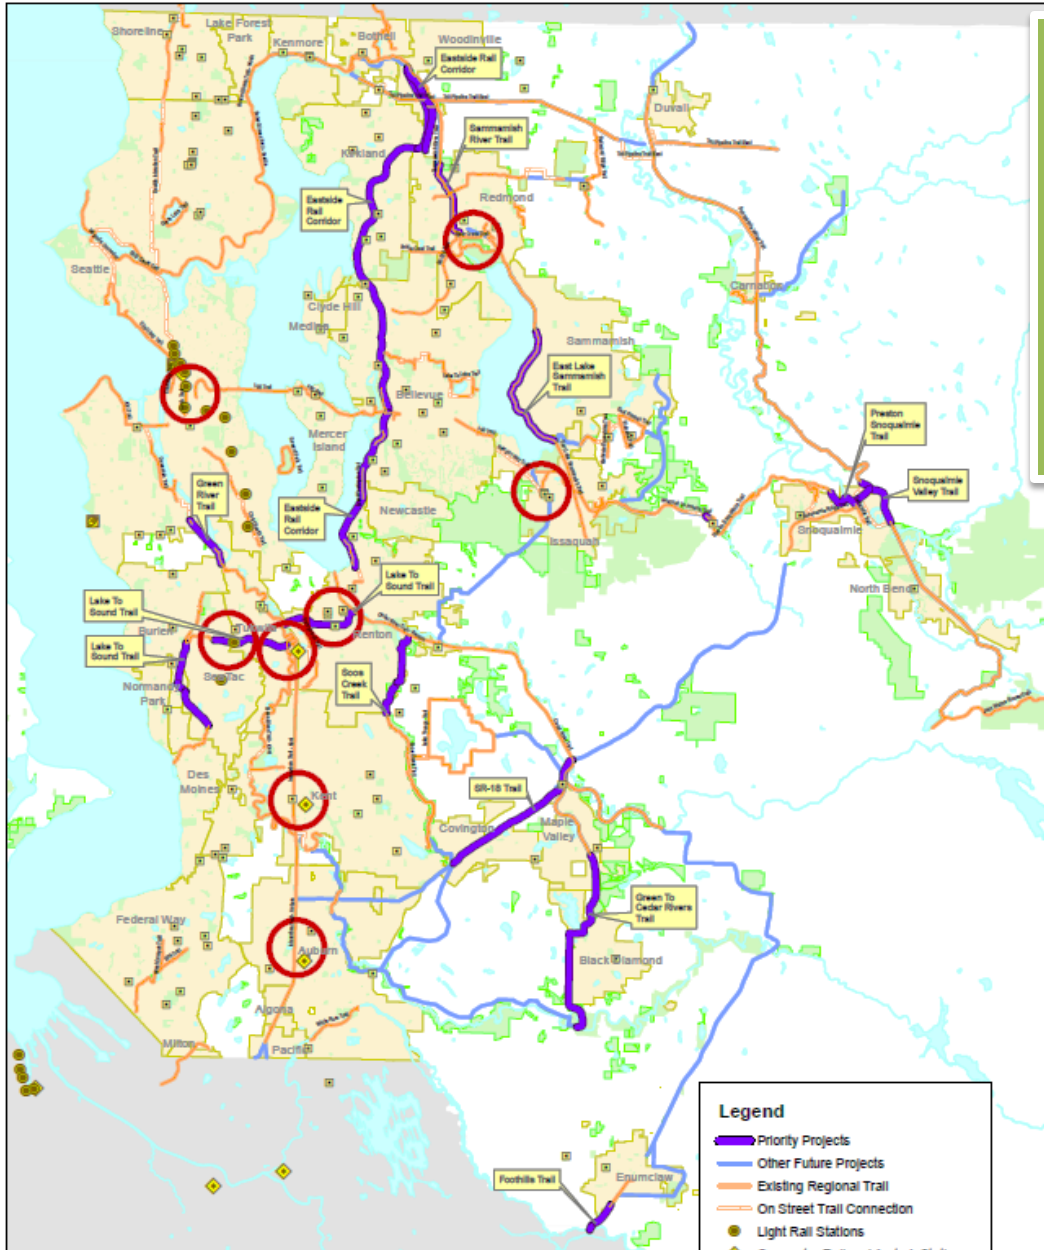

Planning for the future: Regional Trails

- ✓ Take care of existing Regional Trails System
- ✓ Improve regional mobility
- ✓ Address missing trail connections
- ✓ Connect trails to transit, civic hubs
- ✓ Coordinate with local, regional jurisdictions

Regional Trails Future Priority Projects

King County
Department of
Natural Resources and Parks
Parks Division

February 4, 2013