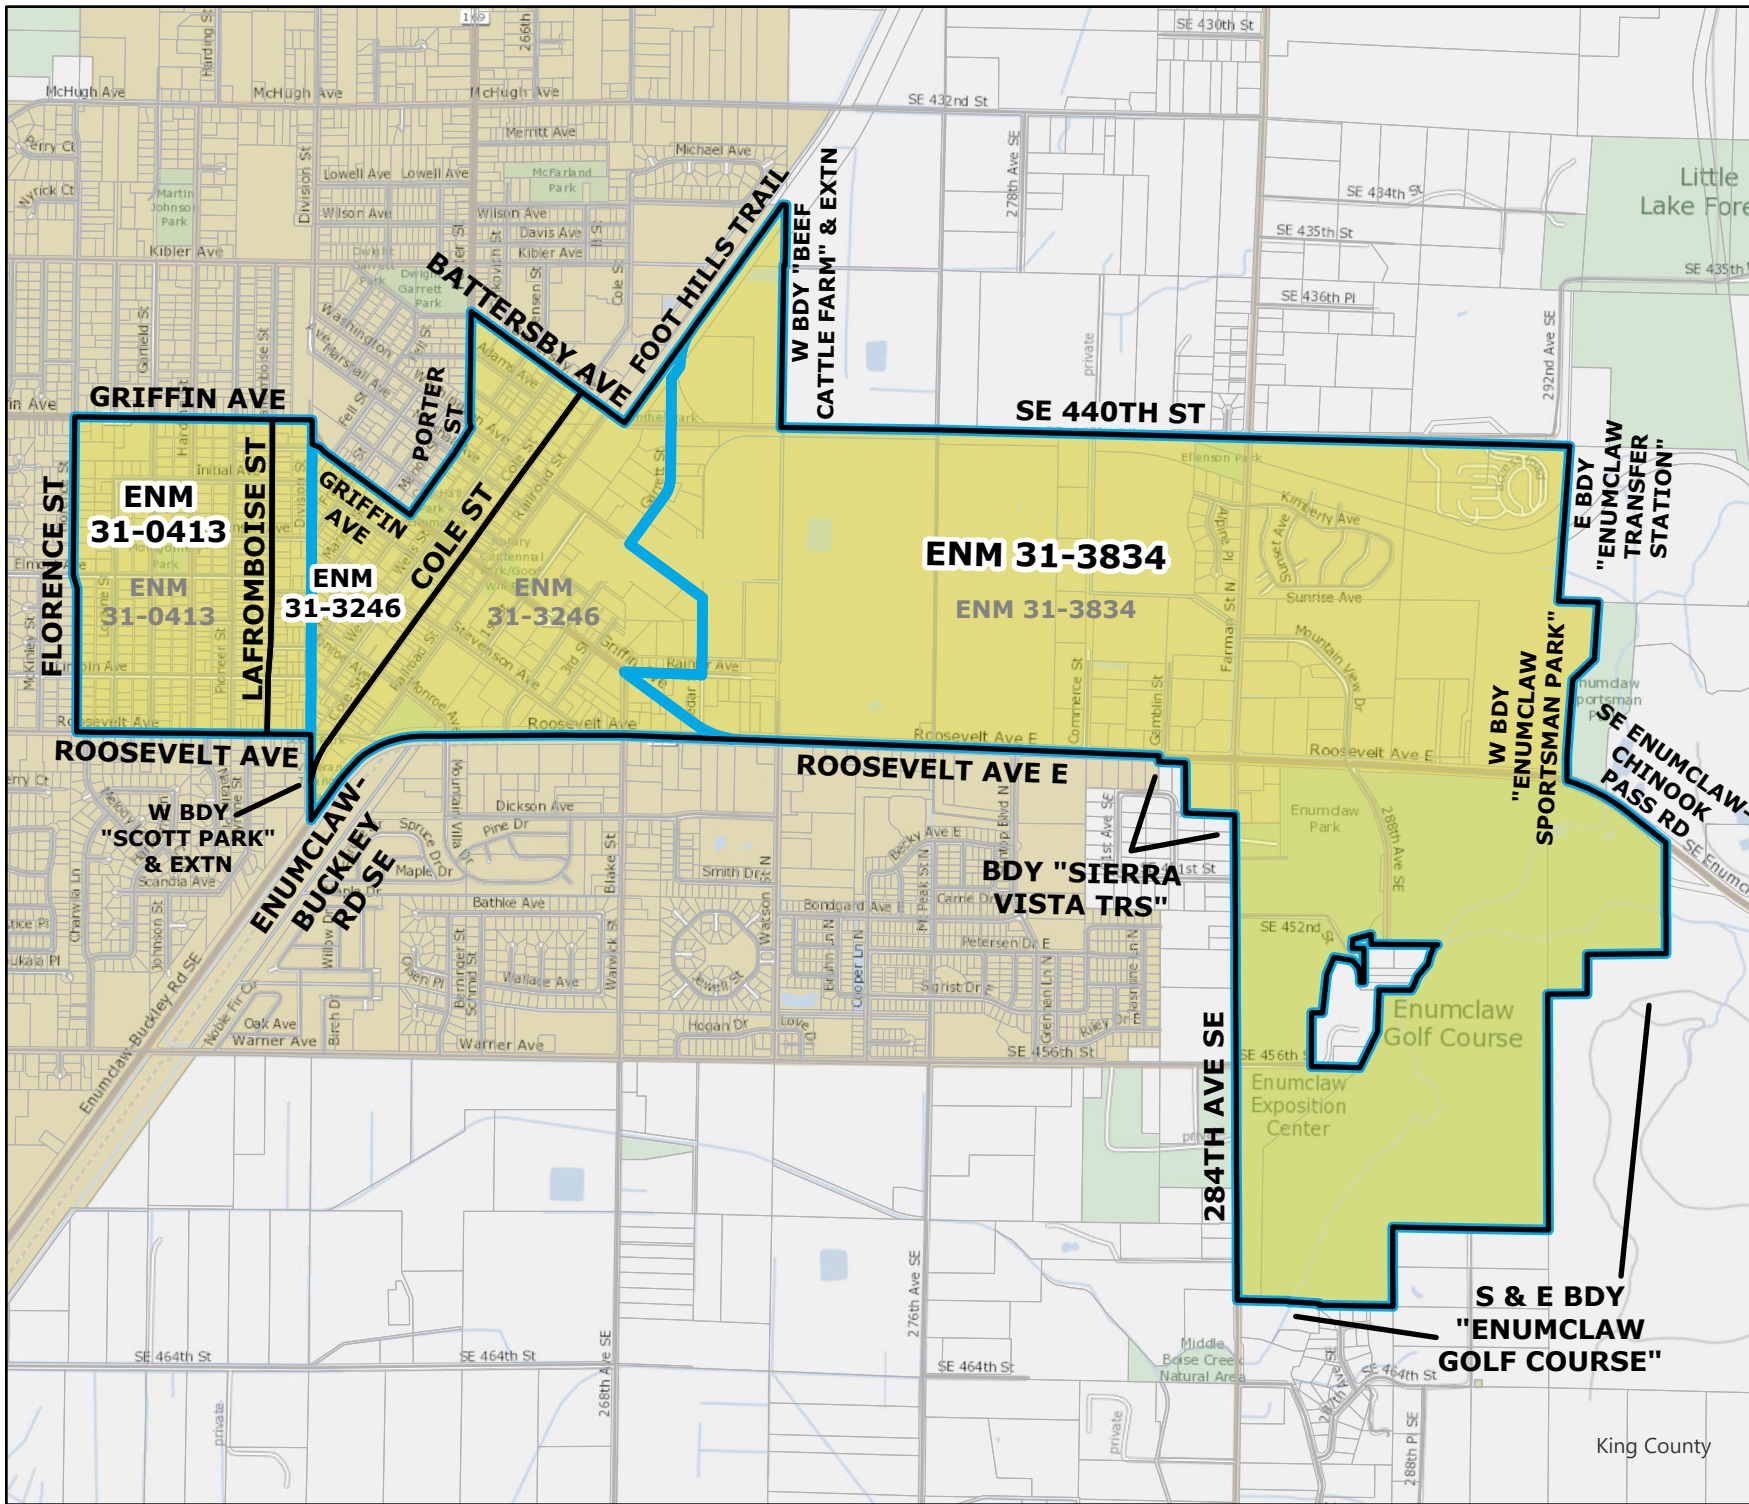

# 2024 Precinct Alterations

Code	Precinct Name	LG	CG	CC
0413	ENM 31-0413	31	8	9
3246	ENM 31-3246	31	8	9
3834	ENM 31-3834	31	8	9

Original Precinct(s)				
0413	ENM 31-0413	31	8	9
3246	ENM 31-3246	31	8	9
3834	ENM 31-3834	31	8	9

\*: Denotes precinct(s) that have been abolished.  
 Precinct map produced by King County GIS Elections in accordance with KCC 1.12.101 & RCW 29A.16.040

**Legend**

- Original Precinct(s)
- New Precinct(s)
- Altered Precinct(s)

# 2024 Precinct Alterations

Code	Precinct Name	LG	CG	CC
3247	ENM 31-3247	31	8	9
3890	ENM 31-3890	31	8	9
<b>Original Precinct(s)</b>				
3247	ENM 31-3247	31	8	9
3890	ENM 31-3890	31	8	9

\*: Denotes precinct(s) that have been abolished.  
 Precinct map produced by King County GIS Elections in accordance with KCC 1.12.101 & RCW 29A.16.040

**Legend**

- Original Precinct(s)
- New Precinct(s)
- Altered Precinct(s)