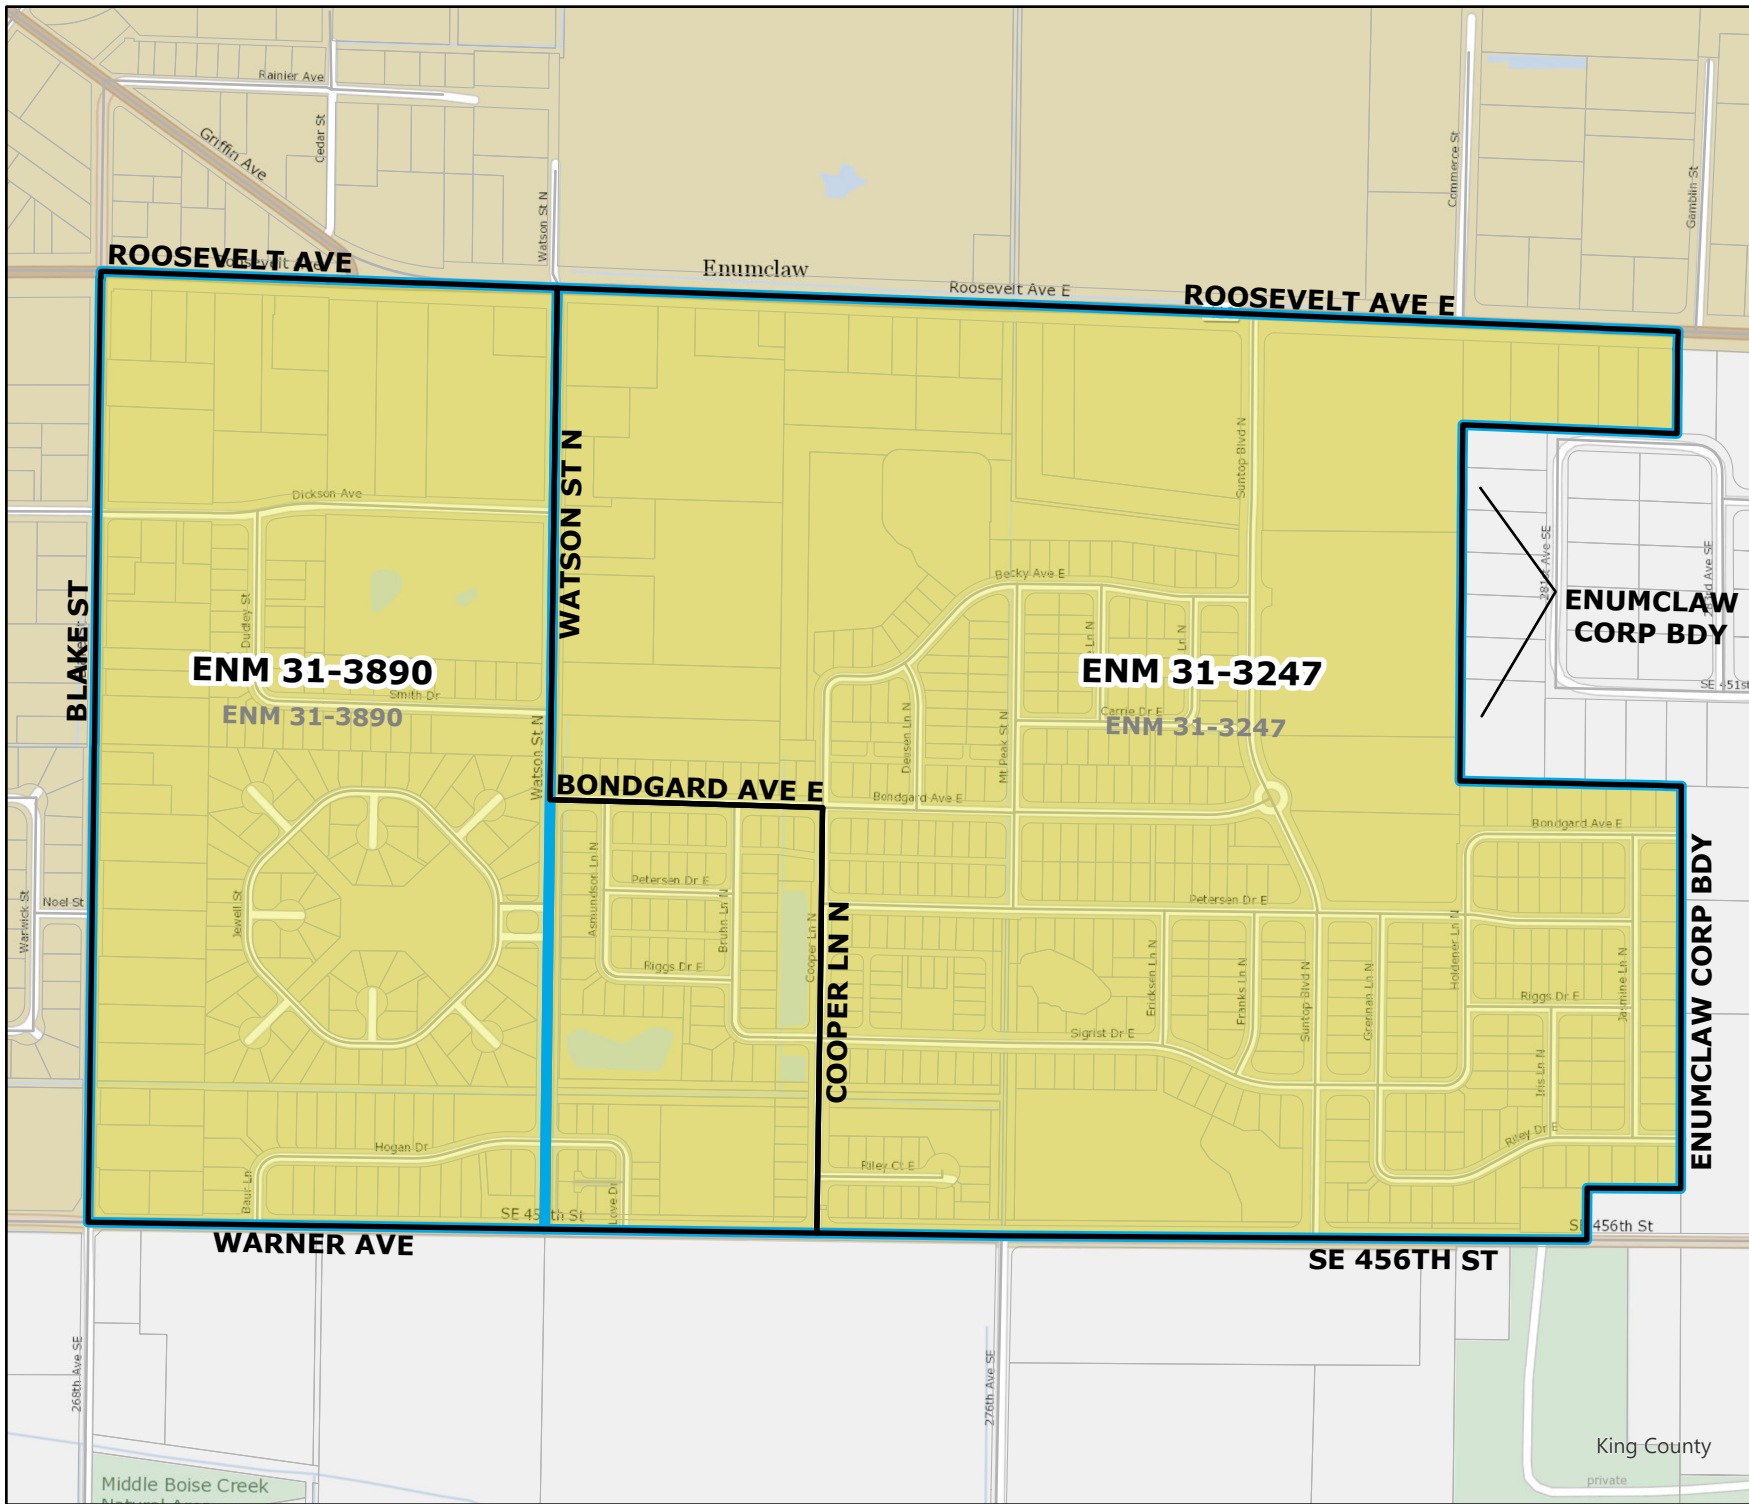

# 2024 Precinct Alterations

Code	Precinct Name	LG	CG	CC
0413	ENM 31-0413	31	8	9
3246	ENM 31-3246	31	8	9
3834	ENM 31-3834	31	8	9

Original Precinct(s)				
0413	ENM 31-0413	31	8	9
3246	ENM 31-3246	31	8	9
3834	ENM 31-3834	31	8	9

\*: Denotes precinct(s) that have been abolished.  
 Precinct map produced by King County GIS Elections in accordance with KCC 1.12.101 & RCW 29A.16.040

**Legend**

- Original Precinct(s)
- New Precinct(s)
- Altered Precinct(s)

# 2024 Precinct Alterations

Code	Precinct Name	LG	CG	CC
3247	ENM 31-3247	31	8	9
3890	ENM 31-3890	31	8	9
<b>Original Precinct(s)</b>				
3247	ENM 31-3247	31	8	9
3890	ENM 31-3890	31	8	9

\*: Denotes precinct(s) that have been abolished.  
 Precinct map produced by King County GIS Elections in accordance with KCC 1.12.101 & RCW 29A.16.040

**Legend**

- Original Precinct(s)
- New Precinct(s)
- Altered Precinct(s)