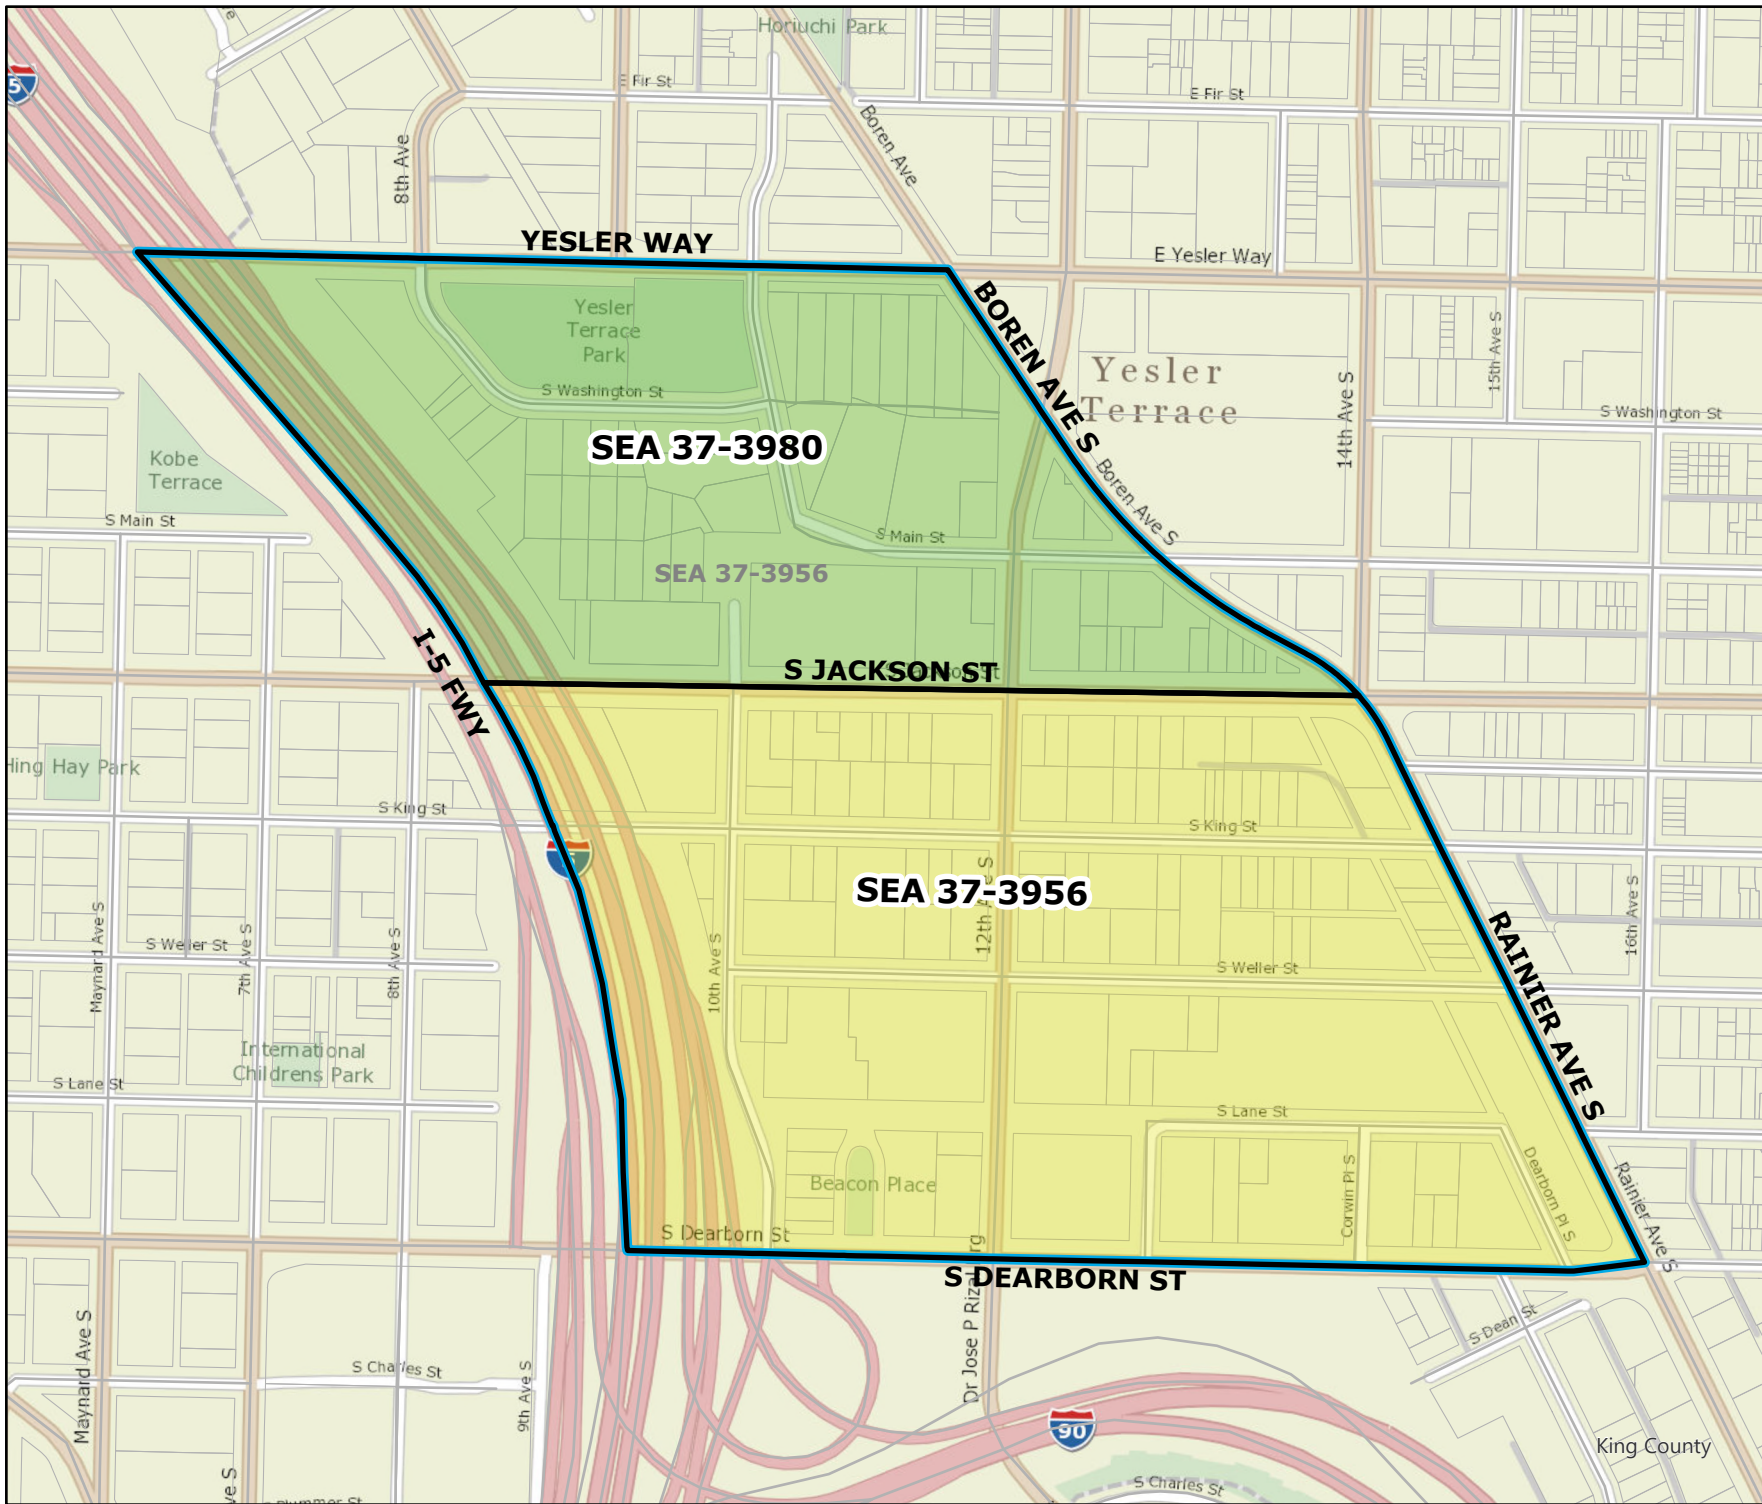

2024 Precinct Alterations

Code	Precinct Name	LG	CG	CC
3980	SEA 37-3980	37	9	8
3956	SEA 37-3956	37	9	8

Original Precinct(s)				
3956	SEA 37-3956	37	9	8

*: Denotes precinct(s) that have been abolished.
 Precinct map produced by King County GIS Elections in accordance with KCC 1.12.101 & RCW 29A.16.040

Legend

- Original Precinct(s)
- New Precinct(s)
- Altered Precinct(s)