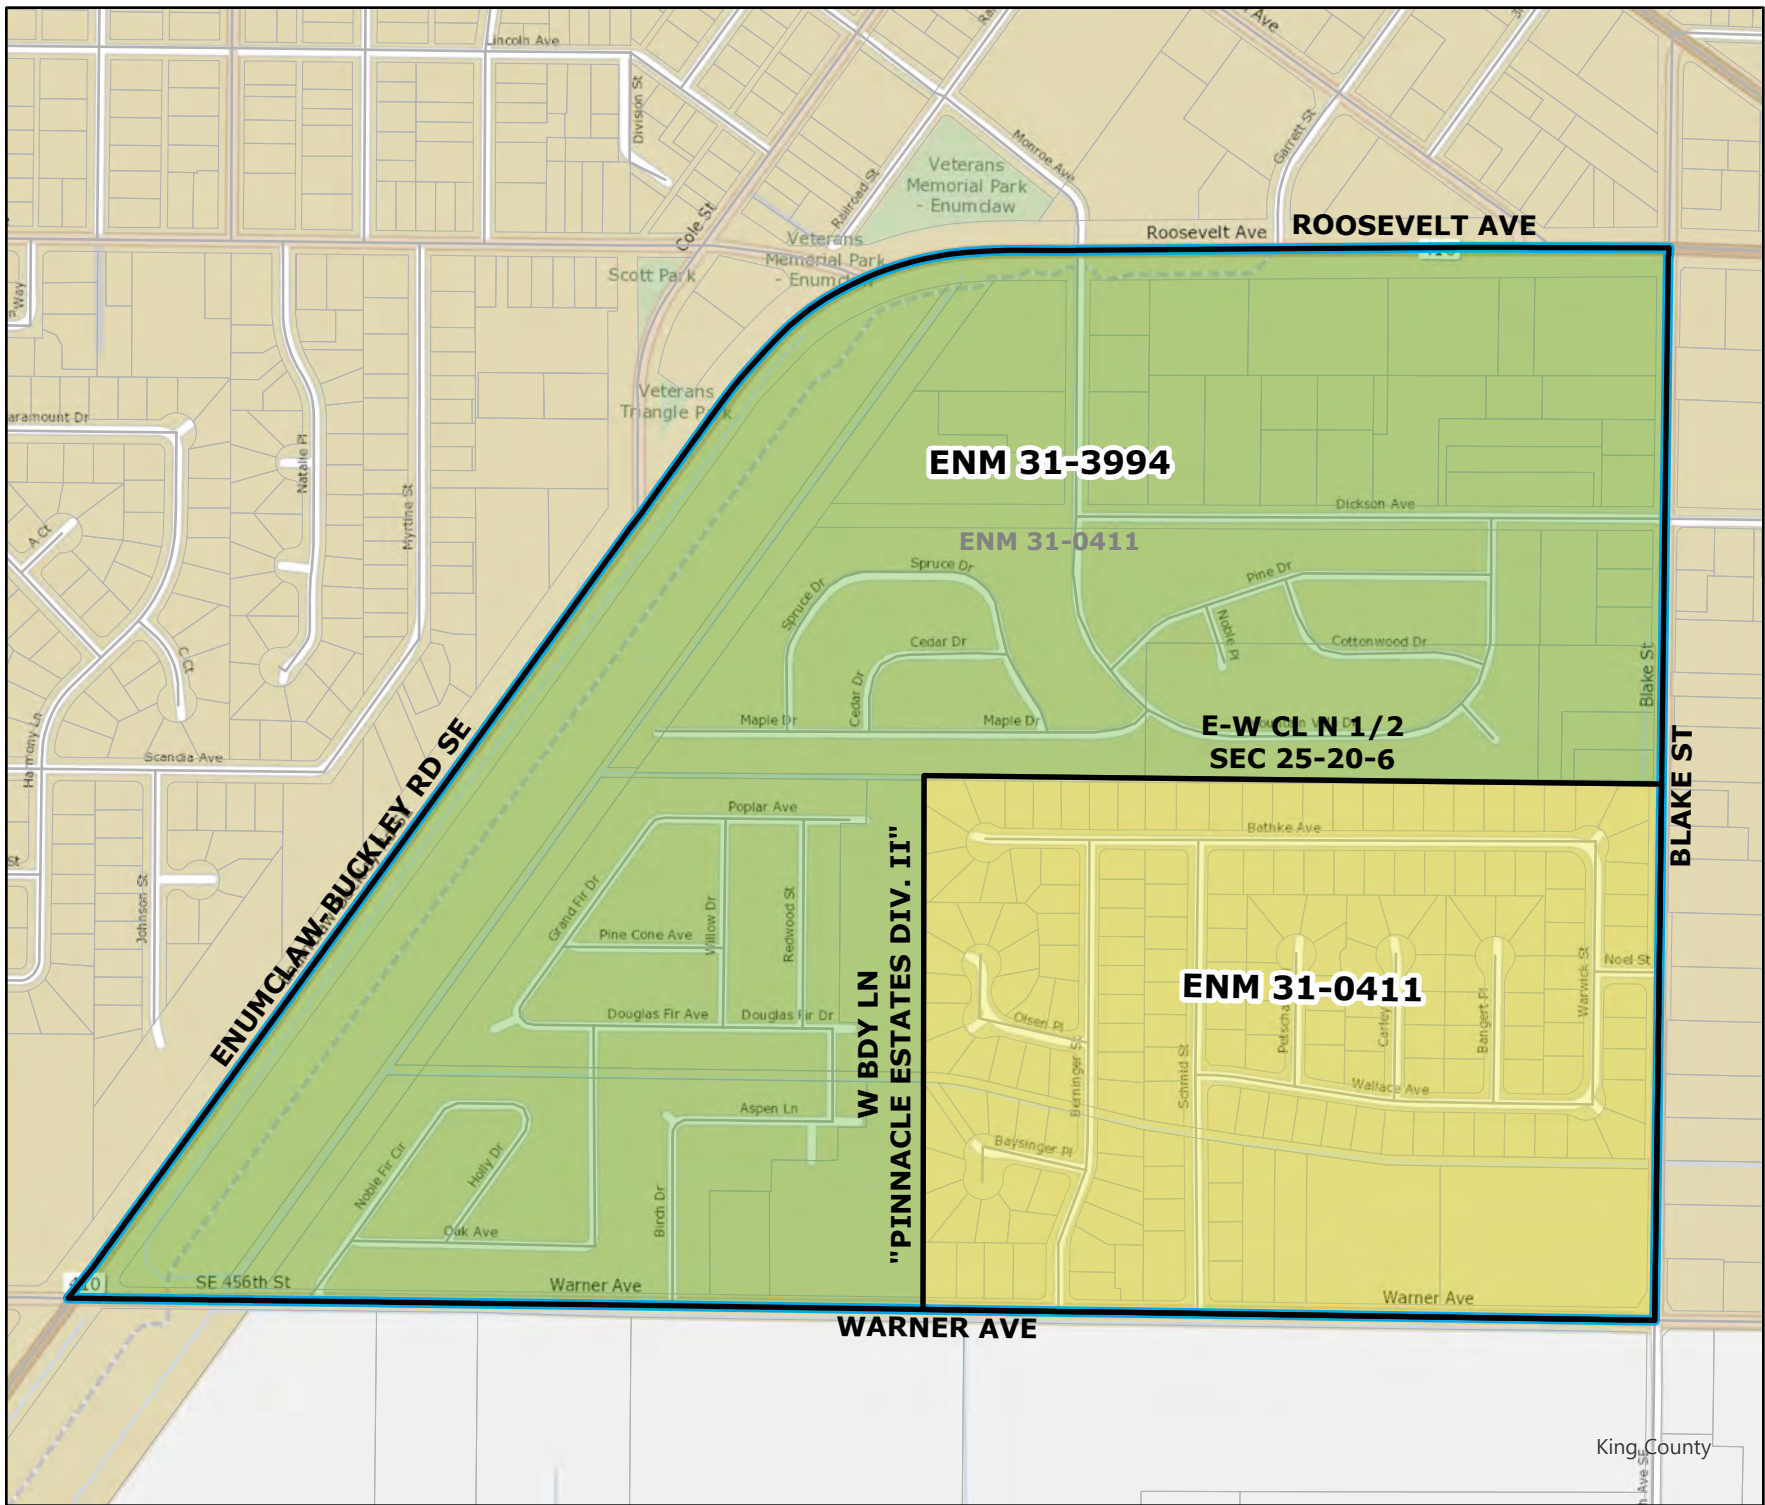

# 2023 Precinct Alterations

Code	Precinct Name	LG	CG	CC
3994	ENM 31-3994	31	8	9
0411	ENM 31-0411	31	8	9
Original Precinct(s)				
0411	ENM 31-0411	31	8	9

\*: Denotes precinct(s) that have been abolished.  
Precinct map produced by King County GIS Elections in accordance with KCC 1.12.101 & RCW 29A.16.040

### Legend

-  Original Precinct(s)
-  New Precinct(s)
-  Altered Precinct(s)

# 2023 Precinct Alterations

Code	Precinct Name	LG	CG	CC
2459	FAIRHAVEN	11	8	9
2707	FAIRMONT	11	8	9
Original Precinct(s)				
2459	FAIRHAVEN	11	8	9
2707	FAIRMONT	11	8	9

\*: Denotes precinct(s) that have been abolished.  
Precinct map produced by King County GIS Elections in accordance with KCC 1.12.101 & RCW 29A.16.040

**Legend**

- Original Precinct(s)
- New Precinct(s)
- Altered Precinct(s)