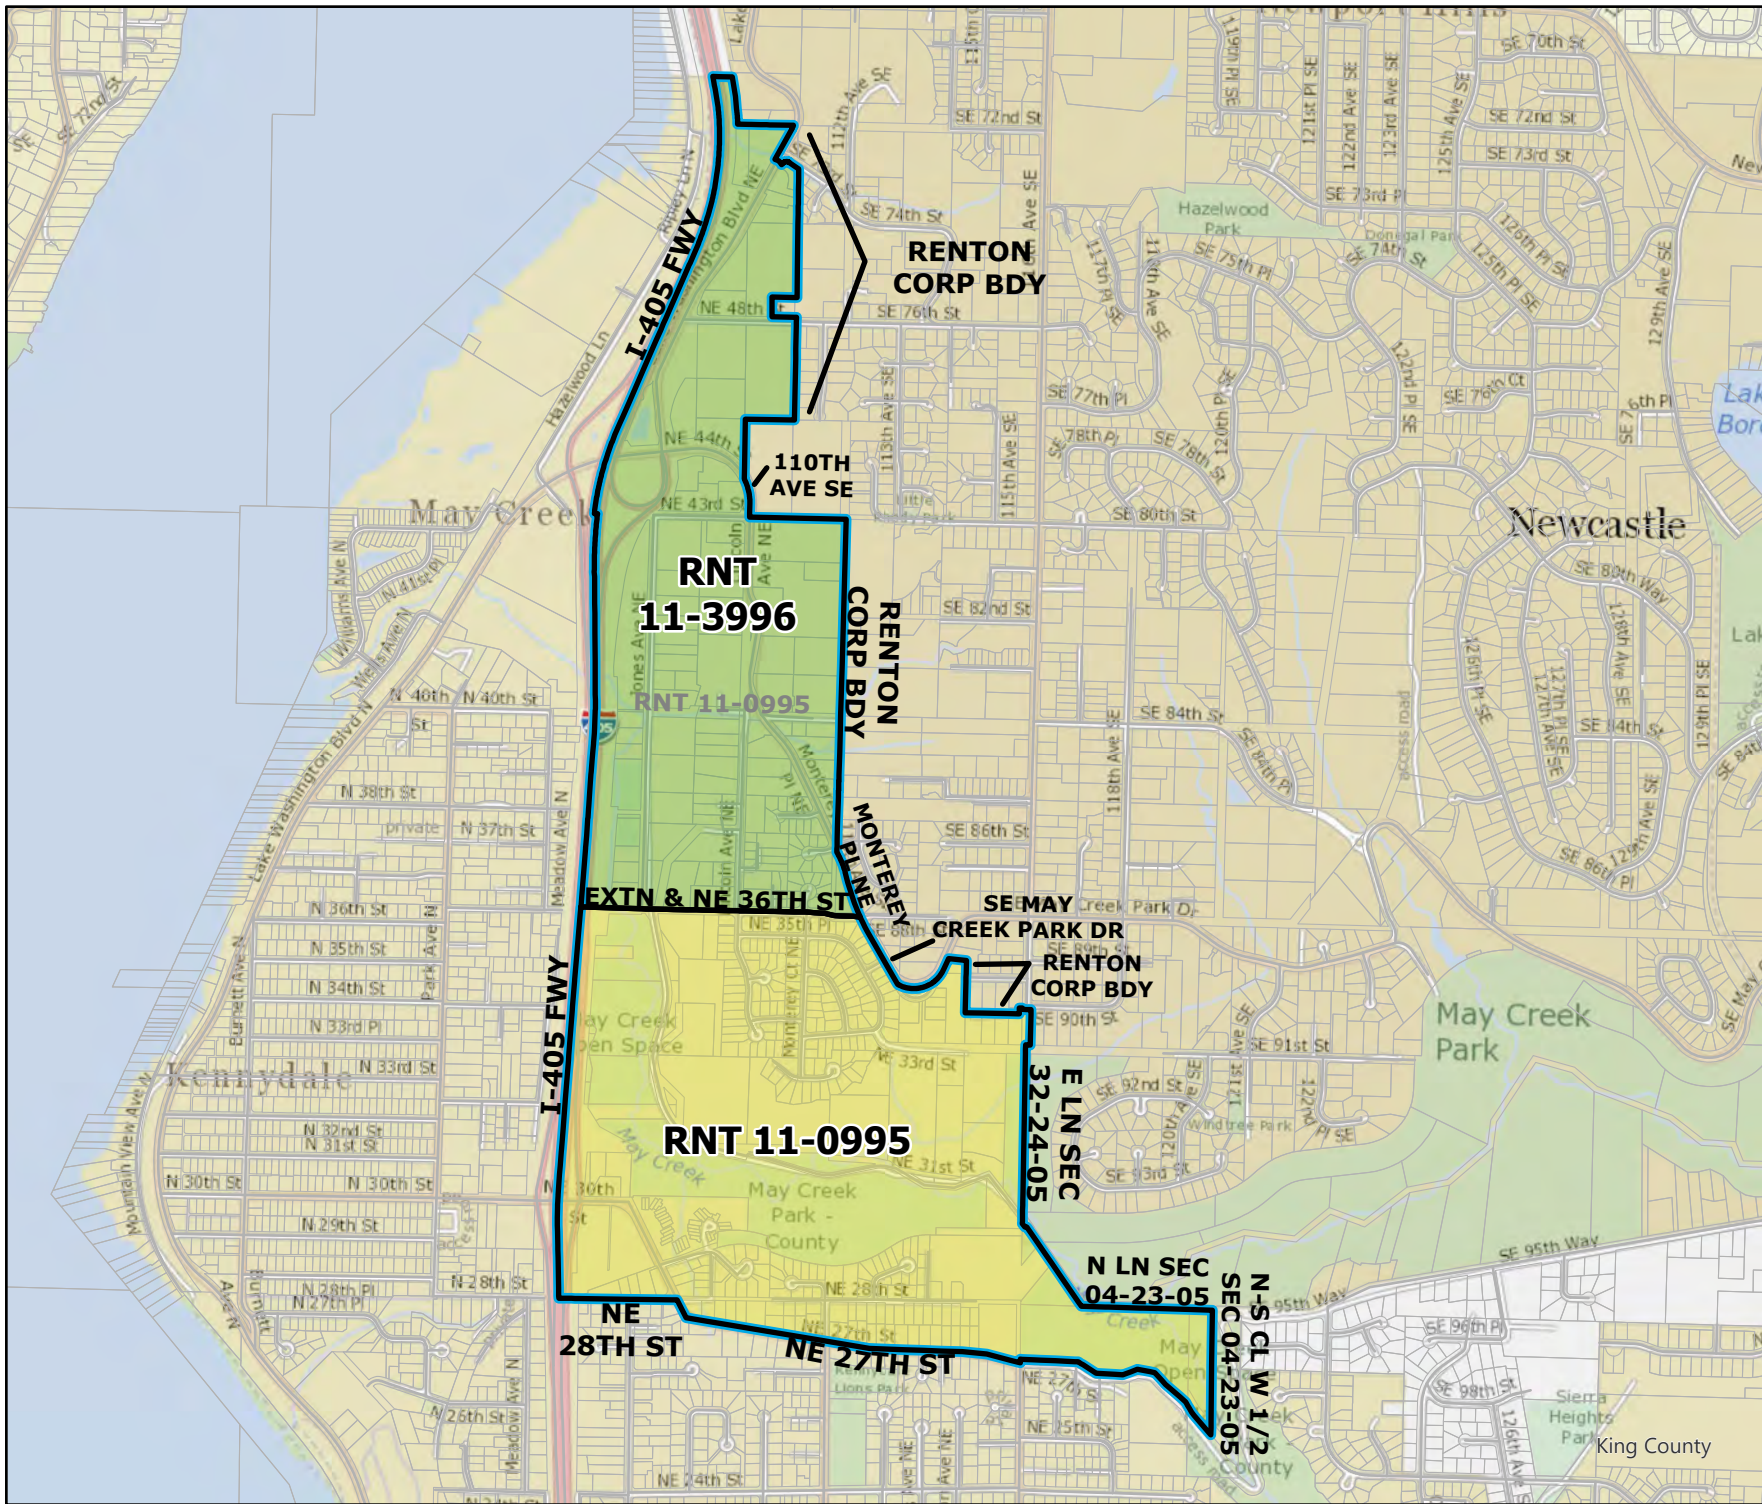

**Legend**

- Original Precinct(s)
- New Precinct(s)
- Altered Precinct(s)

# 2023 Precinct Alterations

Code	Precinct Name	LG	CG	CC
2606	HUSKY	5	8	9
3843	DERRYHURST	5	8	9
3437	IDA	5	8	9
Original Precinct(s)				
2606	HUSKY	5	8	9
3843	DERRYHURST	5	8	9
3437	IDA	5	8	9

\*: Denotes precinct(s) that have been abolished.  
Precinct map produced by King County GIS Elections in accordance with KCC 1.12.101 & RCW 29A.16.040