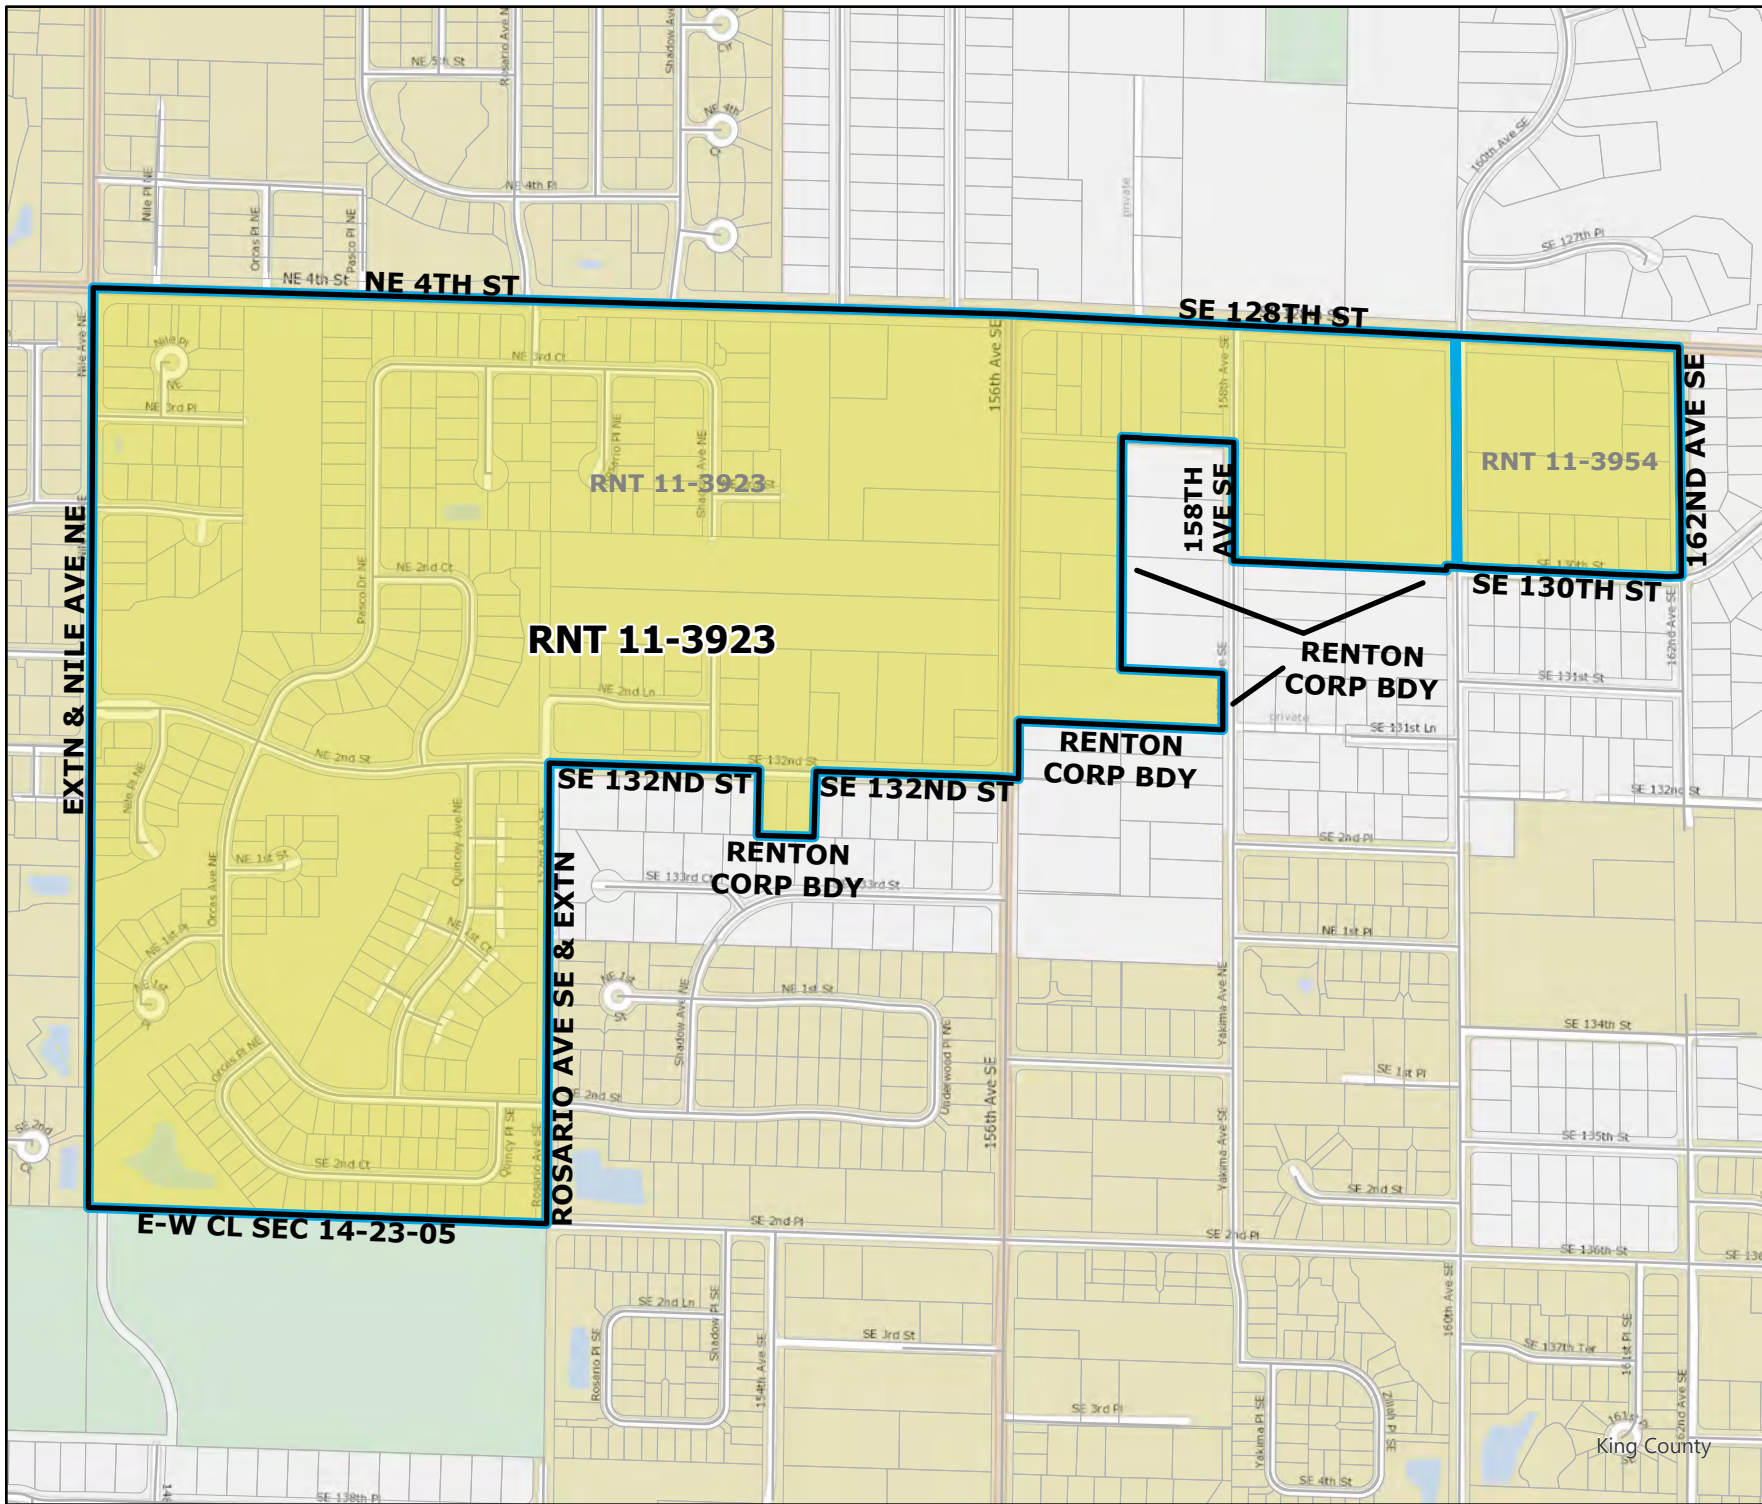

**Legend**

- Original Precinct(s)
- New Precinct(s)
- Altered Precinct(s)

# 2023 Precinct Alterations

Code	Precinct Name	LG	CG	CC
3996	RNT 11-3996	11	9	9
0995	RNT 11-0995	11	9	9

Original Precinct(s)				
0995	RNT 11-0995	11	9	9

\*: Denotes precinct(s) that have been abolished.  
Precinct map produced by King County GIS Elections in accordance with KCC 1.12.101 & RCW 29A.16.040