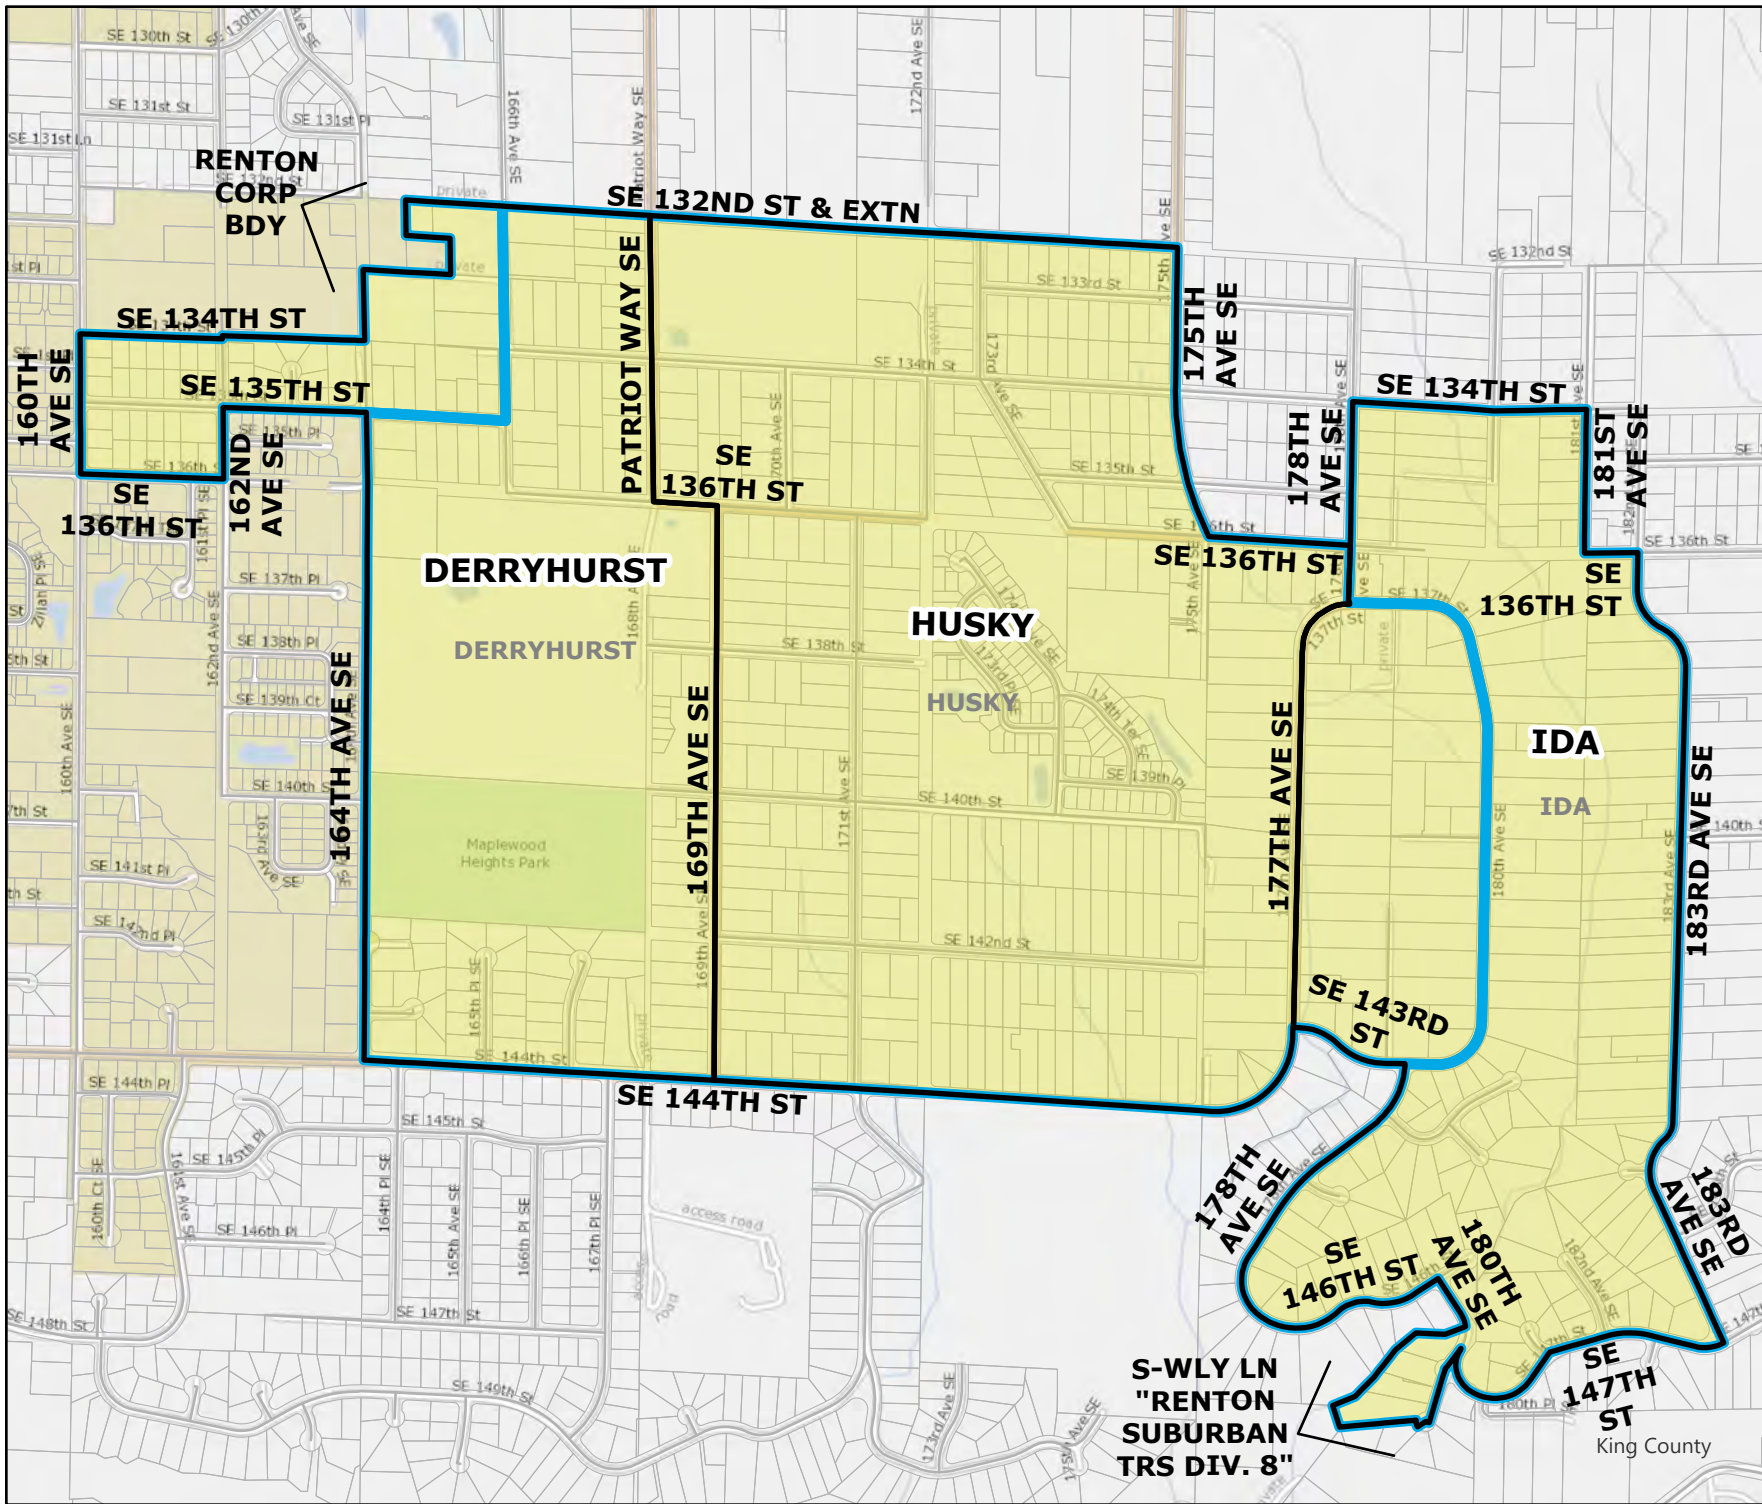

### Legend

-  Original Precinct(s)
-  New Precinct(s)
-  Altered Precinct(s)

# 2023 Precinct Alterations

Code	Precinct Name	LG	CG	CC
2459	FAIRHAVEN	11	8	9
2707	FAIRMONT	11	8	9
Original Precinct(s)				
2459	FAIRHAVEN	11	8	9
2707	FAIRMONT	11	8	9

\*: Denotes precinct(s) that have been abolished.  
Precinct map produced by King County GIS Elections in accordance with KCC 1.12.101 & RCW 29A.16.040

**Legend**

- Original Precinct(s)
- New Precinct(s)
- Altered Precinct(s)