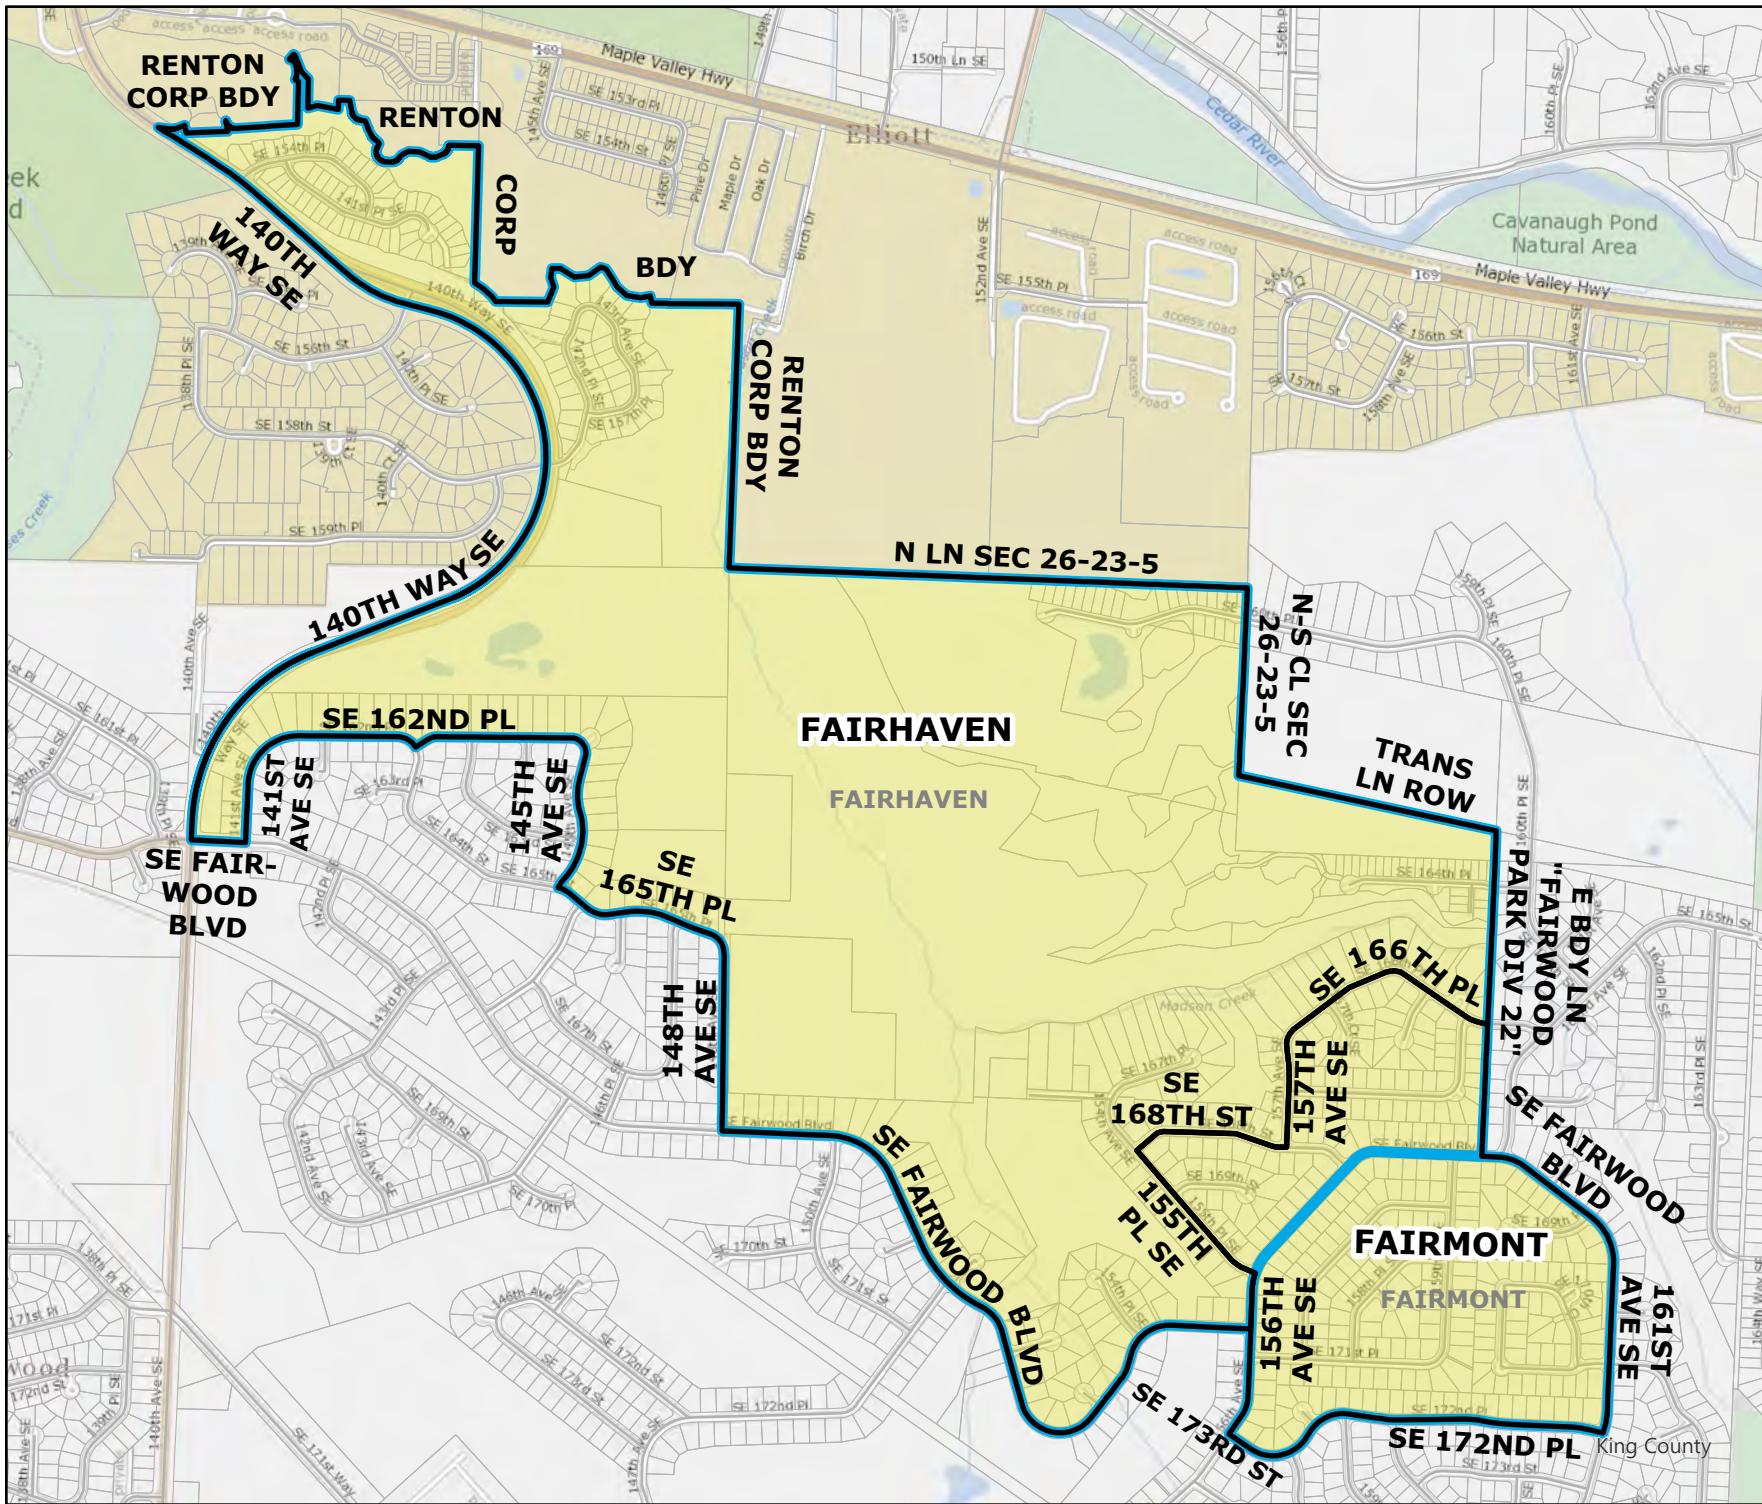

# 2023 Precinct Alterations

Code	Precinct Name	LG	CG	CC
3994	ENM 31-3994	31	8	9
0411	ENM 31-0411	31	8	9
Original Precinct(s)				
0411	ENM 31-0411	31	8	9

\*: Denotes precinct(s) that have been abolished.  
Precinct map produced by King County GIS Elections in accordance with KCC 1.12.101 & RCW 29A.16.040

### Legend

-  Original Precinct(s)
-  New Precinct(s)
-  Altered Precinct(s)

# 2023 Precinct Alterations

Code	Precinct Name	LG	CG	CC
2459	FAIRHAVEN	11	8	9
2707	FAIRMONT	11	8	9
Original Precinct(s)				
2459	FAIRHAVEN	11	8	9
2707	FAIRMONT	11	8	9

\*: Denotes precinct(s) that have been abolished.  
Precinct map produced by King County GIS Elections in accordance with KCC 1.12.101 & RCW 29A.16.040

**Legend**

- Original Precinct(s)
- New Precinct(s)
- Altered Precinct(s)