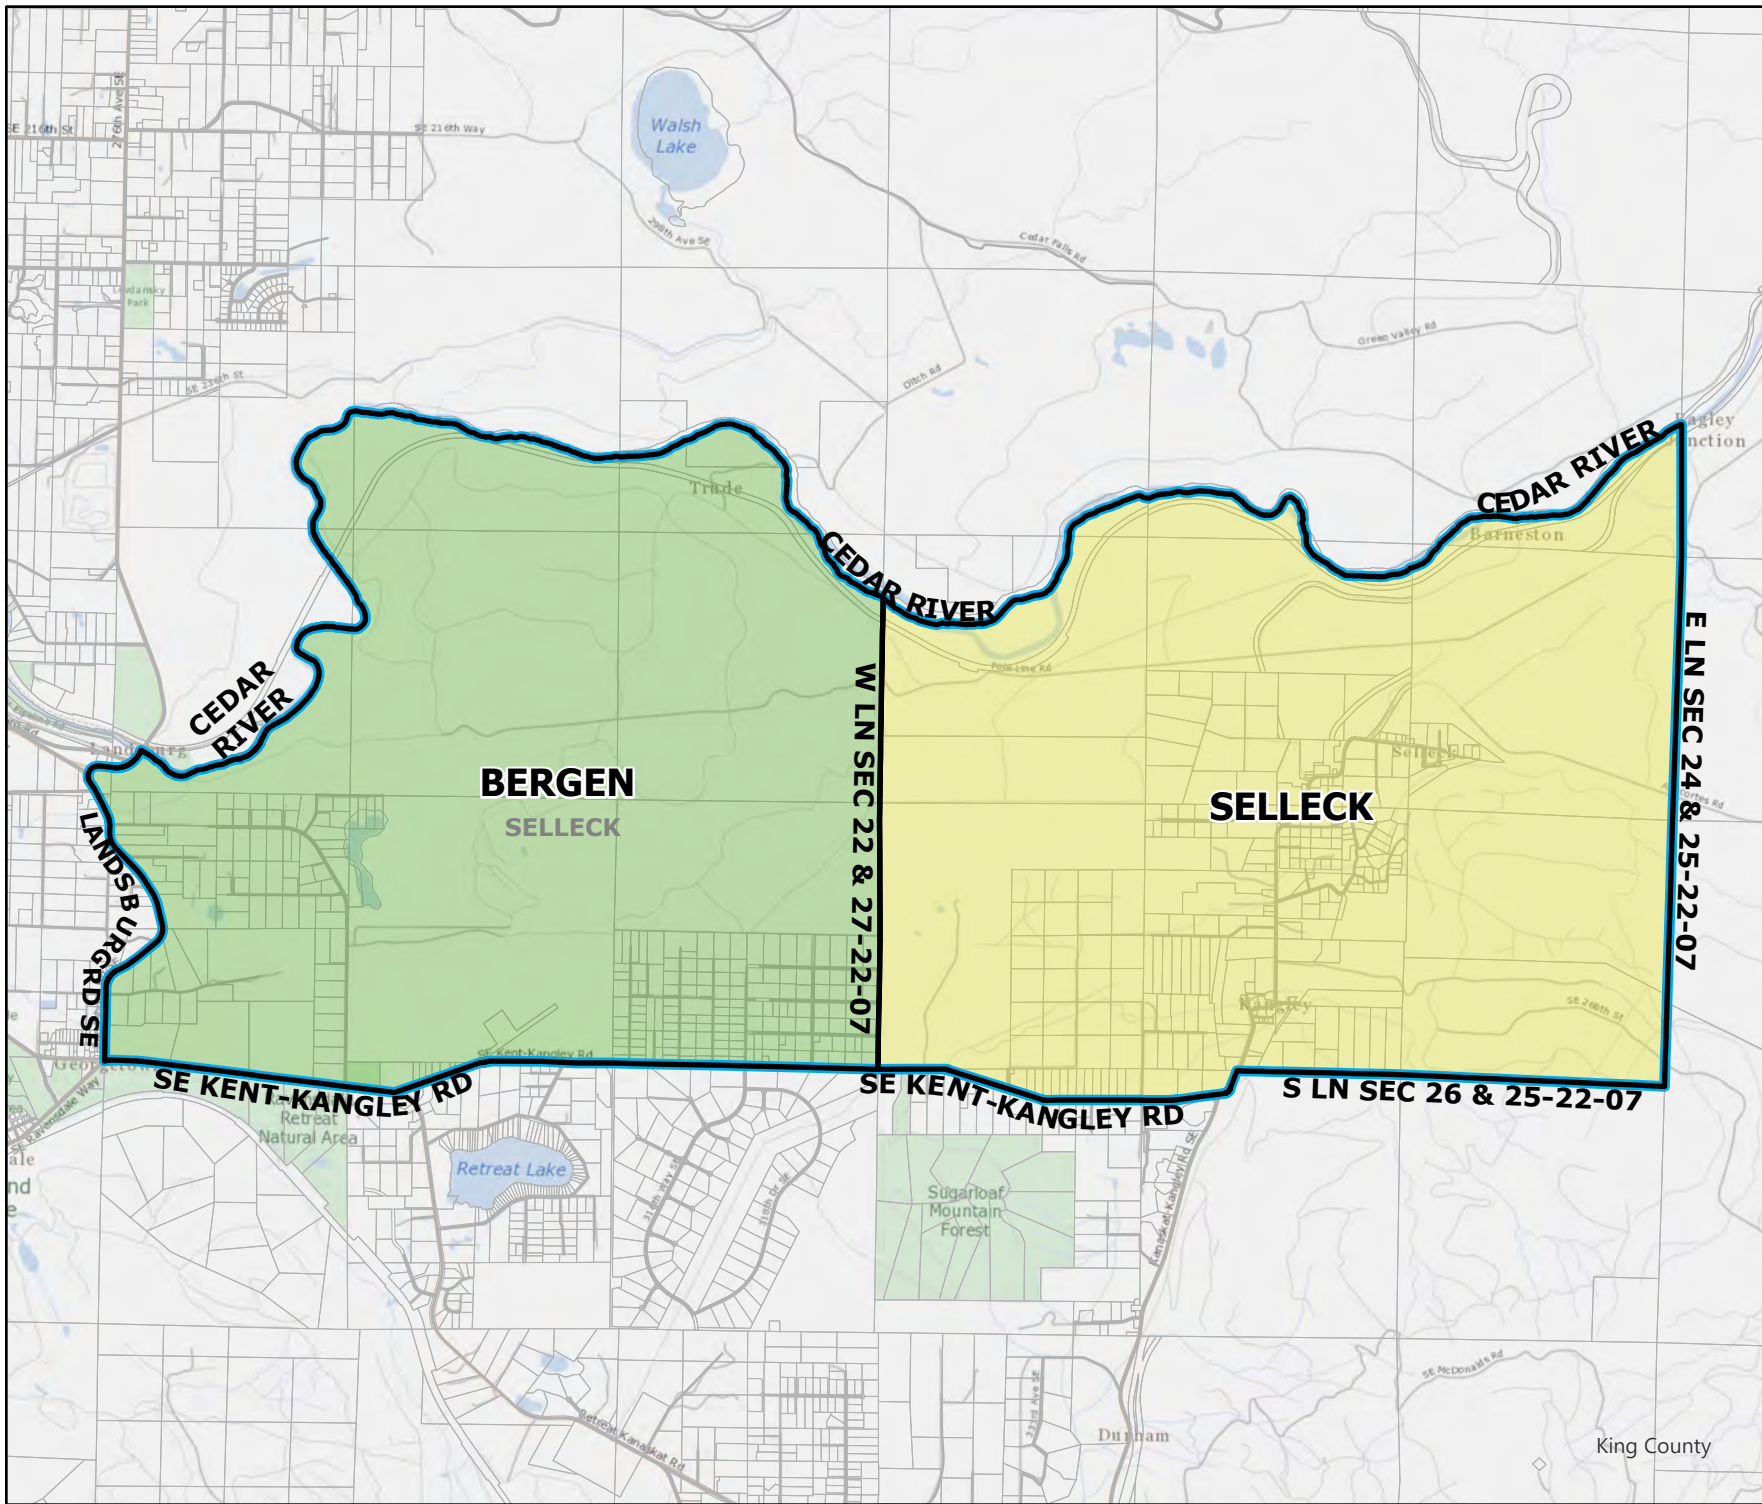

**Legend**

- Original Precinct(s)
- New Precinct(s)
- Altered Precinct(s)

# 2023 Precinct Alterations

Code	Precinct Name	LG	CG	CC
3923	RNT 11-3923	11	9	9
<b>Original Precinct(s)</b>				
3923	RNT 11-3923	11	9	9
3954	RNT 11-3954*	11	9	9

\*: Denotes precinct(s) that have been abolished.  
 Precinct map produced by King County GIS Elections in accordance with KCC 1.12.101 & RCW 29A.16.040