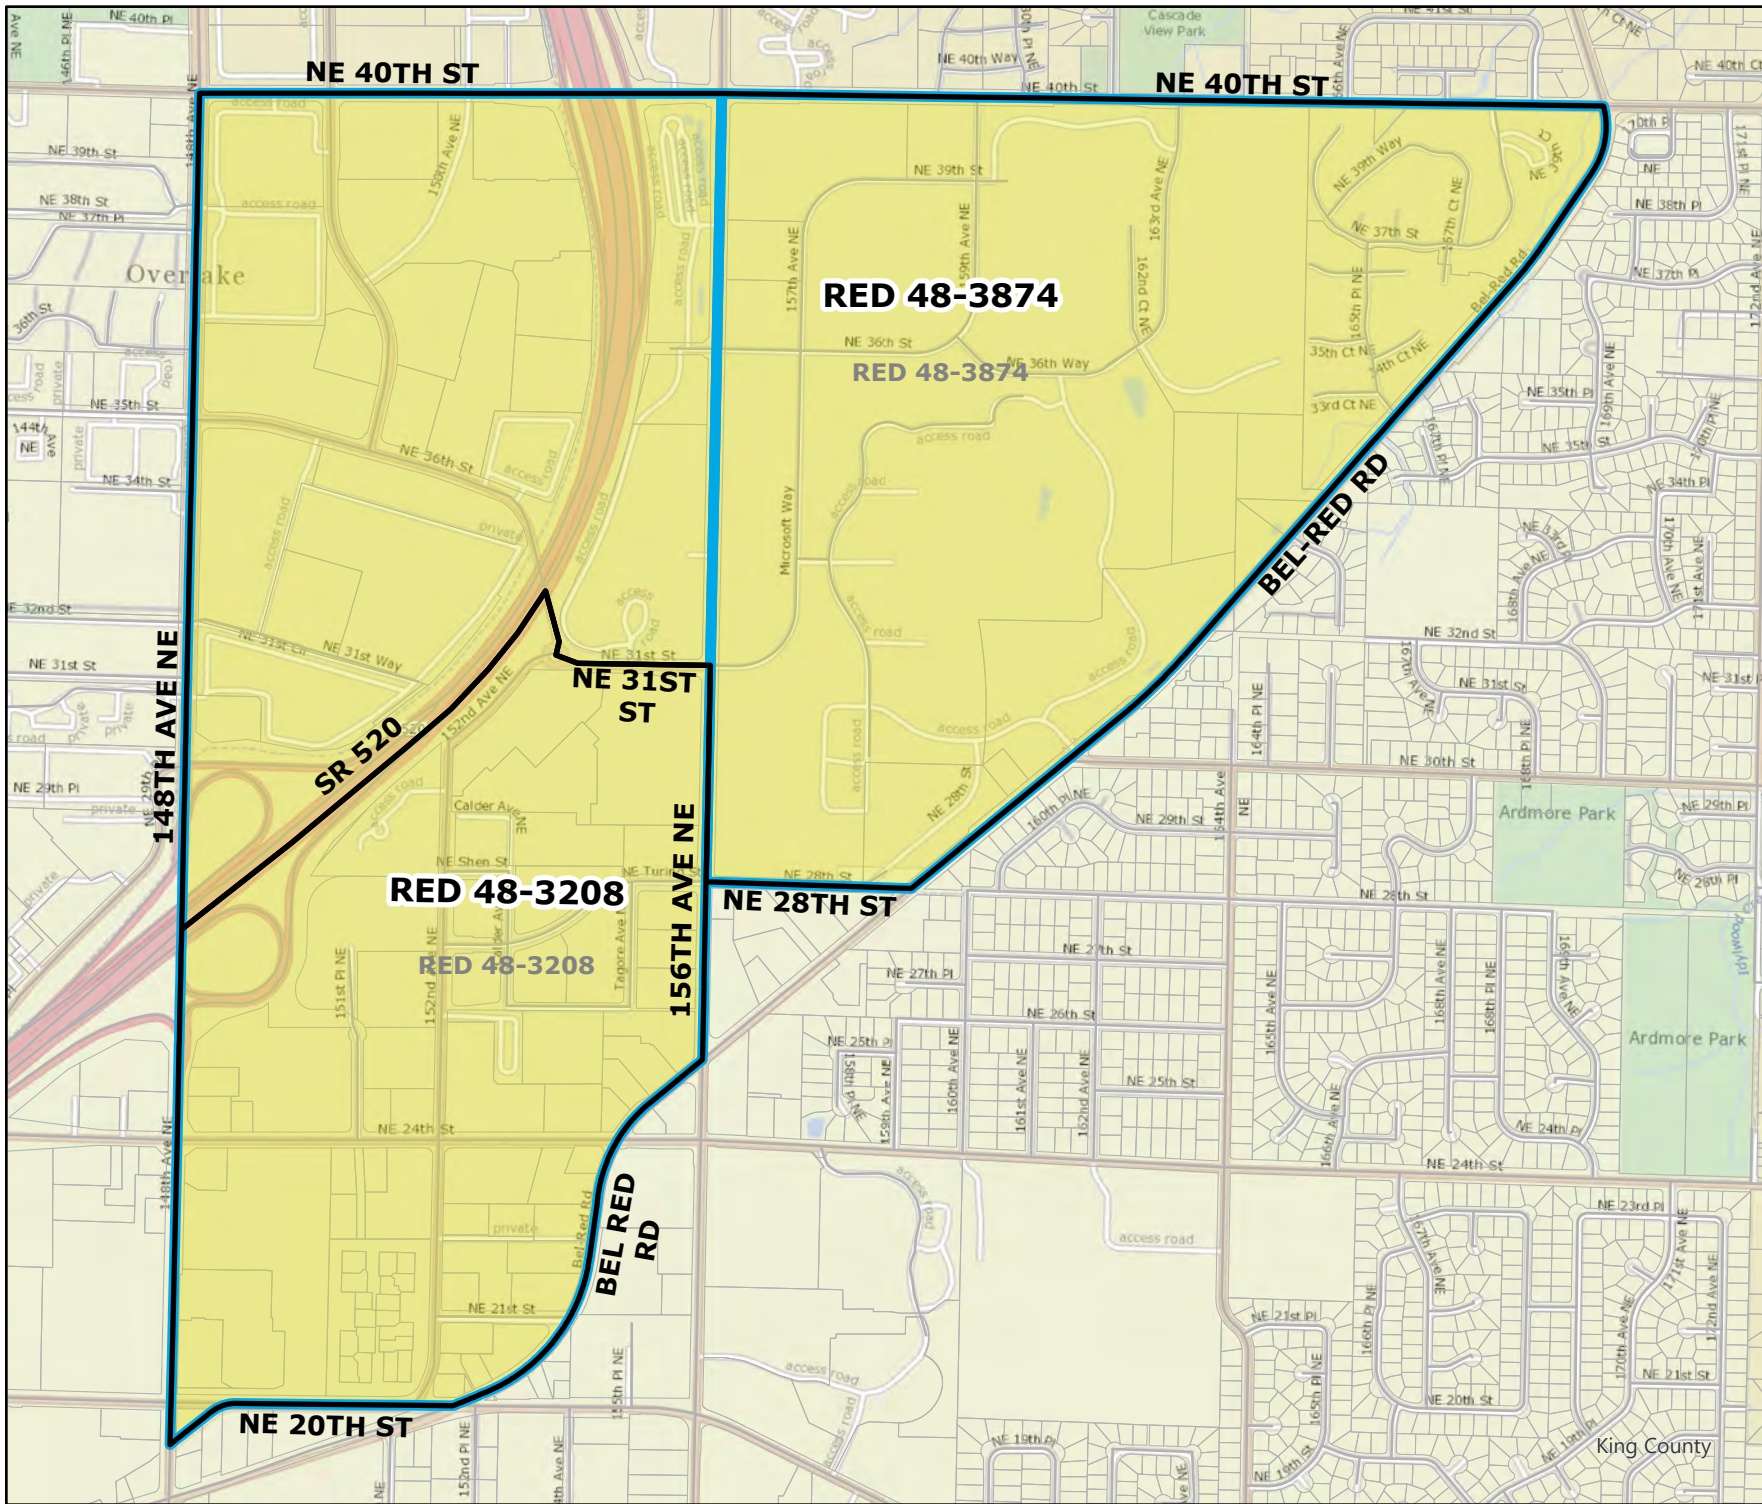

# 2023 Precinct Alterations

Code	Precinct Name	LG	CG	CC
2730	KIR 45-2730	45	1	6
3450	KIR 45-3450	45	1	6
<b>Original Precinct(s)</b>				
2730	KIR 45-2730	45	1	6
3450	KIR 45-3450	45	1	6

\*: Denotes precinct(s) that have been abolished.  
 Precinct map produced by King County GIS Elections in accordance with KCC 1.12.101 & RCW 29A.16.040

**Legend**

- Original Precinct(s)
- New Precinct(s)
- Altered Precinct(s)

# 2023 Precinct Alterations

Code	Precinct Name	LG	CG	CC
3208	RED 48-3208	48	1	6
3874	RED 48-3874	48	1	6
Original Precinct(s)				
3208	RED 48-3208	48	1	6
3874	RED 48-3874	48	1	6

\*: Denotes precinct(s) that have been abolished.  
 Precinct map produced by King County GIS Elections in accordance with KCC 1.12.101 & RCW 29A.16.040