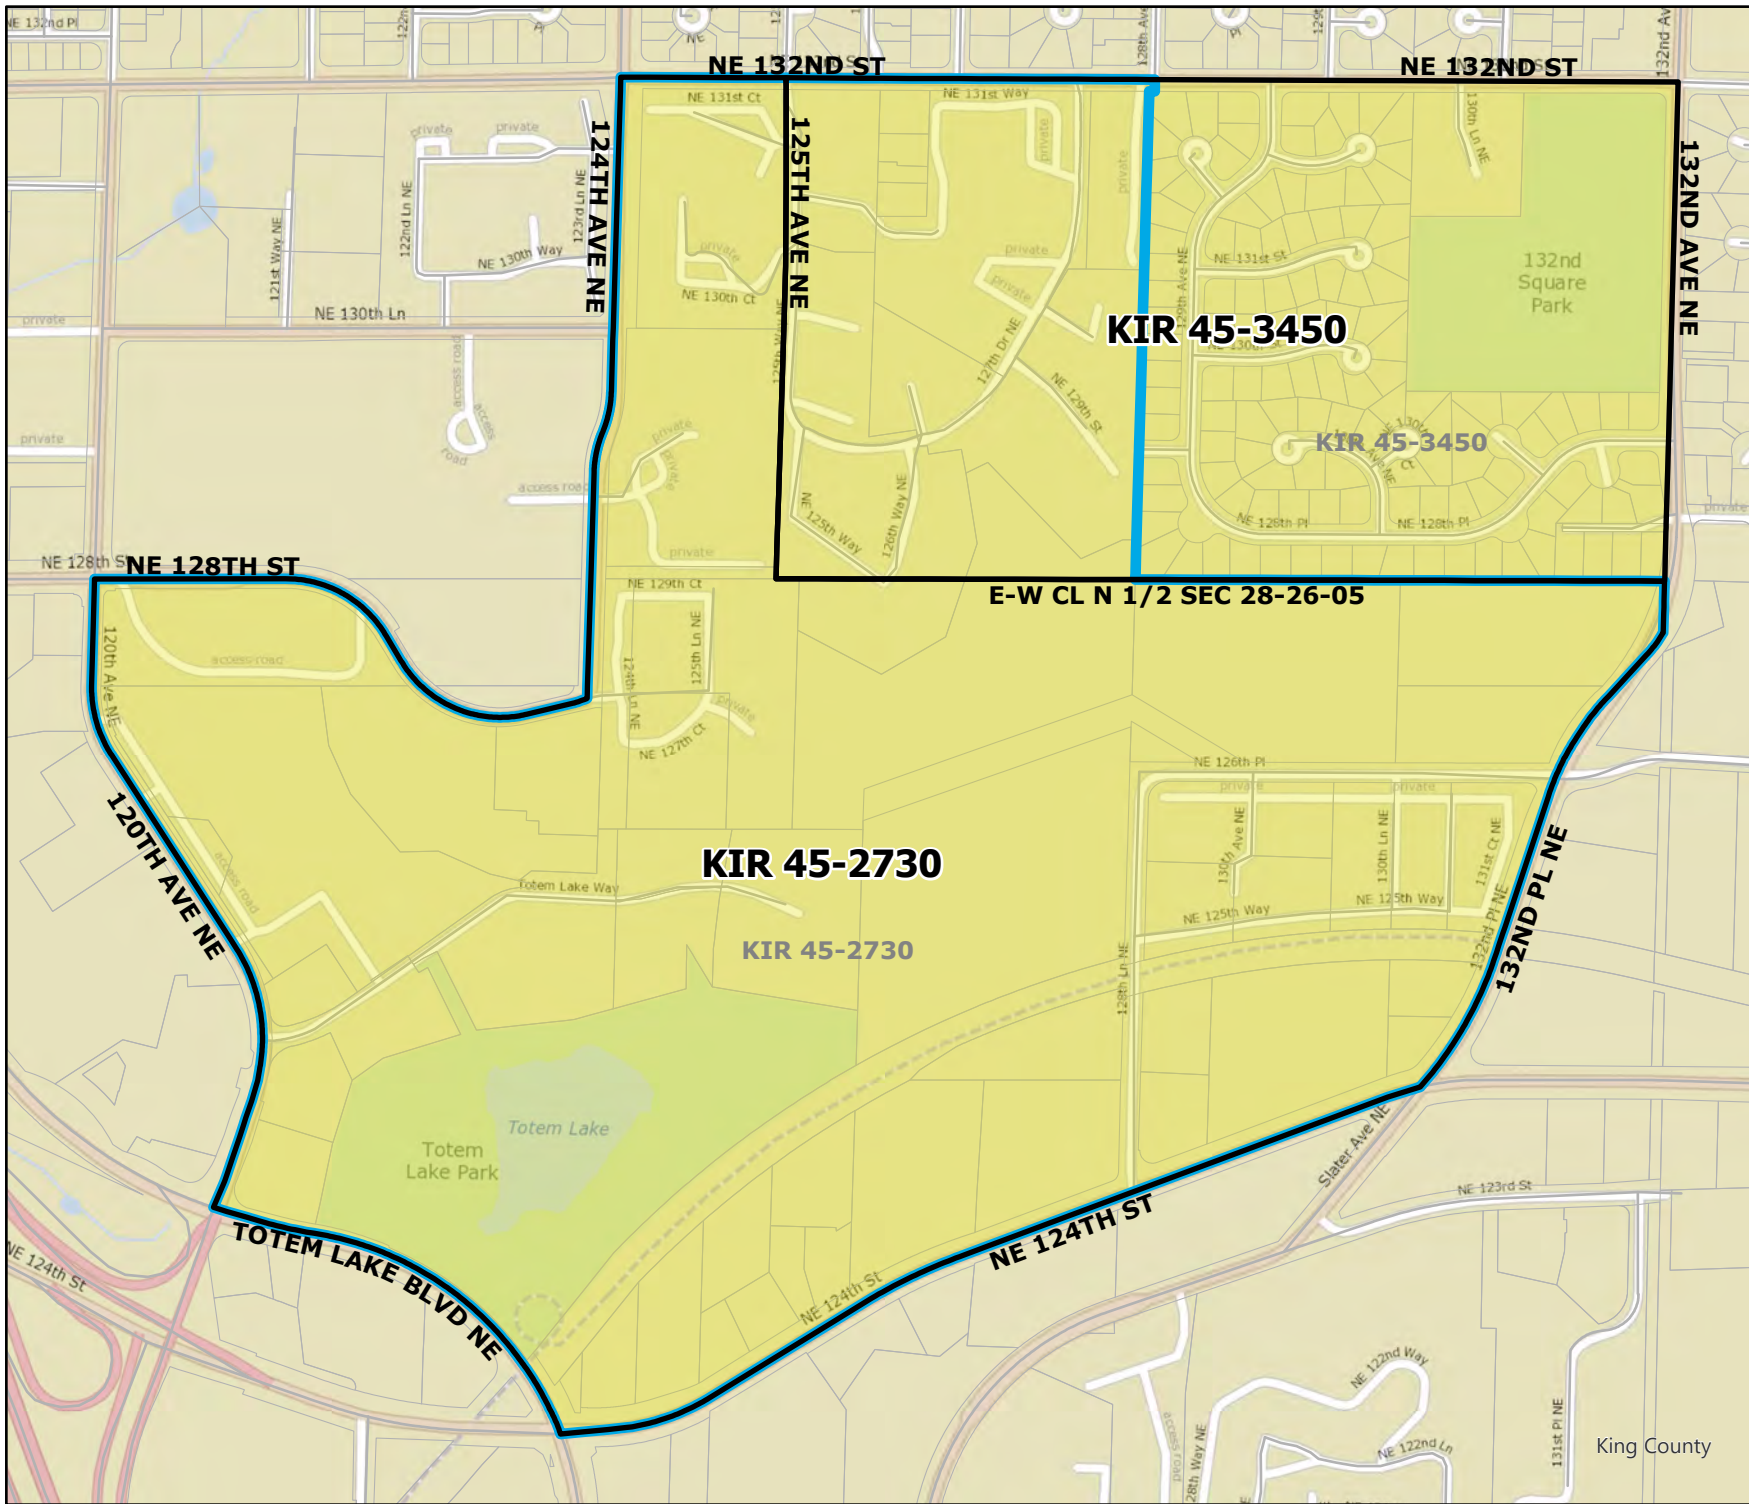

# 2023 Precinct Alterations

Code	Precinct Name	LG	CG	CC
2730	KIR 45-2730	45	1	6
3450	KIR 45-3450	45	1	6
<b>Original Precinct(s)</b>				
2730	KIR 45-2730	45	1	6
3450	KIR 45-3450	45	1	6

\*: Denotes precinct(s) that have been abolished.  
 Precinct map produced by King County GIS Elections in accordance with KCC 1.12.101 & RCW 29A.16.040

**Legend**

- Original Precinct(s)
- New Precinct(s)
- Altered Precinct(s)

# 2023 Precinct Alterations

Code	Precinct Name	LG	CG	CC
3208	RED 48-3208	48	1	6
3874	RED 48-3874	48	1	6
Original Precinct(s)				
3208	RED 48-3208	48	1	6
3874	RED 48-3874	48	1	6

\*: Denotes precinct(s) that have been abolished.  
 Precinct map produced by King County GIS Elections in accordance with KCC 1.12.101 & RCW 29A.16.040