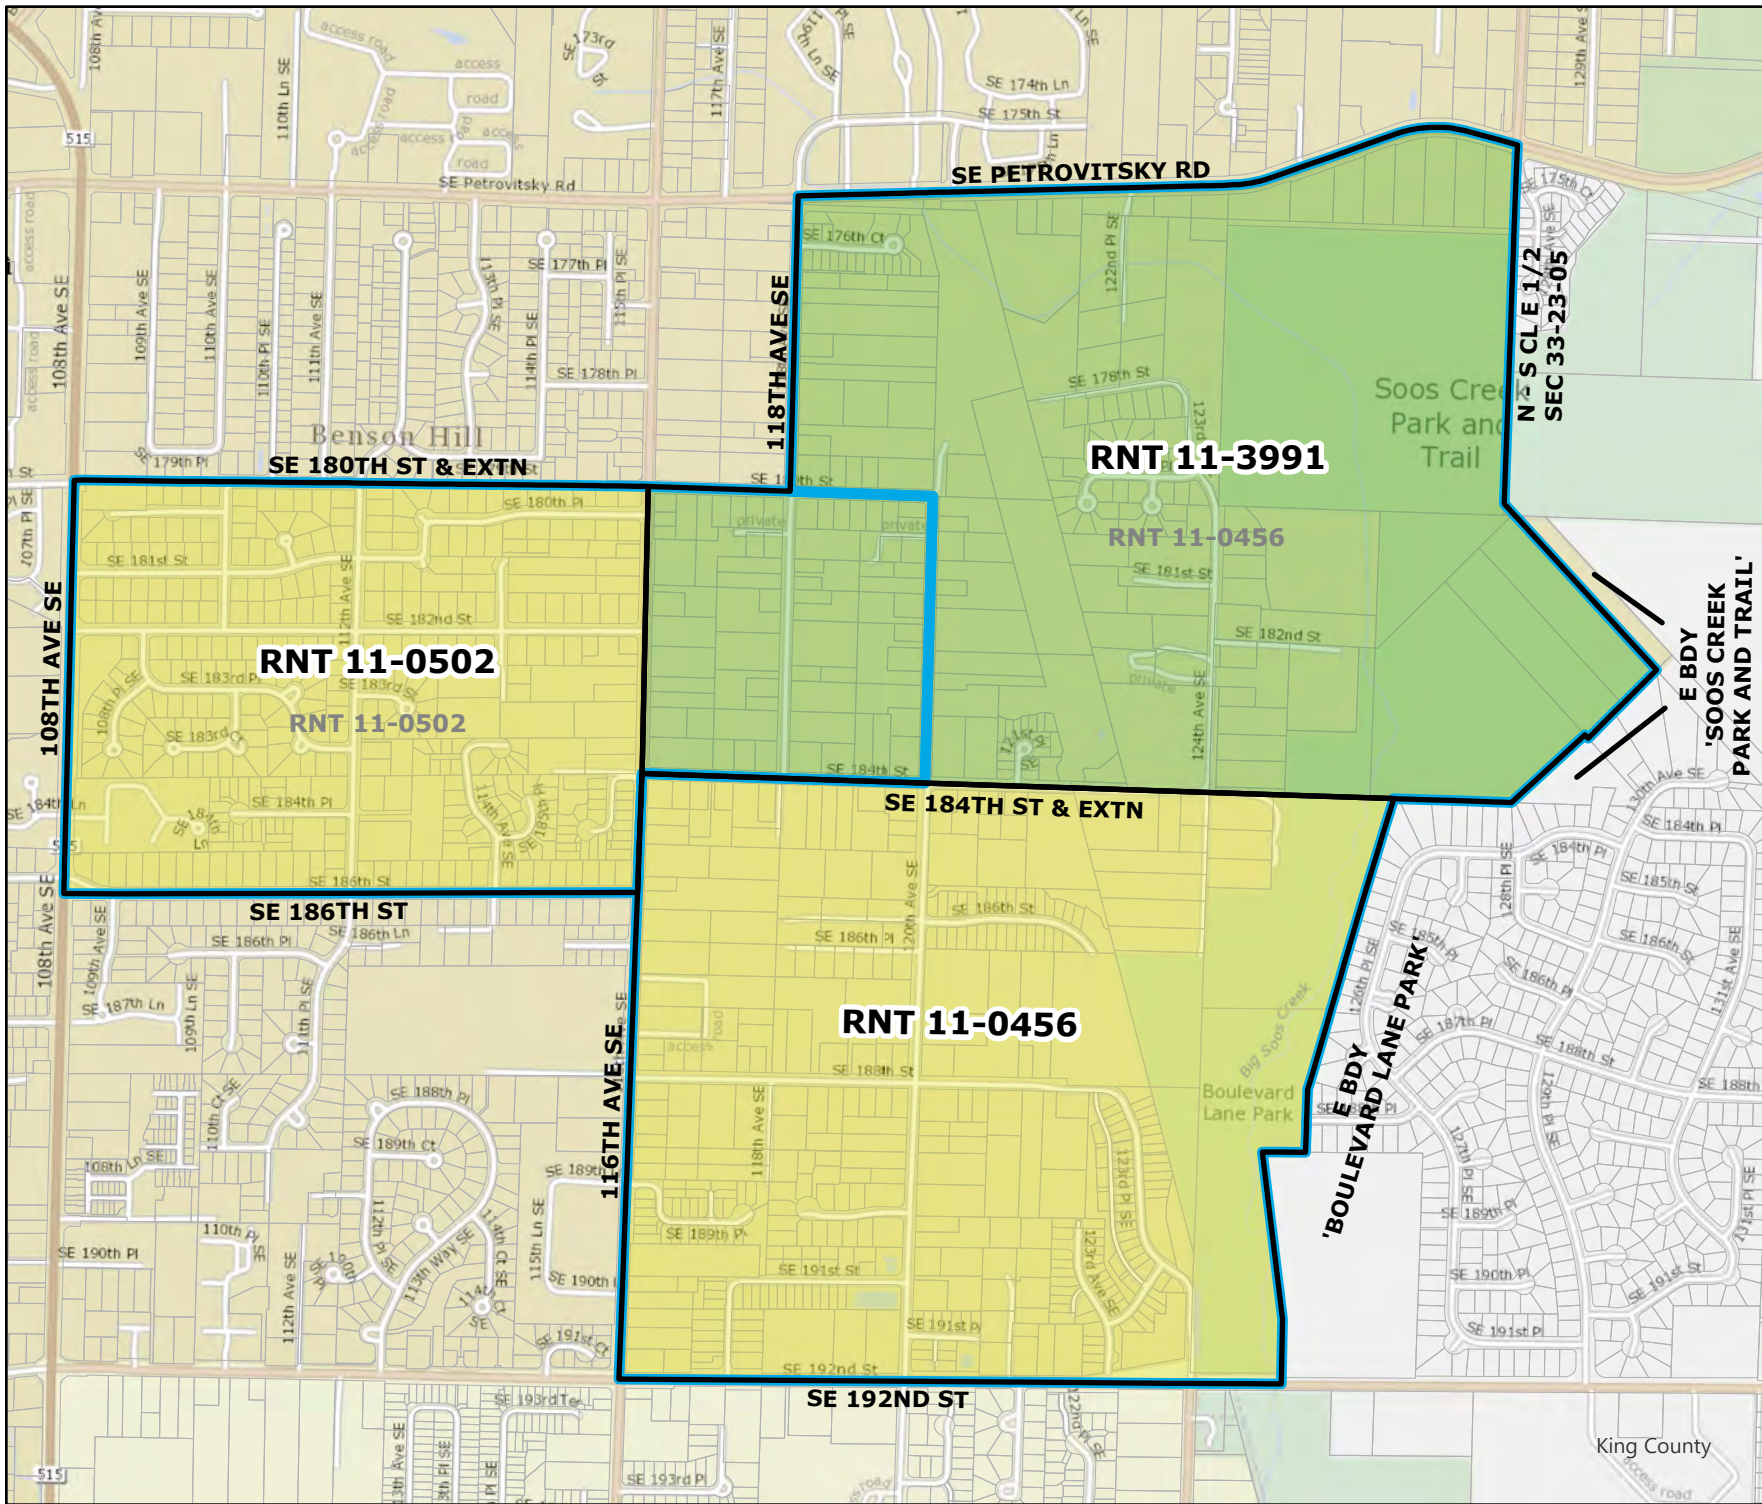

2023 Precinct Alterations

Code	Precinct Name	LG	CG	CC
3988	KEN 33-3988	33	9	5
0590	KEN 33-0590	33	9	5

Original Precinct(s)

0590	KEN 33-0590	33	9	5
------	-------------	----	---	---

*: Denotes precinct(s) that have been abolished.
 Precinct map produced by King County GIS Elections in accordance with KCC 1.12.101 & RCW 29A.16.040

Legend

- Original Precinct(s)
- New Precinct(s)
- Altered Precinct(s)

2023 Precinct Alterations

Code	Precinct Name	LG	CG	CC
0597	KEN 33-0597	33	9	5
3670	KEN 33-3670	33	9	5
Original Precinct(s)				
0597	KEN 33-0597	33	9	5
3670	KEN 33-3670	33	9	5

*: Denotes precinct(s) that have been abolished.
 Precinct map produced by King County GIS Elections in accordance with KCC 1.12.101 & RCW 29A.16.040

Legend

- Original Precinct(s)
- New Precinct(s)
- Altered Precinct(s)

2023 Precinct Alterations

Code	Precinct Name	LG	CG	CC
3991	RNT 11-3991	11	9	5
0456	RNT 11-0456	11	9	5
0502	RNT 11-0502	11	9	5

Original Precinct(s)				
0456	RNT 11-0456	11	9	5
0502	RNT 11-0502	11	9	5

*: Denotes precinct(s) that have been abolished.
 Precinct map produced by King County GIS Elections in accordance with KCC 1.12.101 & RCW 29A.16.040