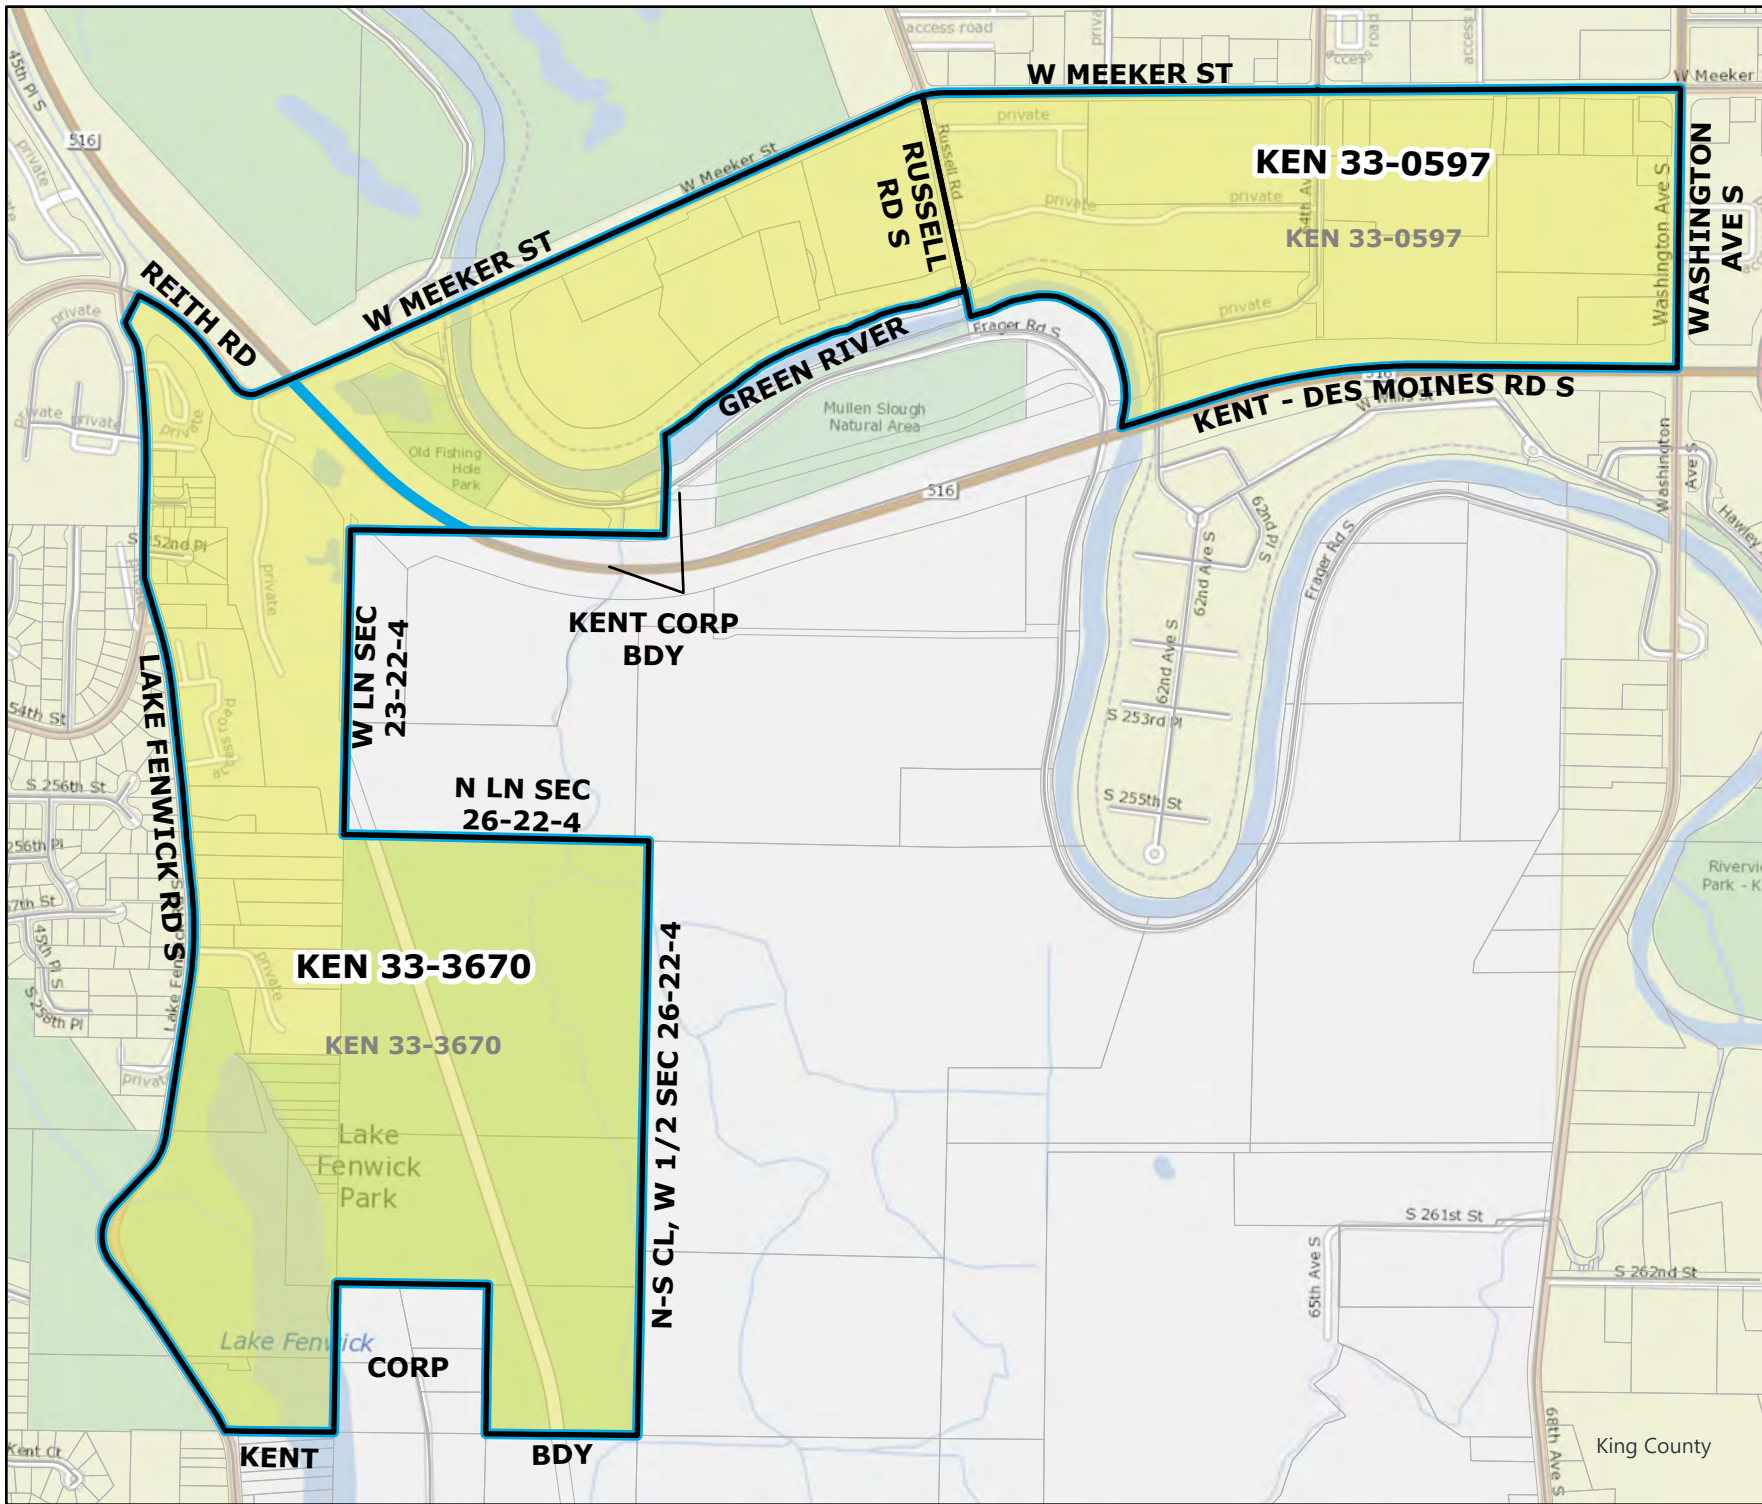

2023 Precinct Alterations

Code	Precinct Name	LG	CG	CC
3988	KEN 33-3988	33	9	5
0590	KEN 33-0590	33	9	5

Original Precinct(s)

0590	KEN 33-0590	33	9	5
------	-------------	----	---	---

*: Denotes precinct(s) that have been abolished.
 Precinct map produced by King County GIS Elections in accordance with KCC 1.12.101 & RCW 29A.16.040

Legend

- Original Precinct(s)
- New Precinct(s)
- Altered Precinct(s)

2023 Precinct Alterations

Code	Precinct Name	LG	CG	CC
0597	KEN 33-0597	33	9	5
3670	KEN 33-3670	33	9	5
Original Precinct(s)				
0597	KEN 33-0597	33	9	5
3670	KEN 33-3670	33	9	5

*: Denotes precinct(s) that have been abolished.
 Precinct map produced by King County GIS Elections in accordance with KCC 1.12.101 & RCW 29A.16.040

Legend

- Original Precinct(s)
- New Precinct(s)
- Altered Precinct(s)