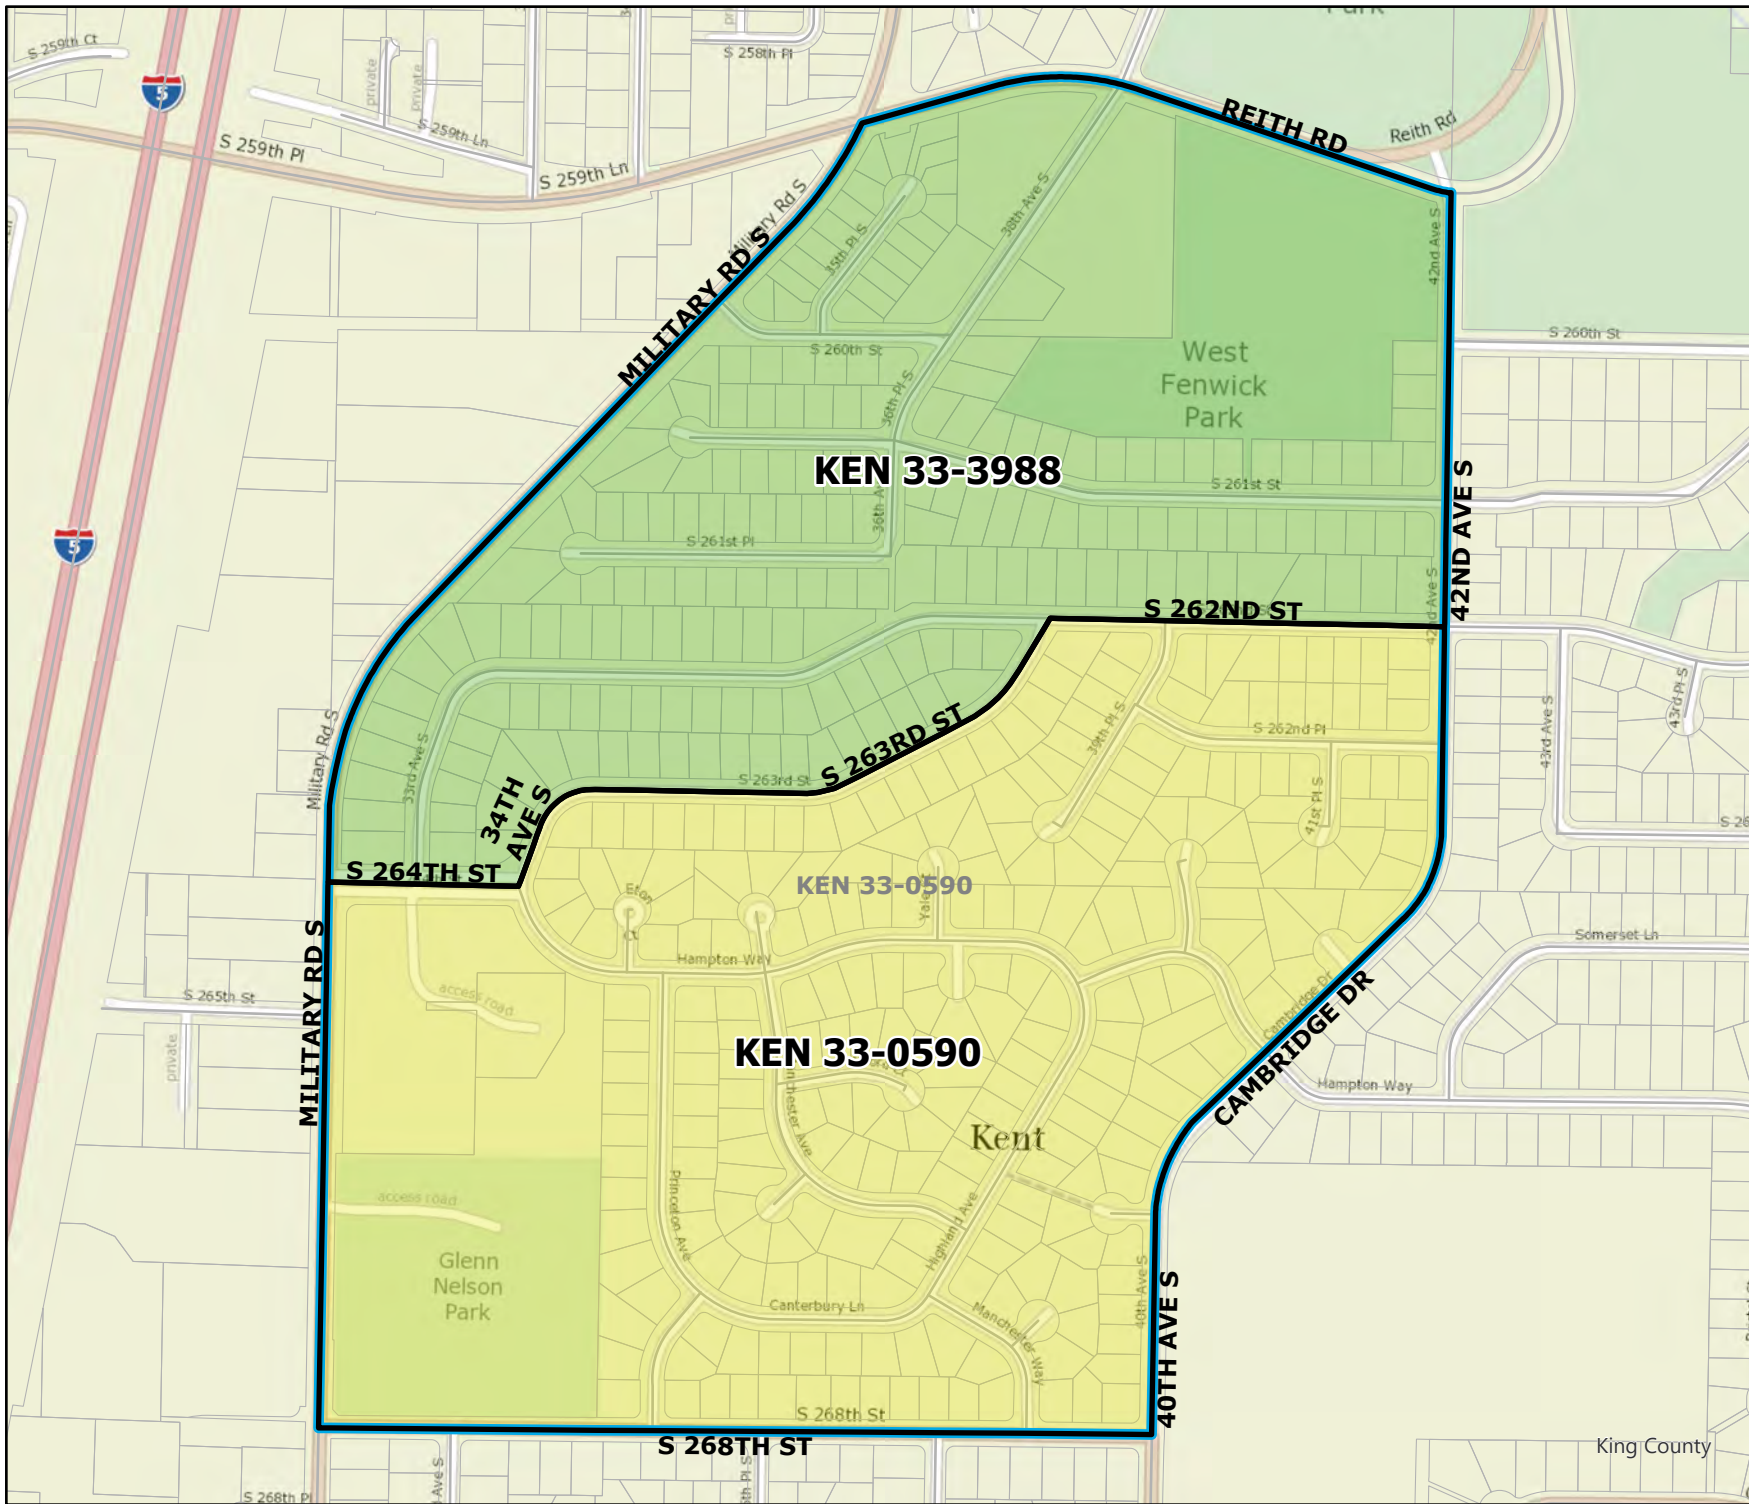

2023 Precinct Alterations

Code	Precinct Name	LG	CG	CC
3988	KEN 33-3988	33	9	5
0590	KEN 33-0590	33	9	5

Original Precinct(s)

0590	KEN 33-0590	33	9	5
------	-------------	----	---	---

*: Denotes precinct(s) that have been abolished.
 Precinct map produced by King County GIS Elections in accordance with KCC 1.12.101 & RCW 29A.16.040

Legend

- Original Precinct(s)
- New Precinct(s)
- Altered Precinct(s)

2023 Precinct Alterations

Code	Precinct Name	LG	CG	CC
0597	KEN 33-0597	33	9	5
3670	KEN 33-3670	33	9	5
Original Precinct(s)				
0597	KEN 33-0597	33	9	5
3670	KEN 33-3670	33	9	5

*: Denotes precinct(s) that have been abolished.
 Precinct map produced by King County GIS Elections in accordance with KCC 1.12.101 & RCW 29A.16.040

Legend

- Original Precinct(s)
- New Precinct(s)
- Altered Precinct(s)

2023 Precinct Alterations

Code	Precinct Name	LG	CG	CC
3991	RNT 11-3991	11	9	5
0456	RNT 11-0456	11	9	5
0502	RNT 11-0502	11	9	5

Original Precinct(s)				
0456	RNT 11-0456	11	9	5
0502	RNT 11-0502	11	9	5

*: Denotes precinct(s) that have been abolished.
 Precinct map produced by King County GIS Elections in accordance with KCC 1.12.101 & RCW 29A.16.040