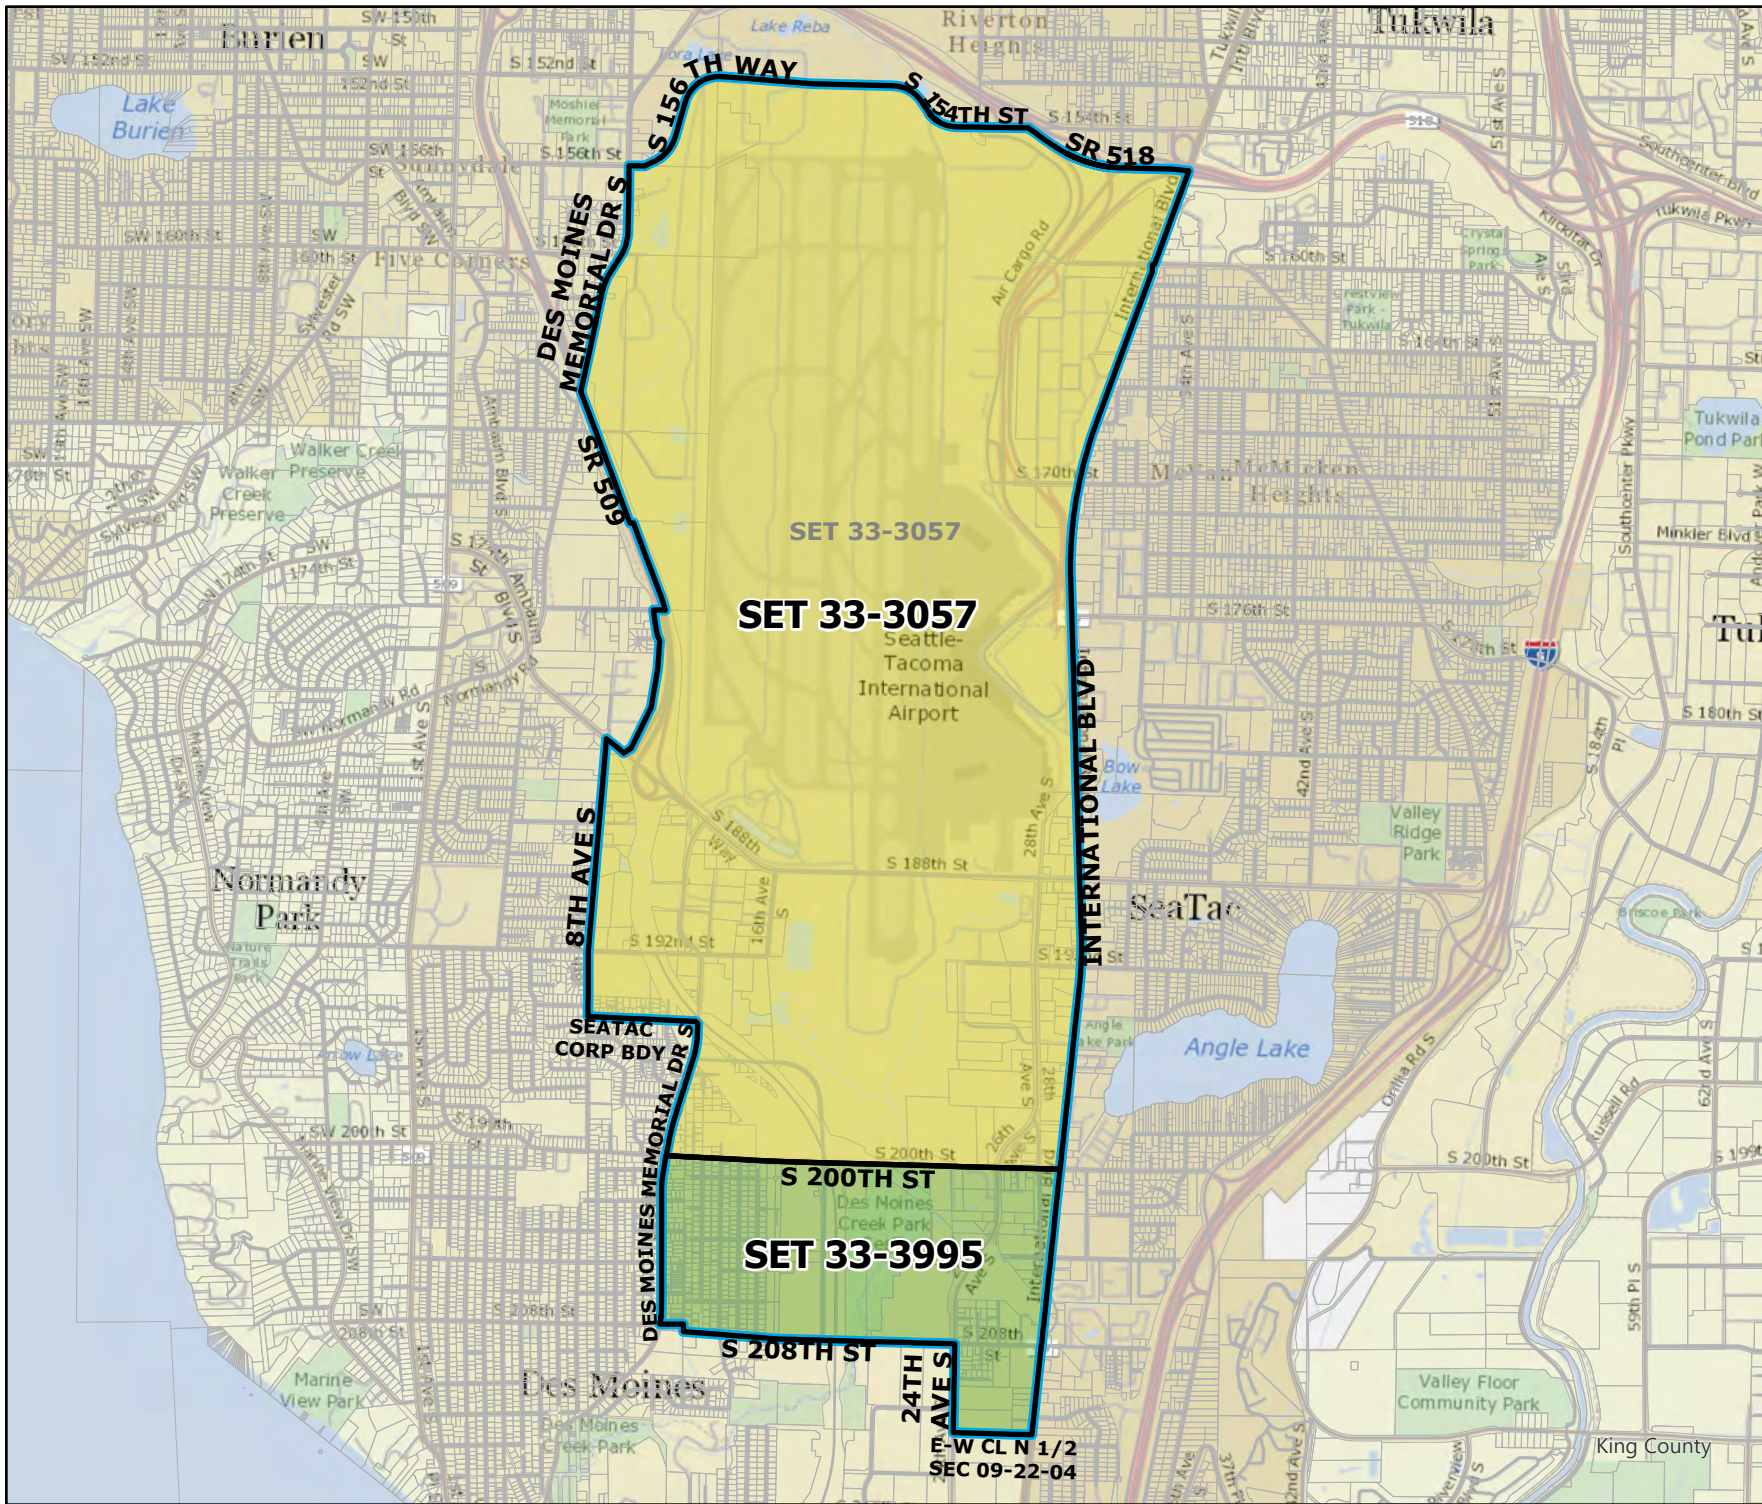

2023 Precinct Alterations

Code	Precinct Name	LG	CG	CC
3991	RNT 11-3991	11	9	5
0456	RNT 11-0456	11	9	5
0502	RNT 11-0502	11	9	5

Original Precinct(s)				
0456	RNT 11-0456	11	9	5
0502	RNT 11-0502	11	9	5

*: Denotes precinct(s) that have been abolished.
 Precinct map produced by King County GIS Elections in accordance with KCC 1.12.101 & RCW 29A.16.040

Legend

- Original Precinct(s)
- New Precinct(s)
- Altered Precinct(s)

2023 Precinct Alterations

Code	Precinct Name	LG	CG	CC
3995	SET 33-3995	33	9	5
3057	SET 33-3057	33	9	5

Original Precinct(s)				
3057	SET 33-3057	33	9	5