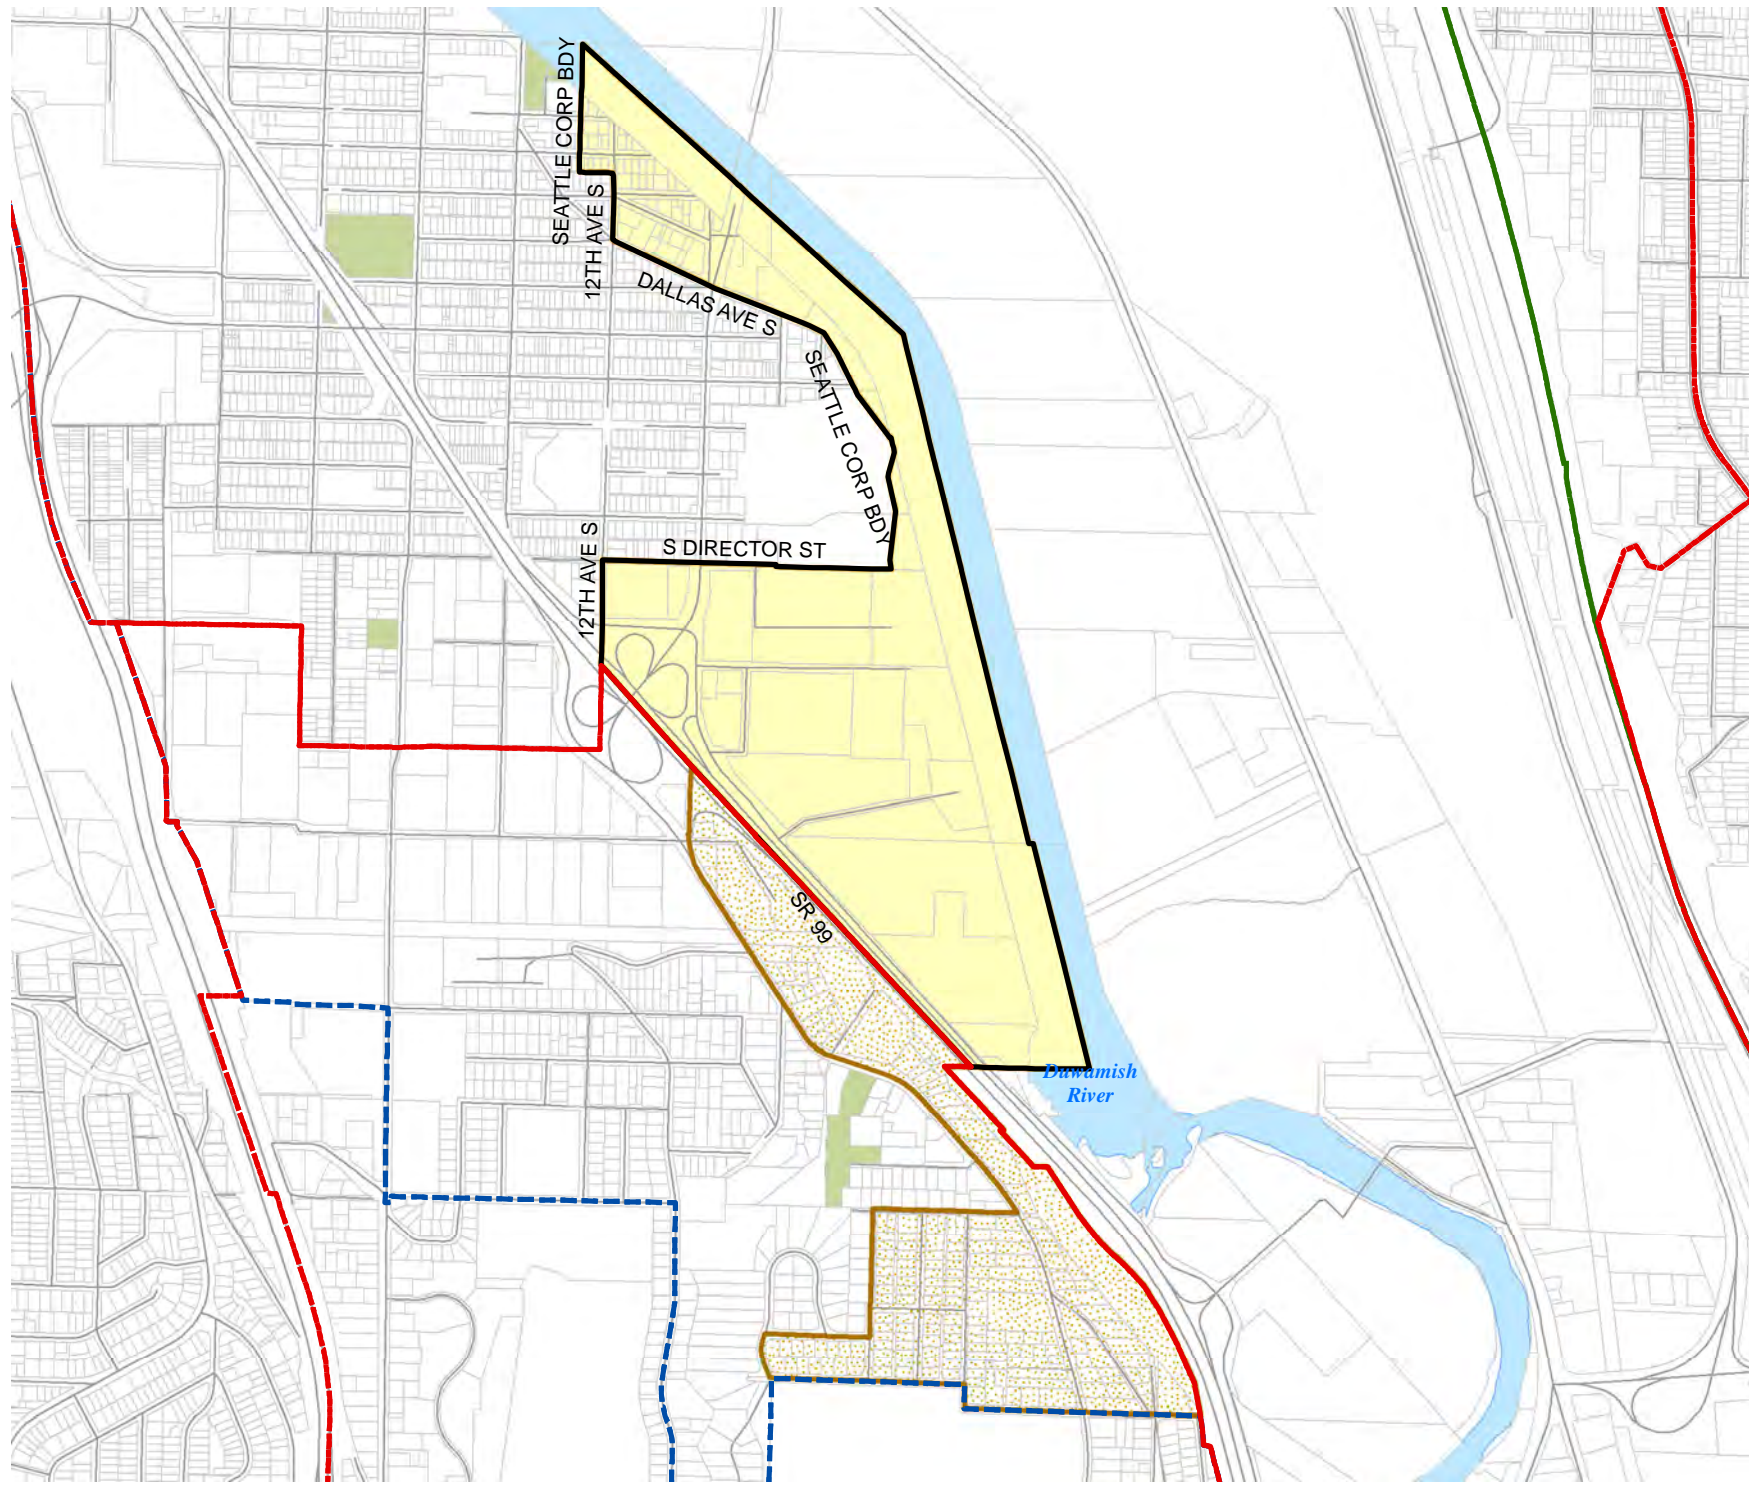

2012 Redistricting

Code	Precinct Name	LG	CG	CC
0568	JUTLAND	11	9	8
0568	JUTLAND	11	7	8

Legend

- Legislative District Boundaries
- Congressional District Boundaries
- Council District Boundaries
- New Precinct
- Old Precinct(s)

Census Tract: Tract 026400	S-T-R: 33-24-04