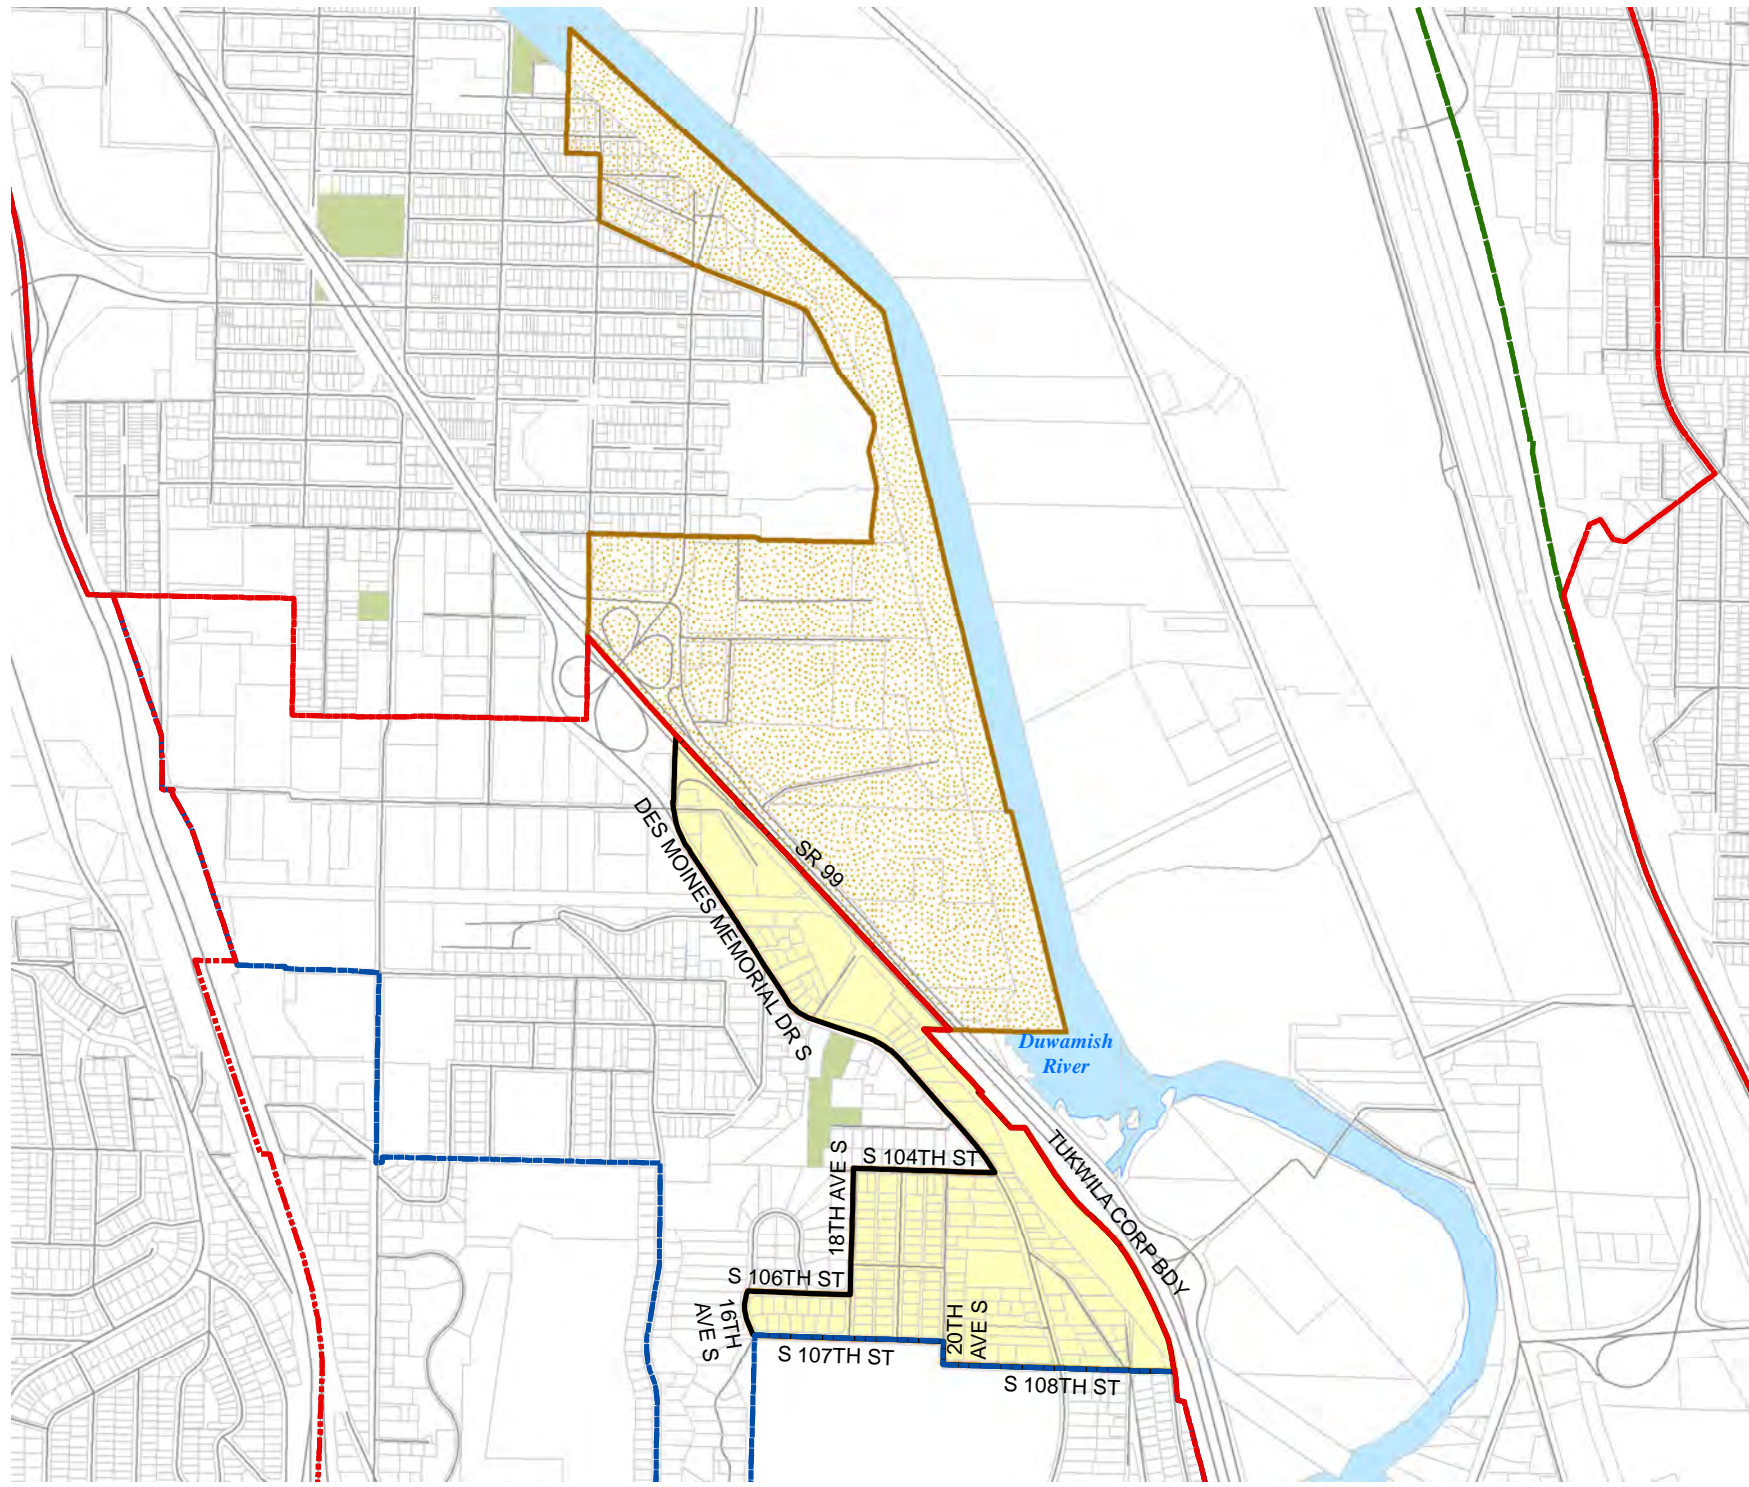

2012 Redistricting

Code	Precinct Name	LG	CG	CC
3627	MCKINLEY	33	9	8
0568	JUTLAND	11	7	8

Legend

- Legislative District Boundaries
- Congressional District Boundaries
- Council District Boundaries
- New Precinct
- Old Precinct(s)

Census Tract: Tract 026400	S-T-R: 04-24-04