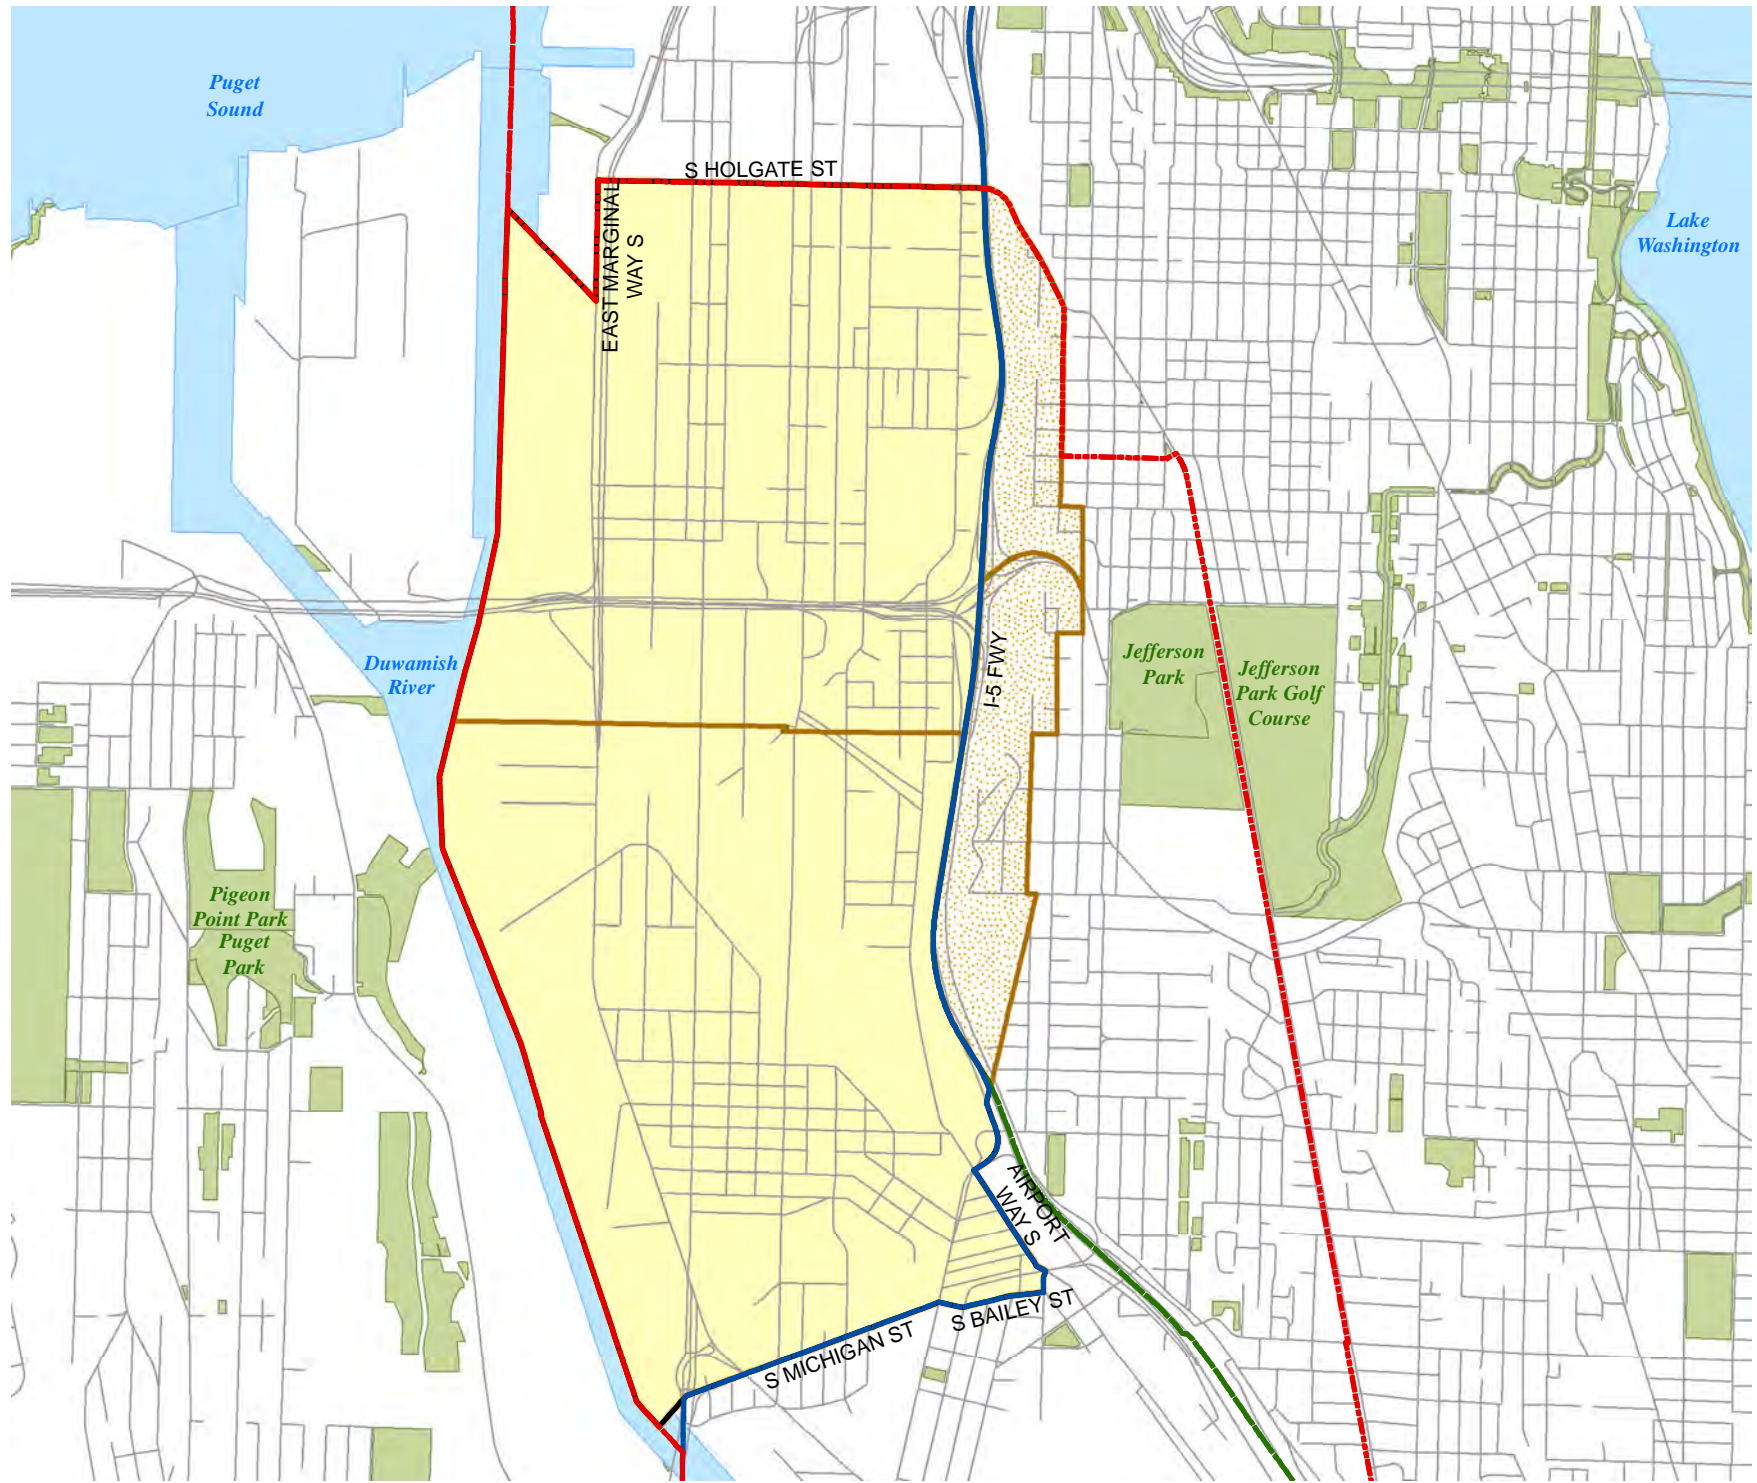

2012 Redistricting

Code	Precinct Name	LG	CG	CC
1928	SEA 11-1928	11	7	8
1928	SEA 11-1928	11	7	8
1946	SEA 11-1946*	11	7	8

Legend

- Legislative District Boundaries
- Congressional District Boundaries
- Council District Boundaries
- New Precinct
- Old Precinct(s)

Census Tract: Tract 009300	S-T-R: 17-24-04