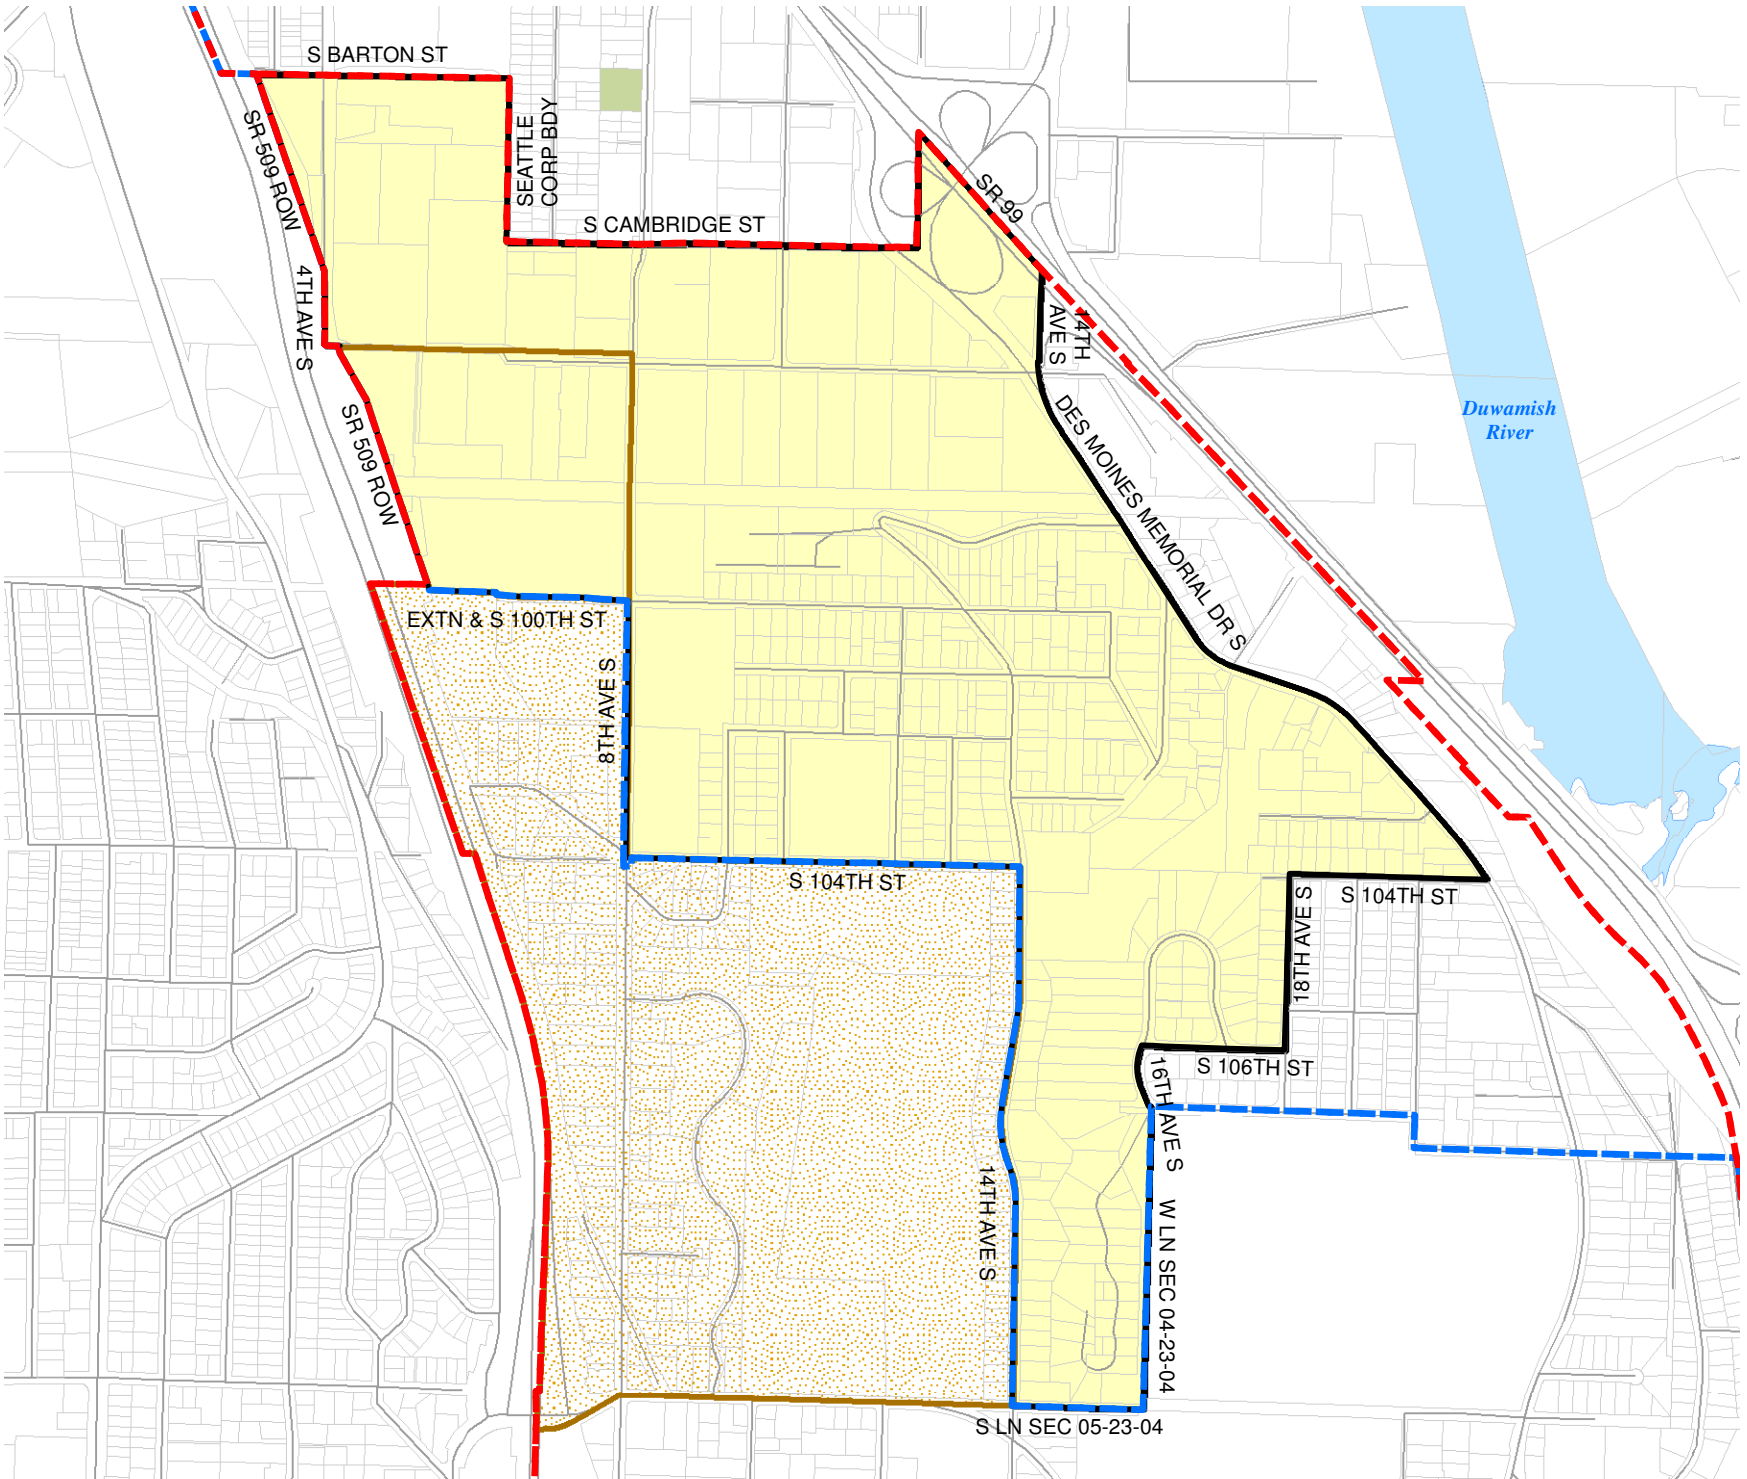

2012 Redistricting

Code	Precinct Name	LG	CG	CC
0471	GLENDALE	33	9	8
0331	CONNAUGHT	11	7	8
0471	GLENDALE	11	7	8

Legend

- Legislative District Boundaries
- Congressional District Boundaries
- Council District Boundaries
- New Precinct
- Old Precinct(s)

Census Tract: Tract 026400	S-T-R: 04-23-04, 05-23-04, & 32-24-04