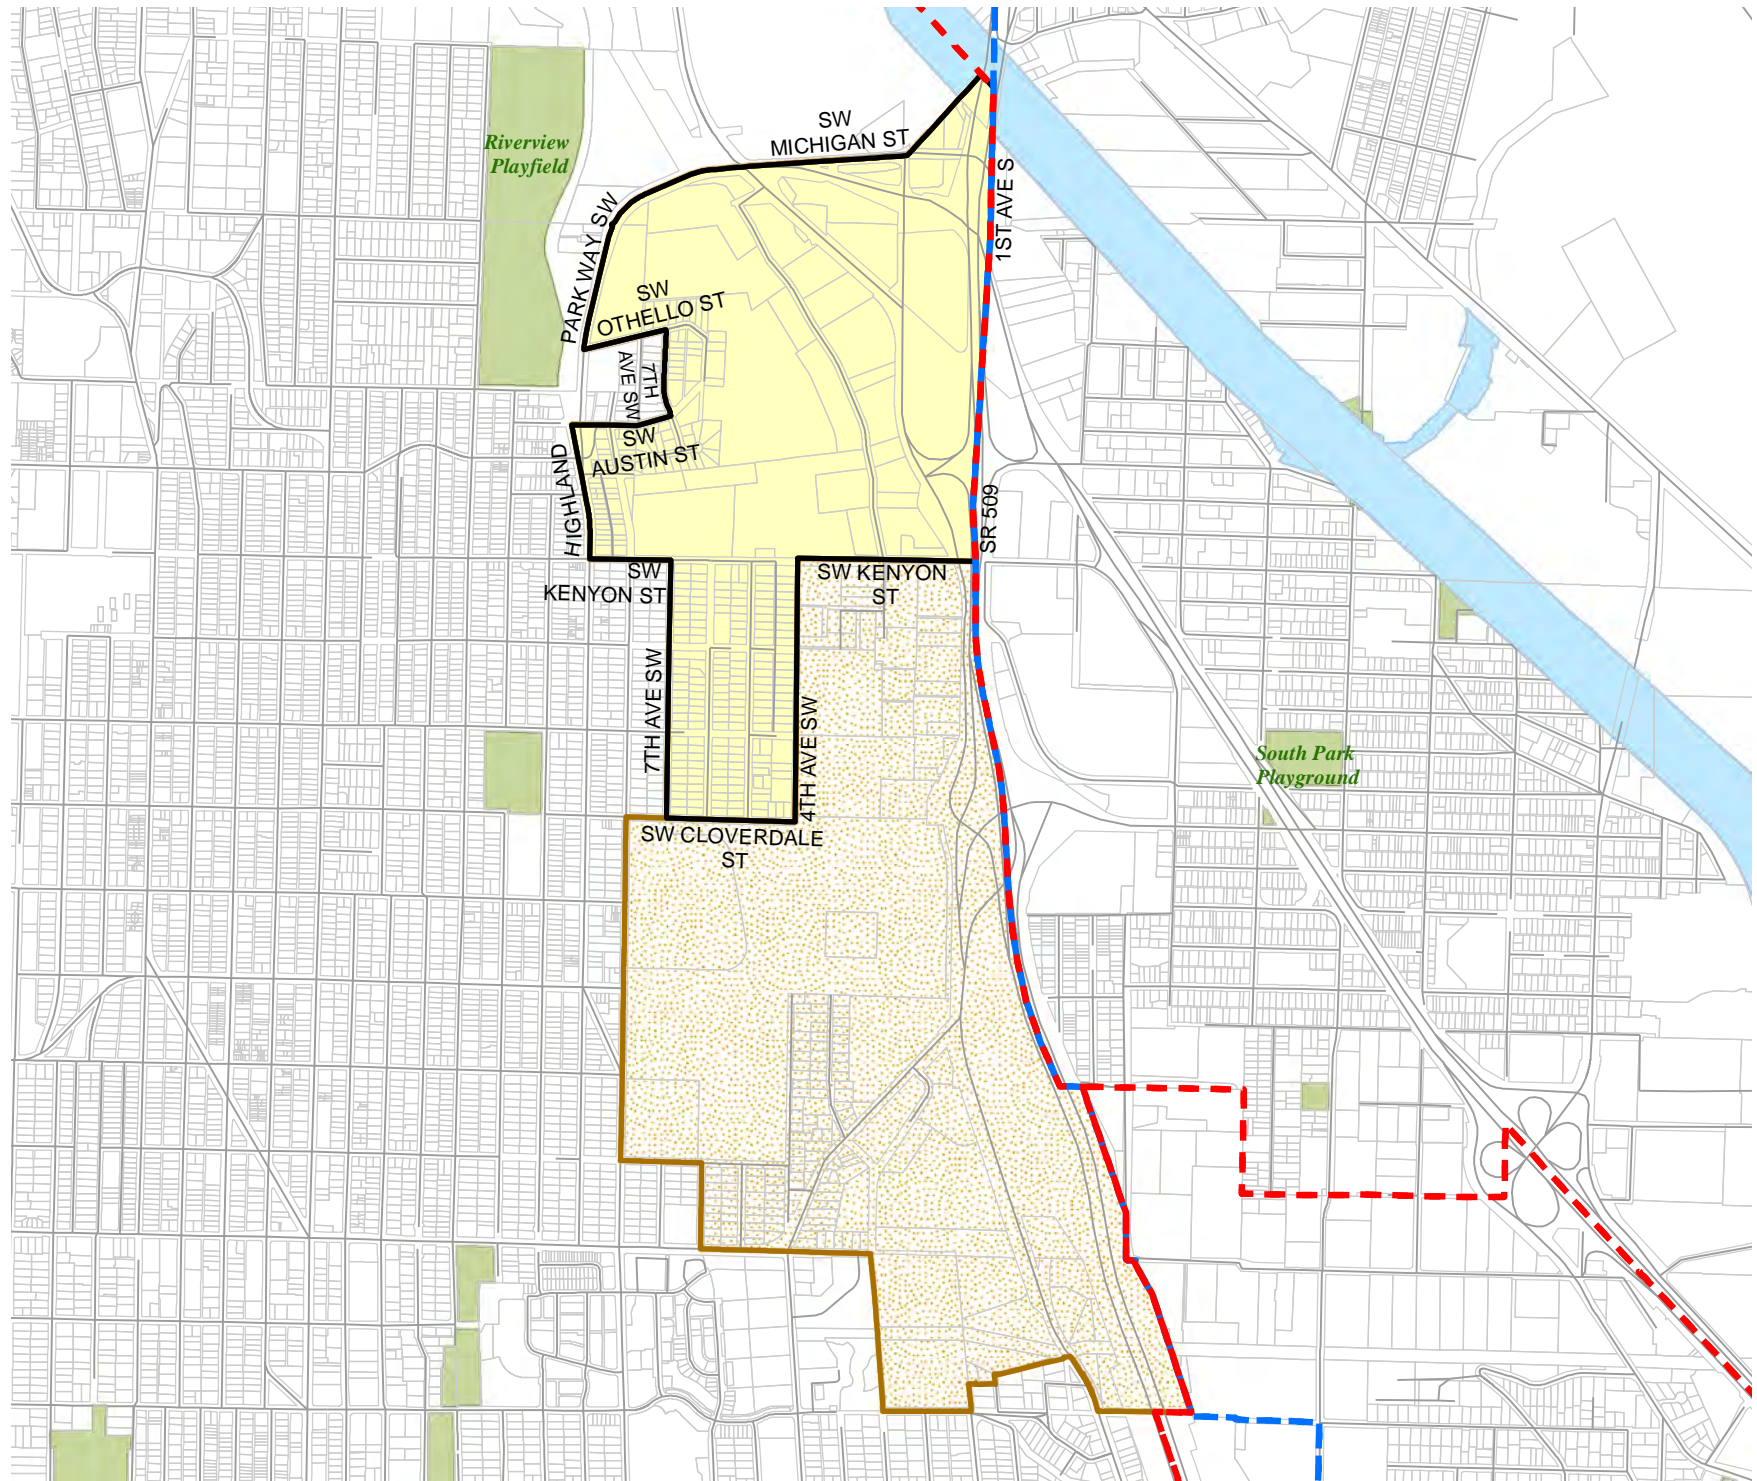

2012 Redistricting

Code	Precinct Name	LG	CG	CC
3627	SEA 34-3637	34	7	8
1251	SEA 34-1251	34	7	8

Legend

- Legislative District Boundaries
- Congressional District Boundaries
- Council District Boundaries
- New Precinct
- Old Precinct(s)

Census Tract: Tract 011300	S-T-R: 30-24-04