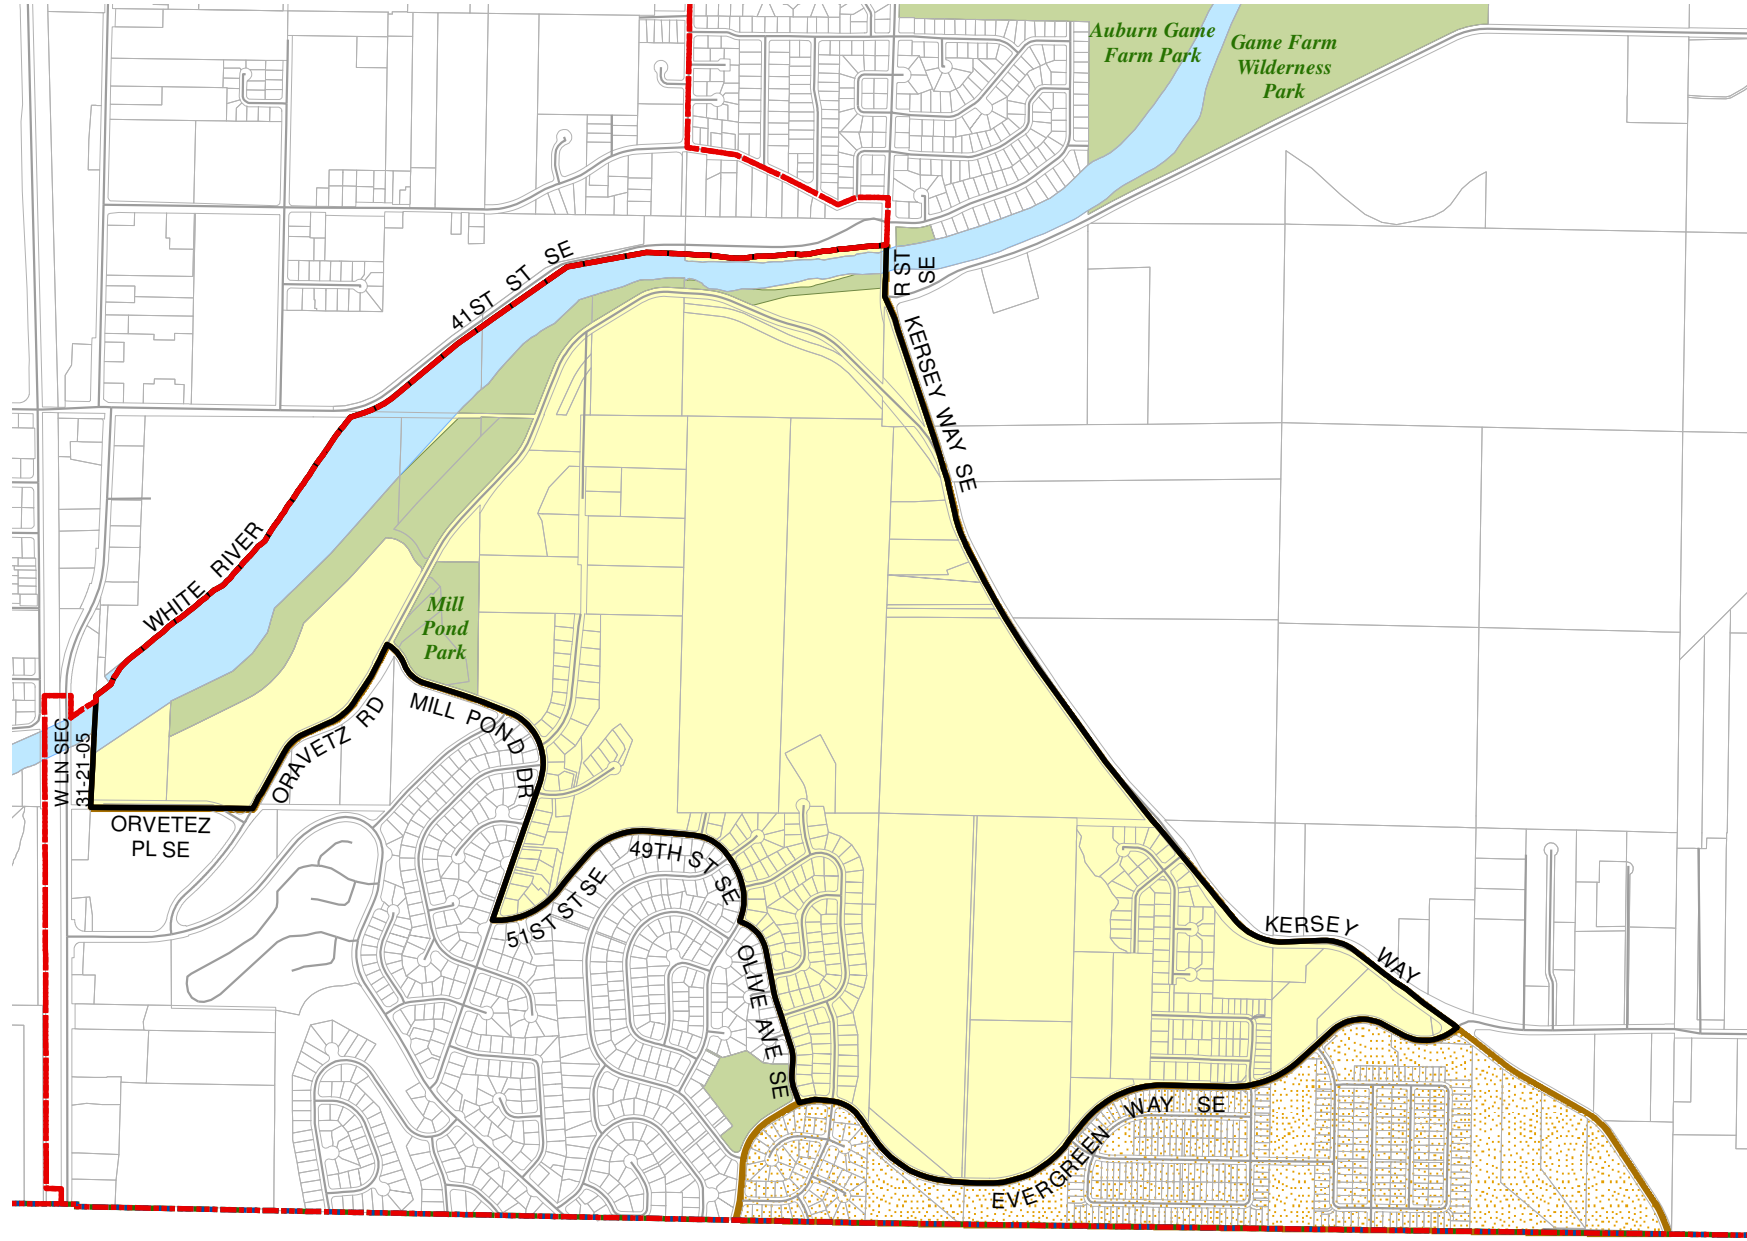

## Legend

-  Legislative District Boundaries
-  Congressional District Boundaries
-  Council District Boundaries
-  New Precinct
-  Old Precinct(s)

<b>Census Tract:</b> Tract 031000	<b>S-T-R:</b> 31-21-05
--------------------------------------	---------------------------

## Legend

-  Legislative District Boundaries
-  Congressional District Boundaries
-  Council District Boundaries
-  New Precinct
-  Old Precinct(s)

<b>Census Tract:</b> Tract 031000	<b>S-T-R:</b> 33-21-05
--------------------------------------	---------------------------

## Legend

-  Legislative District Boundaries
-  Congressional District Boundaries
-  Council District Boundaries
-  New Precinct
-  Old Precinct(s)

<b>Census Tract:</b> Tract 030503	<b>S-T-R:</b> 31-22-05
--------------------------------------	---------------------------

## Legend

-  Legislative District Boundaries
-  Congressional District Boundaries
-  Council District Boundaries
-  New Precinct
-  Old Precinct(s)

<b>Census Tract:</b> Tract 029602	<b>S-T-R:</b> 33-22-05
--------------------------------------	---------------------------