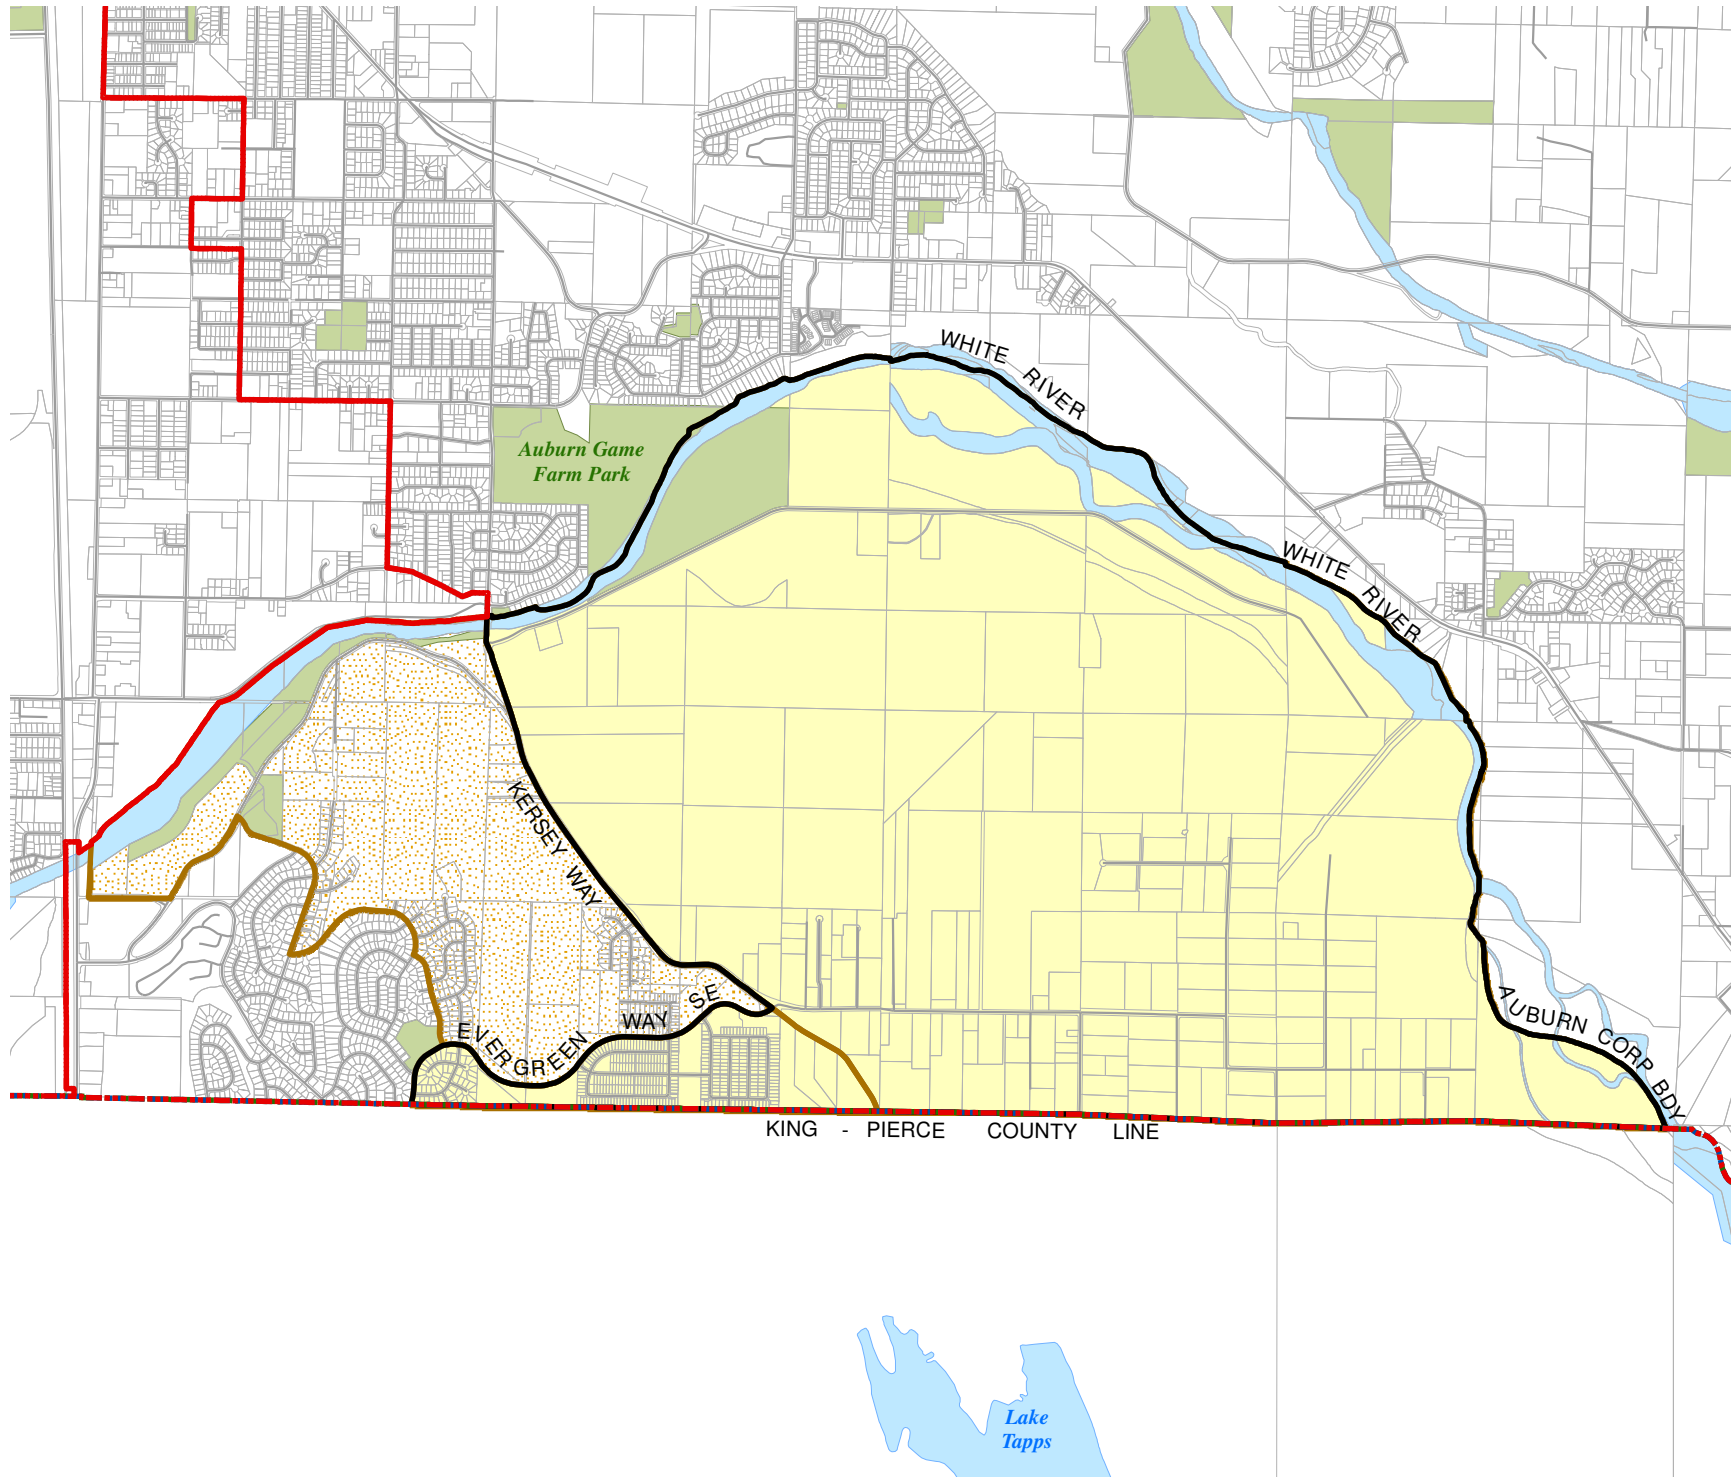

## Legend

-  Legislative District Boundaries
-  Congressional District Boundaries
-  Council District Boundaries
-  New Precinct
-  Old Precinct(s)

<b>Census Tract:</b> Tract 031000	<b>S-T-R:</b> 31-21-05
--------------------------------------	---------------------------

## Legend

-  Legislative District Boundaries
-  Congressional District Boundaries
-  Council District Boundaries
-  New Precinct
-  Old Precinct(s)

<b>Census Tract:</b> Tract 031000	<b>S-T-R:</b> 33-21-05
--------------------------------------	---------------------------

## Legend

-  Legislative District Boundaries
-  Congressional District Boundaries
-  Council District Boundaries
-  New Precinct
-  Old Precinct(s)

<b>Census Tract:</b> Tract 030503	<b>S-T-R:</b> 31-22-05
--------------------------------------	---------------------------