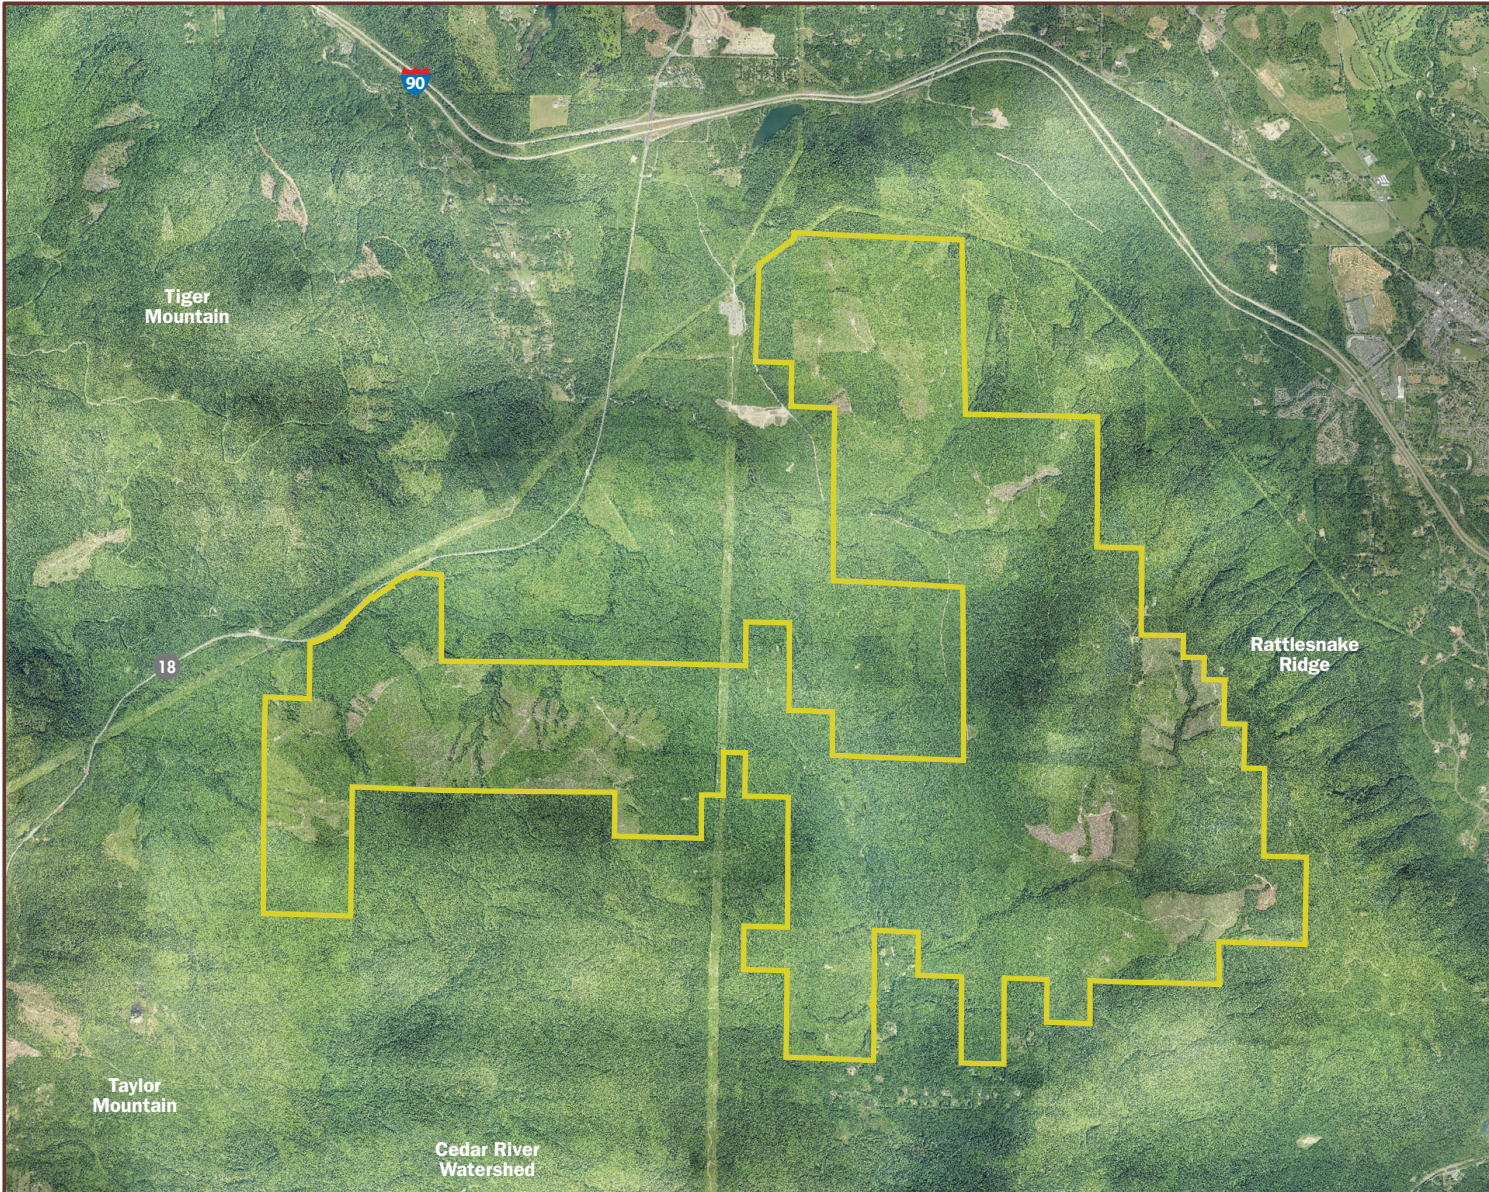

PROPOSED RAGING RIVER PROJECT AREA AERIAL MAP

Proposed WA DNR Acquisition

King County
Department of
Natural Resources and Parks
Water and Land Resources Division