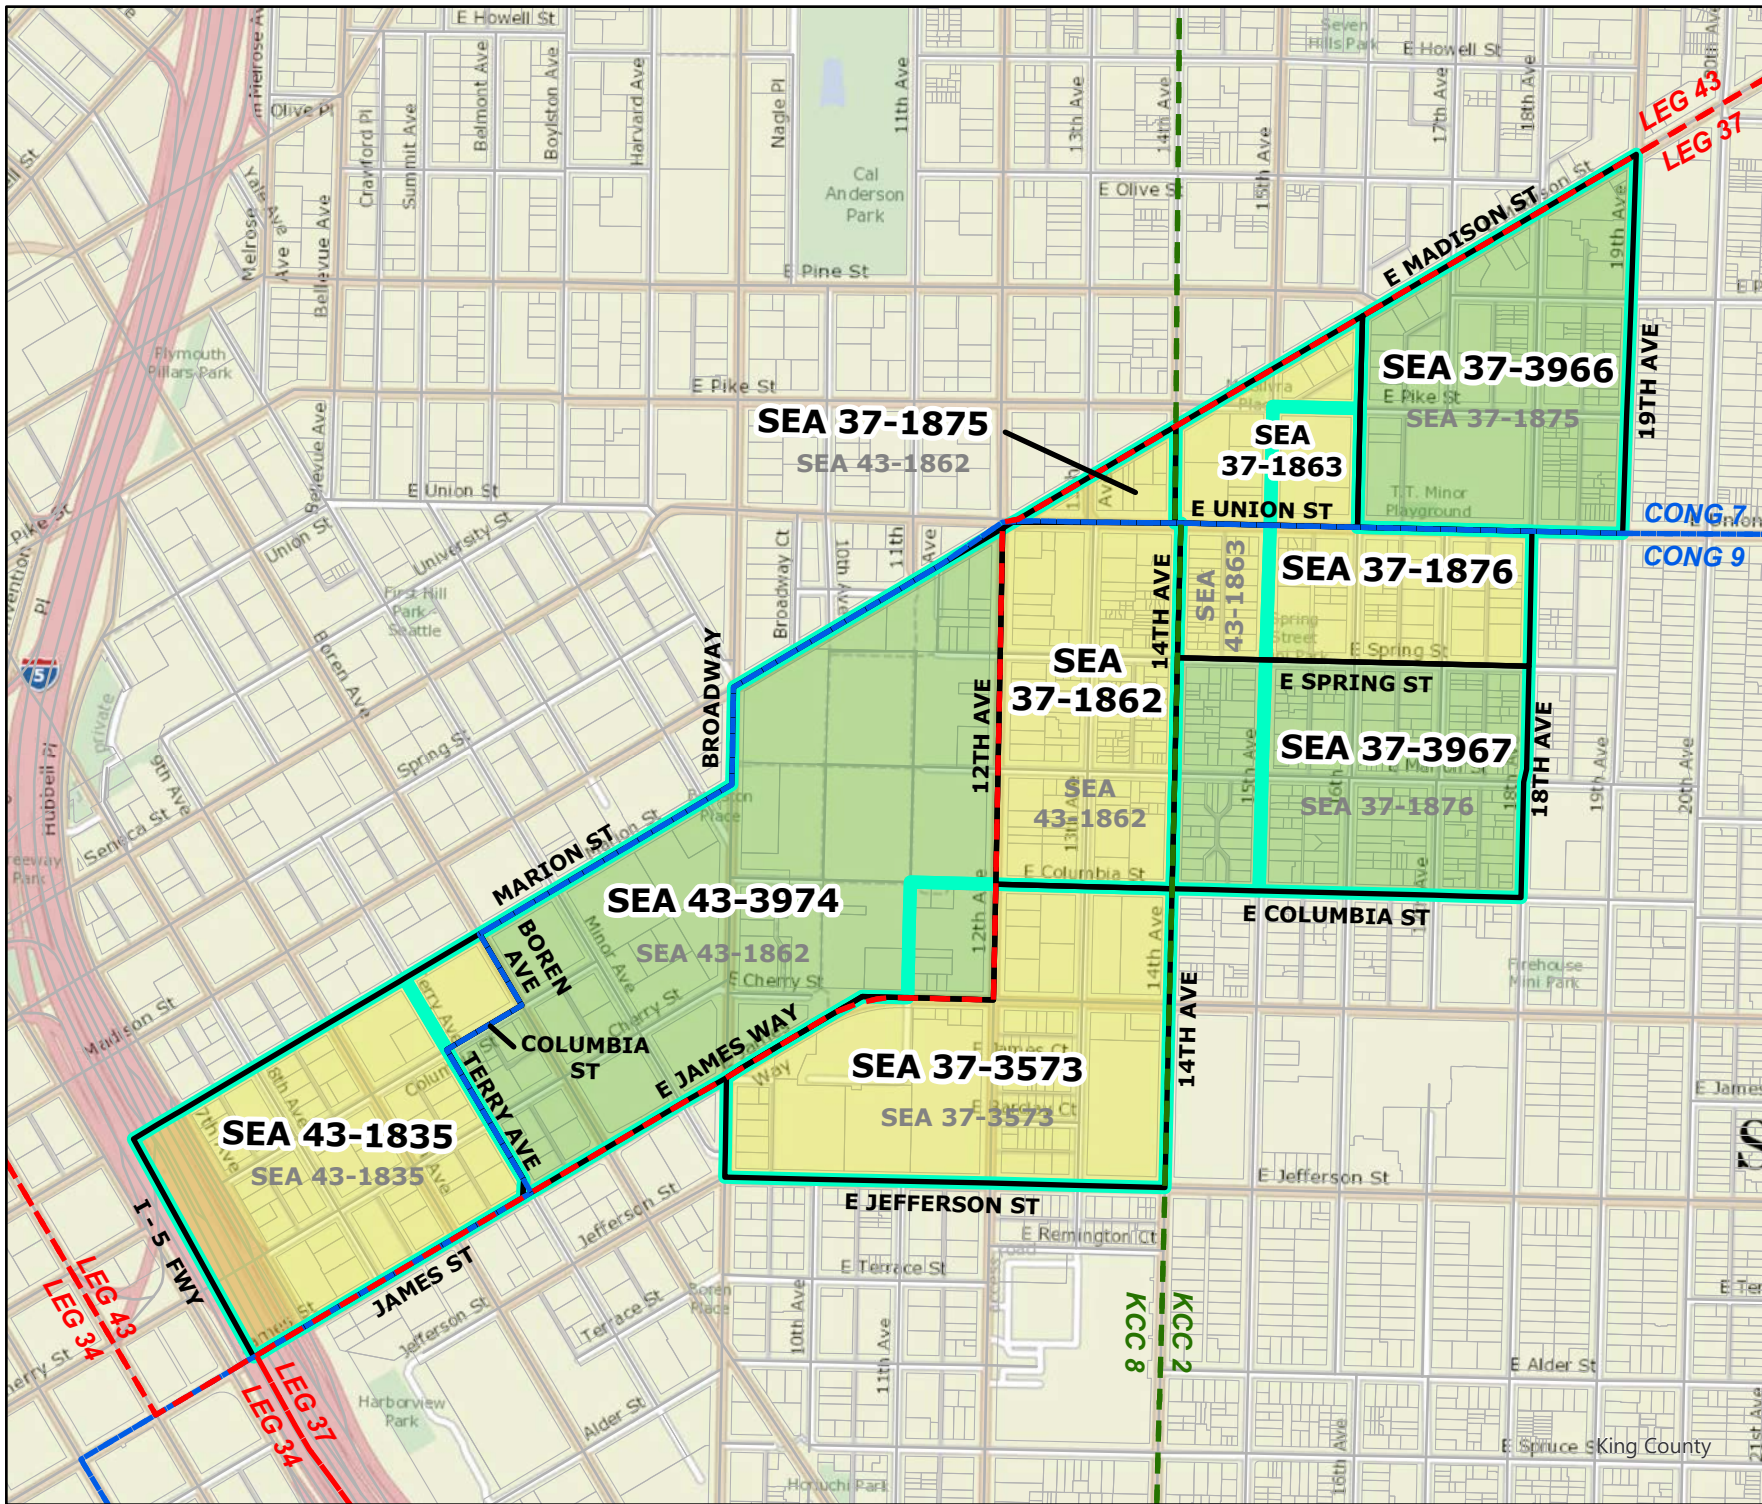

Original Precinct(s) and OLD Districts				
1827	SEA 37-1827	37	9	2
3672	SEA 37-3672	37	9	2
1839	SEA 37-1839	37	9	2

*: Denotes precinct(s) that have been abolished.
Precinct map produced by King County GIS Elections in accordance with KCC 1.12.101 & RCW 29A.16.040

Legend

- Original Precinct(s)
- New Precinct(s)
- Altered Precinct(s)
- Legislative Districts
- Congressional Districts
- King County Council Districts

2022 Leg | Cong | KC Redistricting

Code	Precinct Name	NEW LG	NEW CG	NEW CC
3966	SEA 37-3966	37	7	2
3967	SEA 37-3967	37	9	2
3974	SEA 43-3974	43	9	8
1835	SEA 43-1835	43	7	8
1862	SEA 37-1862	37	9	8
1863	SEA 37-1863	37	7	2
1875	SEA 37-1875	37	7	8
1876	SEA 37-1876	37	9	2
3573	SEA 37-3573	37	9	8

Original Precinct(s) and OLD Districts

1835	SEA 43-1835	43	9	8
1862	SEA 43-1862	43	9	8
1863	SEA 43-1863	43	8	2
1875	SEA 37-1875	37	9	2
1876	SEA 37-1876	37	9	2
3573	SEA 37-3573	37	9	8

*: Denotes precinct(s) that have been abolished.
 Precinct map produced by King County GIS Elections in accordance with KCC 1.12.101 & RCW 29A.16.040