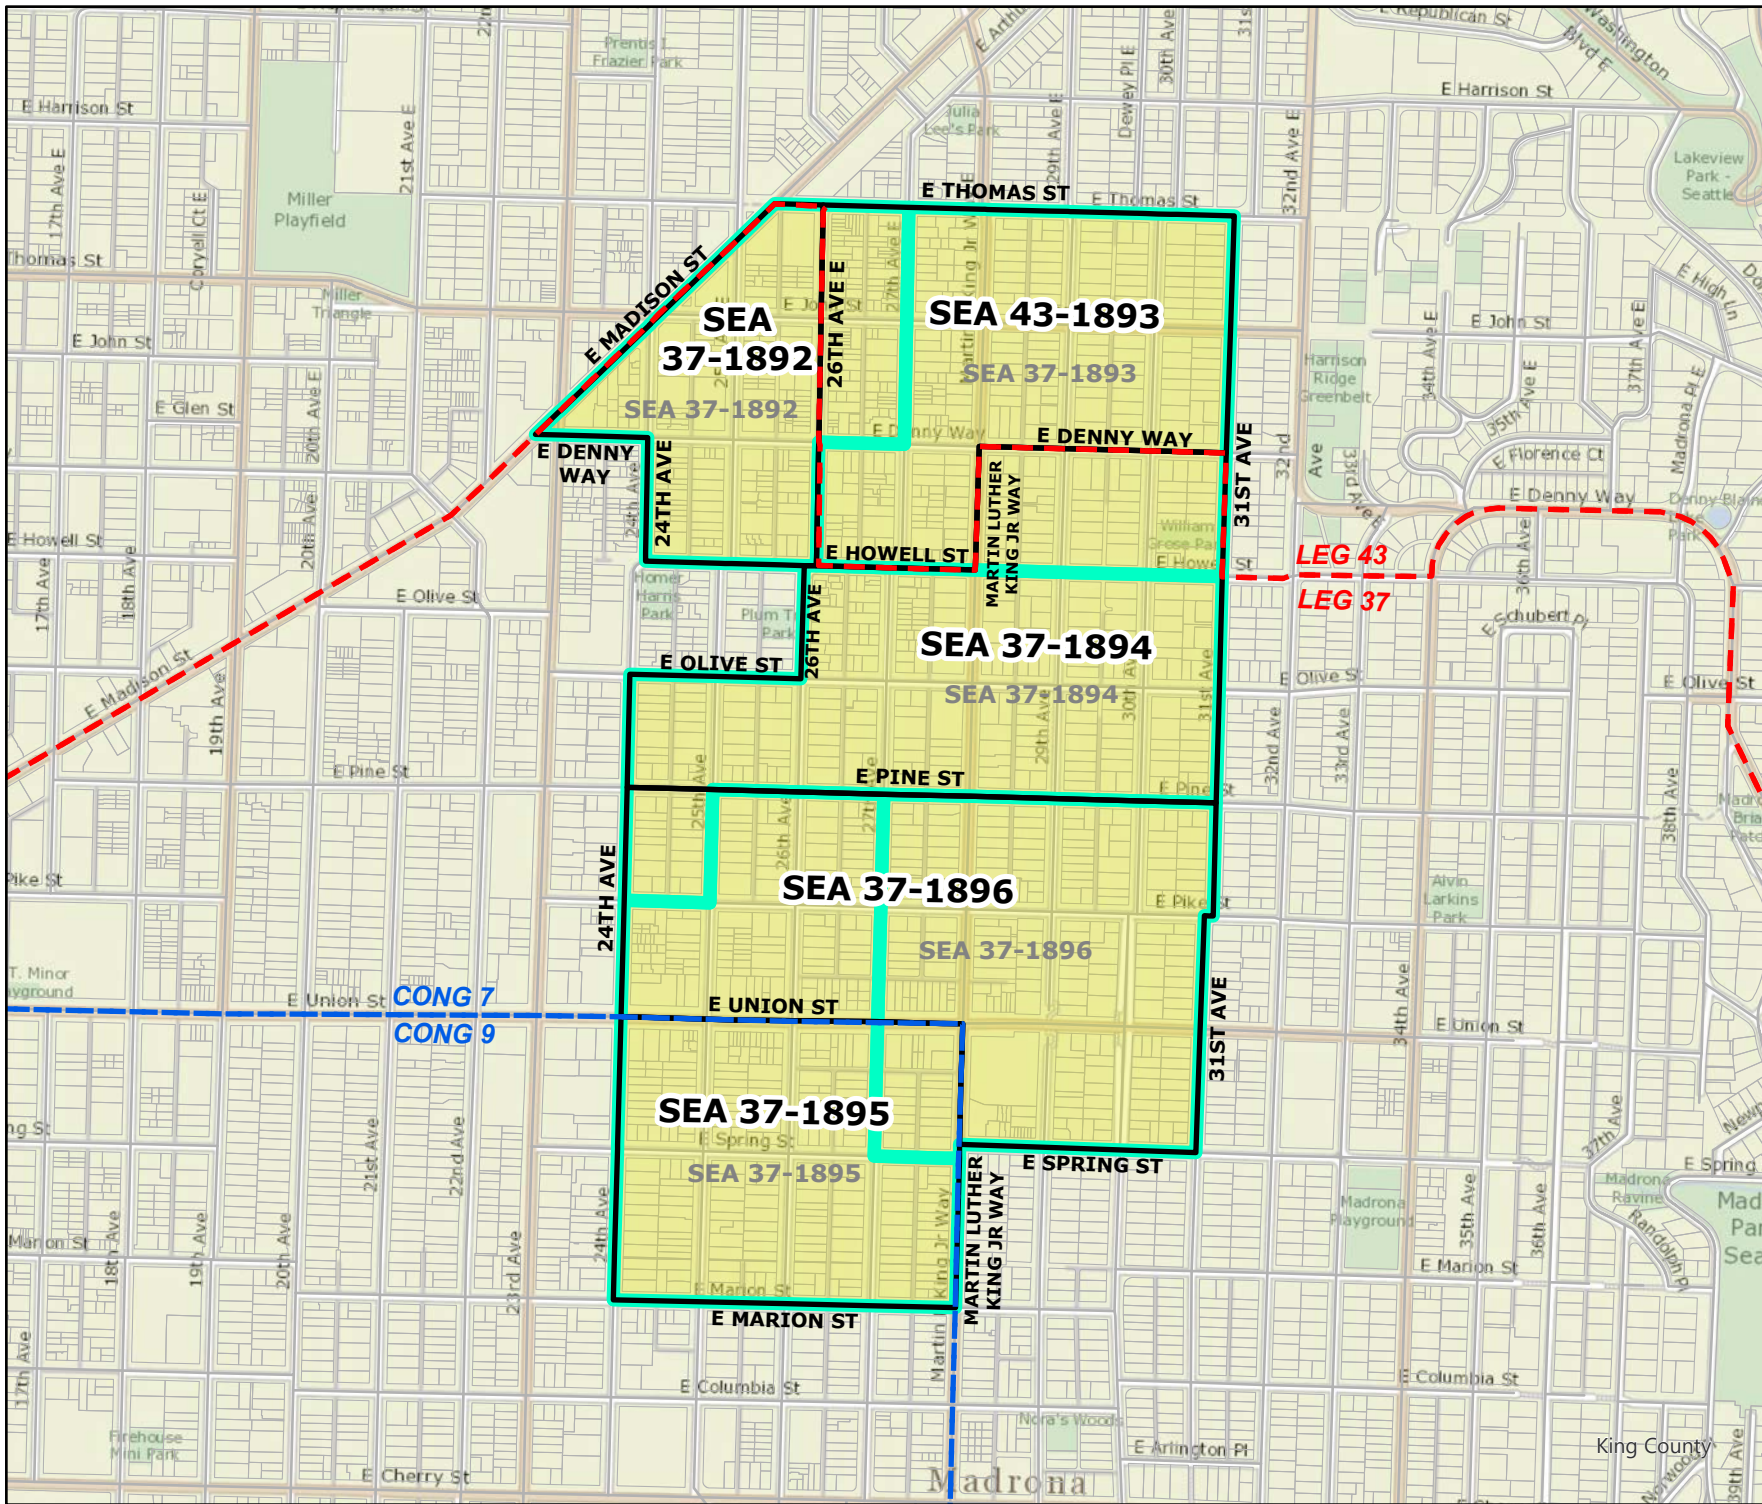

Original Precinct(s) and OLD Districts				
1884	SEA 37-1884	37	9	2
1885	SEA 37-1885	37	9	2

*: Denotes precinct(s) that have been abolished.
Precinct map produced by King County GIS Elections in accordance with KCC 1.12.101 & RCW 29A.16.040

Legend

-  Original Precinct(s)
-  New Precinct(s)
-  Altered Precinct(s)
-  Legislative Districts
-  Congressional Districts
-  King County Council Districts

2022 Leg|Cong|KC Redistricting

Code	Precinct Name	NEW LG	NEW CG	NEW CC
1892	SEA 37-1892	37	7	2
1893	SEA 43-1893	43	7	2
1894	SEA 37-1894	37	7	2
1895	SEA 37-1895	37	9	2
1896	SEA 37-1896	37	7	2

Original Precinct(s) and OLD Districts				
1892	SEA 37-1892	37	9	2
1893	SEA 37-1893	37	9	2
1894	SEA 37-1894	37	9	2
1895	SEA 37-1895	37	9	2
1896	SEA 37-1896	37	9	2

*: Denotes precinct(s) that have been abolished.
 Precinct map produced by King County GIS Elections in accordance with KCC 1.12.101 & RCW 29A.16.040