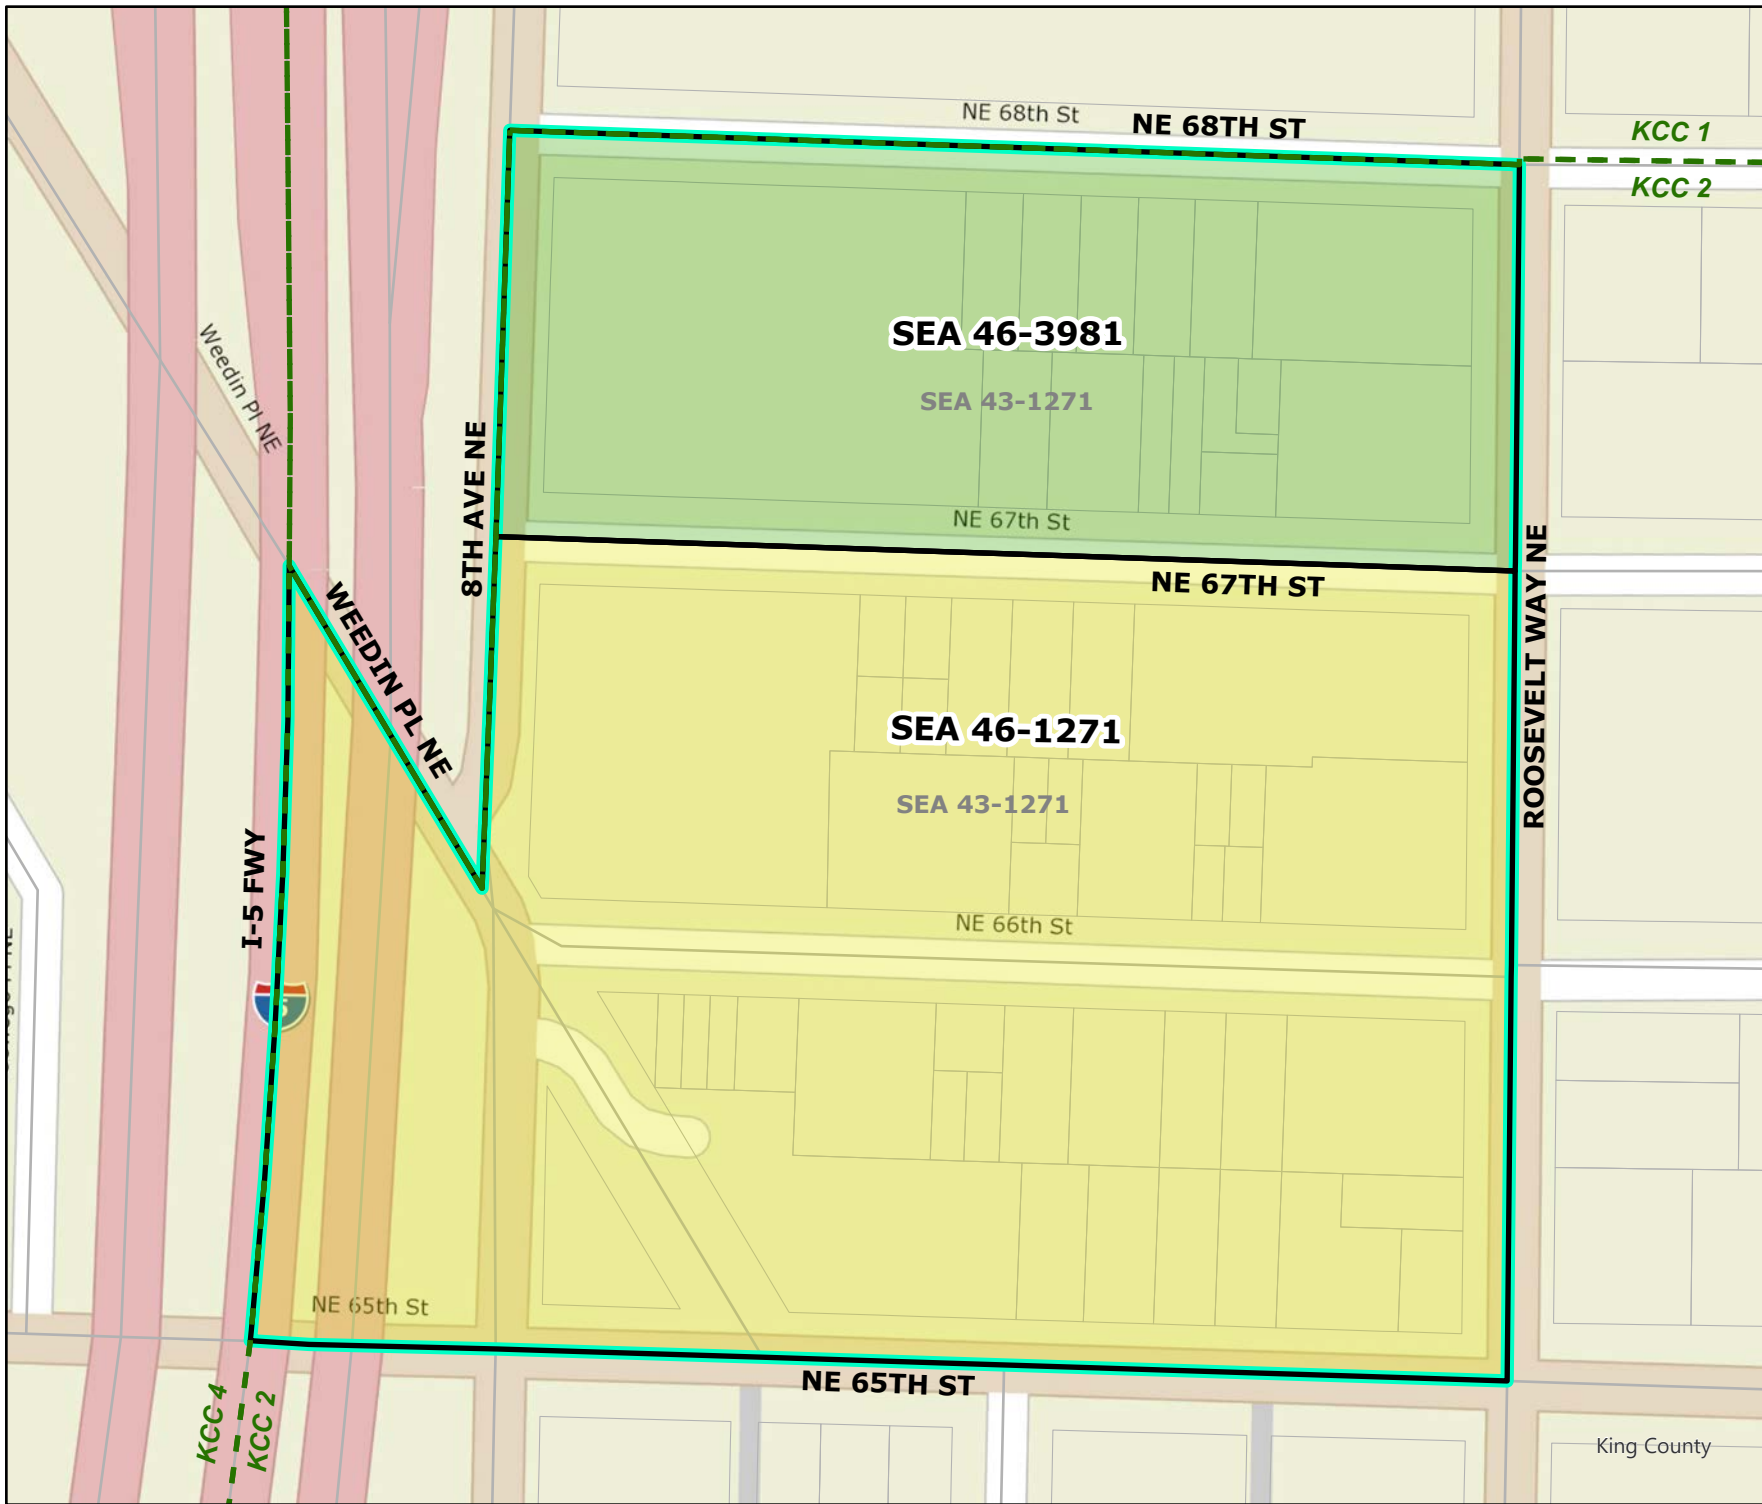

2022 Leg | Cong | KC Redistricting

Code	Precinct Name	NEW LG	NEW CG	NEW CC
3981	SEA 46-3981	46	7	2
1271	SEA 46-1271	46	7	2

Original Precinct(s) and OLD Districts				
1271	SEA 43-1271	43	7	2

*: Denotes precinct(s) that have been abolished.
Precinct map produced by King County GIS Elections in accordance with KCC 1.12.101 & RCW 29A.16.040

Legend

- Original Precinct(s)
- New Precinct(s)
- Altered Precinct(s)
- Legislative Districts
- Congressional Districts
- King County Council Districts