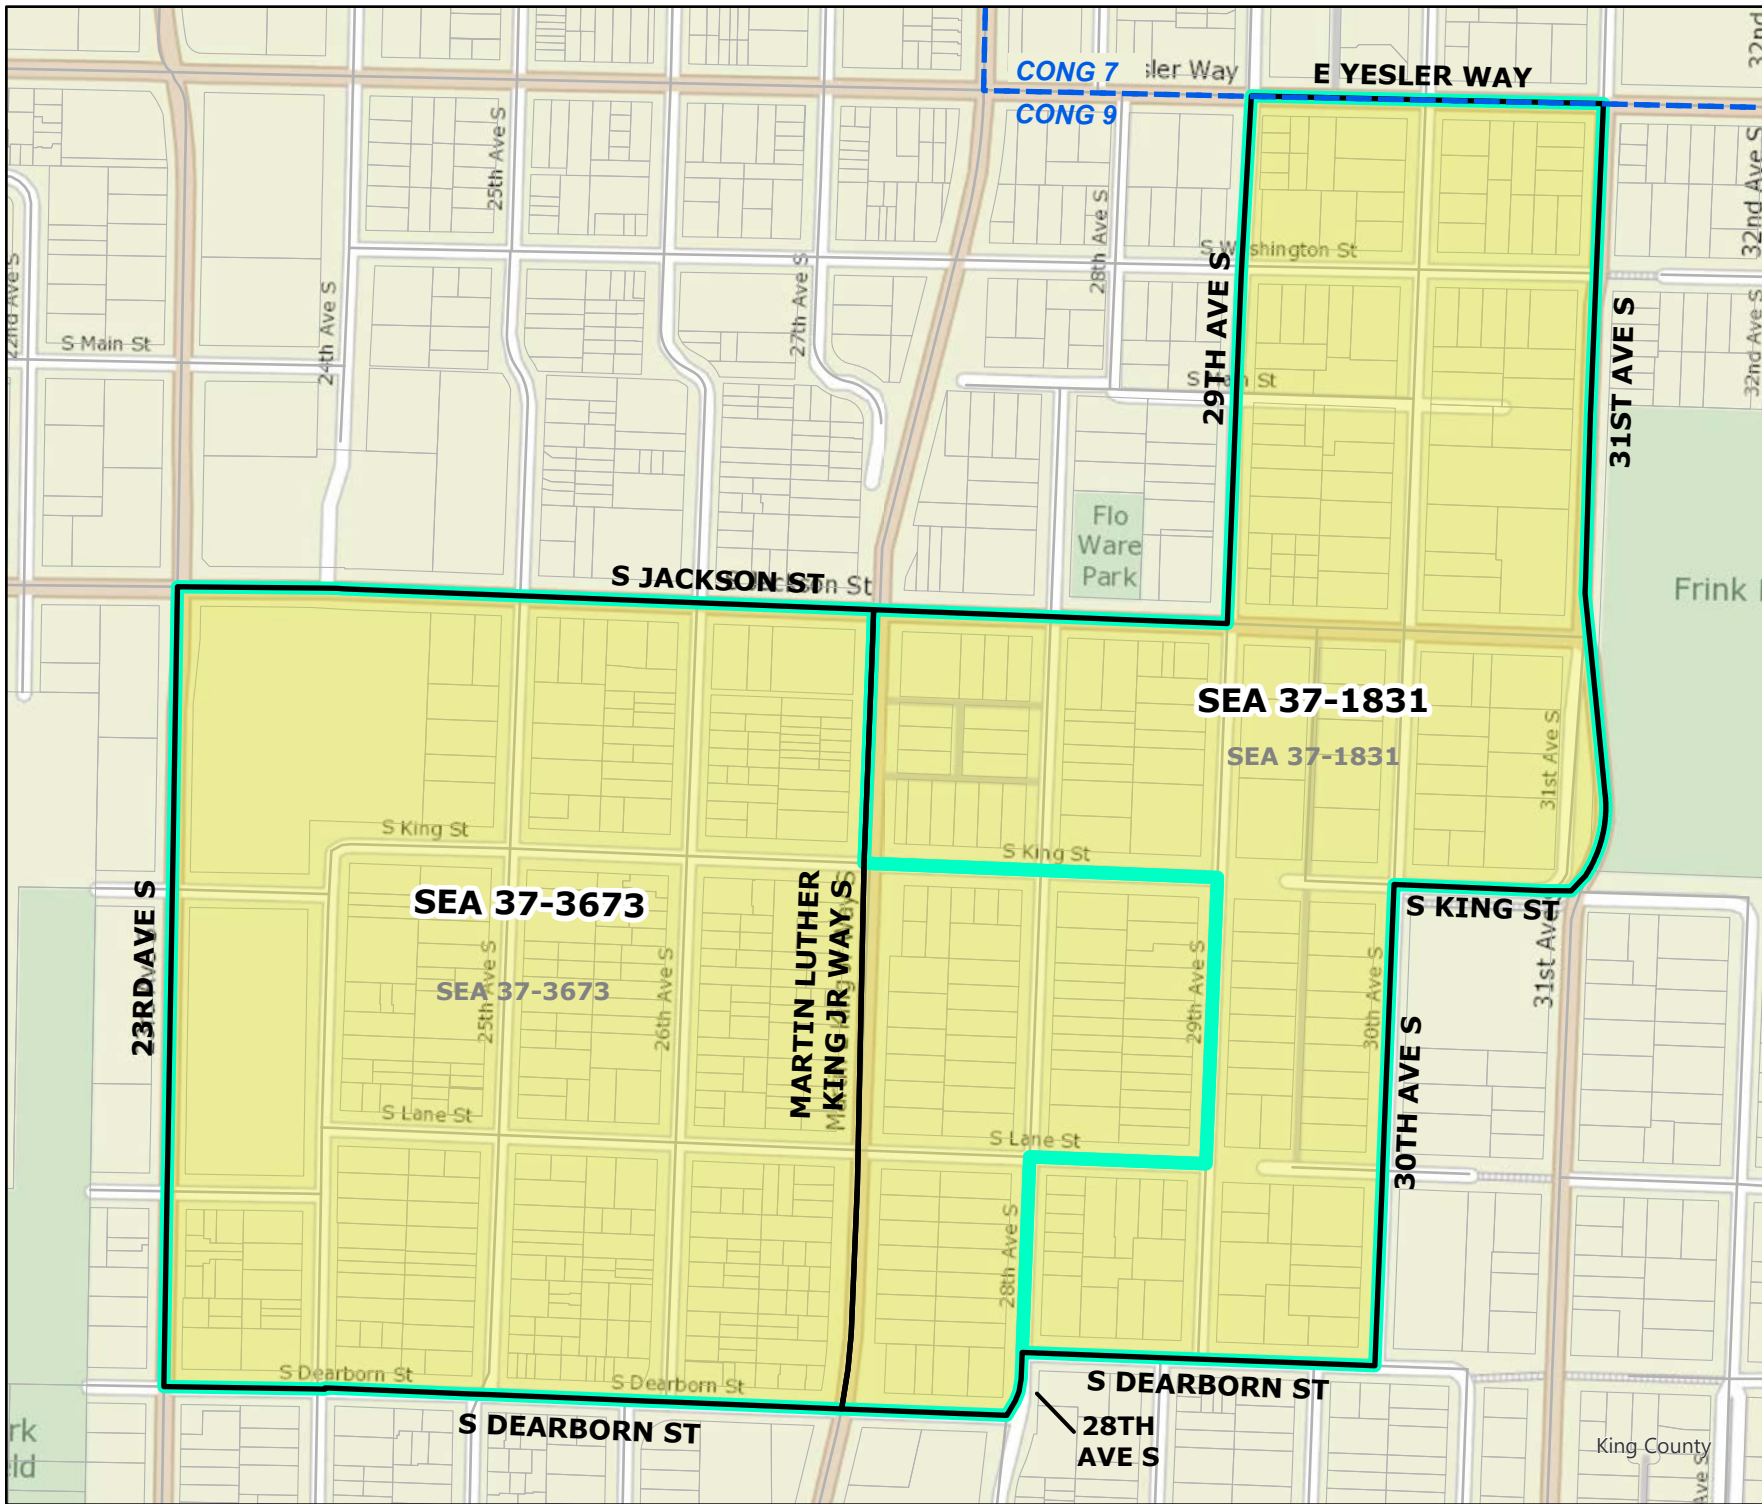

2022 Leg|Cong|KC Redistricting

Code	Precinct Name	NEW LG	NEW CG	NEW CC
3673	SEA 37-3673	37	9	2
1831	SEA 37-1831	37	9	2

Original Precinct(s) and OLD Districts				
3673	SEA 37-3673	37	9	2
1831	SEA 37-1831	37	9	2

*: Denotes precinct(s) that have been abolished.
Precinct map produced by King County GIS Elections in accordance with KCC 1.12.101 & RCW 29A.16.040

Legend

- Original Precinct(s)
- New Precinct(s)
- Altered Precinct(s)
- Legislative Districts
- Congressional Districts
- King County Council Districts