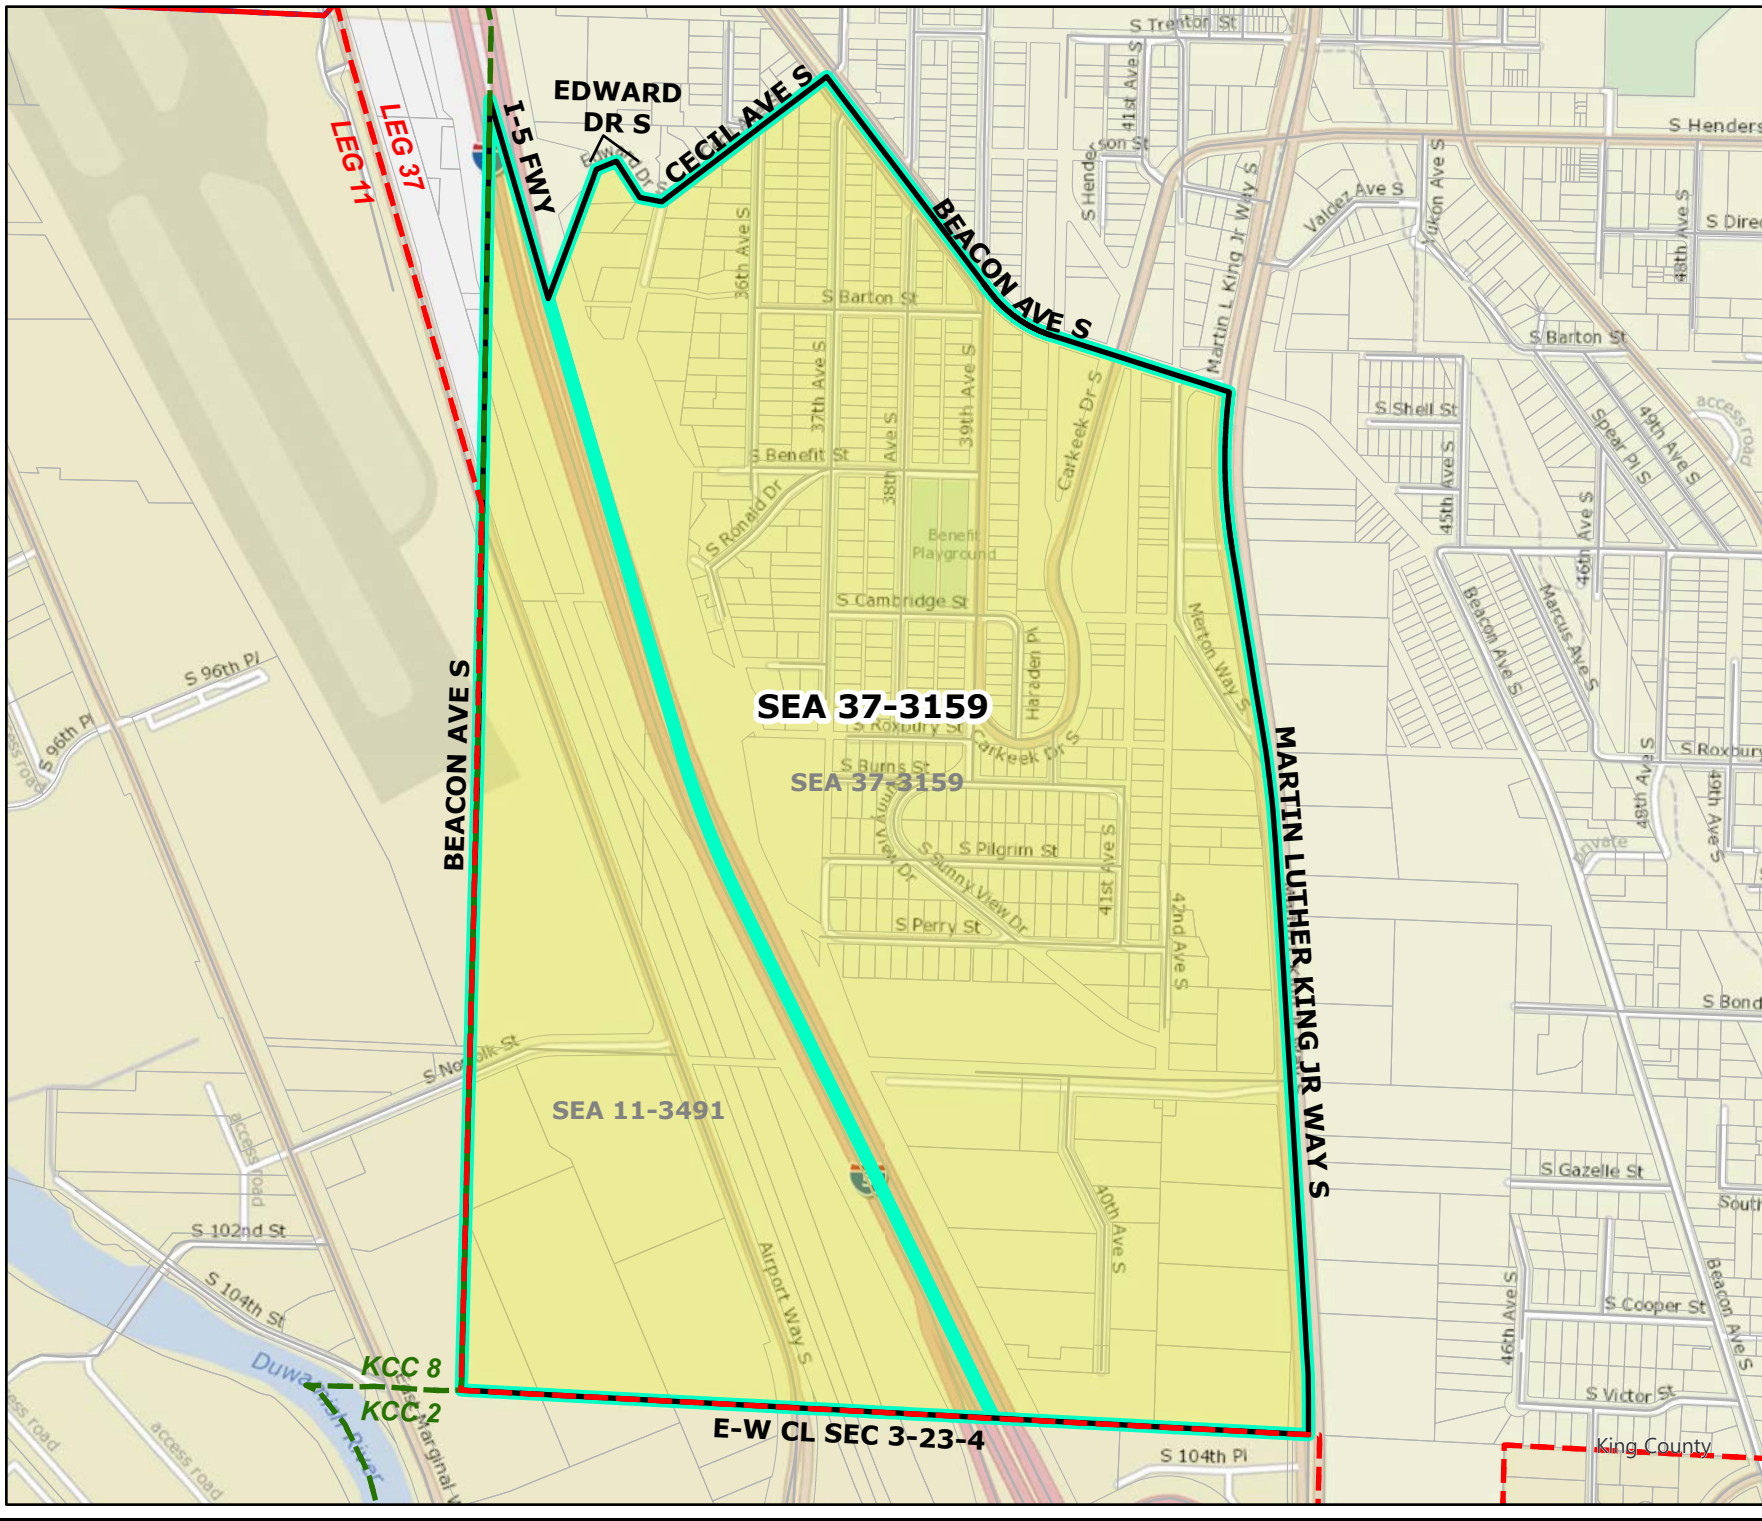

2022 Leg|Cong|KC Redistricting

Code	Precinct Name	NEW LG	NEW CG	NEW CC
3159	SEA 37-3159	37	9	2

Original Precinct(s) and OLD Districts				
3159	SEA 37-3159	37	9	2
3491	SEA 11-3491*	11	9	8

*: Denotes precinct(s) that have been abolished.
 Precinct map produced by King County GIS Elections in accordance with KCC 1.12.101 & RCW 29A.16.040