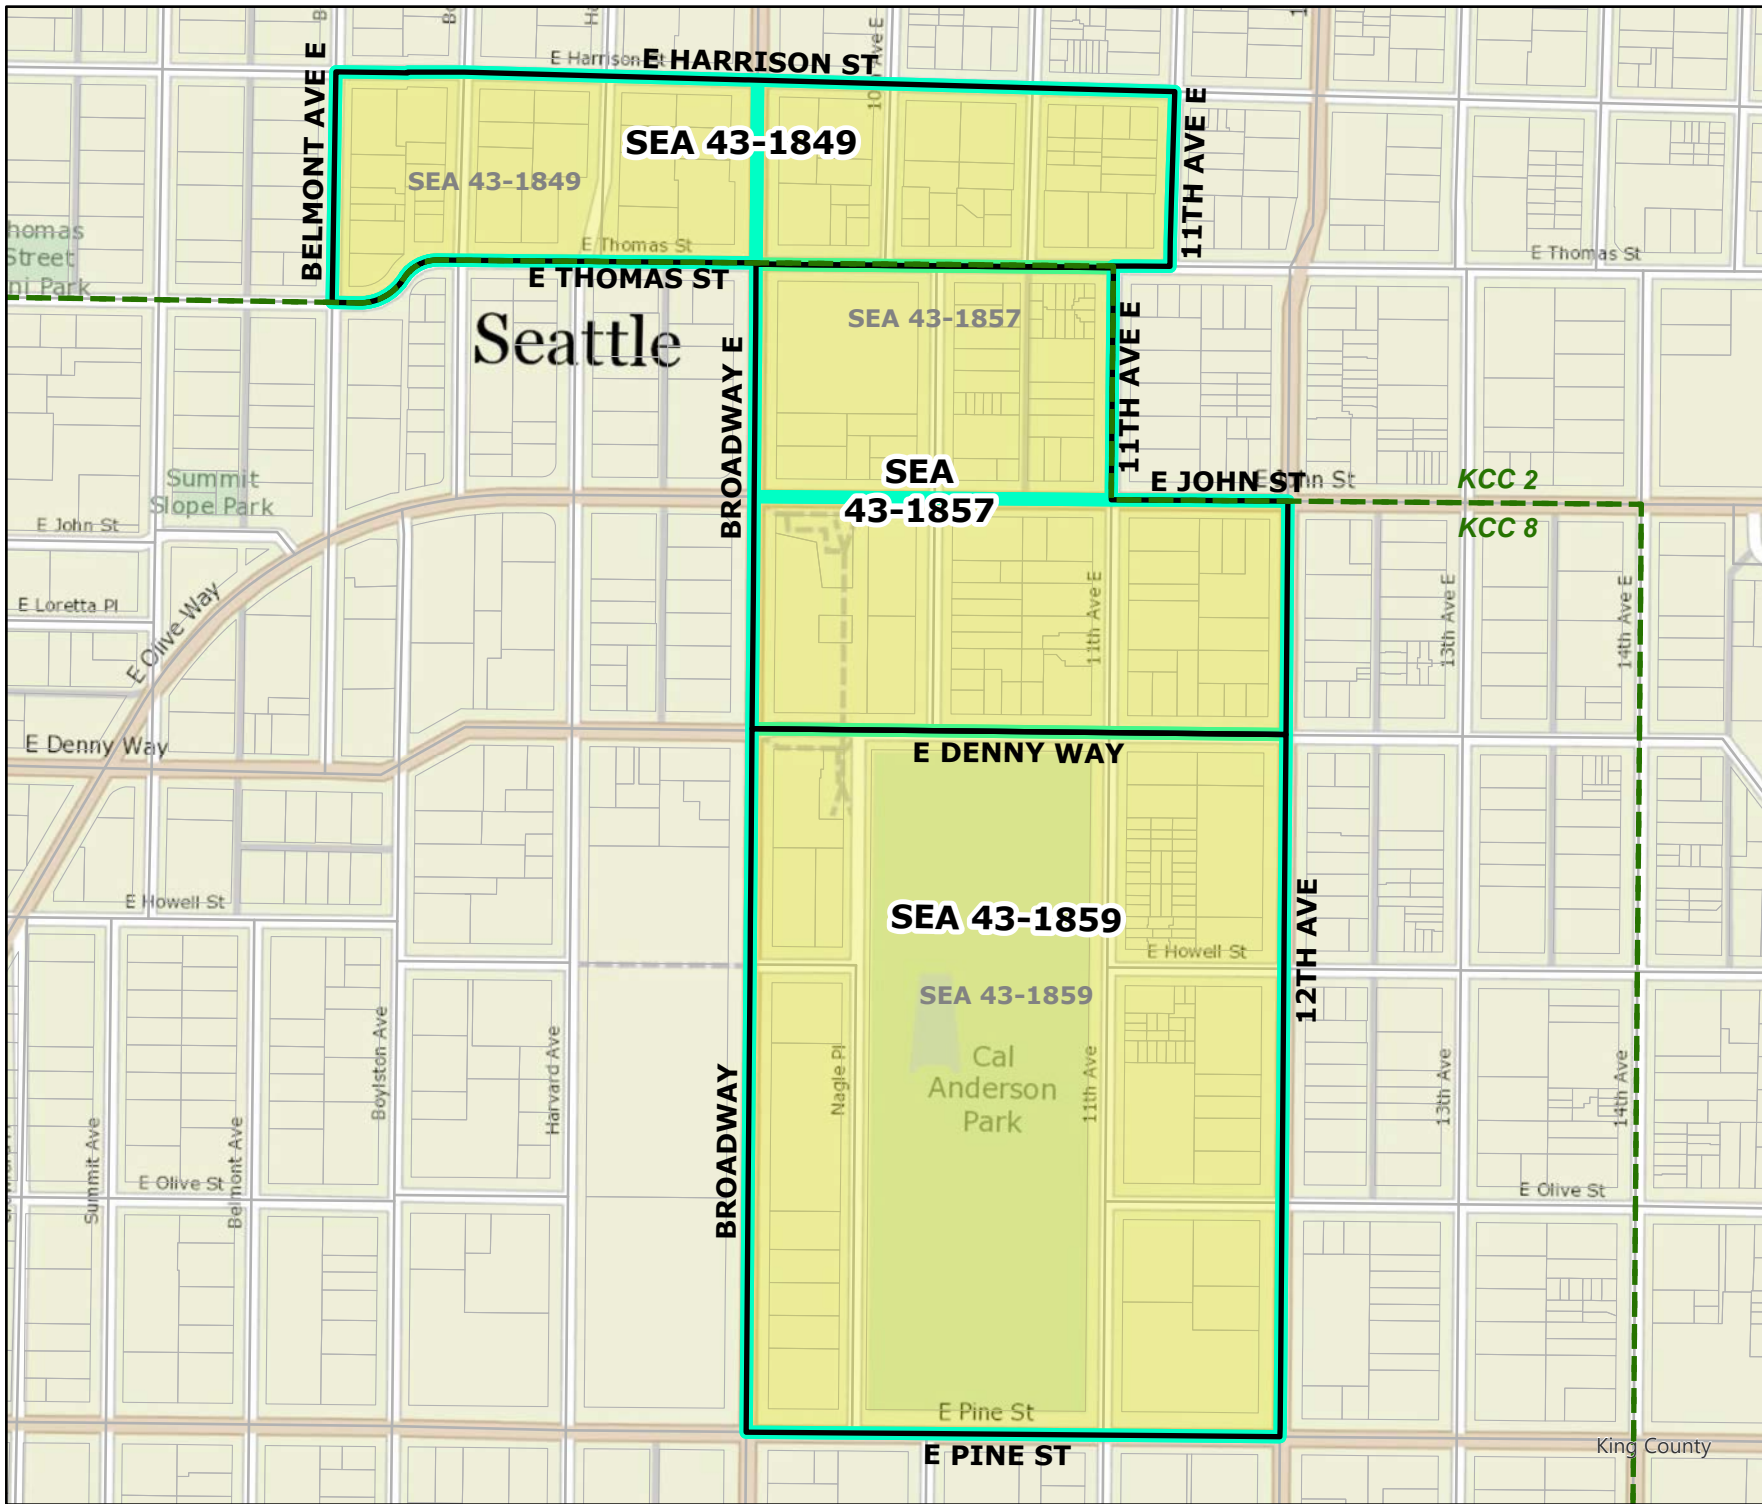

2022 Leg | Cong | KC Redistricting

Code	Precinct Name	NEW LG	NEW CG	NEW CC
1857	SEA 43-1857	43	7	8
1859	SEA 43-1859	43	7	8
1849	SEA 43-1849	43	7	2

Original Precinct(s) and OLD Districts				
1857	SEA 43-1857	43	7	8
1859	SEA 43-1859	43	7	8
1849	SEA 43-1849	43	7	8

*: Denotes precinct(s) that have been abolished.
Precinct map produced by King County GIS Elections in accordance with KCC 1.12.101 & RCW 29A.16.040

Legend

- Original Precinct(s)
- New Precinct(s)
- Altered Precinct(s)
- Legislative Districts
- Congressional Districts
- King County Council Districts