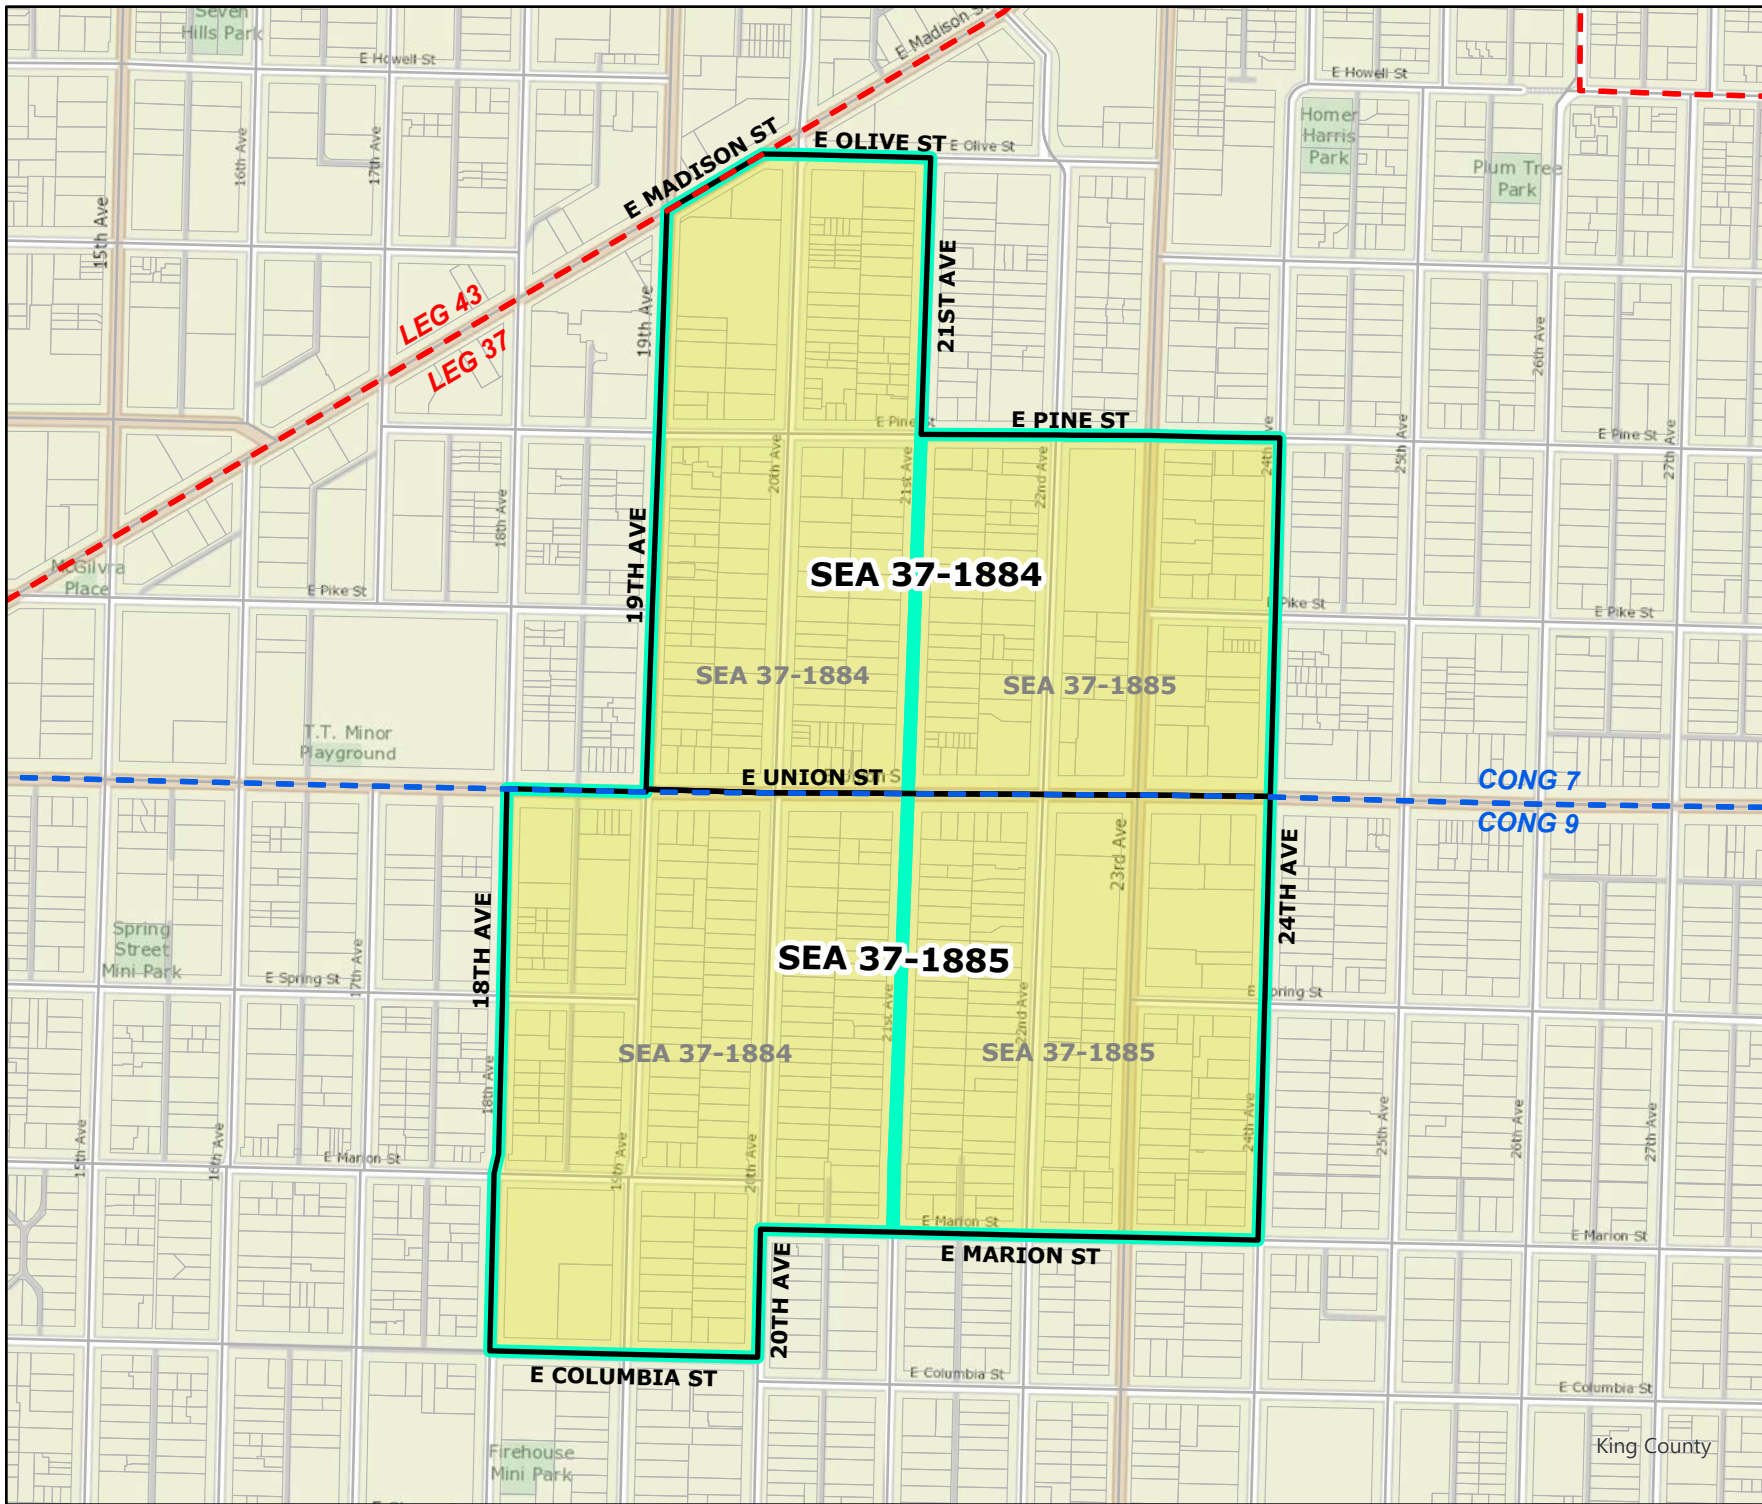

2022 Leg|Cong|KC Redistricting

Code	Precinct Name	NEW LG	NEW CG	NEW CC
1884	SEA 37-1884	37	7	2
1885	SEA 37-1885	37	9	2

Original Precinct(s) and OLD Districts				
1884	SEA 37-1884	37	9	2
1885	SEA 37-1885	37	9	2

*: Denotes precinct(s) that have been abolished.
Precinct map produced by King County GIS Elections in accordance with KCC 1.12.101 & RCW 29A.16.040

Legend

- Original Precinct(s)
- New Precinct(s)
- Altered Precinct(s)
- Legislative Districts
- Congressional Districts
- King County Council Districts