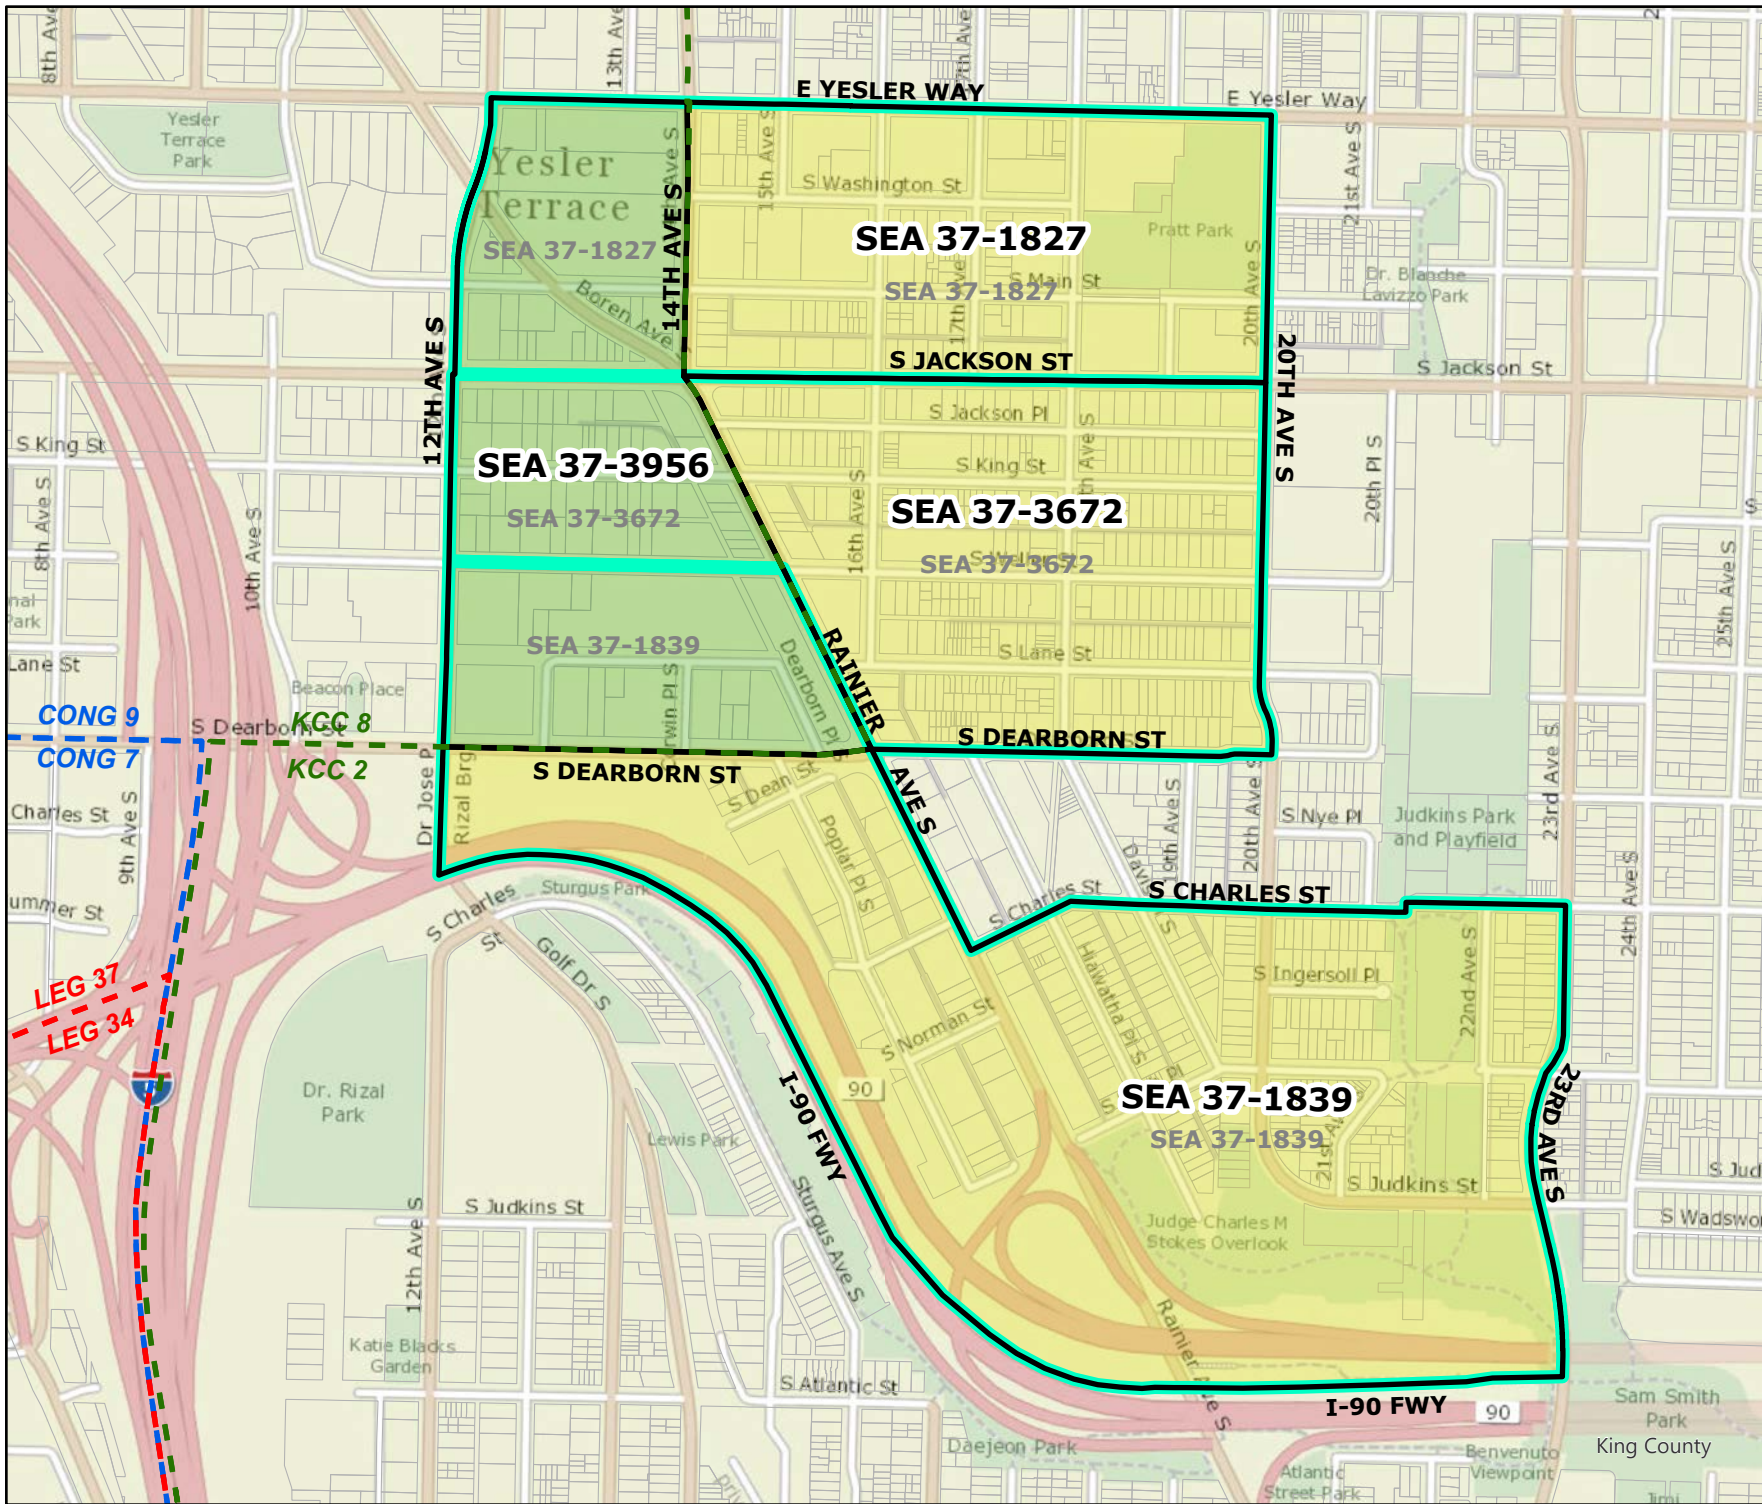

2022 Leg|Cong|KC Redistricting

Code	Precinct Name	NEW LG	NEW CG	NEW CC
3159	SEA 37-3159	37	9	2

Original Precinct(s) and OLD Districts				
3159	SEA 37-3159	37	9	2
3491	SEA 11-3491*	11	9	8

*: Denotes precinct(s) that have been abolished.
 Precinct map produced by King County GIS Elections in accordance with KCC 1.12.101 & RCW 29A.16.040

Legend

- Original Precinct(s)
- New Precinct(s)
- Altered Precinct(s)
- Legislative Districts
- Congressional Districts
- King County Council Districts

2022 Leg|Cong|KC Redistricting

Code	Precinct Name	NEW LG	NEW CG	NEW CC
3956	SEA 37-3956	37	9	8
1827	SEA 37-1827	37	9	2
3672	SEA 37-3672	37	9	2
1839	SEA 37-1839	37	9	2

Original Precinct(s) and OLD Districts				
1827	SEA 37-1827	37	9	2
3672	SEA 37-3672	37	9	2
1839	SEA 37-1839	37	9	2

*: Denotes precinct(s) that have been abolished.
Precinct map produced by King County GIS Elections in accordance with KCC 1.12.101 & RCW 29A.16.040