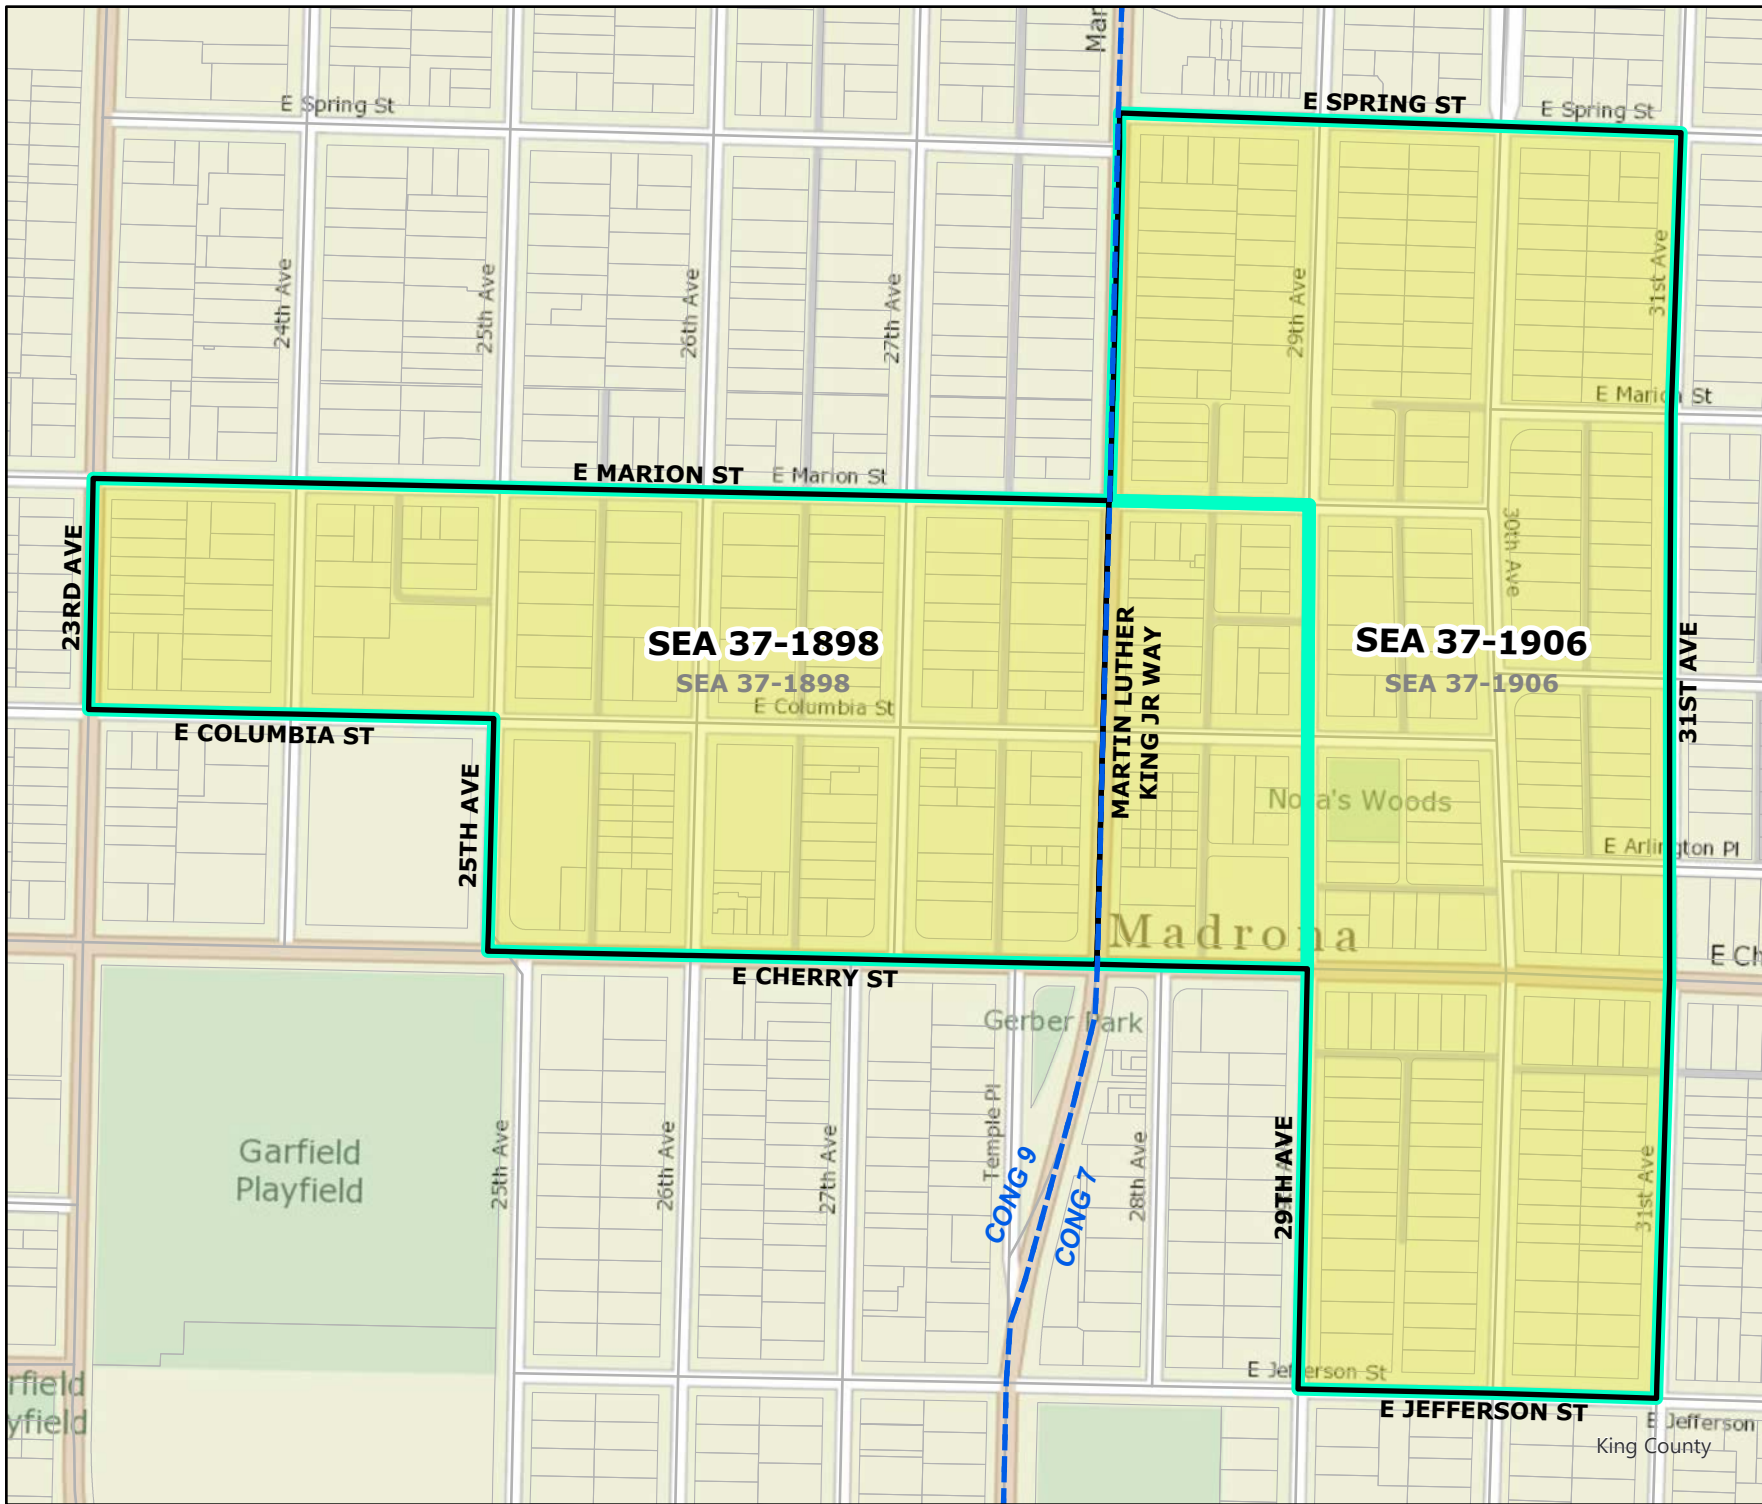

2022 Leg | Cong | KC Redistricting

Code	Precinct Name	NEW LG	NEW CG	NEW CC
1898	SEA 37-1898	37	9	2
1906	SEA 37-1906	37	7	2

Original Precinct(s) and OLD Districts				
1898	SEA 37-1898	37	9	2
1906	SEA 37-1906	37	9	2

*: Denotes precinct(s) that have been abolished.
Precinct map produced by King County GIS Elections in accordance with KCC 1.12.101 & RCW 29A.16.040

Legend

- Original Precinct(s)
- New Precinct(s)
- Altered Precinct(s)
- Legislative Districts
- Congressional Districts
- King County Council Districts