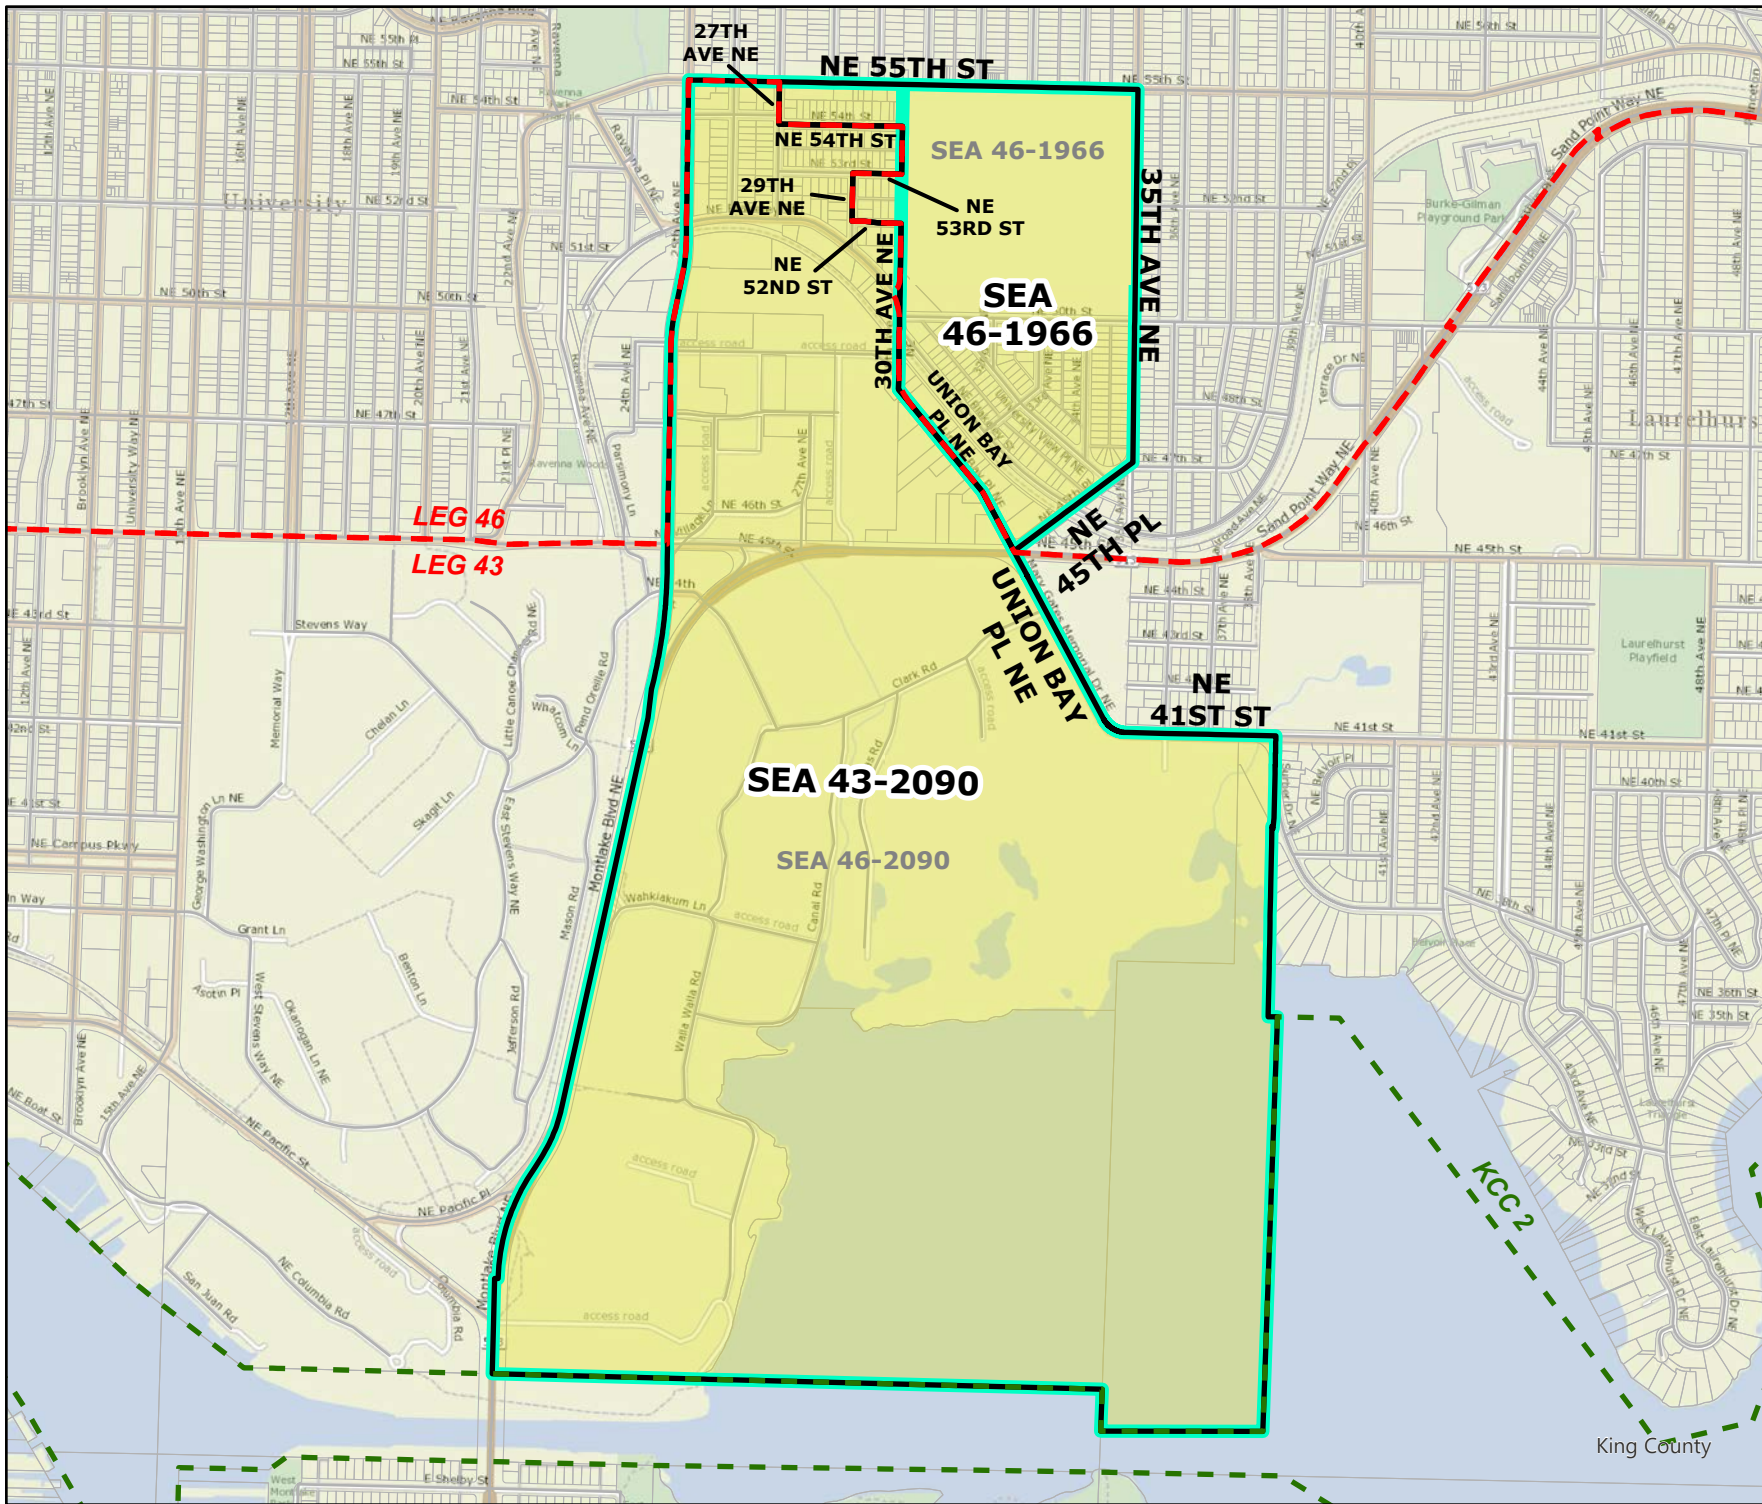

2022 Leg|Cong|KC Redistricting

Code	Precinct Name	NEW LG	NEW CG	NEW CC
1966	SEA 46-1966	46	7	2
2090	SEA 43-2090	43	7	2

Original Precinct(s) and OLD Districts				
1966	SEA 46-1966	46	7	2
2090	SEA 46-2090	46	7	2

*: Denotes precinct(s) that have been abolished.
Precinct map produced by King County GIS Elections in accordance with KCC 1.12.101 & RCW 29A.16.040

Legend

- Original Precinct(s)
- New Precinct(s)
- Altered Precinct(s)
- Legislative Districts
- Congressional Districts
- King County Council Districts