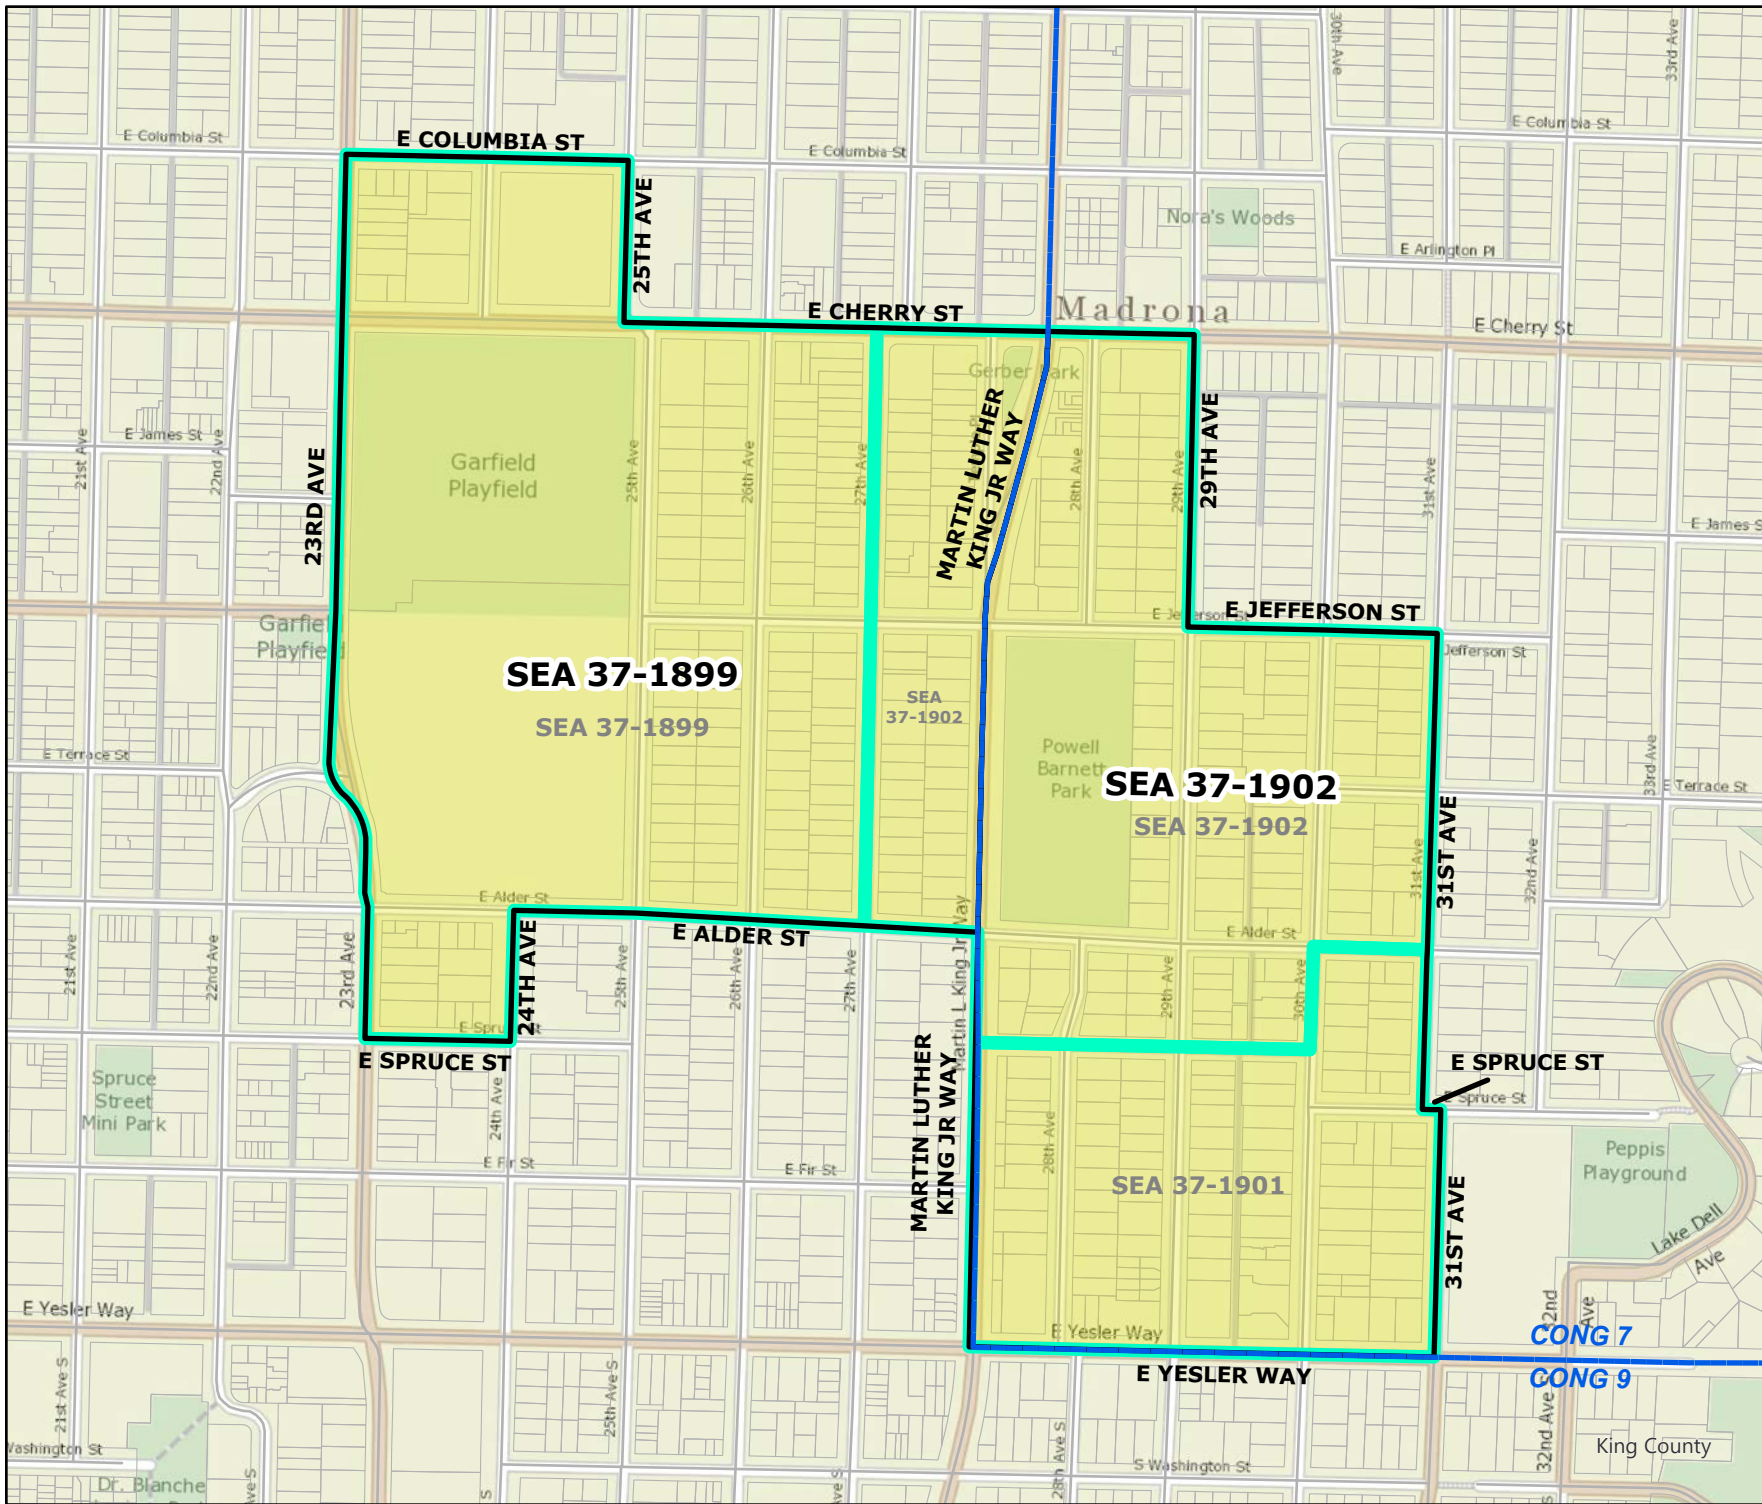

Legend

- Original Precinct(s)
- New Precinct(s)
- Altered Precinct(s)
- Legislative Districts
- Congressional Districts
- King County Council Districts

2022 Leg|Cong|KC Redistricting

Code	Precinct Name	NEW LG	NEW CG	NEW CC
1899	SEA 37-1899	37	9	2
1902	SEA 37-1902	37	7	2

Original Precinct(s) and OLD Districts				
1899	SEA 37-1899	37	9	2
1901	SEA 37-1901*	37	9	2
1902	SEA 37-1902	37	9	2

*: Denotes precinct(s) that have been abolished.
Precinct map produced by King County GIS Elections in accordance with KCC 1.12.101 & RCW 29A.16.040