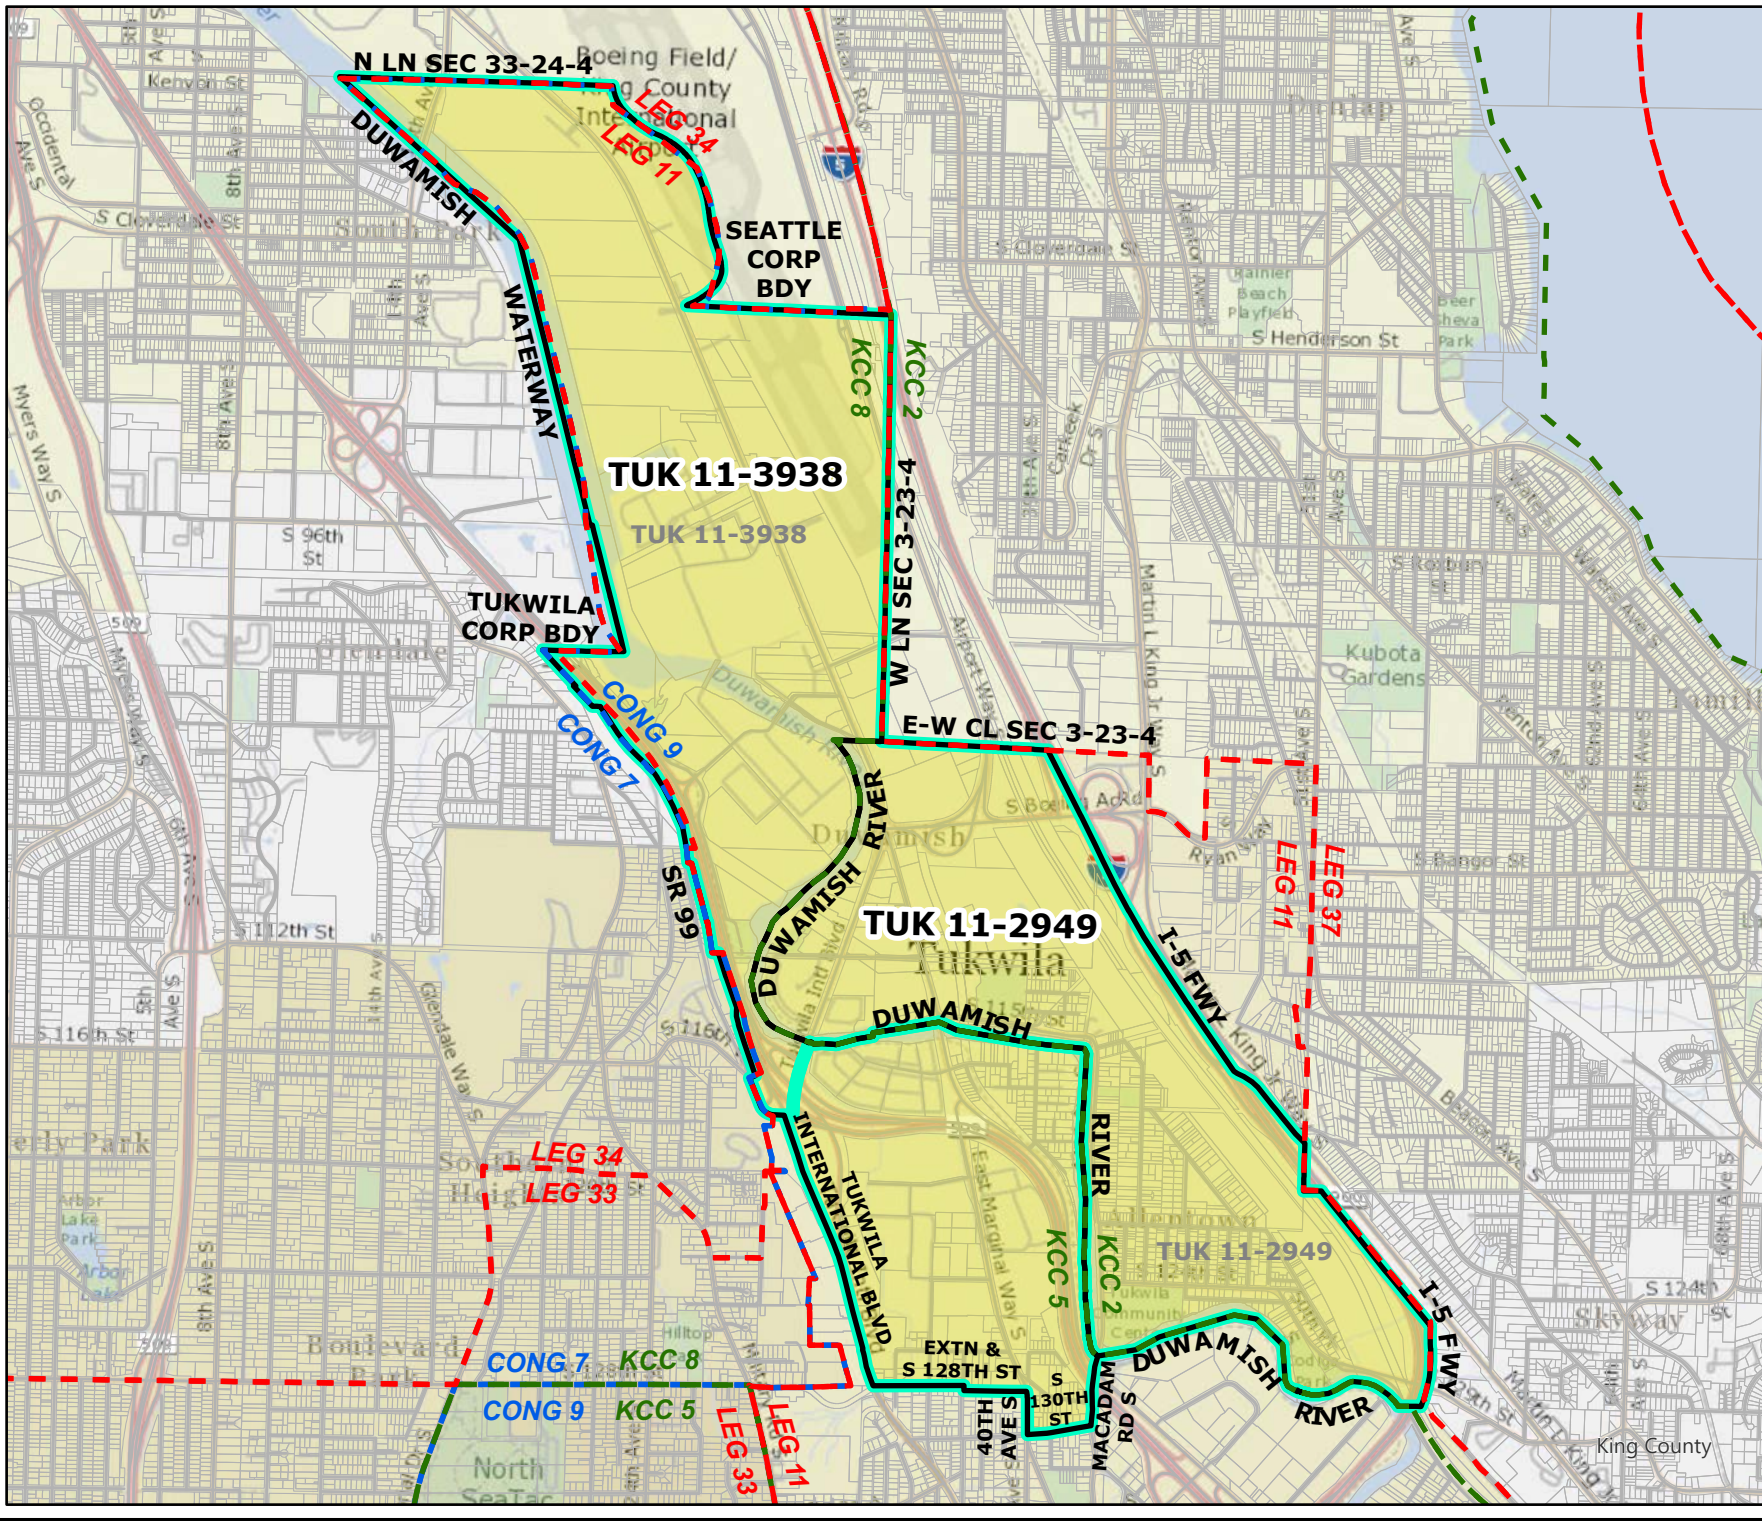

2022 Leg|Cong|KC Redistricting

Code	Precinct Name	NEW LG	NEW CG	NEW CC
2949	TUK 11-2949	11	9	2
3938	TUK 11-3938	11	9	8

Original Precinct(s) and OLD Districts				
2949	TUK 11-2949	11	9	8
3938	TUK 11-3938	11	9	8

*: Denotes precinct(s) that have been abolished.
Precinct map produced by King County GIS Elections in accordance with KCC 1.12.101 & RCW 29A.16.040

Legend

- Original Precinct(s)
- New Precinct(s)
- Altered Precinct(s)
- Legislative Districts
- Congressional Districts
- King County Council Districts