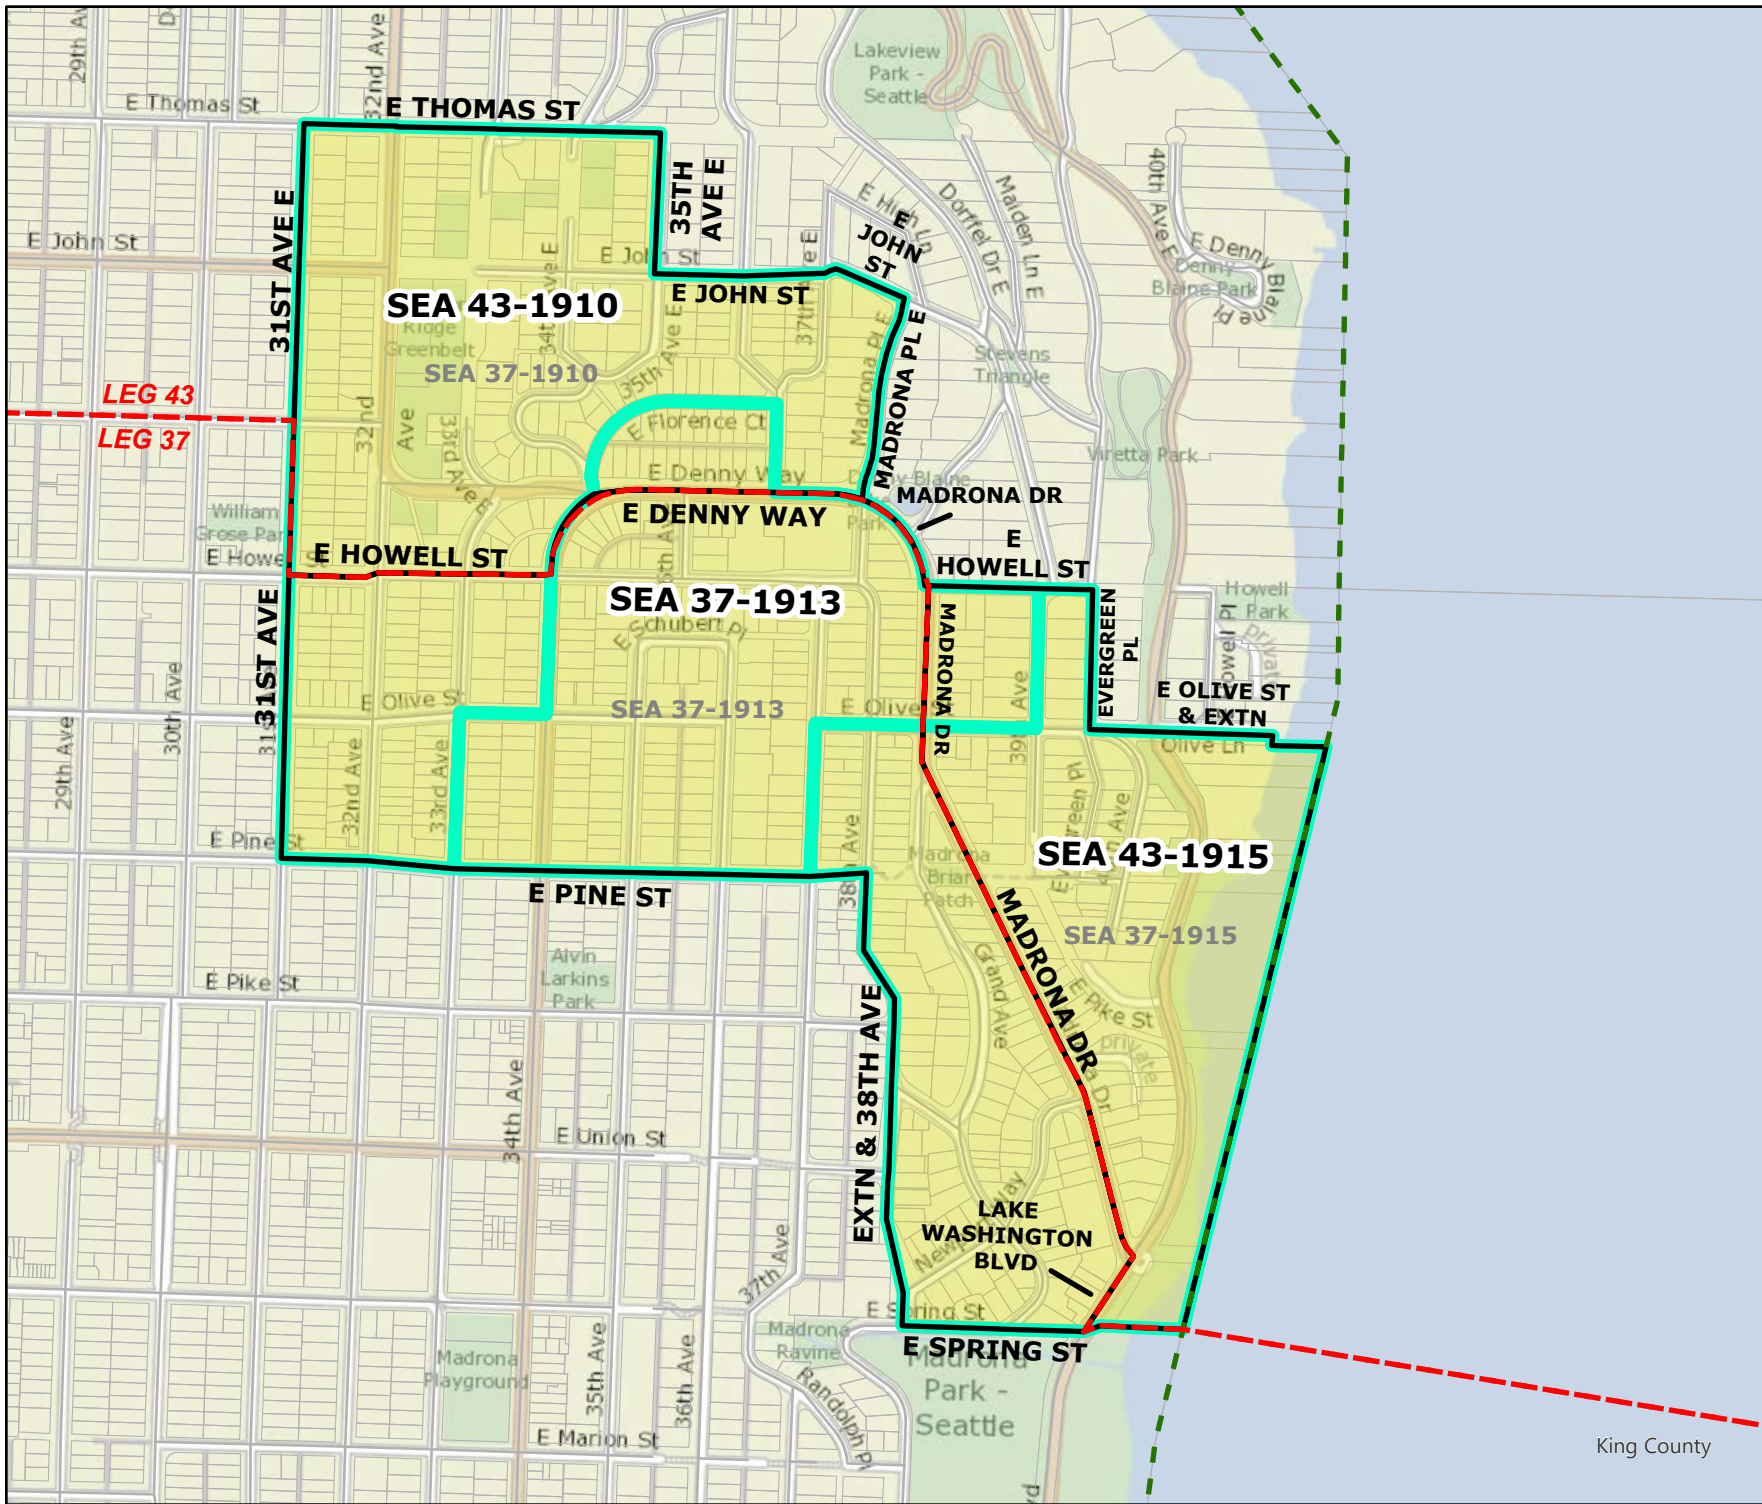

2022 Leg|Cong|KC Redistricting

Code	Precinct Name	NEW LG	NEW CG	NEW CC
1910	SEA 43-1910	43	7	2
1913	SEA 37-1913	37	7	2
1915	SEA 43-1915	43	7	2

Original Precinct(s) and OLD Districts

1910	SEA 37-1910	37	7	2
1913	SEA 37-1913	37	7	2
1915	SEA 37-1915	37	7	2

*: Denotes precinct(s) that have been abolished.
Precinct map produced by King County GIS Elections in accordance with KCC 1.12.101 & RCW 29A.16.040

Legend

- Original Precinct(s)
- New Precinct(s)
- Altered Precinct(s)
- Legislative Districts
- Congressional Districts
- King County Council Districts