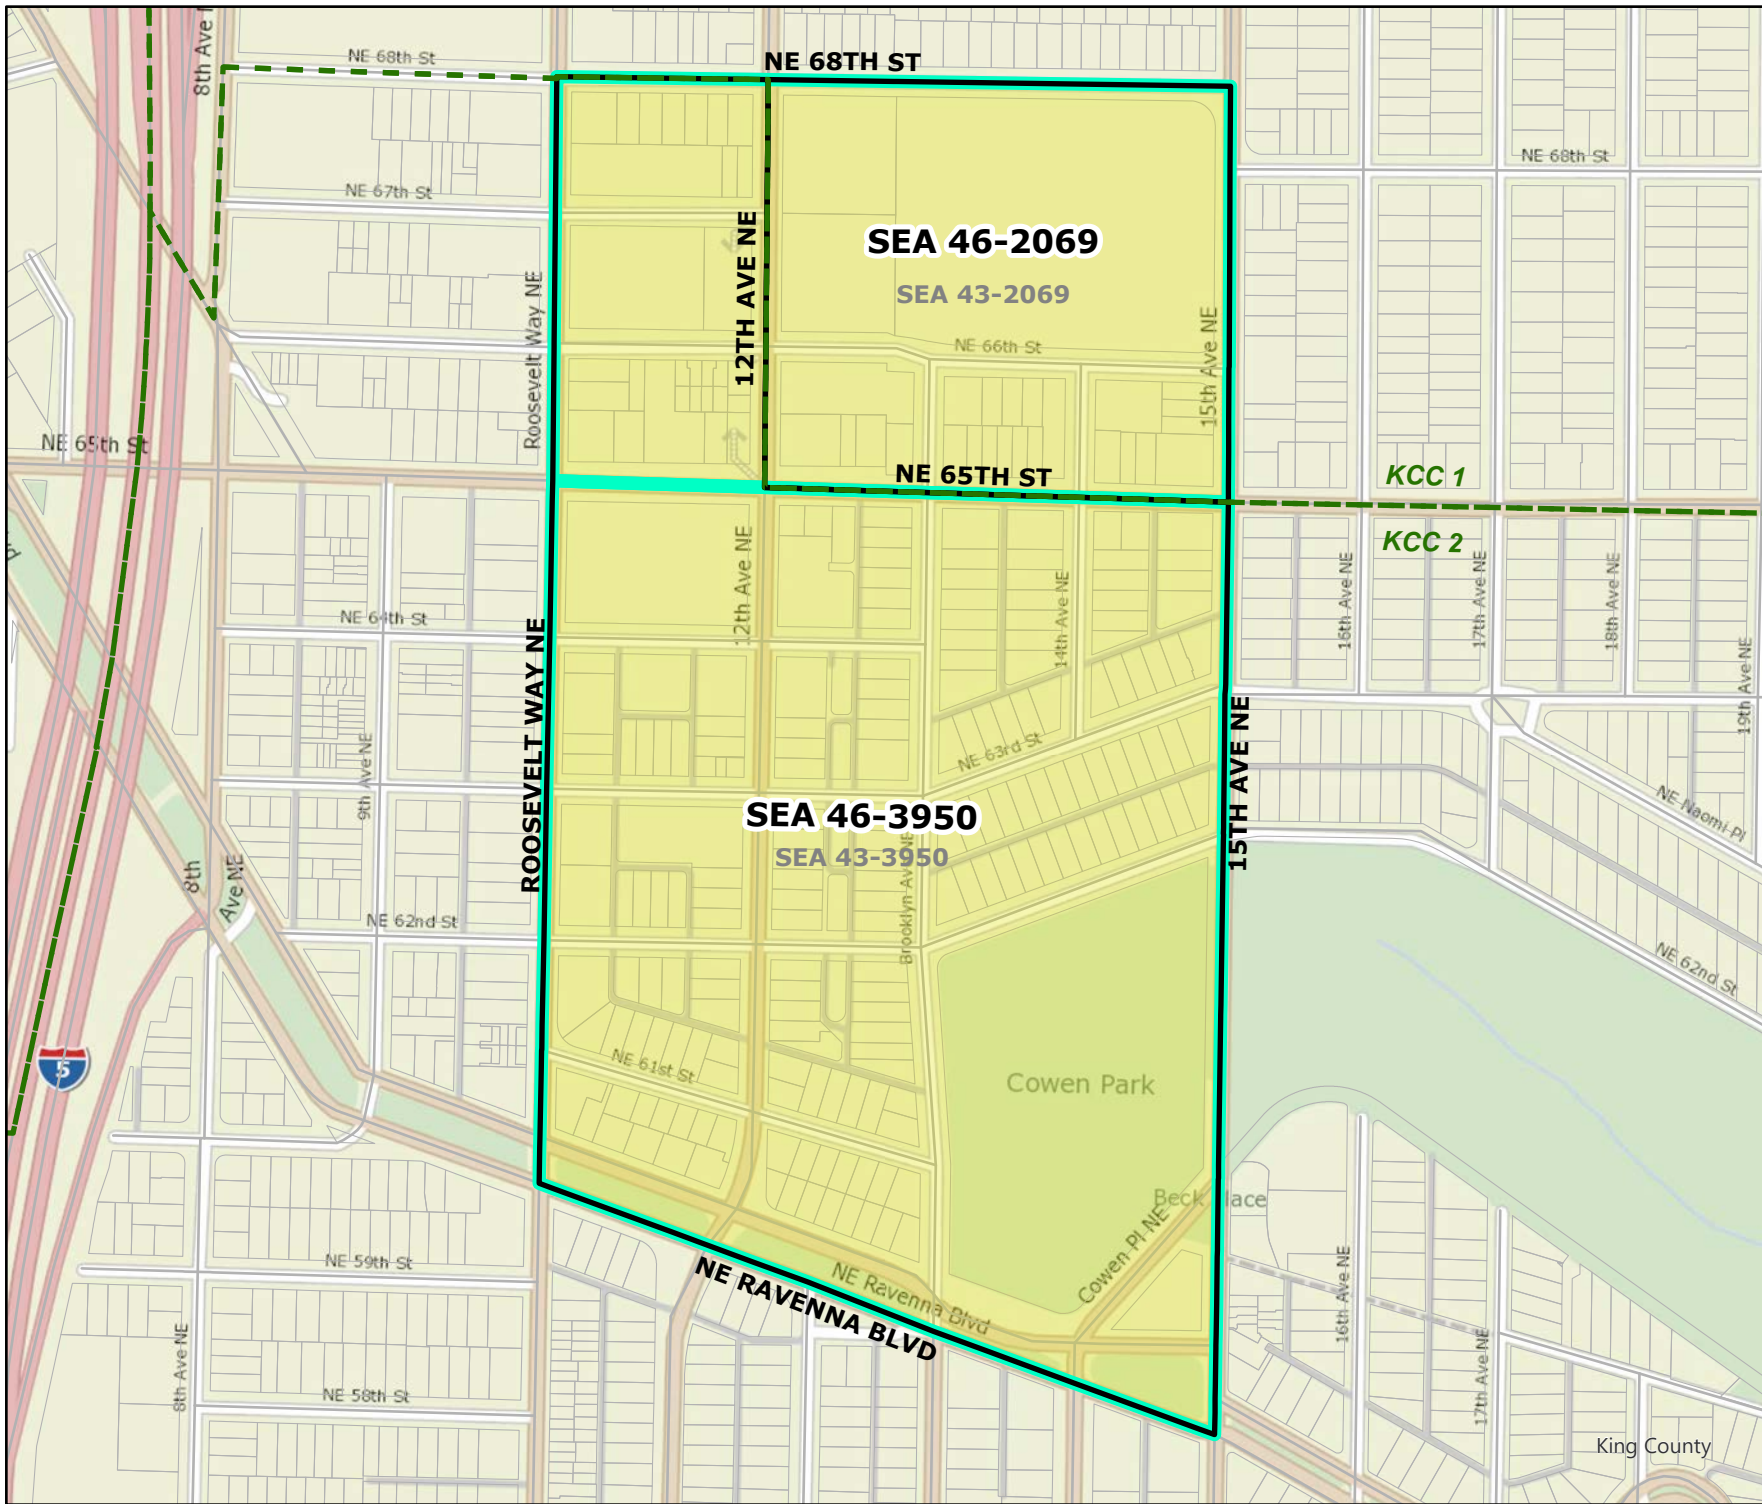

2022 Leg|Cong|KC Redistricting

Code	Precinct Name	NEW LG	NEW CG	NEW CC
2069	SEA 46-2069	46	7	1
3950	SEA 46-3950	46	7	2

Original Precinct(s) and OLD Districts				
2069	SEA 43-2069	43	7	2
3950	SEA 43-3950	43	7	2

*: Denotes precinct(s) that have been abolished.
Precinct map produced by King County GIS Elections in accordance with KCC 1.12.101 & RCW 29A.16.040

Legend

- Original Precinct(s)
- New Precinct(s)
- Altered Precinct(s)
- Legislative Districts
- Congressional Districts
- King County Council Districts