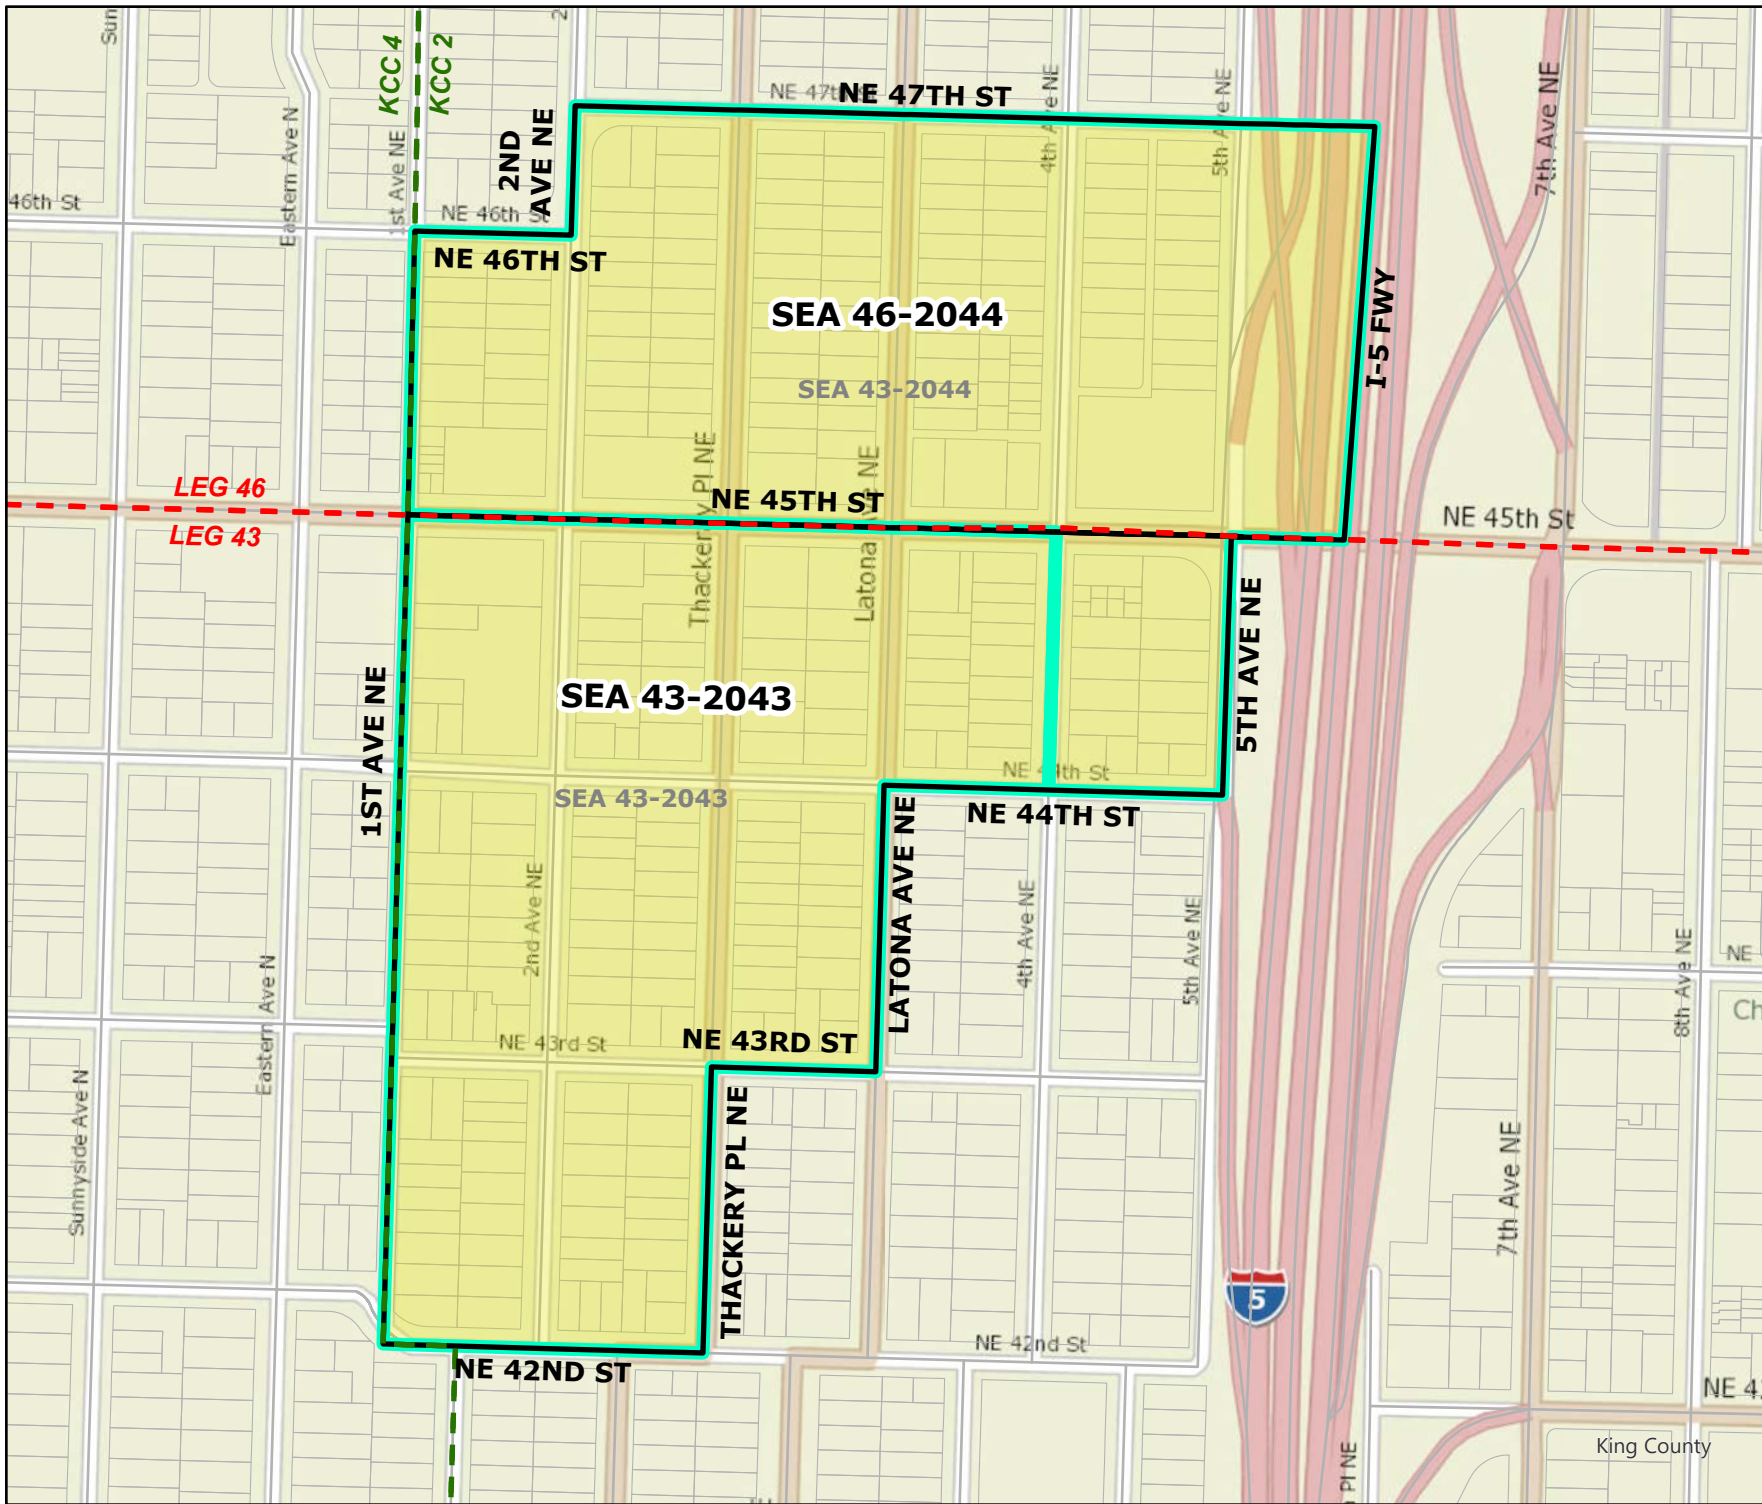

2022 Leg | Cong | KC Redistricting

Code	Precinct Name	NEW LG	NEW CG	NEW CC
2044	SEA 46-2044	46	7	2
2043	SEA 43-2043	43	7	2

Original Precinct(s) and OLD Districts				
2044	SEA 43-2044	43	7	2
2043	SEA 43-2043	43	7	2

*: Denotes precinct(s) that have been abolished.
Precinct map produced by King County GIS Elections in accordance with KCC 1.12.101 & RCW 29A.16.040

Legend

- Original Precinct(s)
- New Precinct(s)
- Altered Precinct(s)
- Legislative Districts
- Congressional Districts
- King County Council Districts