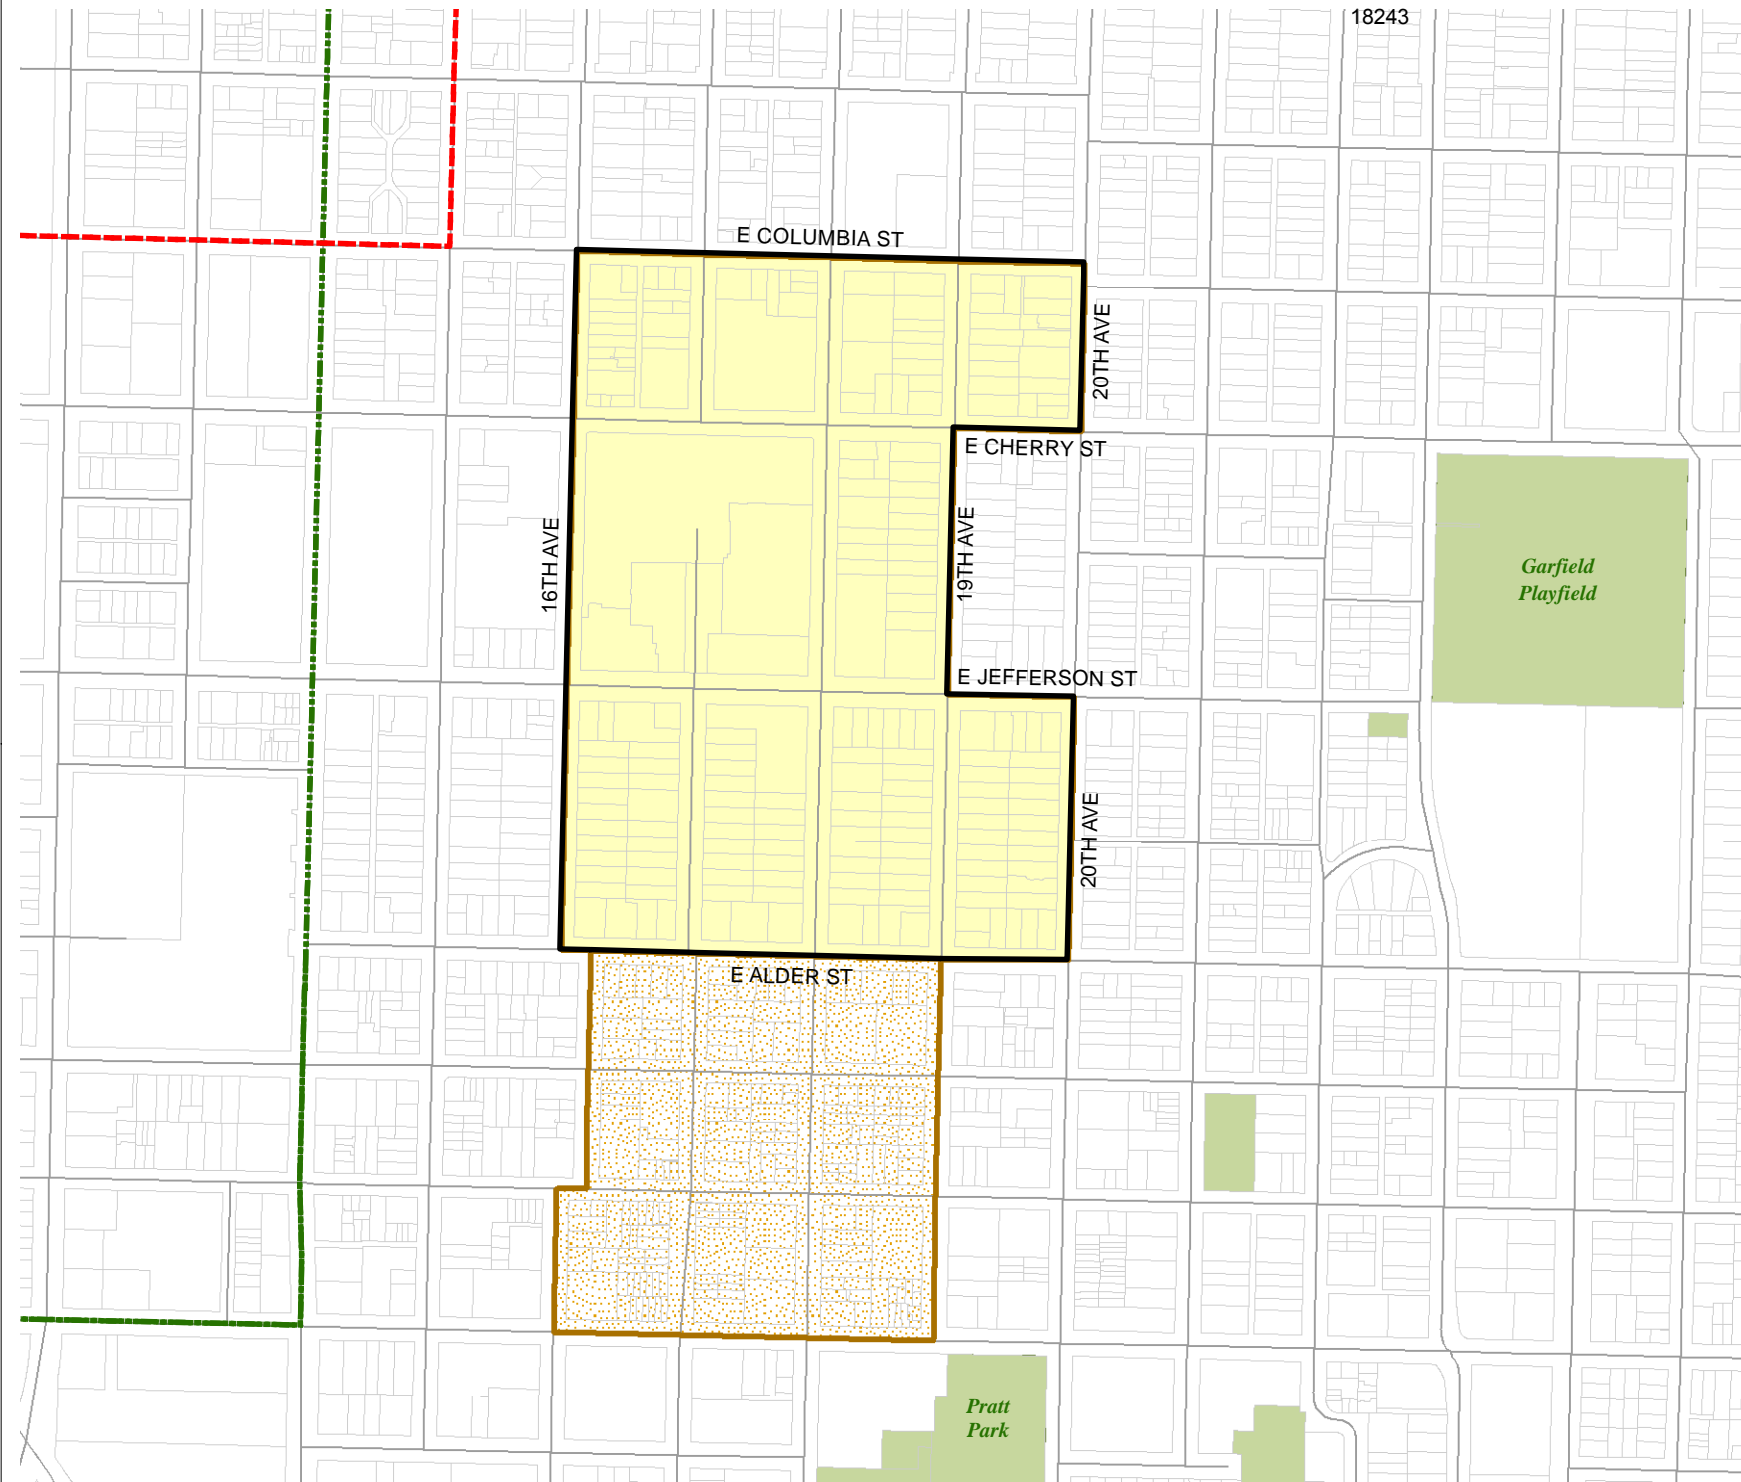

2016 Precinct Alterations

Code	Precinct Name	LG	CG	CC
1879	SEA 37-1879	37	9	2
1879	SEA 37-1879	37	9	2

Legend

-  Legislative District Boundaries
-  Congressional District Boundaries
-  Council District Boundaries
-  New Precinct
-  Old Precinct(s)

Census Tract: Tract 008700	S-T-R: 33-25-04
--------------------------------------	---------------------------

2016 Precinct Alterations

Code	Precinct Name	LG	CG	CC
3721	SEA 37-3721	37	9	2
1879	SEA 37-1879	37	9	2

Legend

-  Legislative District Boundaries
-  Congressional District Boundaries
-  Council District Boundaries
-  New Precinct
-  Old Precinct(s)

Census Tract: Tract 008700	S-T-R: 04-24-04
--------------------------------------	---------------------------