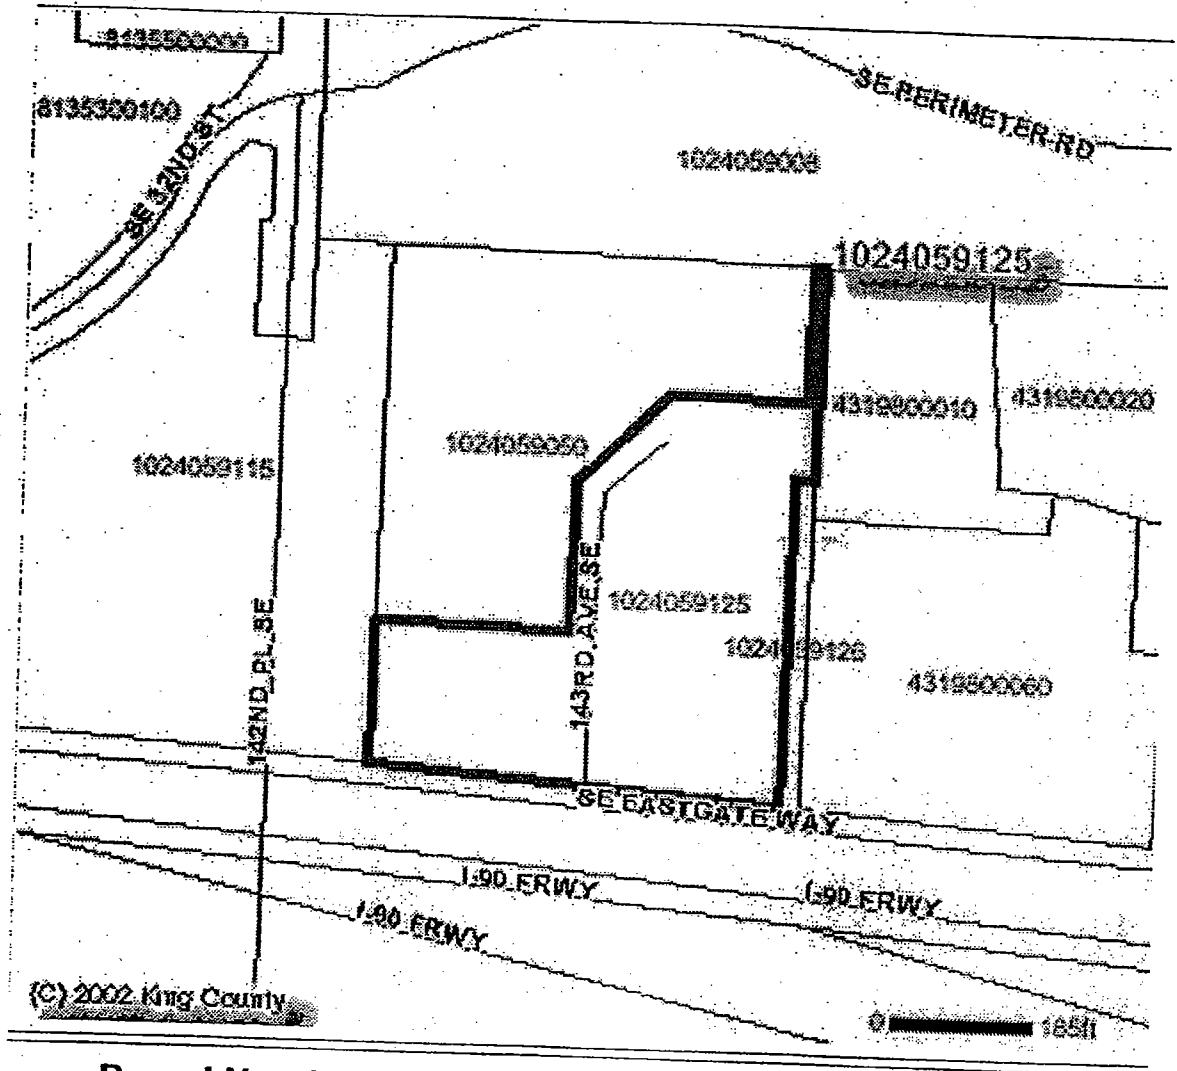

14841

WALTER PROPERTY
ATTACHMENT B

2-11-2004

(C) 2002 King County

Parcel Number	1024059125
Address	14360 SE EASTGATE WY