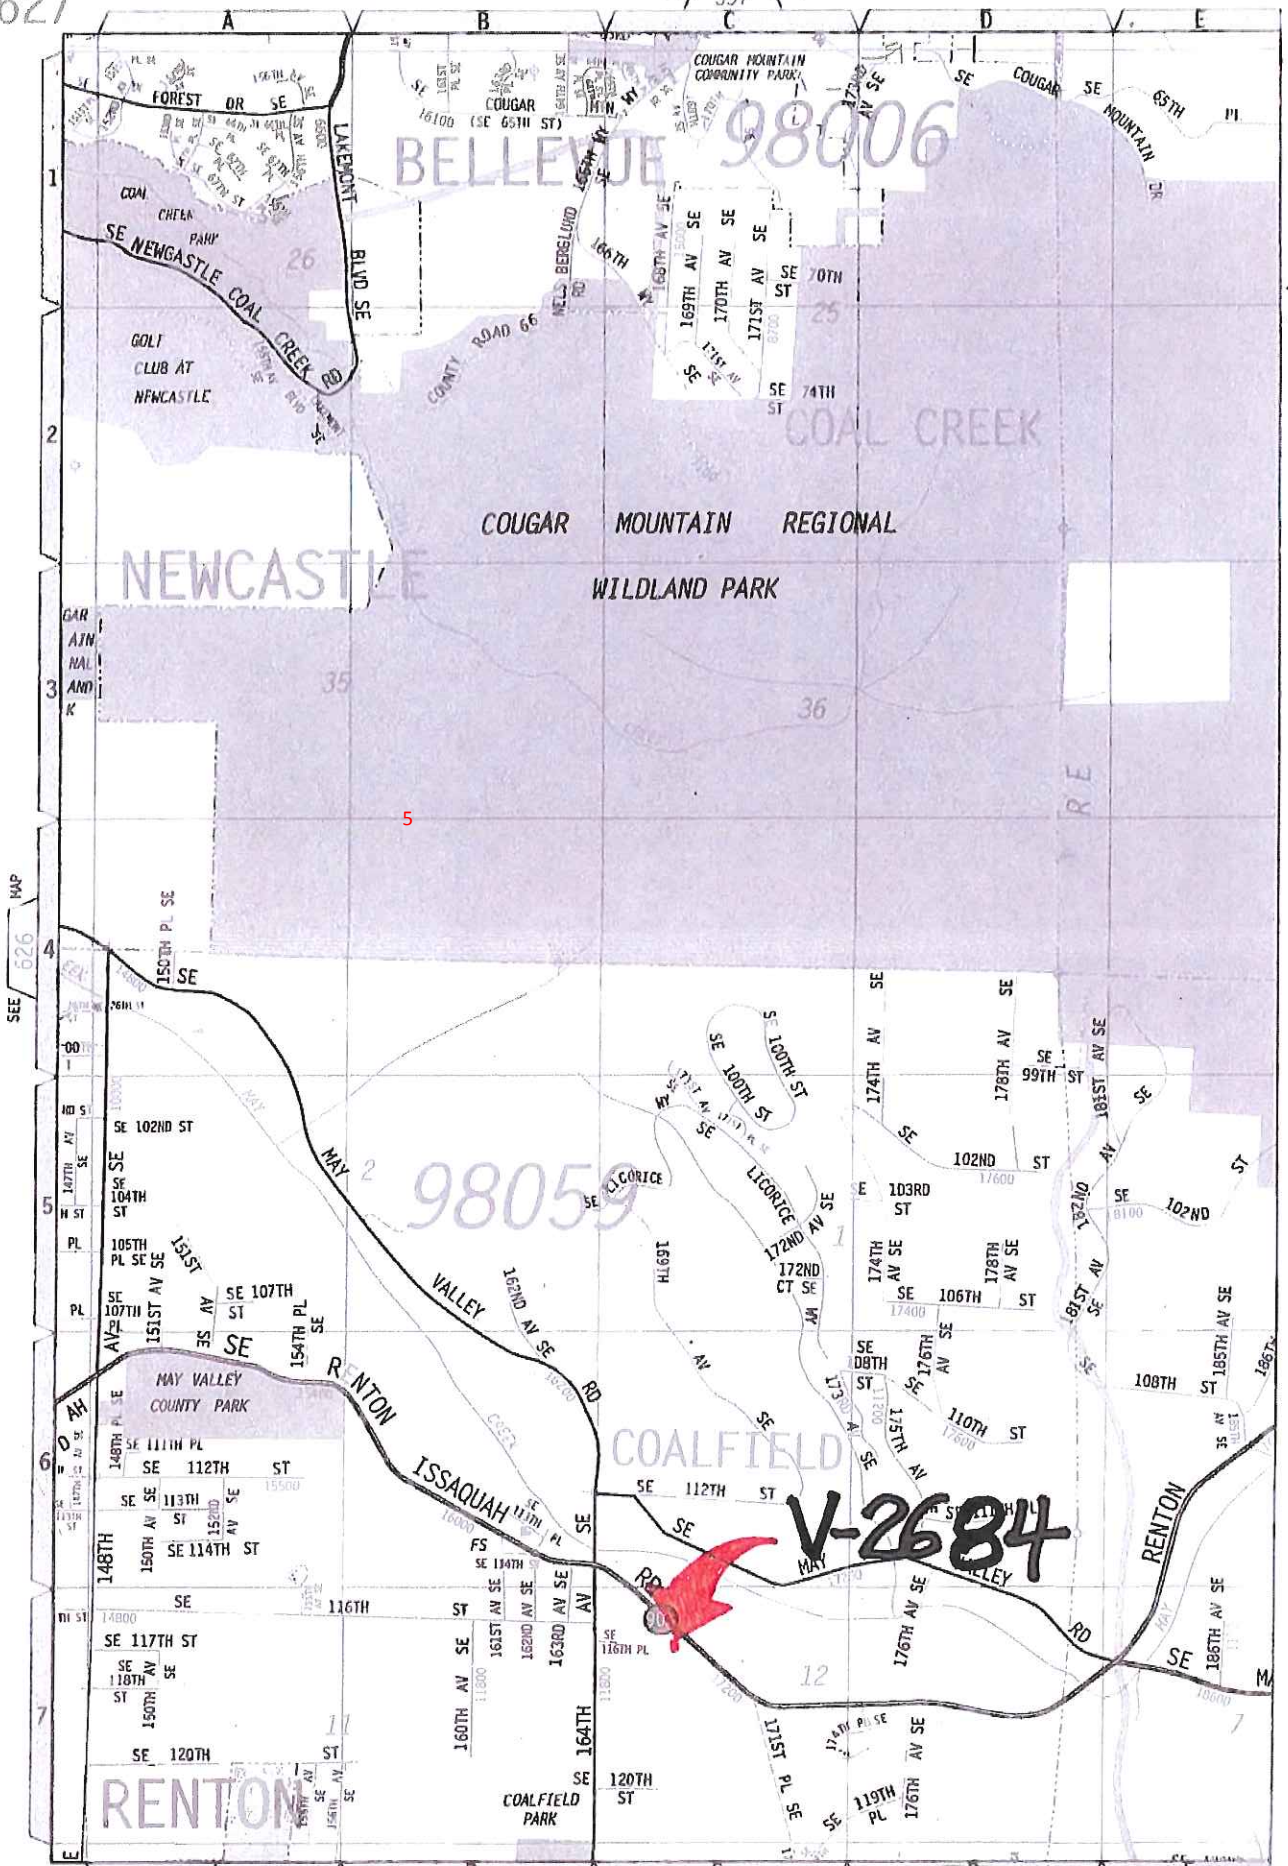

627

SEE 597 MAP

UPN 41941 2001 Newcastle Ore maps

SEE 626 MAP

SEE 657 MAP

0 .125 .25 .375 .5 miles 1 in. = 1900 ft.

PROPOSED RIGHT-OF-WAY VACATION

For Informational Use Only

2012 Aerial

166th Ave SE (Kendall Ave)

16613 SE Renton-Issaquah Rd

Vacation File V-2684

NW 12-23-05

Vacation Area

KC Maintained ROW

The information included on this map has been compiled by King County staff from a variety of sources and is subject to change without notice. King County makes no representations or warranties, express or implied, as to accuracy, completeness, timeliness, or rights to the use of such information. This document is not intended for use as a survey product. King County shall not be liable for any general, special, indirect, incidental, or consequential damages including, but not limited to, lost revenues or lost profits resulting from the use or misuse of the information contained on this map. Any sale of this map or information on this map is prohibited except by written permission of King County.

King County

King County Overview Map

March 31, 2014