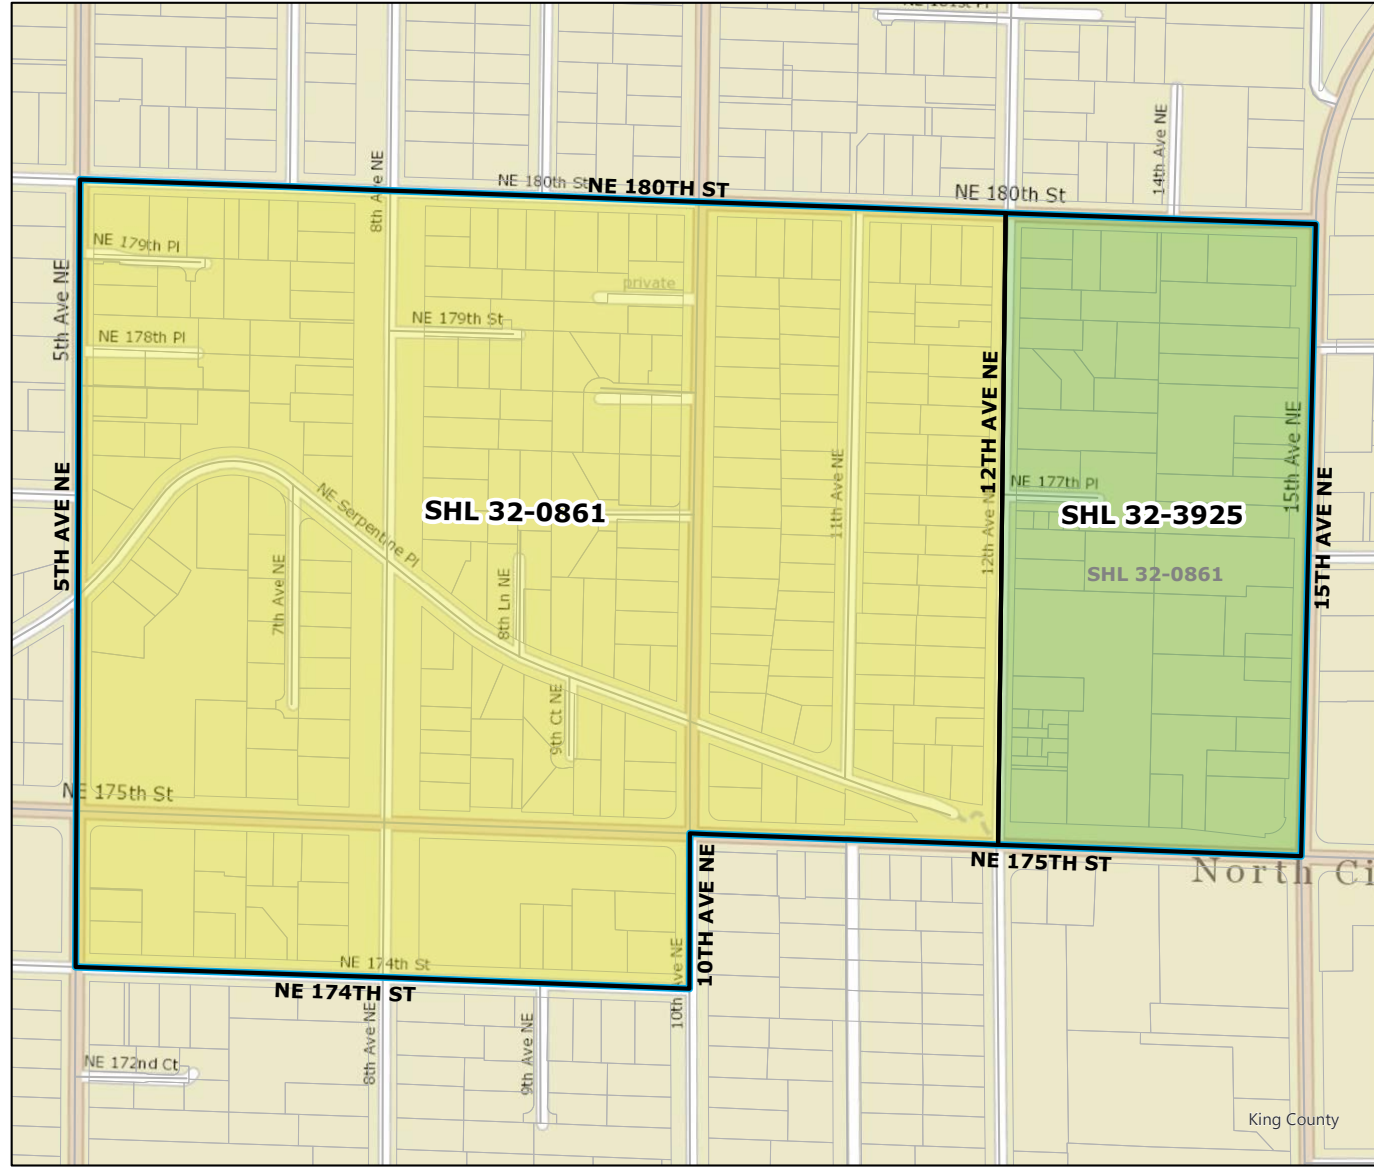

**Legend**

- Original Precinct(s)
- New Precinct(s)
- Altered Precinct(s)

# 2021 Precinct Alterations

Code	Precinct Name	LG	CG	CC
3952	SEA 43-3952	43	7	1
2238	SEA 43-2238	43	7	1

Original Precinct(s)				
2238	SEA 43-2238	43	7	1

\*: Denotes precinct(s) that have been abolished.  
 Precinct map produced by King County GIS Elections in accordance with KCC 1.12.101 & RCW 29A.16.040