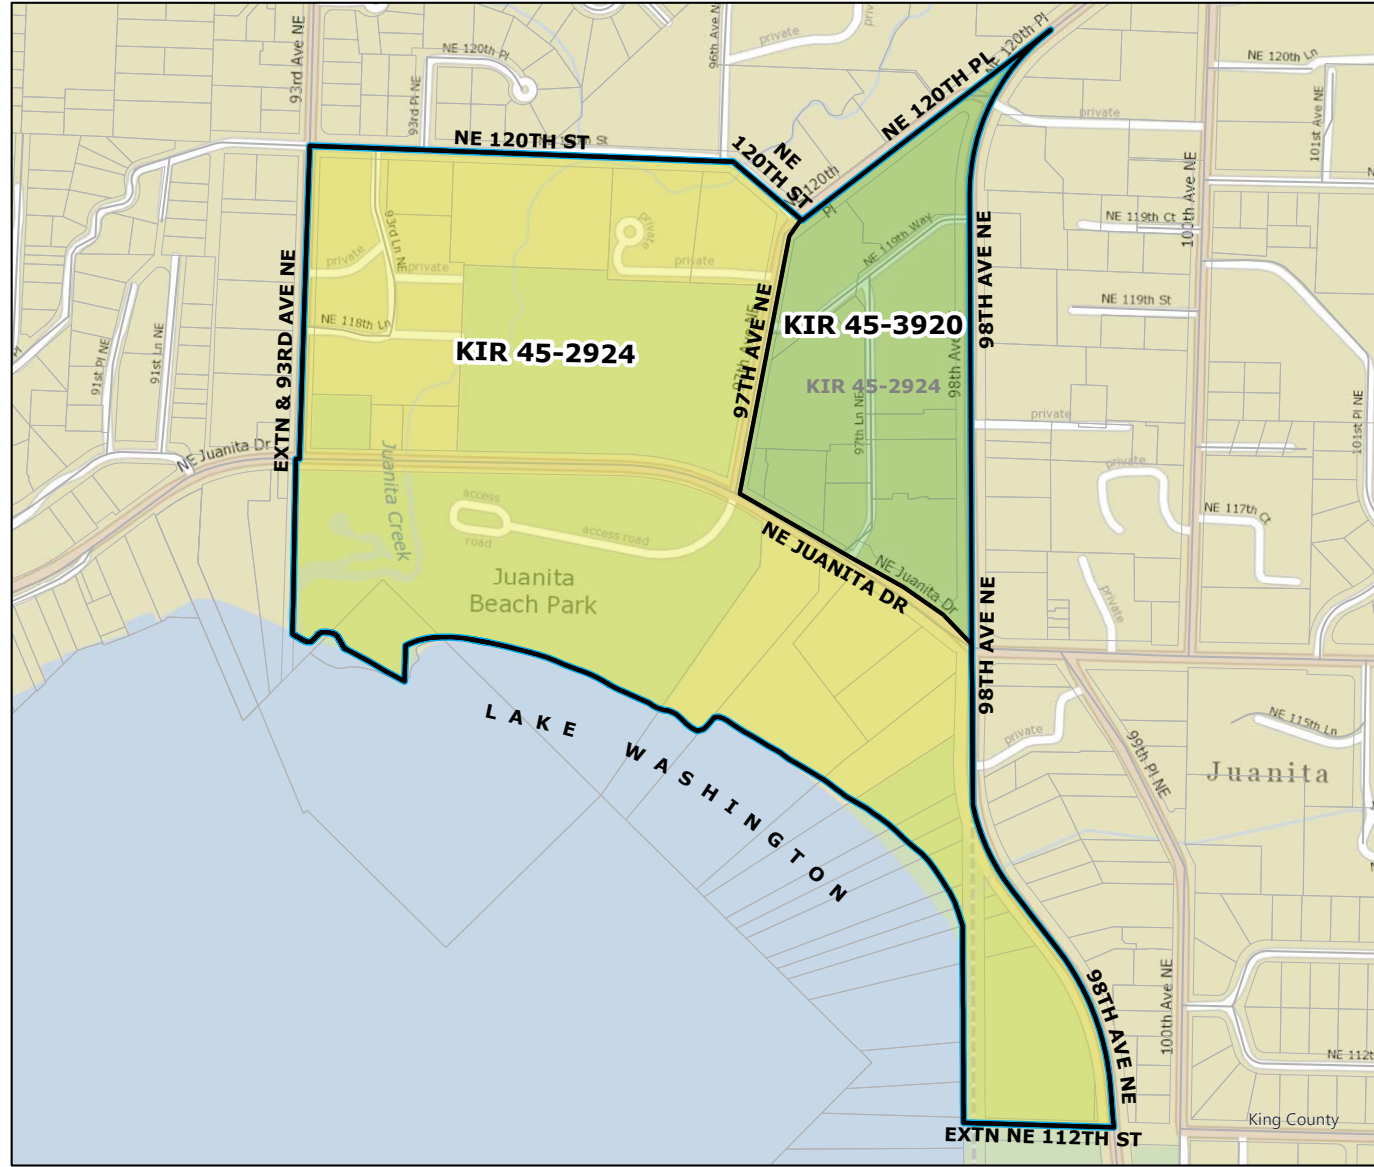

**Legend**

- Original Precinct(s)
- New Precinct(s)
- Altered Precinct(s)

# 2021 Precinct Alterations

Code	Precinct Name	LG	CG	CC
3914	KIR 01-3914	1	1	1
0356	KIR 01-0356	1	1	1
Original Precinct(s)				
0356	KIR 01-0356	1	1	1

\*: Denotes precinct(s) that have been abolished.  
 Precinct map produced by King County GIS Elections in accordance with KCC 1.12.101 & RCW 29A.16.040