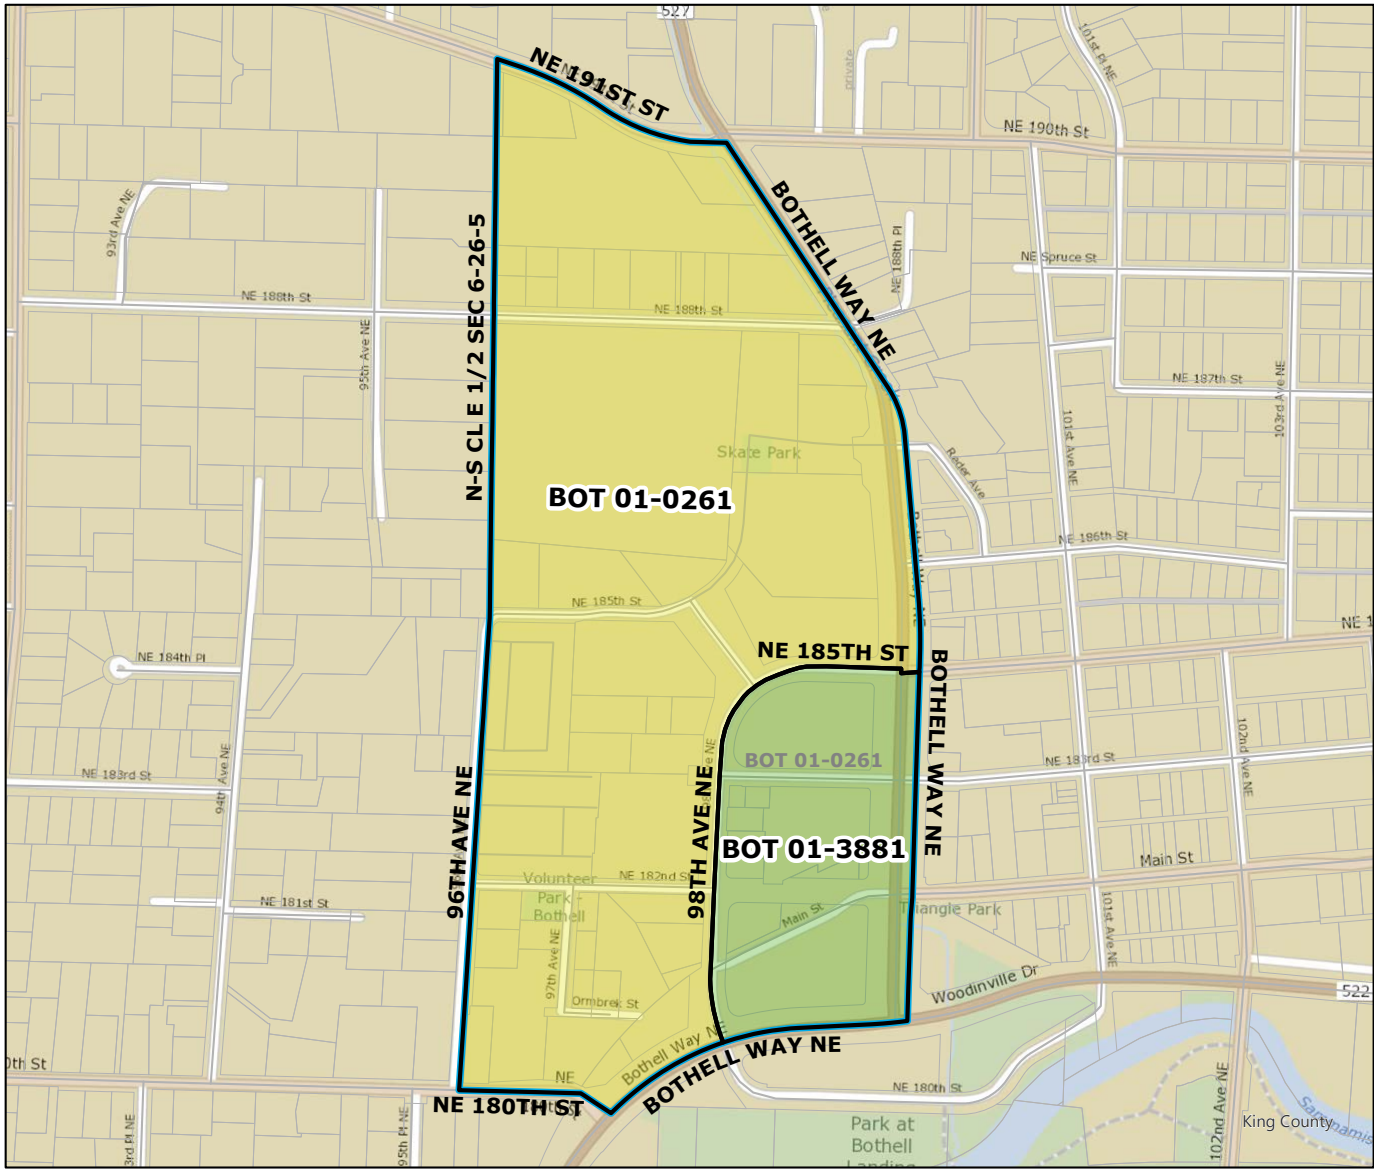

# 2021 Precinct Alterations

Code	Precinct Name	LG	CG	CC
3881	BOT 01-3881	1	1	1
0261	BOT 01-0261	1	1	1

Original Precinct(s)				
0261	BOT 01-0261	1	1	1

\*: Denotes precinct(s) that have been abolished.  
 Precinct map produced by King County GIS Elections in accordance with KCC 1.12.101 & RCW 29A.16.040

**Legend**

- Original Precinct(s)
- New Precinct(s)
- Altered Precinct(s)

# 2021 Precinct Alterations

Code	Precinct Name	LG	CG	CC
3882	BOT 01-3882	1	1	1
0262	BOT 01-0262	1	1	1

Original Precinct(s)				
0262	BOT 01-0262	1	1	1

\*: Denotes precinct(s) that have been abolished.  
 Precinct map produced by King County GIS Elections in accordance with KCC 1.12.101 & RCW 29A.16.040