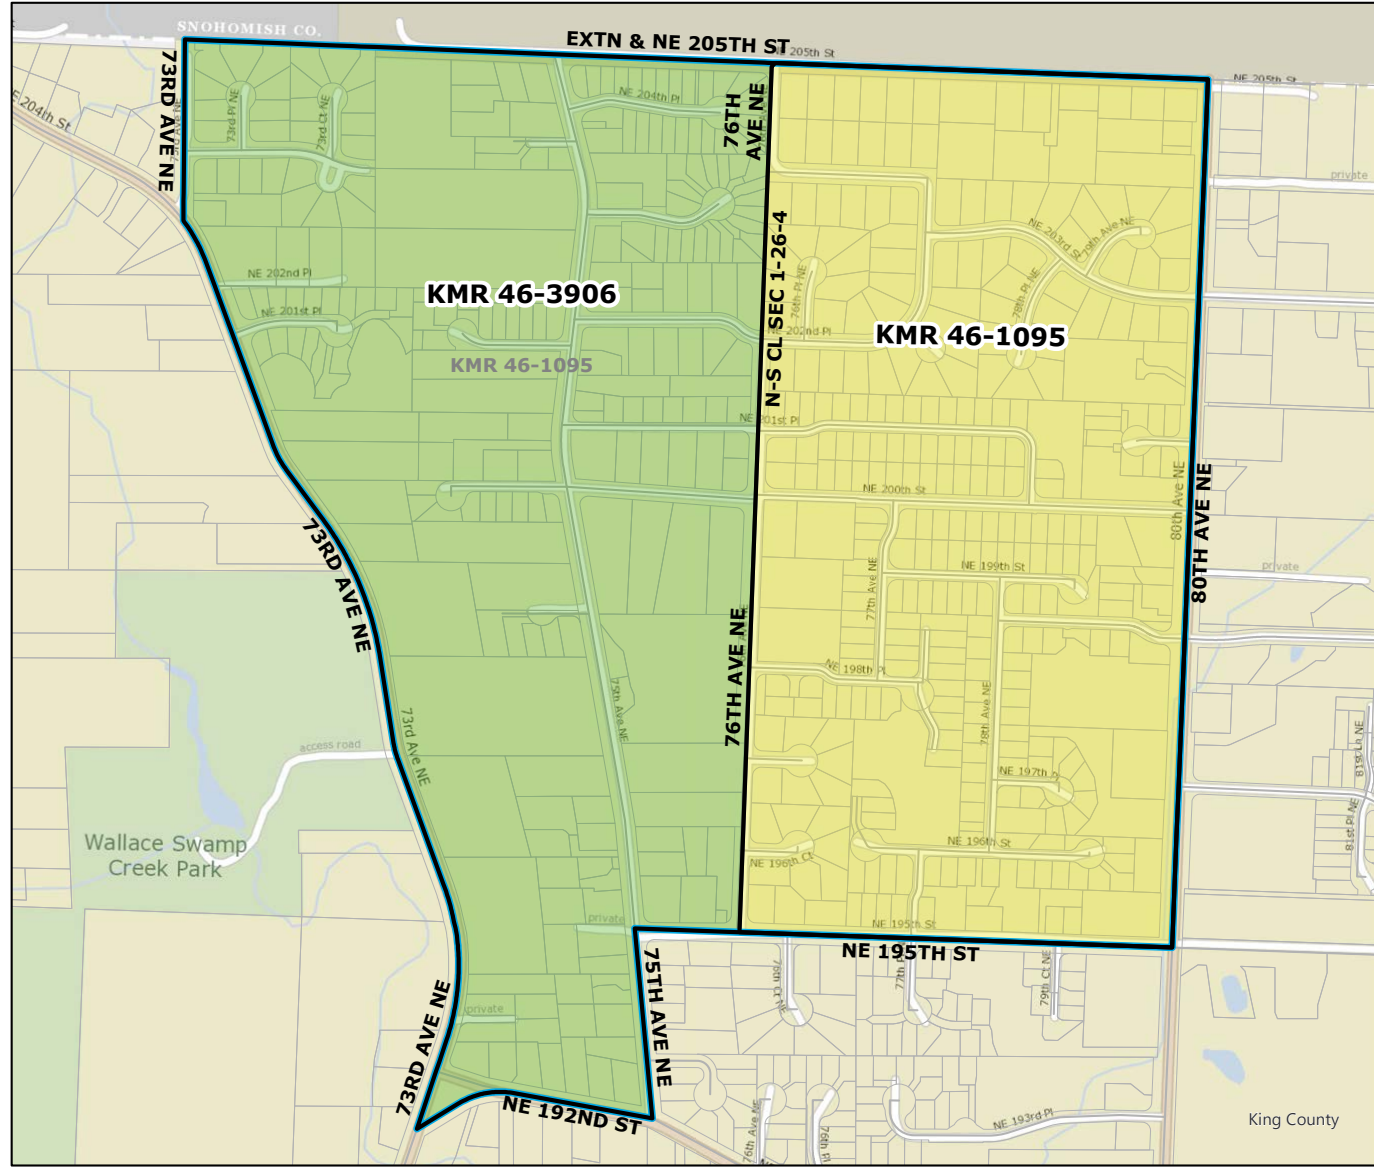

**Legend**

- Original Precinct(s)
- New Precinct(s)
- Altered Precinct(s)

# 2021 Precinct Alterations

Code	Precinct Name	LG	CG	CC
3920	KIR 45-3920	45	1	1
2924	KIR 45-2924	45	1	1

Original Precinct(s)				
2924	KIR 45-2924	45	1	1

\*: Denotes precinct(s) that have been abolished.  
 Precinct map produced by King County GIS Elections in accordance with KCC 1.12.101 & RCW 29A.16.040