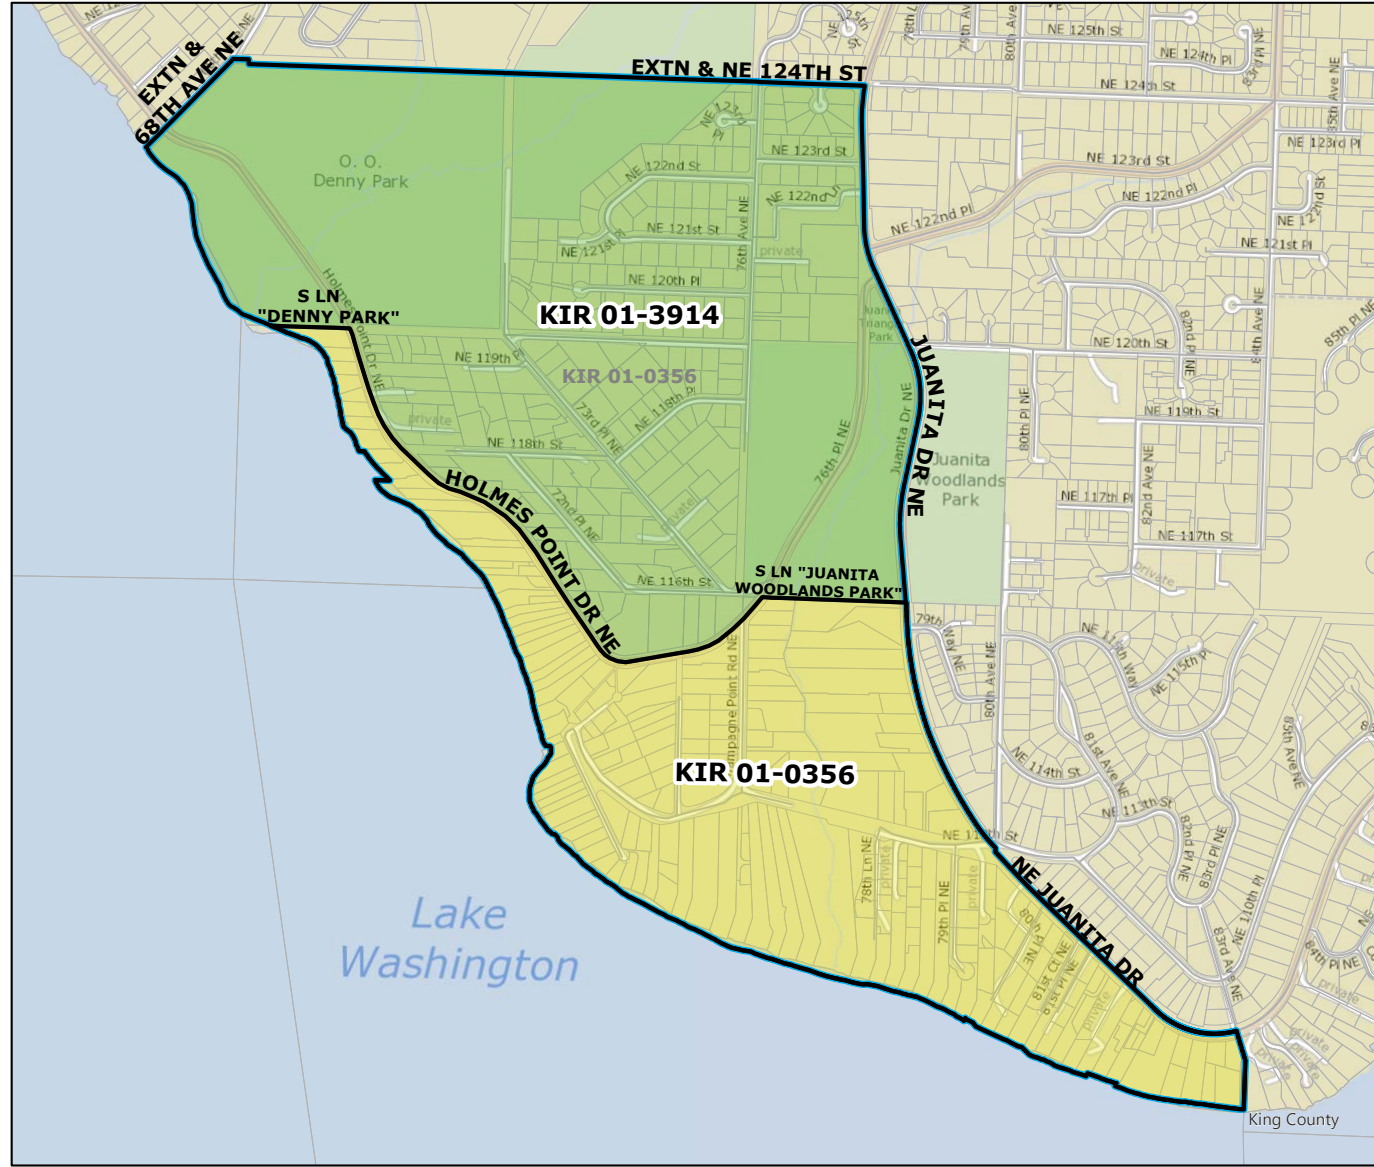

**Legend**

- Original Precinct(s)
- New Precinct(s)
- Altered Precinct(s)

# 2021 Precinct Alterations

Code	Precinct Name	LG	CG	CC
3882	BOT 01-3882	1	1	1
0262	BOT 01-0262	1	1	1

Original Precinct(s)				
0262	BOT 01-0262	1	1	1

\*: Denotes precinct(s) that have been abolished.  
 Precinct map produced by King County GIS Elections in accordance with KCC 1.12.101 & RCW 29A.16.040