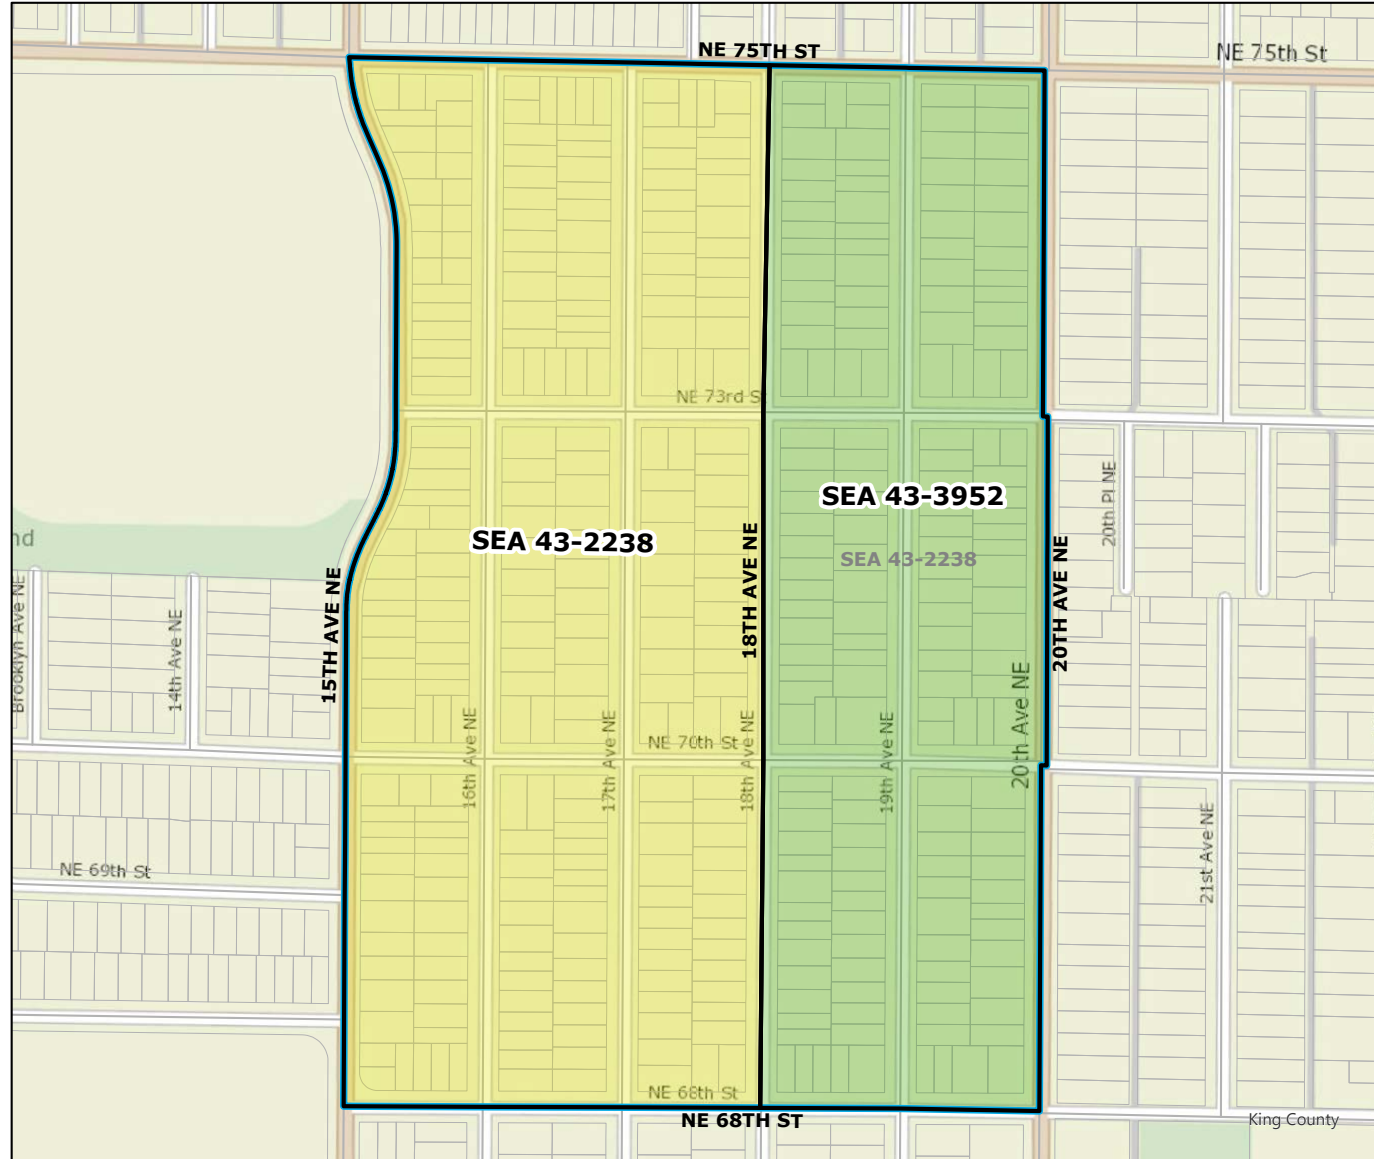

# 2021 Precinct Alterations

Code	Precinct Name	LG	CG	CC
3906	KMR 46-3906	46	1	1
1095	KMR 46-1095	46	1	1

Original Precinct(s)				
1095	KMR 46-1095	46	1	1

\*: Denotes precinct(s) that have been abolished.  
 Precinct map produced by King County GIS Elections in accordance with KCC 1.12.101 & RCW 29A.16.040

**Legend**

- Original Precinct(s)
- New Precinct(s)
- Altered Precinct(s)