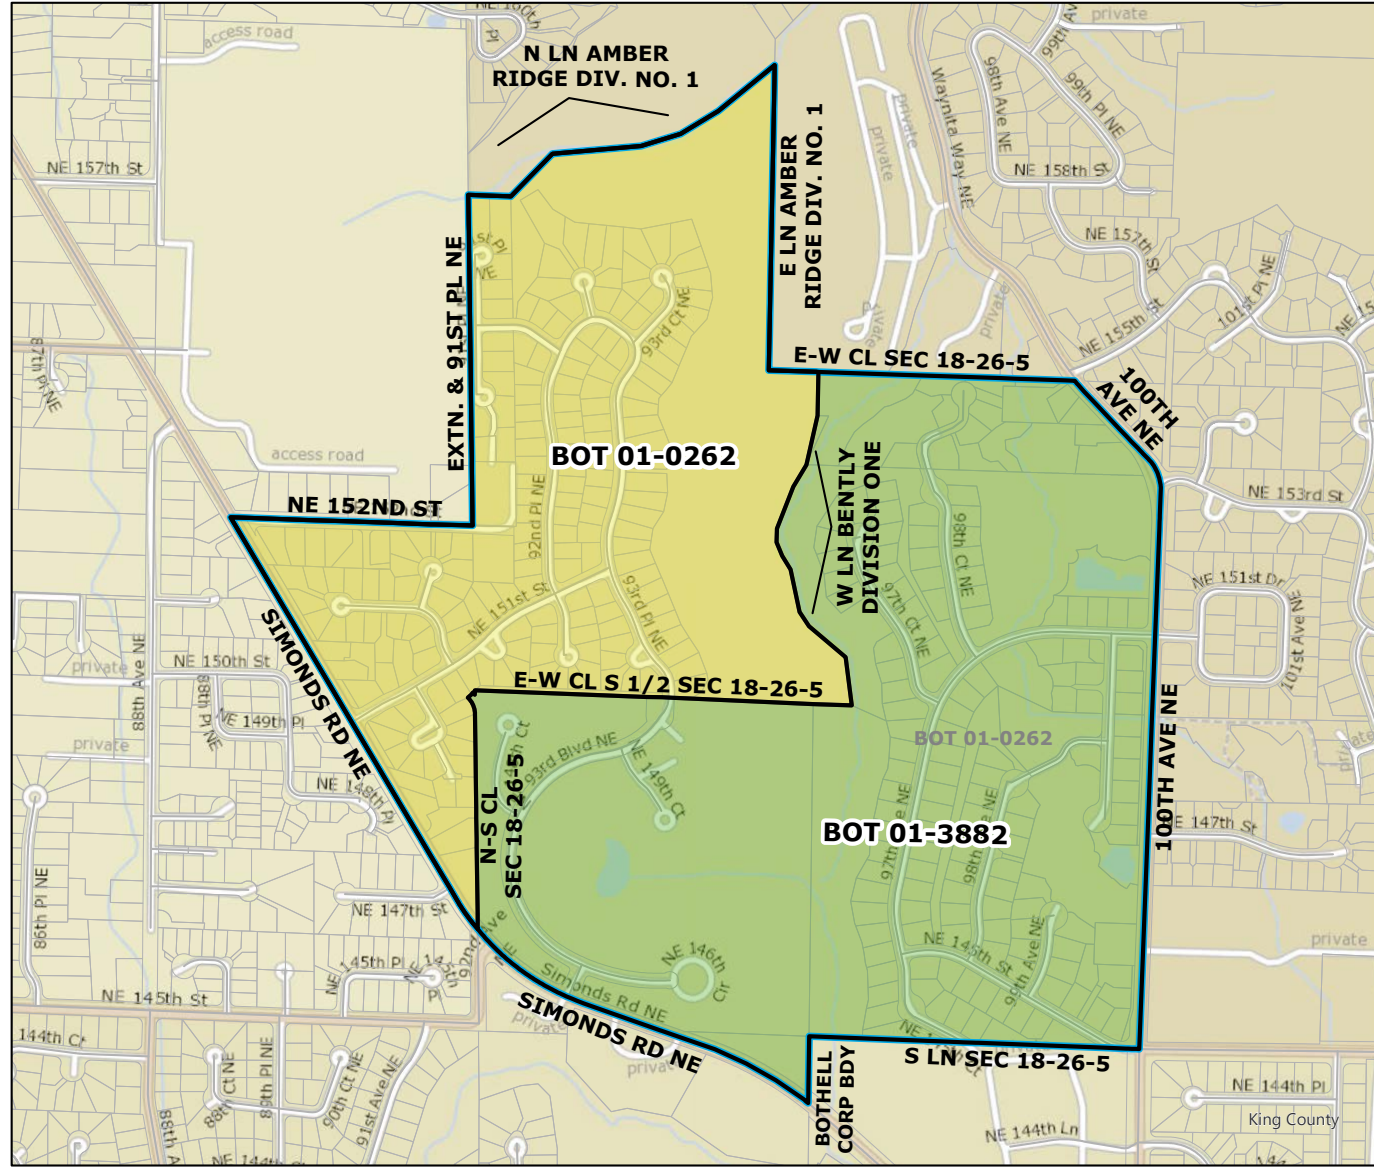

# 2021 Precinct Alterations

Code	Precinct Name	LG	CG	CC
3881	BOT 01-3881	1	1	1
0261	BOT 01-0261	1	1	1

Original Precinct(s)				
0261	BOT 01-0261	1	1	1

\*: Denotes precinct(s) that have been abolished.  
 Precinct map produced by King County GIS Elections in accordance with KCC 1.12.101 & RCW 29A.16.040

**Legend**

- Original Precinct(s)
- New Precinct(s)
- Altered Precinct(s)

# 2021 Precinct Alterations

Code	Precinct Name	LG	CG	CC
3882	BOT 01-3882	1	1	1
0262	BOT 01-0262	1	1	1

Original Precinct(s)				
0262	BOT 01-0262	1	1	1

\*: Denotes precinct(s) that have been abolished.  
 Precinct map produced by King County GIS Elections in accordance with KCC 1.12.101 & RCW 29A.16.040