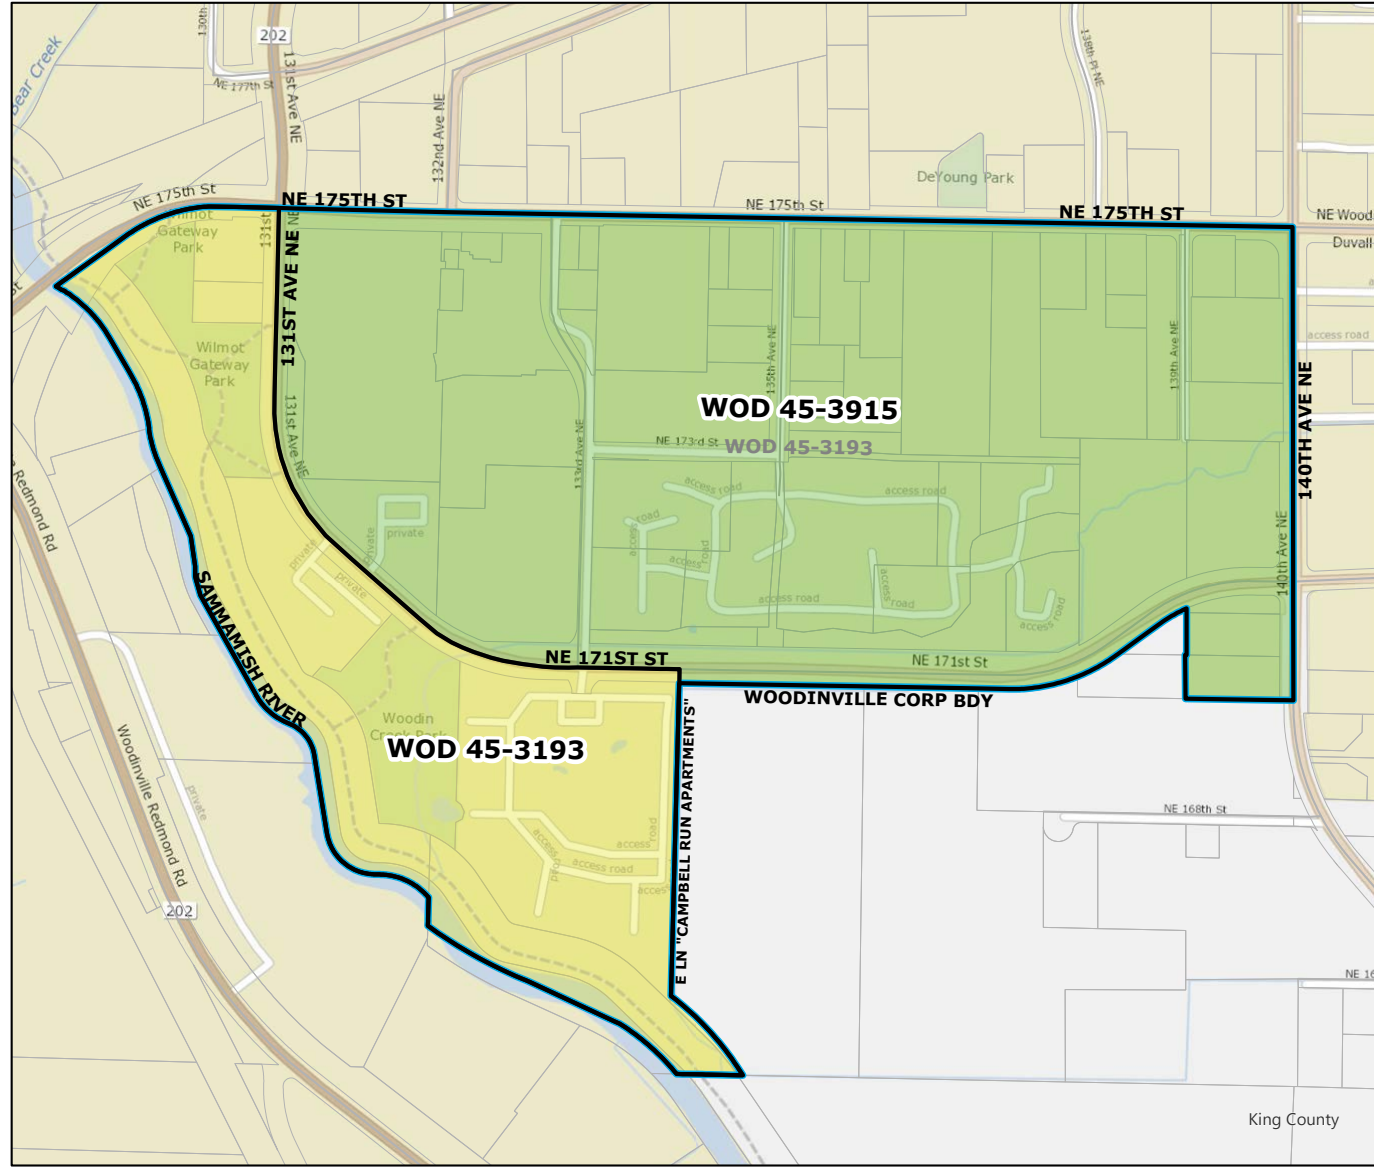

**Legend**

- Original Precinct(s)
- New Precinct(s)
- Altered Precinct(s)

# 2021 Precinct Alterations

Code	Precinct Name	LG	CG	CC
3925	SHL 32-3925	32	7	1
0861	SHL 32-0861	32	7	1

Original Precinct(s)				
0861	SHL 32-0861	32	7	1

\*: Denotes precinct(s) that have been abolished.  
 Precinct map produced by King County GIS Elections in accordance with KCC 1.12.101 & RCW 29A.16.040