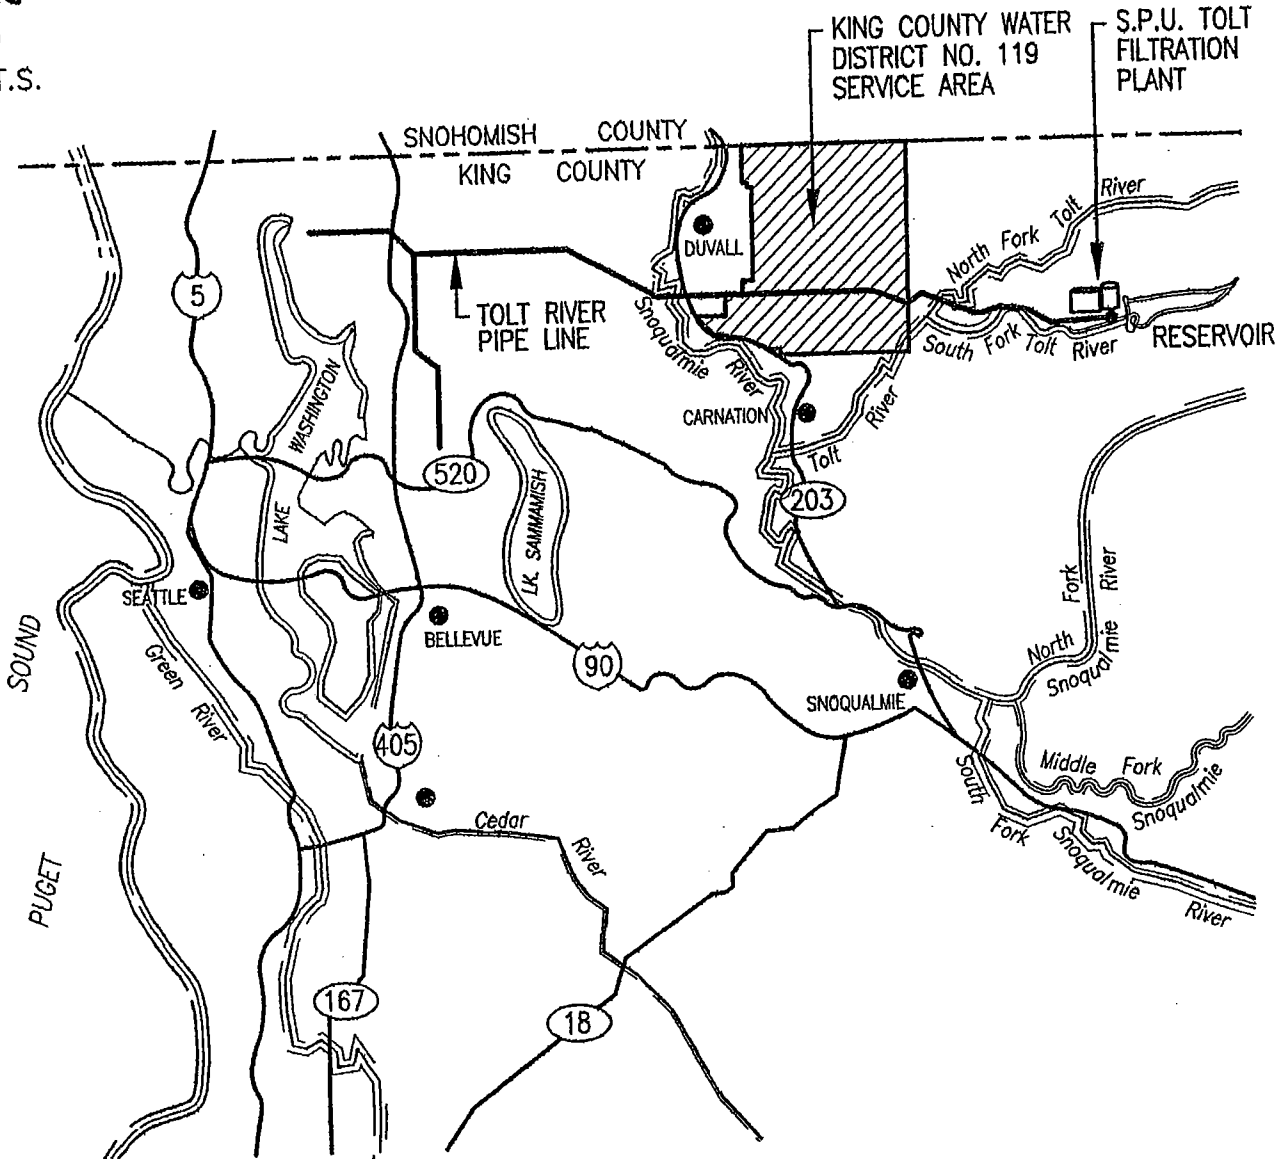

KING COUNTY WATER DISTRICT NO. 119

2006-0032

N.T.S.

EXHIBIT F

VICINITY MAP