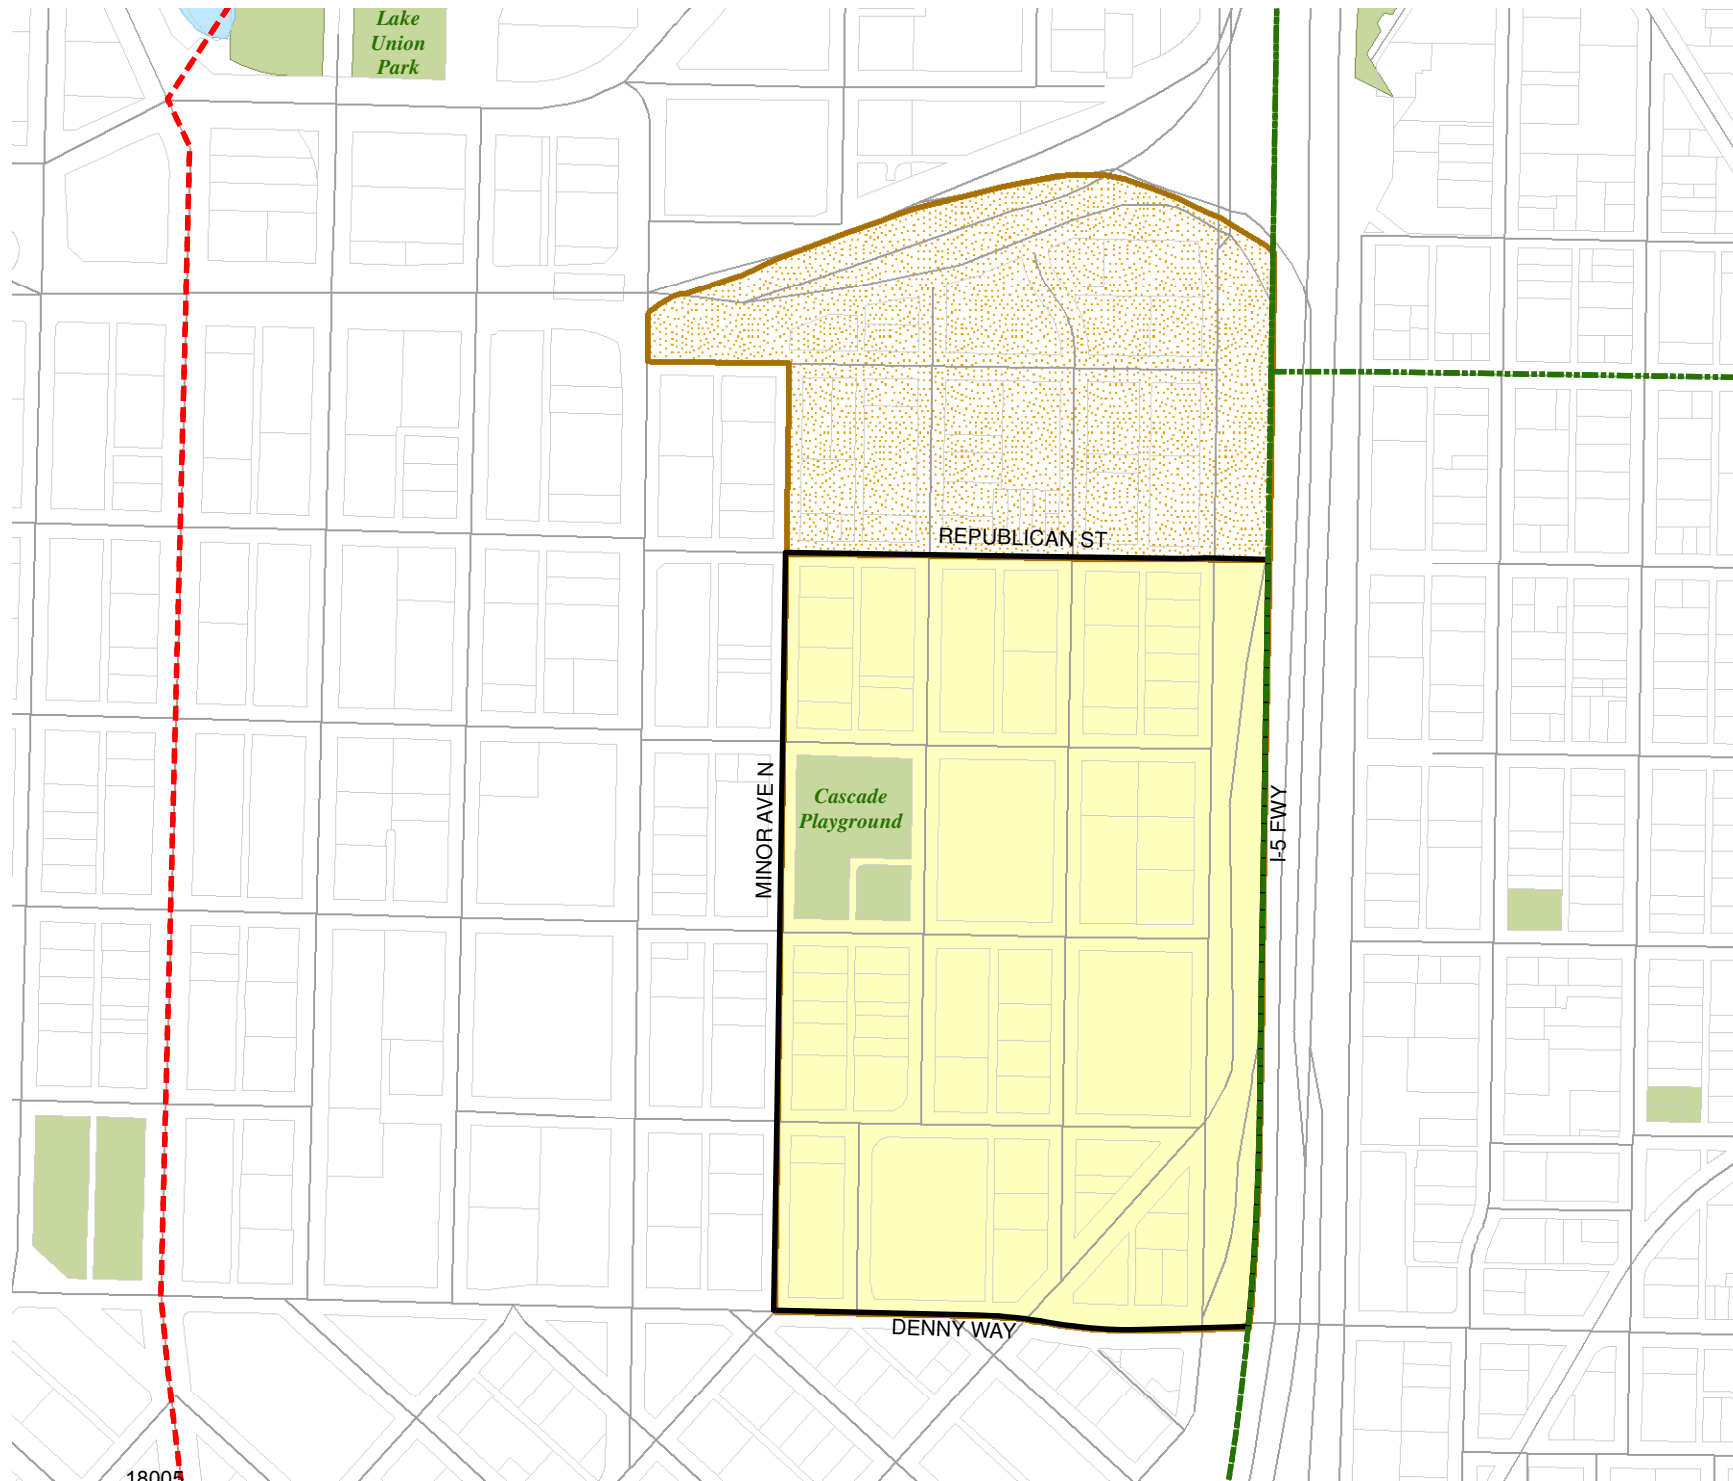

2015 Precinct Alterations

Code	Precinct Name	LG	CG	CC
3570	SEA 43-3570	43	7	4
3570	SEA 43-3570	43	7	4

Legend

- Legislative District Boundaries
- Congressional District Boundaries
- Council District Boundaries
- New Precinct
- Old Precinct(s)

Census Tract: Tract 007300	S-T-R: 29-25-04