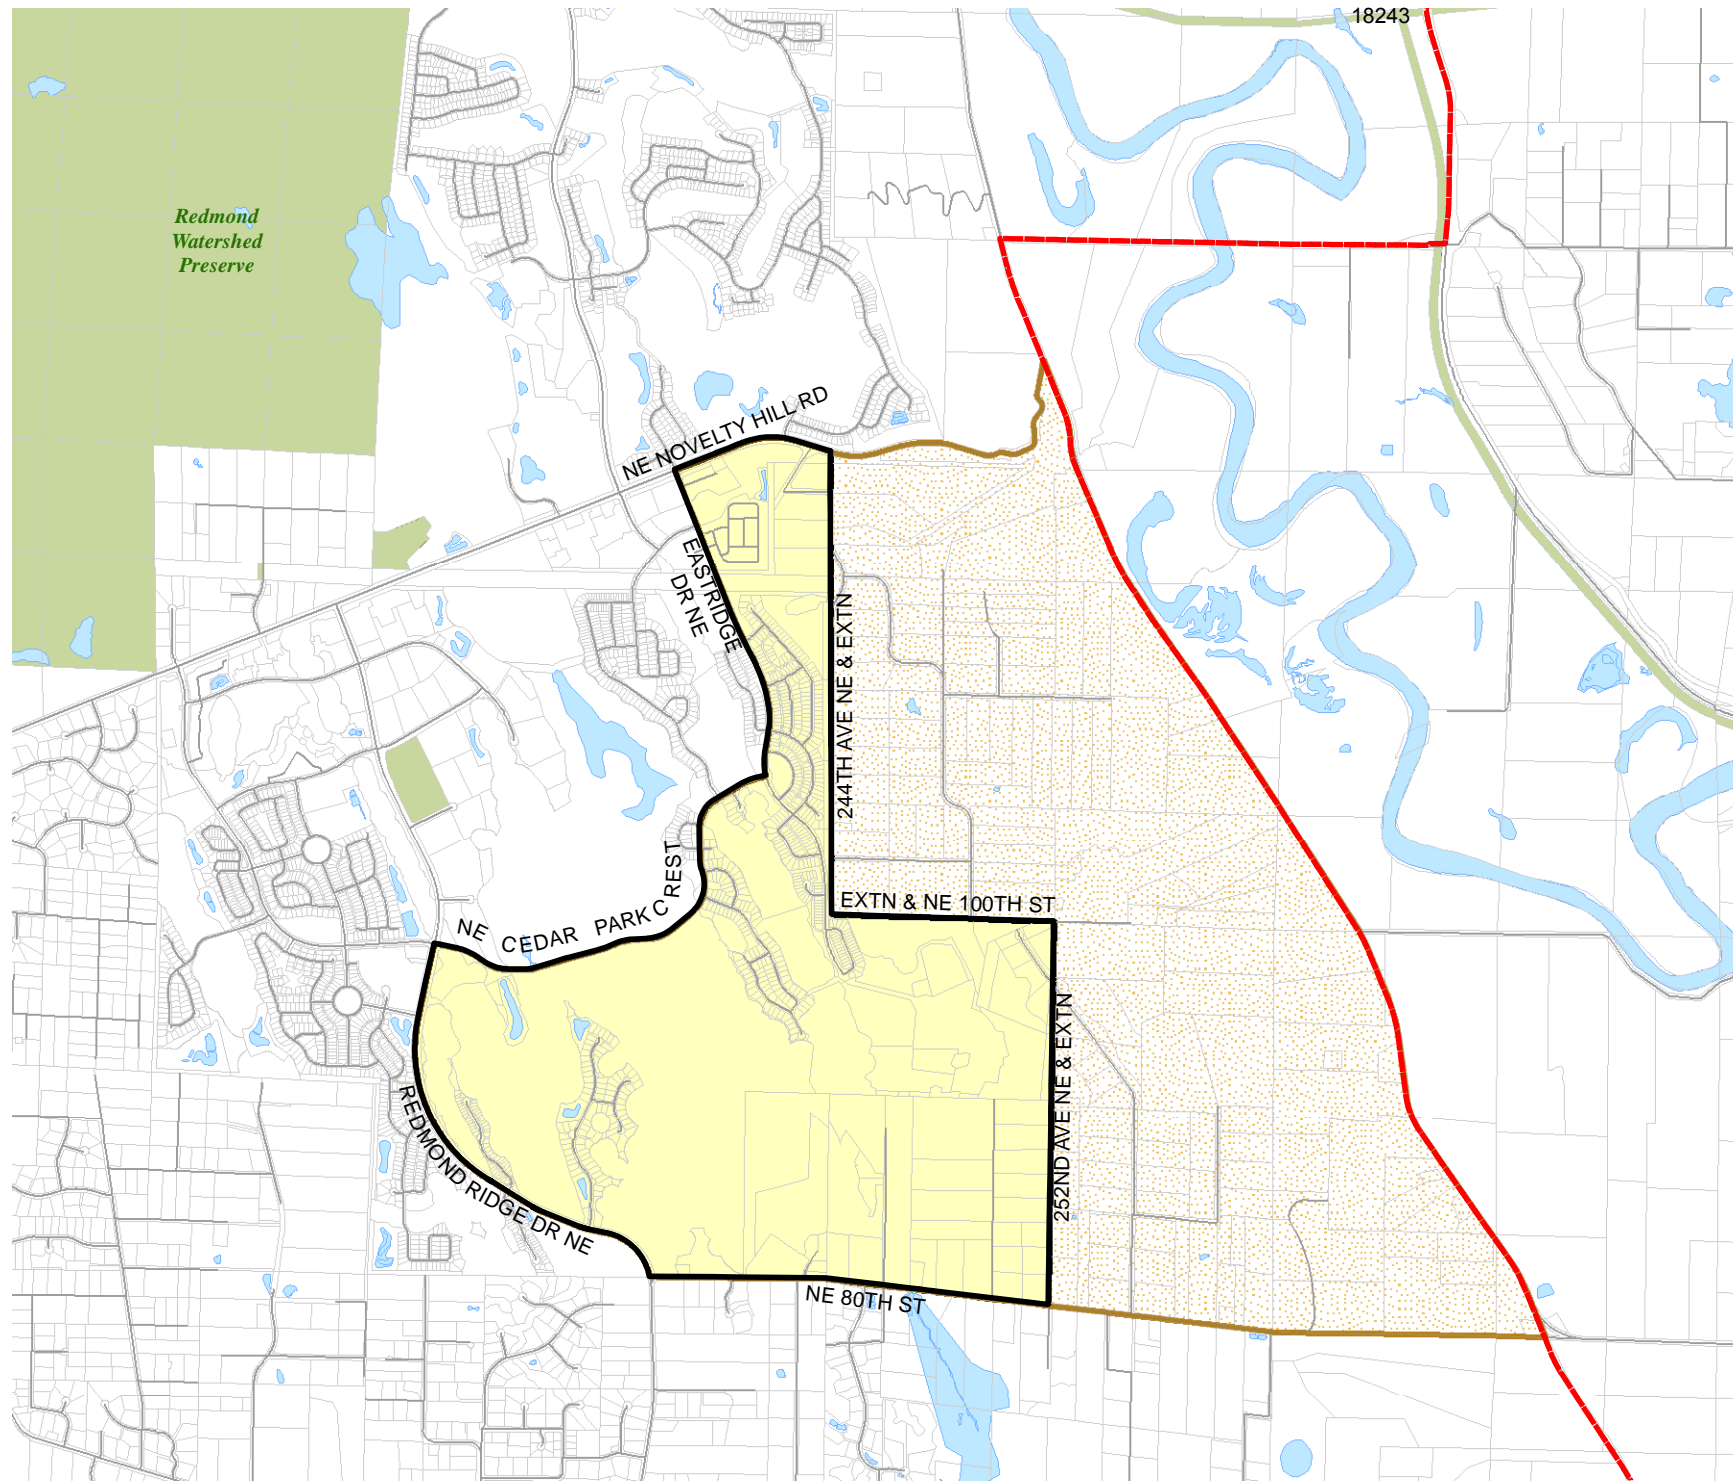

2016 Precinct Alterations

Code	Precinct Name	LG	CG	CC
3623	EASTRIDGE	45	1	3
3623	EASTRIDGE	45	1	3

Legend

- Legislative District Boundaries
- Congressional District Boundaries
- Council District Boundaries
- New Precinct
- Old Precinct(s)

Census Tract: Tract 032329	S-T-R: 02-25-06