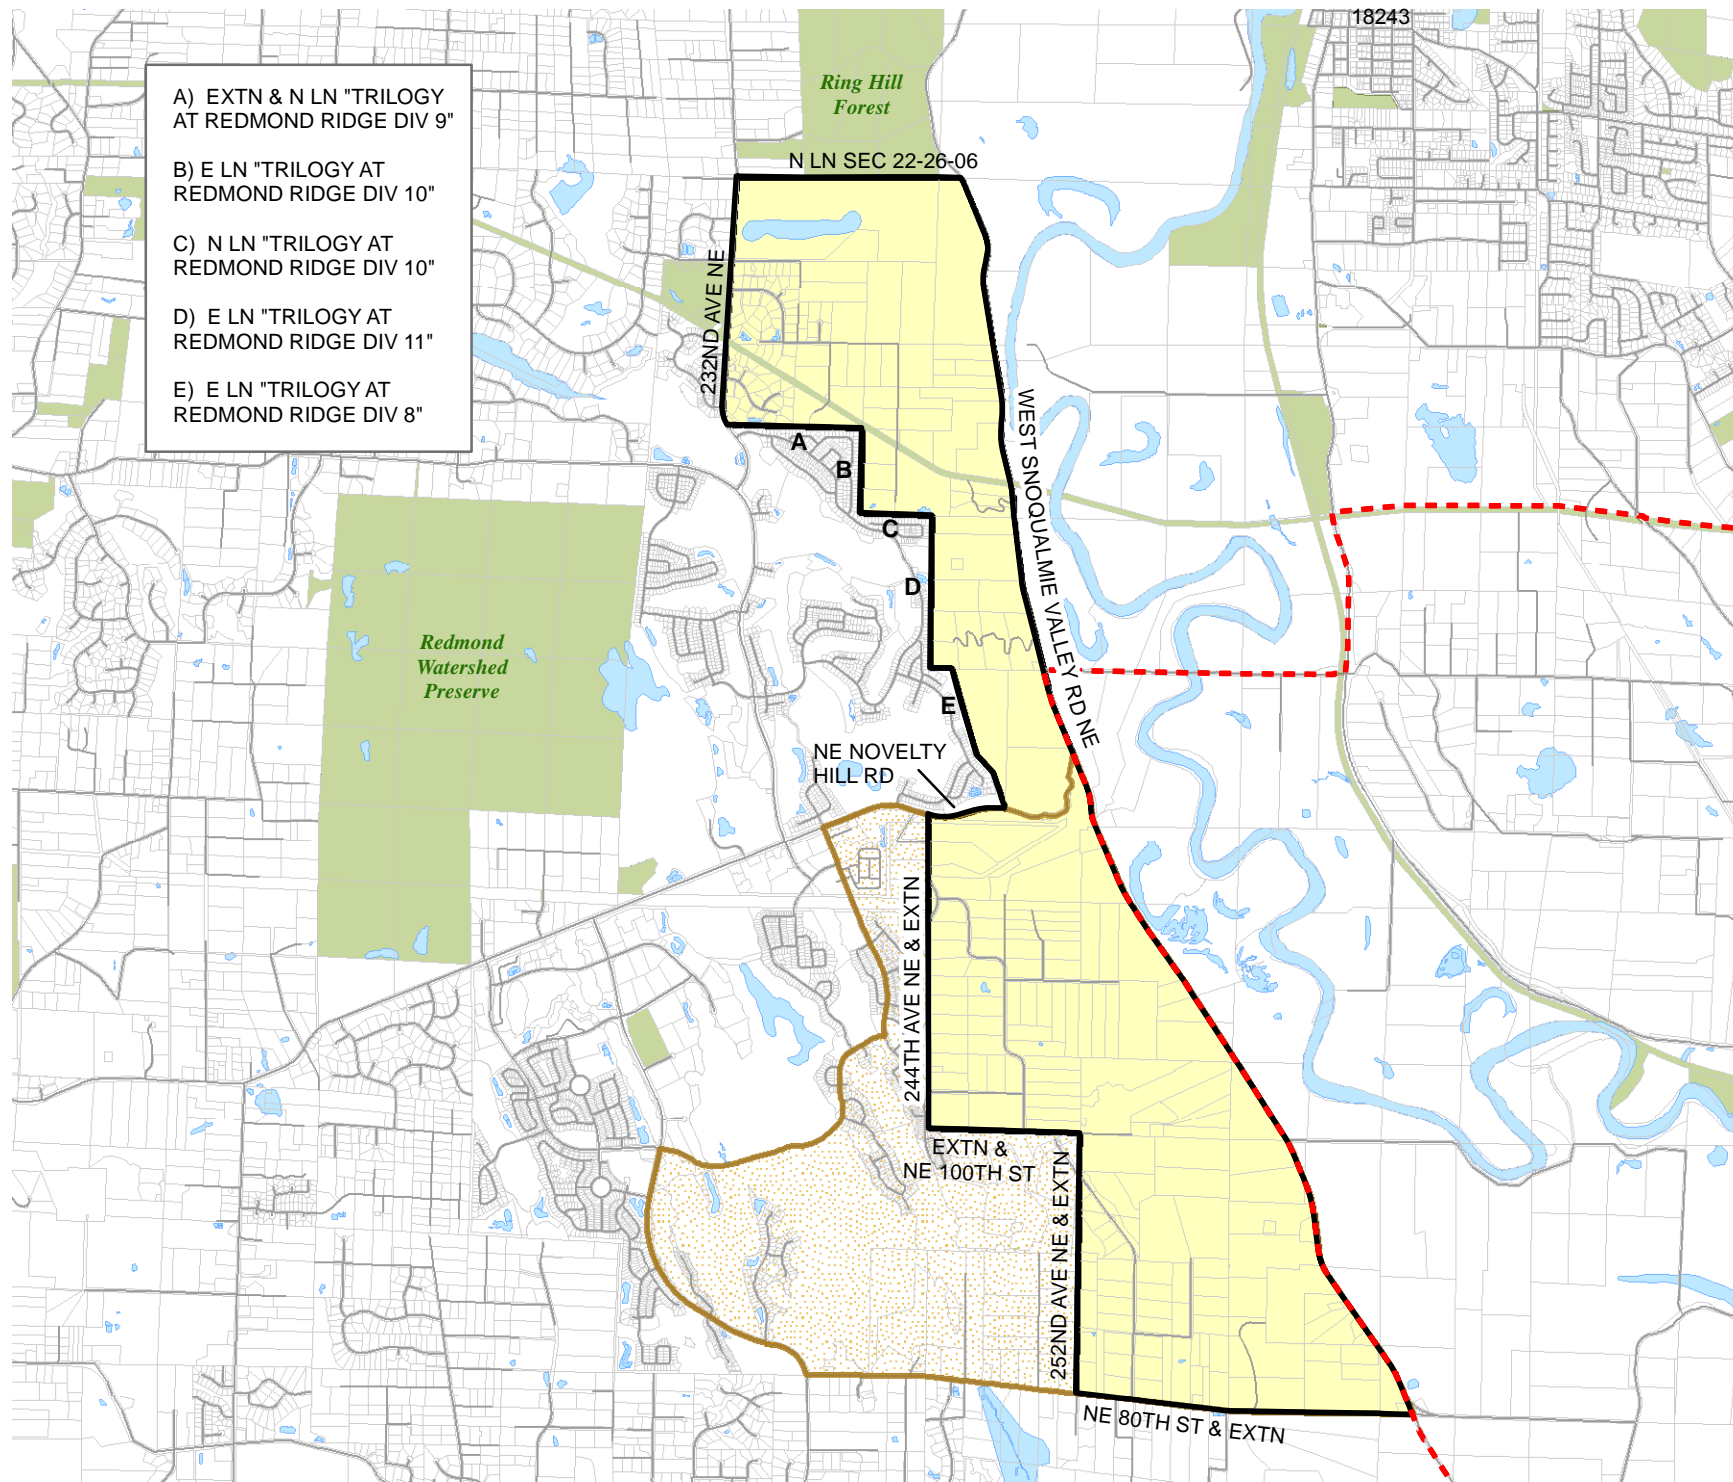

2016 Precinct Alterations

Code	Precinct Name	LG	CG	CC
2653	BIG BEND	45	1	3
2653	BIG BEND	45	1	3
3623	EASTRIDGE	45	1	3

Legend

- Legislative District Boundaries
- Congressional District Boundaries
- Council District Boundaries
- New Precinct
- Old Precinct(s)

Census Tract: Tract 032327	S-T-R: 26-26-06

- A) EXTN & N LN "TRILOGY AT REDMOND RIDGE DIV 9"
- B) E LN "TRILOGY AT REDMOND RIDGE DIV 10"
- C) N LN "TRILOGY AT REDMOND RIDGE DIV 10"
- D) E LN "TRILOGY AT REDMOND RIDGE DIV 11"
- E) E LN "TRILOGY AT REDMOND RIDGE DIV 8"