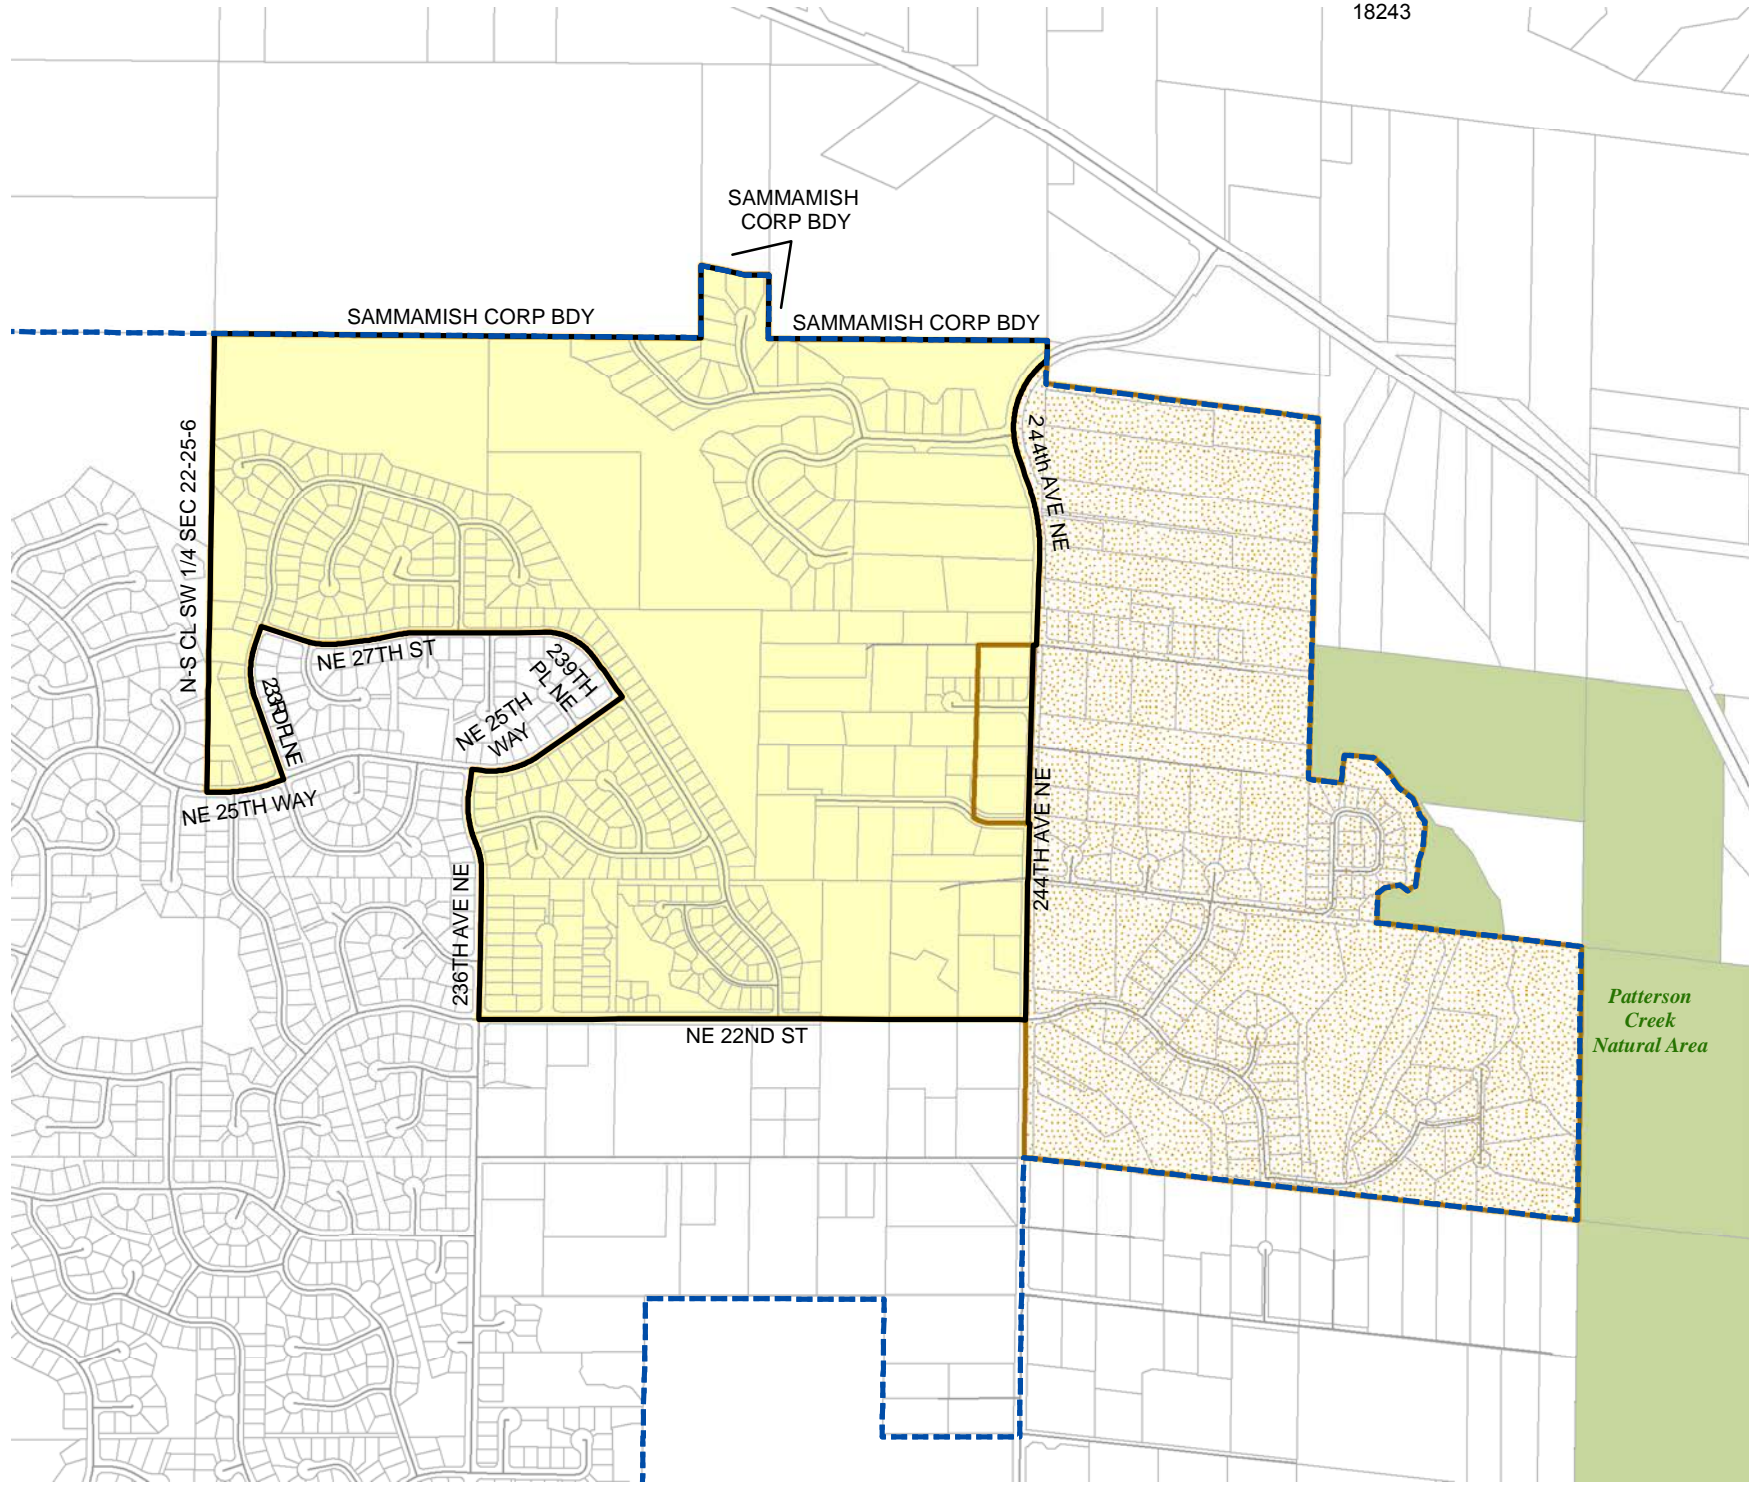

2016 Precinct Alterations

Code	Precinct Name	LG	CG	CC
2965	SAM 45-2965	45	8	3
3454	SAM 45-3454	45	8	3
2965	SAM 45-2965	45	8	3

Legend

- Legislative District Boundaries
- Congressional District Boundaries
- Council District Boundaries
- New Precinct
- Old Precinct(s)

Census Tract: Tract 032318	S-T-R: 22-25-06