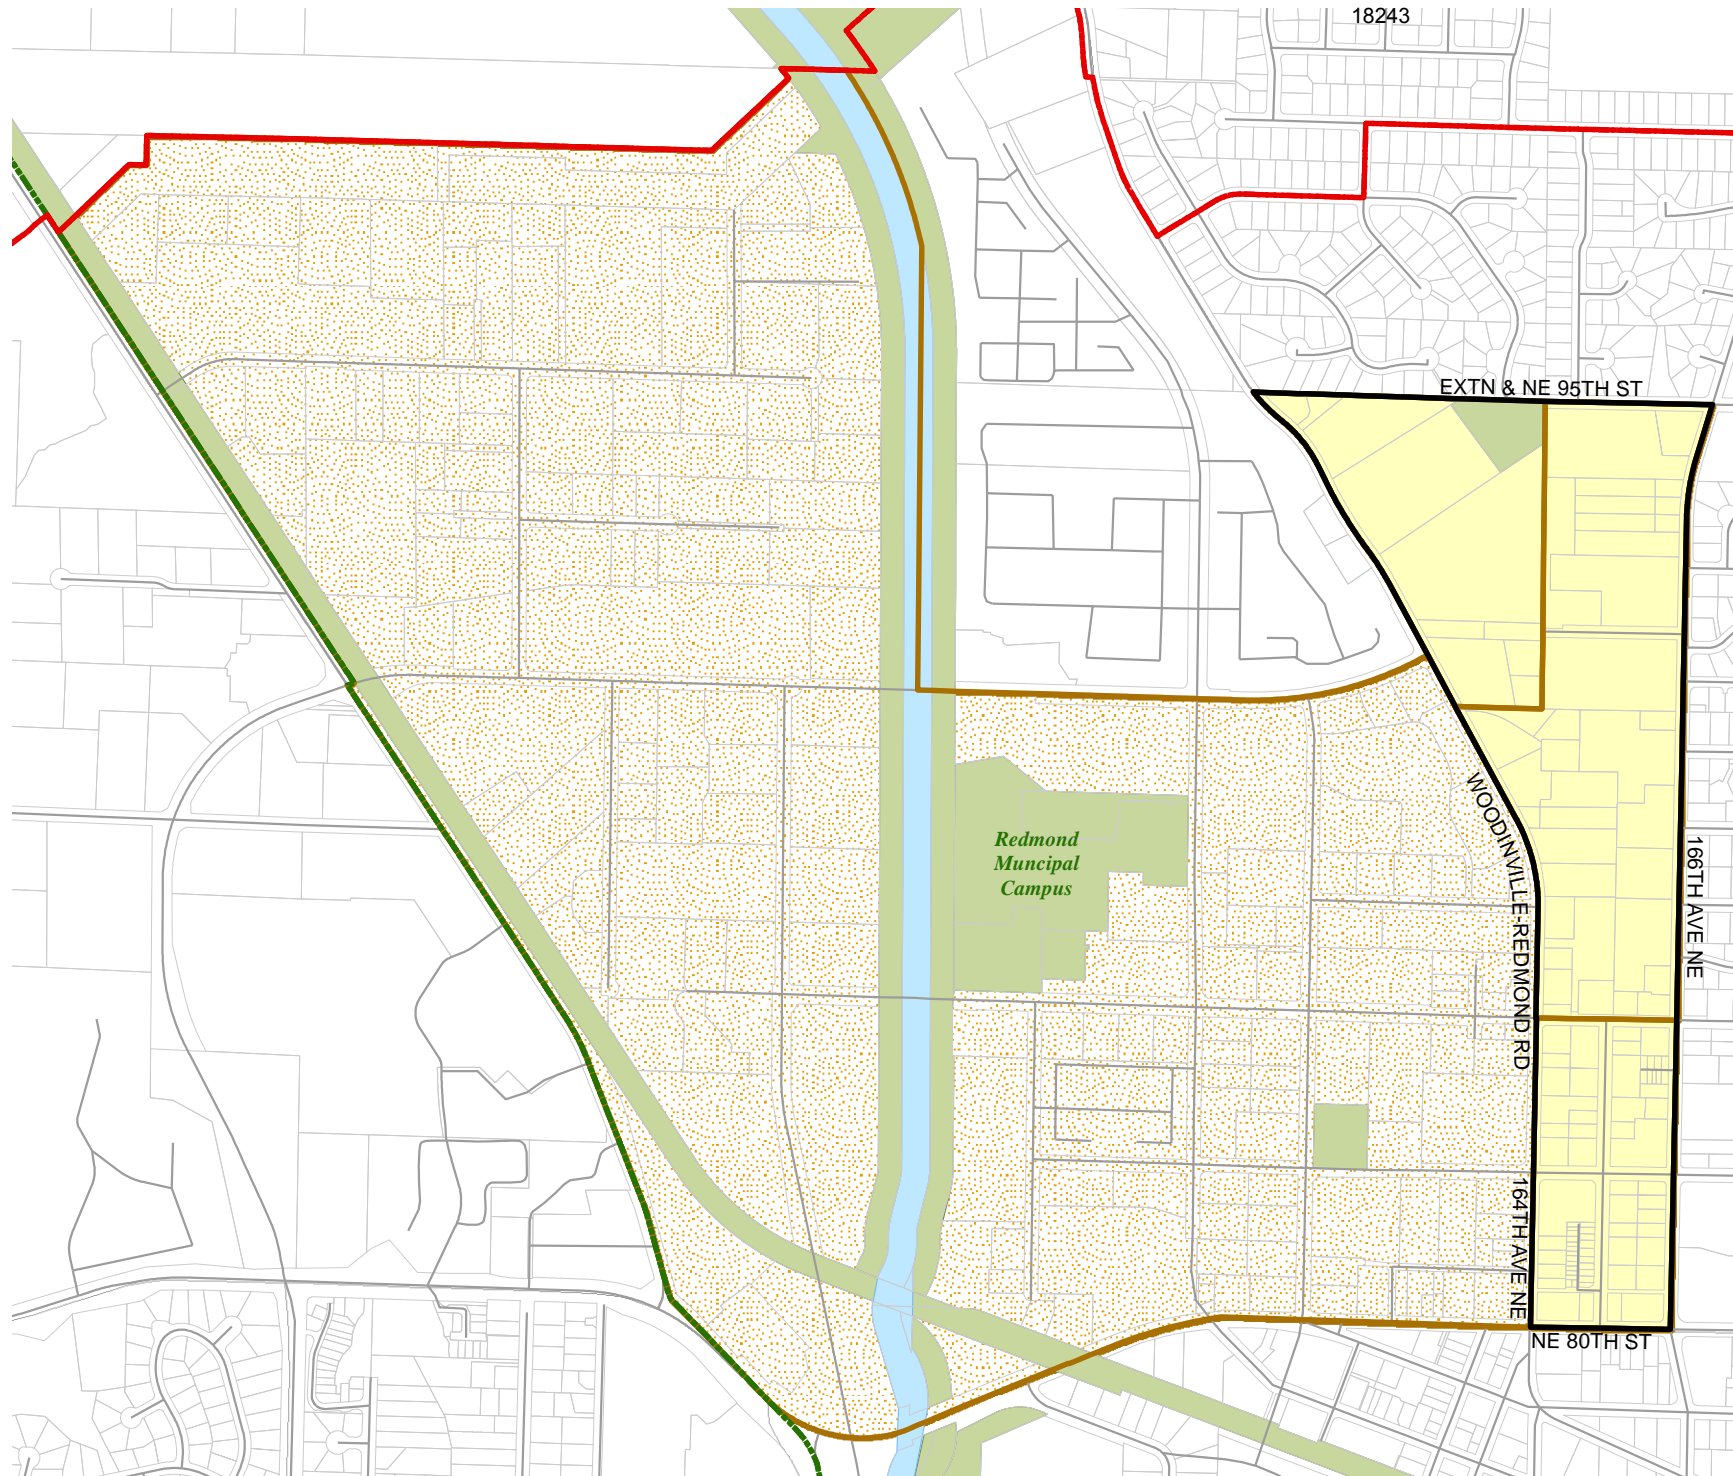

2016 Precinct Alterations

Code	Precinct Name	LG	CG	CC
3316	RED 48-3316	48	1	3
2967	RED 48-2967	48	1	3
2642	RED 48-2642*	48	1	3
3316	RED 48-3316	48	1	3

Legend

- Legislative District Boundaries
- Congressional District Boundaries
- Council District Boundaries
- New Precinct
- Old Precinct(s)

Census Tract: Tract 032324	S-T-R: 01-25-05