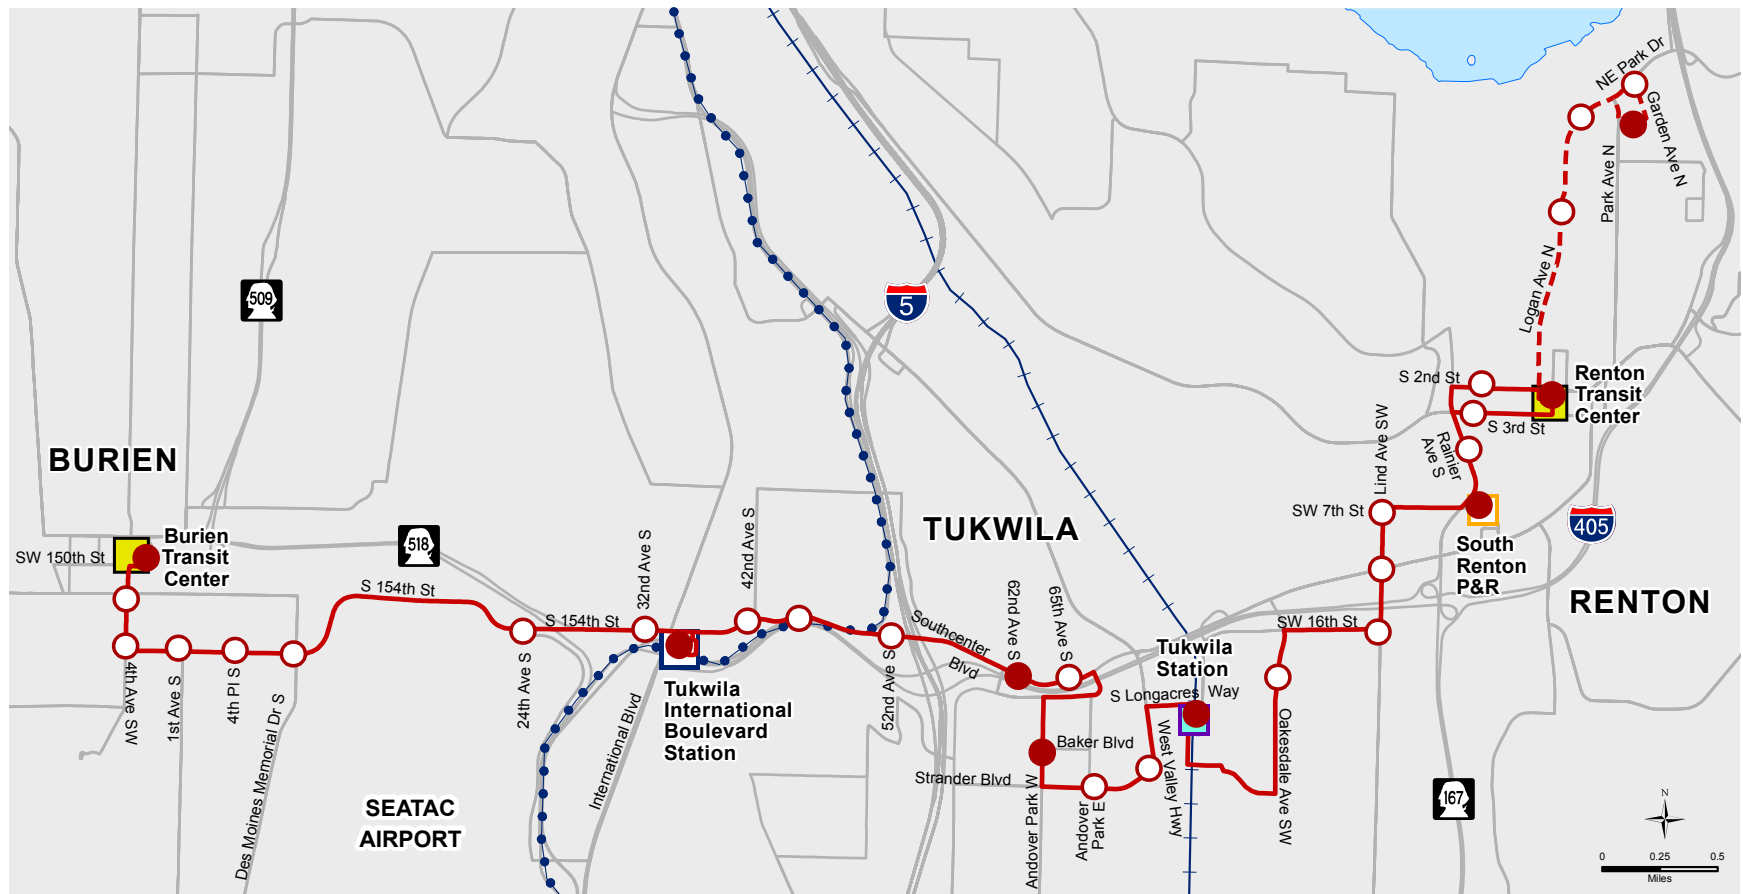

# RapidRide **F** Line proposed routing and stops

—●— RapidRide - F Line    - - -○- - - RapidRide - F Line extension  
● Proposed station    ○ Proposed stop  
— Other Metro transit service  
+ + + Sounder commuter rail line  
●●● Link light rail line

---

The information included on this map has been compiled by King County staff from a variety of sources and is subject to change without notice. King County makes no representations or warranties, express or implied, as to accuracy, completeness, timeliness, or rights to the use of such information. This document is not intended for use as a survey product. King County shall not be liable for any general, special, indirect, incidental, or consequential damages including, but not limited to, lost revenues or lost profits resulting from the use or misuse of the information contained on this map. Any sale of this map or information on this map is prohibited except by written permission of King County.