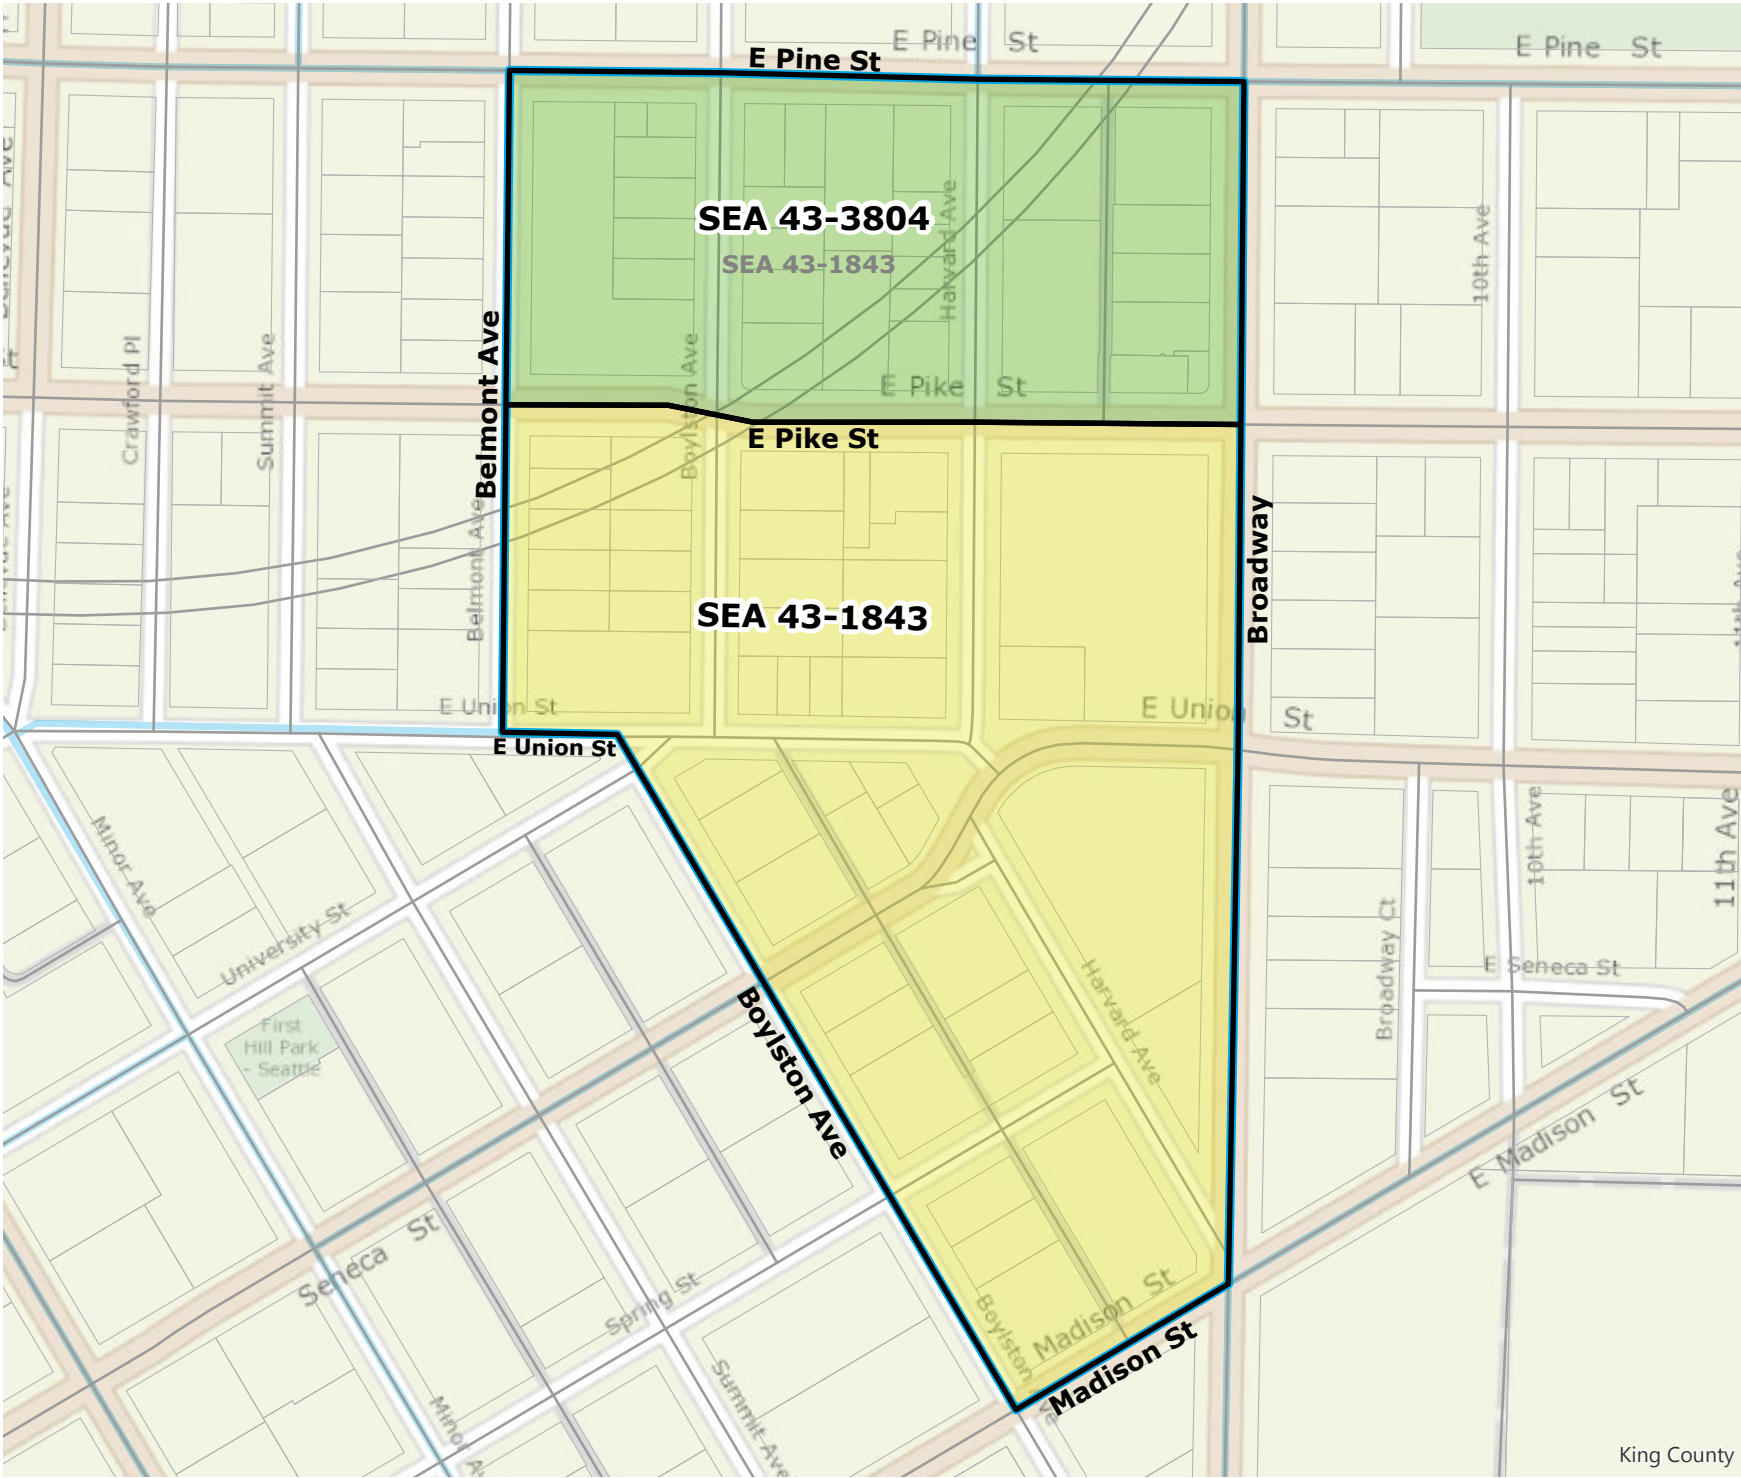

# 2019 Precinct Alterations

Code	Precinct Name	LG	CG	CC
3804	SEA 43-3804	43	7	8
1843	SEA 43-1843	43	7	8

Original Precinct(s)				
1843	SEA 43-1843	43	7	8

\*: Denotes precinct(s) that have been abolished.  
 Precinct map produced by King County GIS Elections in accordance with KCC 1.12.101 & RCW 29A.16.040

**Legend**

- Original Precinct(s)
- New Precinct(s)
- Altered Precinct(s)