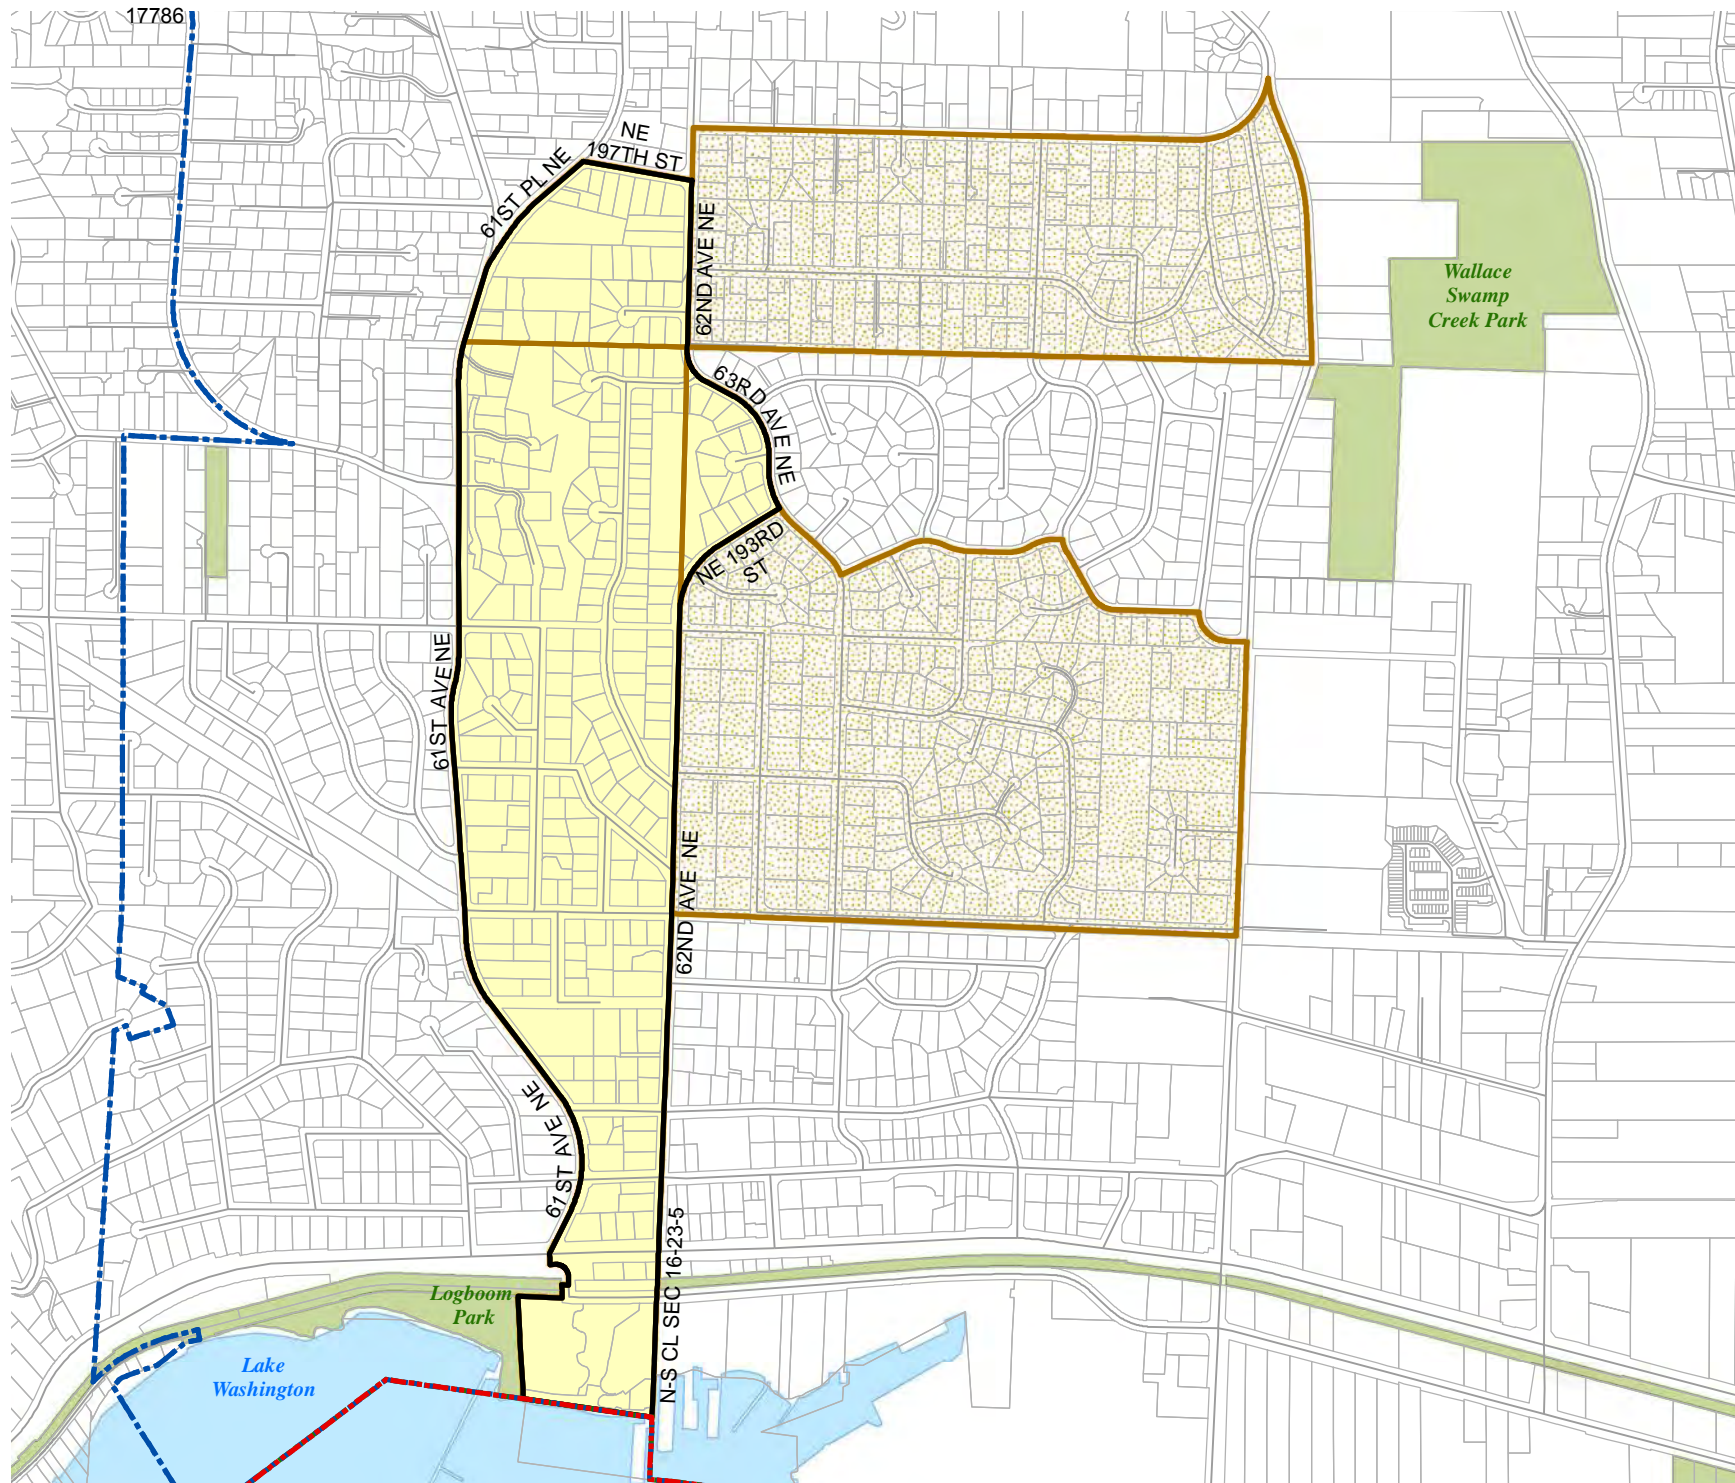

2014 Precinct Alterations

Code	Precinct Name	LG	CG	CC
0572	KMR 46-0572	46	1	1
0572	KMR 46-0572	46	1	1
0689	KMR 46-0689	46	1	1
0696	KMR 46-0696	46	1	1

Legend

- Legislative District Boundaries
- Congressional District Boundaries
- Council District Boundaries
- New Precinct
- Old Precinct(s)

Census Tract: Tract 021600	S-T-R: 2-26-04