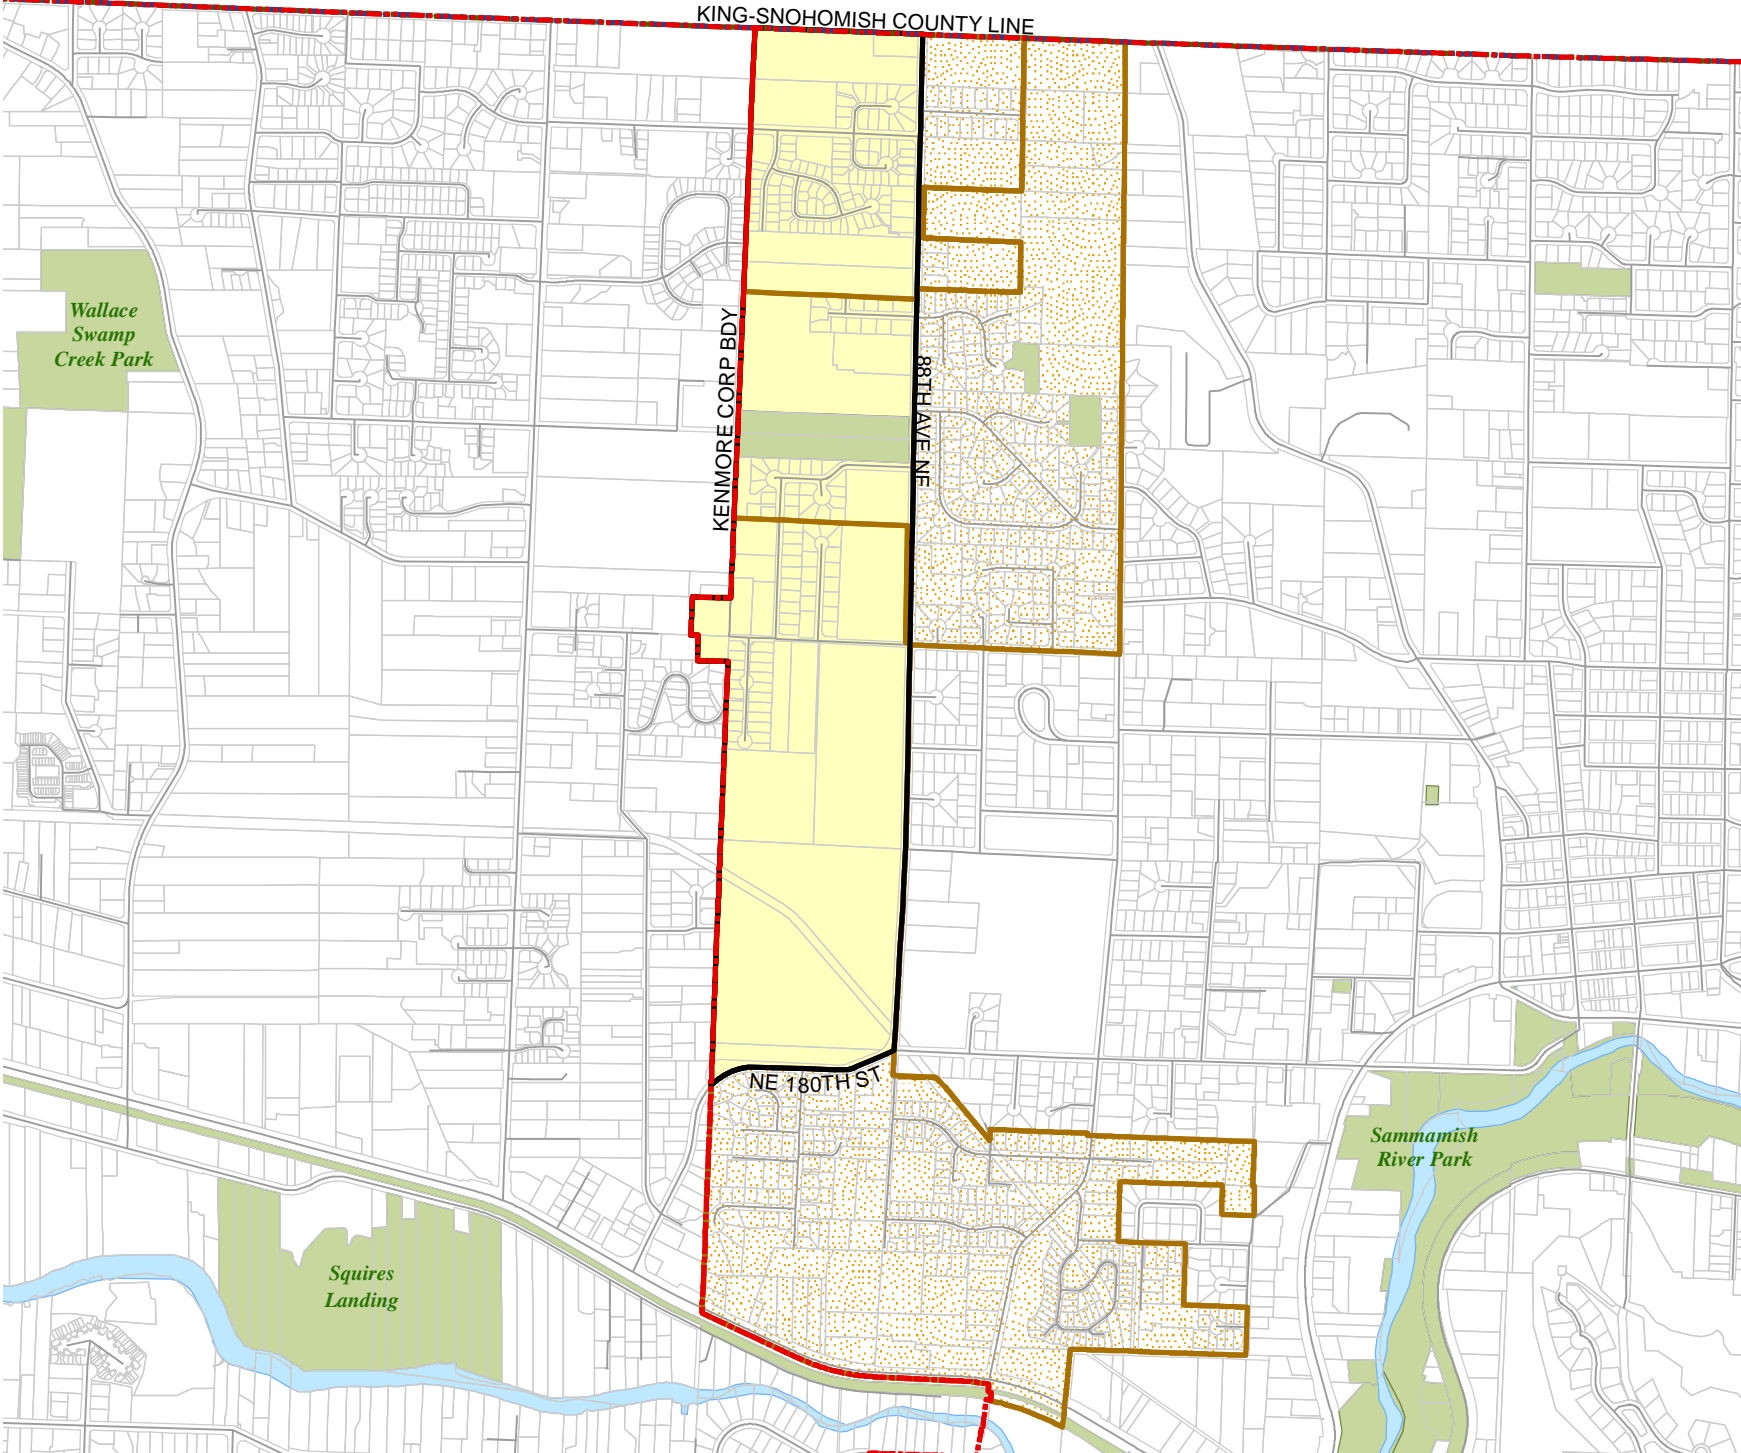

17786

KING-SNOHOMISH COUNTY LINE

2014 Precinct Alterations

Code	Precinct Name	LG	CG	CC
2865	BOT 01-2865	1	1	1
1207	WEST HILL	1	1	1
2865	BOT 01-2865	1	1	1

Legend

- Legislative District Boundaries
- Congressional District Boundaries
- Council District Boundaries
- New Precinct
- Old Precinct(s)

Census Tract: Tract 021700	S-T-R: 06-26-05