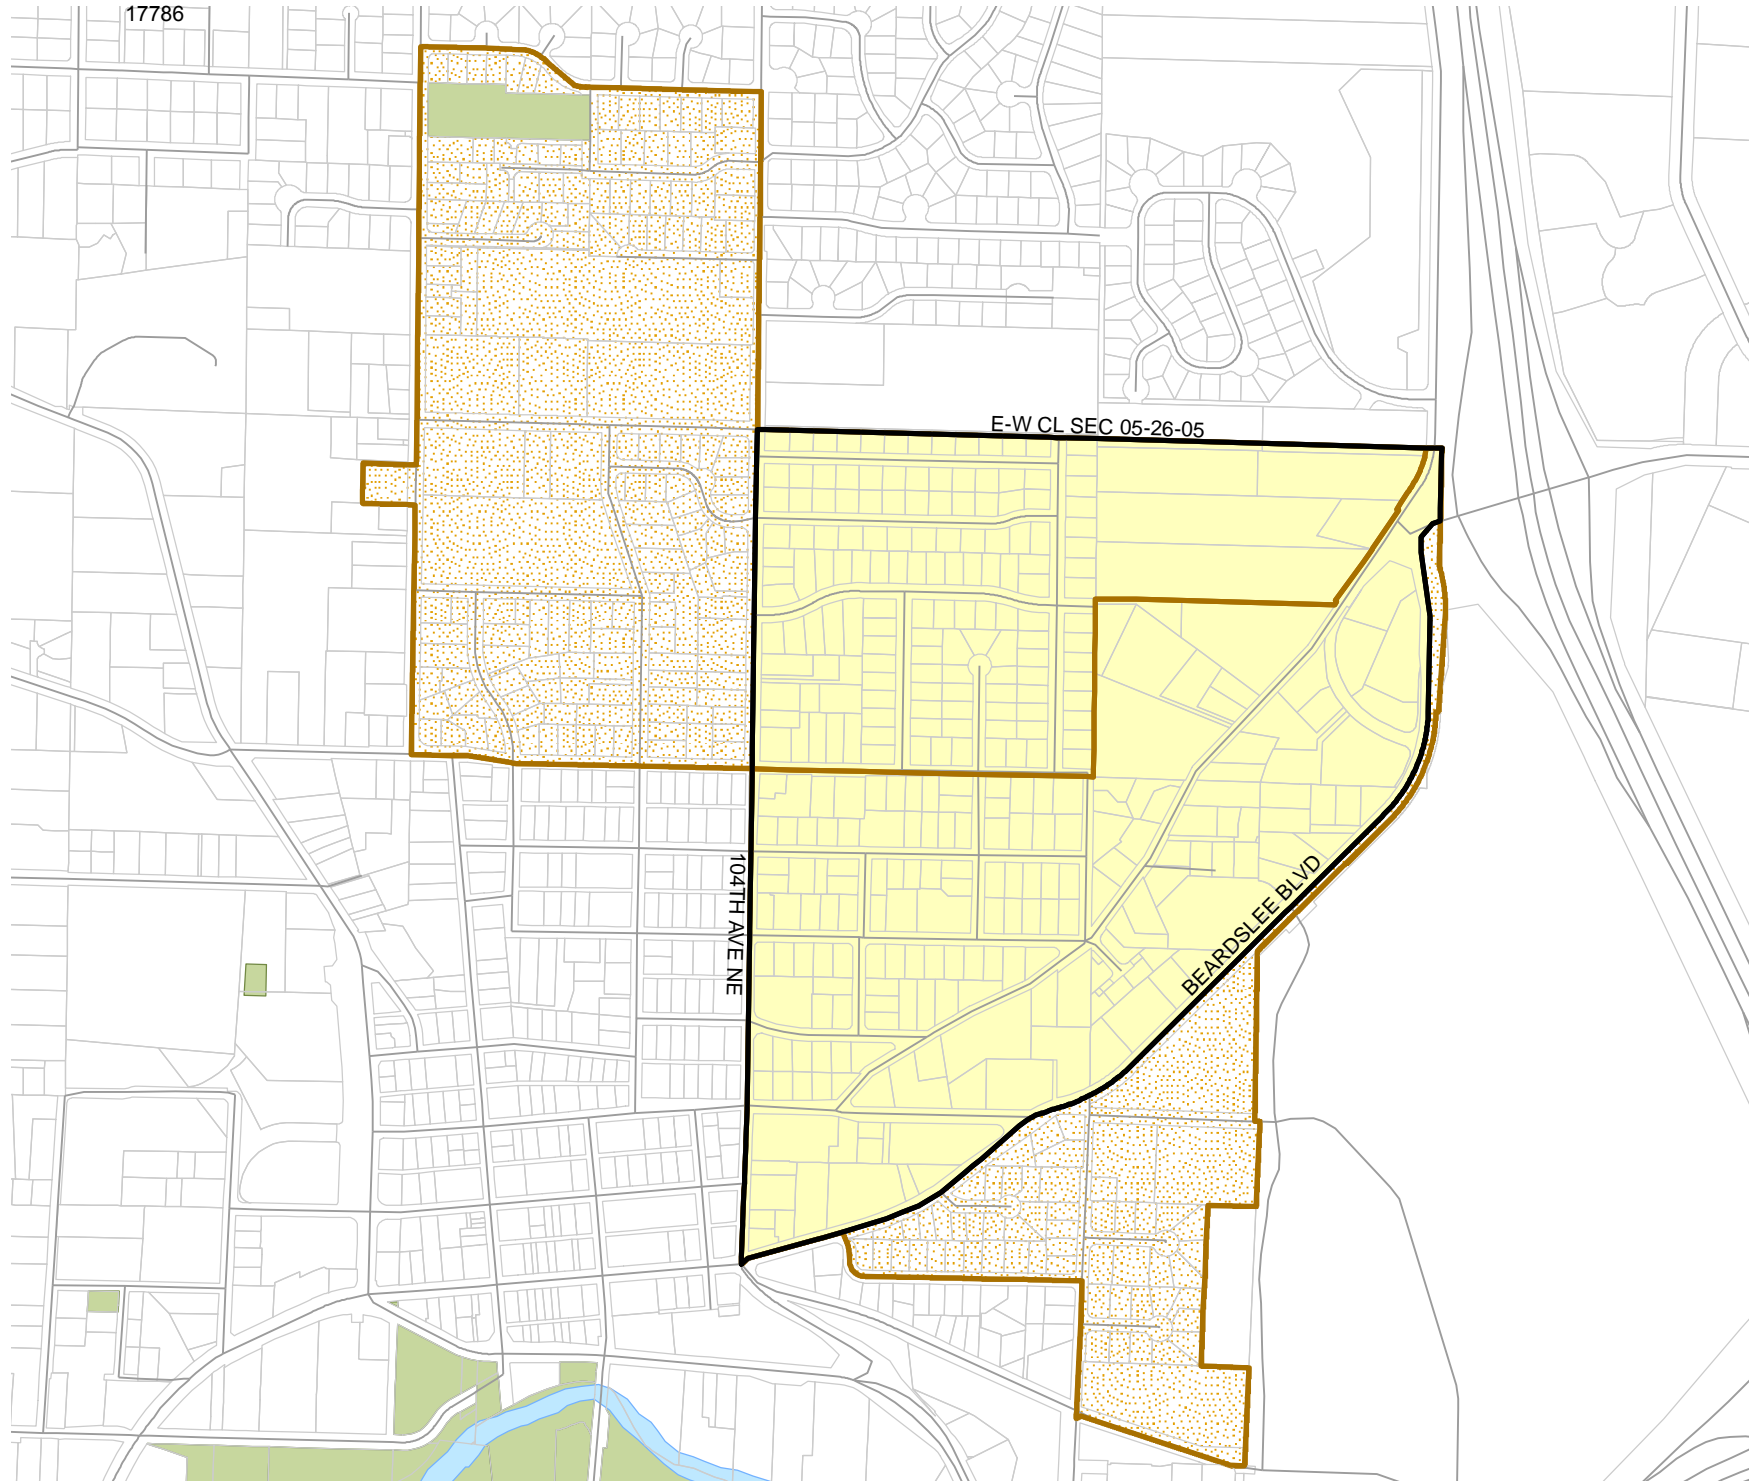

17786

2014 Precinct Alterations

Code	Precinct Name	LG	CG	CC
0255	BOT 01-0255	1	1	1
0252	BOT 01-0252	1	1	1
0255	BOT 01-0255	1	1	1

Legend

- Legislative District Boundaries
- Congressional District Boundaries
- Council District Boundaries
- New Precinct
- Old Precinct(s)

Census Tract: Tract 021803	S-T-R: 06-26-05