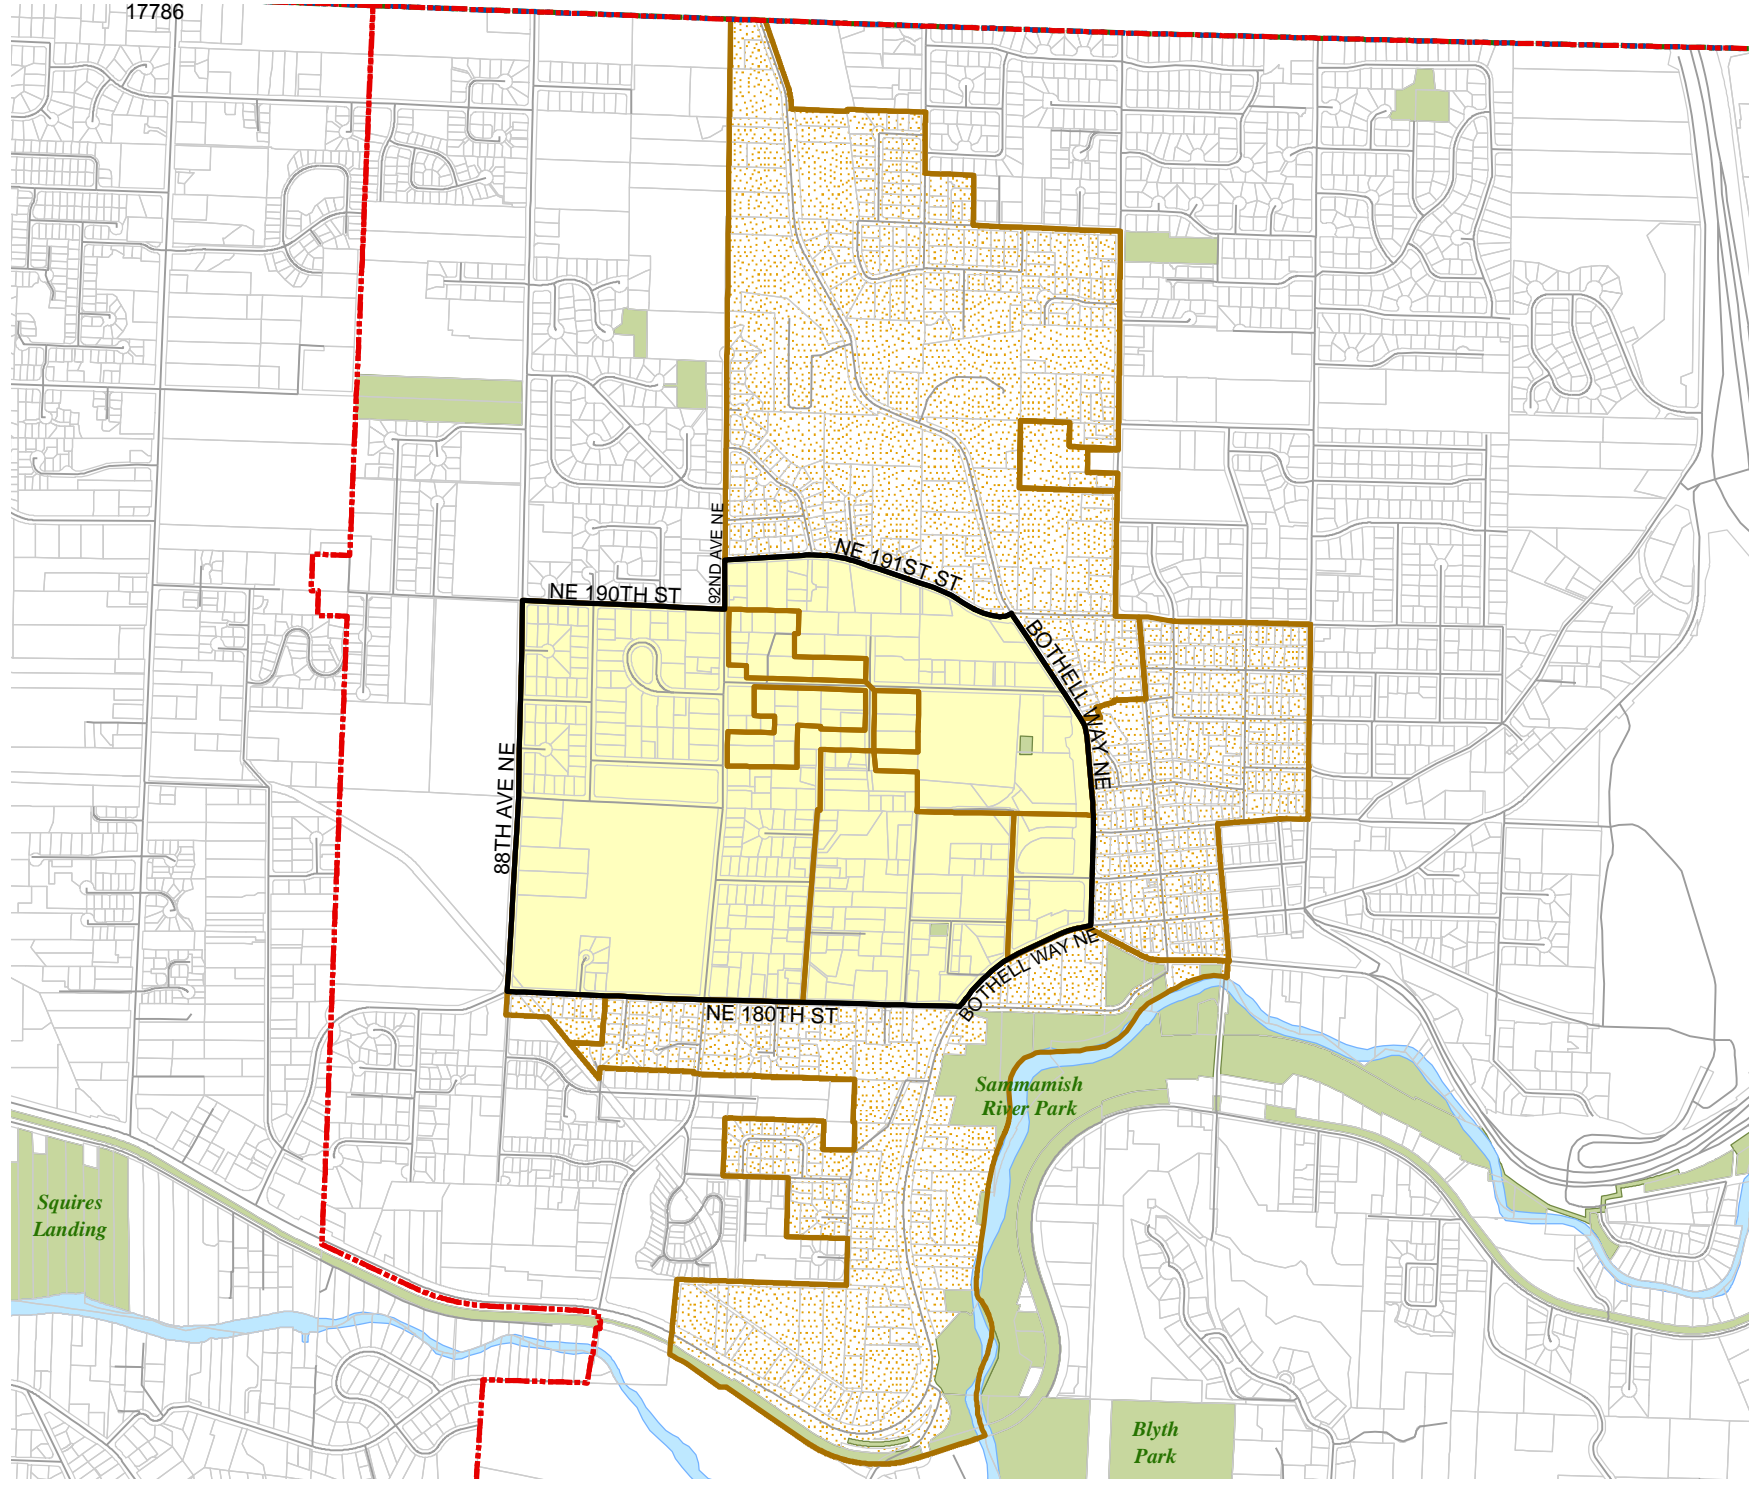

2014 Precinct Alterations

Code	Precinct Name	LG	CG	CC
0261	BOT 01-0261	1	1	1
1206	WESBO*	1	1	1
0253	BOT 01-0253	1	1	1
0254	BOT 01-0254	1	1	1
0256	BOT 01-0256	1	1	1
0261	BOT 01-0261	1	1	1

Legend

- Legislative District Boundaries
- Congressional District Boundaries
- Council District Boundaries
- New Precinct
- Old Precinct(s)

Census Tract: Tract 021803	S-T-R: 07-26-05