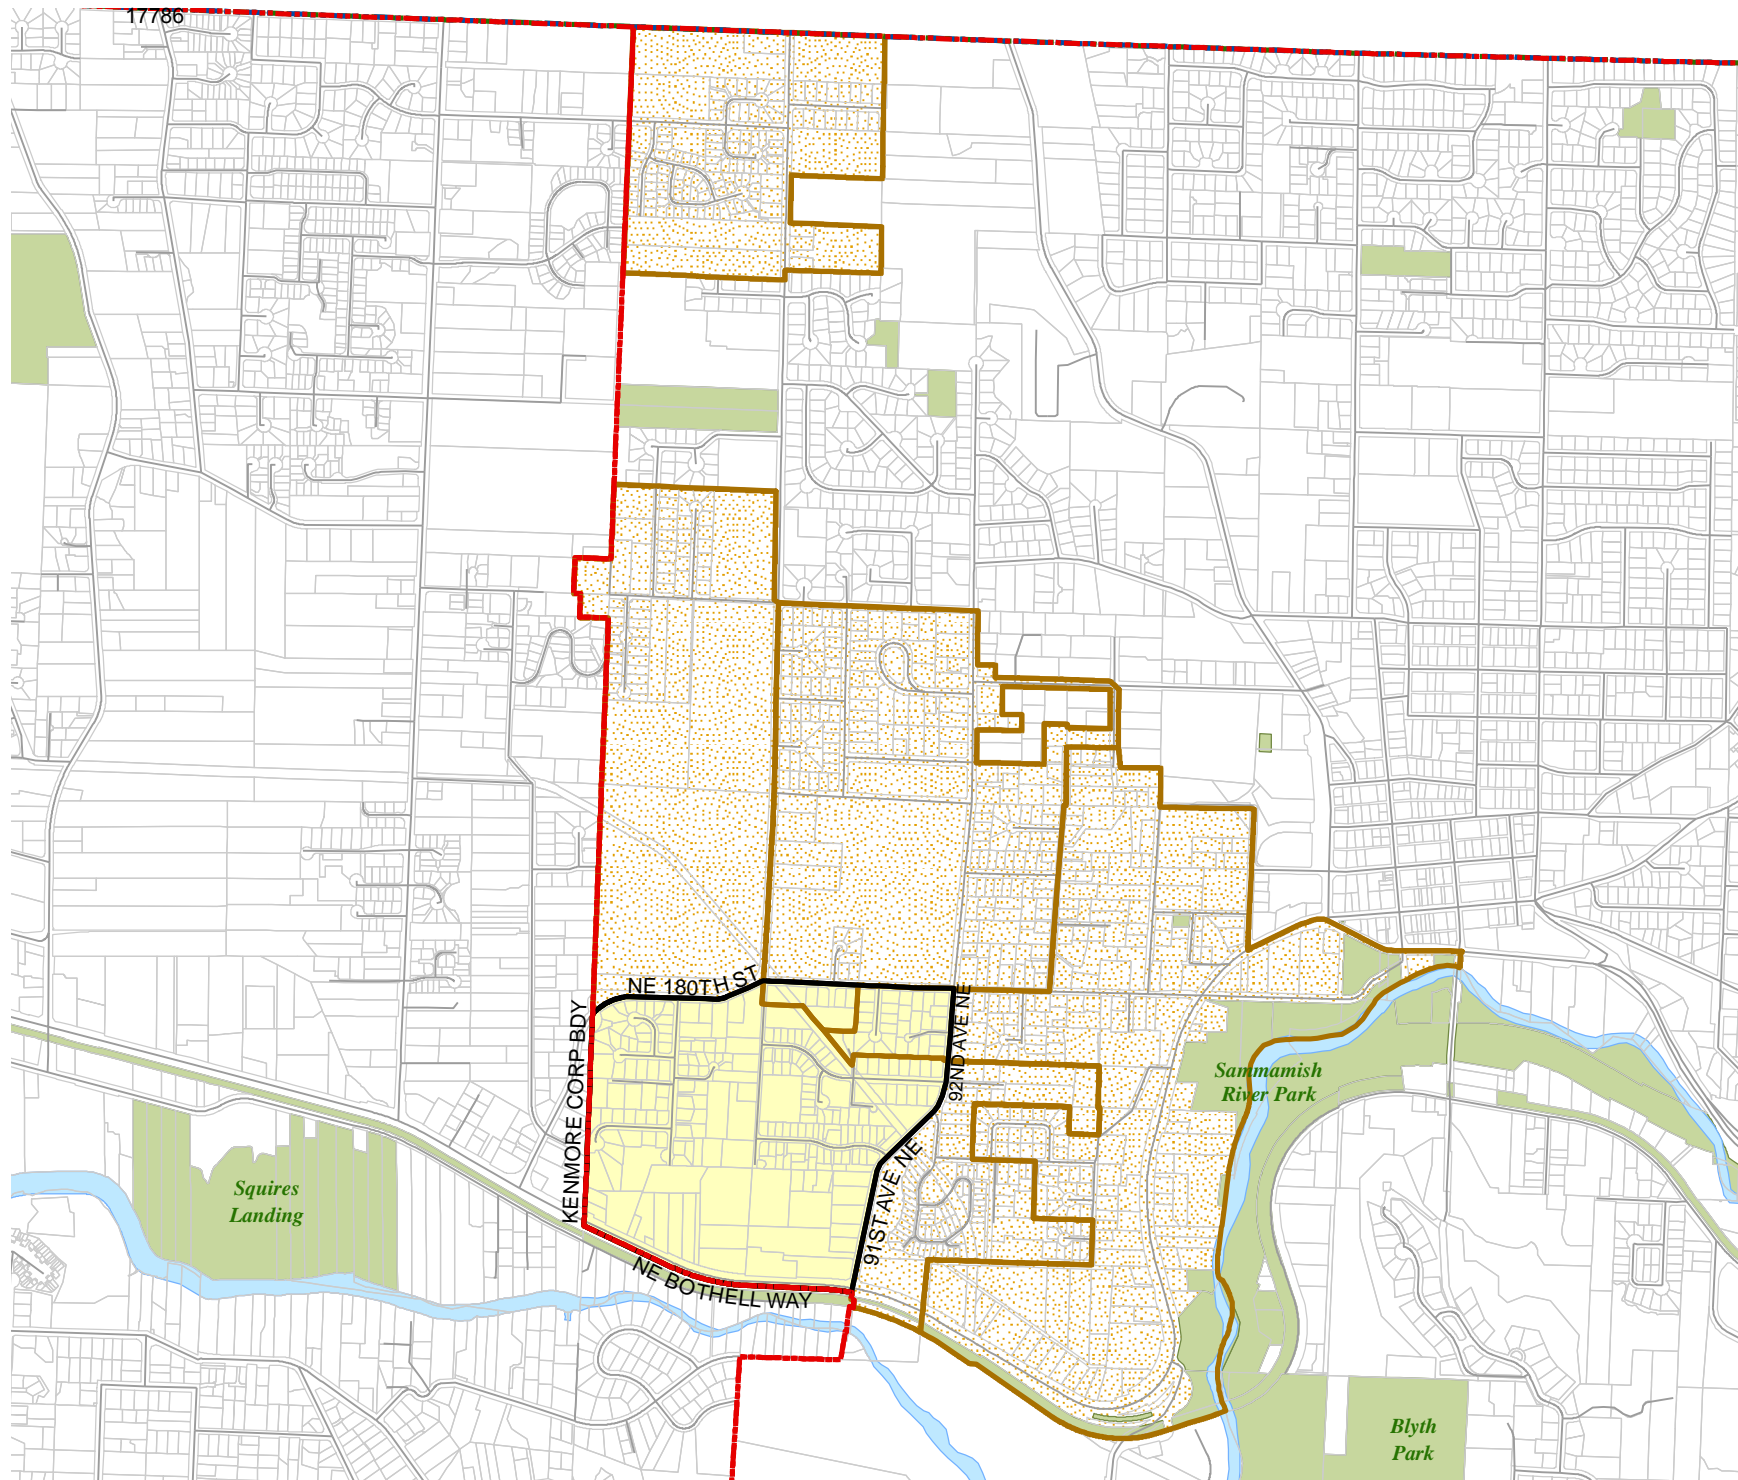

2014 Precinct Alterations

Code	Precinct Name	LG	CG	CC
1207	BOT 01-1207	1	1	1
1207	WEST HILL	1	1	1
0254	BOT 01-0254	1	1	1
0261	BOT 01-0261	1	1	1

Legend

- Legislative District Boundaries
- Congressional District Boundaries
- Council District Boundaries
- New Precinct
- Old Precinct(s)

Census Tract: Tract 021700	S-T-R: 07-26-05