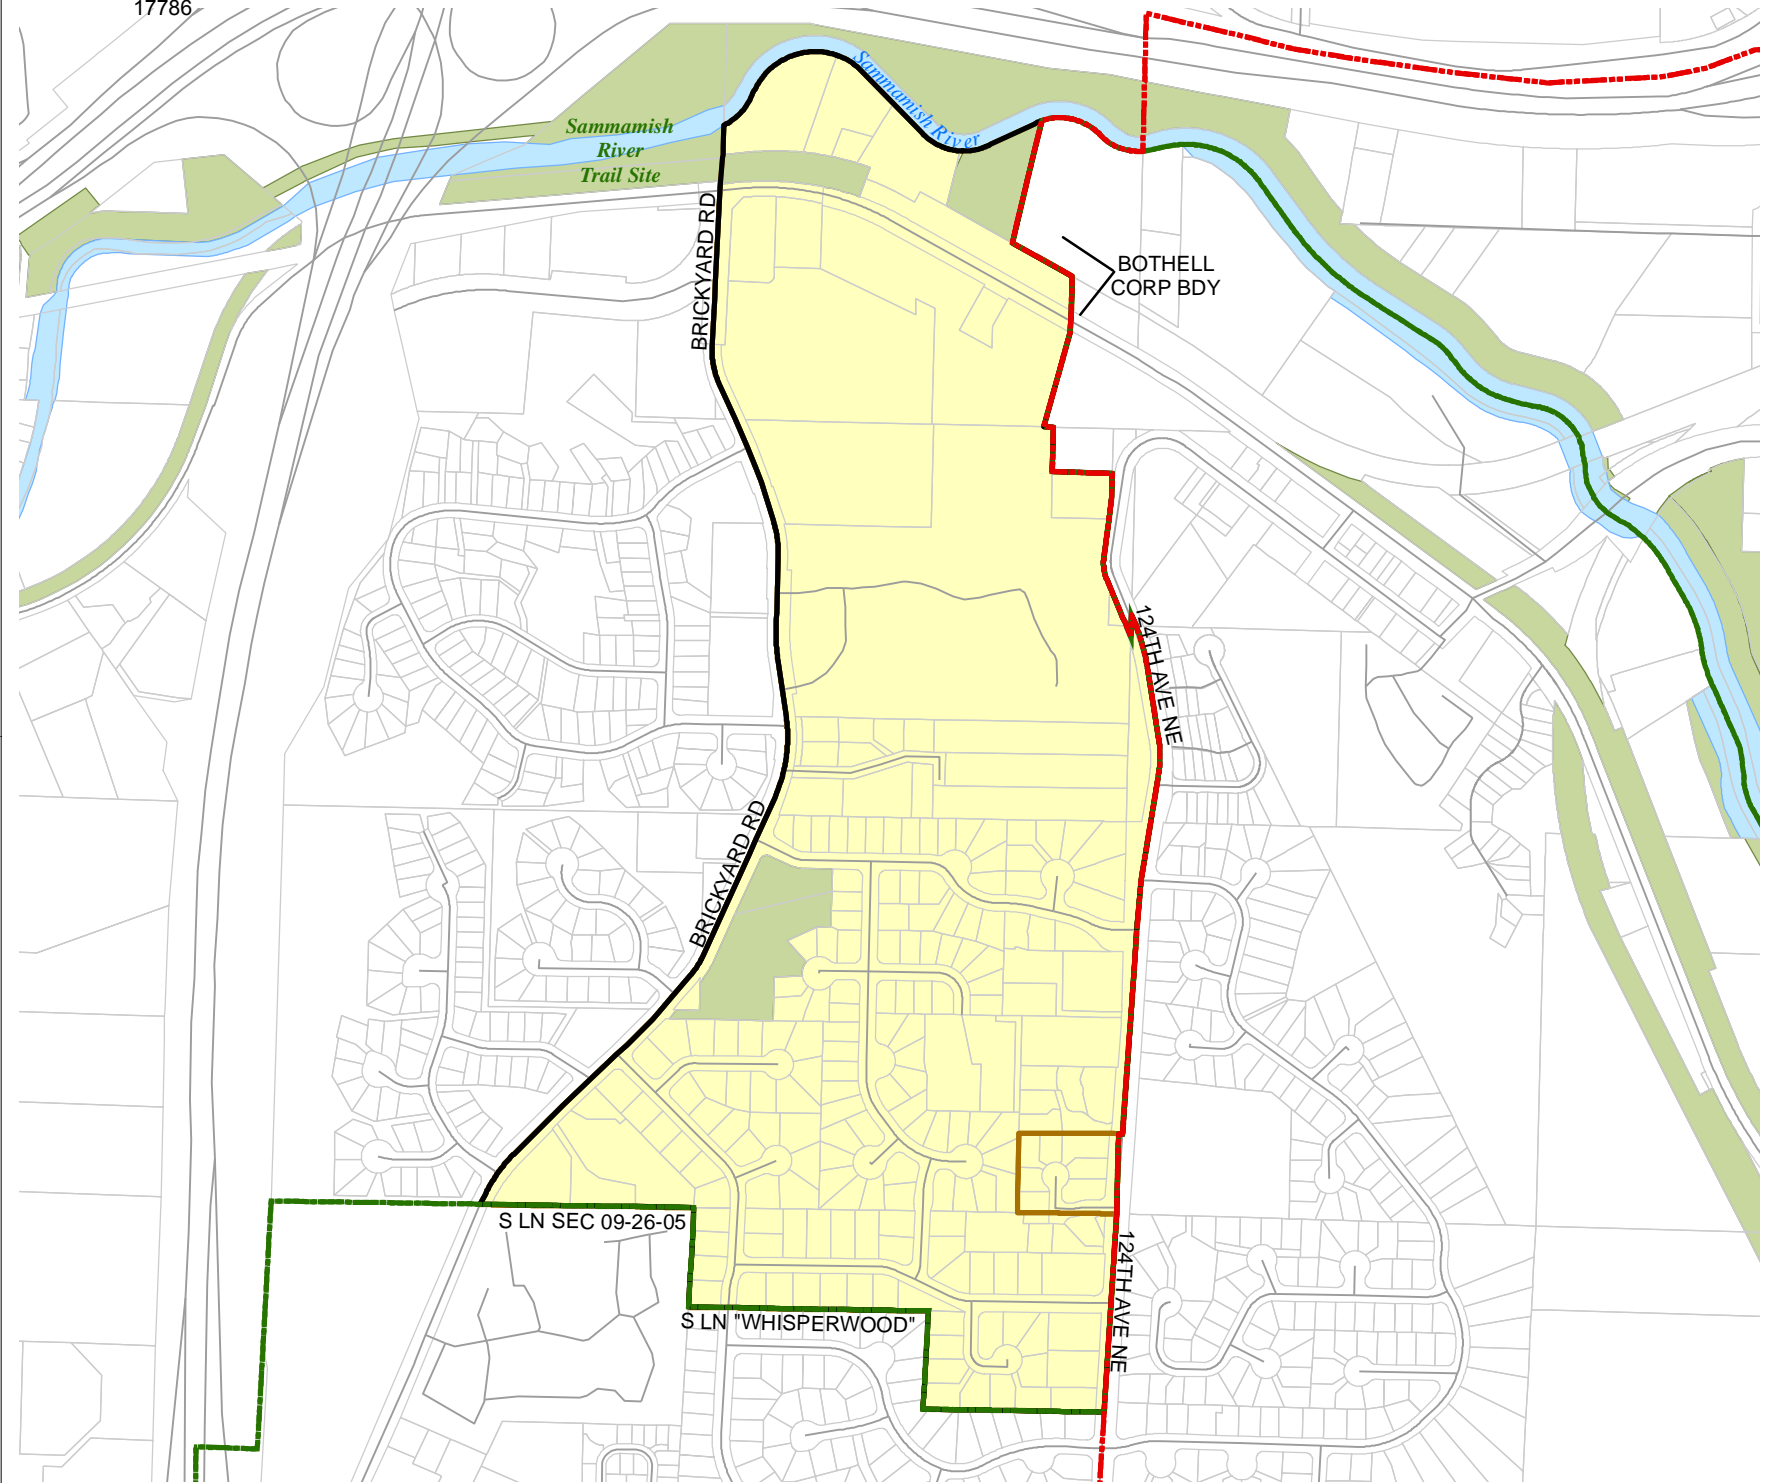

2014 Precinct Alterations

Code	Precinct Name	LG	CG	CC
2495	BOT 01-2495	1	1	1
3622	BING*	1	1	1
2495	BOT 01-2495	1	1	1

Legend

- Legislative District Boundaries
- Congressional District Boundaries
- Council District Boundaries
- New Precinct
- Old Precinct(s)

Census Tract:	S-T-R:
Tract 021905	09-26-05