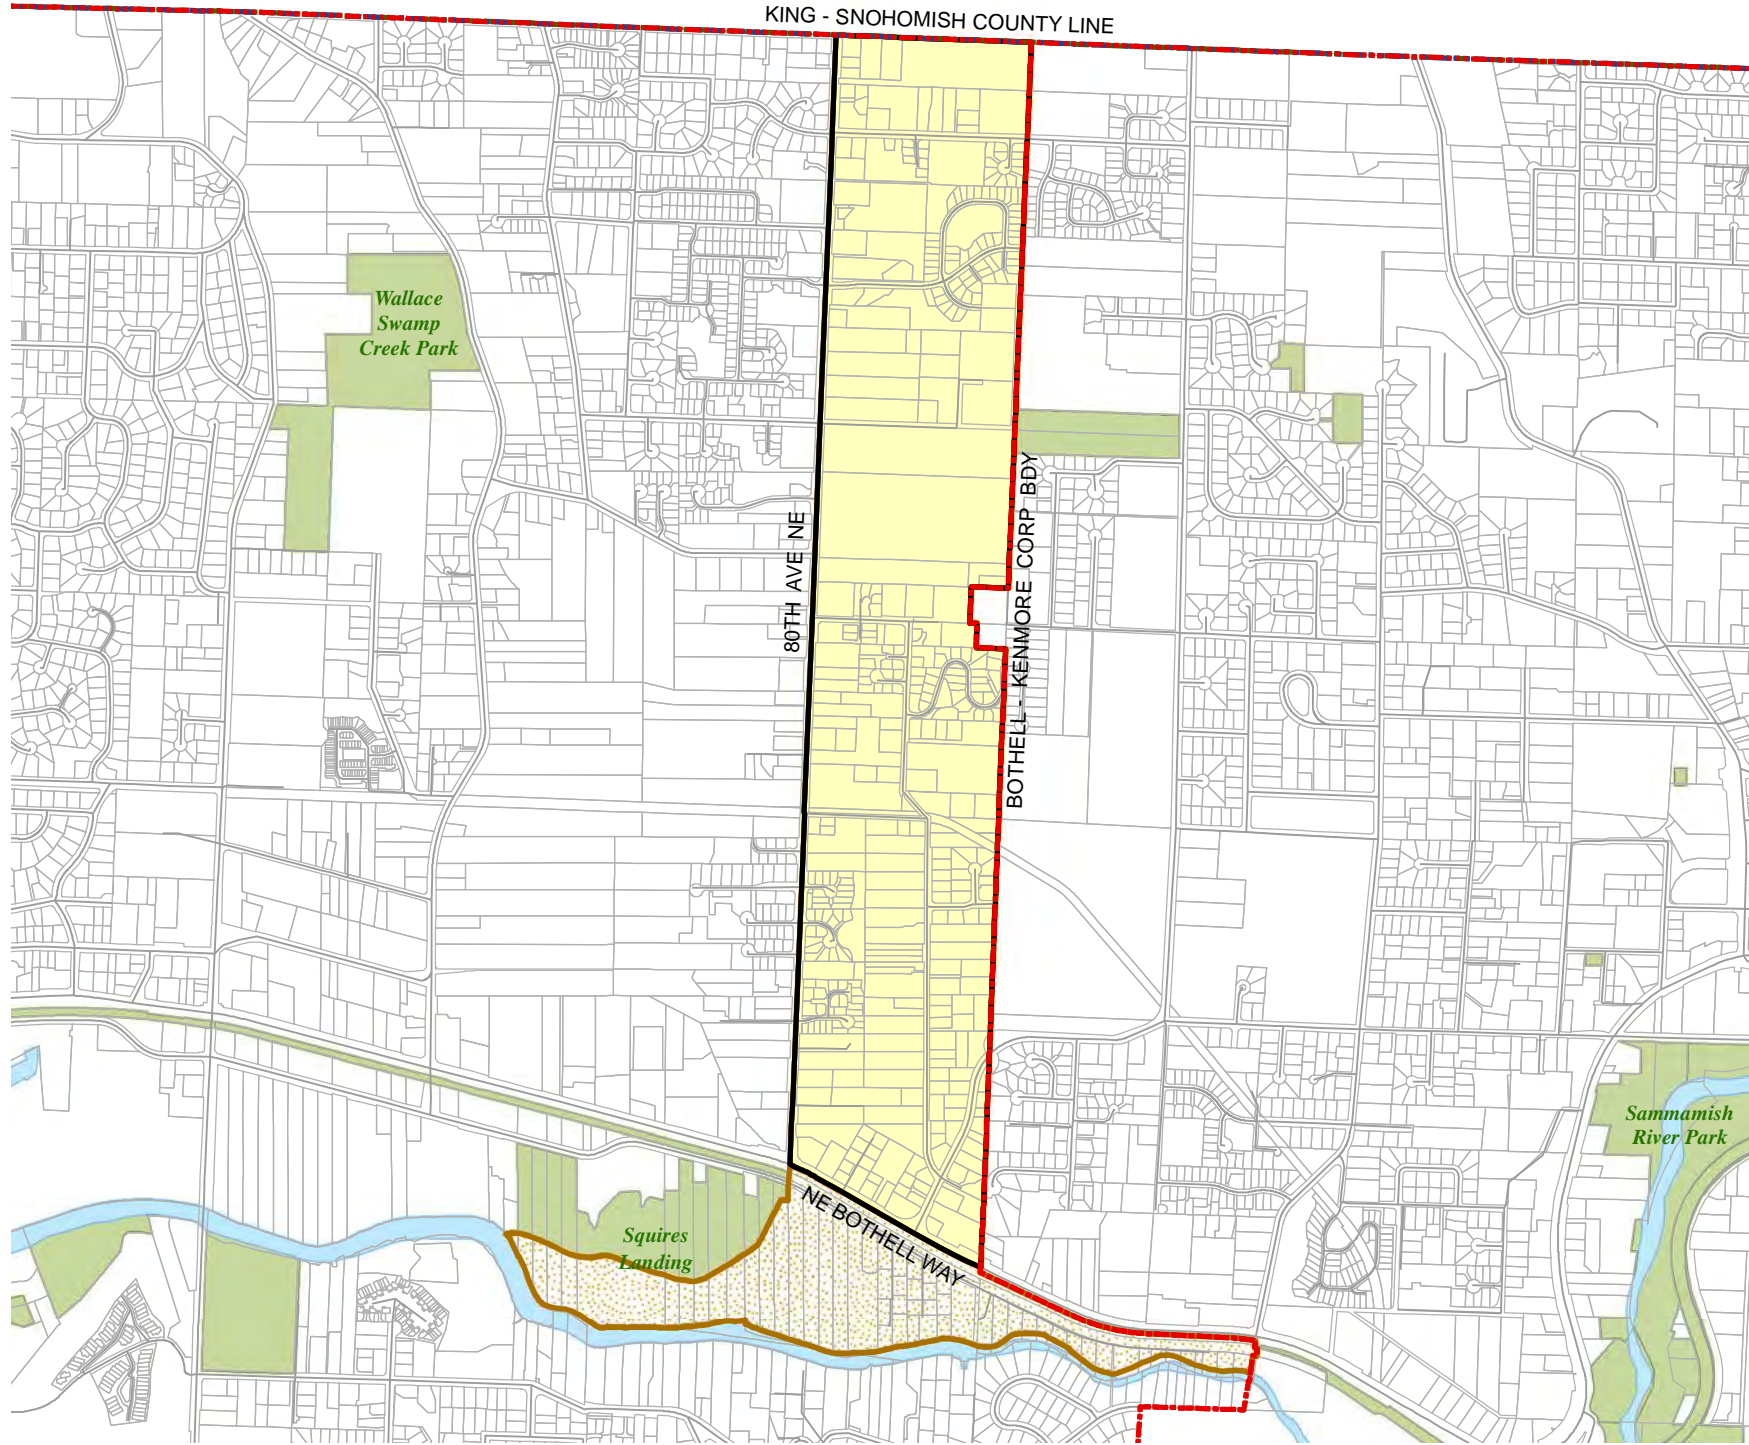

Legend

-  Legislative District Boundaries
-  Congressional District Boundaries
-  Council District Boundaries
-  New Precinct
-  Old Precinct(s)

Census Tract:	S-T-R:
Tract 021600	2-26-04

KING - SNOHOMISH COUNTY LINE