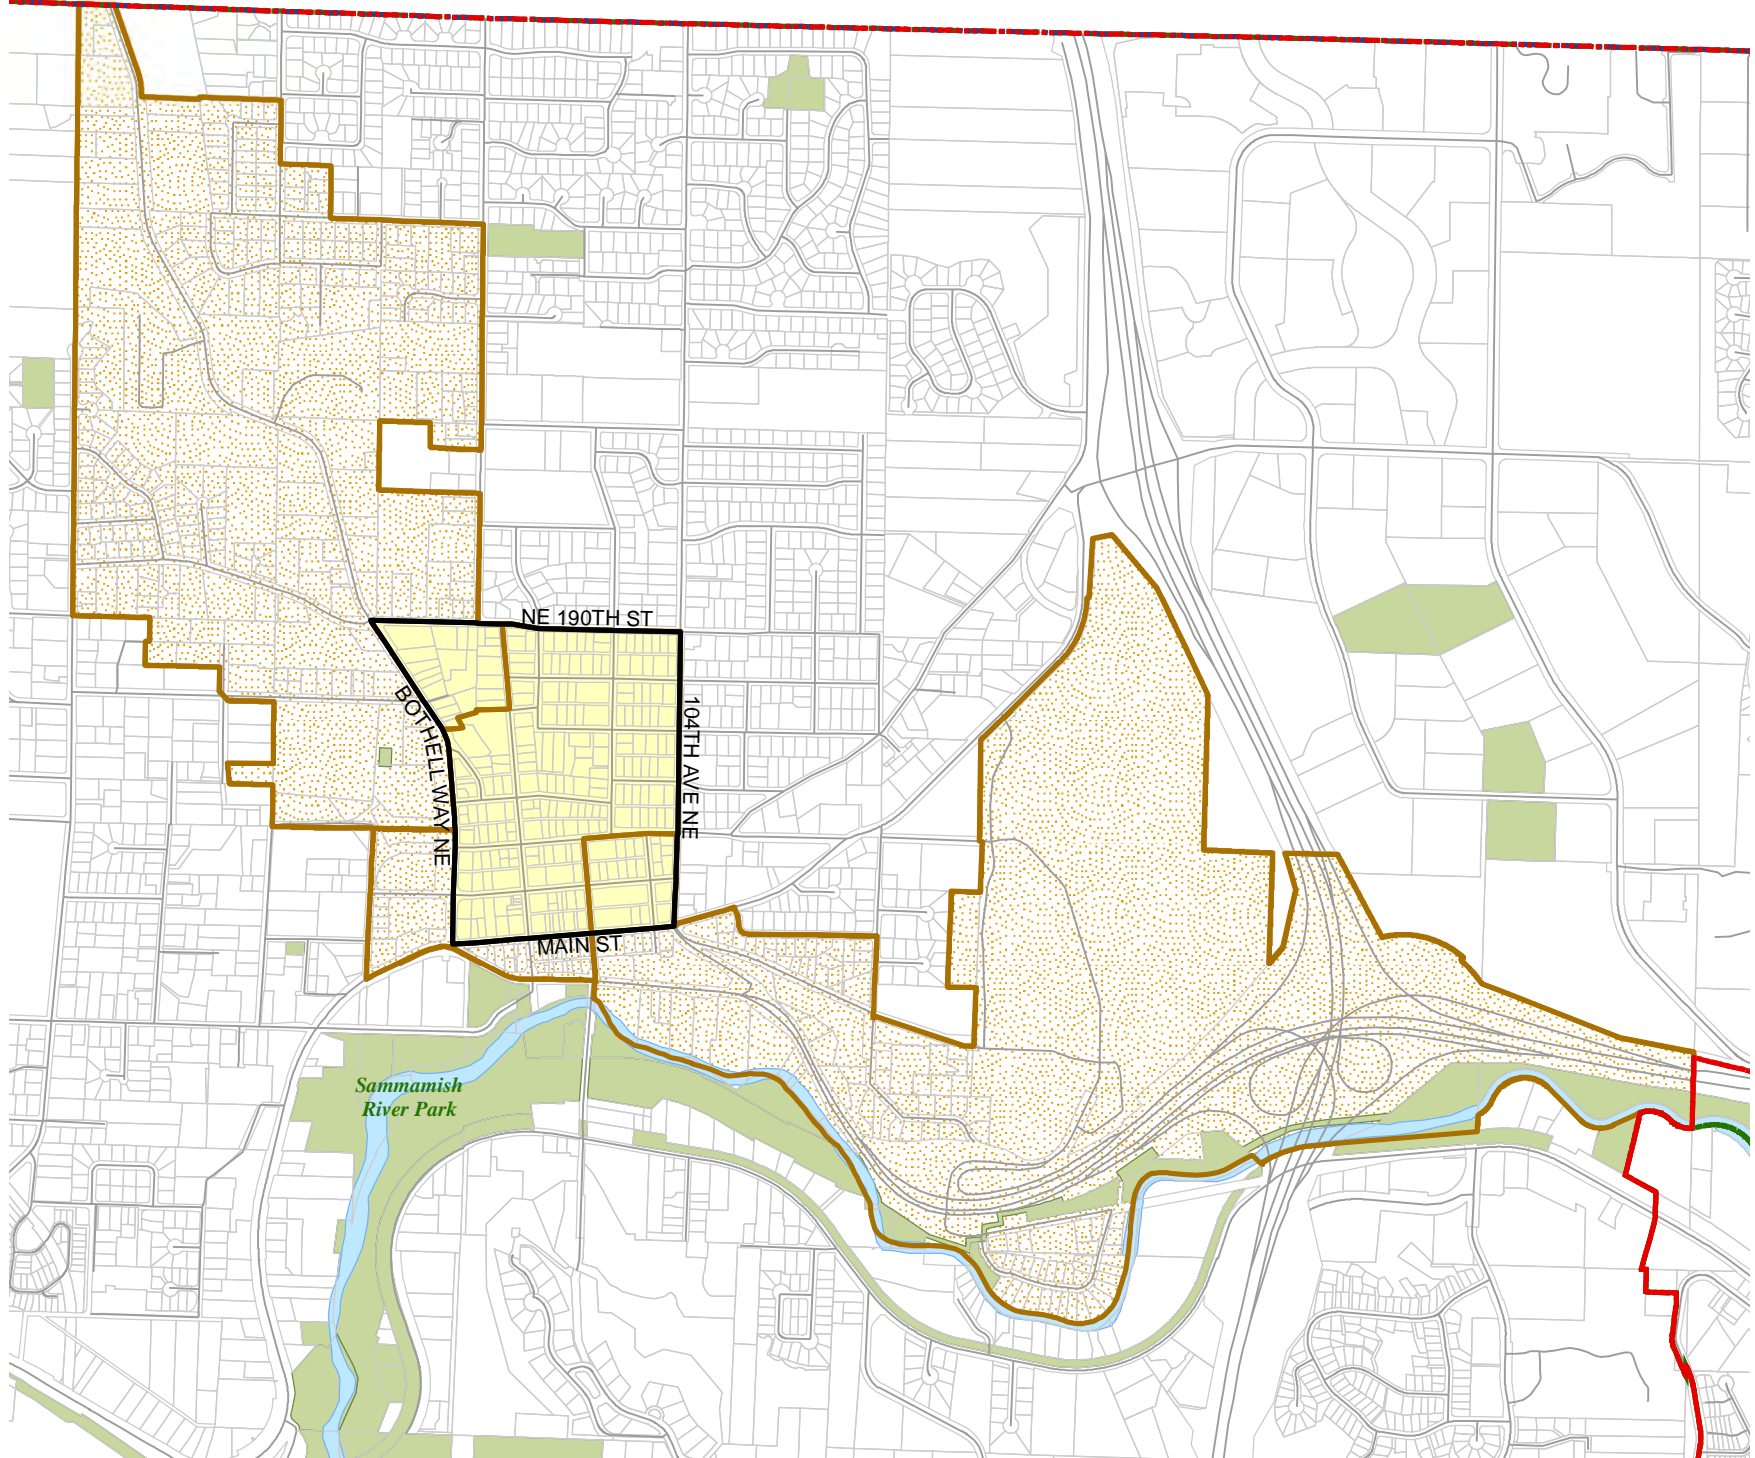

17786

2014 Precinct Alterations

Code	Precinct Name	LG	CG	CC
0253	BOT 01-0253	1	1	1
0256	BOT 01-0256	1	1	1
0259	BOT 01-0259	1	1	1
0253	BOT 01-0253	1	1	1

Legend

- Legislative District Boundaries
- Congressional District Boundaries
- Council District Boundaries
- New Precinct
- Old Precinct(s)

Census Tract: Tract 021804	S-T-R: 05-26-05