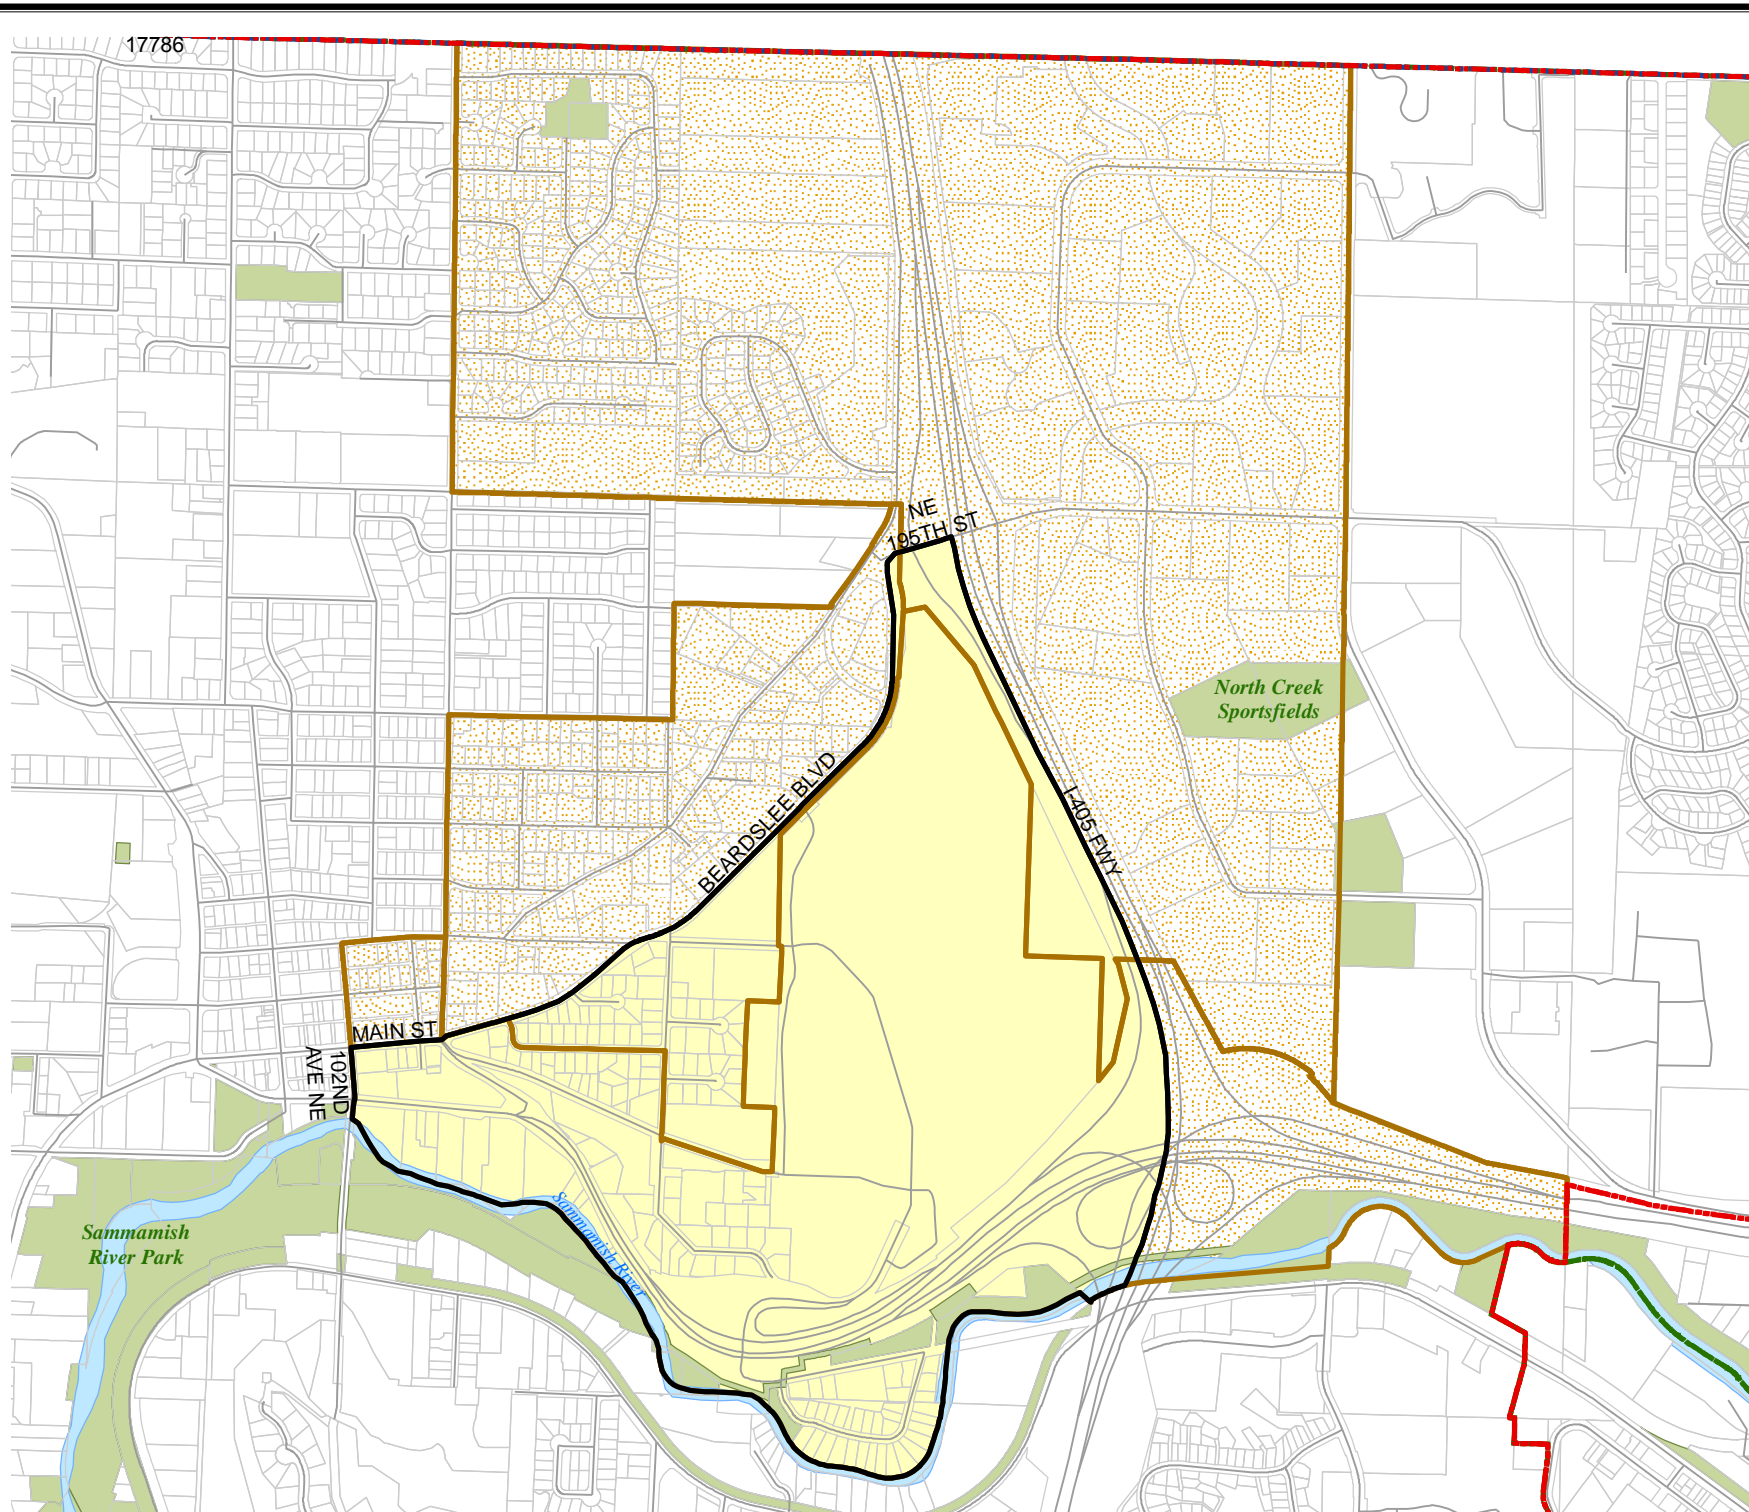

2014 Precinct Alterations

Code	Precinct Name	LG	CG	CC
0259	BOT 01-0259	1	1	1
0255	BOT 01-0255	1	1	1
0257	BOT 01-0257	1	1	1
0259	BOT 01-0259	1	1	1

Legend

- Legislative District Boundaries
- Congressional District Boundaries
- Council District Boundaries
- New Precinct
- Old Precinct(s)

Census Tract: Tract 021804	S-T-R: 08-26-05