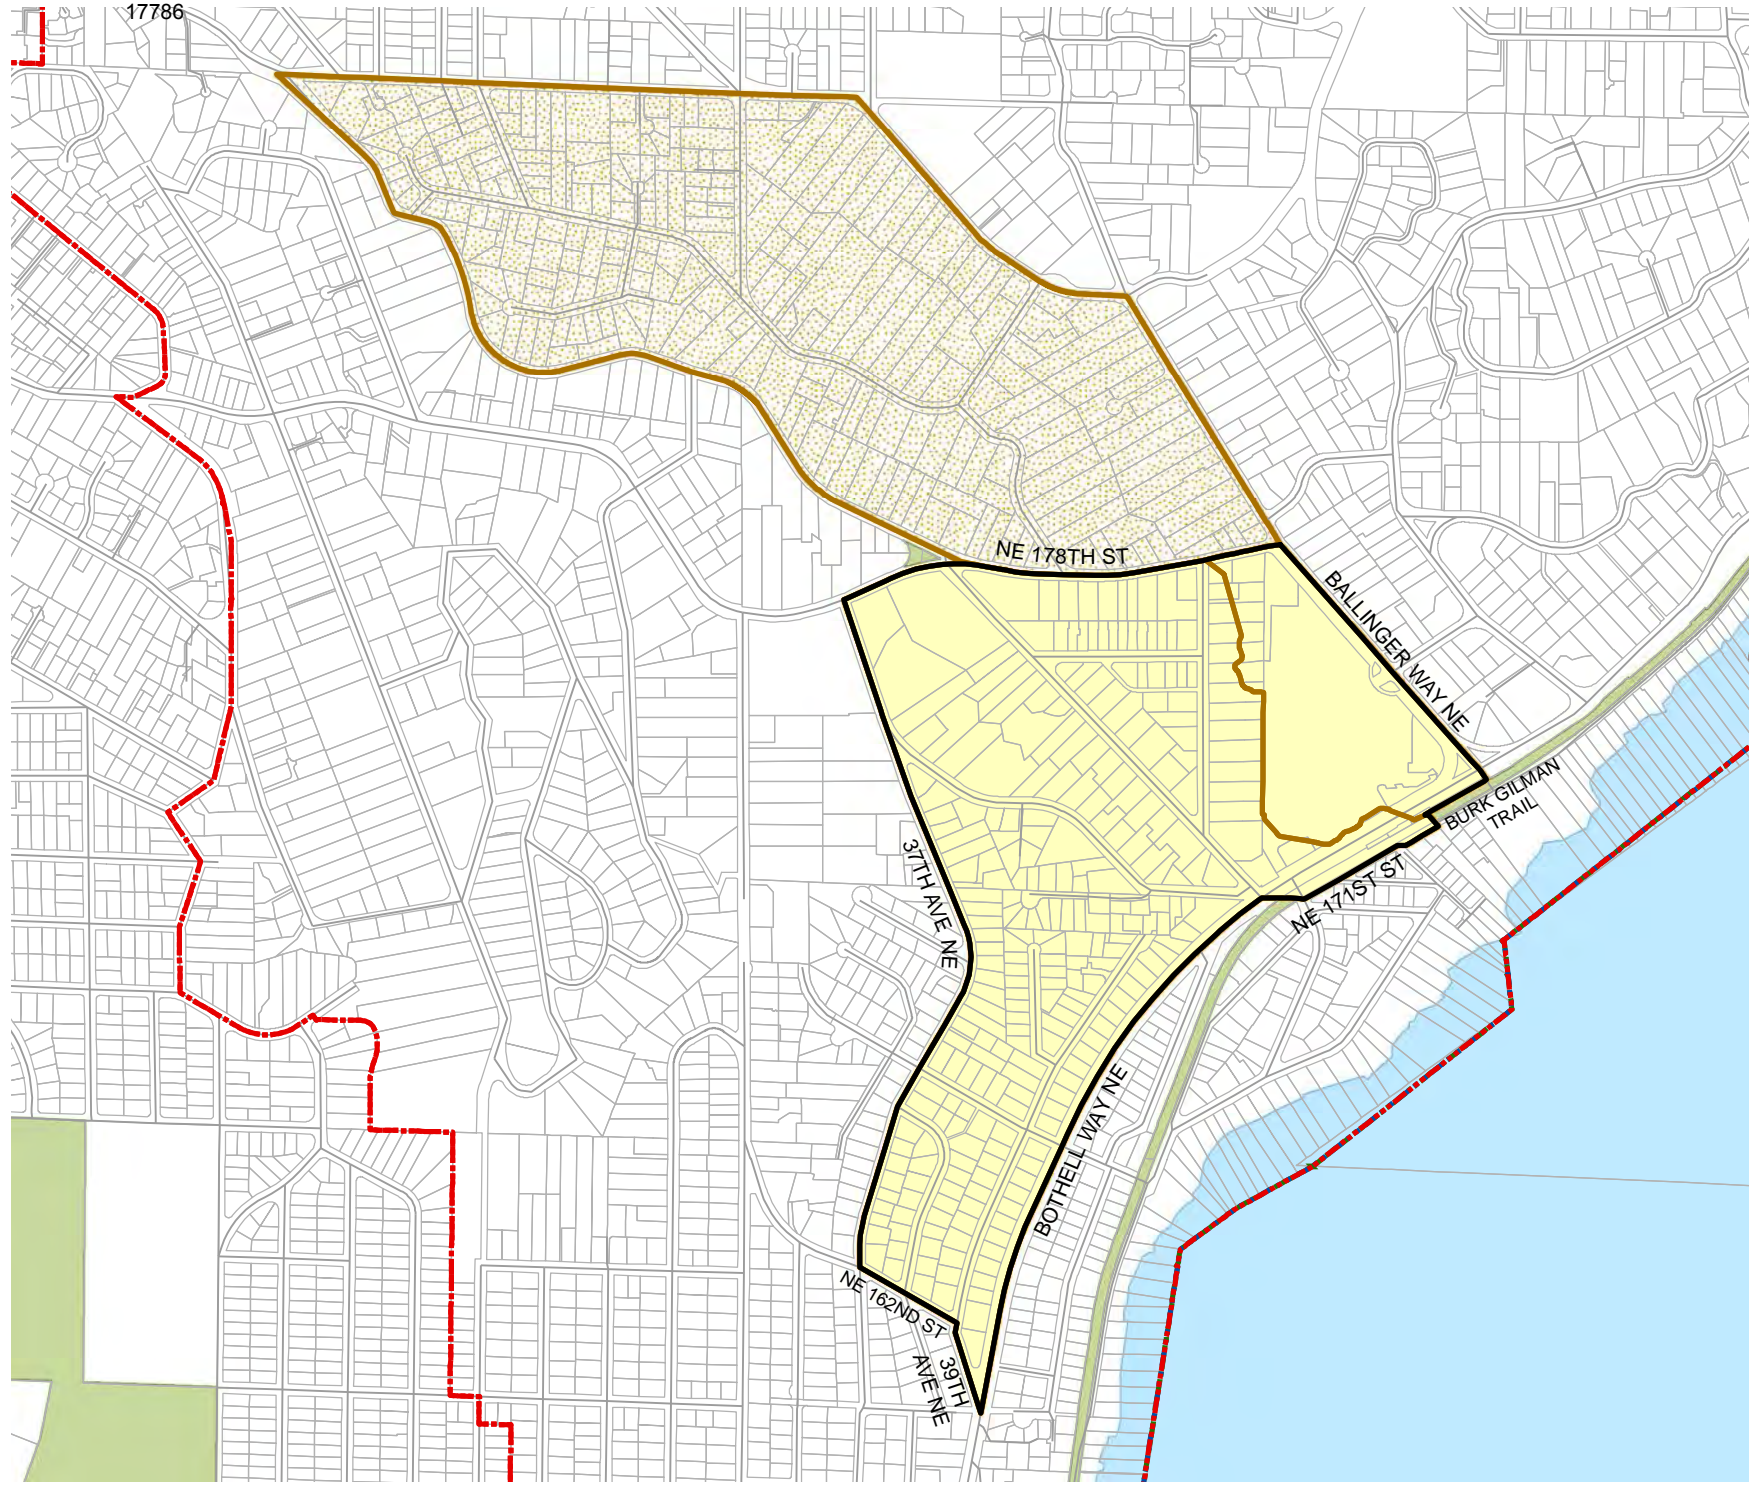

17786

2014 Precinct Alterations

Code	Precinct Name	LG	CG	CC
1056	LFP 46-1056	46	7	1
1056	LFP 46-1056	46	7	1
0654	LFP 46-0654	46	7	1

Legend

- Legislative District Boundaries
- Congressional District Boundaries
- Council District Boundaries
- New Precinct
- Old Precinct(s)

Census Tract:	S-T-R:
Tract 021400	10-26-04