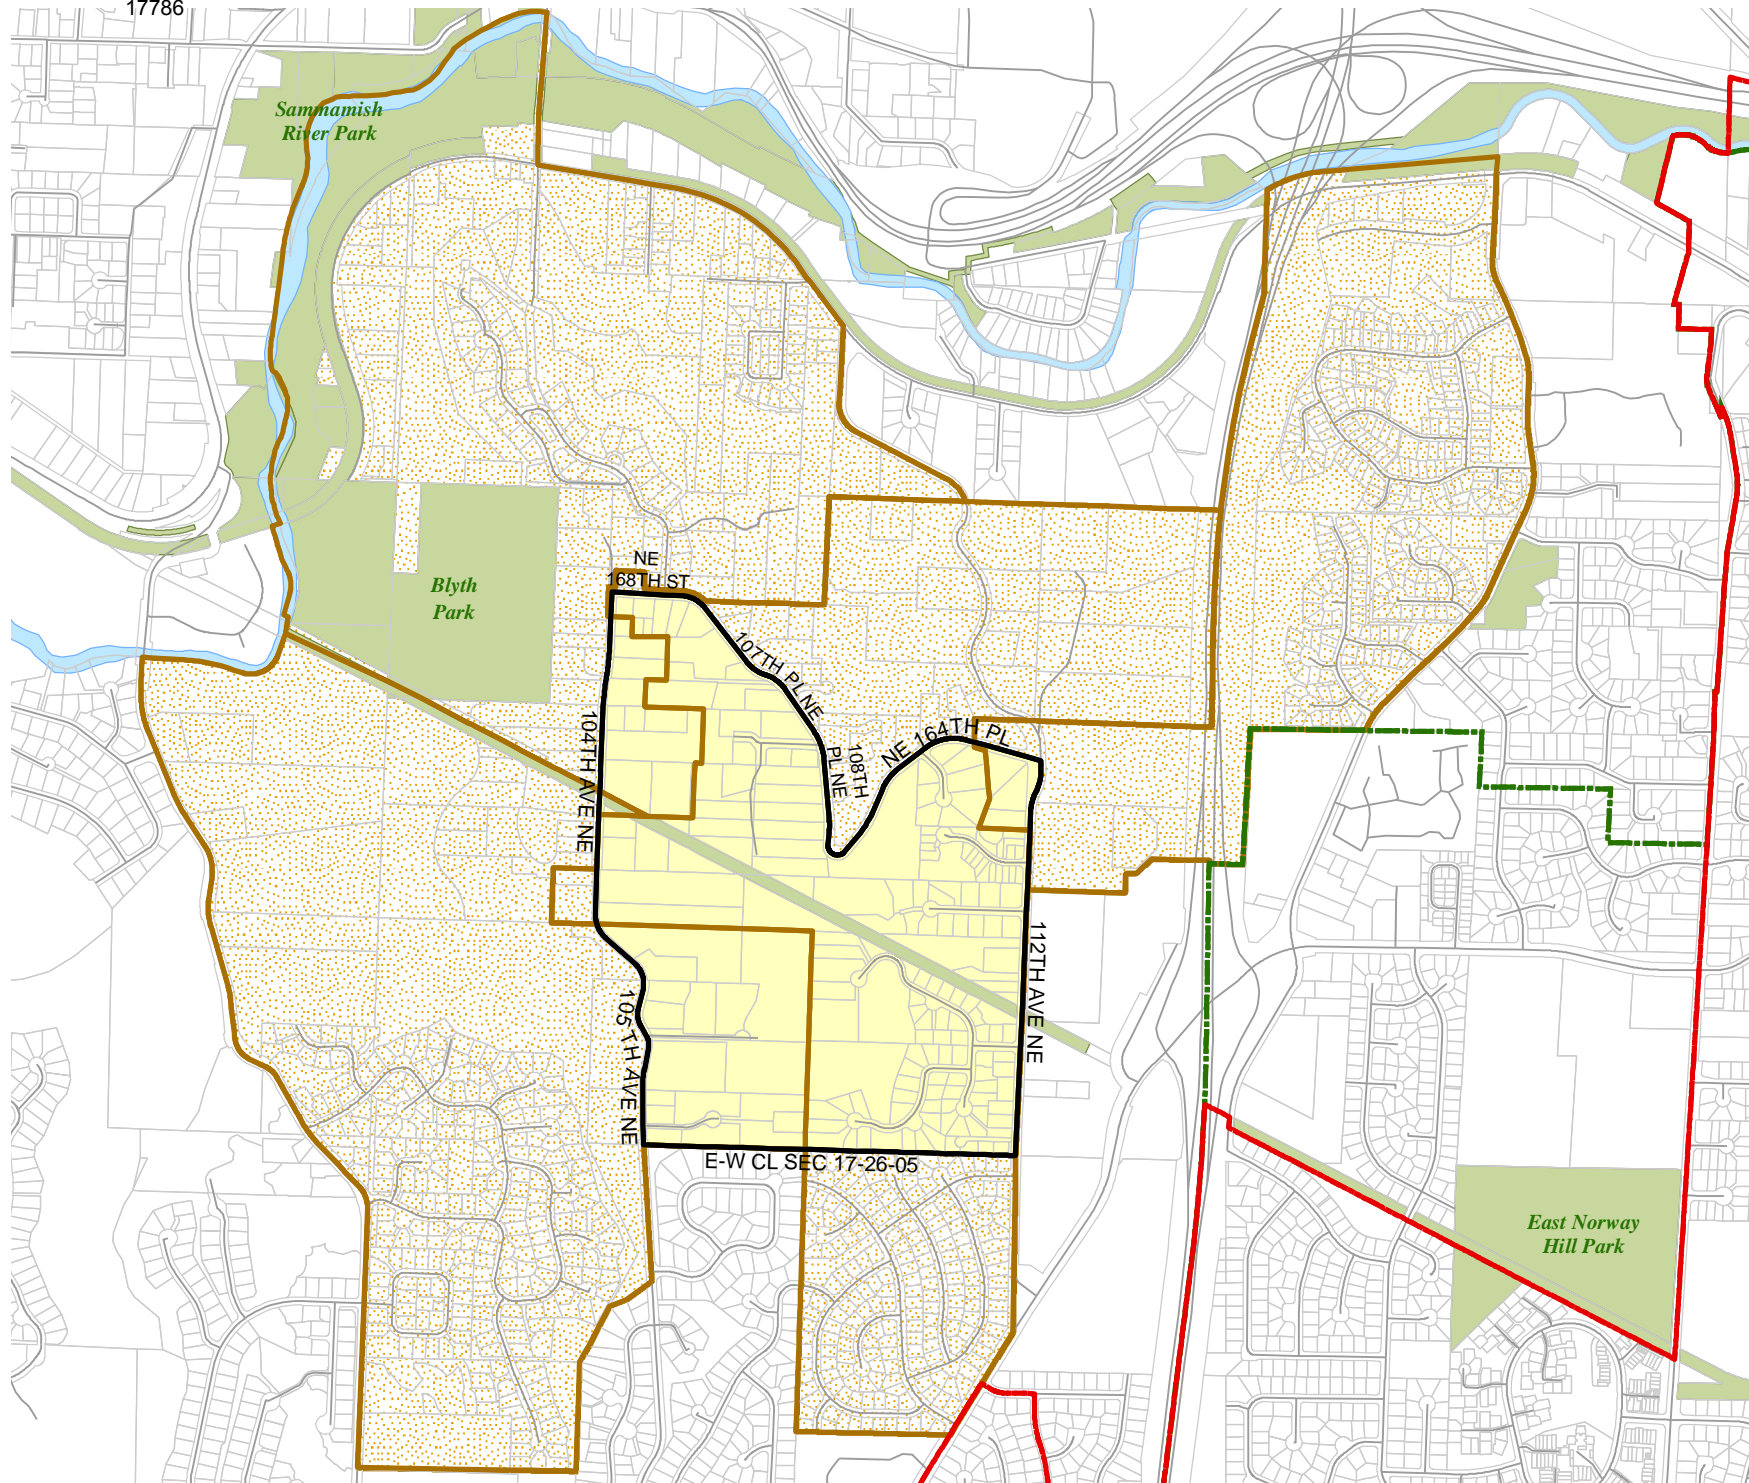

2014 Precinct Alterations

Code	Precinct Name	LG	CG	CC
2677	BOT 01-2677	1	1	1
0260	BOT 01-0260	1	1	1
3321	BOT 01-3321	1	1	1
3398	BOT 01-3398	1	1	1
2677	CARLYLE	1	1	1

Legend

- Legislative District Boundaries
- Congressional District Boundaries
- Council District Boundaries
- New Precinct
- Old Precinct(s)

Census Tract: Tract 022001	S-T-R: 17-26-05