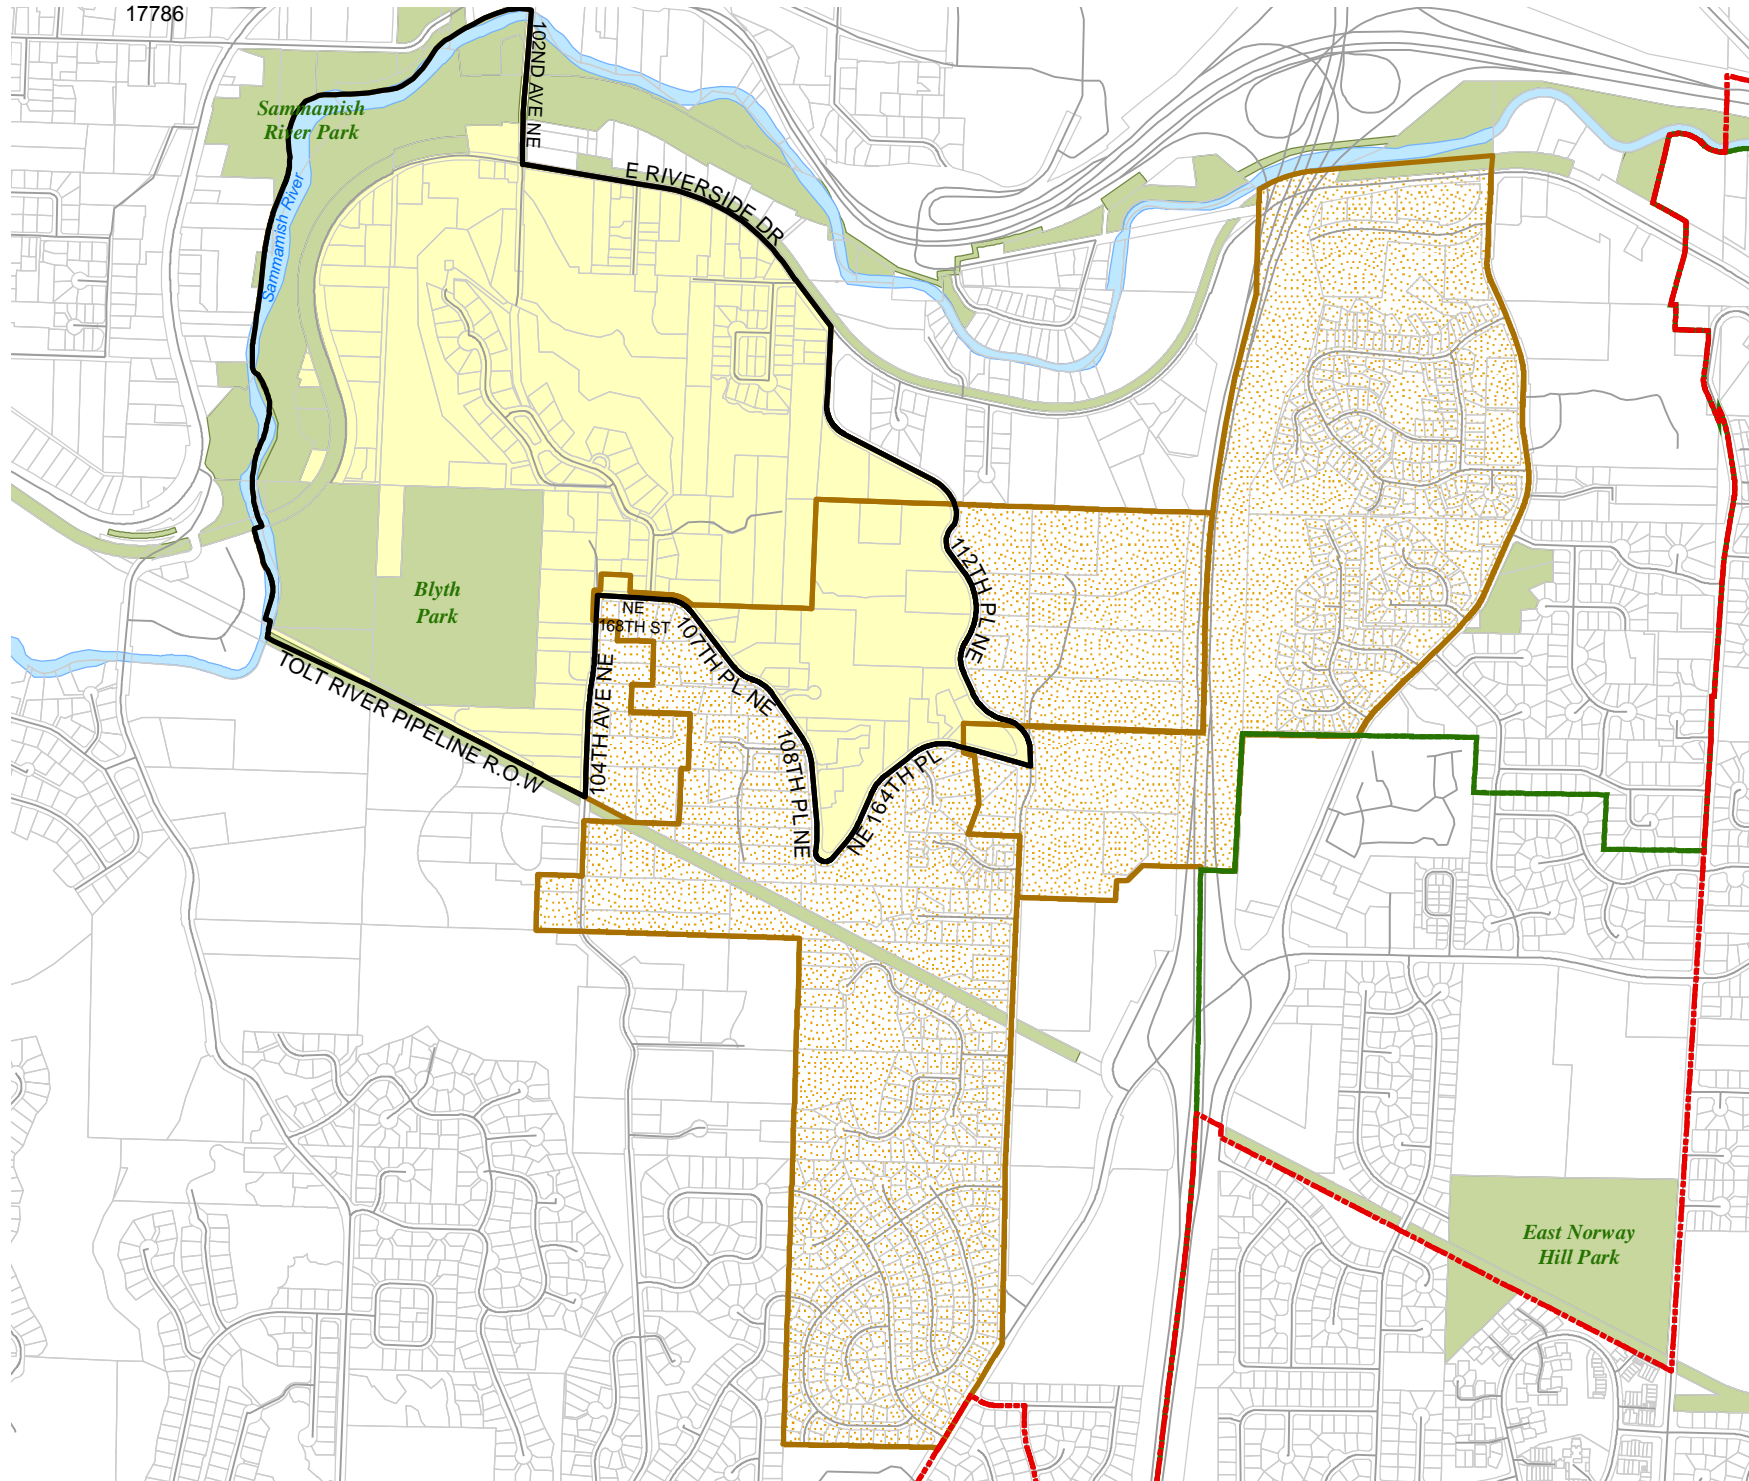

Census Tract: Tract 021803	S-T-R: 06-26-05
--------------------------------------	---------------------------

2014 Precinct Alterations

Code	Precinct Name	LG	CG	CC
0259	BOT 01-0259	1	1	1
0255	BOT 01-0255	1	1	1
0257	BOT 01-0257	1	1	1
0259	BOT 01-0259	1	1	1

Legend

-  Legislative District Boundaries
-  Congressional District Boundaries
-  Council District Boundaries
-  New Precinct
-  Old Precinct(s)

Census Tract: Tract 021804	S-T-R: 08-26-05
--------------------------------------	---------------------------