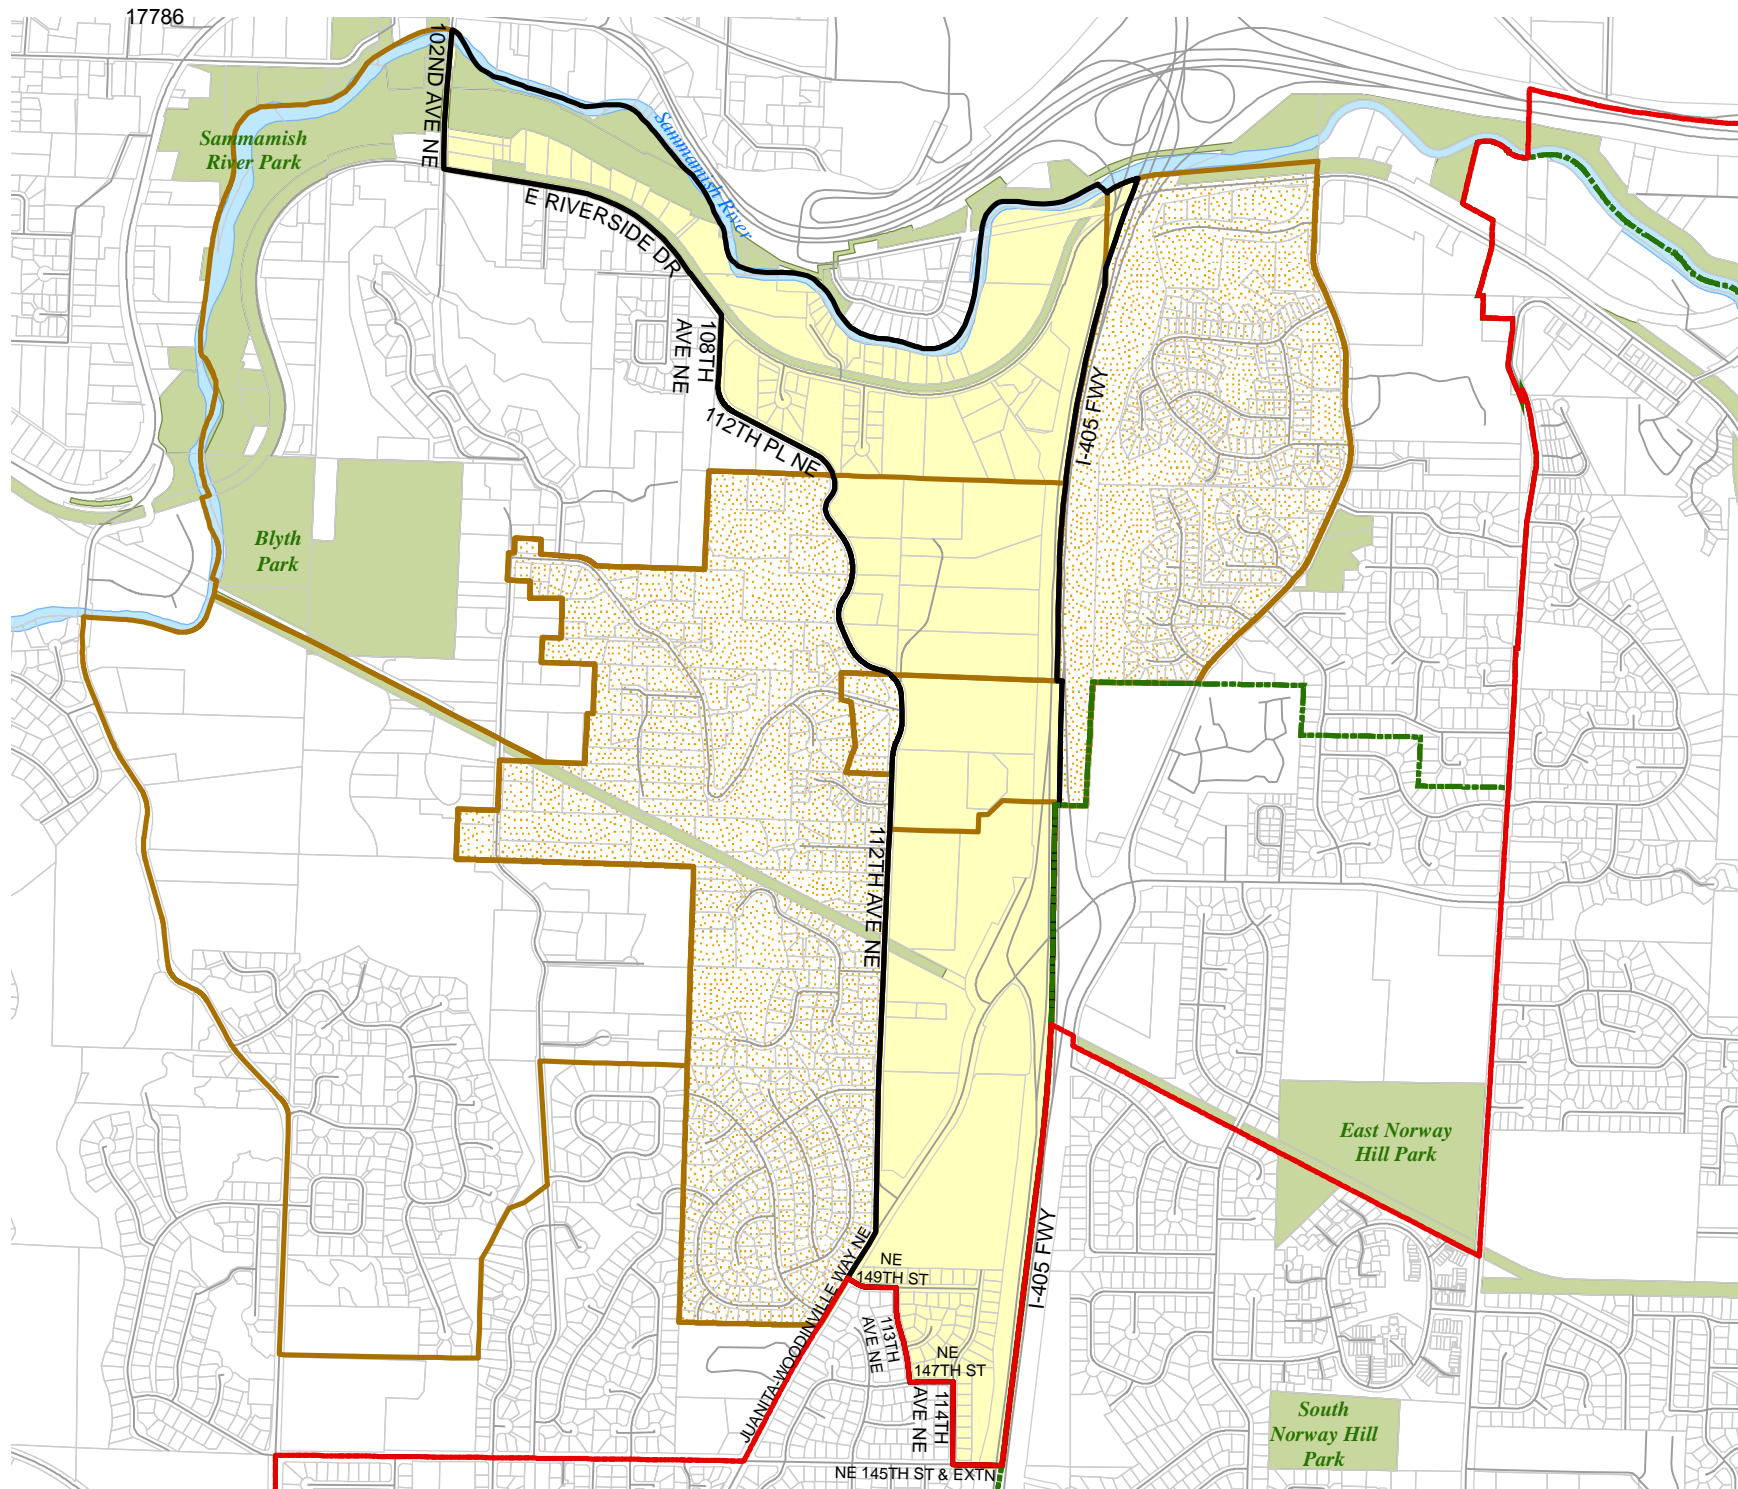

2014 Precinct Alterations

Code	Precinct Name	LG	CG	CC
3661	BOT 01-3661	1	1	1
0383	DUCHESS*	1	1	1
2677	CARLYLE	1	1	1
3321	BOT 01-3321	1	1	1
3661	BOT 01-3661	1	1	1

Legend

- Legislative District Boundaries
- Congressional District Boundaries
- Council District Boundaries
- New Precinct
- Old Precinct(s)

Census Tract:	S-T-R:
Tract 022001	17-26-05