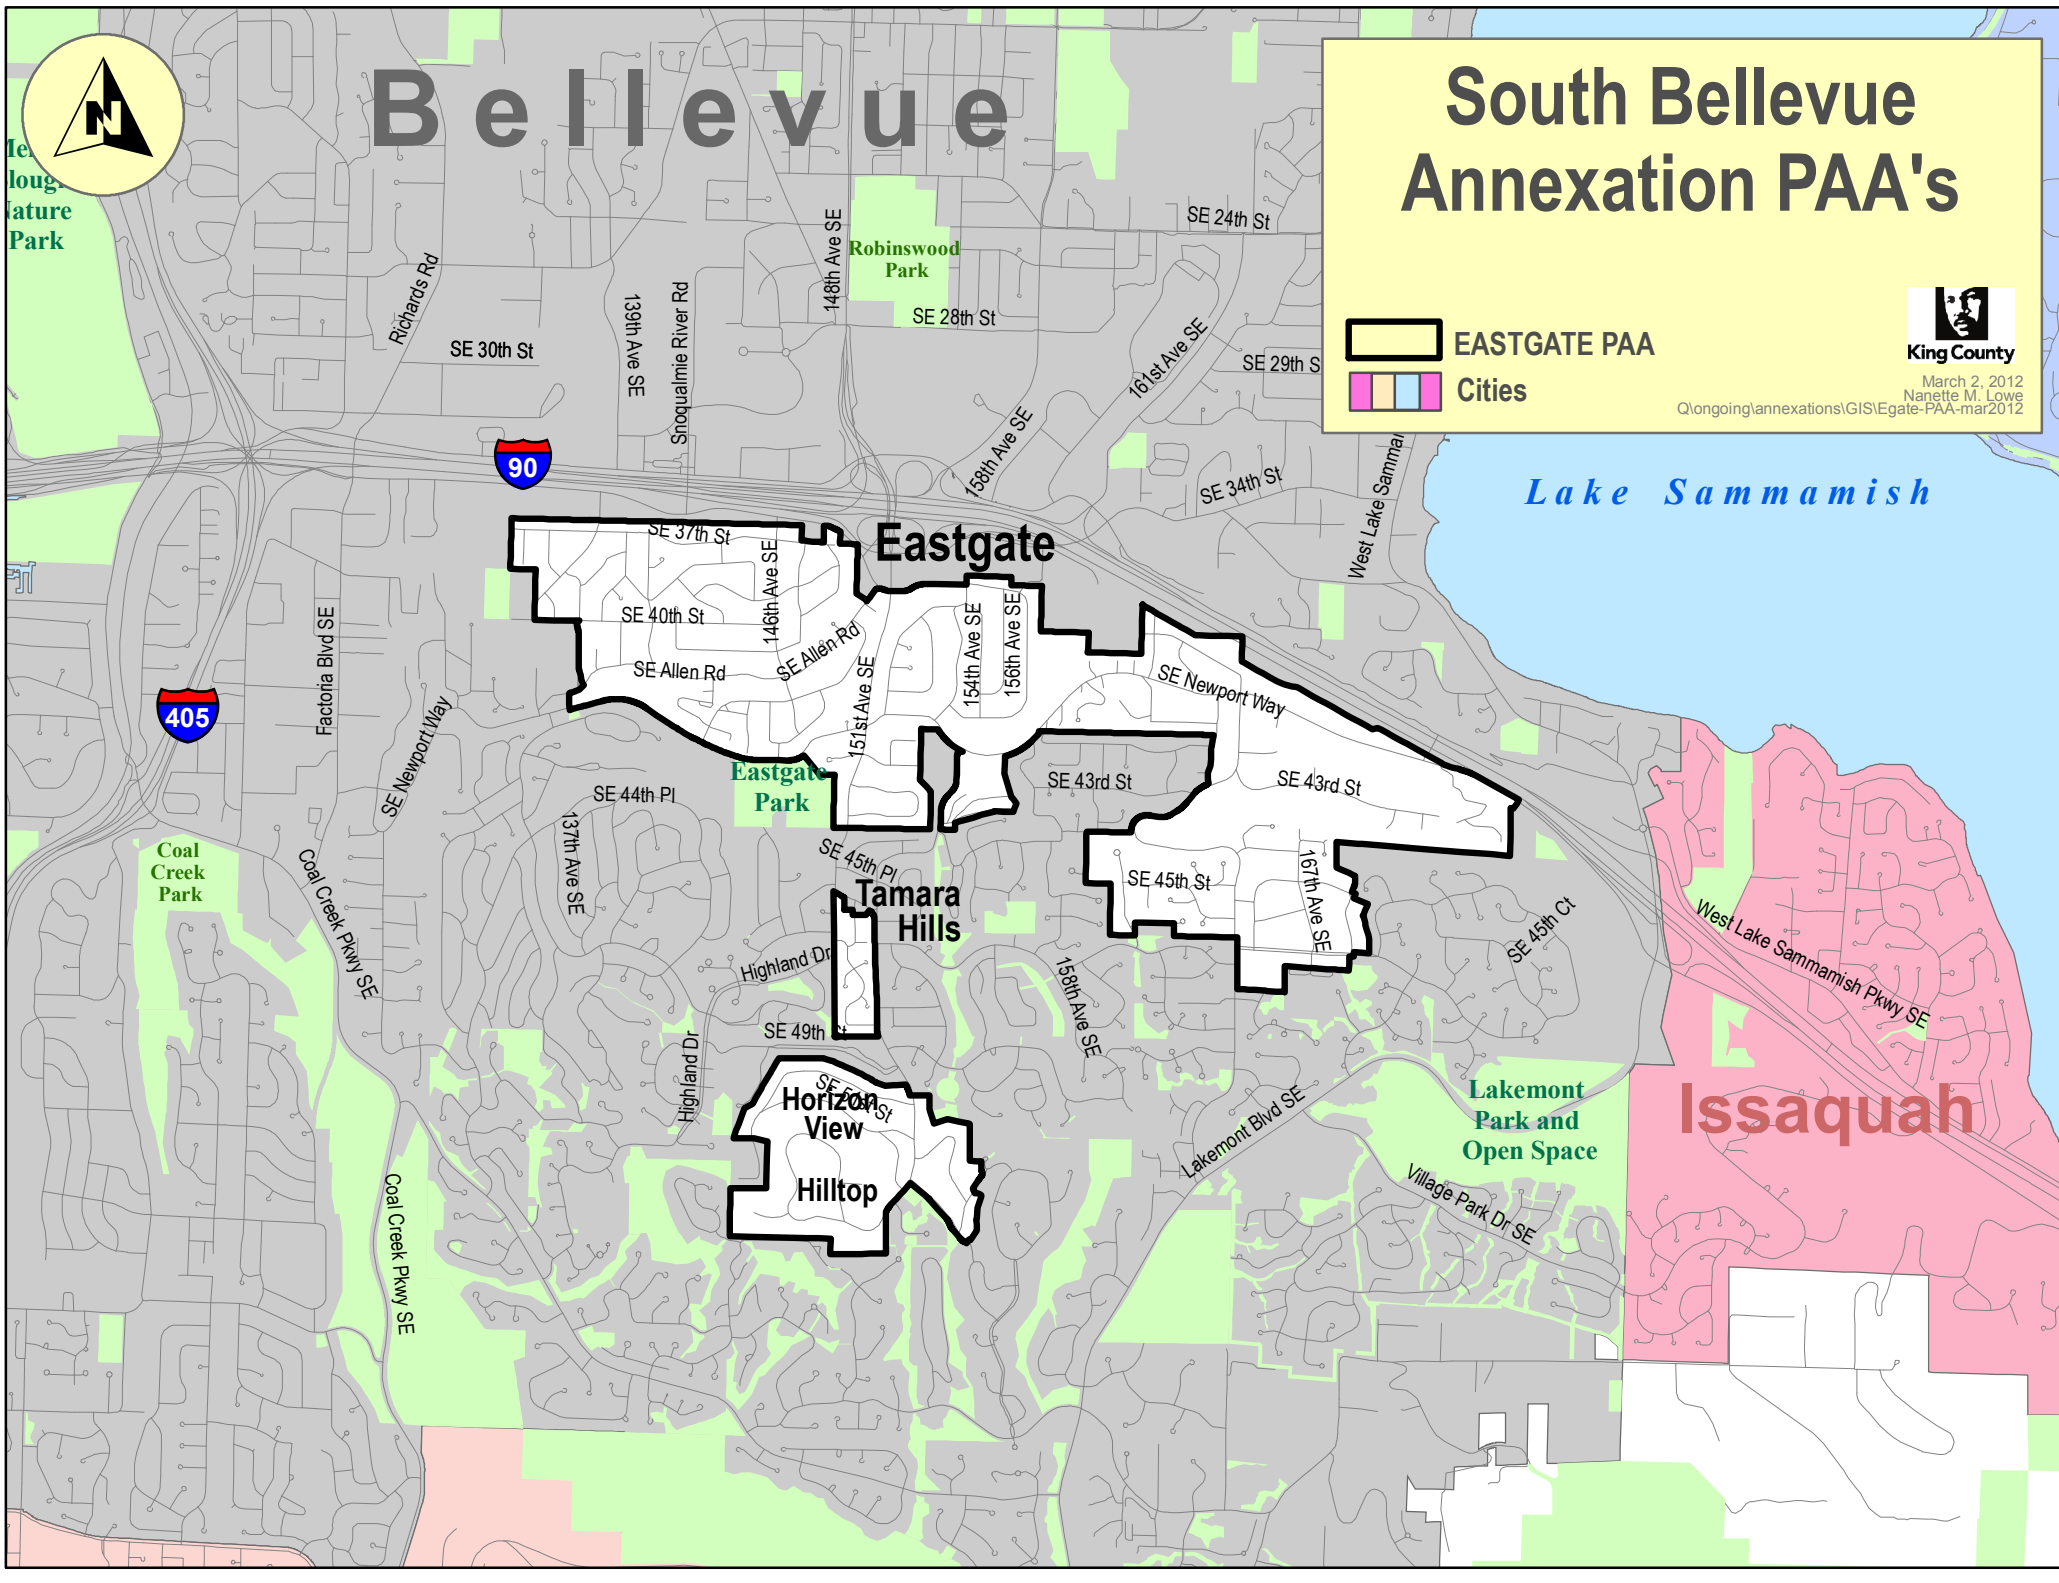

## South Bellevue Annexation PAA's

King County

March 2, 2012  
Nanette M. Lowe

Q:\ongoing\annexations\GIS\Egate-PAA-mar2012

 EASTGATE PAA

 Cities

Lake Sammamish

Eastgate

Tamara Hills

Horizon View

Hilltop

Lakemont Park and Open Space

Issaquah