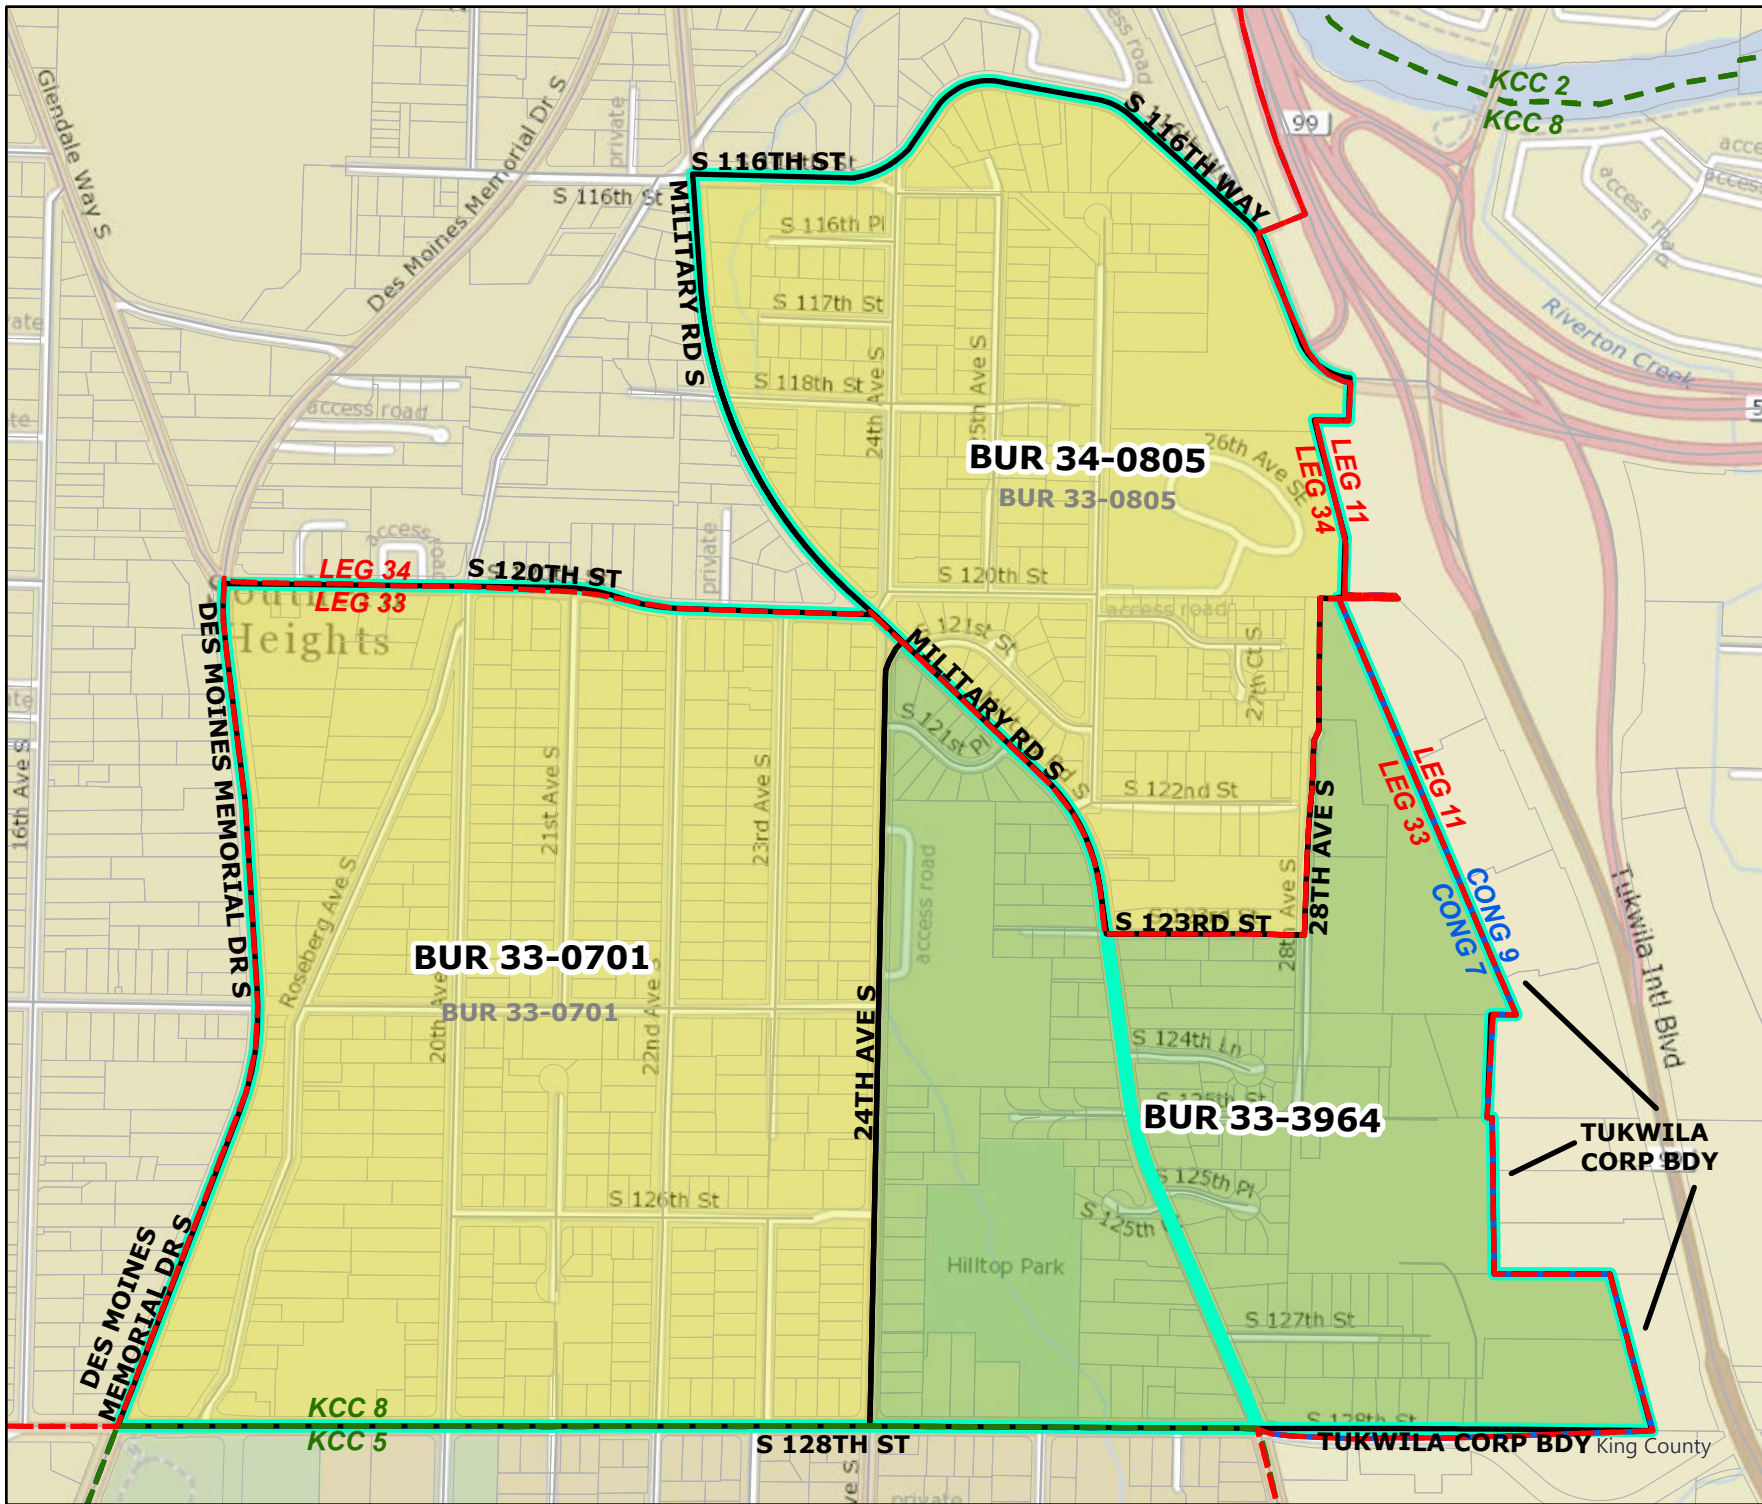

# 2022 Leg|Cong|KC Redistricting

Code	Precinct Name	NEW LG	NEW CG	NEW CC
3964	BUR 33-3964	33	7	8
0805	BUR 34-0805	34	7	8
0701	BUR 33-0701	33	7	8
Original Precinct(s) and OLD Districts				
0805	BUR 33-0805	33	7	8
0701	BUR 33-0701	33	7	8

\*: Denotes precinct(s) that have been abolished.  
 Precinct map produced by King County GIS Elections in accordance with KCC 1.12.101 & RCW 29A.16.040

**Legend**

- Original Precinct(s)
- New Precinct(s)
- Altered Precinct(s)
- Legislative Districts
- Congressional Districts
- King County Council Districts

# 2022 Leg|Cong|KC Redistricting

Code	Precinct Name	NEW LG	NEW CG	NEW CC
0710	BUR 33-0710	33	7	8

Original Precinct(s) and OLD Districts				
0710	BUR 34-0710	34	7	8
0281	BUR 34-0281*	34	7	5

\*: Denotes precinct(s) that have been abolished.  
 Precinct map produced by King County GIS Elections in accordance with KCC 1.12.101 & RCW 29A.16.040