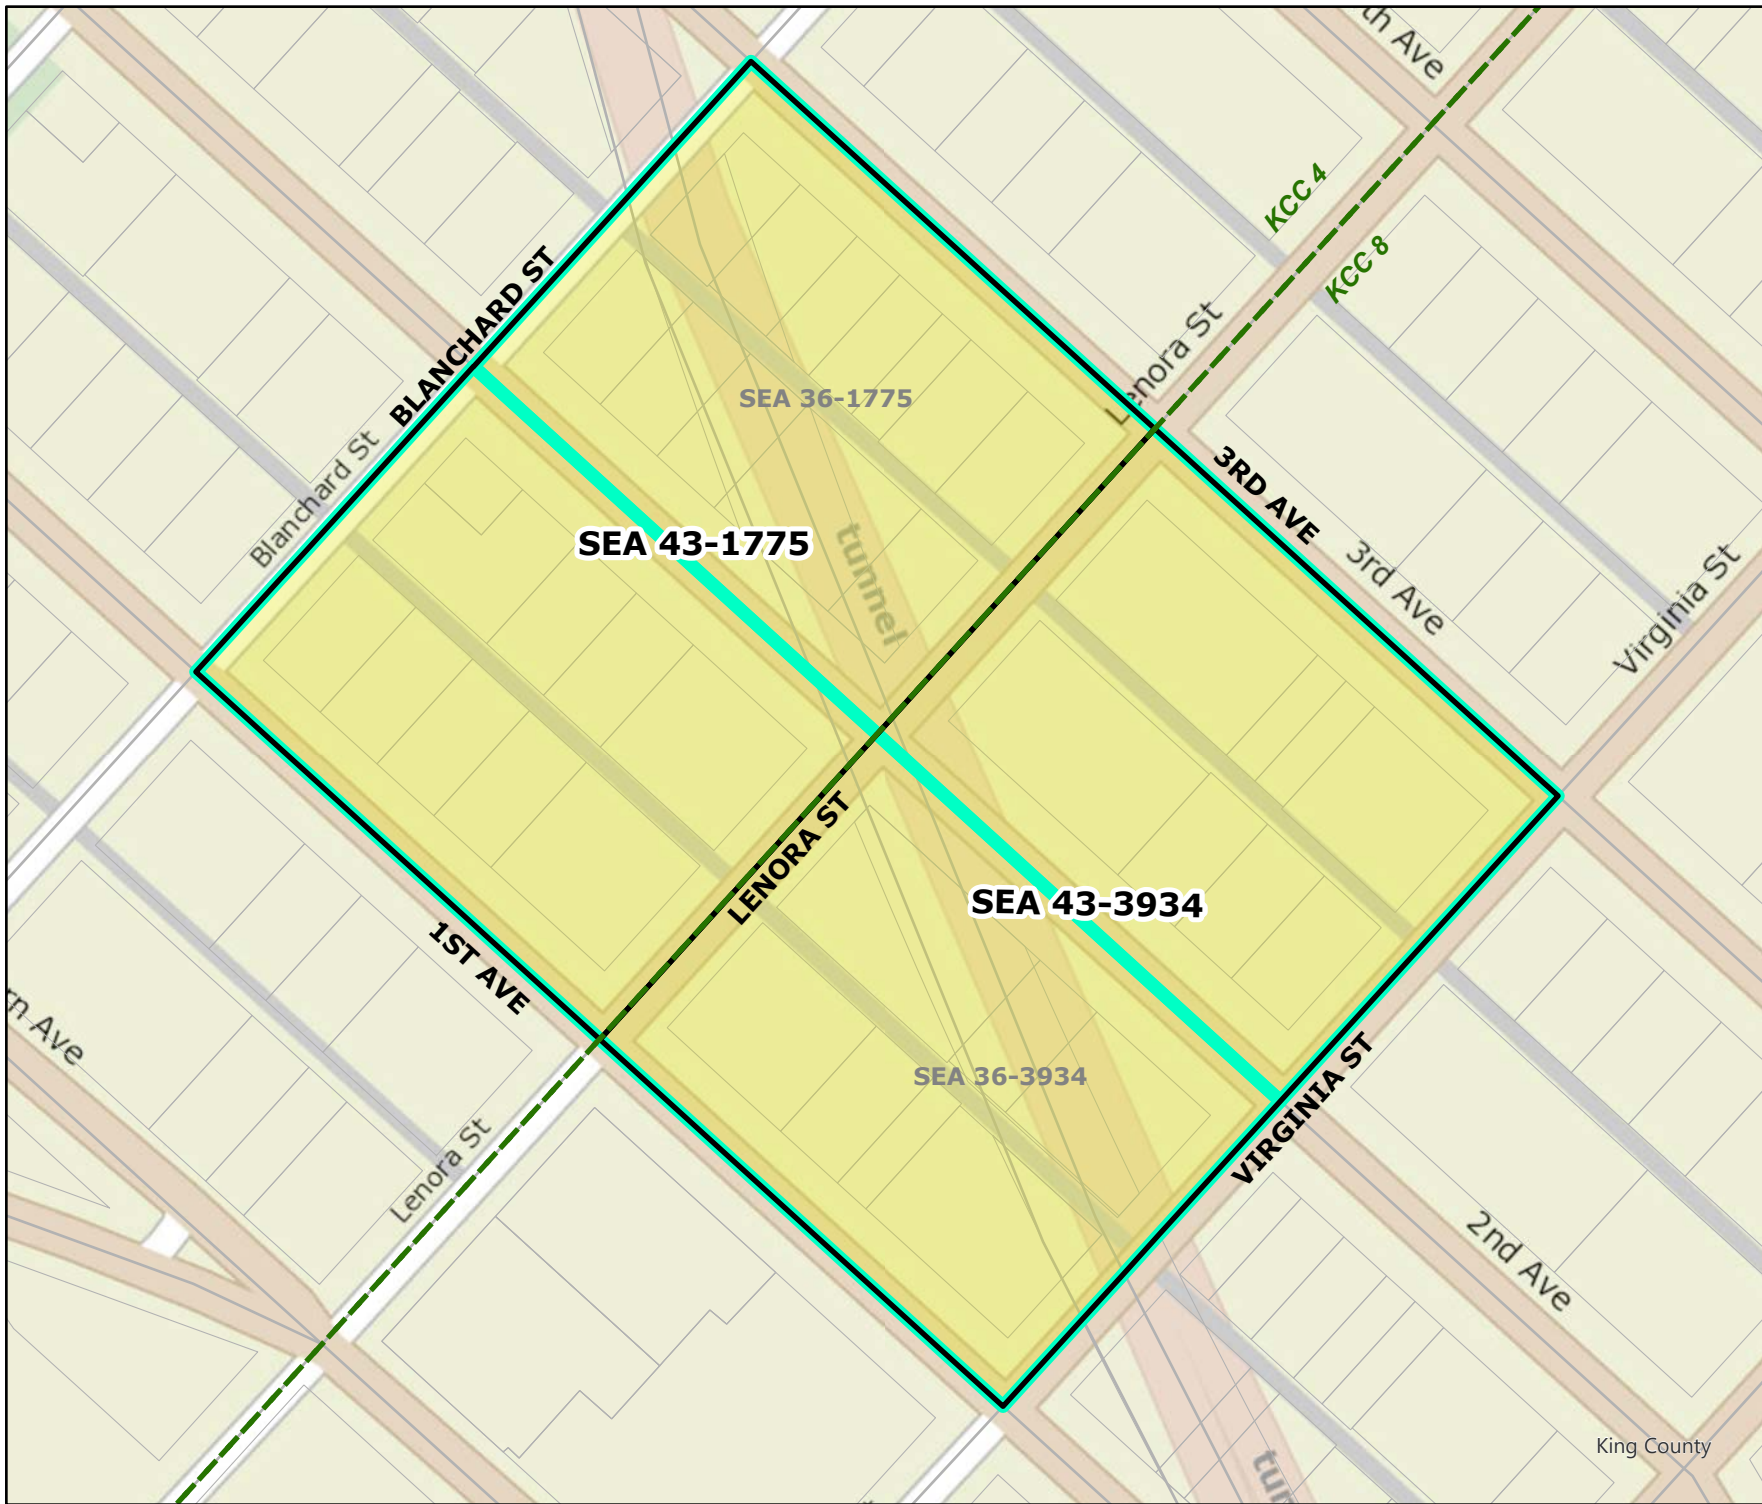

2022 Leg|Cong|KC Redistricting

Code	Precinct Name	NEW LG	NEW CG	NEW CC
1775	SEA 43-1775	43	7	4
3934	SEA 43-3934	43	7	8

Original Precinct(s) and OLD Districts				
1775	SEA 36-1775	36	7	4
3934	SEA 36-3934	36	7	4

*: Denotes precinct(s) that have been abolished.
Precinct map produced by King County GIS Elections in accordance with KCC 1.12.101 & RCW 29A.16.040

Legend

- Original Precinct(s)
- New Precinct(s)
- Altered Precinct(s)
- Legislative Districts
- Congressional Districts
- King County Council Districts

King County