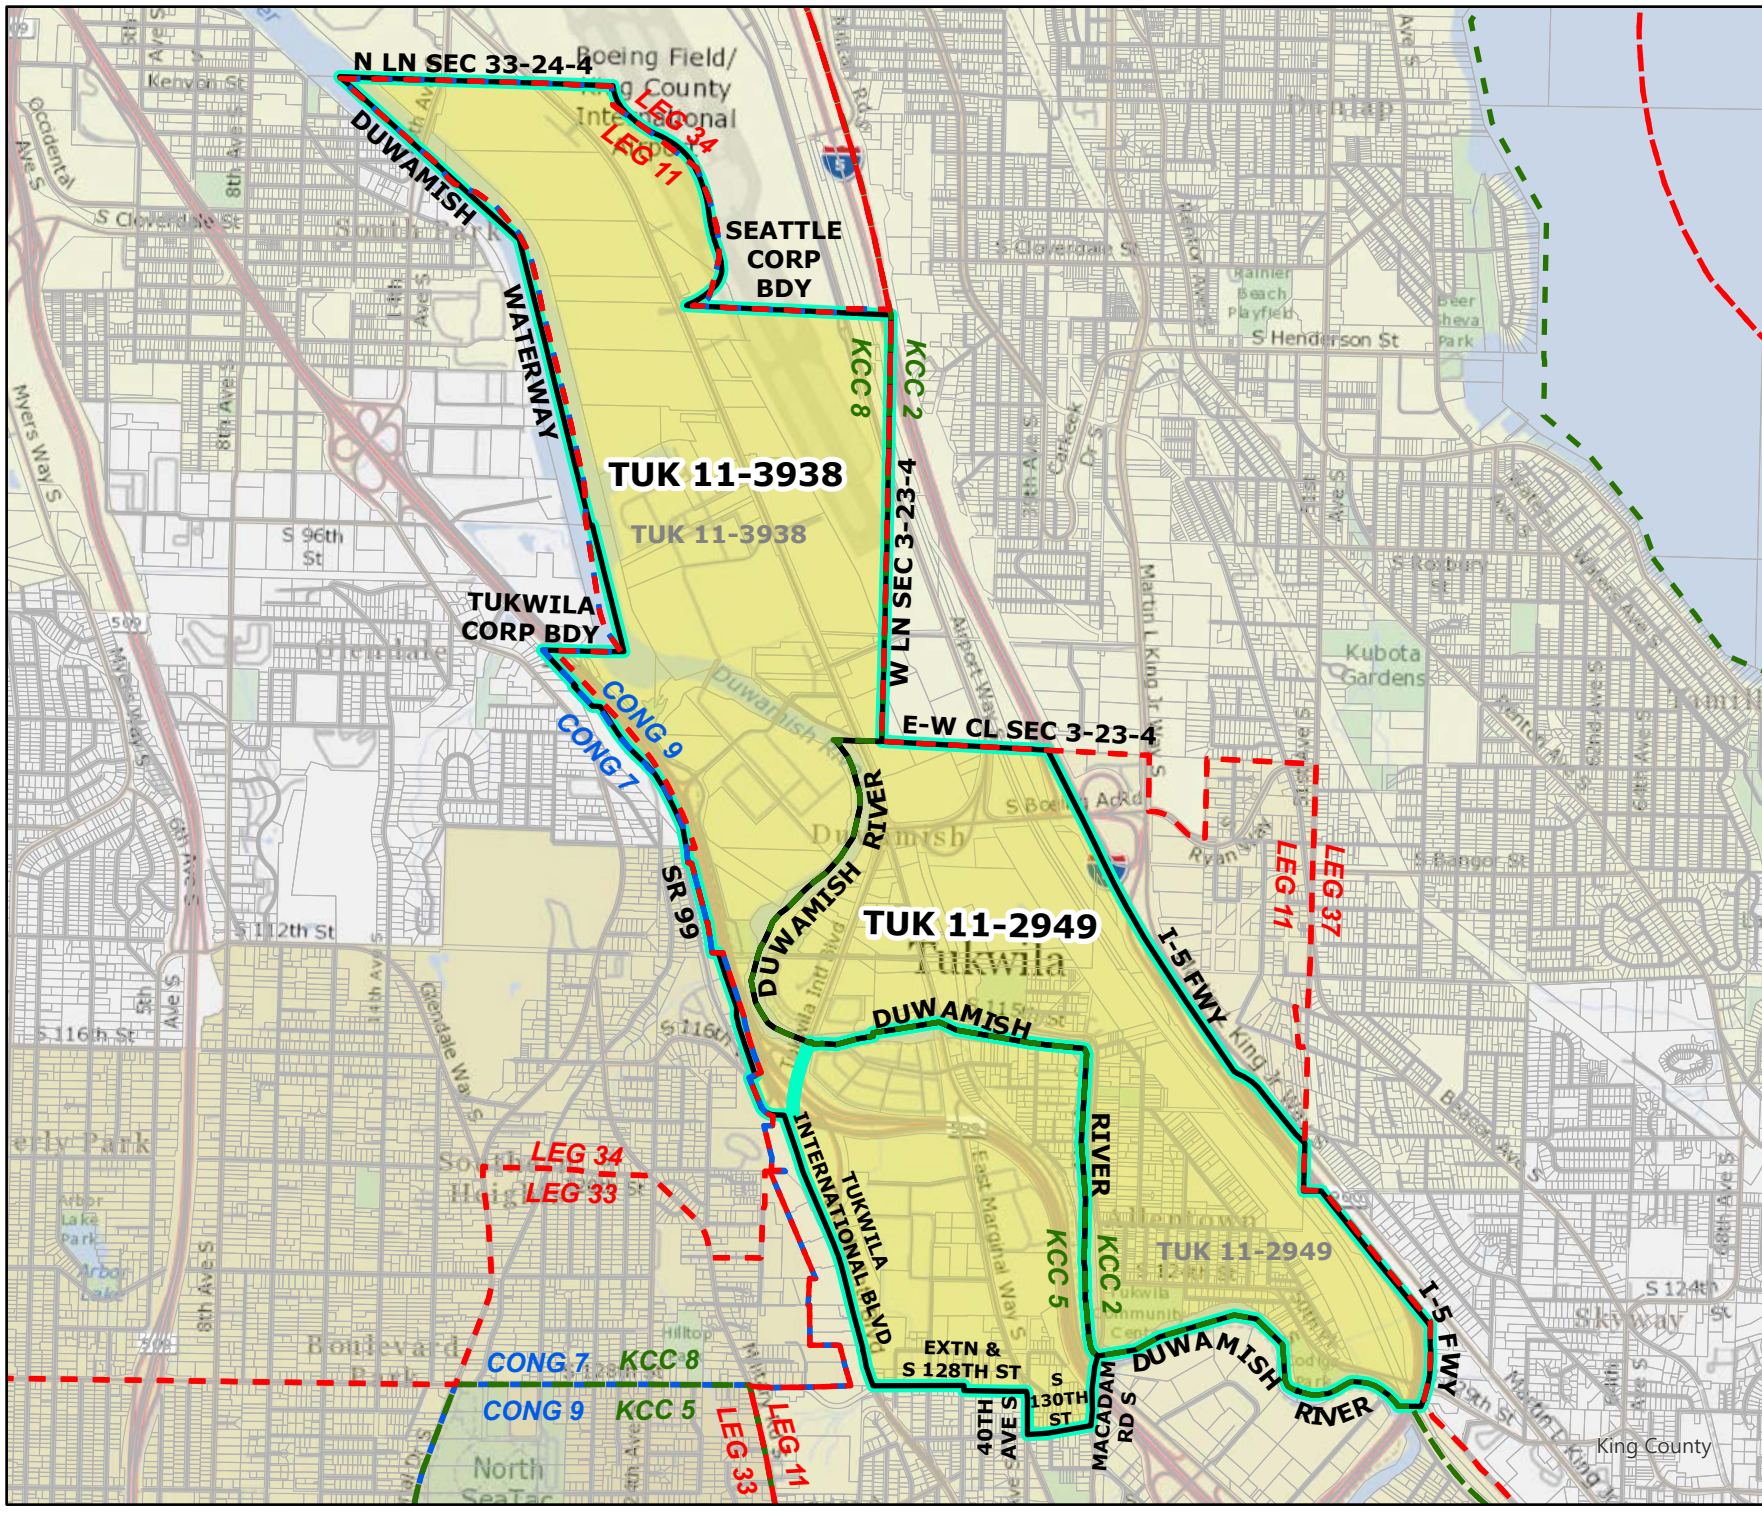

2022 Leg|Cong|KC Redistricting

Code	Precinct Name	NEW LG	NEW CG	NEW CC
2949	TUK 11-2949	11	9	2
3938	TUK 11-3938	11	9	8

Original Precinct(s) and OLD Districts				
2949	TUK 11-2949	11	9	8
3938	TUK 11-3938	11	9	8

*: Denotes precinct(s) that have been abolished.
Precinct map produced by King County GIS Elections in accordance with KCC 1.12.101 & RCW 29A.16.040

Legend

- Original Precinct(s)
- New Precinct(s)
- Altered Precinct(s)
- Legislative Districts
- Congressional Districts
- King County Council Districts