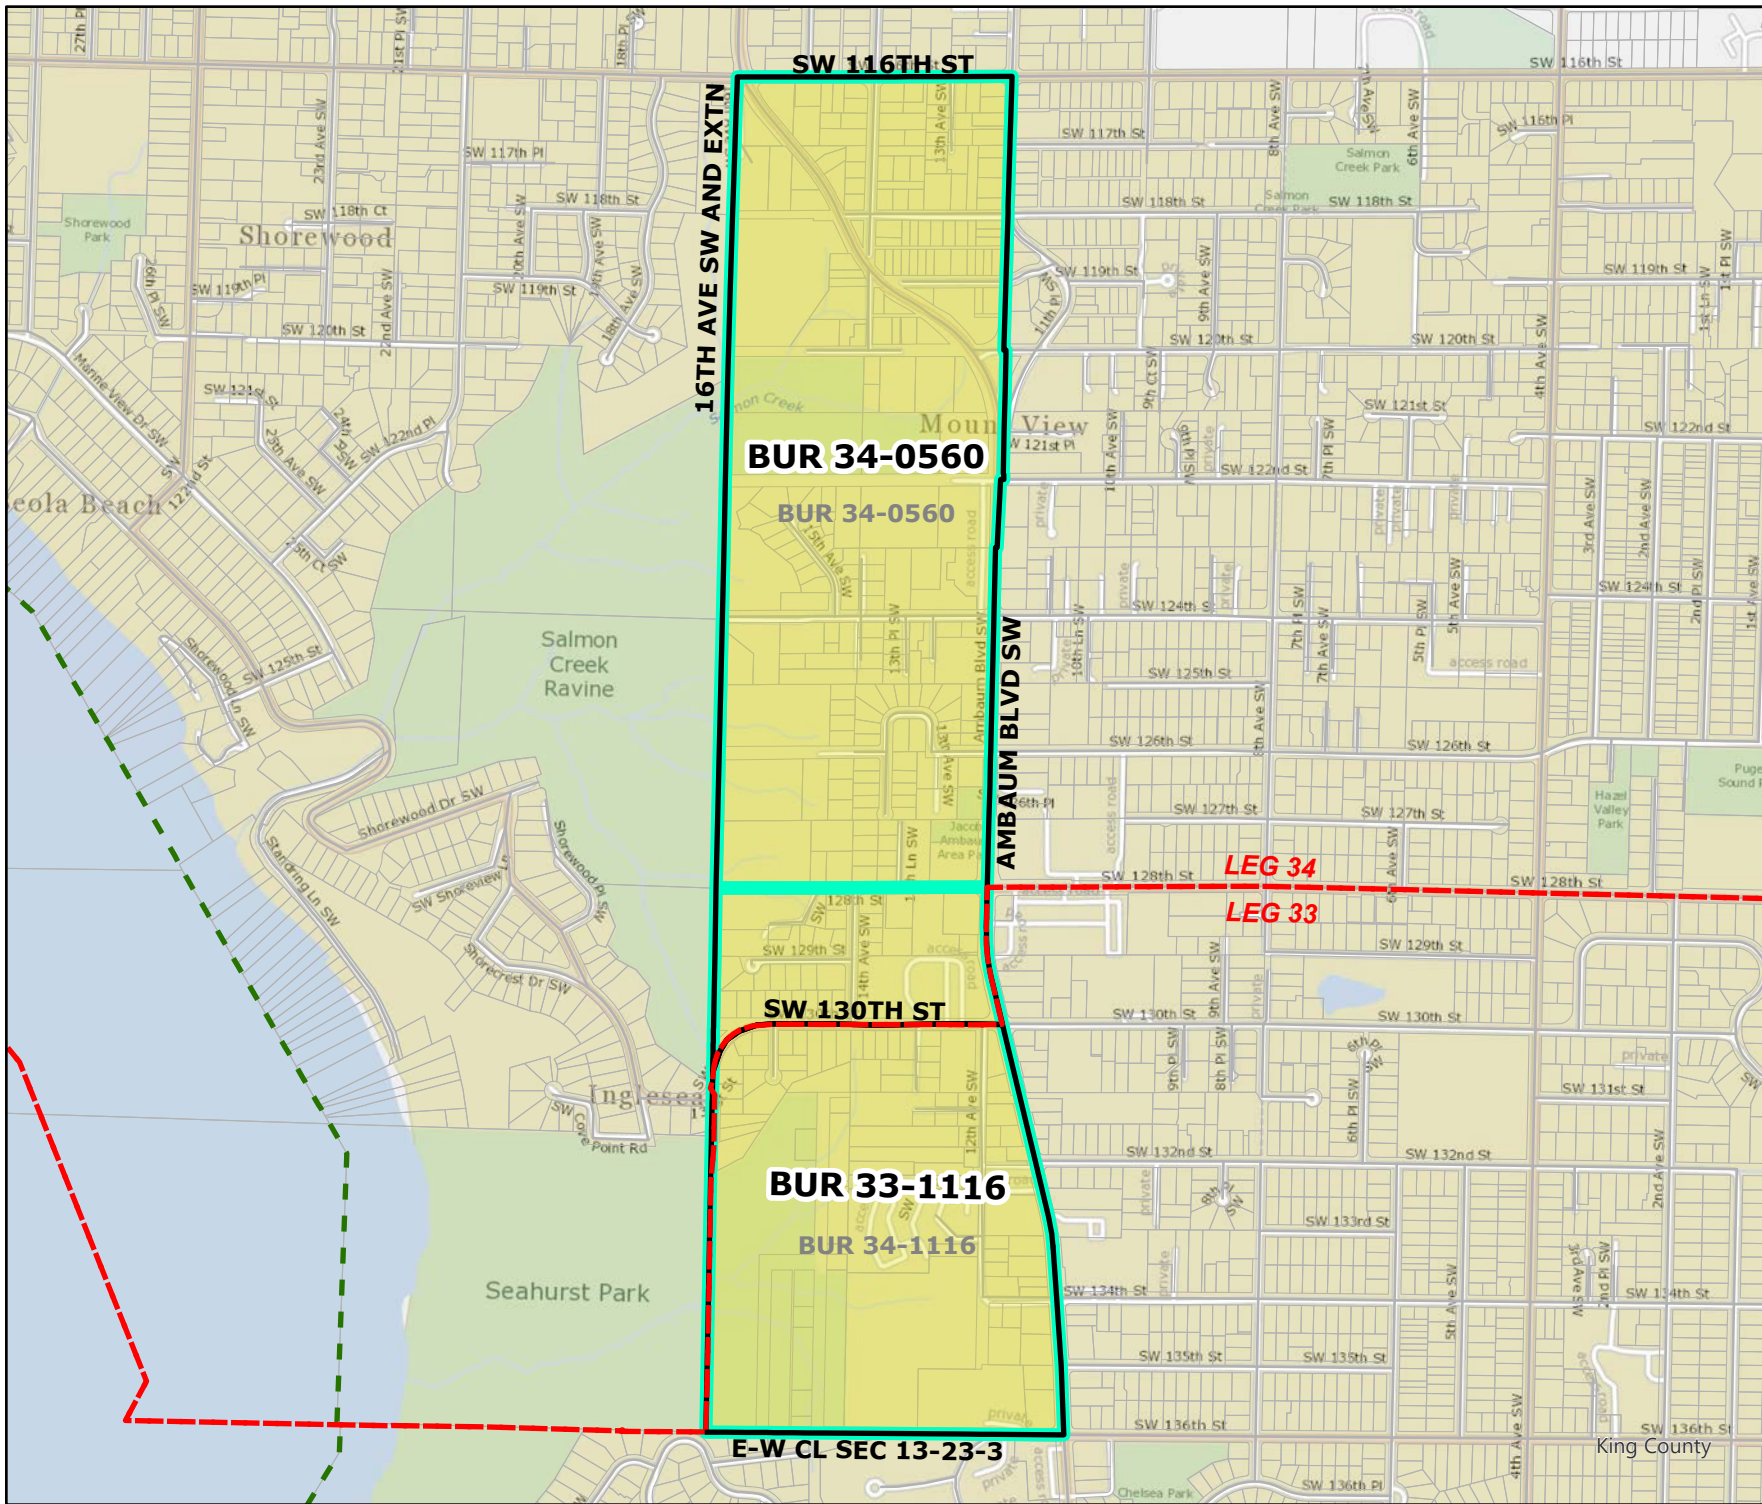

# 2022 Leg|Cong|KC Redistricting

Code	Precinct Name	NEW LG	NEW CG	NEW CC
0710	BUR 33-0710	33	7	8

Original Precinct(s) and OLD Districts				
0710	BUR 34-0710	34	7	8
0281	BUR 34-0281*	34	7	5

\*: Denotes precinct(s) that have been abolished.  
 Precinct map produced by King County GIS Elections in accordance with KCC 1.12.101 & RCW 29A.16.040

**Legend**

- Original Precinct(s)
- New Precinct(s)
- Altered Precinct(s)
- Legislative Districts
- Congressional Districts
- King County Council Districts