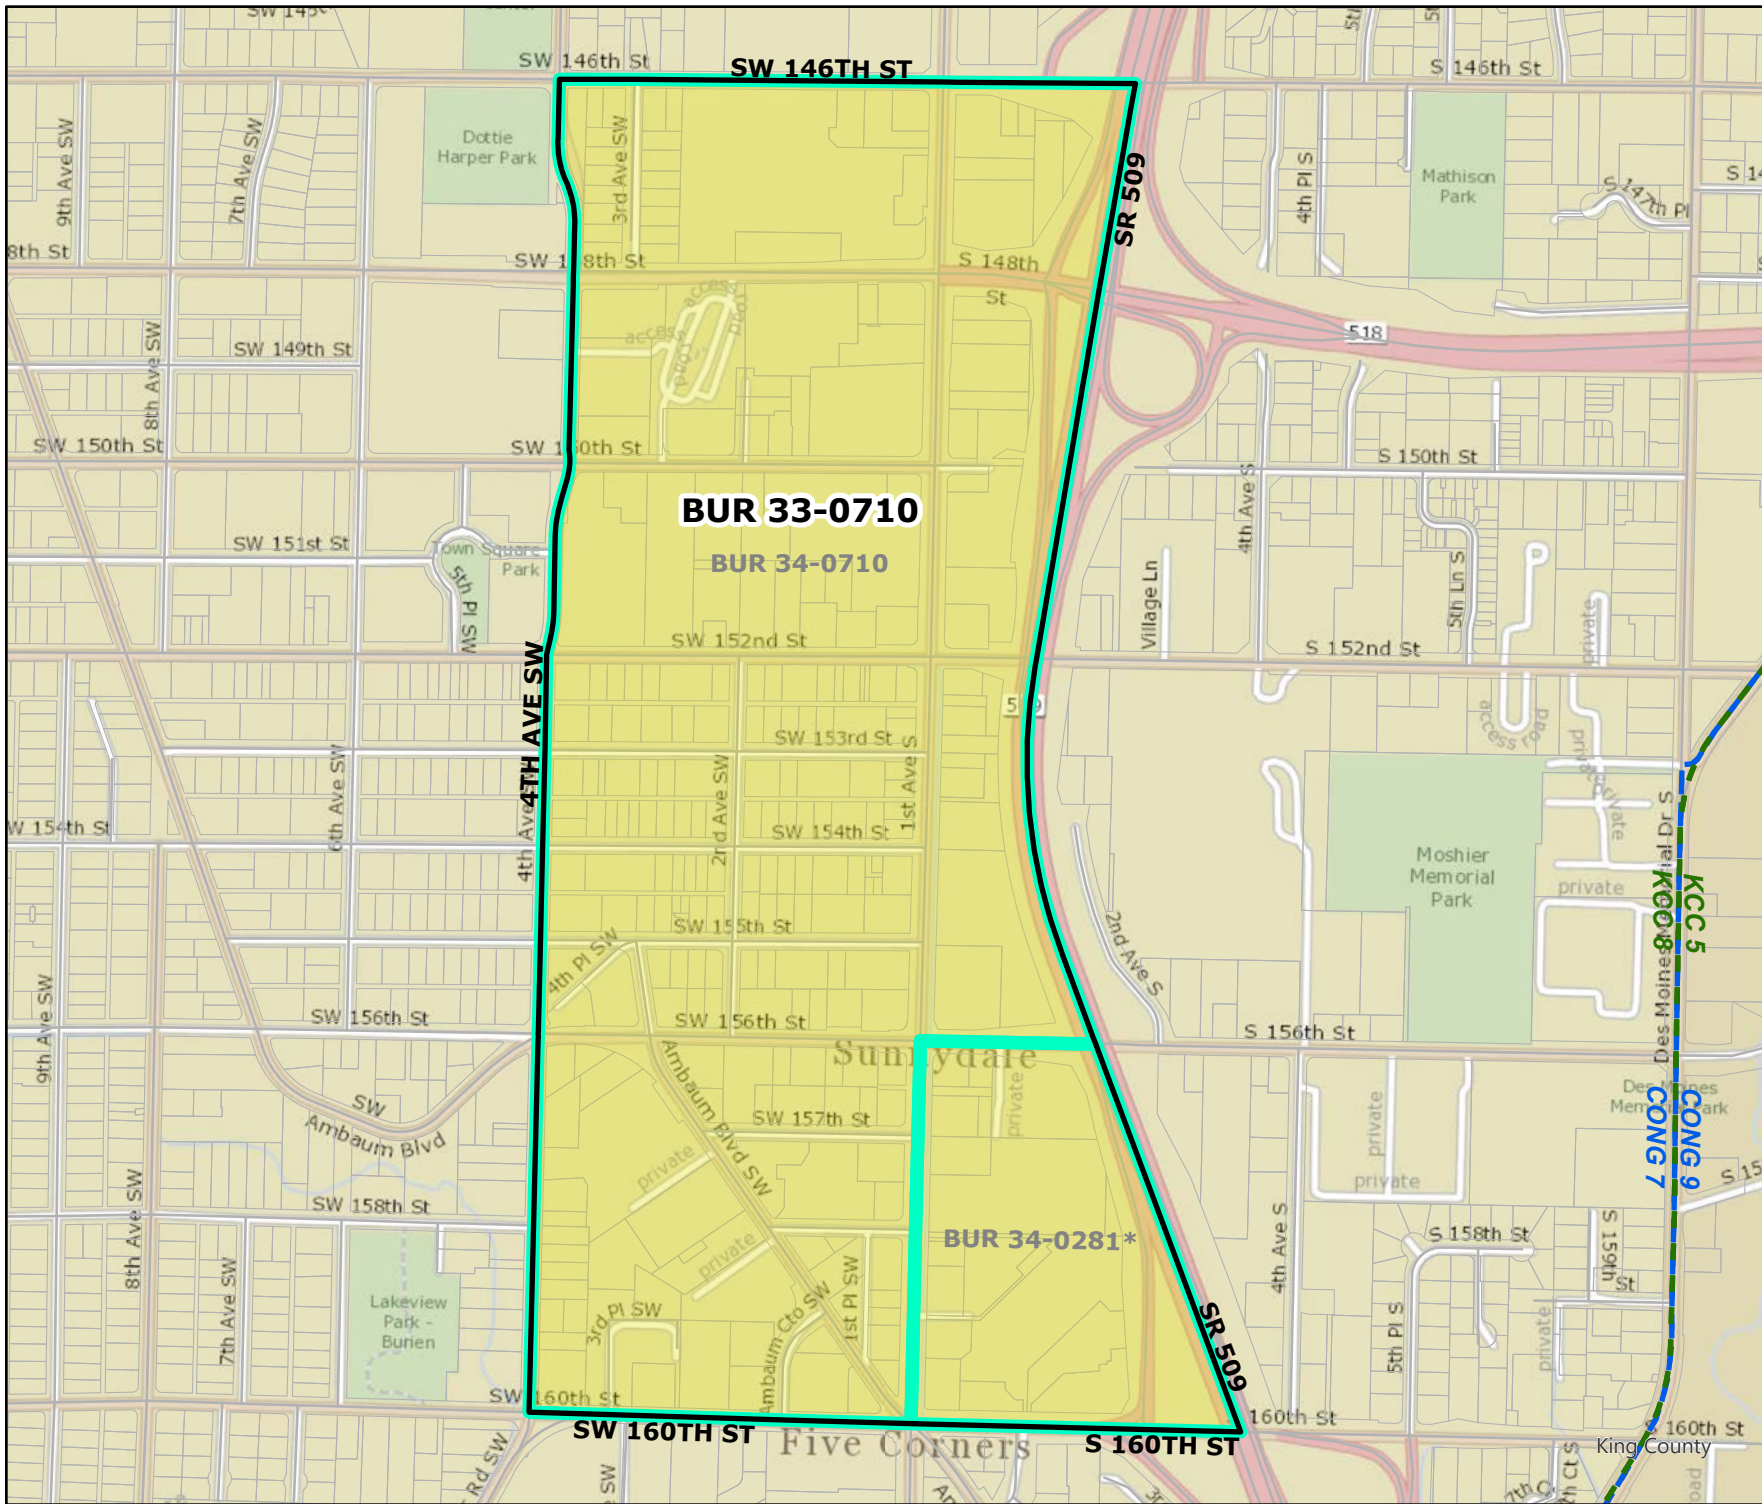

# 2022 Leg|Cong|KC Redistricting

Code	Precinct Name	NEW LG	NEW CG	NEW CC
3964	BUR 33-3964	33	7	8
0805	BUR 34-0805	34	7	8
0701	BUR 33-0701	33	7	8
Original Precinct(s) and OLD Districts				
0805	BUR 33-0805	33	7	8
0701	BUR 33-0701	33	7	8

\*: Denotes precinct(s) that have been abolished.  
 Precinct map produced by King County GIS Elections in accordance with KCC 1.12.101 & RCW 29A.16.040

**Legend**

- Original Precinct(s)
- New Precinct(s)
- Altered Precinct(s)
- Legislative Districts
- Congressional Districts
- King County Council Districts