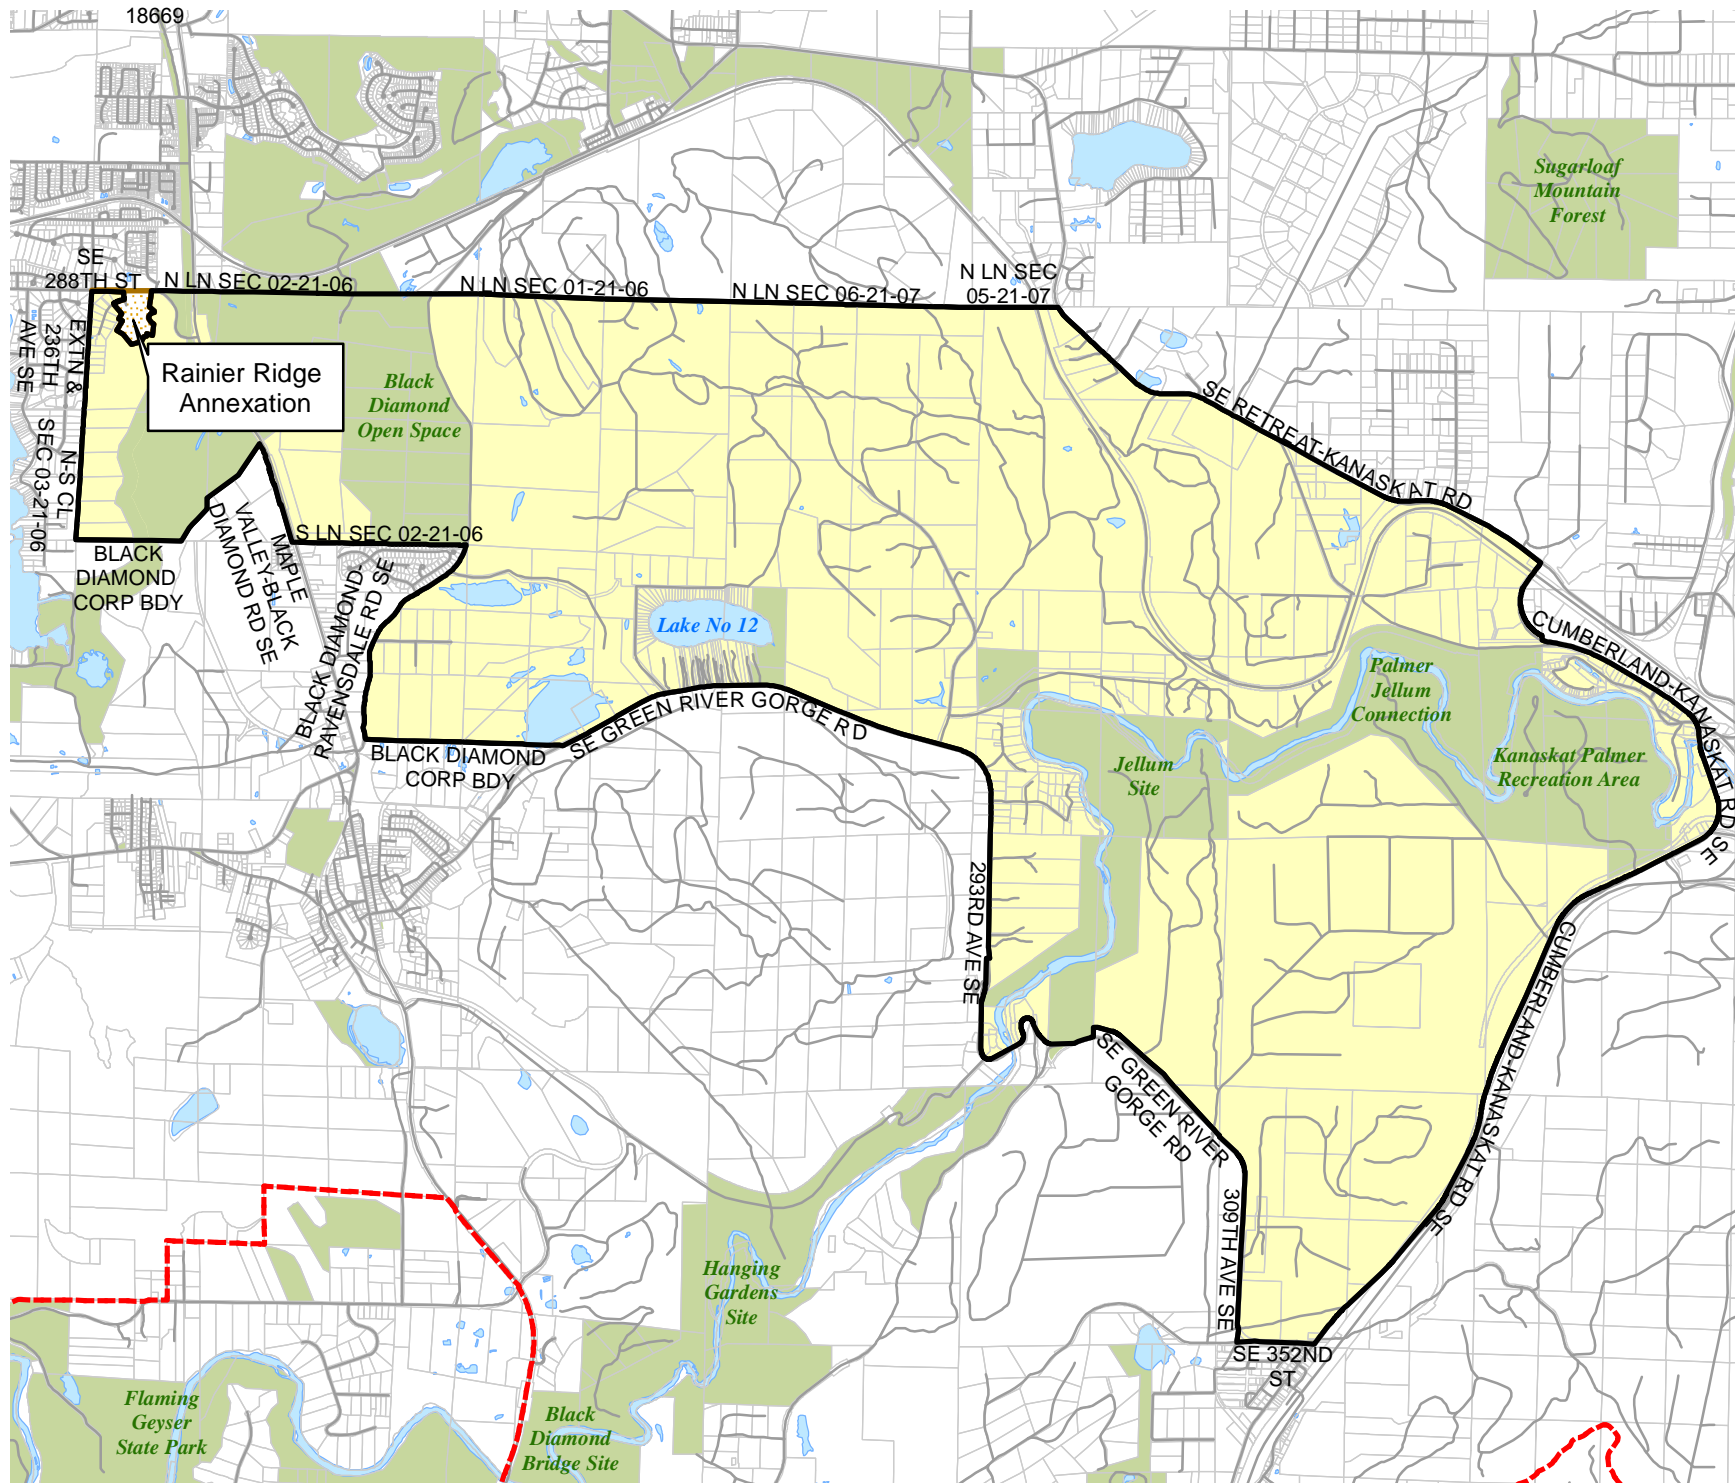

2018 Precinct Alterations

Code	Precinct Name	LG	CG	CC
3468	CROW	5	8	9
3468	CROW	5	8	9

Legend

- Legislative District Boundaries
- Congressional District Boundaries
- Council District Boundaries
- New Precinct
- Old Precinct(s)

Census Tract: Tract 031603	S-T-R: 01-21-06