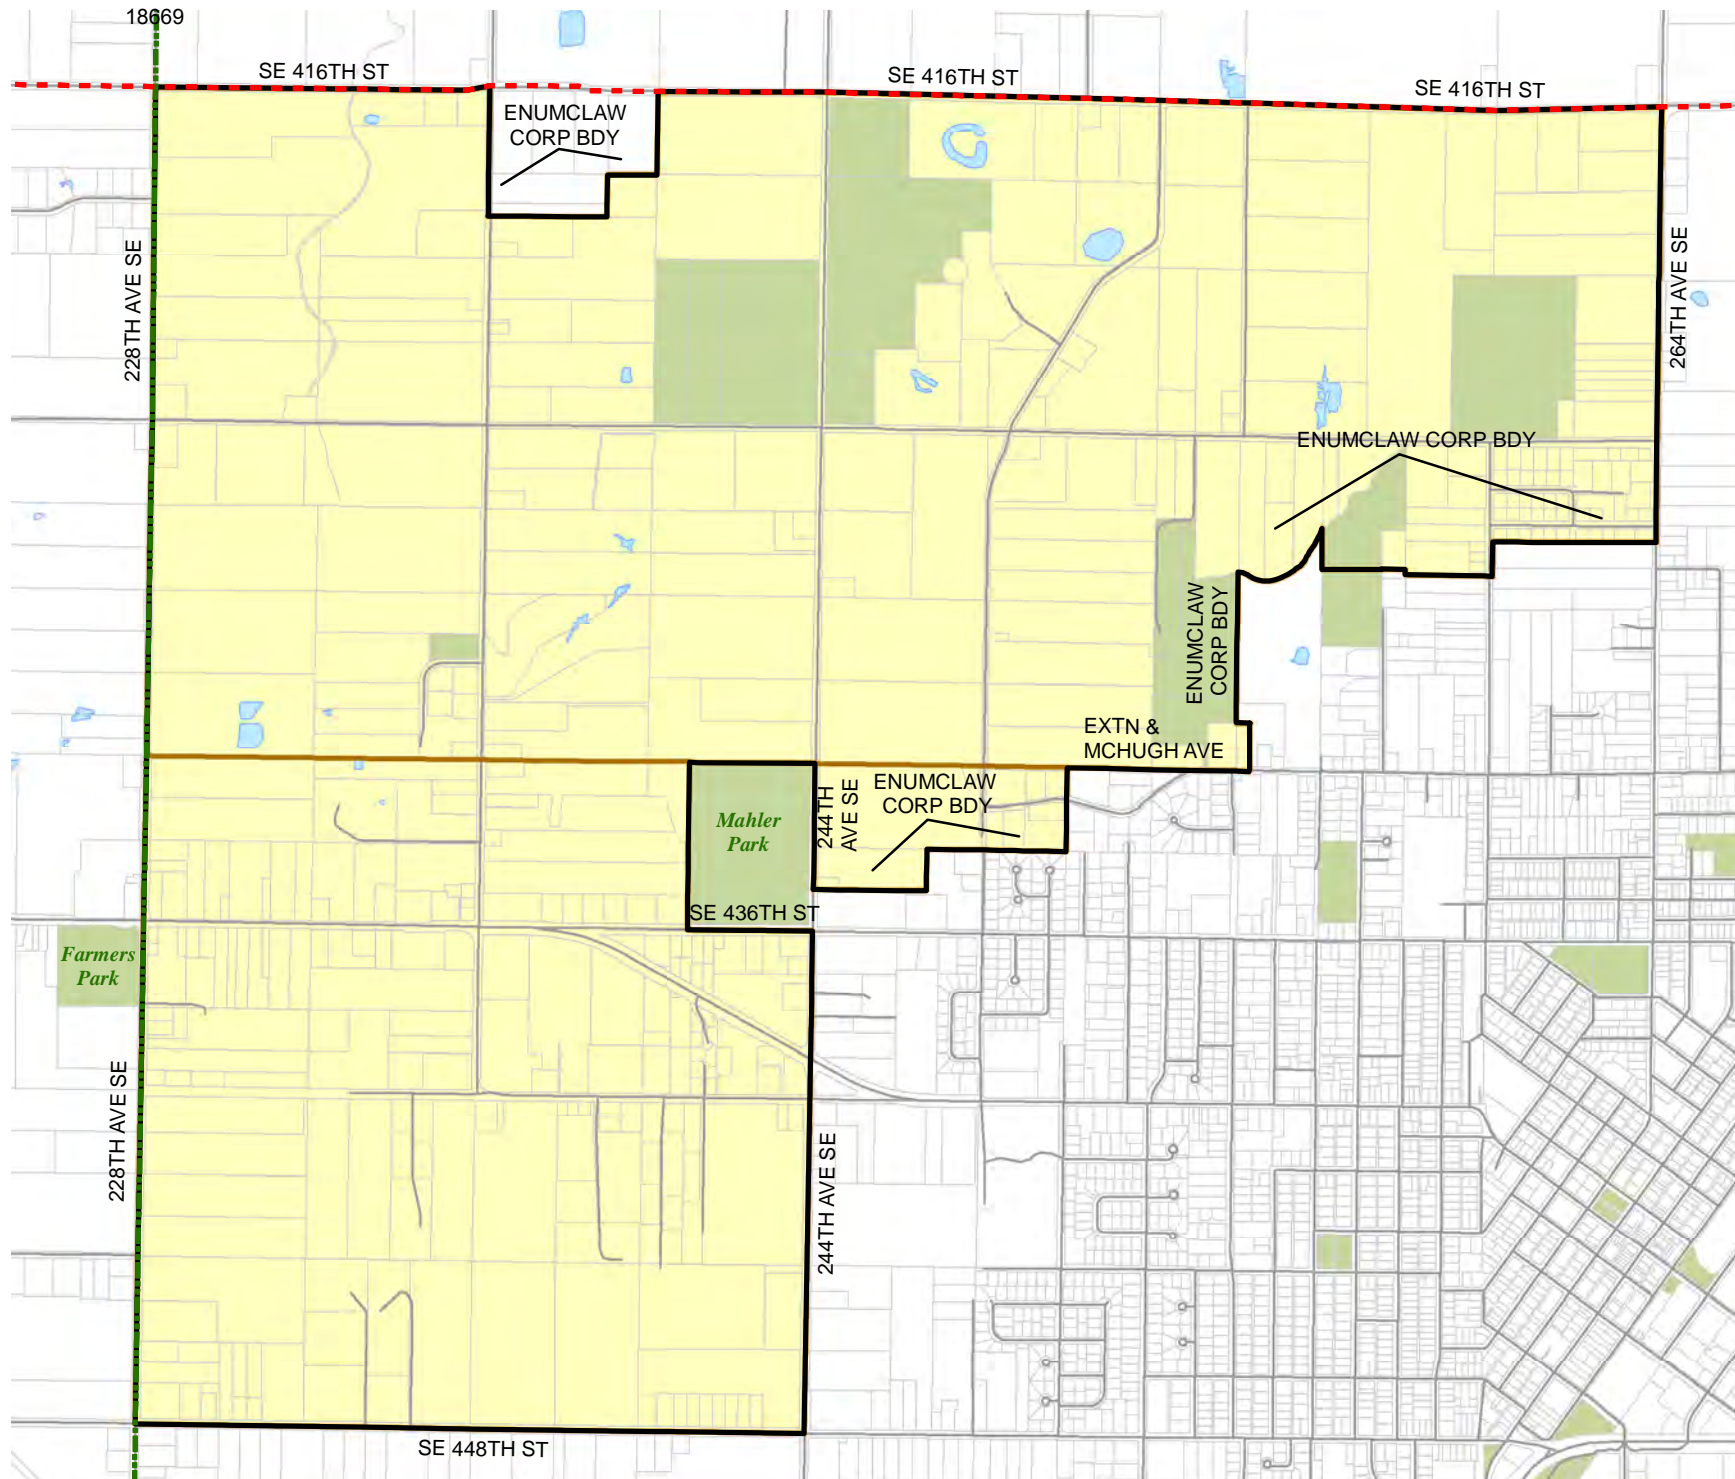

Census Tract: Tract 032006	S-T-R: 31-22-06
--------------------------------------	---------------------------

2018 Precinct Alterations

Code	Precinct Name	LG	CG	CC
0709	MADISON	31	8	9
0709	MADISON	31	8	9
0684	LINCOLN*	31	8	9

Legend

-  Legislative District Boundaries
-  Congressional District Boundaries
-  Council District Boundaries
-  New Precinct
-  Old Precinct(s)

Census Tract:	S-T-R:
Tract 031301	15-20-06

2018 Precinct Alterations