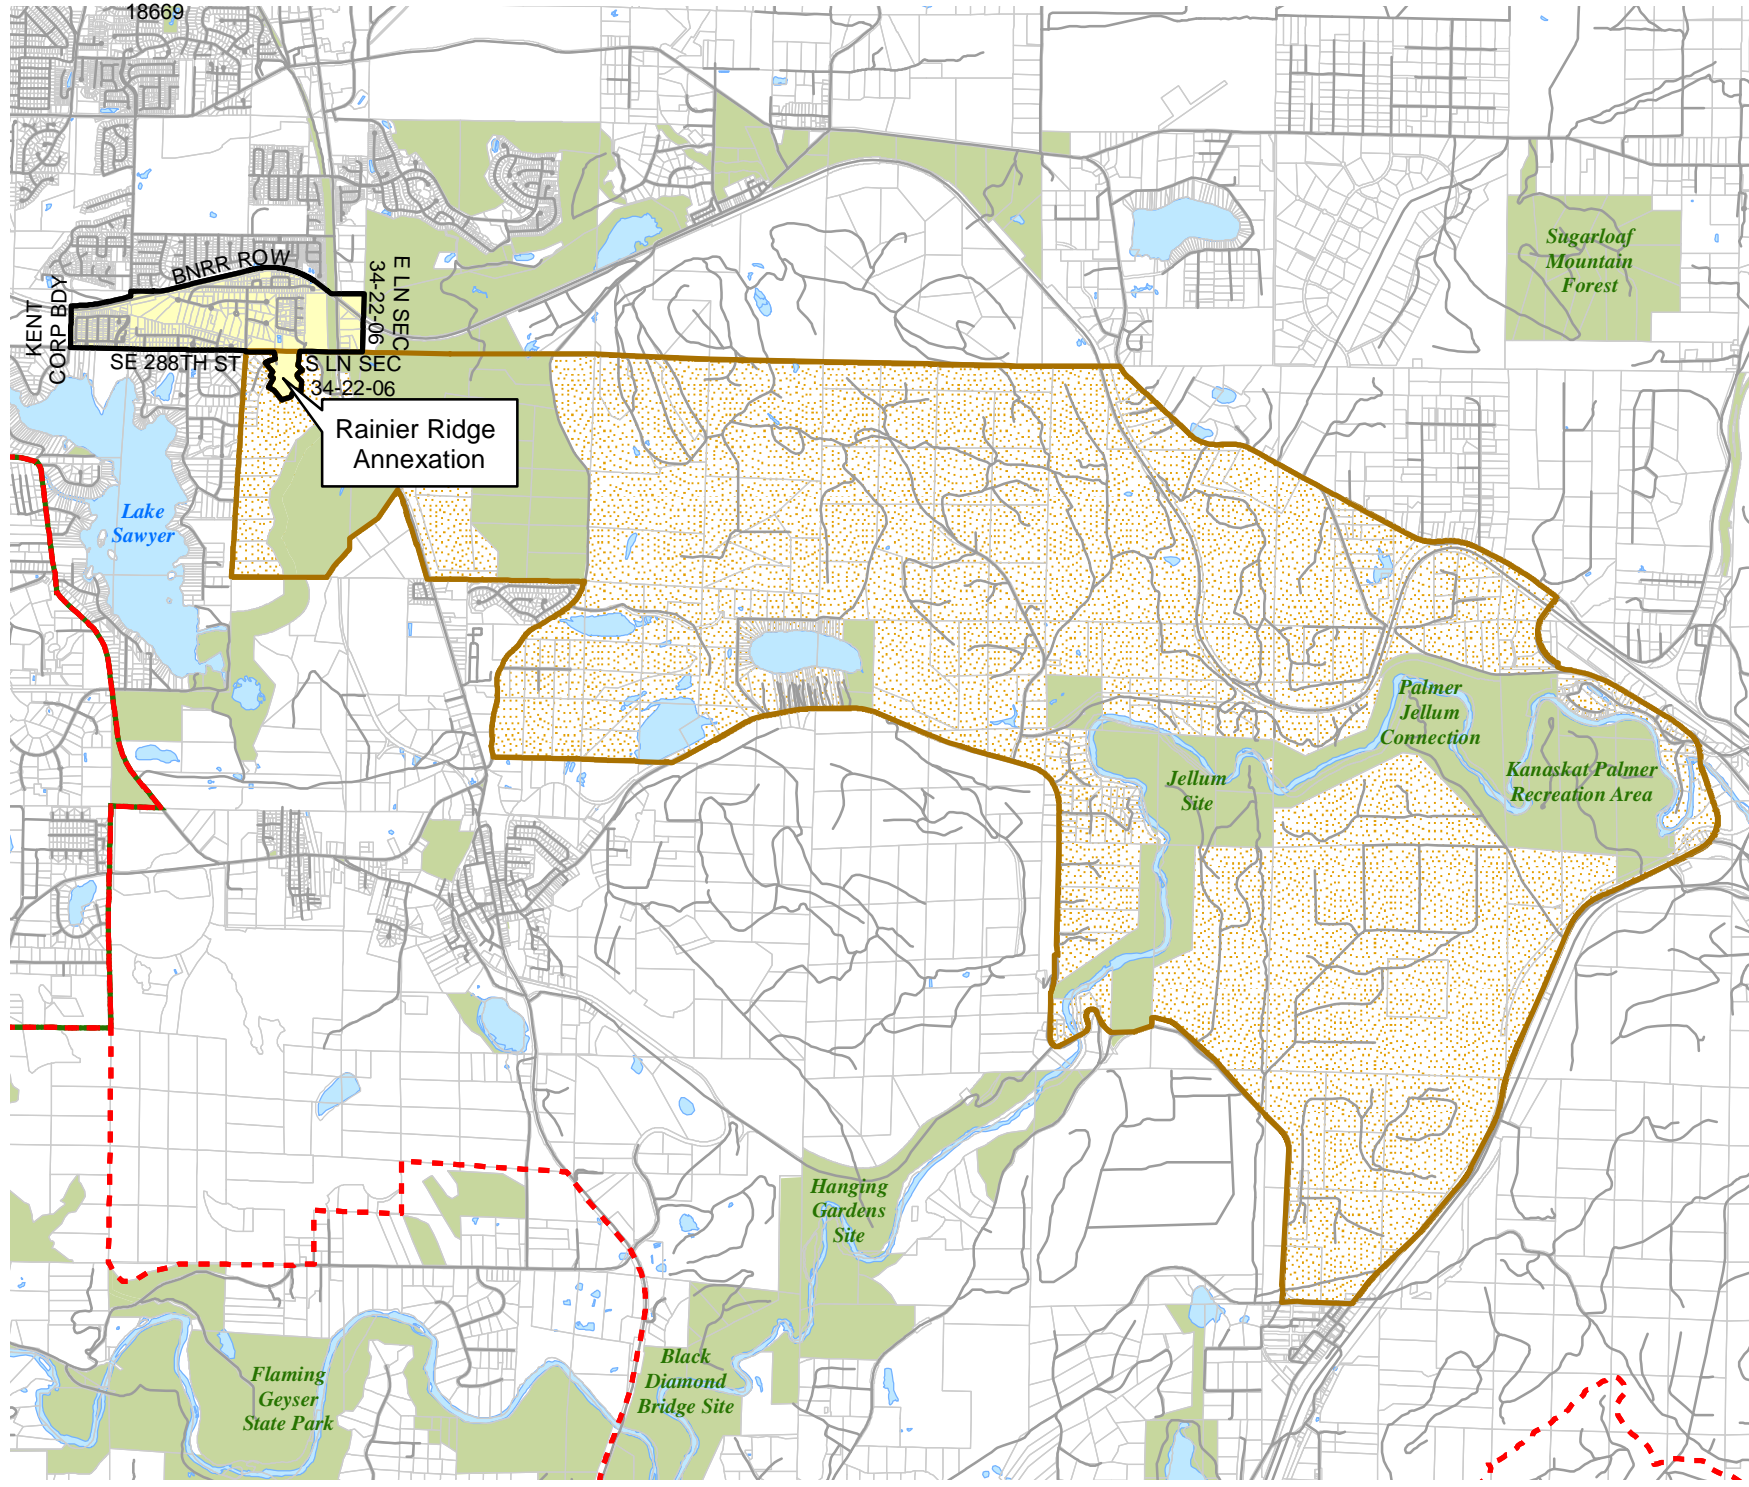

Legend

-  Legislative District Boundaries
-  Congressional District Boundaries
-  Council District Boundaries
-  New Precinct
-  Old Precinct(s)

Census Tract: Tract 031604	S-T-R: 34-22-06
--------------------------------------	---------------------------