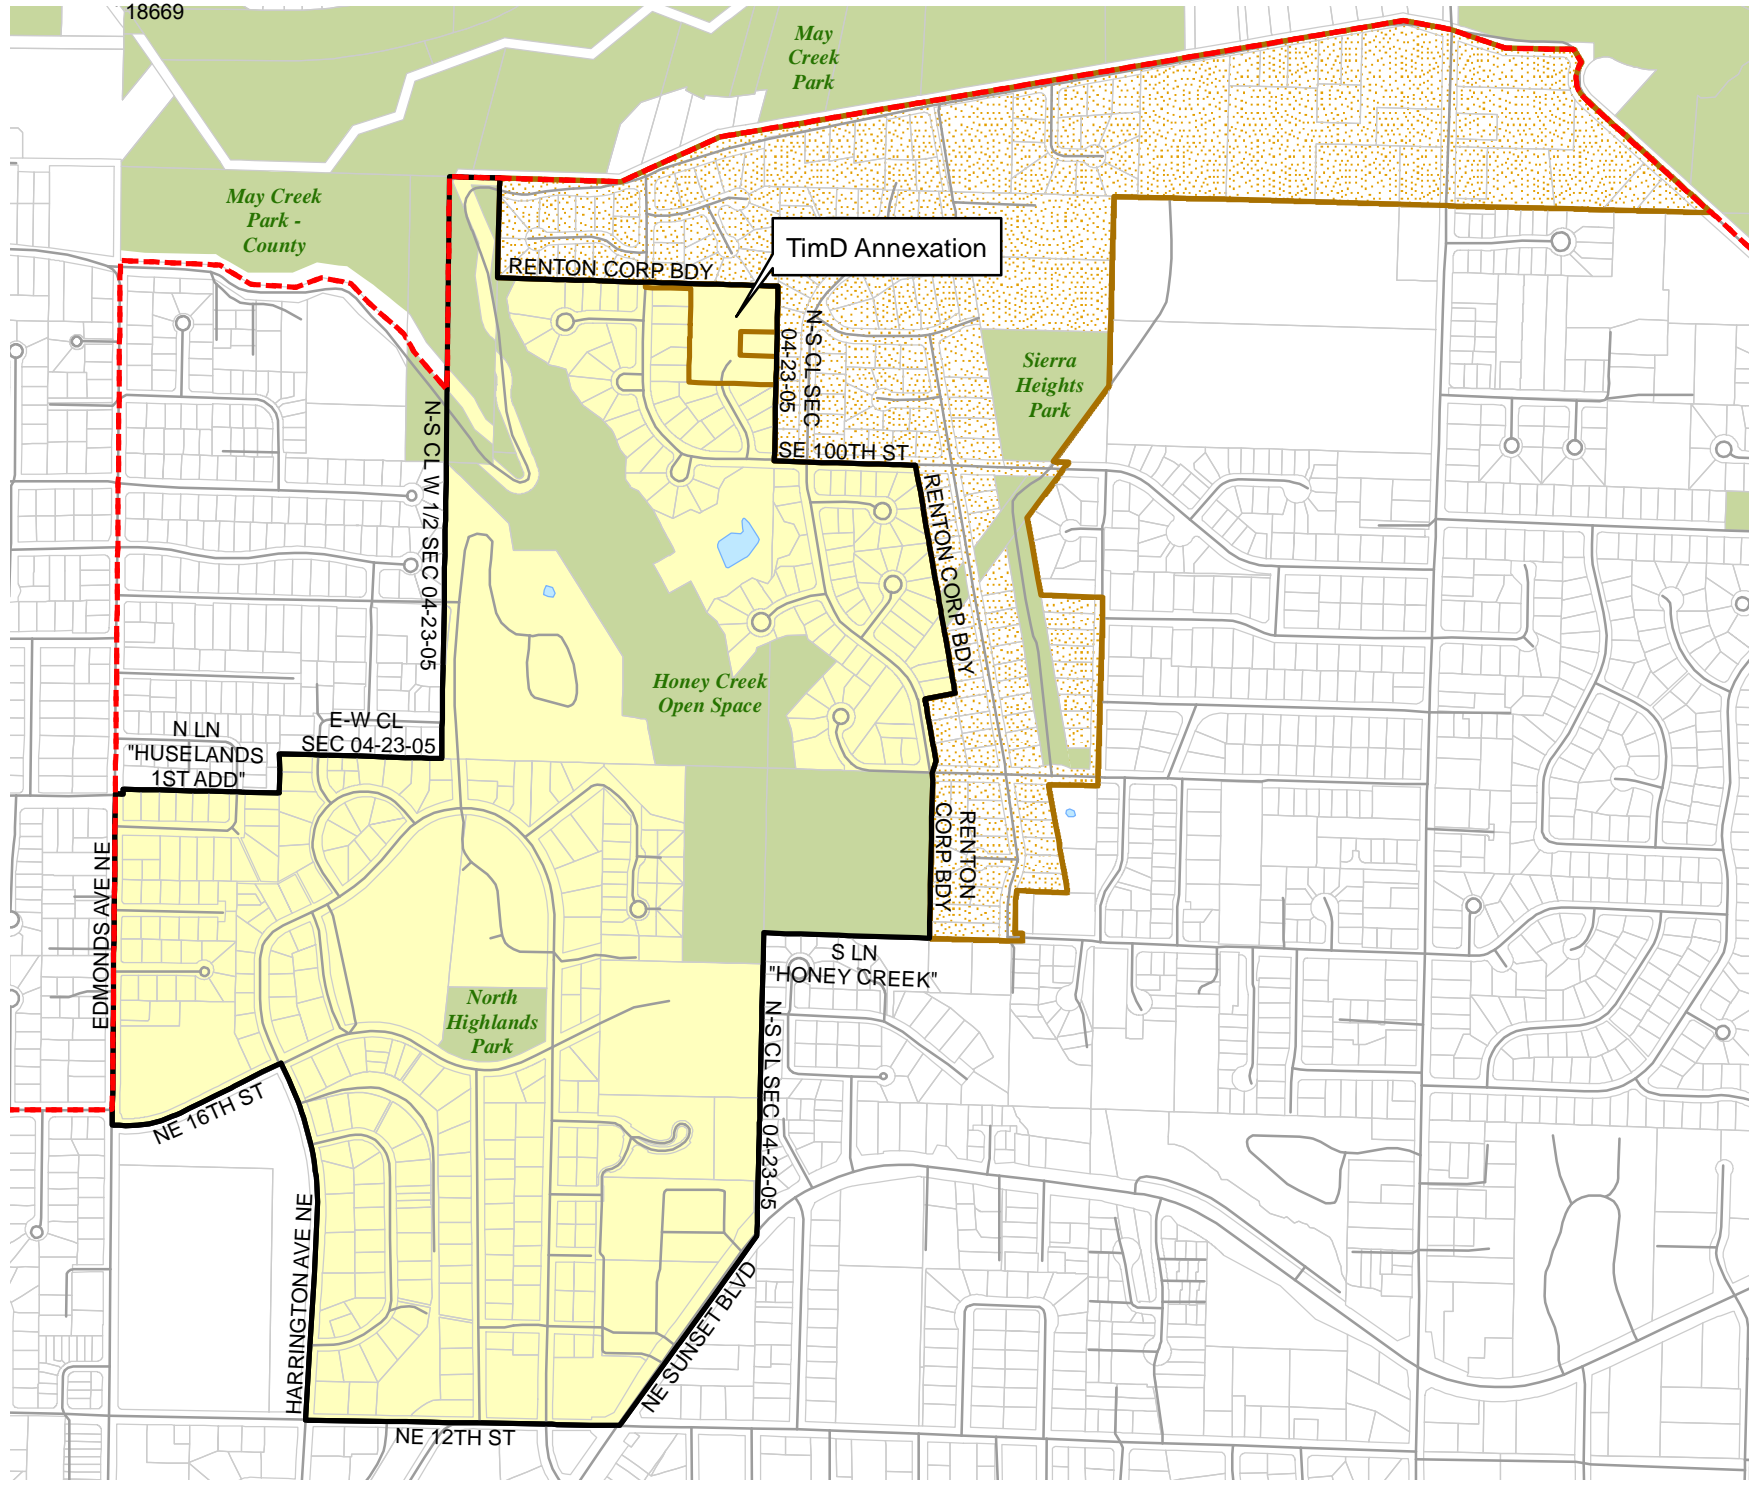

2018 Precinct Alterations

Code	Precinct Name	LG	CG	CC
0983	RNT 11-0983	11	9	9
2848	PTARMIGAN	11	9	9
0983	RNT 11-0983	11	9	9

Legend

- Legislative District Boundaries
- Congressional District Boundaries
- Council District Boundaries
- New Precinct
- Old Precinct(s)

Census Tract:	S-T-R:
Tract 025200	04-23-05