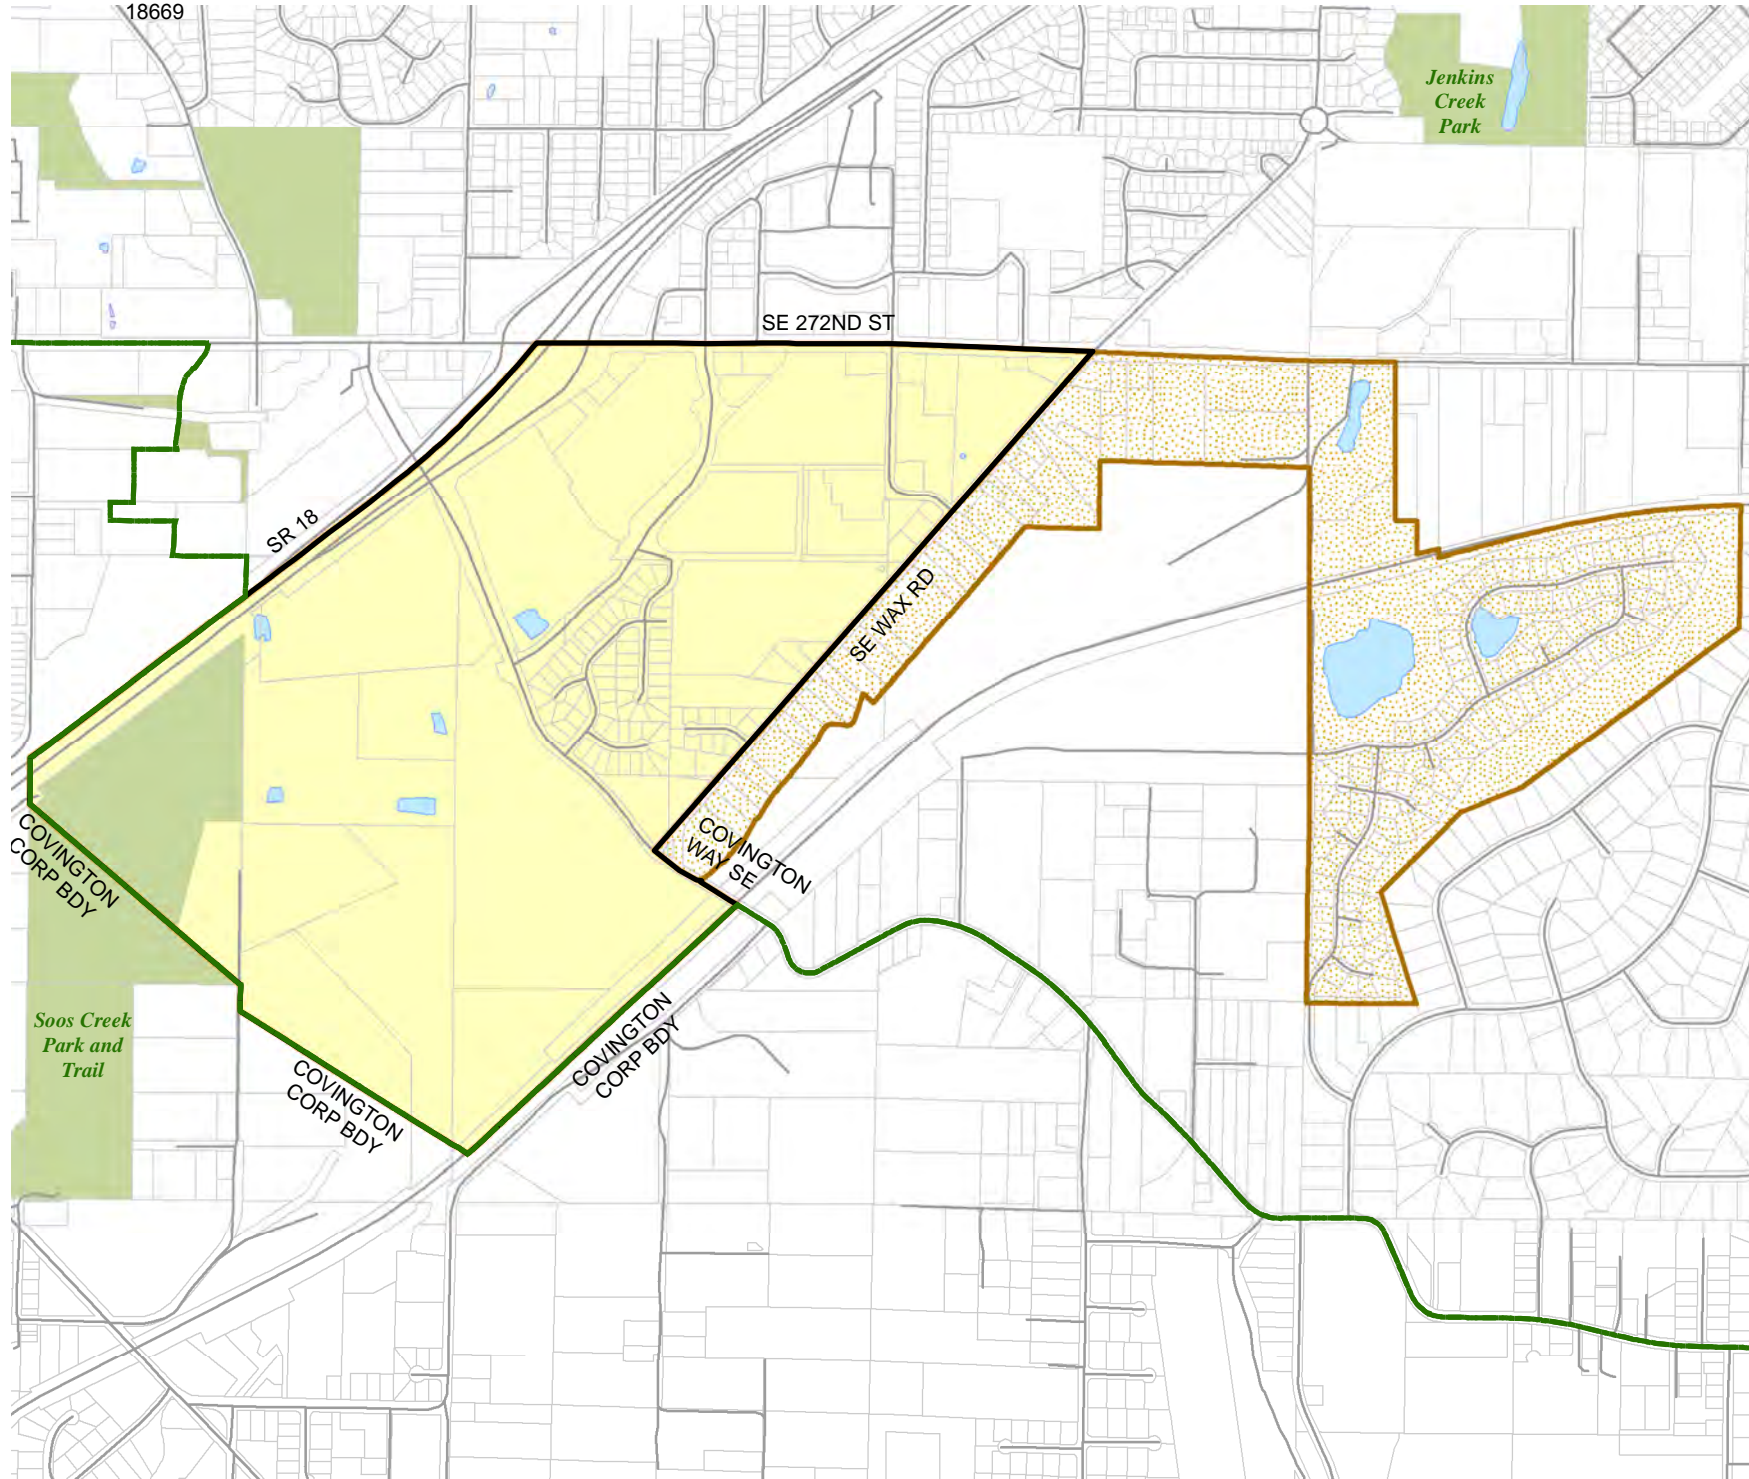

2018 Precinct Alterations

Code	Precinct Name	LG	CG	CC
3799	COV 47-3799	47	8	9
2843	COV 47-2843	47	8	9

Legend

-  Legislative District Boundaries
-  Congressional District Boundaries
-  Council District Boundaries
-  New Precinct
-  Old Precinct(s)

Legend

-  Legislative District Boundaries
-  Congressional District Boundaries
-  Council District Boundaries
-  New Precinct
-  Old Precinct(s)

Census Tract:	S-T-R:
Tract 031706	36-22-05

2018 Precinct Alterations