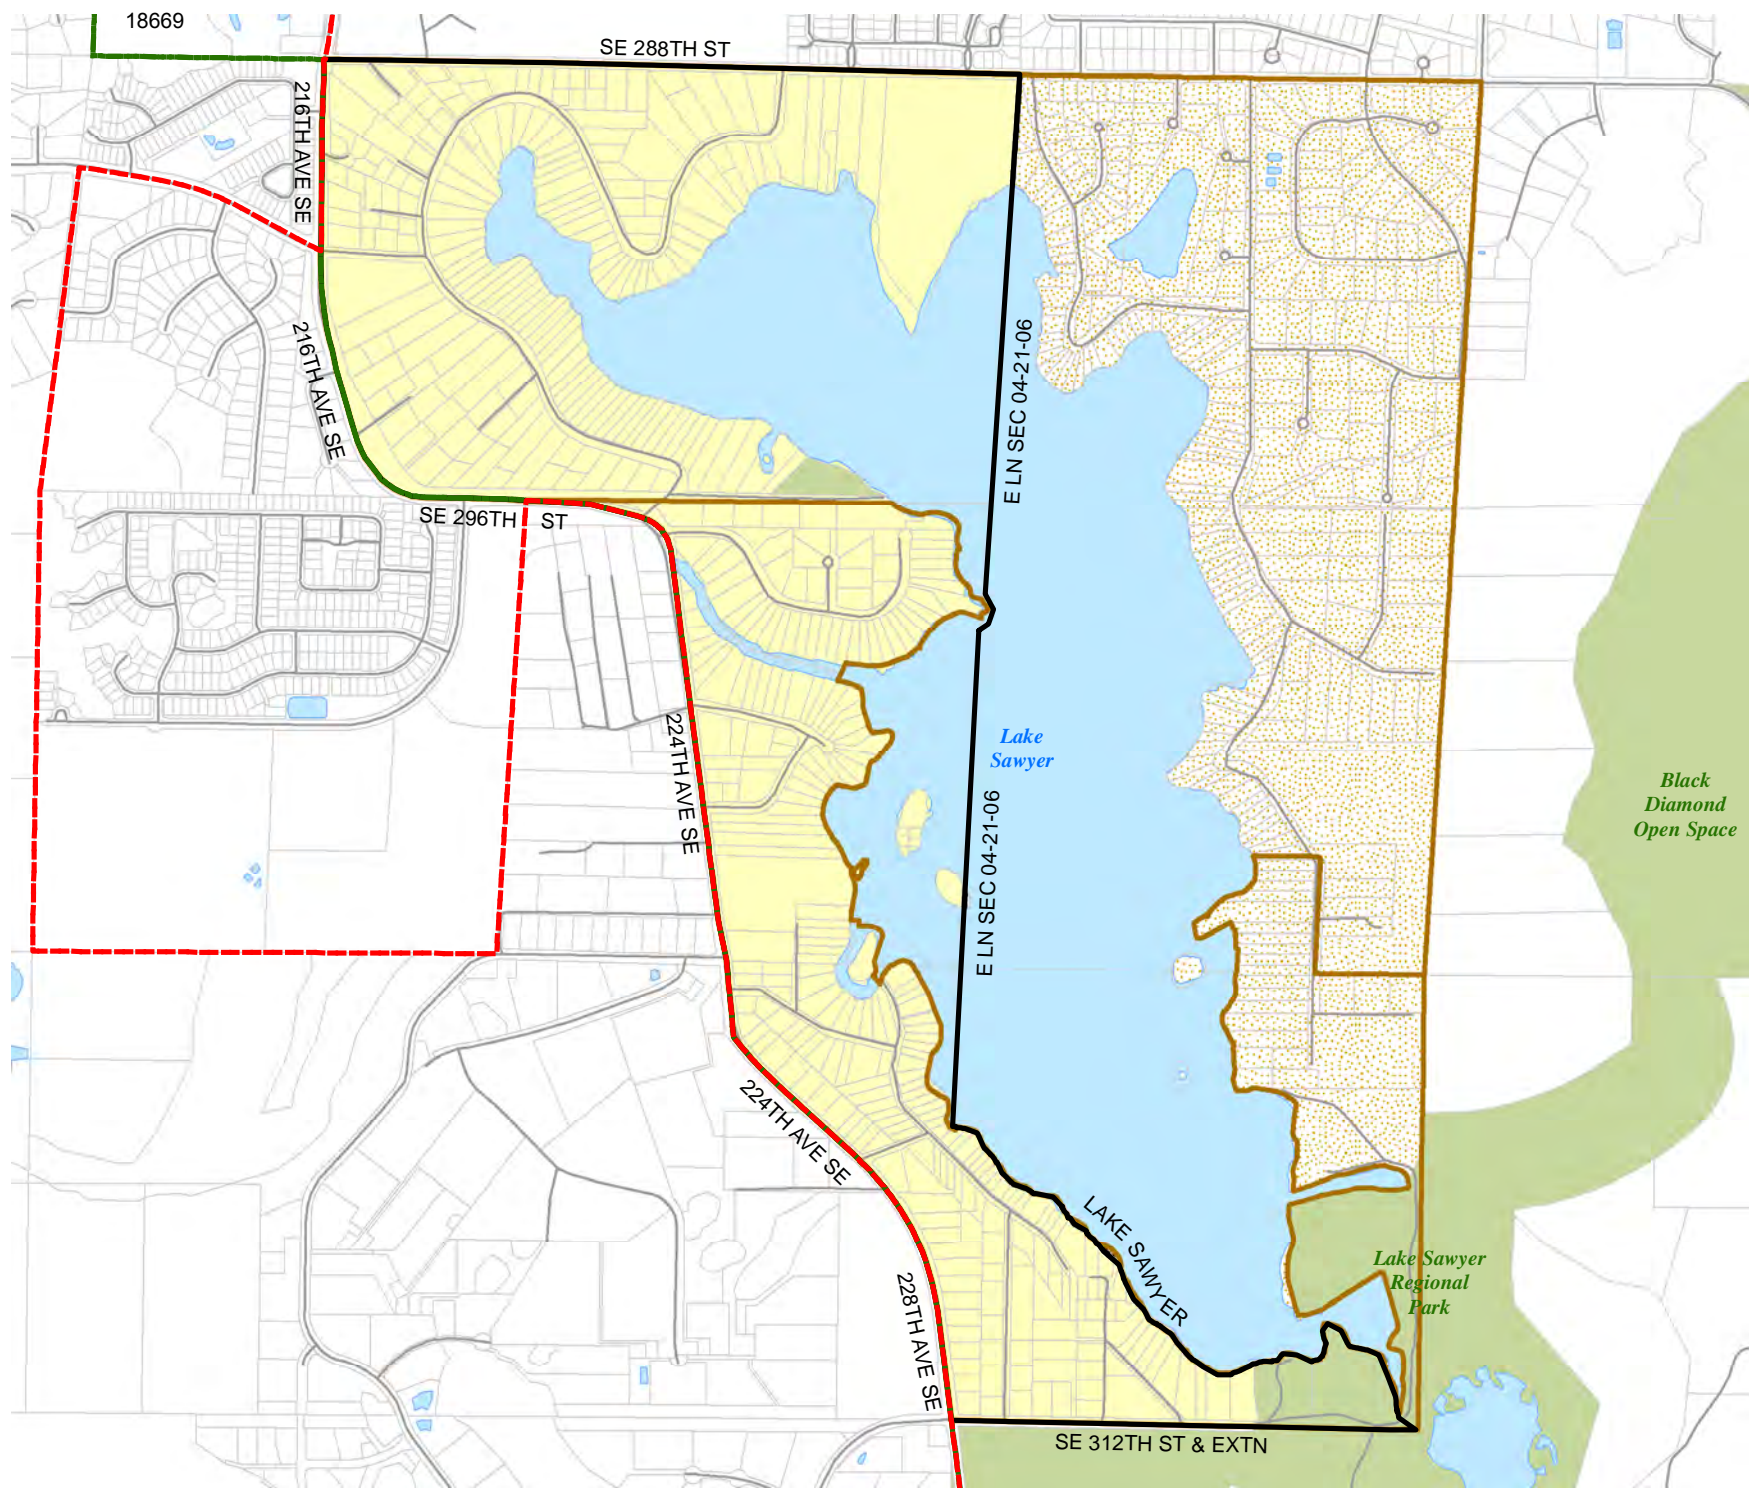

Census Tract: Tract 031605	S-T-R: 03-21-06
--------------------------------------	---------------------------

2018 Precinct Alterations

Code	Precinct Name	LG	CG	CC
2413	B-D 05-2413	5	8	9
2413	B-D 05-2413	5	8	9
2407	B-D 05-2407	5	8	9

Legend

-  Legislative District Boundaries
-  Congressional District Boundaries
-  Council District Boundaries
-  New Precinct
-  Old Precinct(s)

Census Tract: Tract 031605	S-T-R: 04-21-06
--------------------------------------	---------------------------