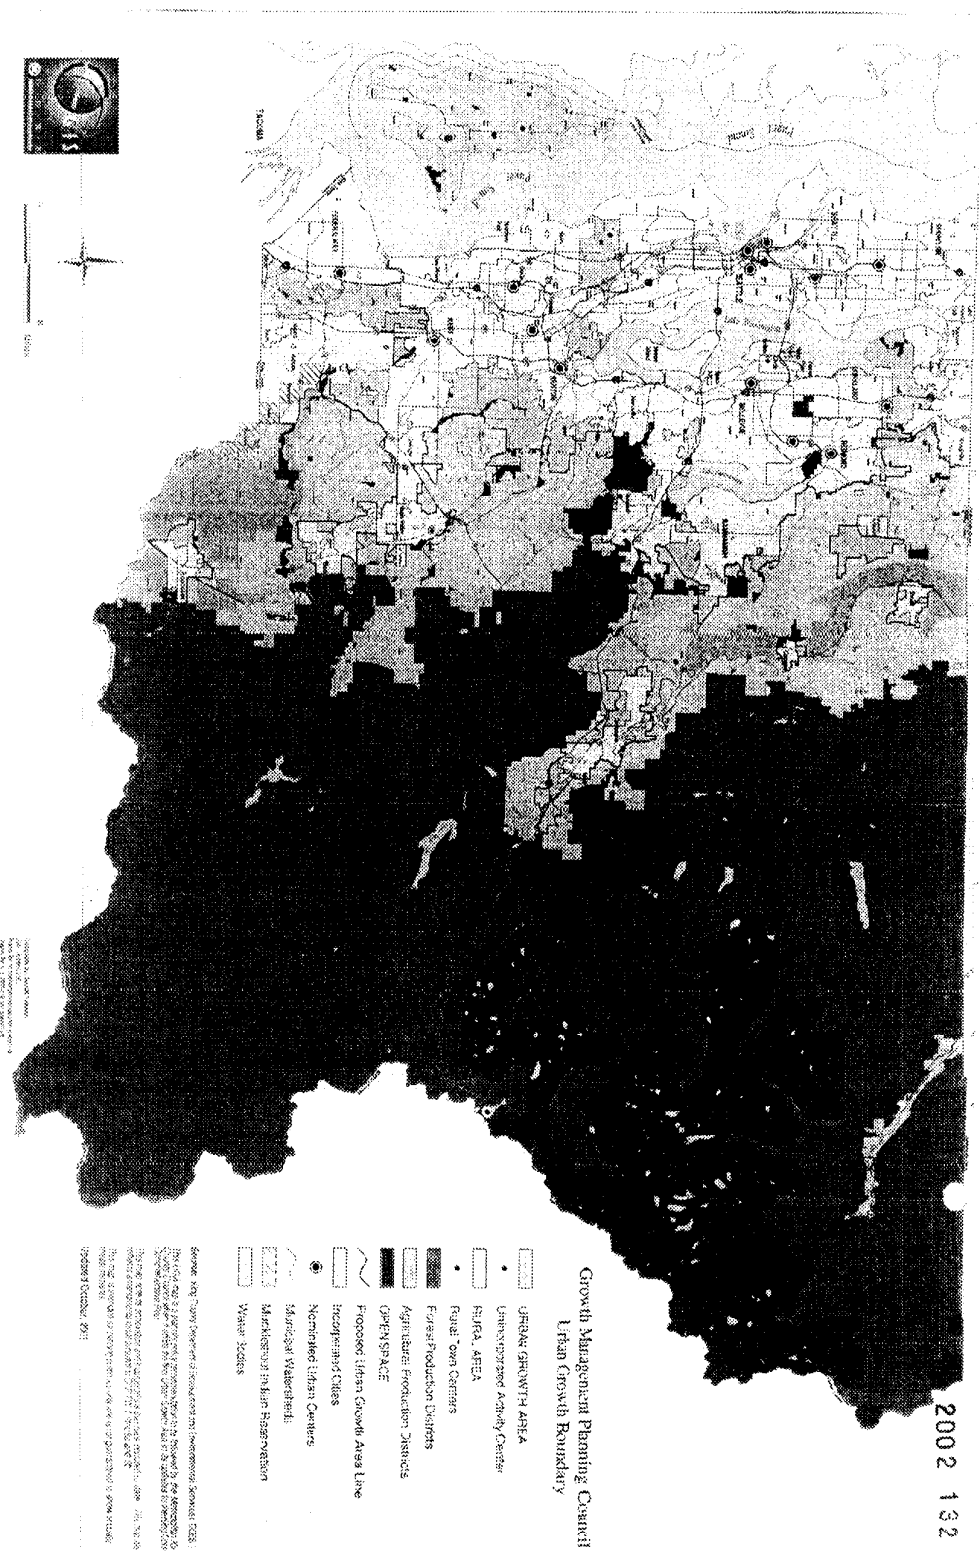

2002 132

**Growth Management Planning Council
Lithian Growth Boundary**

- URBAN GROWTH AREA
- UNINCORPORATED Activity Centers
- RURAL TOWN CENTERS
- RURAL TOWN CENTERS
- AGRICULTURAL PRODUCTION DISTRICTS
- OPEN SPACE
- PROPOSED LITHIAN GROWTH AREA LINE
- INCORPORATED Cities
- INCORPORATED Cities
- Municipal Water Facilities
- Municipal Water Facilities
- Water Bodies