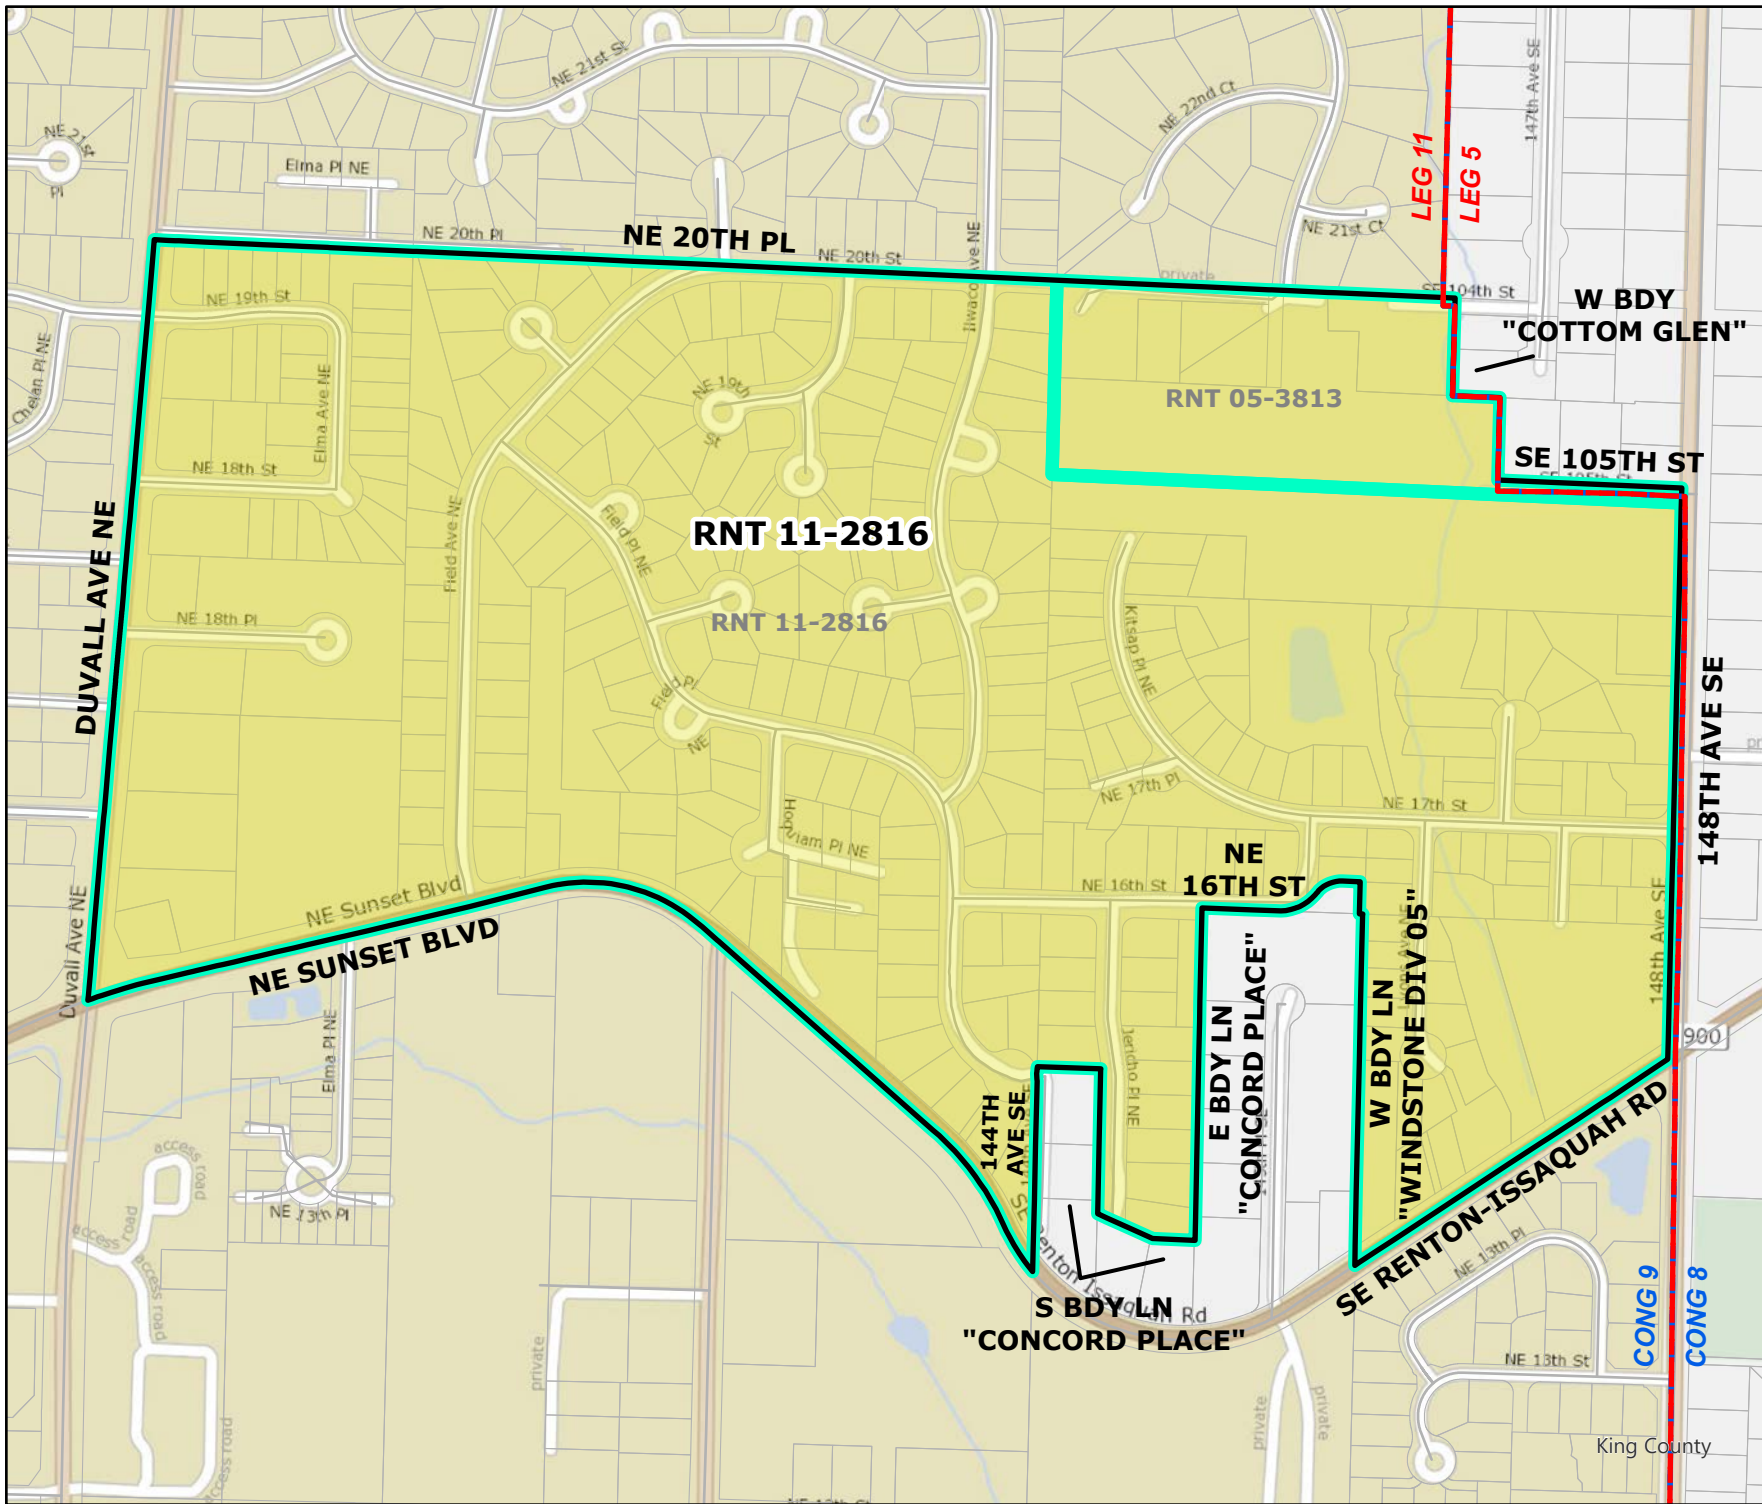

2022 Leg|Cong|KC Redistricting

Code	Precinct Name	NEW LG	NEW CG	NEW CC
2816	RNT 11-2816	11	9	9

Original Precinct(s) and OLD Districts				
2816	RNT 11-2816	11	9	9
3813	RNT 05-3813*	5	8	9

*: Denotes precinct(s) that have been abolished.
Precinct map produced by King County GIS Elections in accordance with KCC 1.12.101 & RCW 29A.16.040

Legend

- Original Precinct(s)
- New Precinct(s)
- Altered Precinct(s)
- Legislative Districts
- Congressional Districts
- King County Council Districts