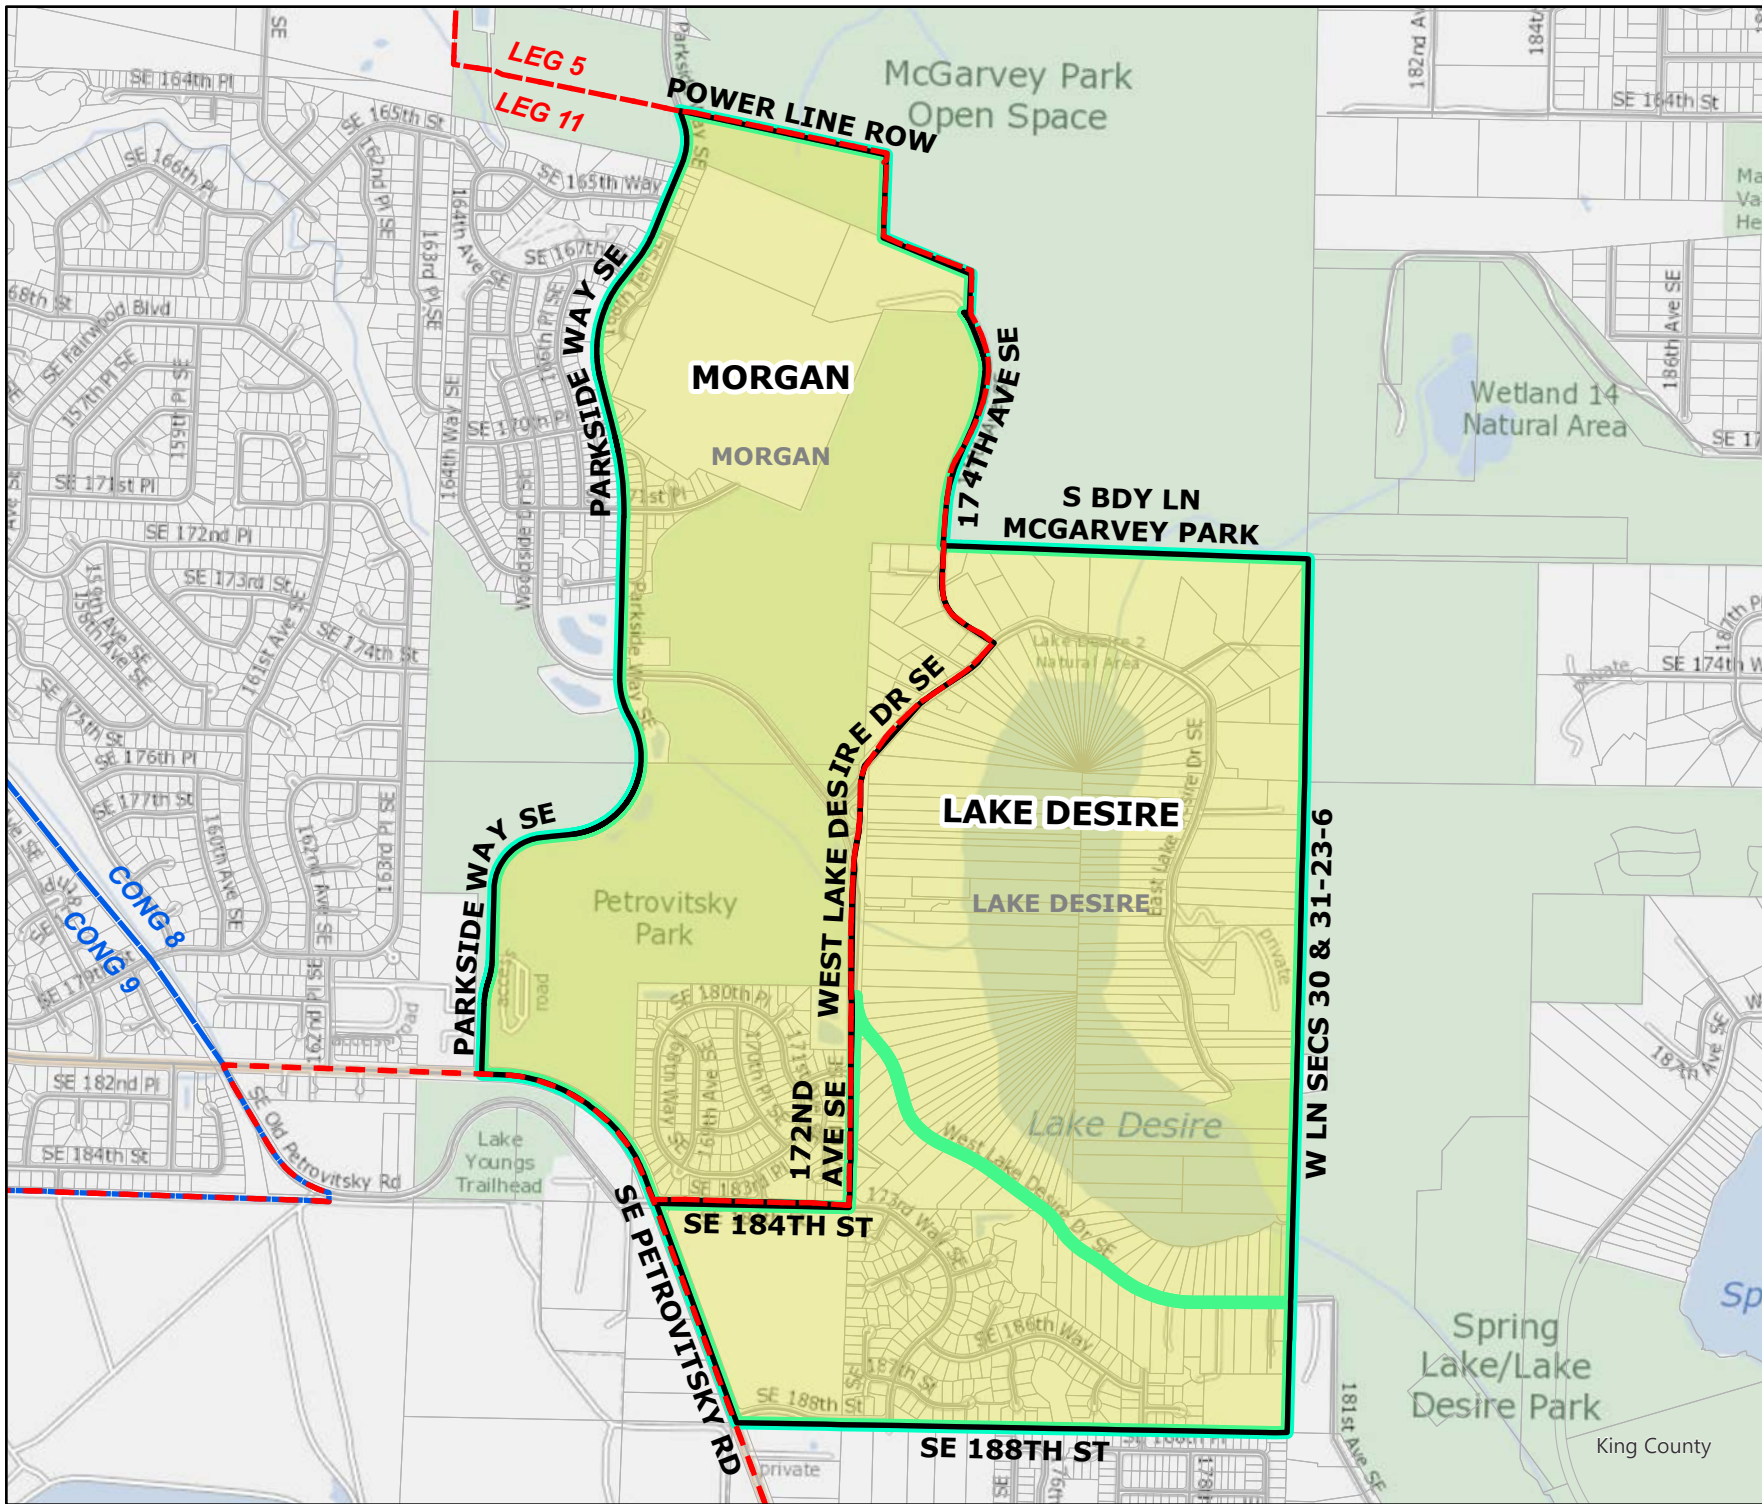

2022 Leg|Cong|KC Redistricting

Code	Precinct Name	NEW LG	NEW CG	NEW CC
2974	MORGAN	11	8	9
0649	LAKE DESIRE	5	8	9

Original Precinct(s) and OLD Districts				
2974	MORGAN	11	8	9
0649	LAKE DESIRE	47	8	9

*: Denotes precinct(s) that have been abolished.
Precinct map produced by King County GIS Elections in accordance with KCC 1.12.101 & RCW 29A.16.040

Legend

- Original Precinct(s)
- New Precinct(s)
- Altered Precinct(s)
- Legislative Districts
- Congressional Districts
- King County Council Districts