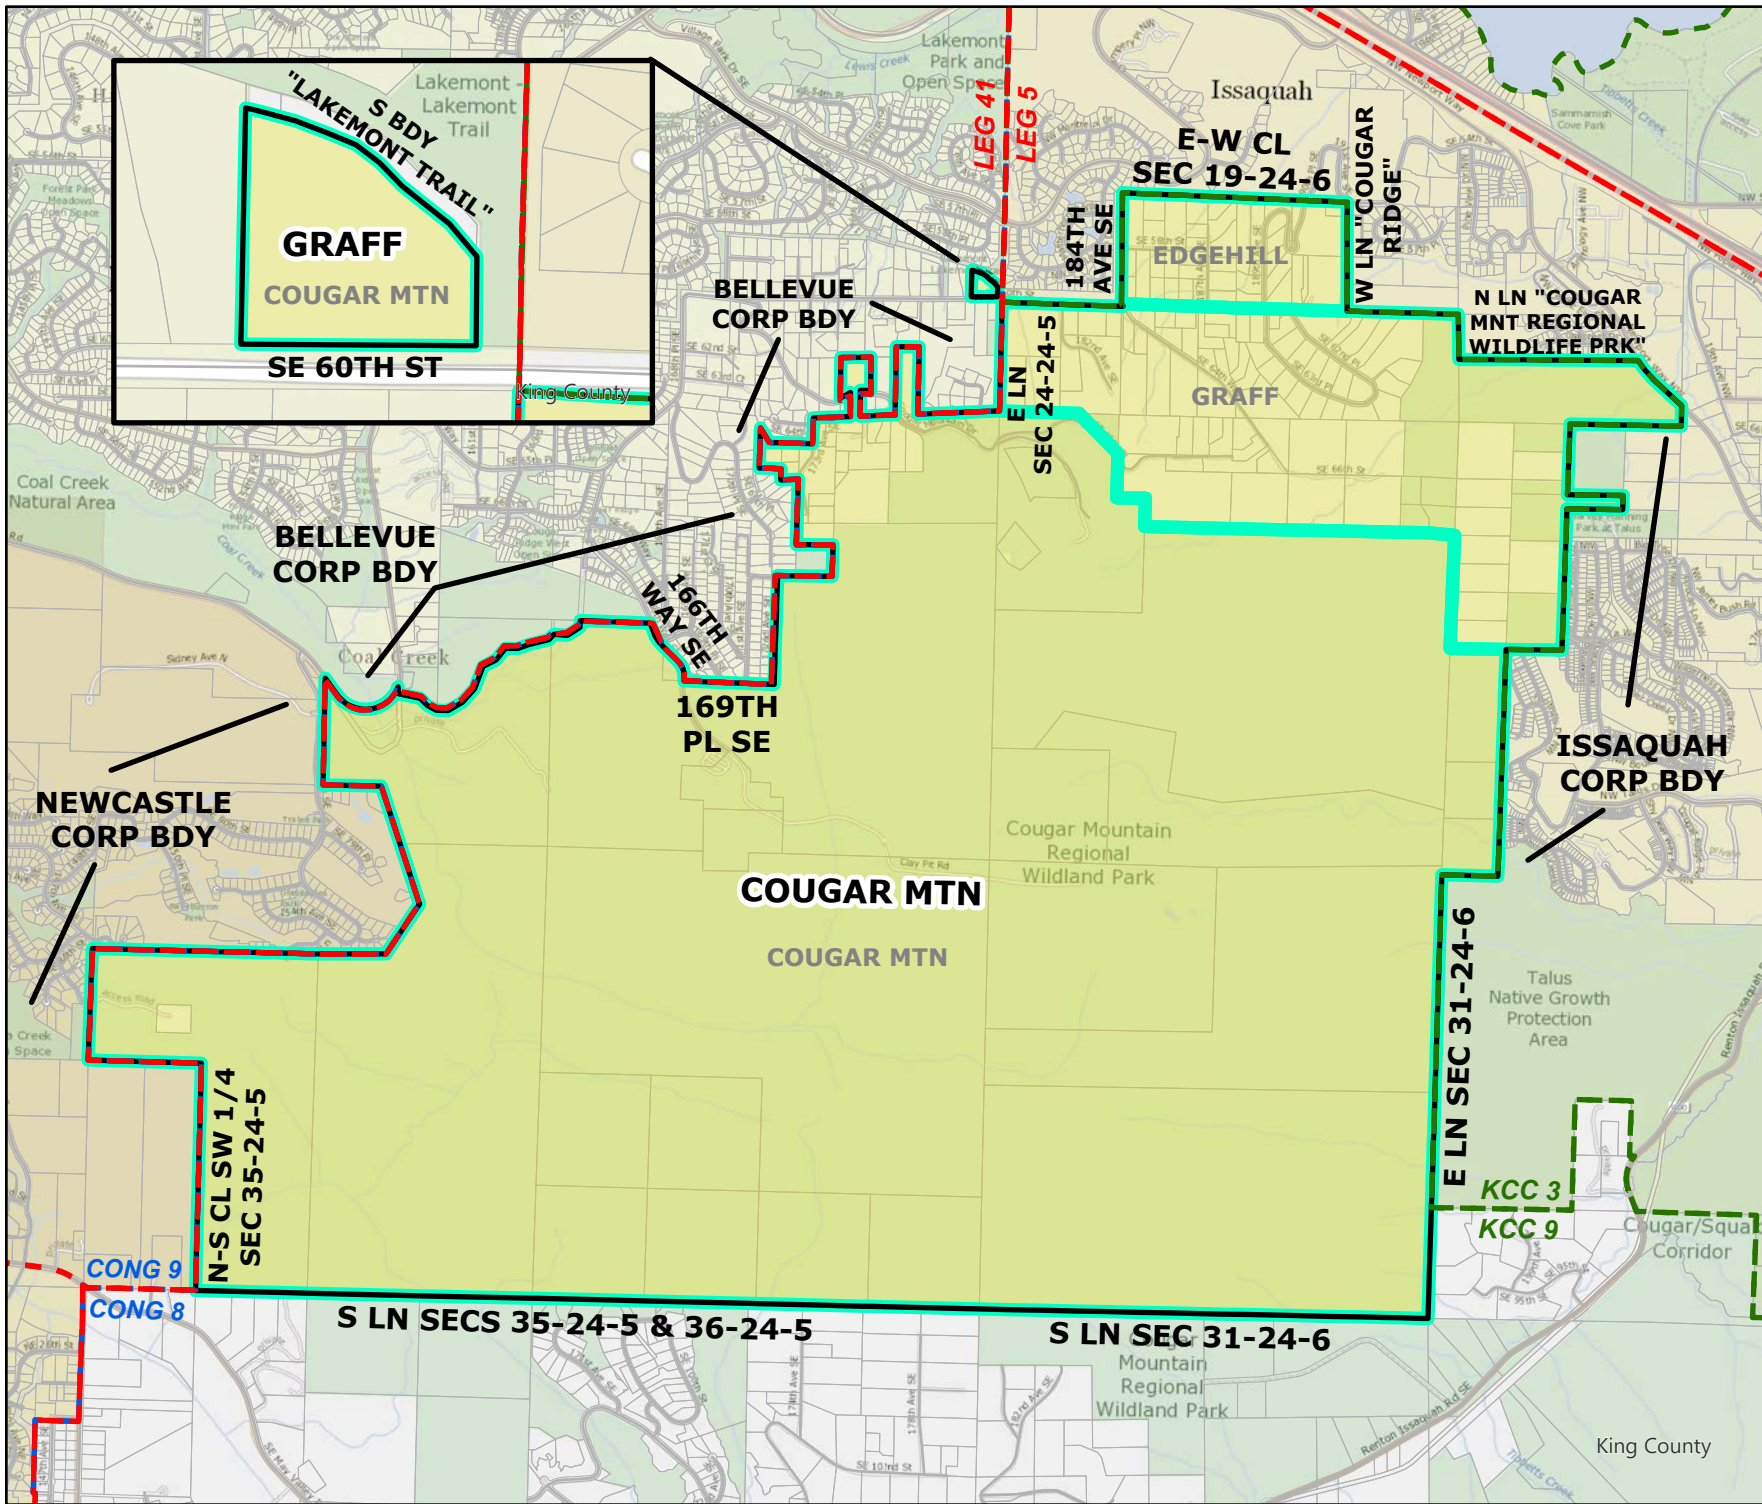

2022 Leg|Cong|KC Redistricting

Code	Precinct Name	NEW LG	NEW CG	NEW CC
0339	COUGAR MTN	5	8	9
3630	GRAFF	41	9	9

Original Precinct(s) and OLD Districts				
0339	COUGAR MTN	41	9	9
3630	GRAFF	41	9	3
3500	EDGEHILL*	41	8	3

*: Denotes precinct(s) that have been abolished.
Precinct map produced by King County GIS Elections in accordance with KCC 1.12.101 & RCW 29A.16.040

Legend

- Original Precinct(s)
- New Precinct(s)
- Altered Precinct(s)
- Legislative Districts
- Congressional Districts
- King County Council Districts