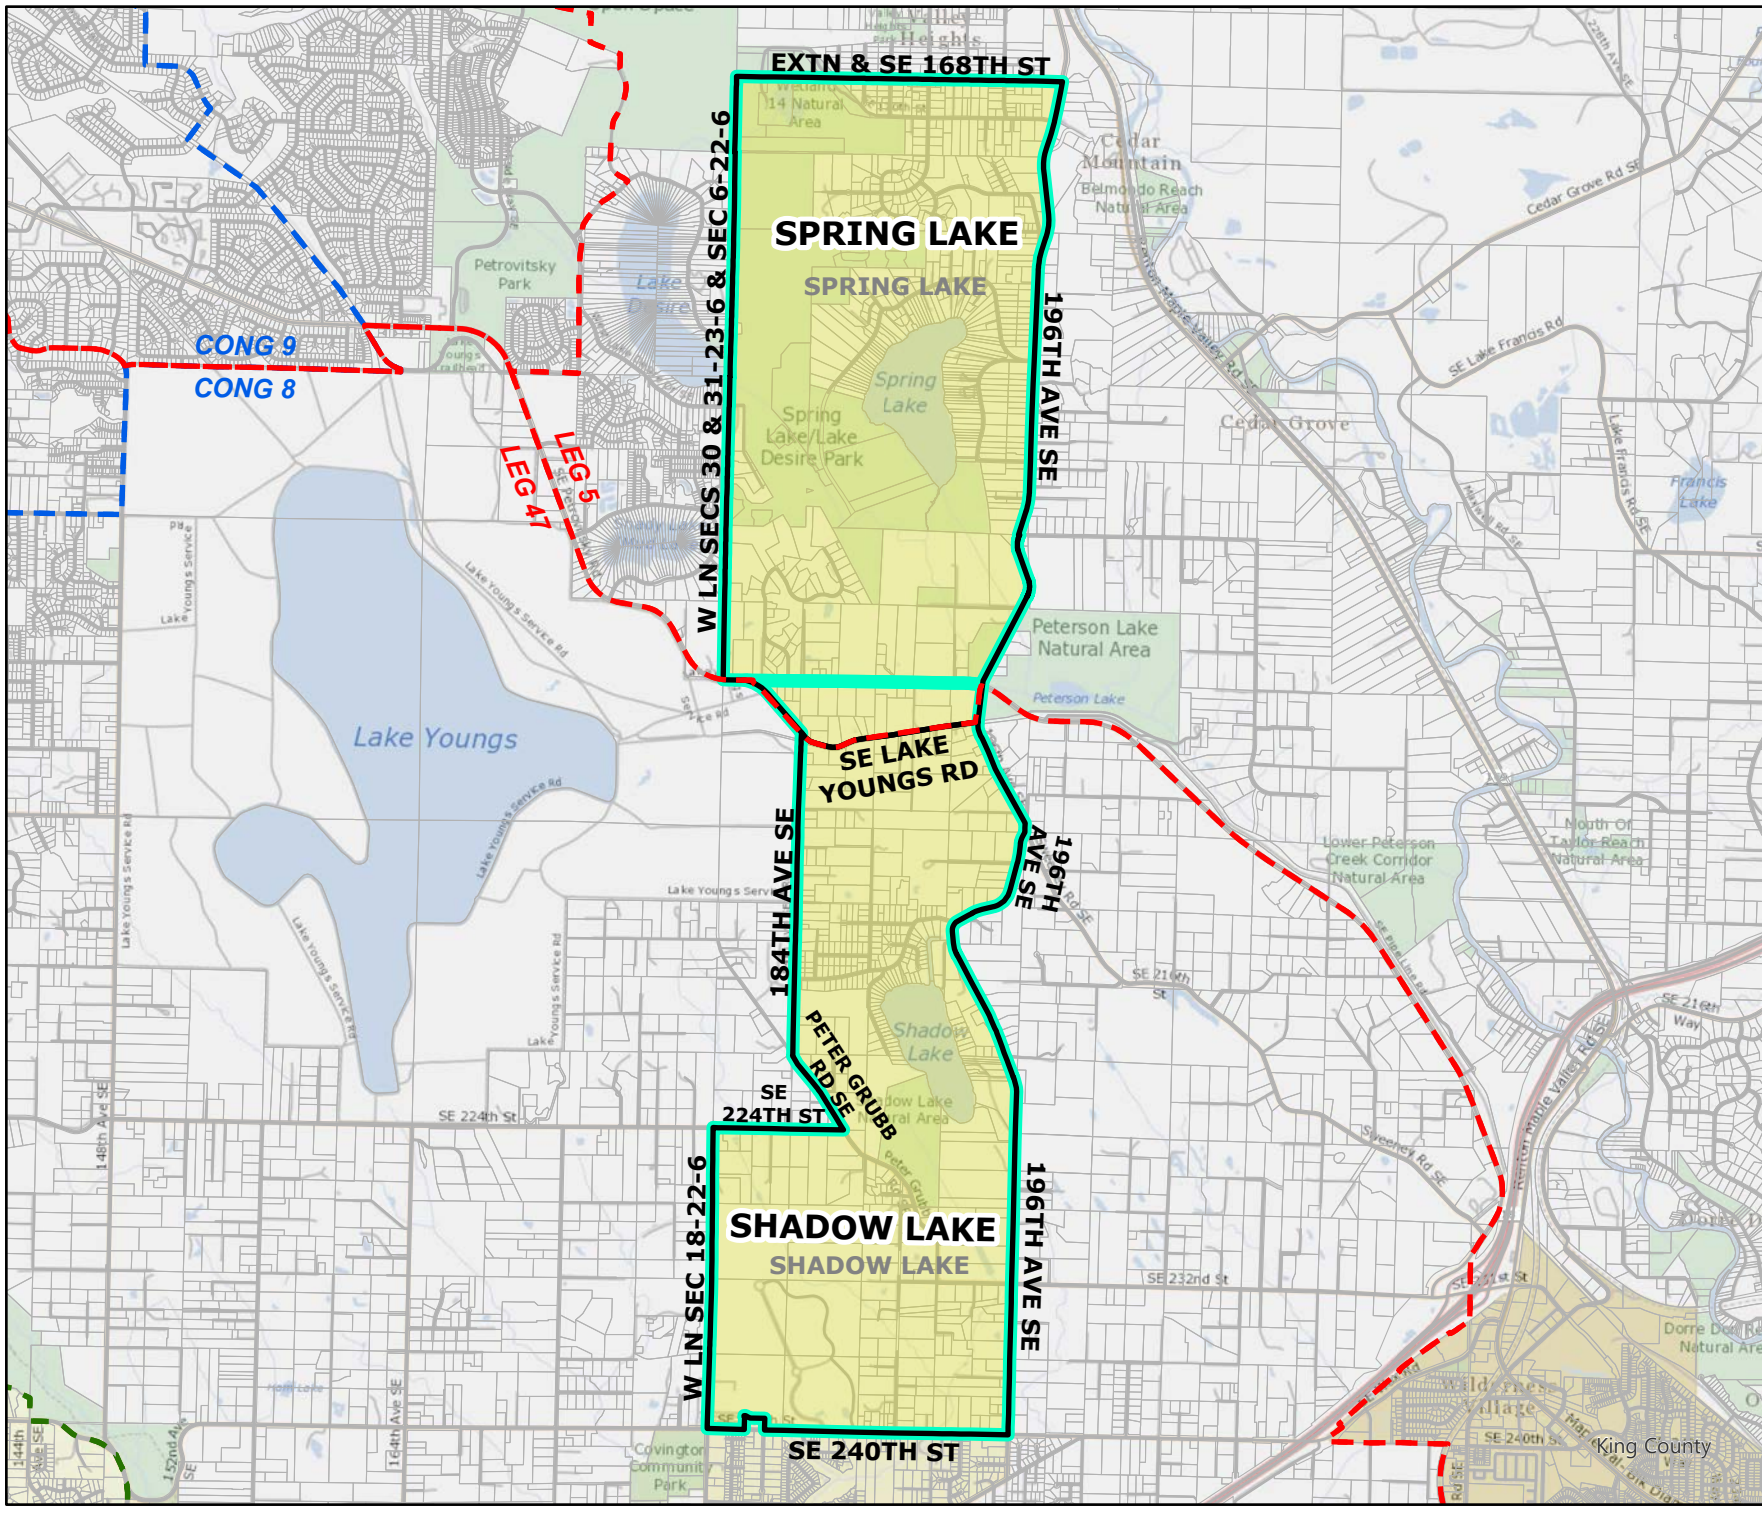

2022 Leg|Cong|KC Redistricting

Code	Precinct Name	NEW LG	NEW CG	NEW CC
1110	SPRING LAKE	5	8	9
1068	SHADOW LAKE	47	8	9

Original Precinct(s) and OLD Districts				
1110	SPRING LAKE	11	8	9
1068	SHADOW LAKE	5	8	9

*: Denotes precinct(s) that have been abolished.
Precinct map produced by King County GIS Elections in accordance with KCC 1.12.101 & RCW 29A.16.040

Legend

- Original Precinct(s)
- New Precinct(s)
- Altered Precinct(s)
- Legislative Districts
- Congressional Districts
- King County Council Districts