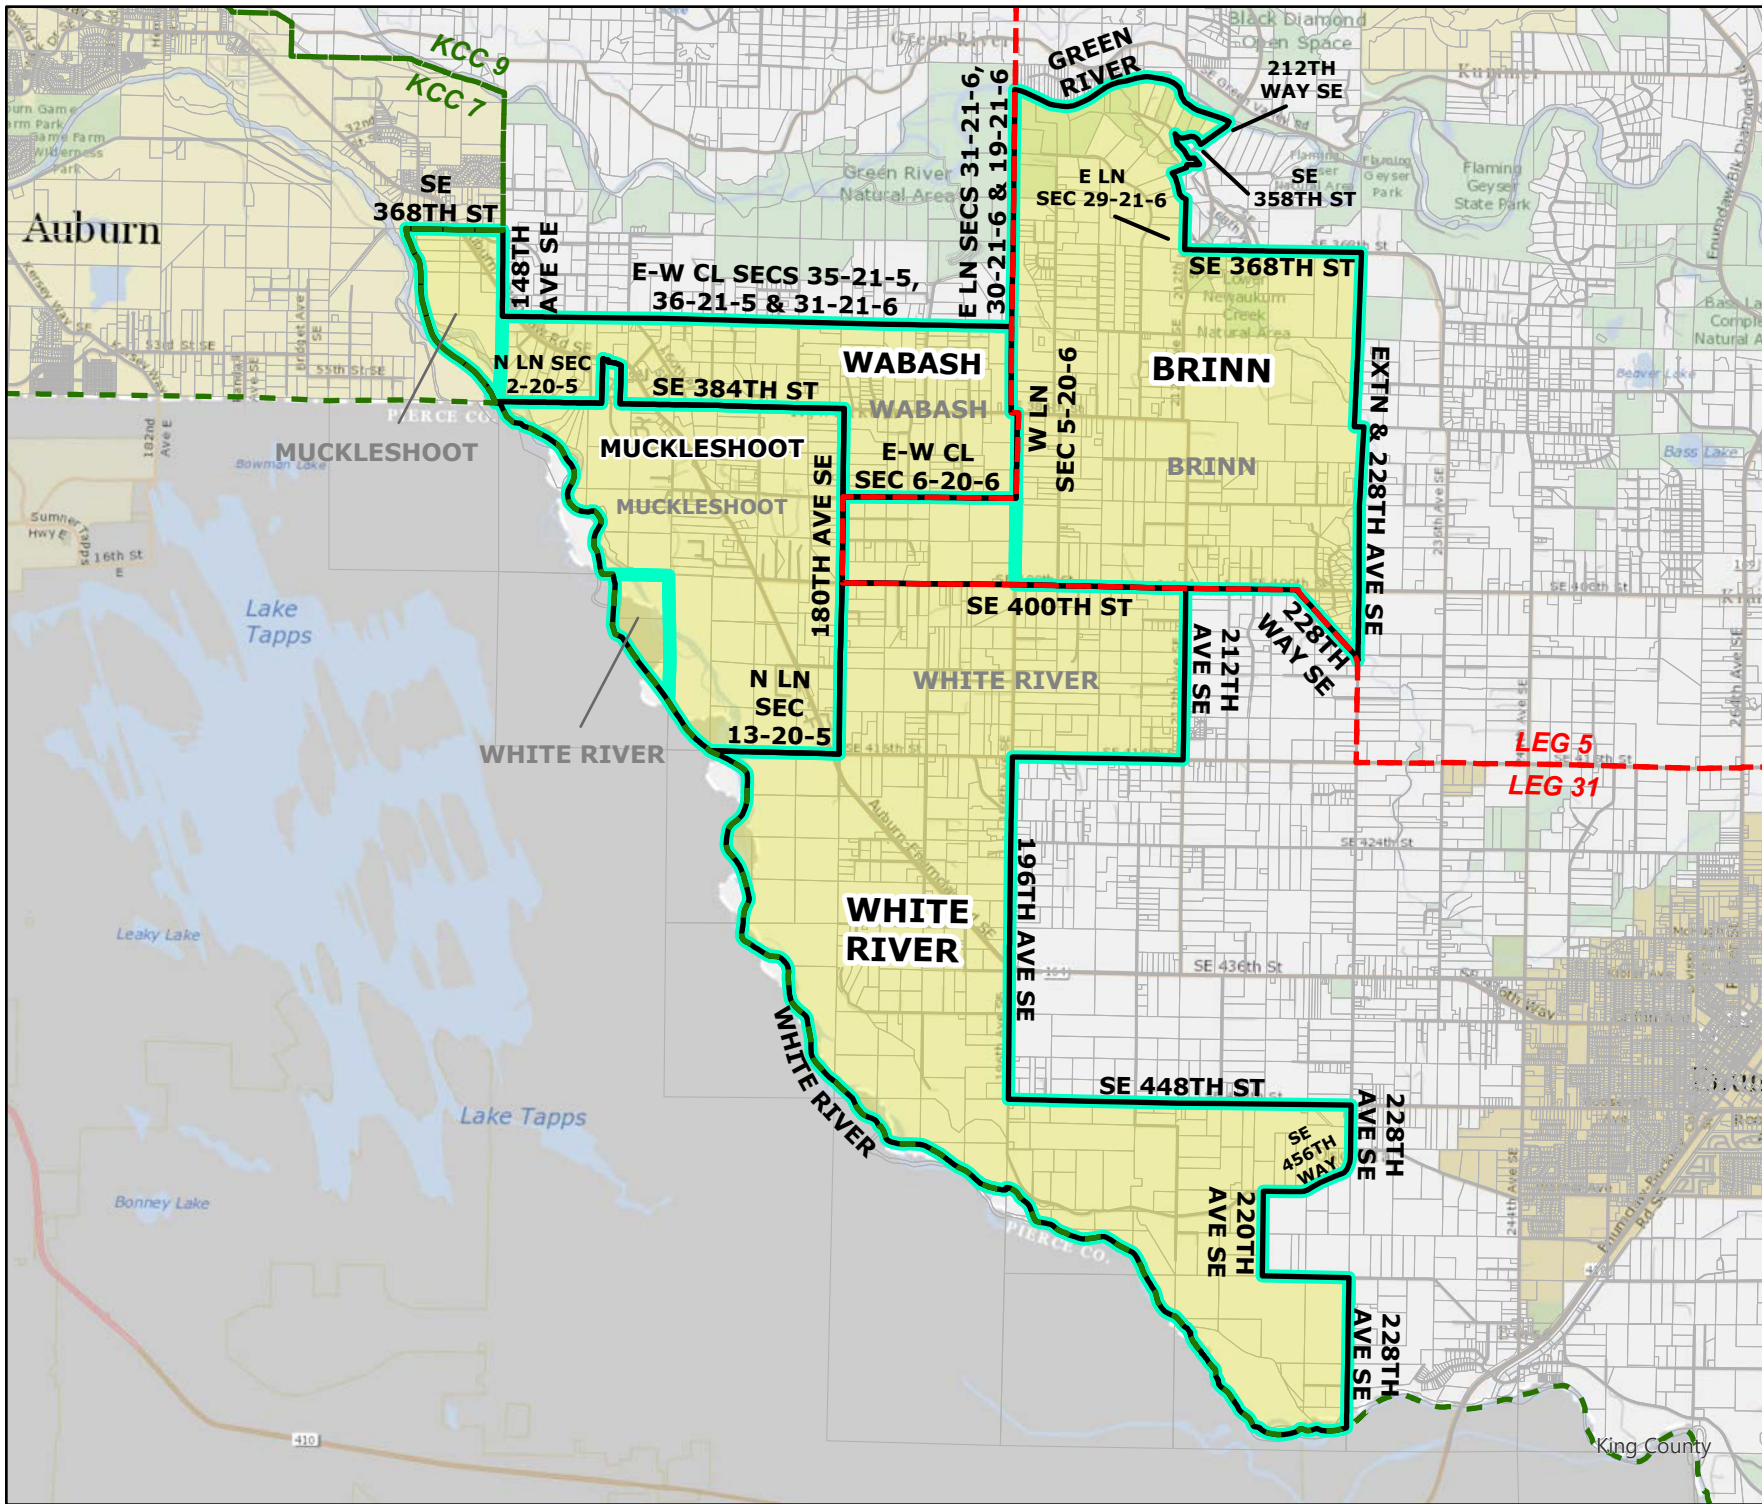

2022 Leg|Cong|KC Redistricting

Code	Precinct Name	NEW LG	NEW CG	NEW CC
1216	WHITE RIVER	31	8	9
1195	WABASH	31	8	9
2905	MUCKLESHOOT	31	8	9
2832	BRINN	5	8	9

Original Precinct(s) and OLD Districts				
1216	WHITE RIVER	31	8	7
1195	WABASH	31	8	7
2905	MUCKLESHOOT	31	8	7
2832	BRINN	31	8	7

*: Denotes precinct(s) that have been abolished.
Precinct map produced by King County GIS Elections in accordance with KCC 1.12.101 & RCW 29A.16.040

Legend

- Original Precinct(s)
- New Precinct(s)
- Altered Precinct(s)
- Legislative Districts
- Congressional Districts
- King County Council Districts