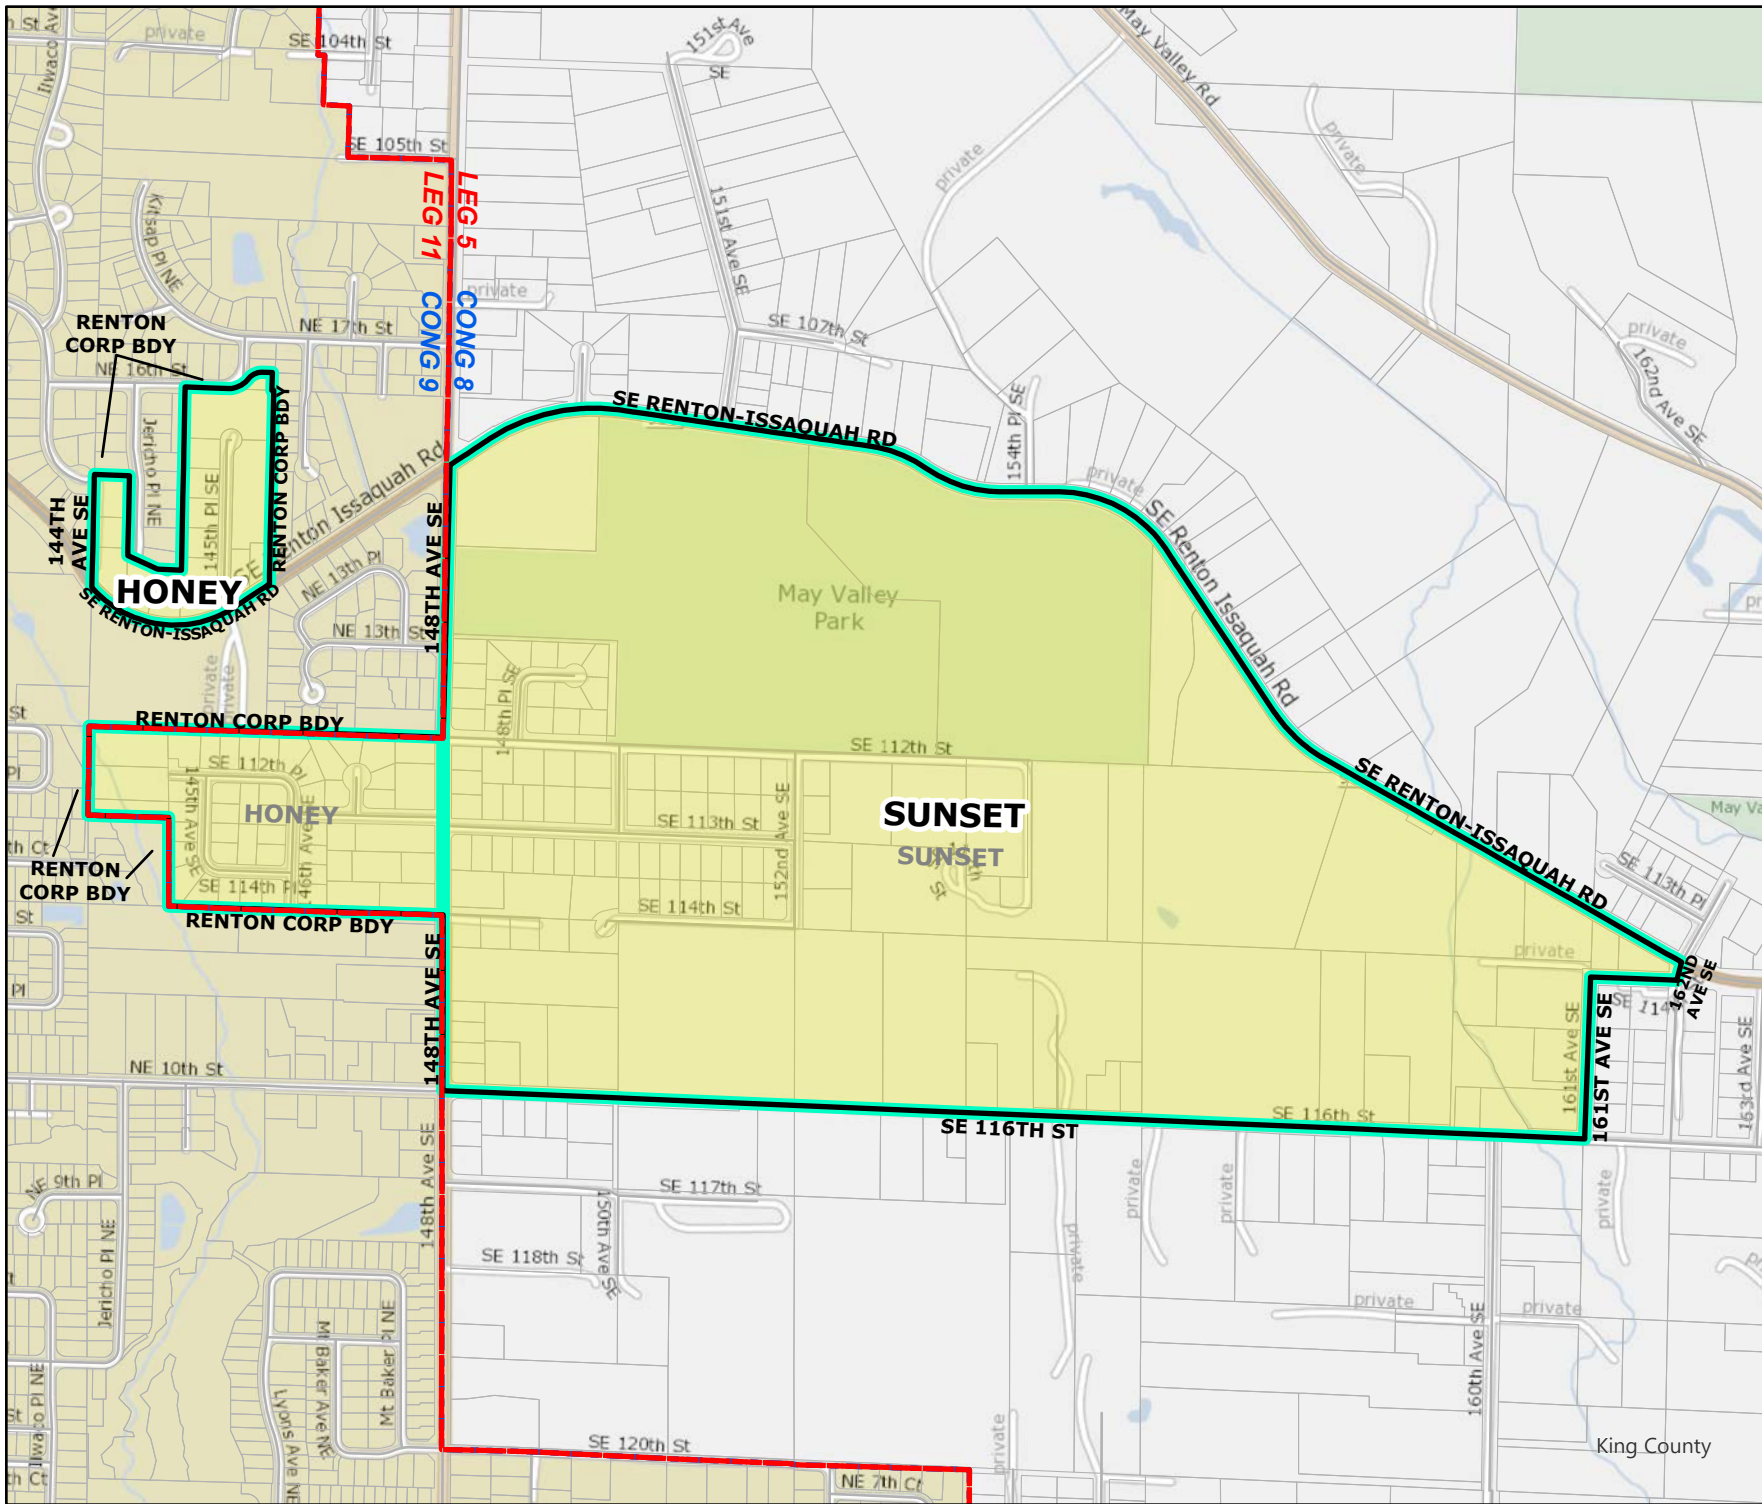

2022 Leg|Cong|KC Redistricting

Code	Precinct Name	NEW LG	NEW CG	NEW CC
3626	HONEY	11	9	9
3557	SUNSET	05	8	9

Original Precinct(s) and OLD Districts				
3626	HONEY	11	9	9
3557	SUNSET	11	8	9

*: Denotes precinct(s) that have been abolished.
Precinct map produced by King County GIS Elections in accordance with KCC 1.12.101 & RCW 29A.16.040

Legend

- Original Precinct(s)
- New Precinct(s)
- Altered Precinct(s)
- Legislative Districts
- Congressional Districts
- King County Council Districts