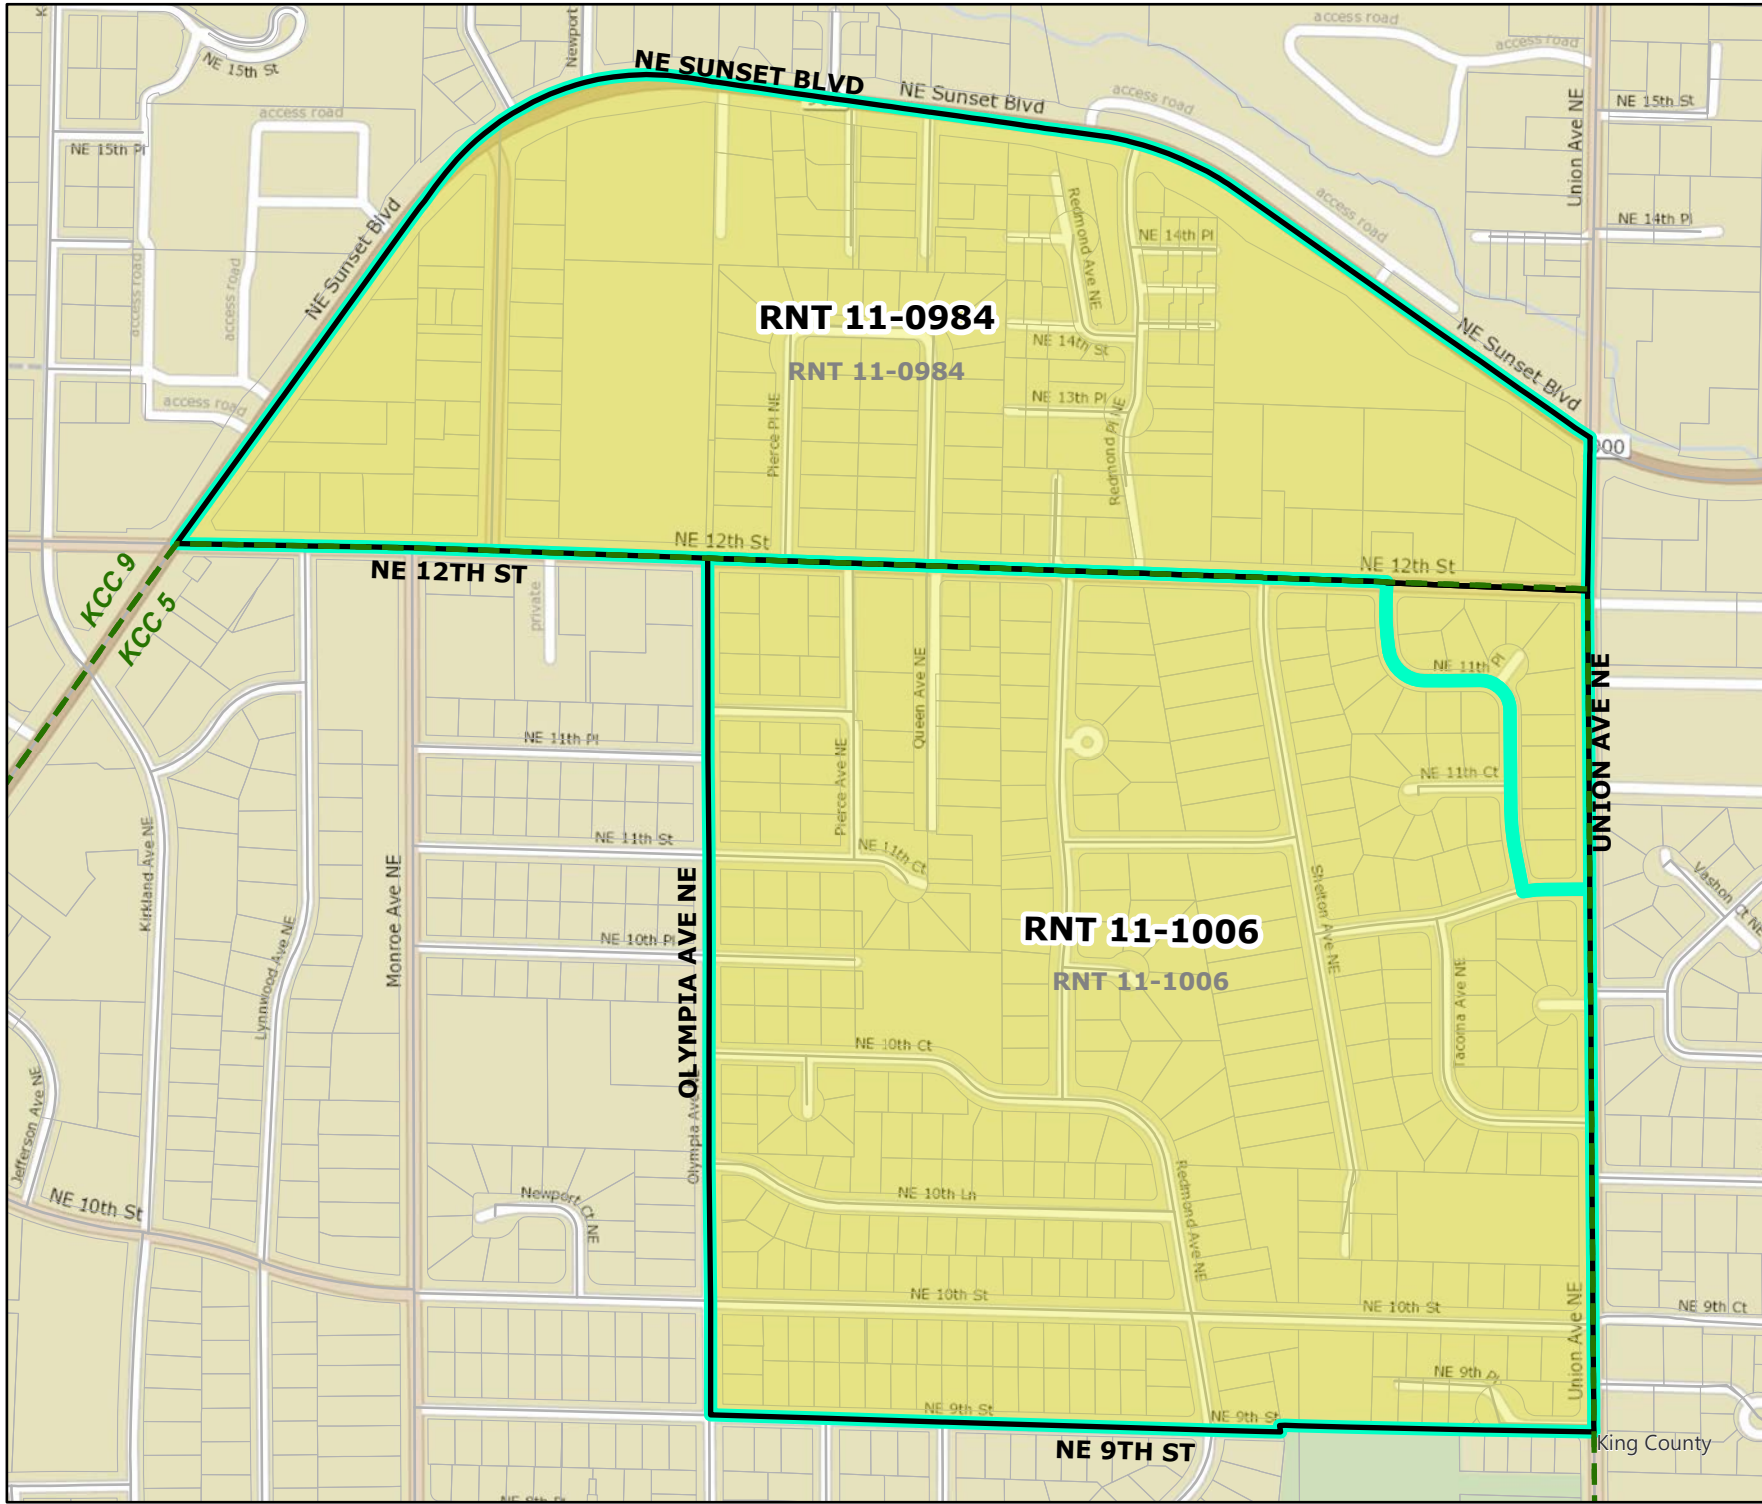

2022 Leg|Cong|KC Redistricting

Code	Precinct Name	NEW LG	NEW CG	NEW CC
0984	RNT 11-0984	11	9	9
1006	RNT 11-1006	11	9	5

Original Precinct(s) and OLD Districts				
0984	RNT 11-0984	11	9	9
1006	RNT 11-1006	11	9	9

*: Denotes precinct(s) that have been abolished.
Precinct map produced by King County GIS Elections in accordance with KCC 1.12.101 & RCW 29A.16.040

Legend

- Original Precinct(s)
- New Precinct(s)
- Altered Precinct(s)
- Legislative Districts
- Congressional Districts
- King County Council Districts