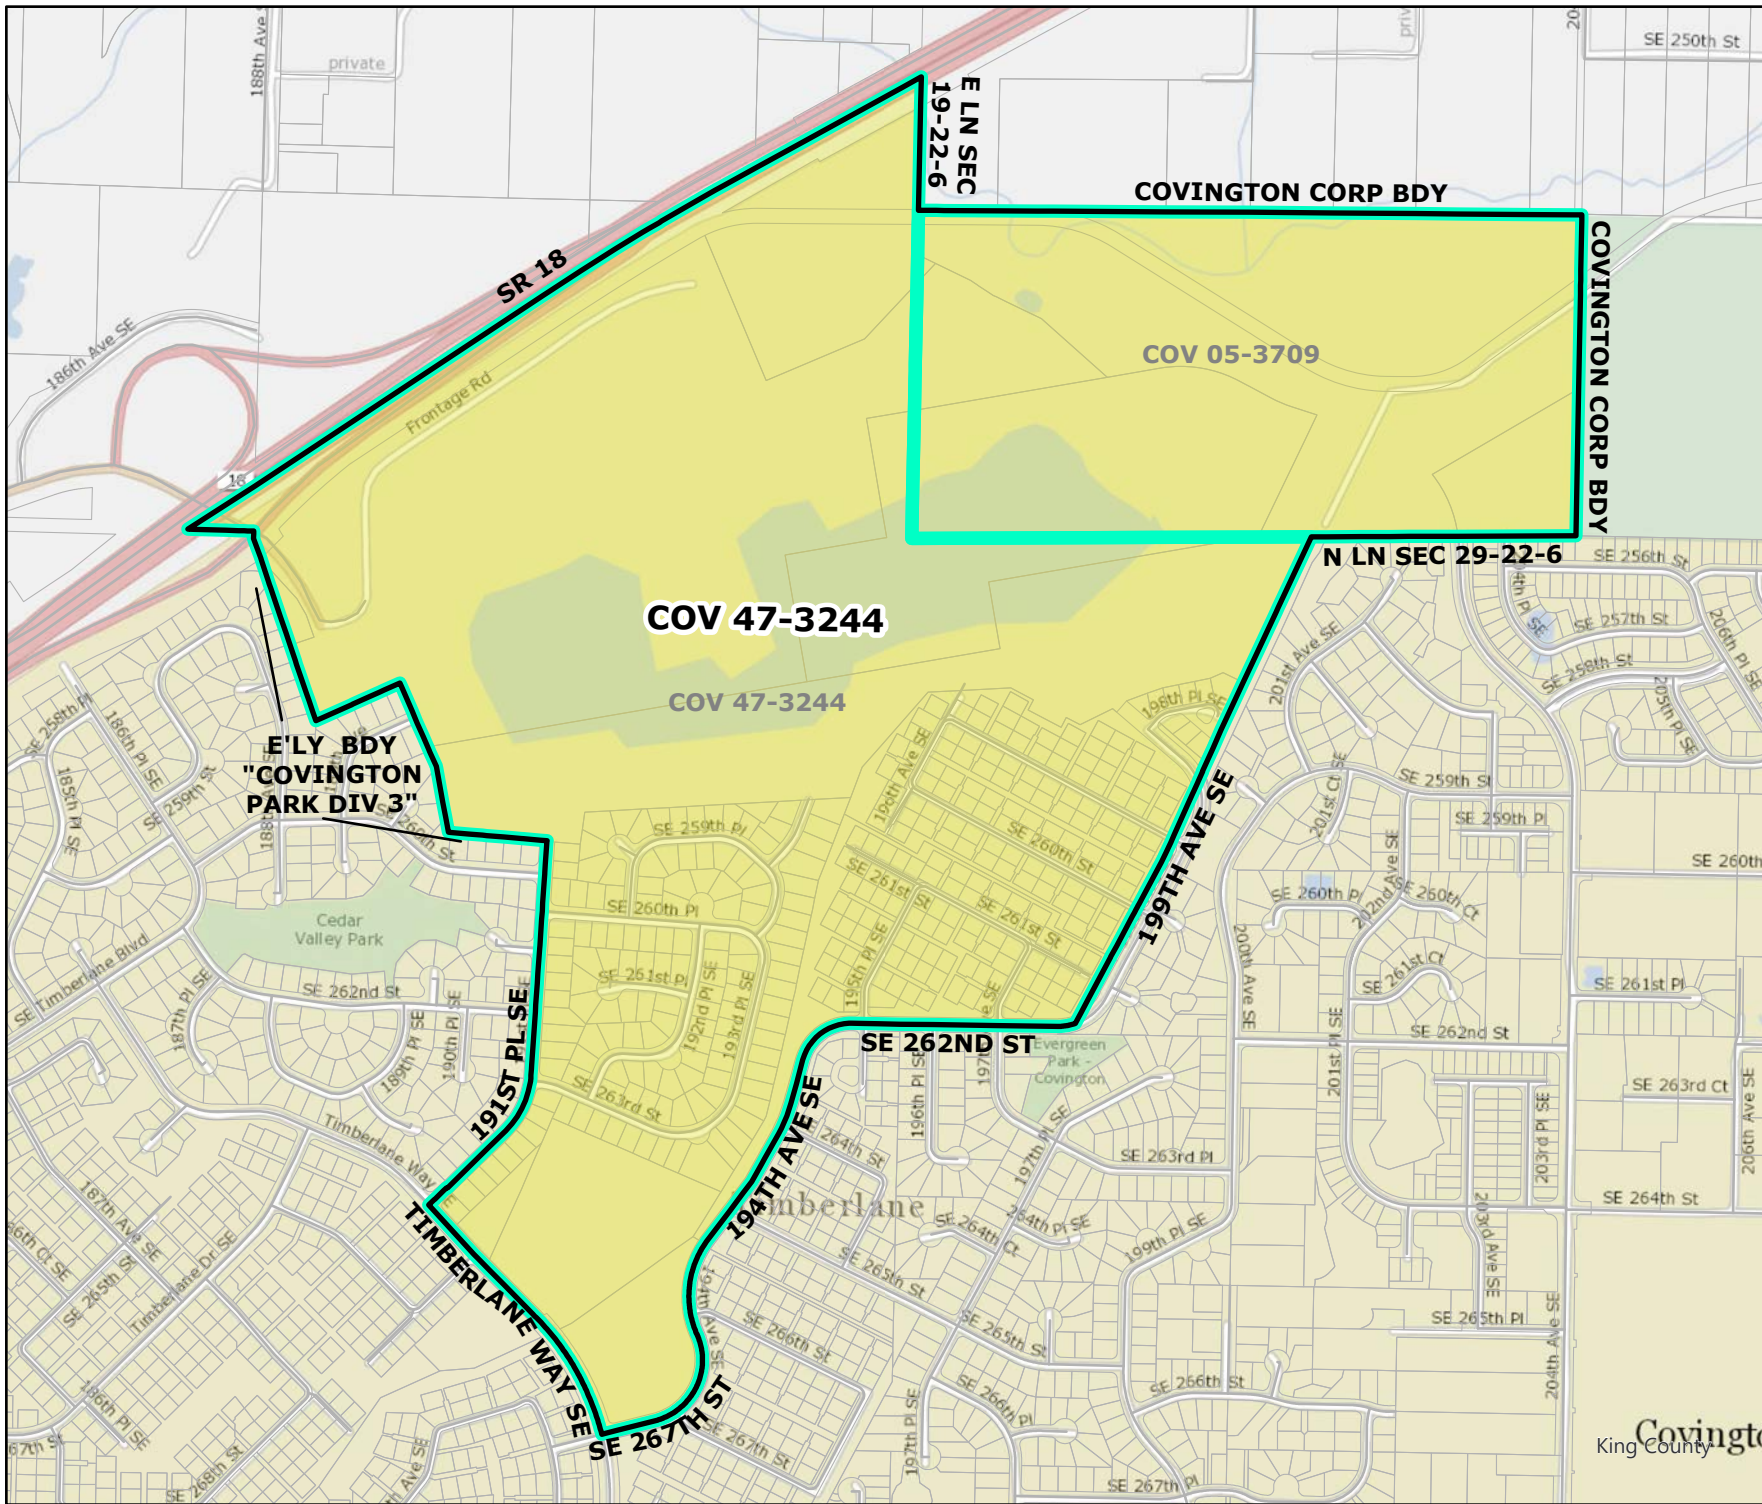

2022 Leg|Cong|KC Redistricting

Code	Precinct Name	NEW LG	NEW CG	NEW CC
3244	COV 47-3244	47	8	9

Original Precinct(s) and OLD Districts				
3244	COV 47-3244	47	8	9
3709	COV 05-3709*	5	8	9

*: Denotes precinct(s) that have been abolished.
Precinct map produced by King County GIS Elections in accordance with KCC 1.12.101 & RCW 29A.16.040

Legend

- Original Precinct(s)
- New Precinct(s)
- Altered Precinct(s)
- Legislative Districts
- Congressional Districts
- King County Council Districts