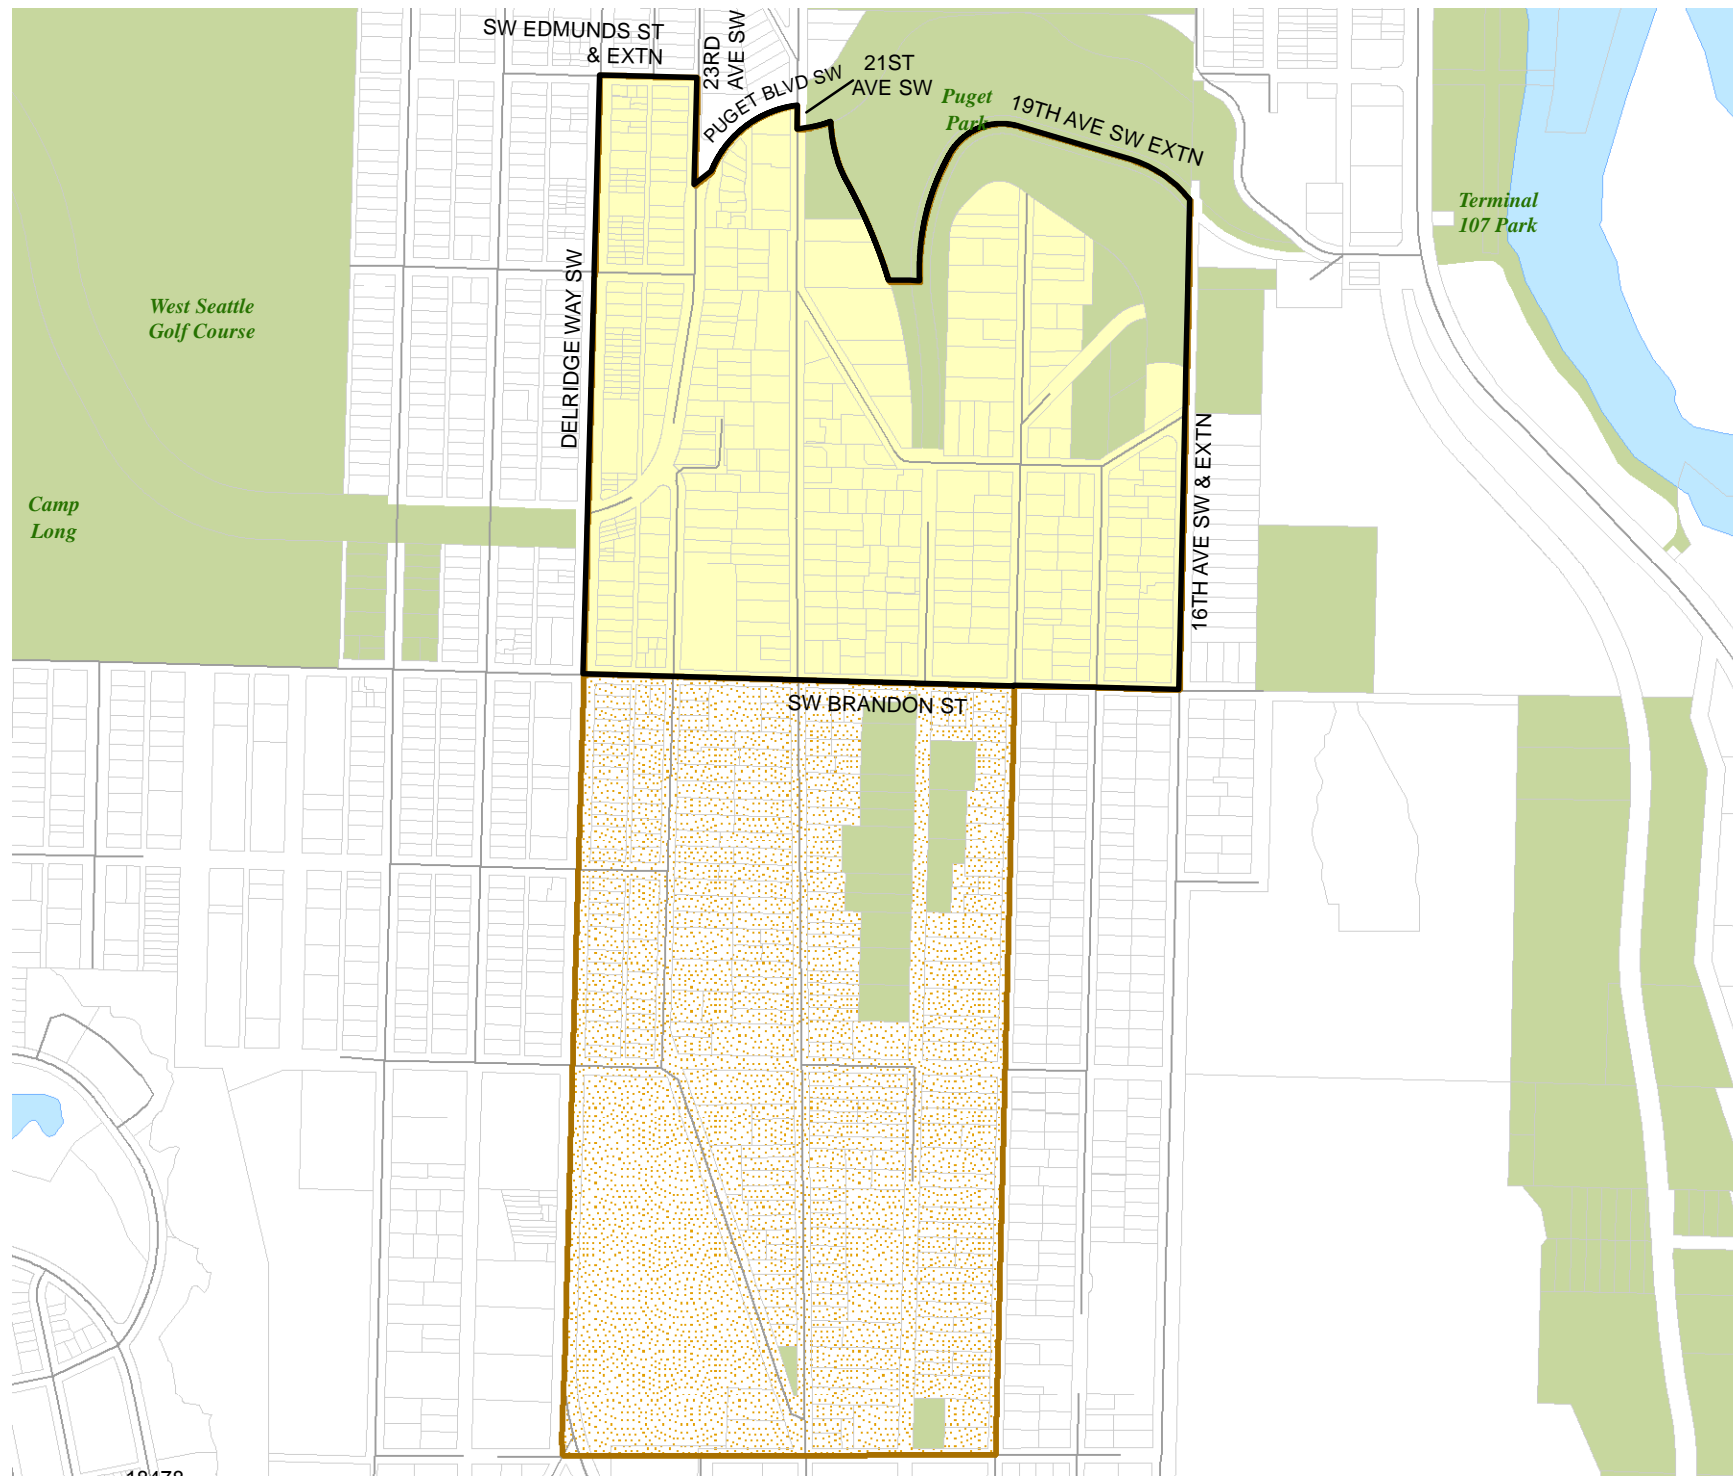

Census Tract:	S-T-R:
Tract 010500	14-24-03

2017 Precinct Alterations

Code	Precinct Name	LG	CG	CC
3772	SEA 34-3772	34	7	8
1496	SEA 34-1496	34	7	8

Legend

-  Legislative District Boundaries
-  Congressional District Boundaries
-  Council District Boundaries
-  New Precinct
-  Old Precinct(s)

Census Tract:	S-T-R:
Tract 010800	24-24-03

2017 Precinct Alterations

Code	Precinct Name	LG	CG	CC
1825	SEA 37-1825	37	9	8
1825	SEA 37-1825	37	9	8

Legend

-  Legislative District Boundaries
-  Congressional District Boundaries
-  Council District Boundaries
-  New Precinct
-  Old Precinct(s)