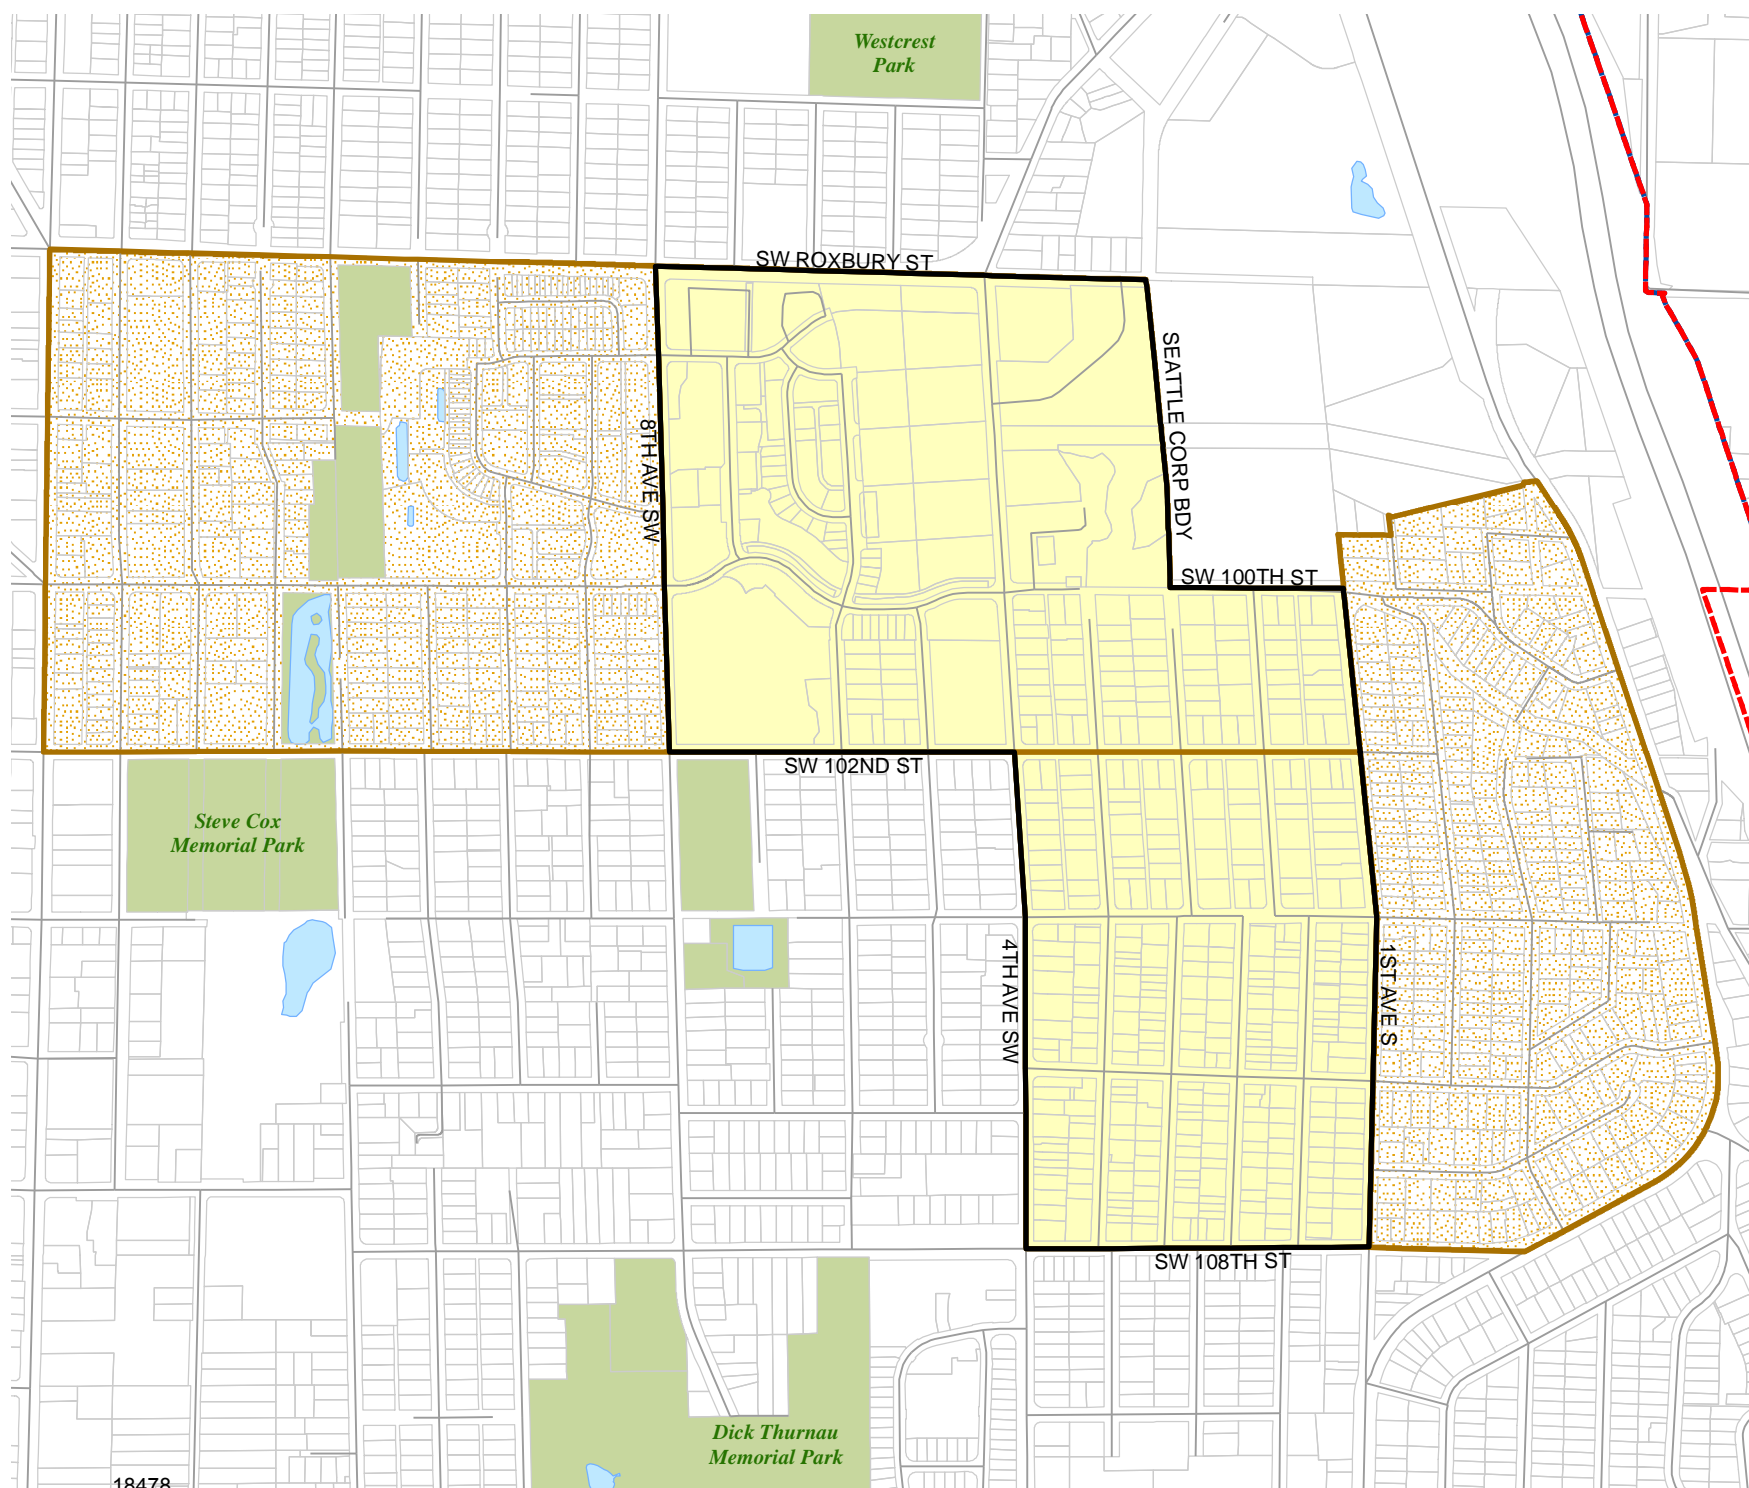

Census Tract:	S-T-R:
Tract 028100	21-23-04

2017 Precinct Alterations

Code	Precinct Name	LG	CG	CC
1135	SYLVAN	34	7	8
1215	WHITE CENTER	34	7	8
1135	SYLVAN	34	7	8

Legend

-  Legislative District Boundaries
-  Congressional District Boundaries
-  Council District Boundaries
-  New Precinct
-  Old Precinct(s)

Census Tract:	S-T-R:
Tract 026500	06-23-04

2017 Precinct Alterations

Code	Precinct Name	LG	CG	CC
3773	THURNAU	34	7	8
0426	EVERGREEN	34	7	8

Legend

-  Legislative District Boundaries
-  Congressional District Boundaries
-  Council District Boundaries
-  New Precinct
-  Old Precinct(s)