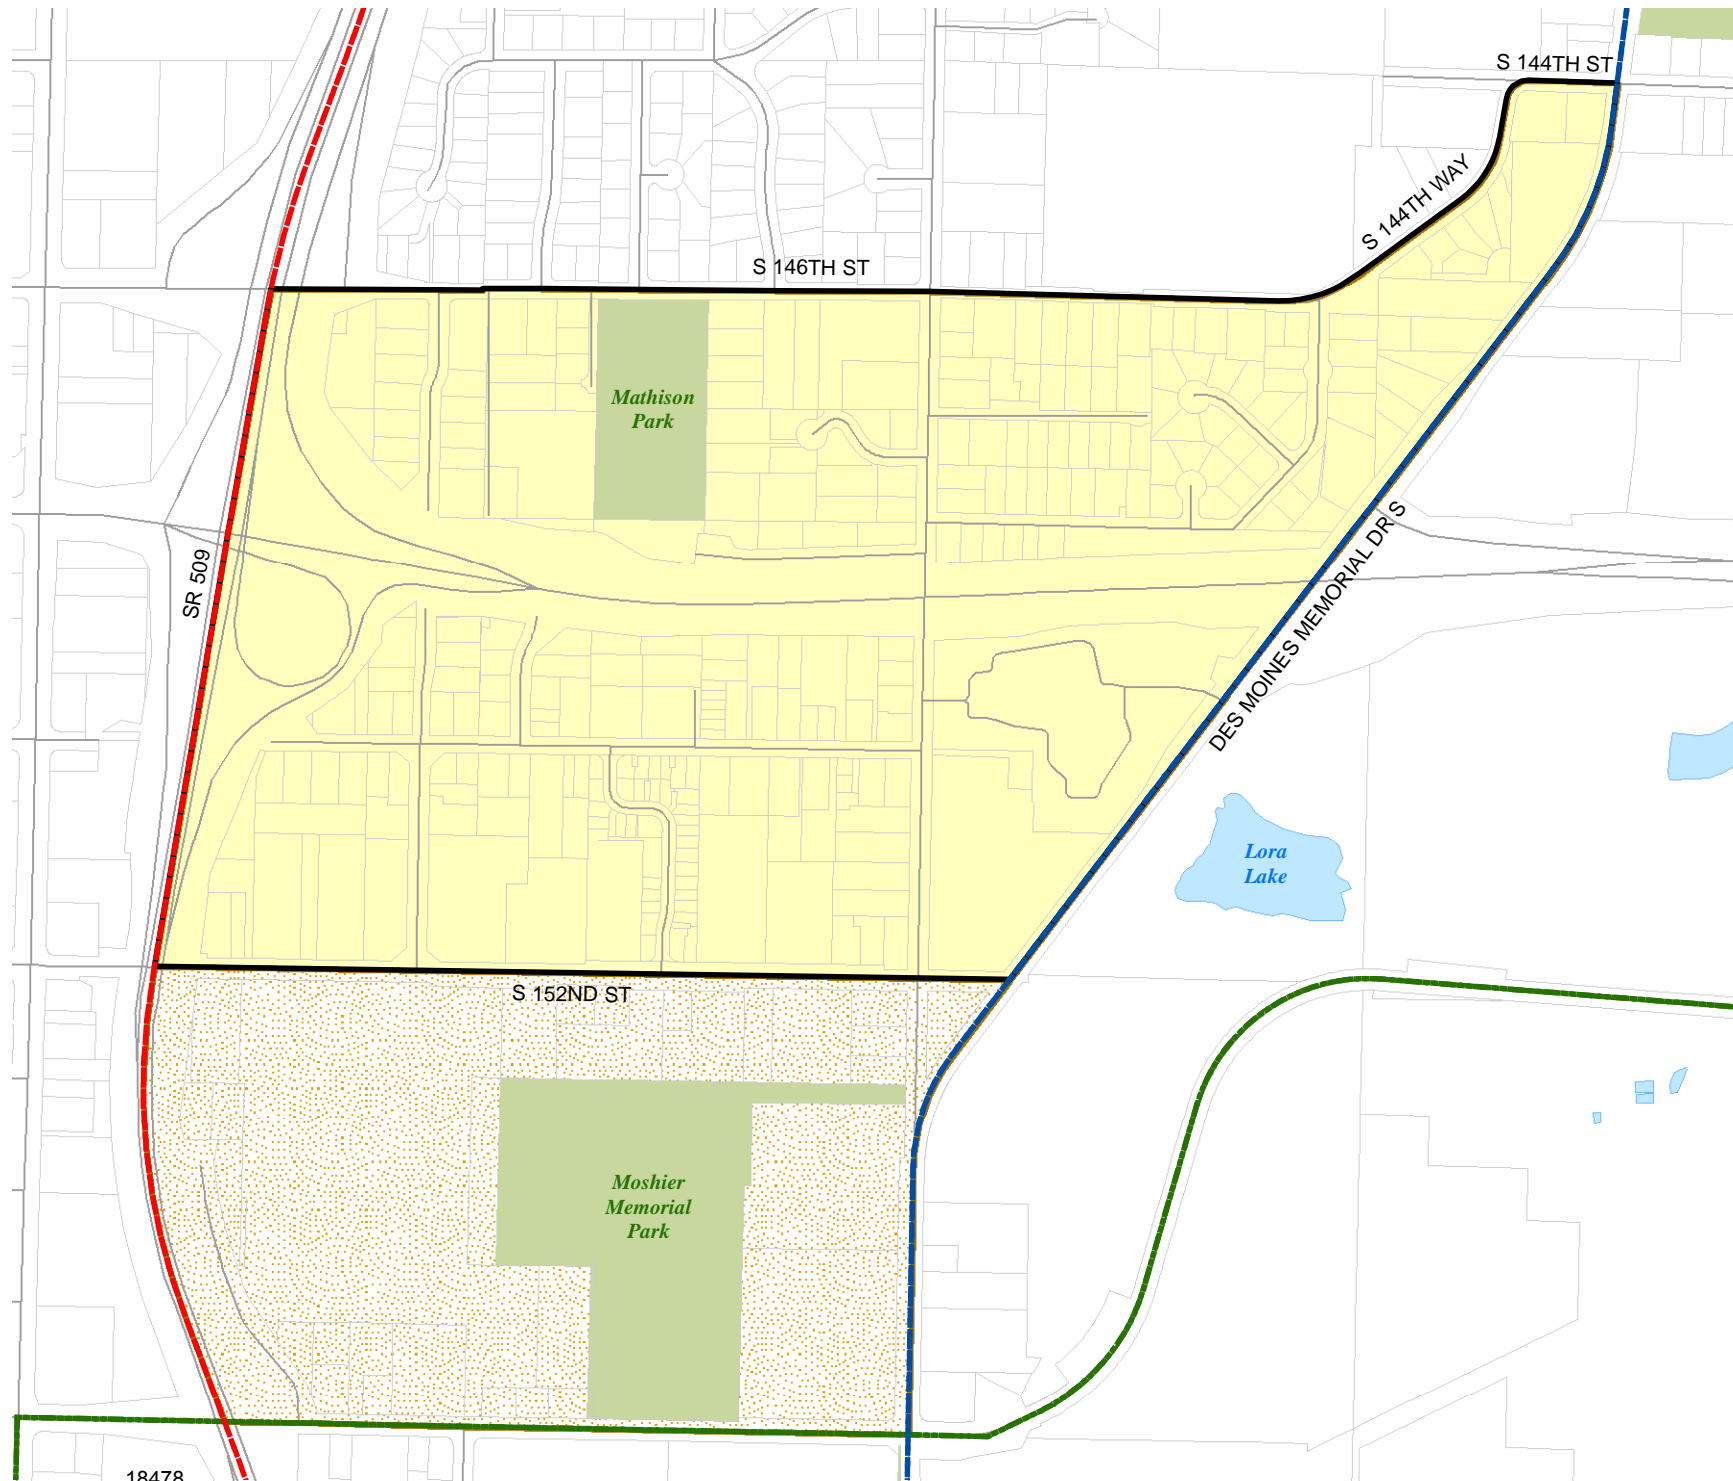

Census Tract:	S-T-R:
Tract 026500	05-23-04

2017 Precinct Alterations

Code	Precinct Name	LG	CG	CC
0729	BUR 33-0729	33	7	8
0729	BUR 33-0729	33	7	8

Legend

-  Legislative District Boundaries
-  Congressional District Boundaries
-  Council District Boundaries
-  New Precinct
-  Old Precinct(s)

Census Tract:	S-T-R:
Tract 028000	20-23-04

2017 Precinct Alterations

Code	Precinct Name	LG	CG	CC
3771	BUR 33-3771	33	7	8
0729	BUR 33-0729	33	7	8

Legend

-  Legislative District Boundaries
-  Congressional District Boundaries
-  Council District Boundaries
-  New Precinct
-  Old Precinct(s)

Census Tract:	S-T-R:
Tract 028000	20-23-04

2017 Precinct Alterations

Code	Precinct Name	LG	CG	CC
0426	EVERGREEN	34	7	8
0426	EVERGREEN	34	7	8

Legend

-  Legislative District Boundaries
-  Congressional District Boundaries
-  Council District Boundaries
-  New Precinct
-  Old Precinct(s)