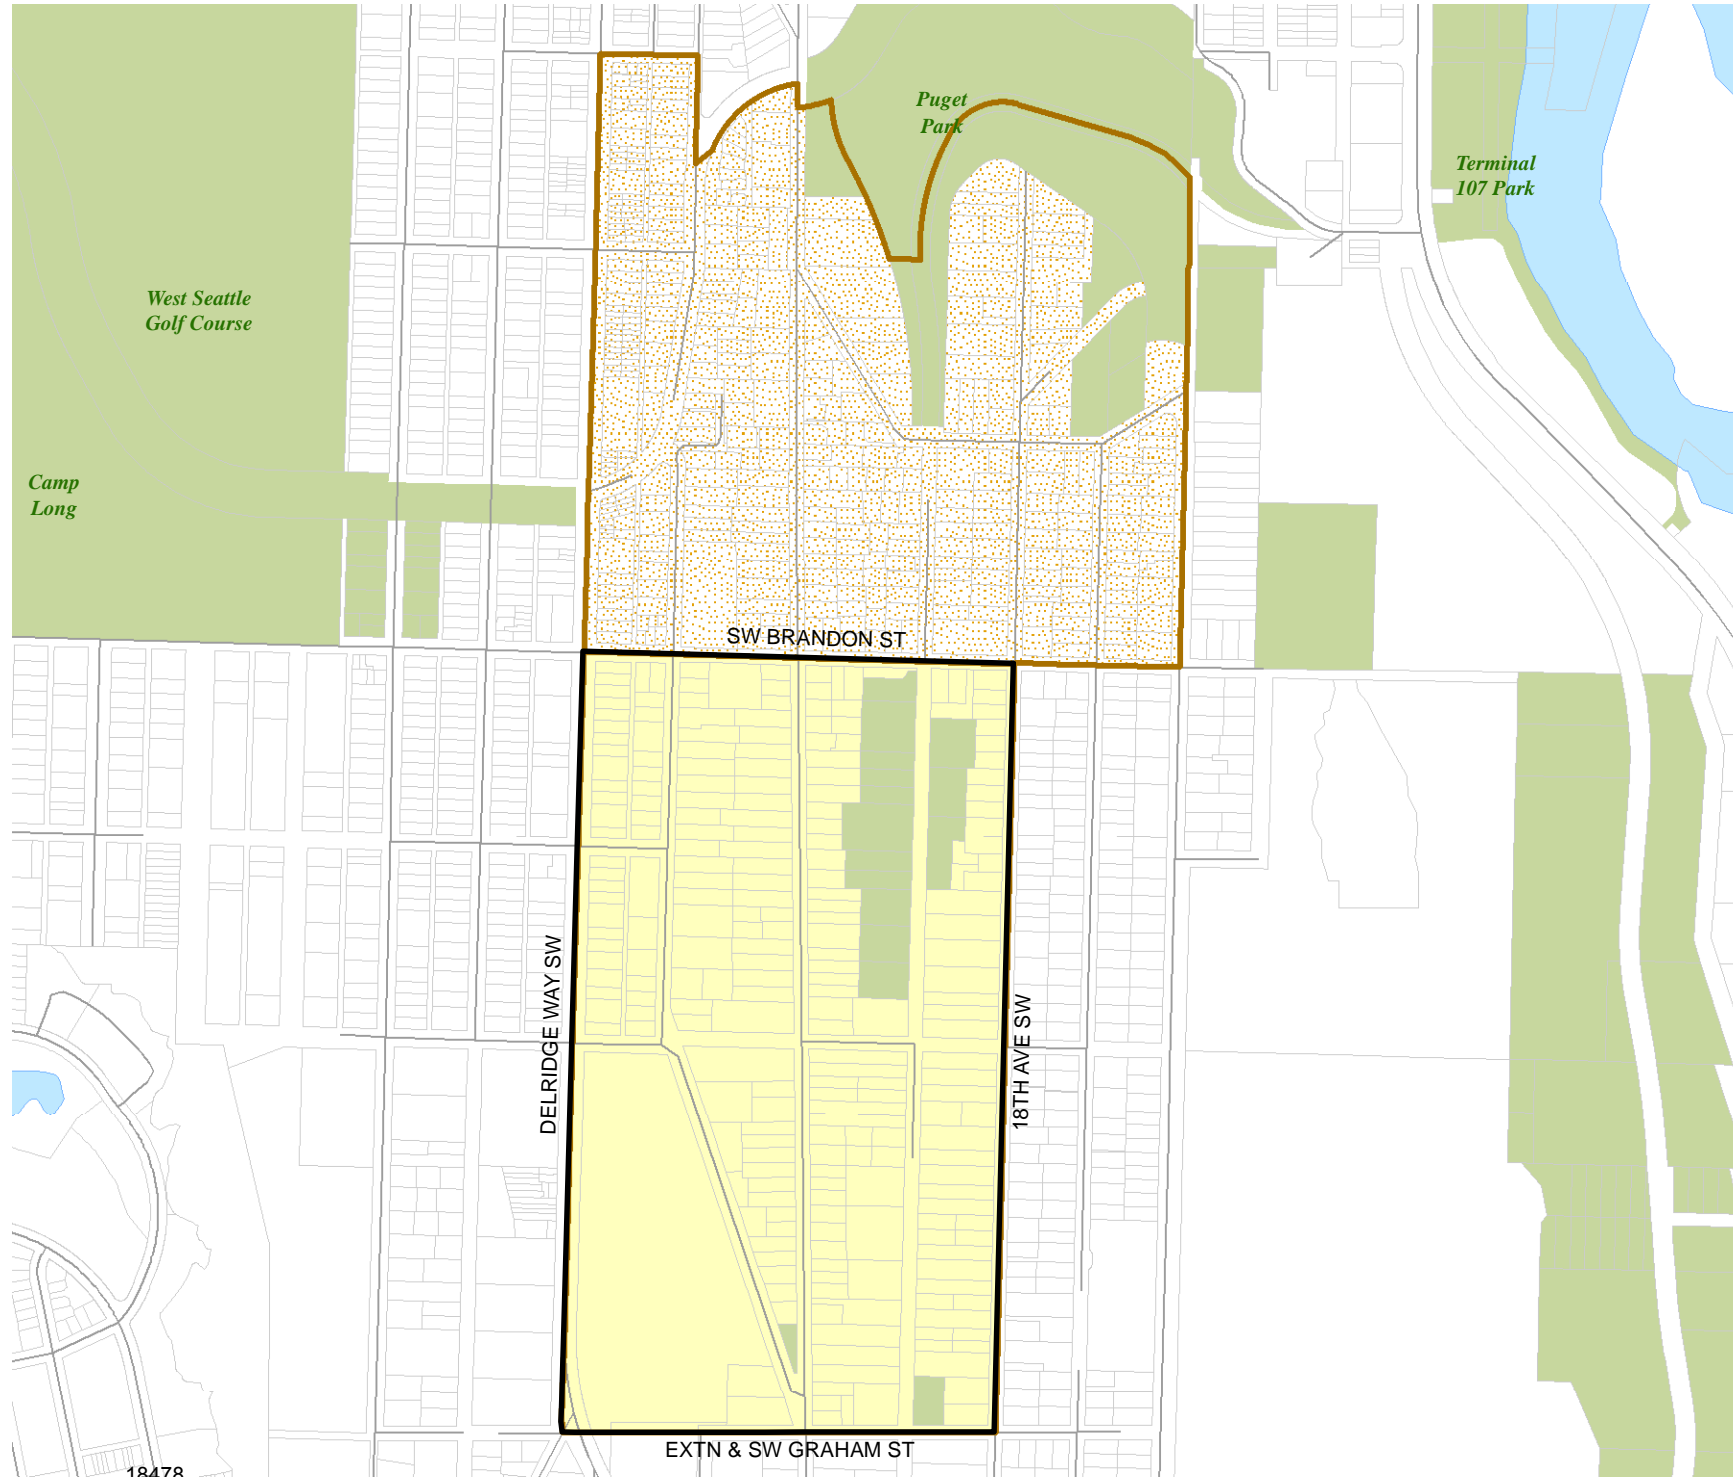

2017 Precinct Alterations

Code	Precinct Name	LG	CG	CC
1496	SEA 34-1496	34	7	8
1496	SEA 34-1496	34	7	8

Legend

- Legislative District Boundaries
- Congressional District Boundaries
- Council District Boundaries
- New Precinct
- Old Precinct(s)

Census Tract:	S-T-R:
Tract 010800	24-24-03