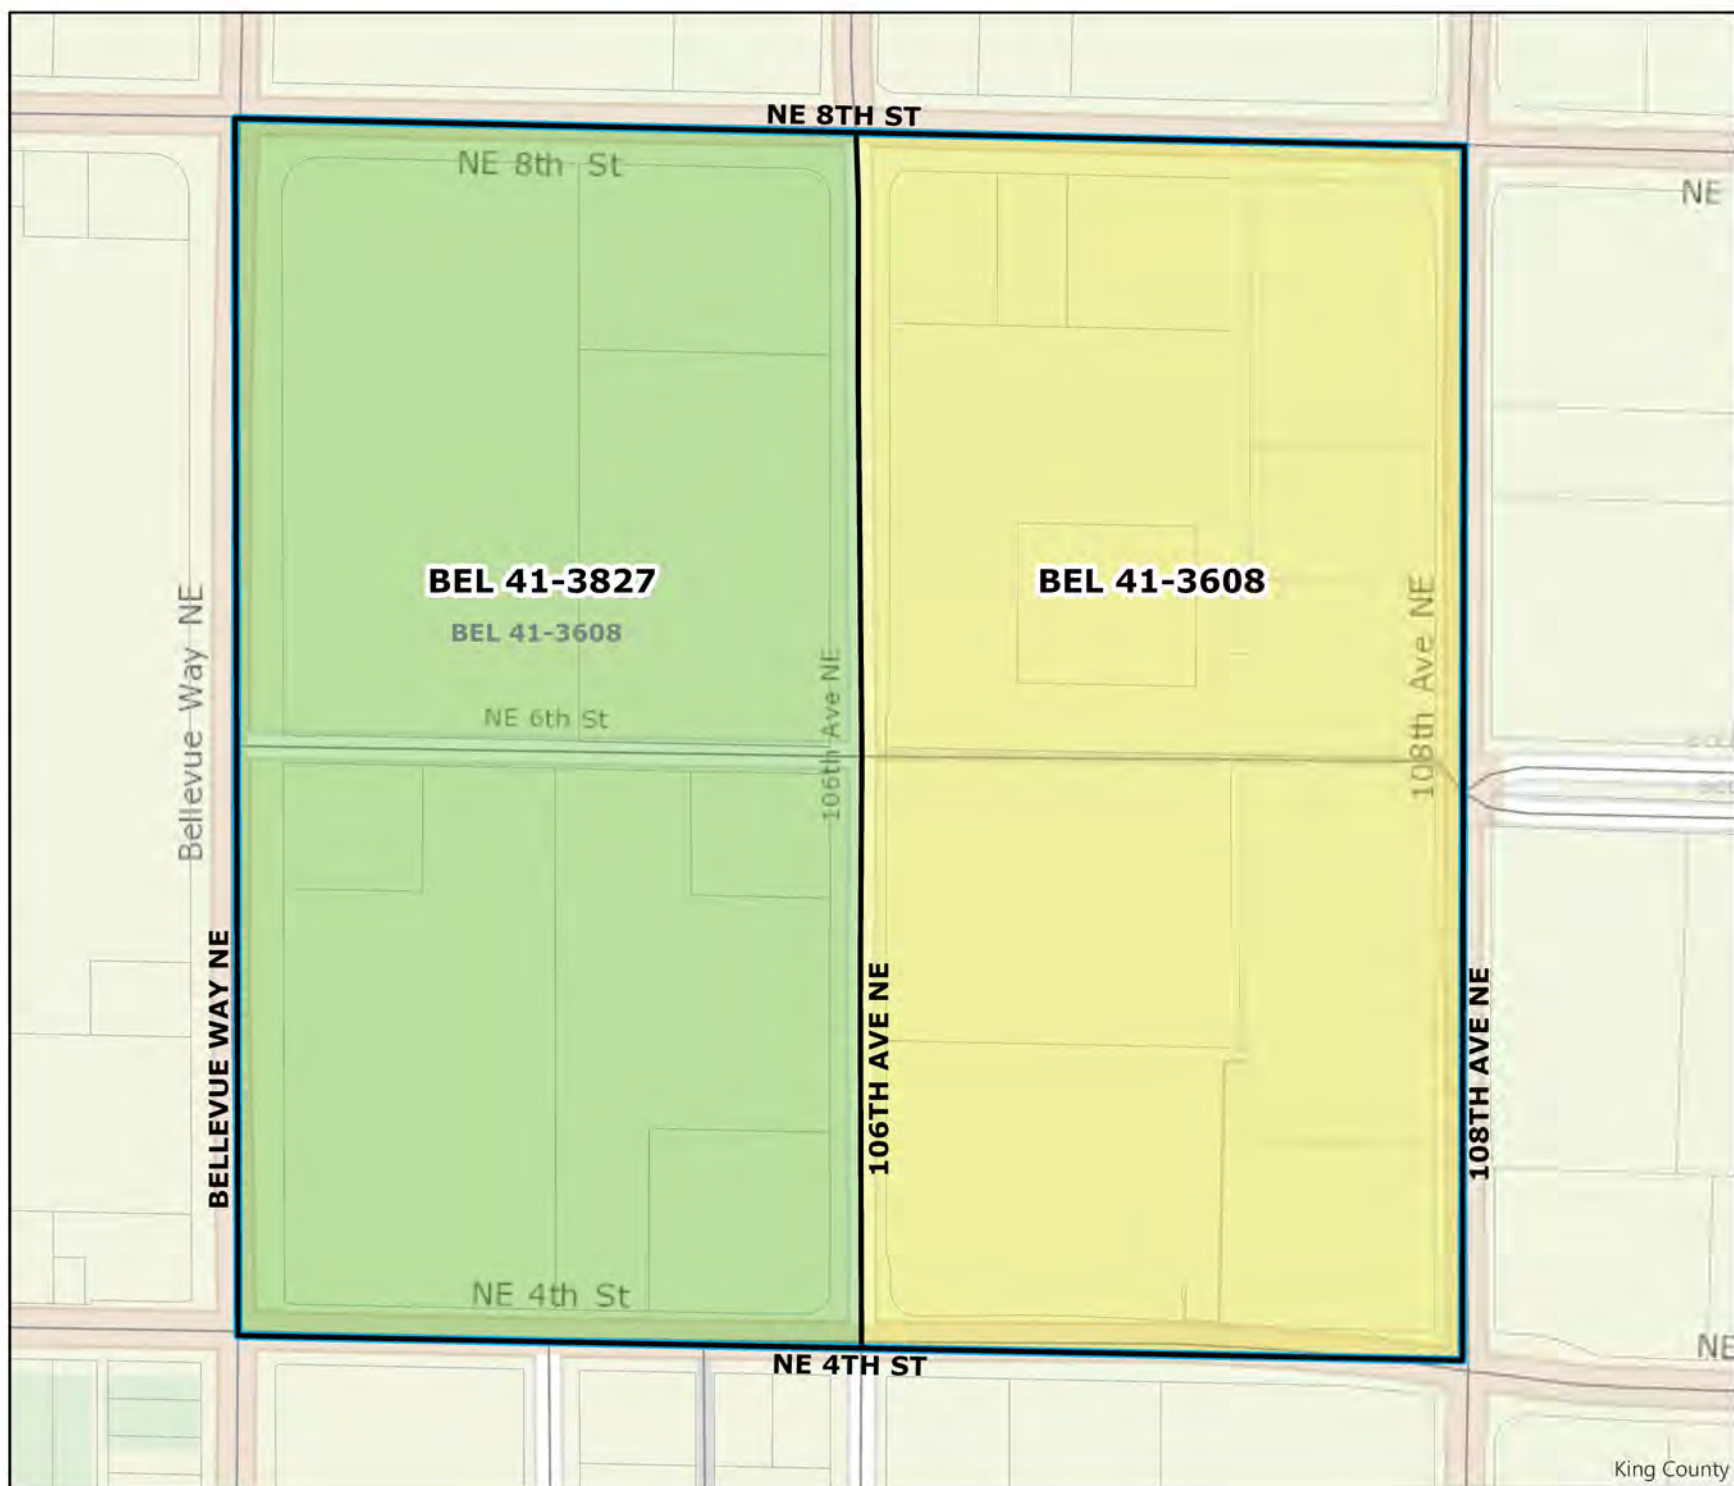

Attachment H - Maps

**King County Council
District 6**

2020 Precinct Alterations

Code	Precinct Name	LG	CG	CC
3827	BEL 41-3827	41	9	6
3608	BEL 41-3608	41	9	6
Original Precinct(s)				
3608	BEL 41-3608	41	9	6

*: Denotes precinct(s) that have been abolished.
 Precinct map produced by King County GIS Elections in accordance with KCC 1.12.101 & RCW 29A.16.040

Legend

- Original Precinct(s)
- New Precinct(s)
- Altered Precinct(s)

2020 Precinct Alterations

Code	Precinct Name	LG	CG	CC
3826	KIR 45-3826	45	1	6
0616	KIR 45-0616	45	1	6

Original Precinct(s)				
0616	KIR 45-0616	45	1	6

*: Denotes precinct(s) that have been abolished.
 Precinct map produced by King County GIS Elections in accordance with KCC 1.12.101 & RCW 29A.16.040

Legend

- Original Precinct(s)
- New Precinct(s)
- Altered Precinct(s)