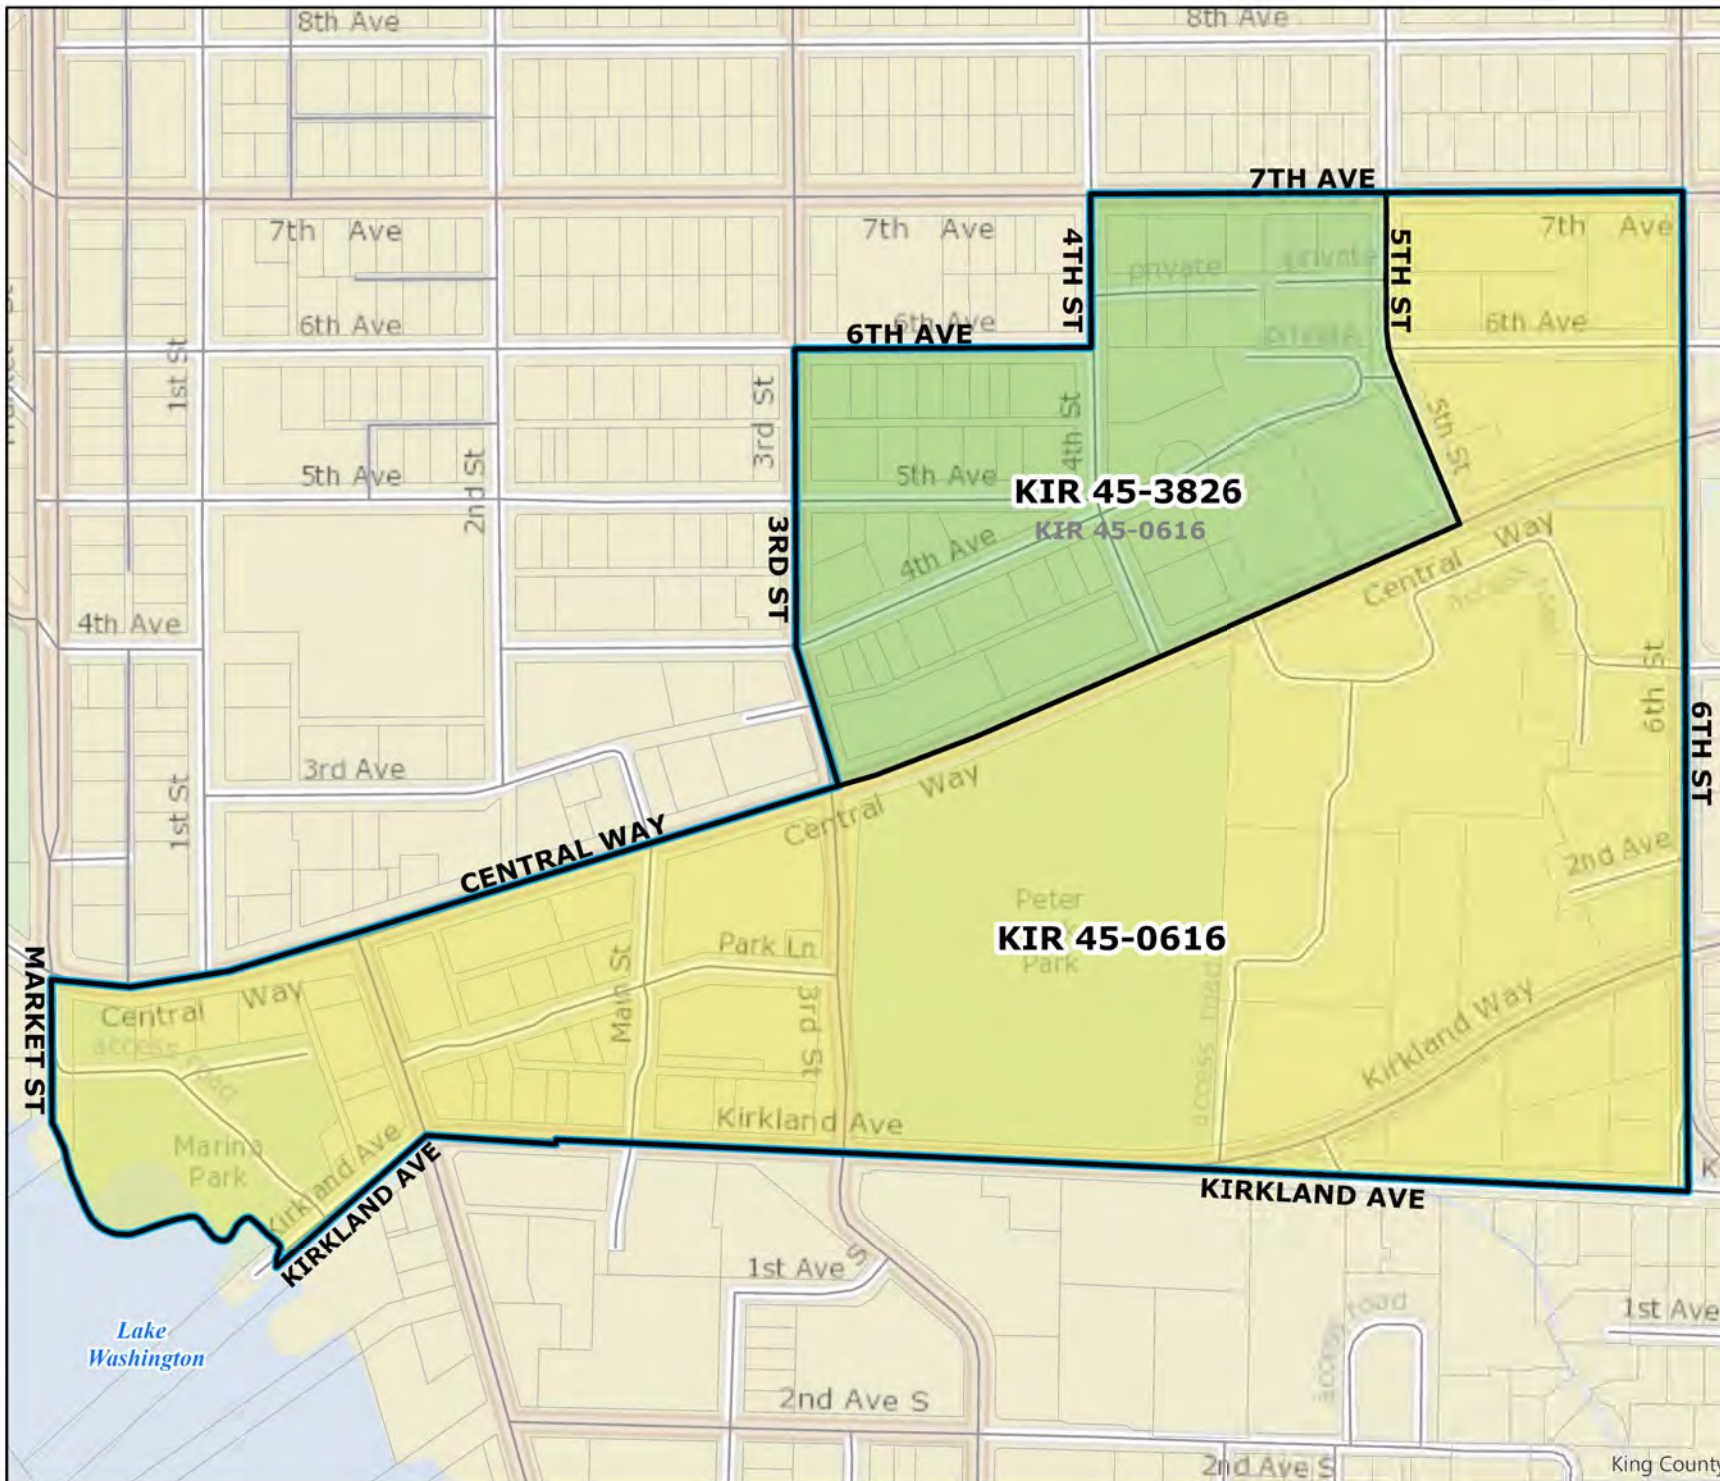

Attachment H - Maps

**King County Council
District 6**

2020 Precinct Alterations

Code	Precinct Name	LG	CG	CC
3827	BEL 41-3827	41	9	6
3608	BEL 41-3608	41	9	6
Original Precinct(s)				
3608	BEL 41-3608	41	9	6

*: Denotes precinct(s) that have been abolished.
 Precinct map produced by King County GIS Elections in accordance with KCC 1.12.101 & RCW 29A.16.040

Legend

- Original Precinct(s)
- New Precinct(s)
- Altered Precinct(s)

2020 Precinct Alterations

Code	Precinct Name	LG	CG	CC
3826	KIR 45-3826	45	1	6
0616	KIR 45-0616	45	1	6

Original Precinct(s)				
0616	KIR 45-0616	45	1	6

*: Denotes precinct(s) that have been abolished.
 Precinct map produced by King County GIS Elections in accordance with KCC 1.12.101 & RCW 29A.16.040

Legend

- Original Precinct(s)
- New Precinct(s)
- Altered Precinct(s)