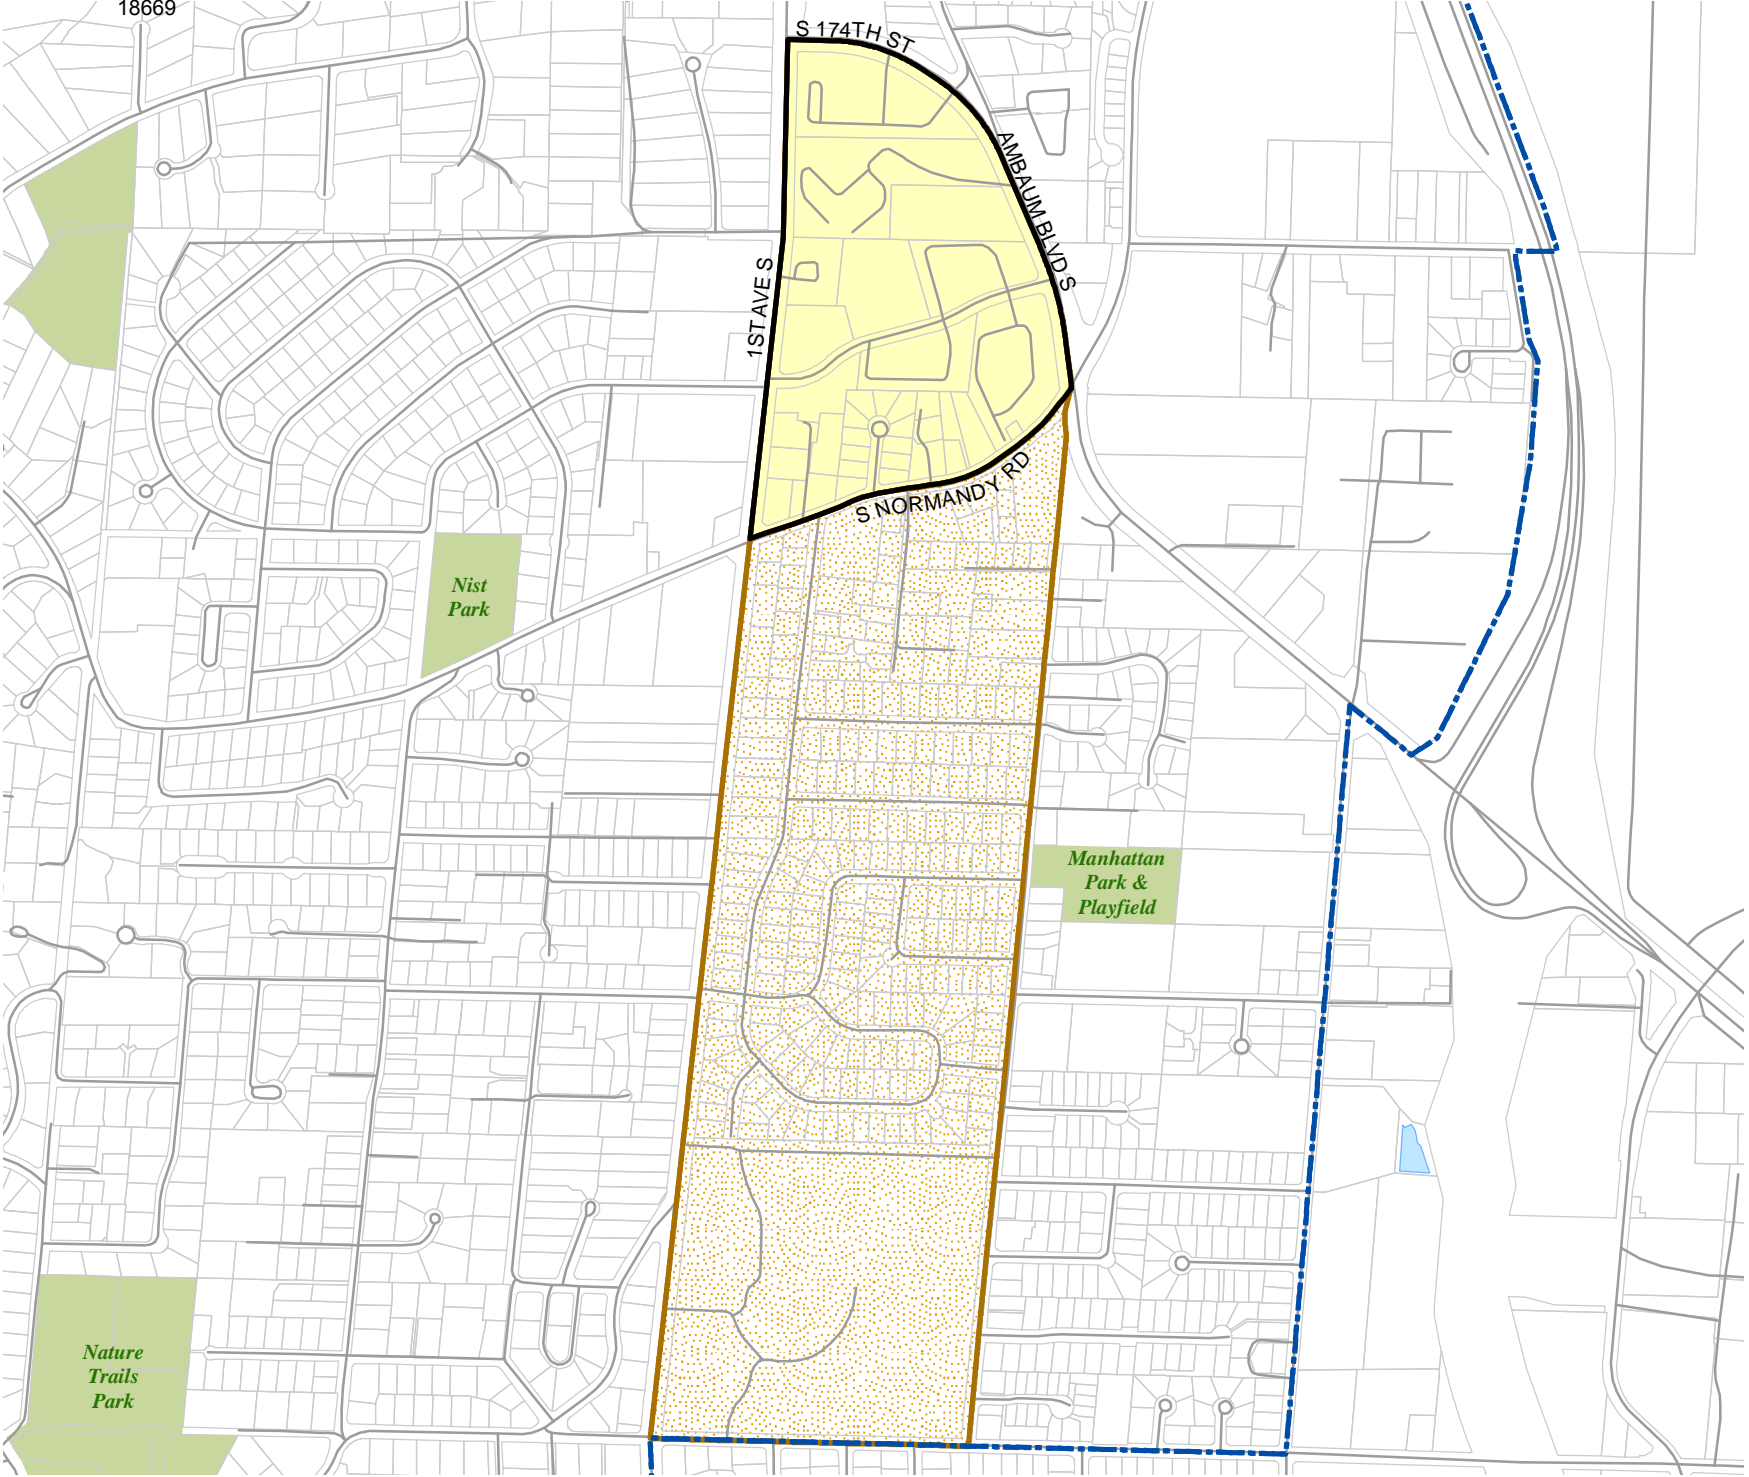

2018 Precinct Alterations

Code	Precinct Name	LG	CG	CC
0476	BUR 33-0476	33	7	5
0476	BUR 33-0476	33	7	5

Legend

-  Legislative District Boundaries
-  Congressional District Boundaries
-  Council District Boundaries
-  New Precinct
-  Old Precinct(s)

Census Tract:	S-T-R:
Tract 028500	32-23-04

18669

2018 Precinct Alterations

Code	Precinct Name	LG	CG	CC
3801	BUR 33-3801	33	7	5
0476	BUR 33-0476	33	7	5

Legend

-  Legislative District Boundaries
-  Congressional District Boundaries
-  Council District Boundaries
-  New Precinct
-  Old Precinct(s)

Census Tract:	S-T-R:
Tract 028500	32-23-04

18669

2018 Precinct Alterations

Code	Precinct Name	LG	CG	CC
0601	KEN 47-0601	47	9	5
0601	KEN 47-0601	47	9	5

Legend

-  Legislative District Boundaries
-  Congressional District Boundaries
-  Council District Boundaries
-  New Precinct
-  Old Precinct(s)

Census Tract: Tract 029407	S-T-R: 17-22-05
--------------------------------------	---------------------------

18669

N LN "COUNTRY VIEW ESTATES"
& "DOVER PLACE"

100TH AVE SE

104TH AVE SE

Park
Orchard
Park

E-W CL SEC 17-22-05