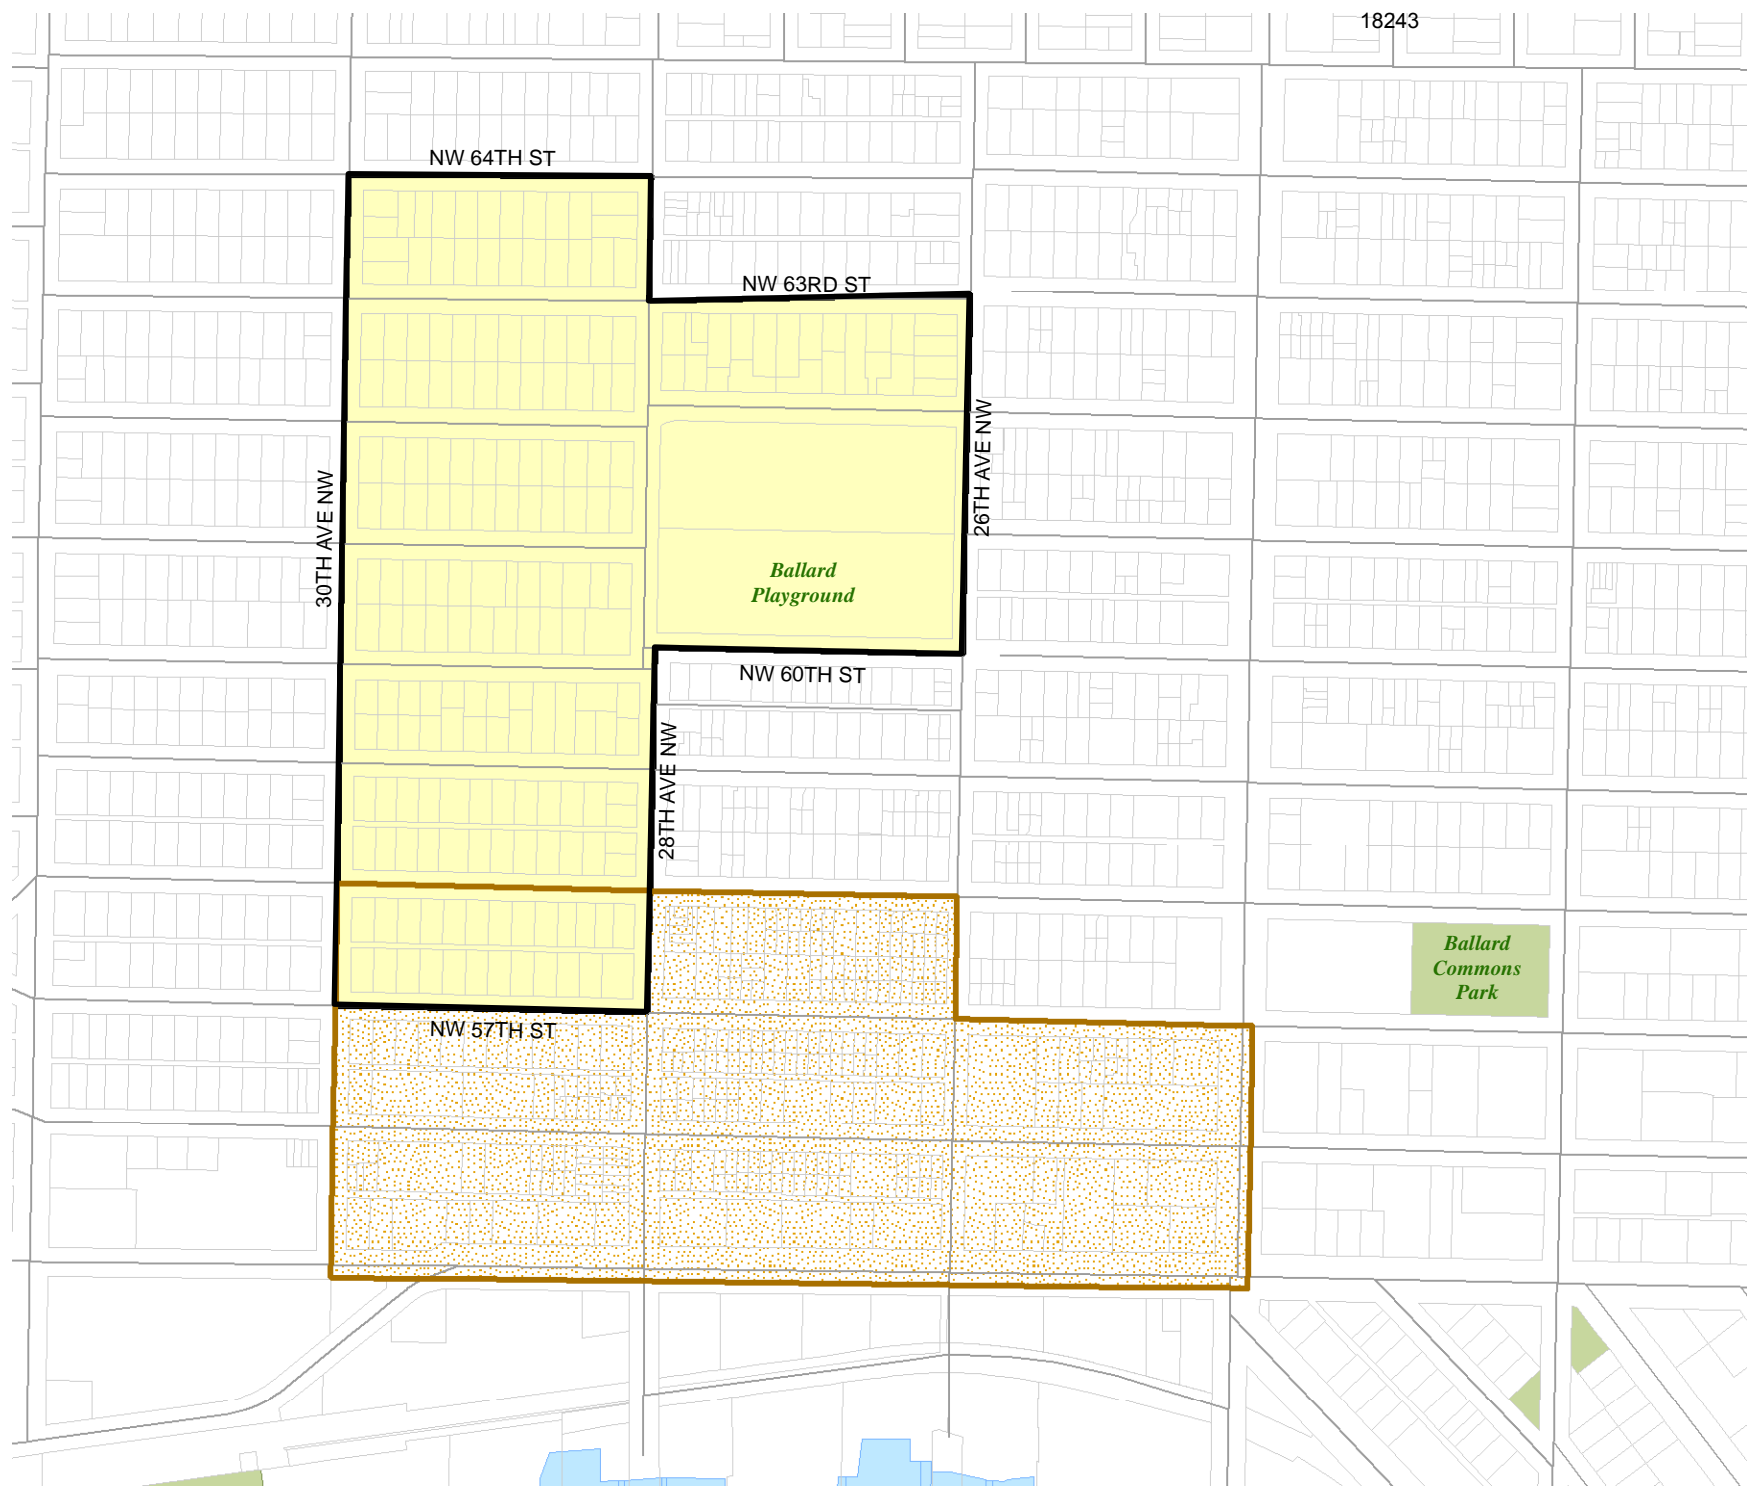

2016 Precinct Alterations

Code	Precinct Name	LG	CG	CC
1318	SEA 36-1318	36	7	4
1318	SEA 36-1318	36	7	4

Legend

-  Legislative District Boundaries
-  Congressional District Boundaries
-  Council District Boundaries
-  New Precinct
-  Old Precinct(s)

Census Tract: Tract 004700	S-T-R: 11-25-03
--------------------------------------	---------------------------

2016 Precinct Alterations

Code	Precinct Name	LG	CG	CC
1382	SEA 36-1382	36	7	4
1382	SEA 36-1382	36	7	4
3318	SEA 36-3318	36	7	4

Legend

-  Legislative District Boundaries
-  Congressional District Boundaries
-  Council District Boundaries
-  New Precinct
-  Old Precinct(s)

Census Tract: Tract 003200	S-T-R: 11-25-03
--------------------------------------	---------------------------

18243

2016 Precinct Alterations

Code	Precinct Name	LG	CG	CC
1686	SEA 36-1686	36	7	4
1686	SEA 36-1686	36	7	4

Legend

-  Legislative District Boundaries
-  Congressional District Boundaries
-  Council District Boundaries
-  New Precinct
-  Old Precinct(s)