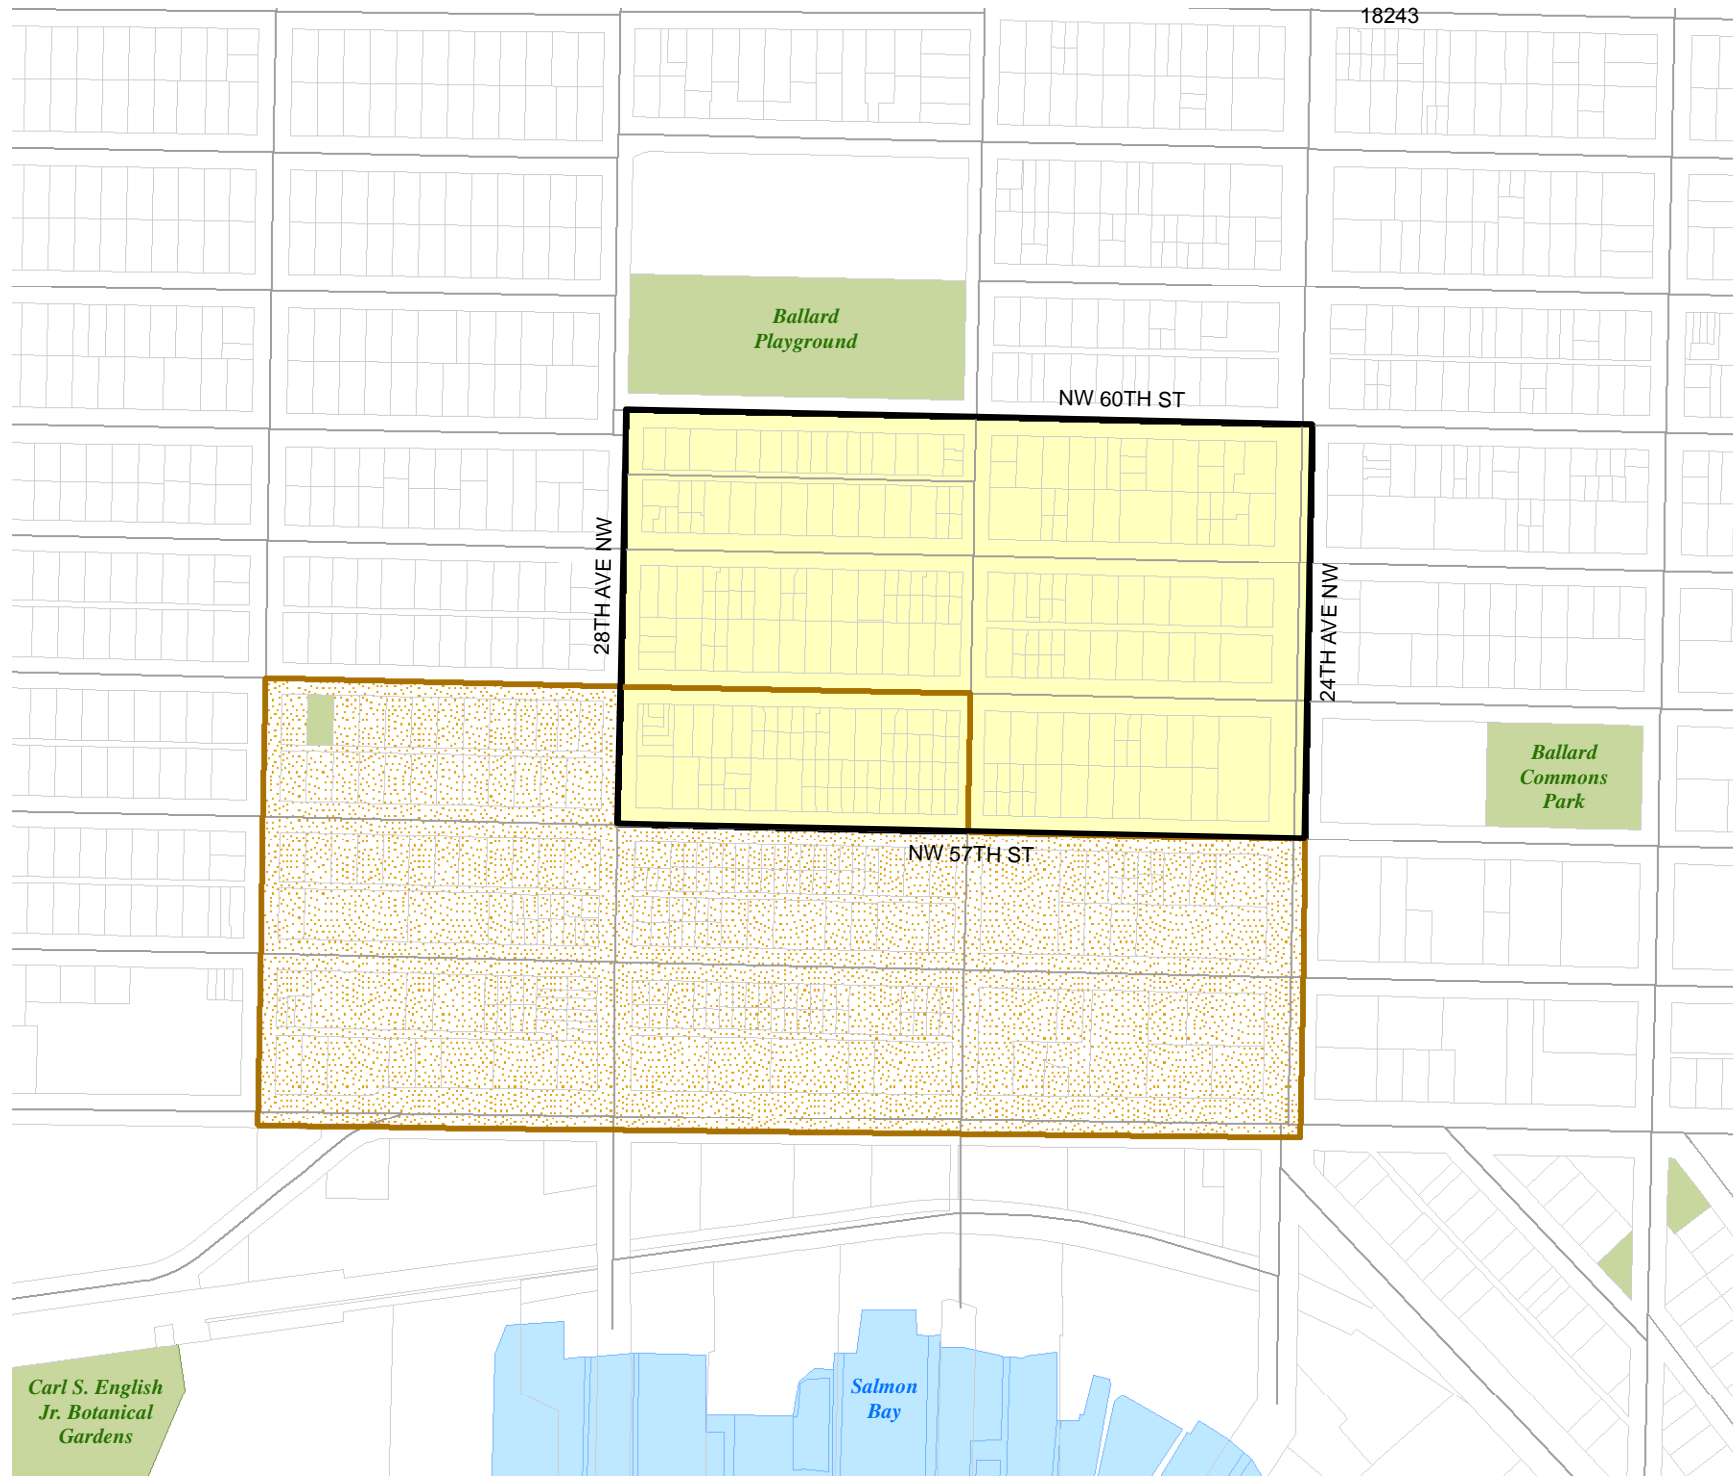

Census Tract: Tract 005802	S-T-R: 23-25-03
--------------------------------------	---------------------------

2016 Precinct Alterations

Code	Precinct Name	LG	CG	CC
3317	SEA 36-3317	36	7	4
3317	SEA 36-3317	36	7	4
3318	SEA 36-3318	36	7	4

Legend

-  Legislative District Boundaries
-  Congressional District Boundaries
-  Council District Boundaries
-  New Precinct
-  Old Precinct(s)

Census Tract: Tract 003200	S-T-R: 11-25-03
--------------------------------------	---------------------------