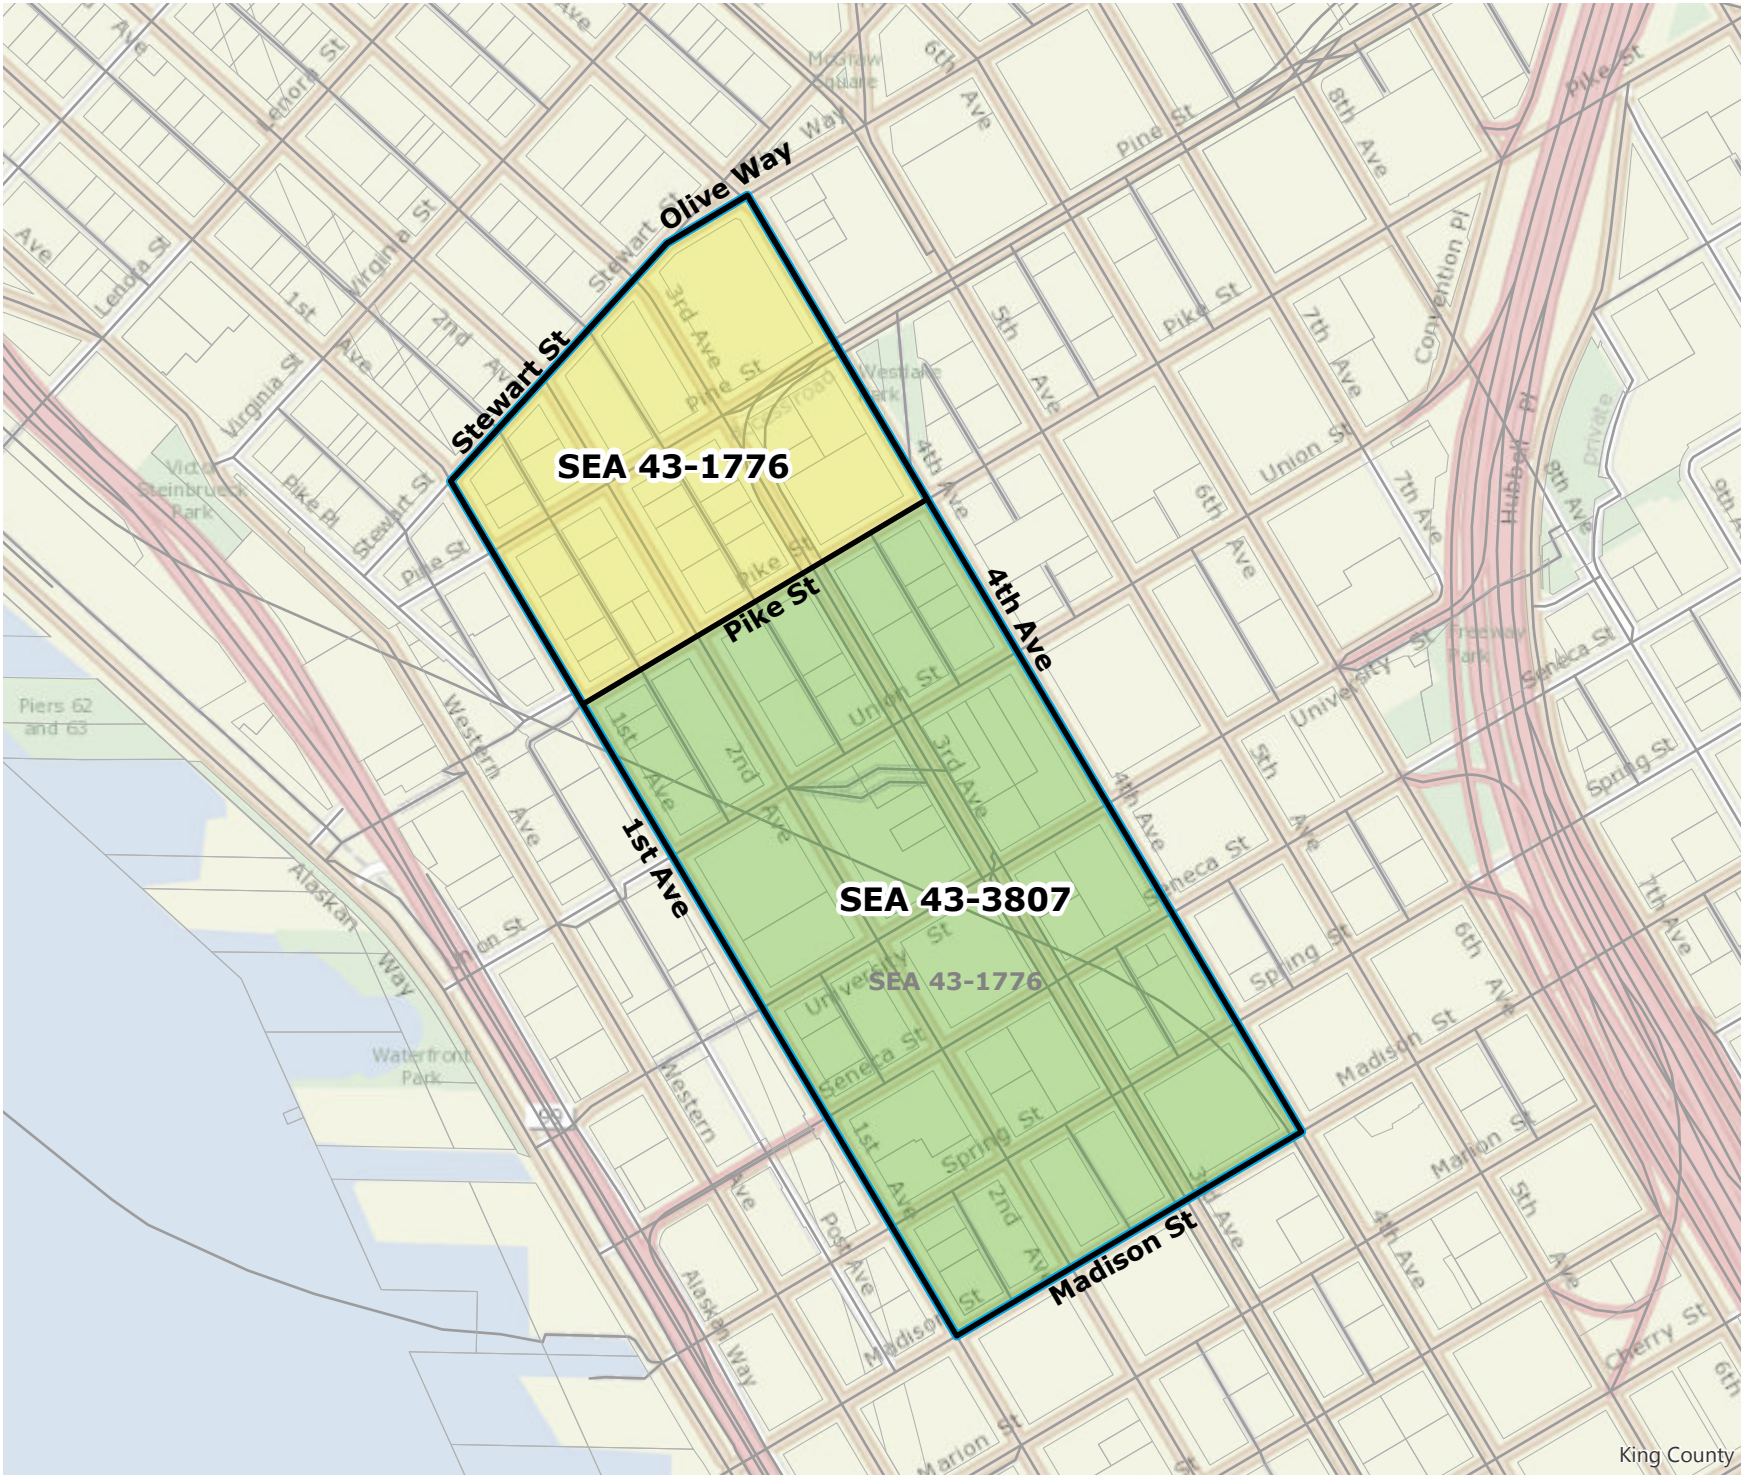

2019 Precinct Alterations

Code	Precinct Name	LG	CG	CC
1801	SEA 36-1801	36	7	4
3750	SEA 36-3750	36	7	4
Original Precinct(s)				
1801	SEA 36-1801	36	7	4
3750	SEA 36-3750	36	7	4

*: Denotes precinct(s) that have been abolished.
 Precinct map produced by King County GIS Elections in accordance with KCC 1.12.101 & RCW 29A.16.040

Legend

- Original Precinct(s)
- New Precinct(s)
- Altered Precinct(s)

2019 Precinct Alterations

Code	Precinct Name	LG	CG	CC
3807	SEA 43-3807	43	7	4
1776	SEA 43-1776	43	7	4

Original Precinct(s)				
1776	SEA 43-1776	43	7	4

*: Denotes precinct(s) that have been abolished.
 Precinct map produced by King County GIS Elections in accordance with KCC 1.12.101 & RCW 29A.16.040

Legend

- Original Precinct(s)
- New Precinct(s)
- Altered Precinct(s)