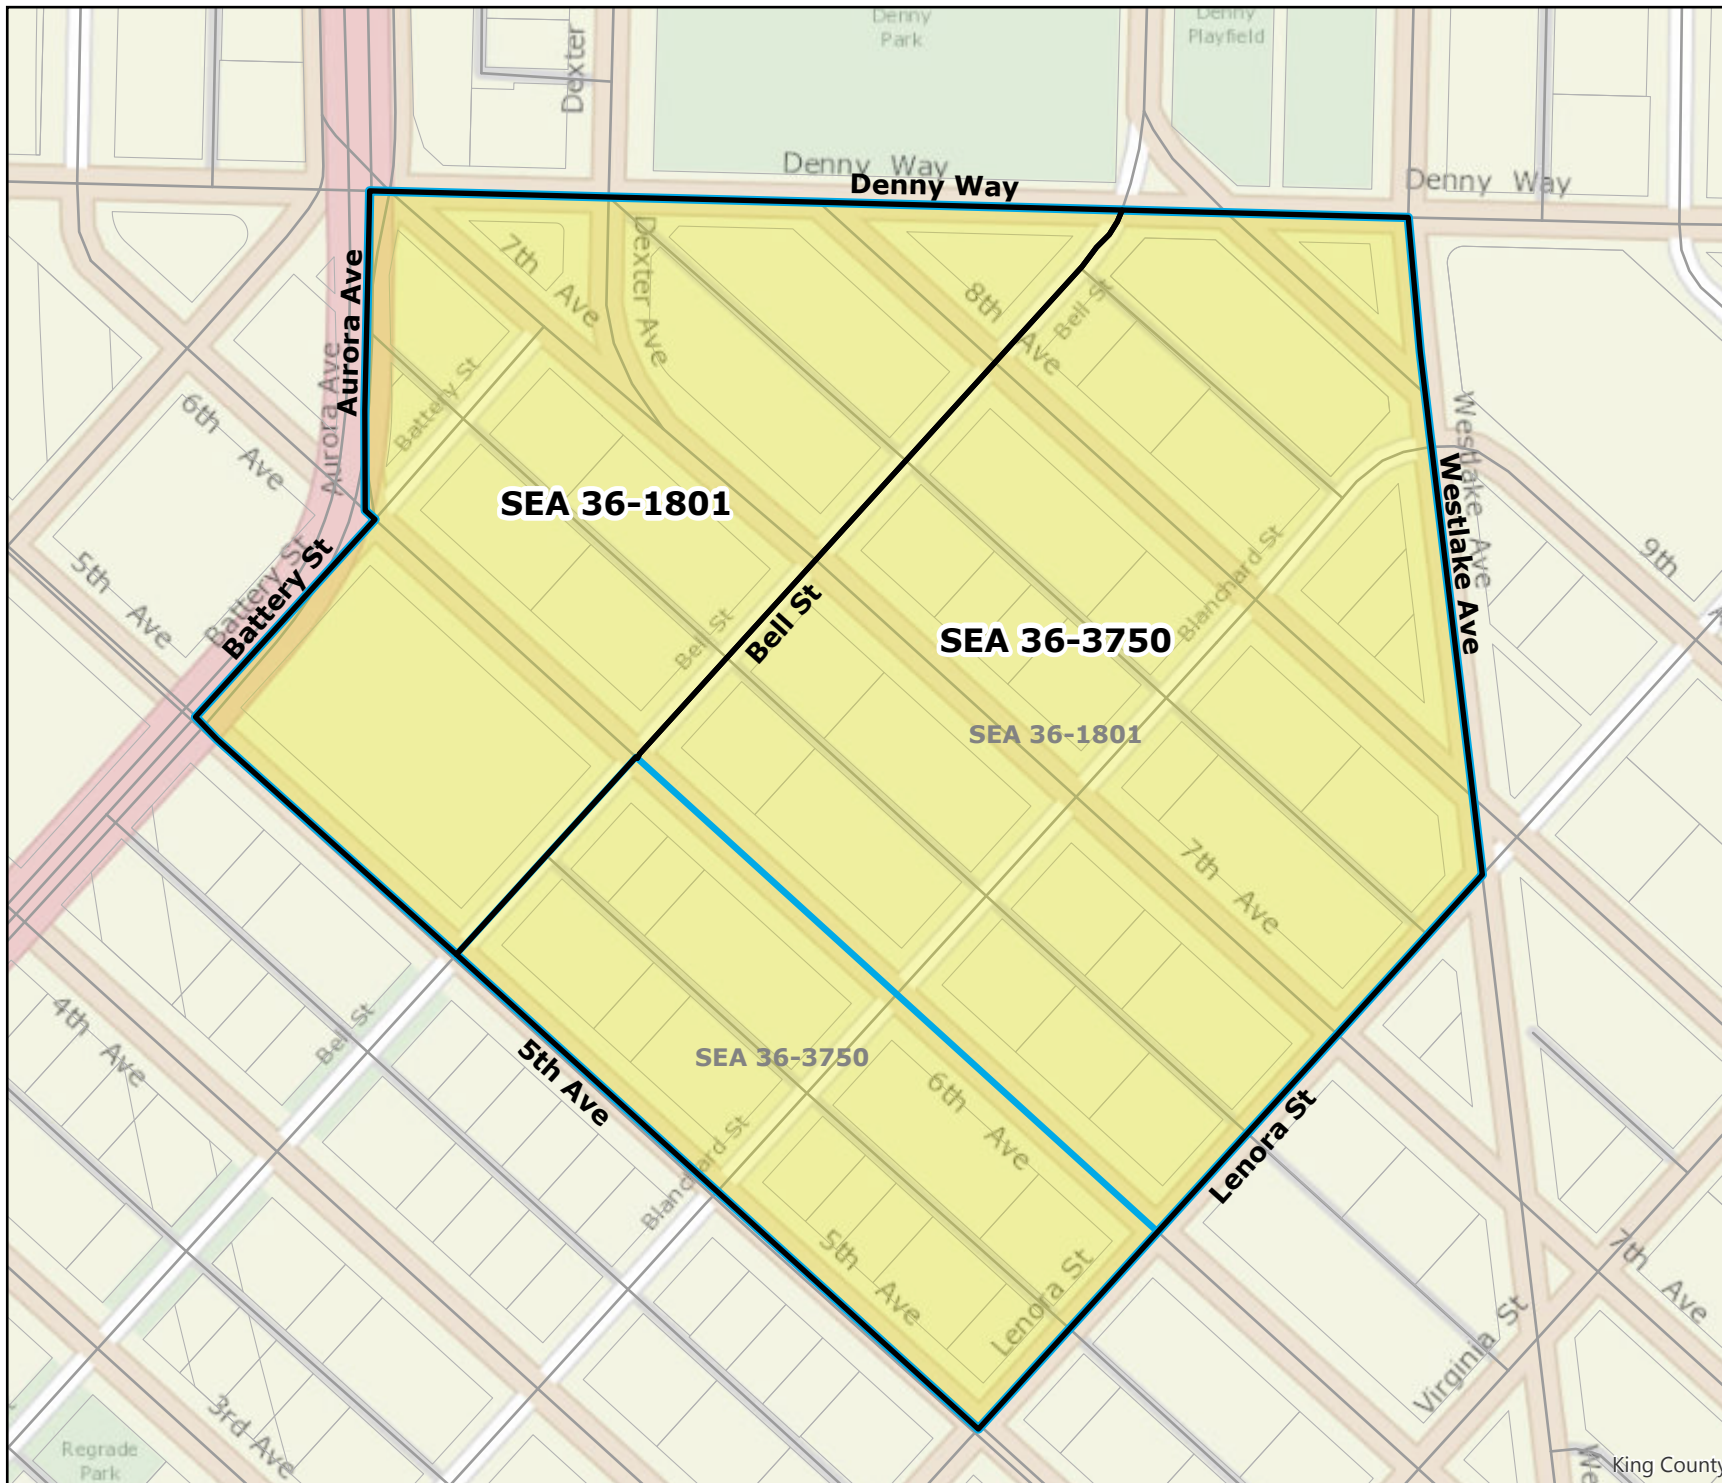

2019 Precinct Alterations

Code	Precinct Name	LG	CG	CC
1801	SEA 36-1801	36	7	4
3750	SEA 36-3750	36	7	4
Original Precinct(s)				
1801	SEA 36-1801	36	7	4
3750	SEA 36-3750	36	7	4

*: Denotes precinct(s) that have been abolished.
 Precinct map produced by King County GIS Elections in accordance with KCC 1.12.101 & RCW 29A.16.040

Legend

- Original Precinct(s)
- New Precinct(s)
- Altered Precinct(s)

2019 Precinct Alterations

Code	Precinct Name	LG	CG	CC
3807	SEA 43-3807	43	7	4
1776	SEA 43-1776	43	7	4

Original Precinct(s)				
1776	SEA 43-1776	43	7	4

*: Denotes precinct(s) that have been abolished.
 Precinct map produced by King County GIS Elections in accordance with KCC 1.12.101 & RCW 29A.16.040

Legend

- Original Precinct(s)
- New Precinct(s)
- Altered Precinct(s)