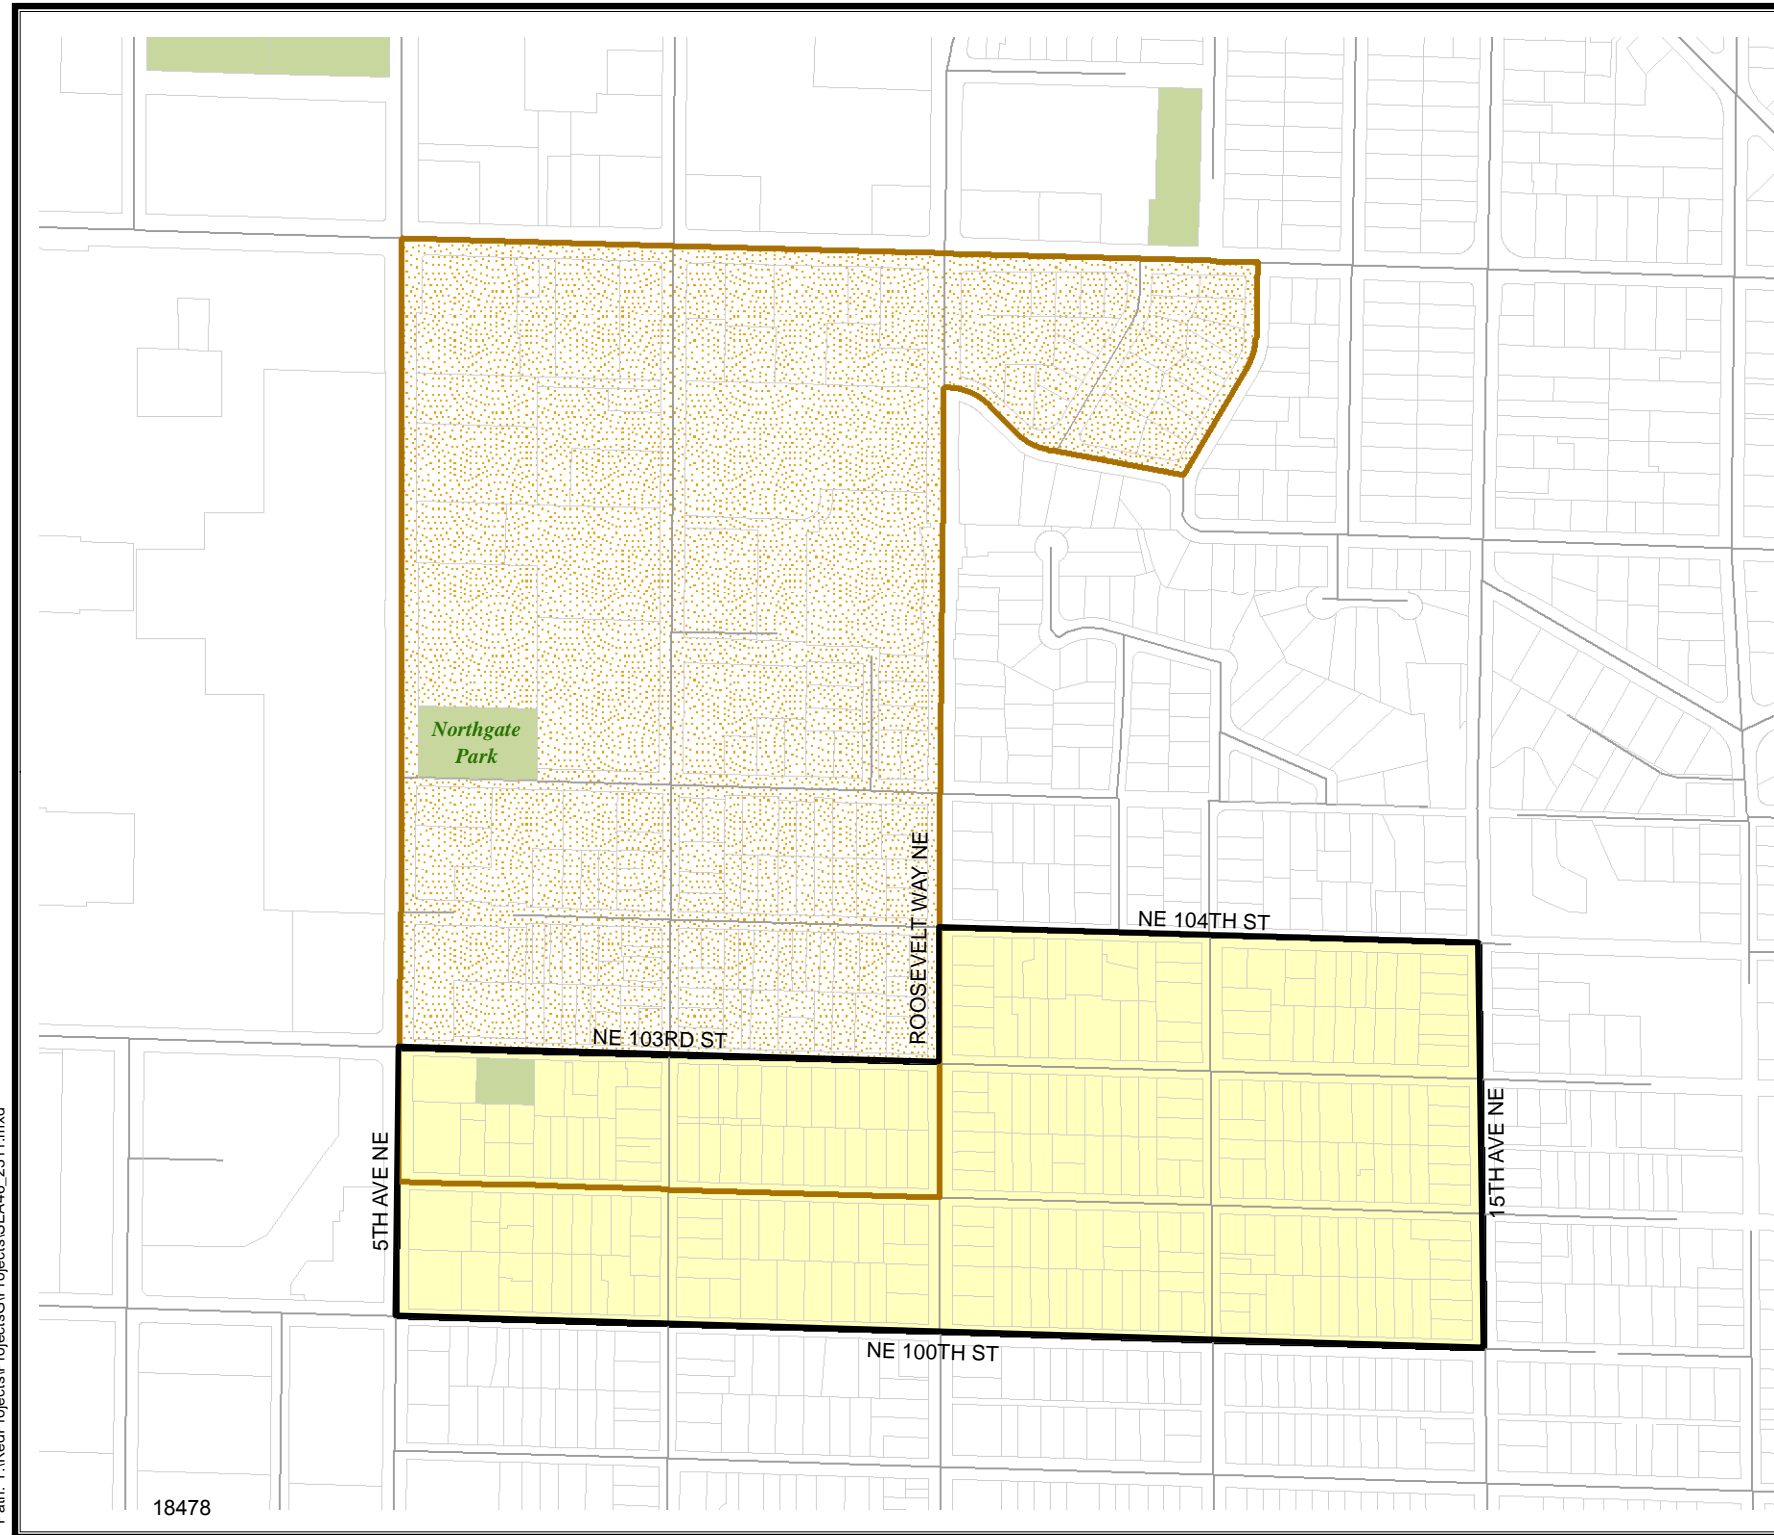

## Legend

-  Legislative District Boundaries
-  Congressional District Boundaries
-  Council District Boundaries
-  New Precinct
-  Old Precinct(s)

<b>Census Tract:</b> Tract 021700	<b>S-T-R:</b> 01-26-04
--------------------------------------	---------------------------

## Legend

-  Legislative District Boundaries
-  Congressional District Boundaries
-  Council District Boundaries
-  New Precinct
-  Old Precinct(s)

<b>Census Tract:</b> Tract 001200	<b>S-T-R:</b> 32-26-04
--------------------------------------	---------------------------