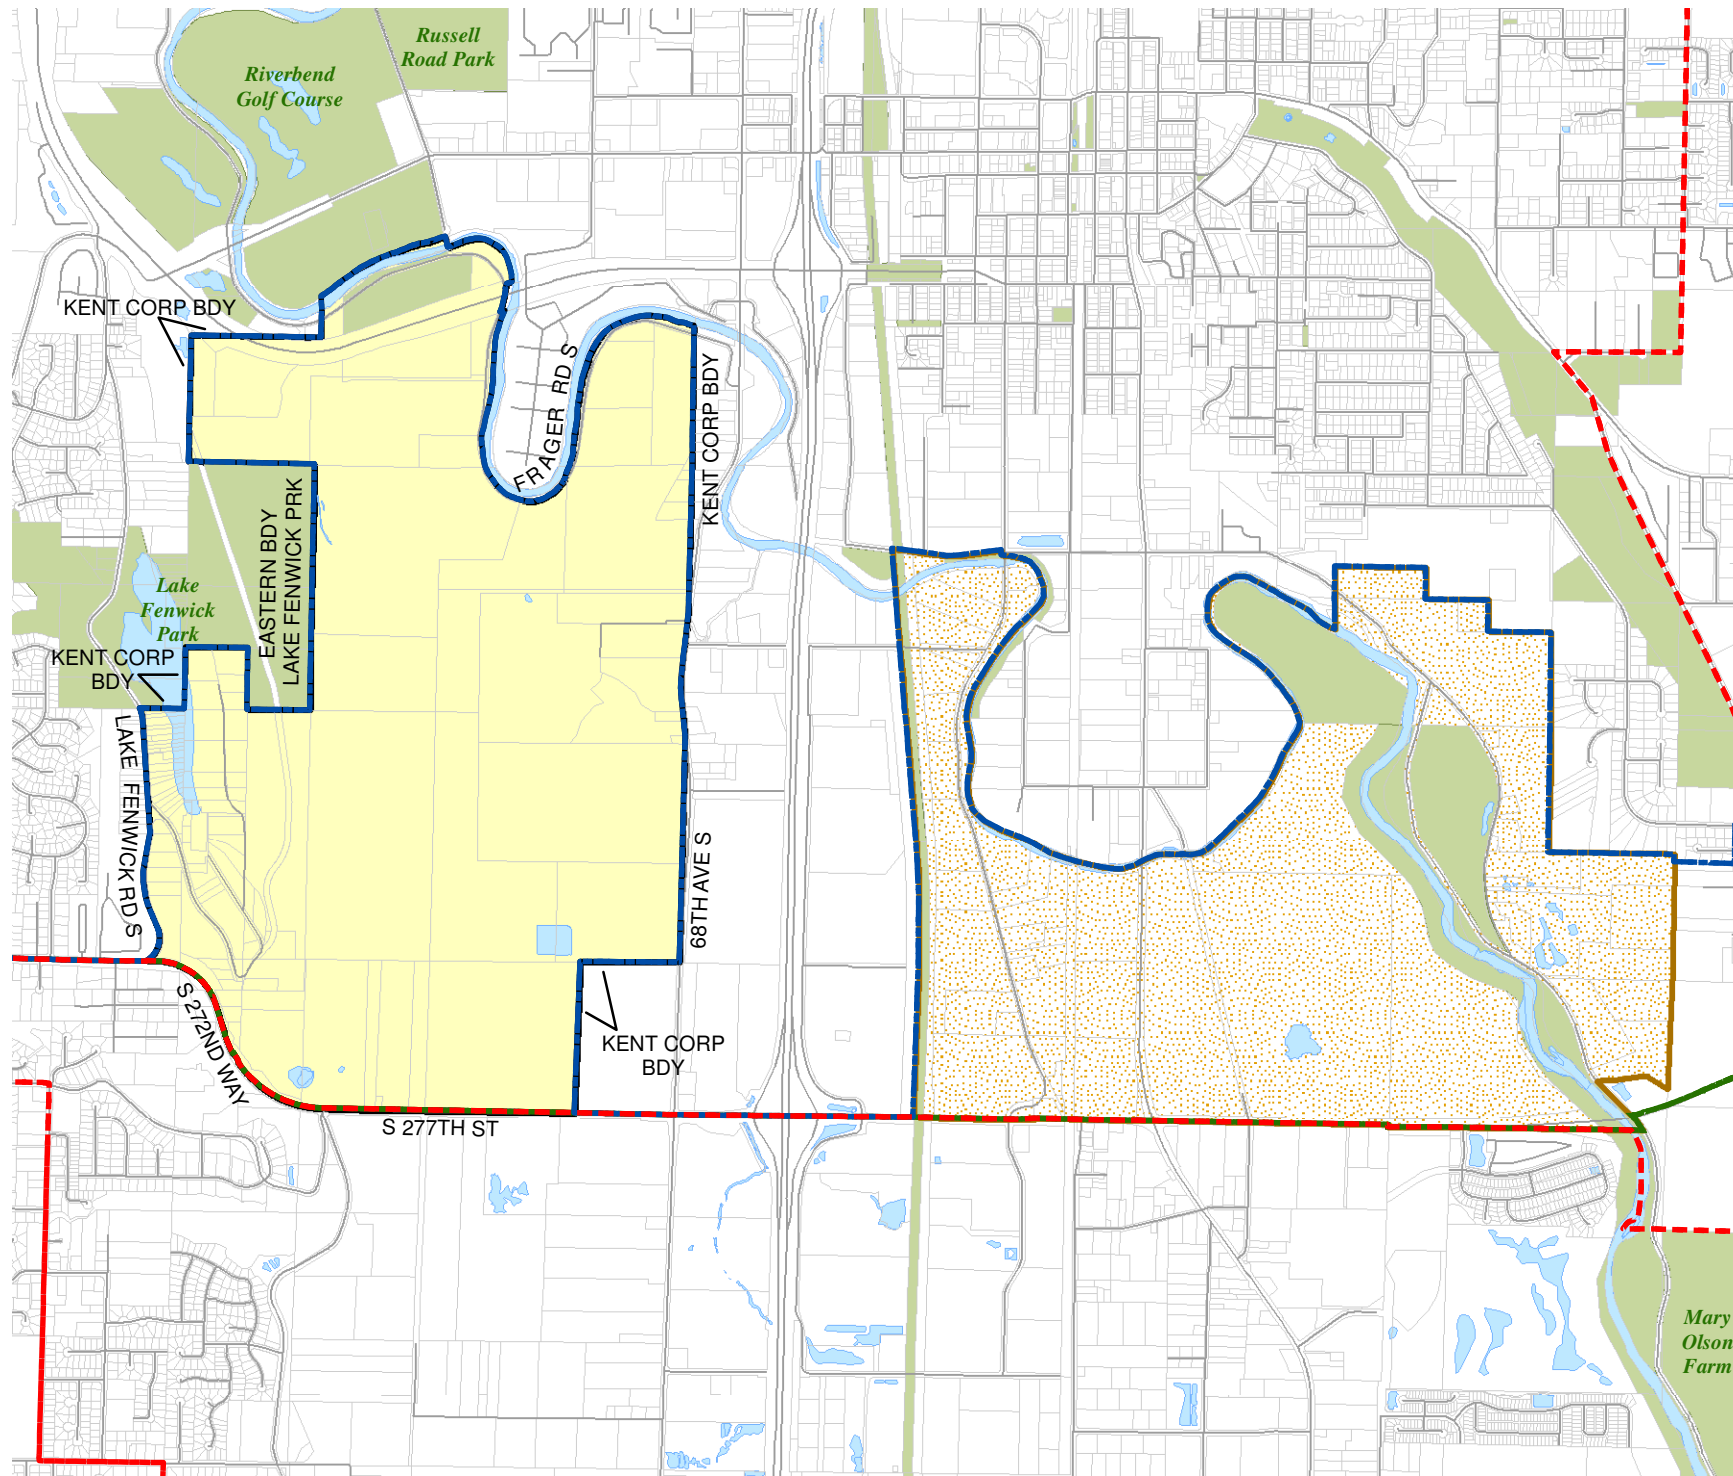

2015 Precinct Alterations

Code	Precinct Name	LG	CG	CC
3706	LAKE FENWICK	33	8	5
1114	STACY	33	8	5

Legend

-  Legislative District Boundaries
-  Congressional District Boundaries
-  Council District Boundaries
-  New Precinct
-  Old Precinct(s)

Census Tract: Tract 029801	S-T-R: 26-22-04
--------------------------------------	---------------------------

2015 Precinct Alterations

Code	Precinct Name	LG	CG	CC
1031	SET 33-1031	33	9	5
1031	SET 33-1031	33	9	5

Legend

-  Legislative District Boundaries
-  Congressional District Boundaries
-  Council District Boundaries
-  New Precinct
-  Old Precinct(s)

Census Tract: Tract 028300	S-T-R: 10-22-04
--------------------------------------	---------------------------

Census Tract:	S-T-R:
Tract 029101	10-22-04

2015 Precinct Alterations

Code	Precinct Name	LG	CG	CC
1114	STACY	33	8	5
1114	STACY	33	8	5

Legend

-  Legislative District Boundaries
-  Congressional District Boundaries
-  Council District Boundaries
-  New Precinct
-  Old Precinct(s)