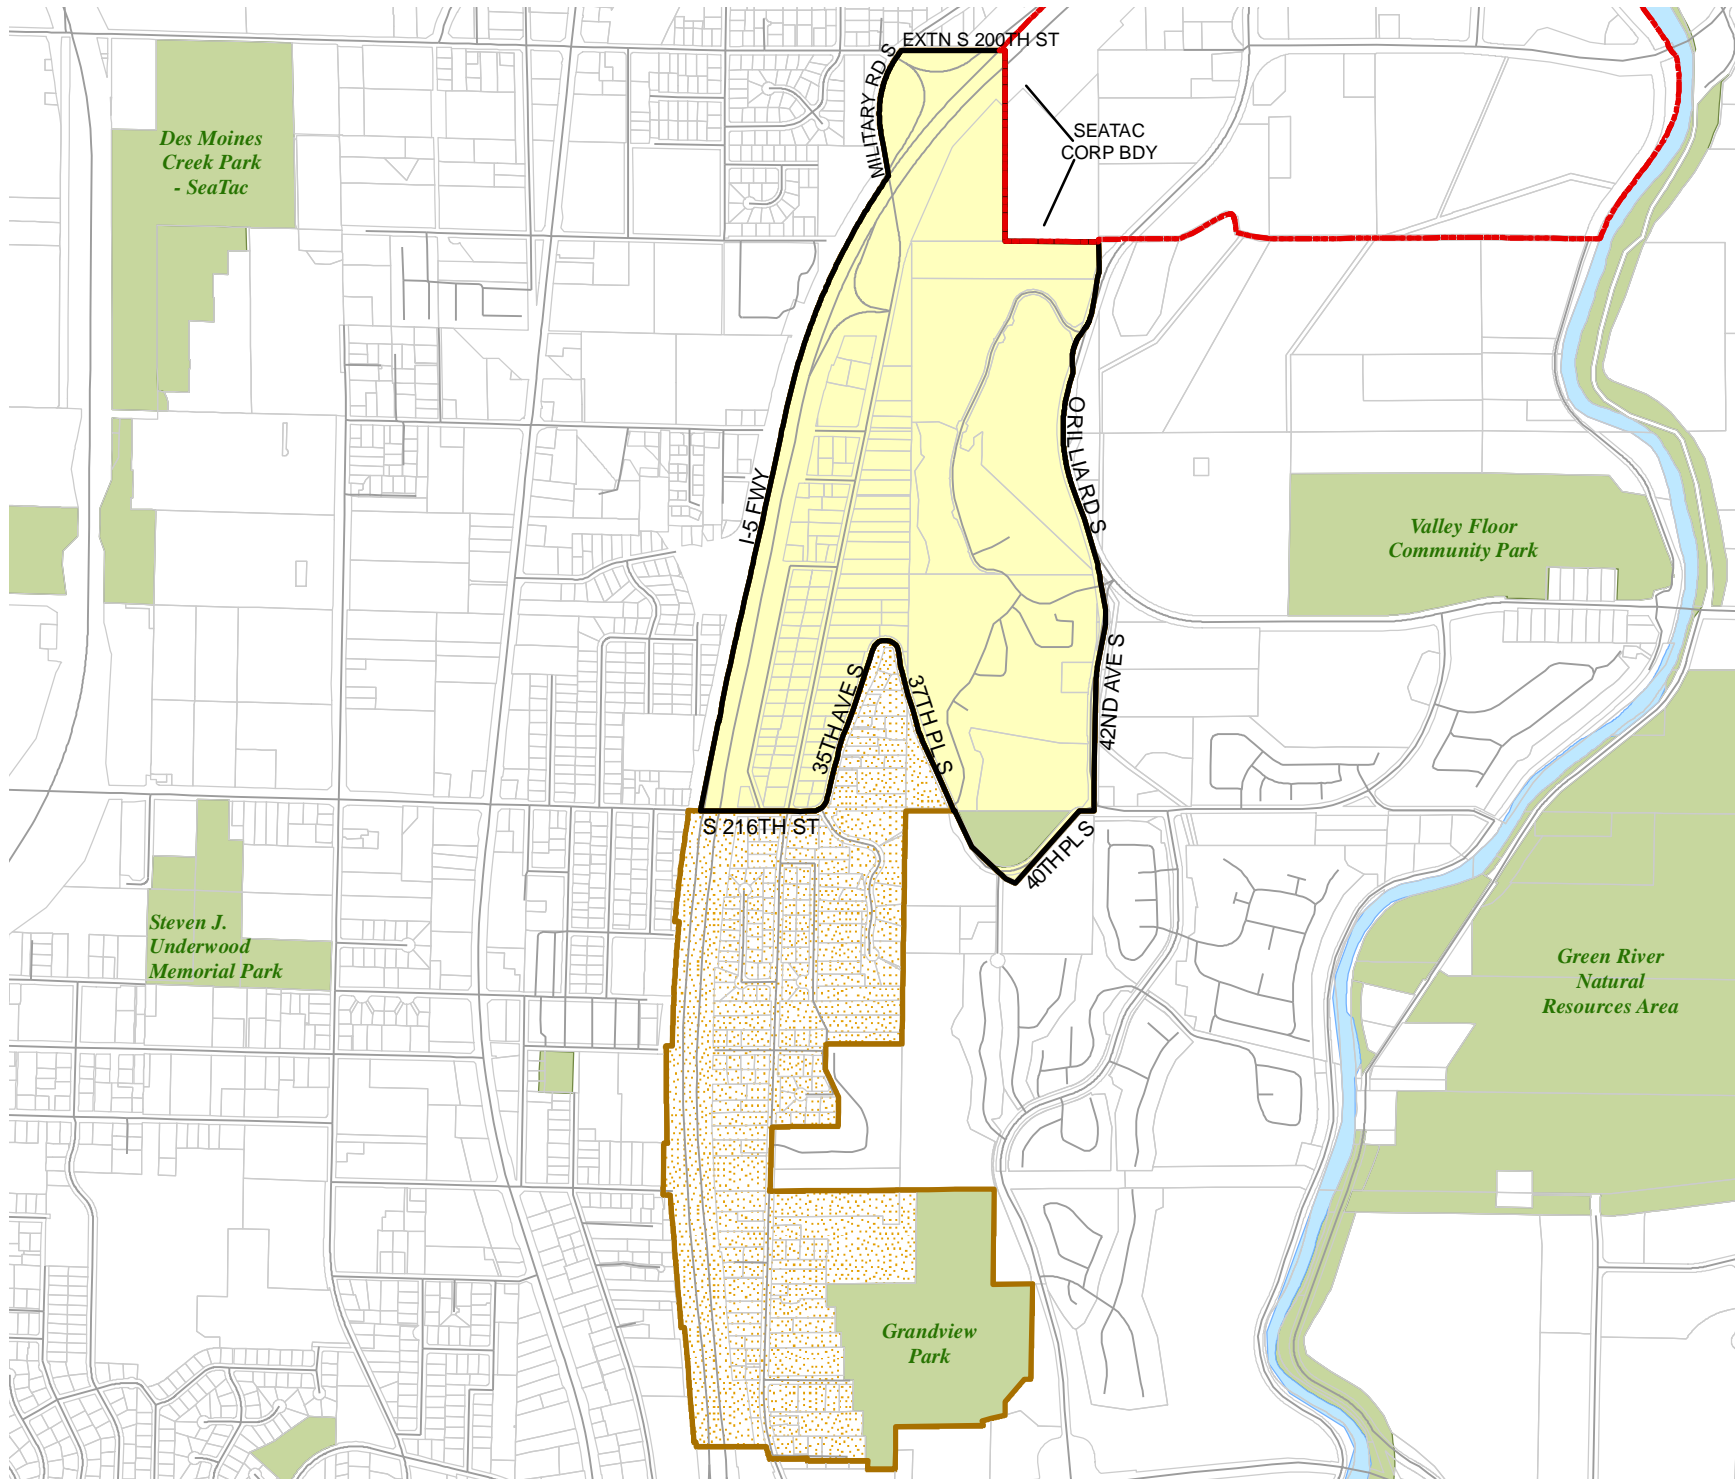

2015 Precinct Alterations

Code	Precinct Name	LG	CG	CC
3706	LAKE FENWICK	33	8	5
1114	STACY	33	8	5

Legend

-  Legislative District Boundaries
-  Congressional District Boundaries
-  Council District Boundaries
-  New Precinct
-  Old Precinct(s)

Census Tract: Tract 029801	S-T-R: 26-22-04
--------------------------------------	---------------------------

2015 Precinct Alterations

Code	Precinct Name	LG	CG	CC
1031	SET 33-1031	33	9	5
1031	SET 33-1031	33	9	5

Legend

-  Legislative District Boundaries
-  Congressional District Boundaries
-  Council District Boundaries
-  New Precinct
-  Old Precinct(s)

Census Tract: Tract 028300	S-T-R: 10-22-04
--------------------------------------	---------------------------

Census Tract:	S-T-R:
Tract 029101	10-22-04

2015 Precinct Alterations

Code	Precinct Name	LG	CG	CC
1114	STACY	33	8	5
1114	STACY	33	8	5

Legend

-  Legislative District Boundaries
-  Congressional District Boundaries
-  Council District Boundaries
-  New Precinct
-  Old Precinct(s)