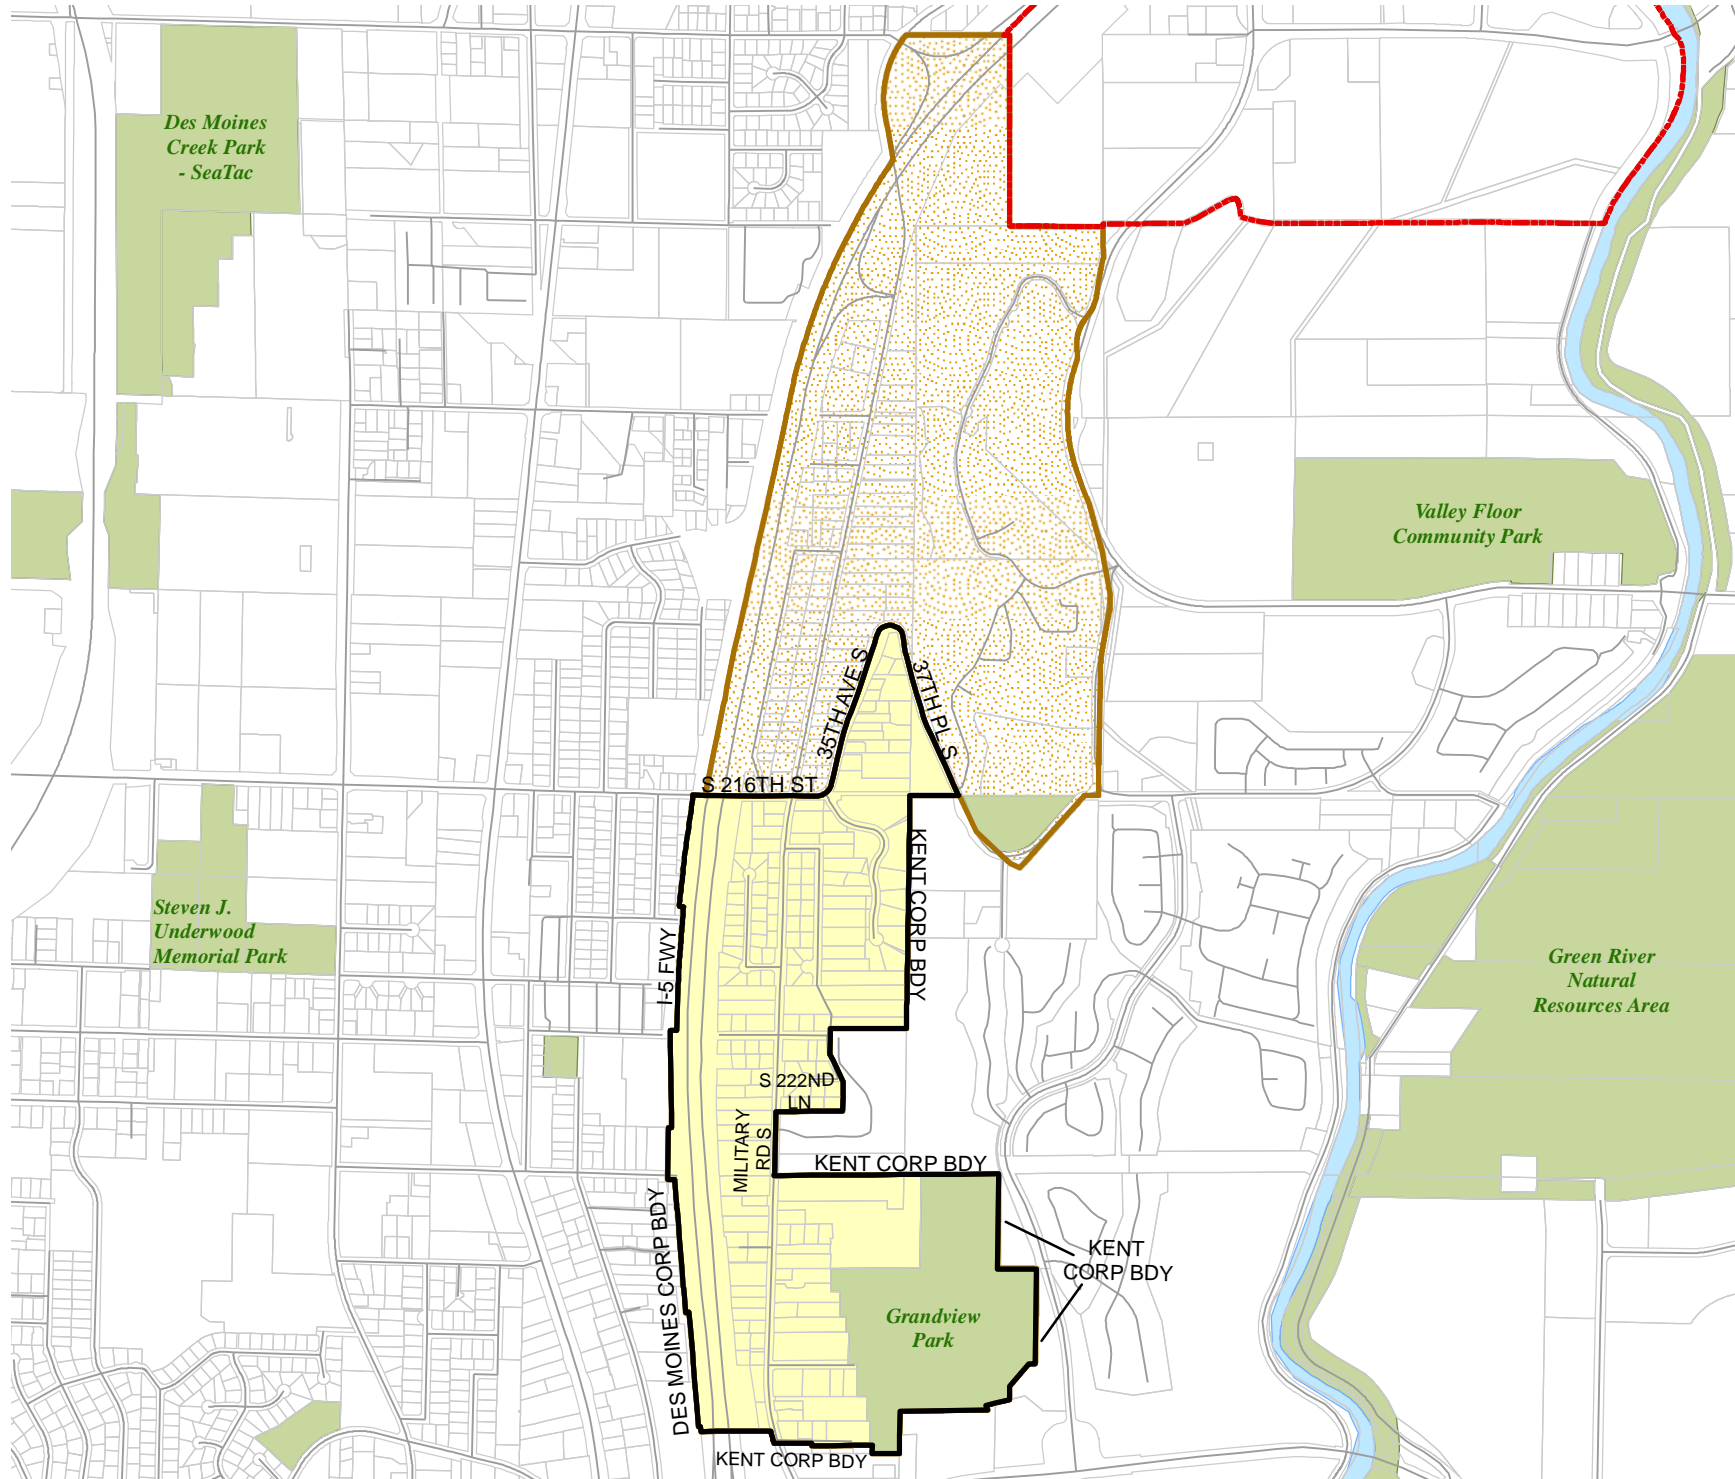

Legend

-  Legislative District Boundaries
-  Congressional District Boundaries
-  Council District Boundaries
-  New Precinct
-  Old Precinct(s)

Census Tract: Tract 028300	S-T-R: 10-22-04
--------------------------------------	---------------------------

2015 Precinct Alterations

Code	Precinct Name	LG	CG	CC
3704	SET 33-3704	33	9	5
1031	SET 33-1031	33	9	5

Legend

-  Legislative District Boundaries
-  Congressional District Boundaries
-  Council District Boundaries
-  New Precinct
-  Old Precinct(s)

Census Tract:	S-T-R:
Tract 029101	10-22-04

2015 Precinct Alterations

Code	Precinct Name	LG	CG	CC
1114	STACY	33	8	5
1114	STACY	33	8	5

Legend

-  Legislative District Boundaries
-  Congressional District Boundaries
-  Council District Boundaries
-  New Precinct
-  Old Precinct(s)

Census Tract: Tract 029700	S-T-R: 30-22-05
--------------------------------------	---------------------------