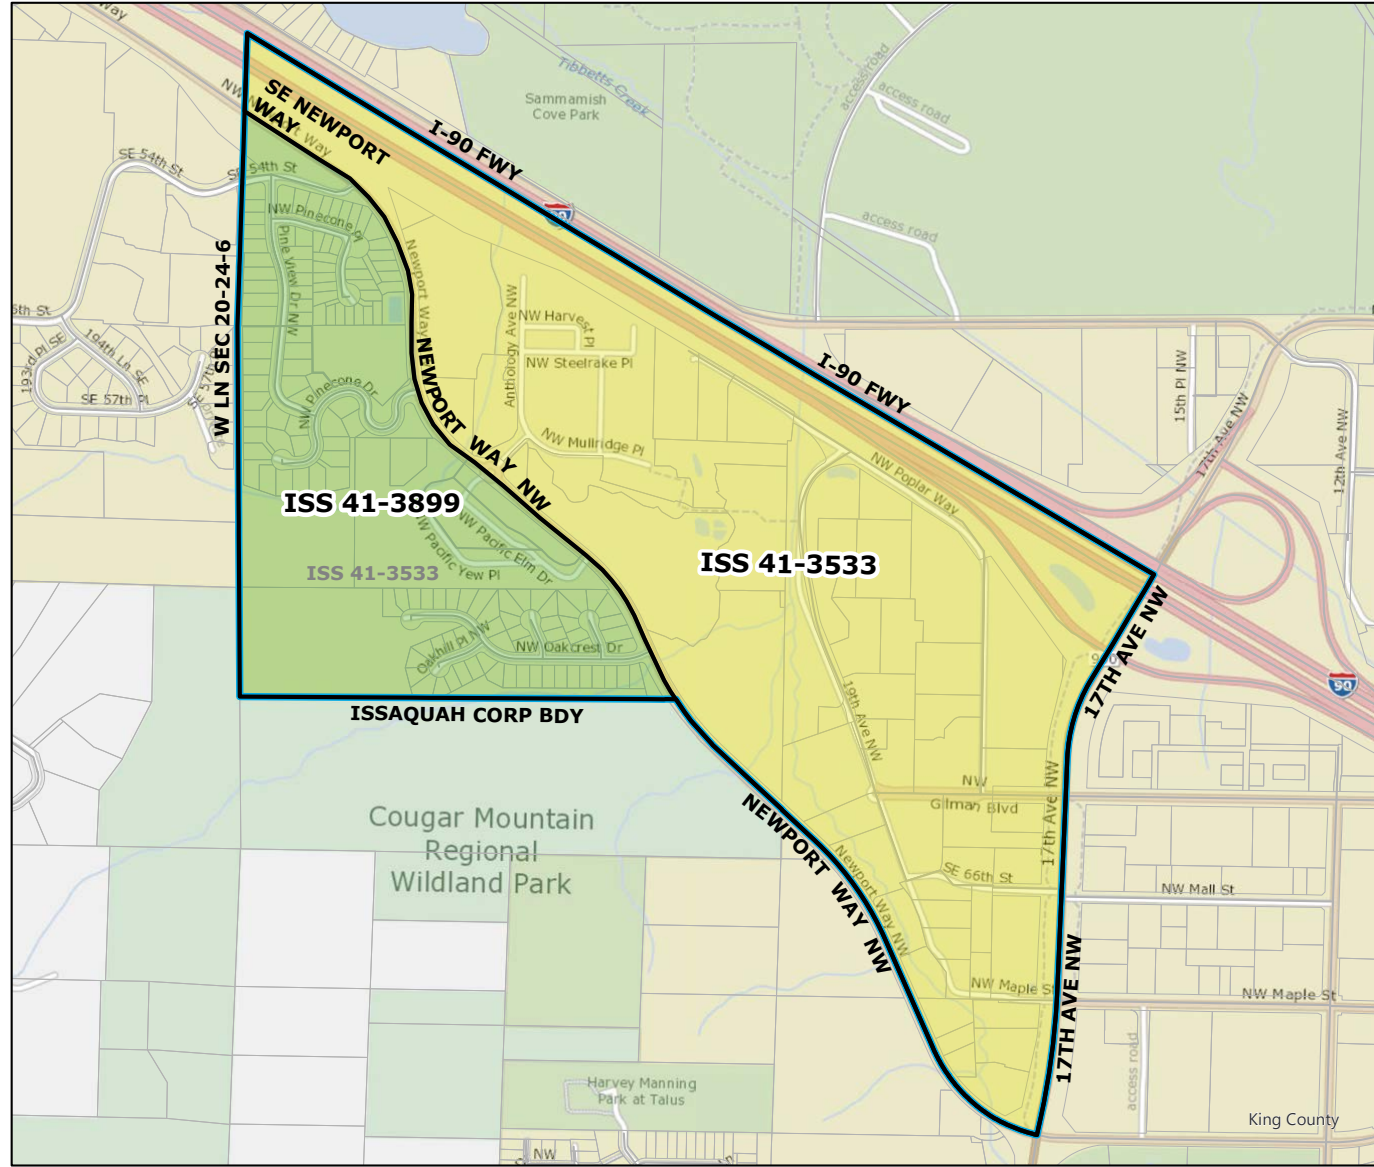

Legend

- Original Precinct(s)
- New Precinct(s)
- Altered Precinct(s)

2021 Precinct Alterations

Code	Precinct Name	LG	CG	CC
3898	ISS 41-3898	41	8	3
2409	ISS 41-2409	41	8	3

Original Precinct(s)				
2409	ISS 41-2409	41	8	3

*: Denotes precinct(s) that have been abolished.
 Precinct map produced by King County GIS Elections in accordance with KCC 1.12.101 & RCW 29A.16.040

Legend

- Original Precinct(s)
- New Precinct(s)
- Altered Precinct(s)