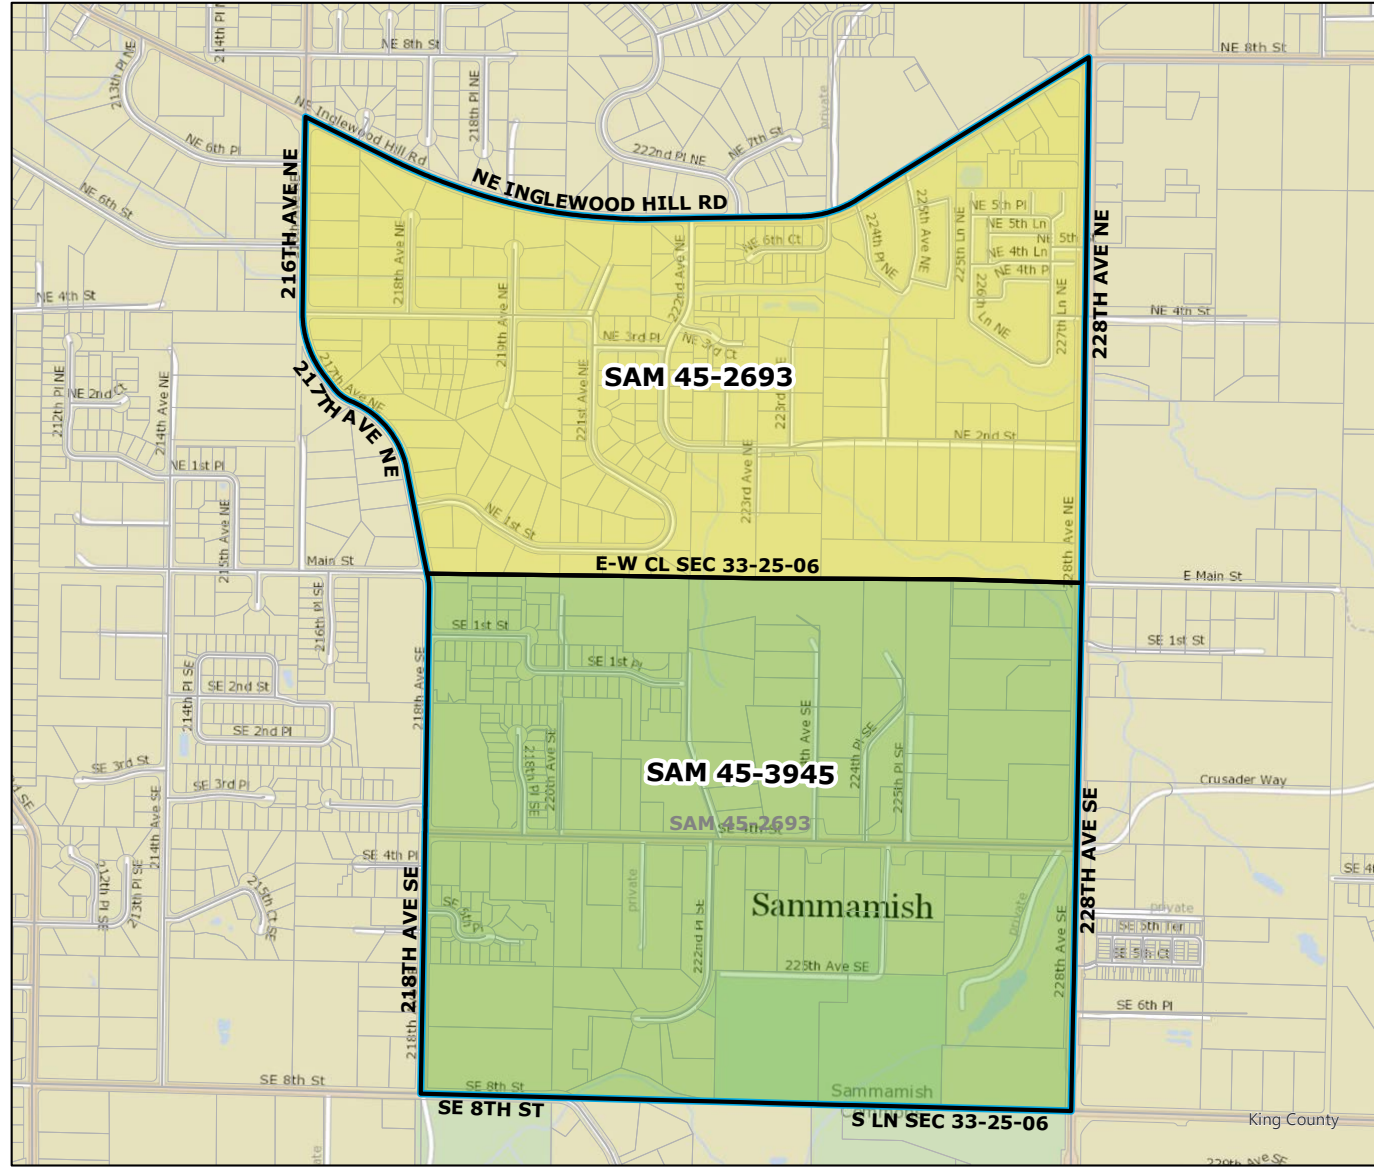

2021 Precinct Alterations

Code	Precinct Name	LG	CG	CC
3935	SAM 41-3935	41	8	3
3507	SAM 41-3507	41	8	3

Original Precinct(s)				
3507	SAM 41-3507	41	8	3

*: Denotes precinct(s) that have been abolished.
 Precinct map produced by King County GIS Elections in accordance with KCC 1.12.101 & RCW 29A.16.040

Legend

- Original Precinct(s)
- New Precinct(s)
- Altered Precinct(s)

2021 Precinct Alterations

Code	Precinct Name	LG	CG	CC
3945	SAM 45-3945	45	8	3
2693	SAM 45-2693	45	8	3

Original Precinct(s)				
2693	SAM 45-2693	45	8	3