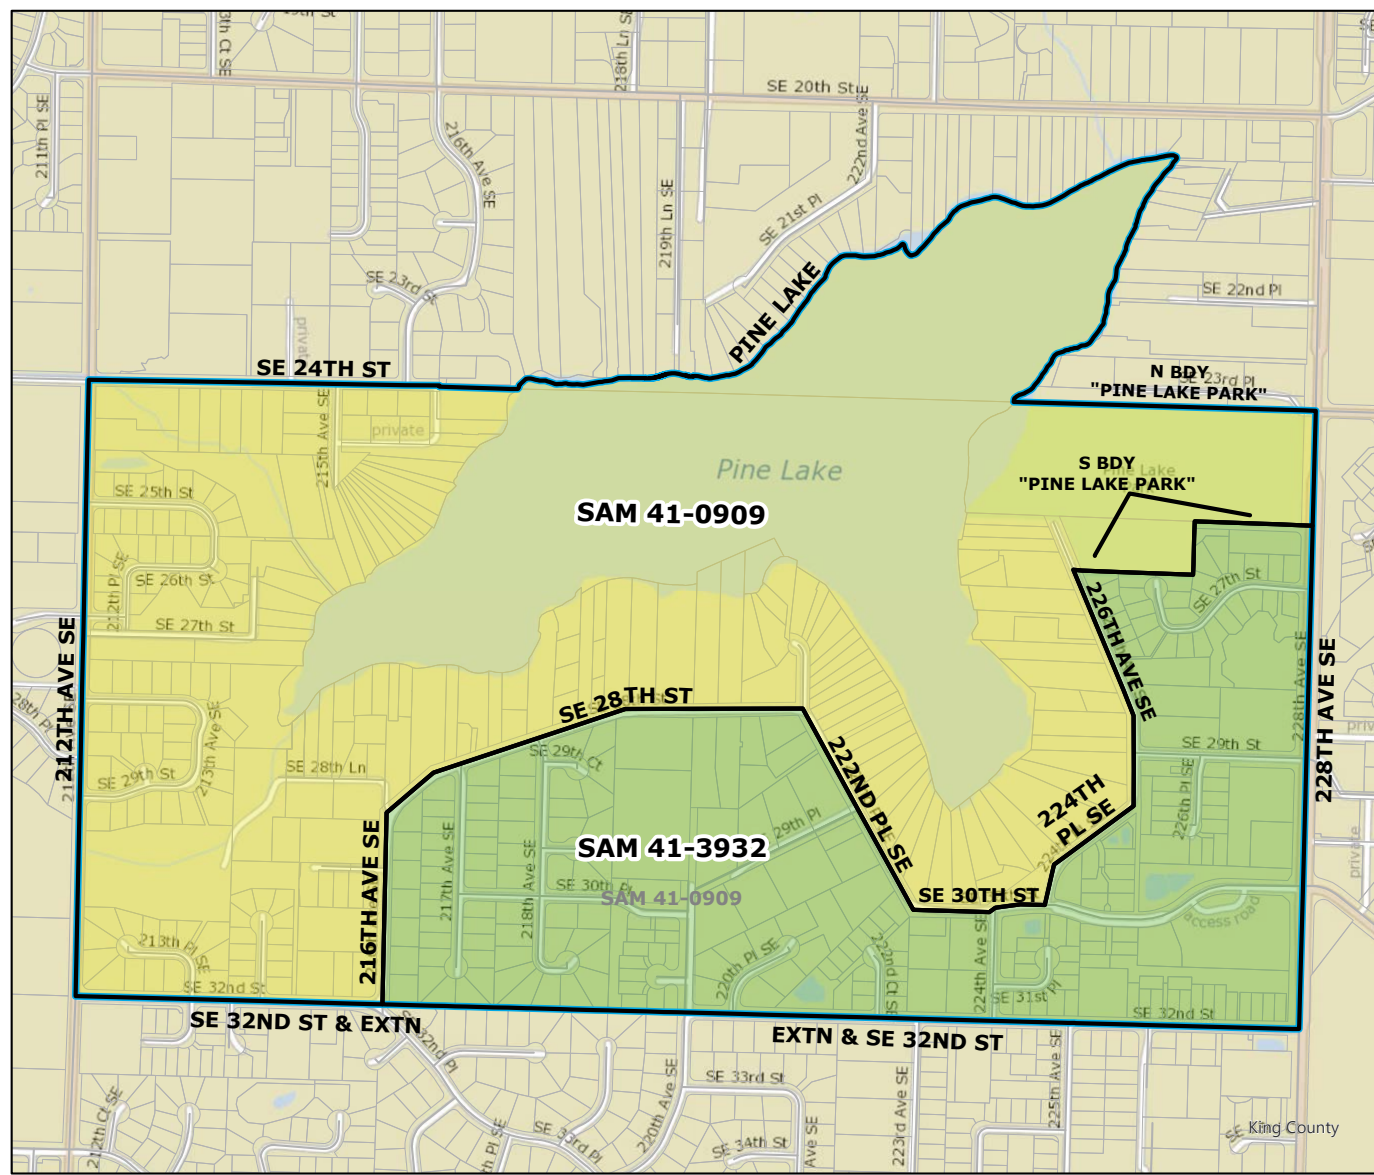

2021 Precinct Alterations

Code	Precinct Name	LG	CG	CC
3930	RED 48-3930	48	1	3
3147	RED 48-3147	48	1	3

Original Precinct(s)				
3147	RED 48-3147	48	1	3

*: Denotes precinct(s) that have been abolished.
 Precinct map produced by King County GIS Elections in accordance with KCC 1.12.101 & RCW 29A.16.040

Legend

- Original Precinct(s)
- New Precinct(s)
- Altered Precinct(s)

2021 Precinct Alterations

Code	Precinct Name	LG	CG	CC
3932	SAM 41-3932	41	8	3
0909	SAM 41-0909	41	8	3

Original Precinct(s)				
0909	SAM 41-0909	41	8	3