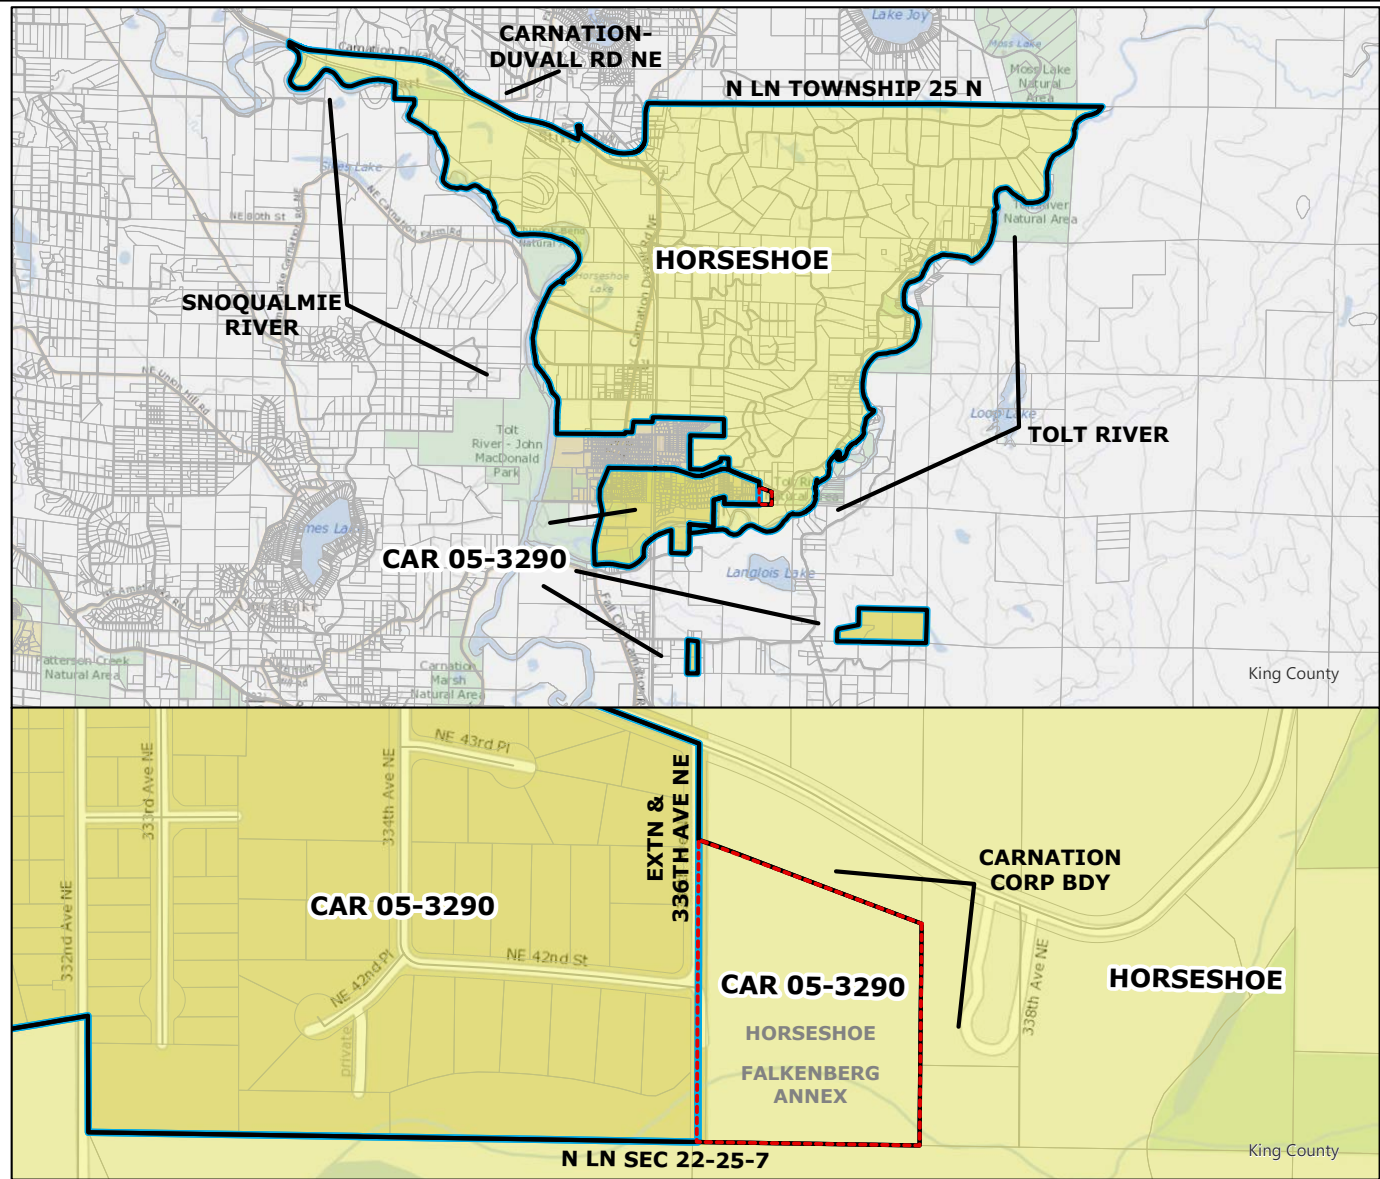

2021 Precinct Alterations

Code	Precinct Name	LG	CG	CC
3862	HARRIET	45	1	3
3283	ELSIE	45	1	3

Original Precinct(s)				
3283	ELSIE	45	1	3

*: Denotes precinct(s) that have been abolished.
 Precinct map produced by King County GIS Elections in accordance with KCC 1.12.101 & RCW 29A.16.040

Legend

- Original Precinct(s)
- New Precinct(s)
- Altered Precinct(s)

2021 Precinct Alterations

Code	Precinct Name	LG	CG	CC
3083	HORSESHOE	5	1	3
3290	CAR 05-3290	5	1	3
Original Precinct(s)				
3083	HORSESHOE	5	1	3
3290	CAR 05-3290	5	1	3

*: Denotes precinct(s) that have been abolished.
 Precinct map produced by King County GIS Elections in accordance with KCC 1.12.101 & RCW 29A.16.040

Legend

- Original Precinct(s)
- New Precinct(s)
- Altered Precinct(s)
- Annexation Area