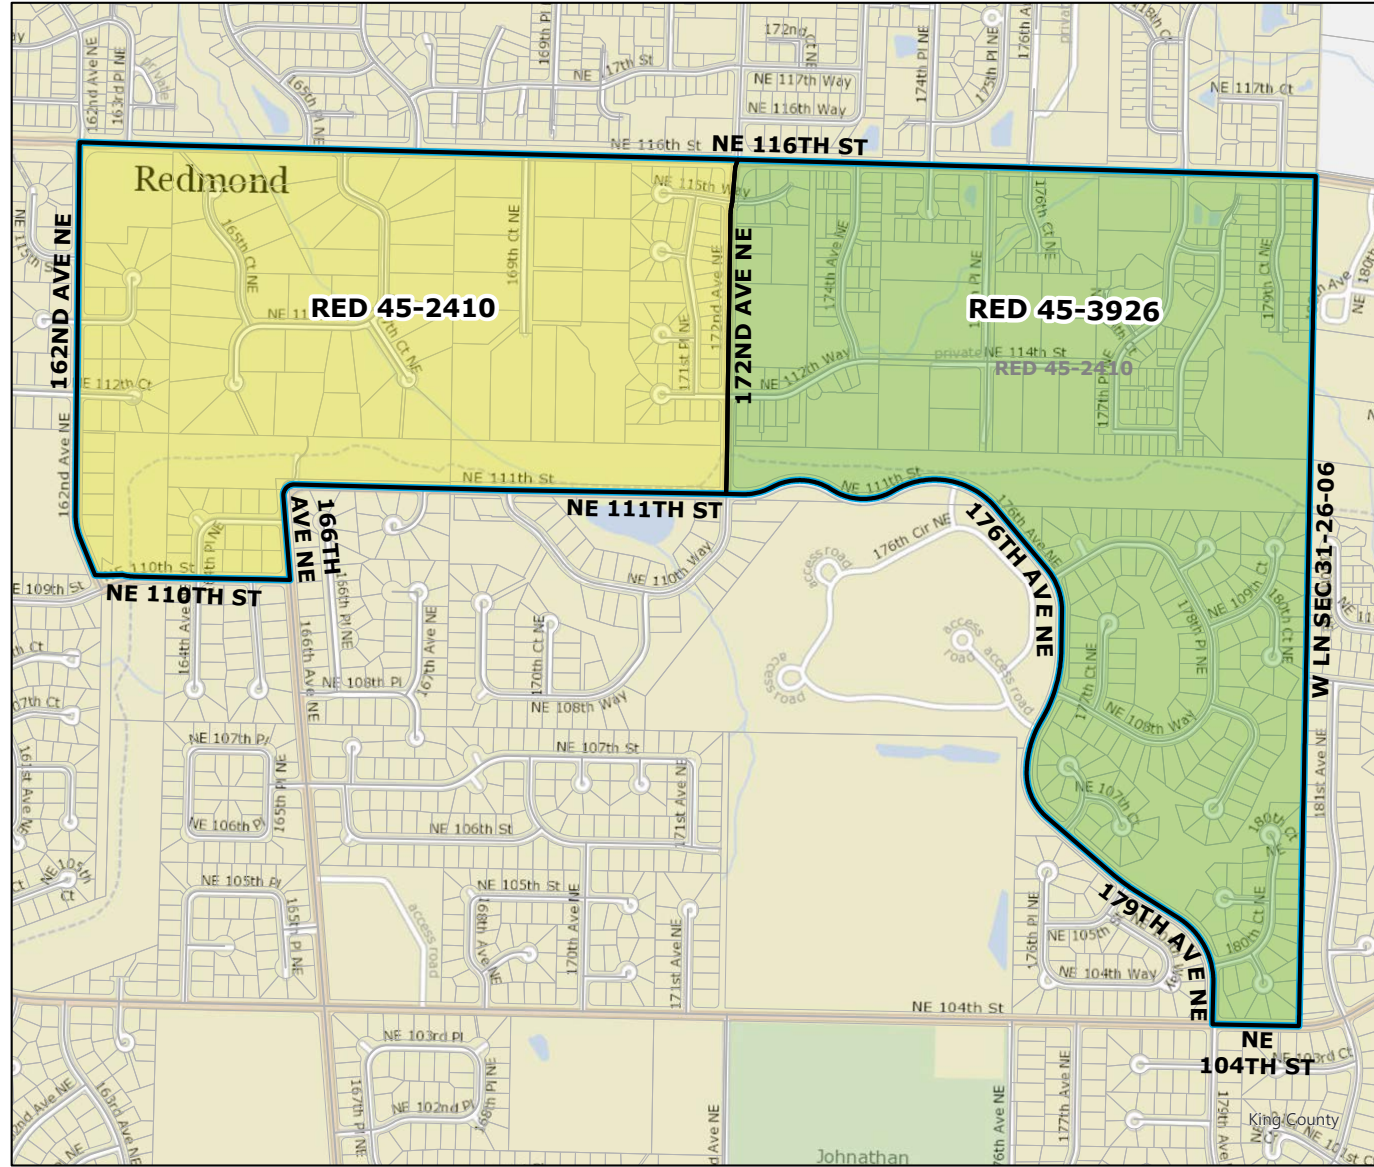

2021 Precinct Alterations

Code	Precinct Name	LG	CG	CC
3926	RED 45-3926	45	1	3
2410	RED 45-2410	45	1	3
Original Precinct(s)				
2410	RED 45-2410	45	1	3

*: Denotes precinct(s) that have been abolished.
Precinct map produced by King County GIS Elections in accordance with KCC 1.12.101 & RCW 29A.16.040

Legend

- Original Precinct(s)
- New Precinct(s)
- Altered Precinct(s)