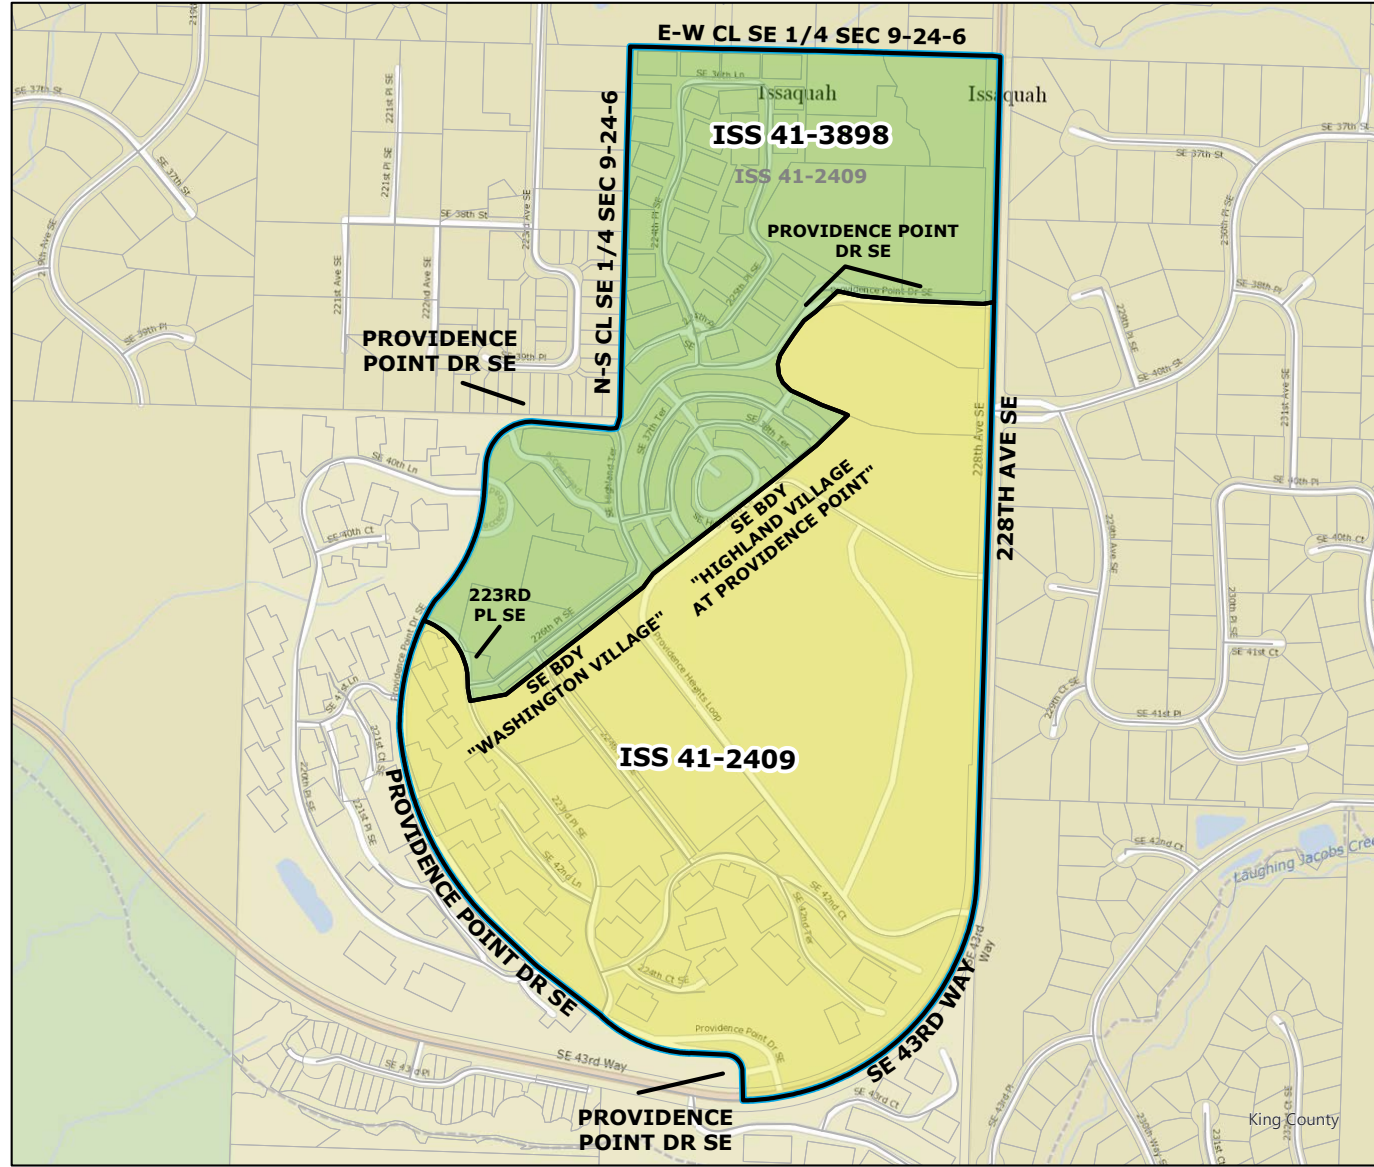

2021 Precinct Alterations

Code	Precinct Name	LG	CG	CC
3898	ISS 41-3898	41	8	3
2409	ISS 41-2409	41	8	3

Original Precinct(s)				
2409	ISS 41-2409	41	8	3

*: Denotes precinct(s) that have been abolished.
Precinct map produced by King County GIS Elections in accordance with KCC 1.12.101 & RCW 29A.16.040

Legend

- Original Precinct(s)
- New Precinct(s)
- Altered Precinct(s)