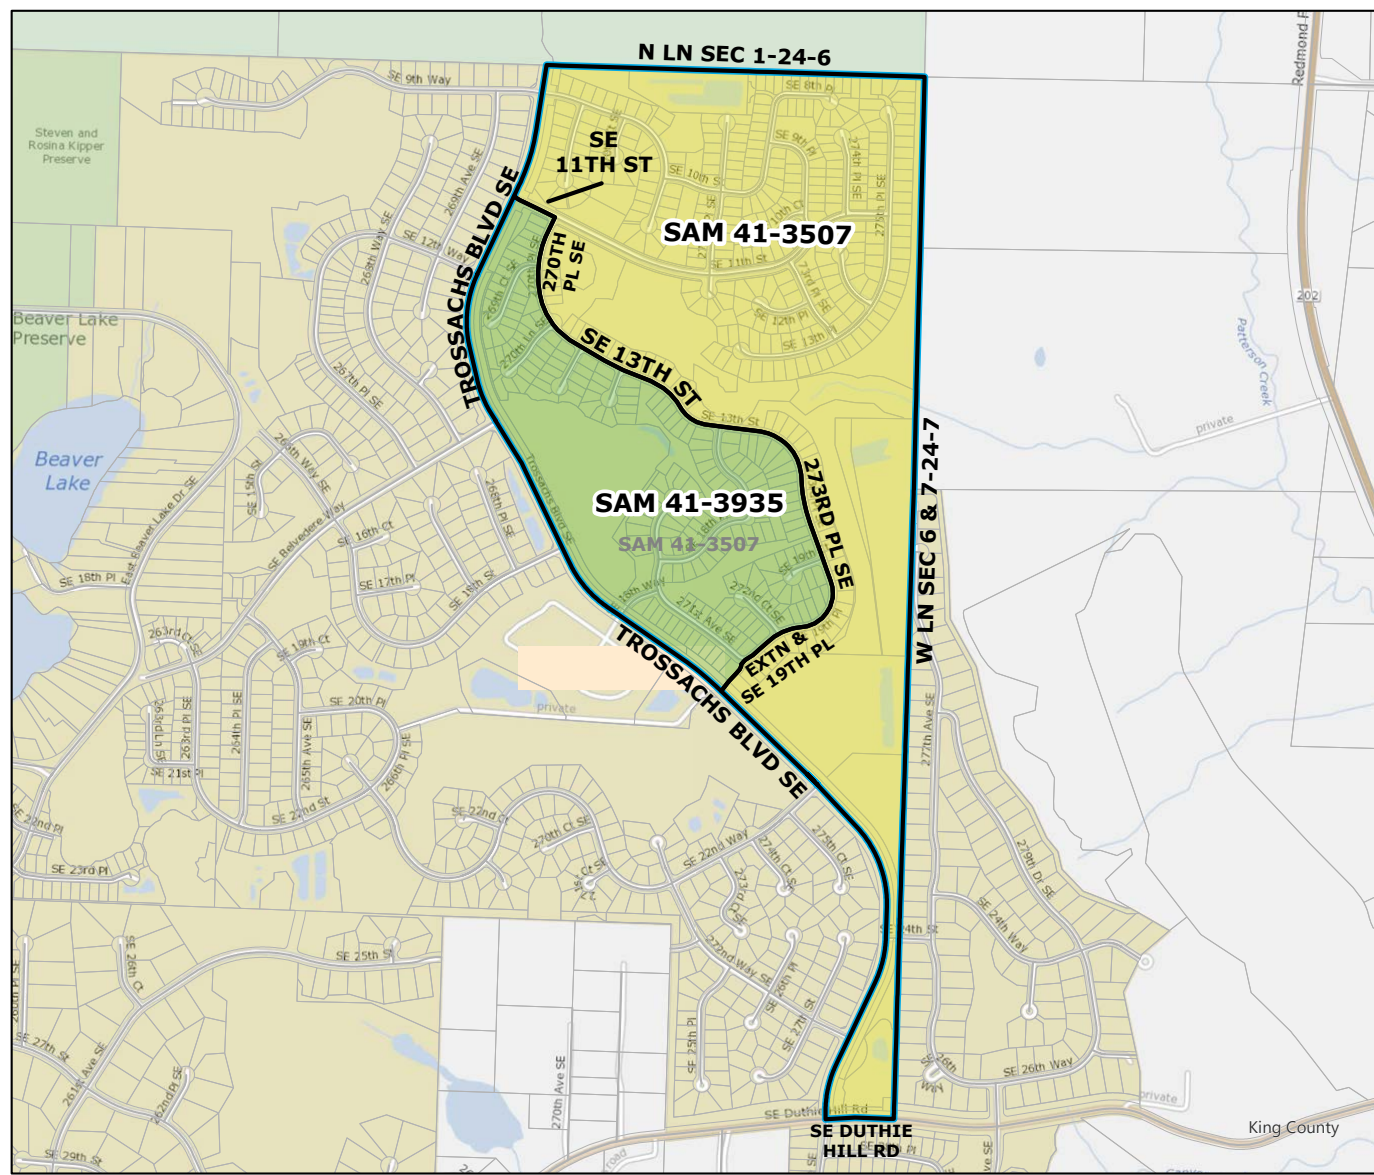

2021 Precinct Alterations

Code	Precinct Name	LG	CG	CC
3935	SAM 41-3935	41	8	3
3507	SAM 41-3507	41	8	3

Original Precinct(s)				
3507	SAM 41-3507	41	8	3

*: Denotes precinct(s) that have been abolished.
Precinct map produced by King County GIS Elections in accordance with KCC 1.12.101 & RCW 29A.16.040

Legend

- Original Precinct(s)
- New Precinct(s)
- Altered Precinct(s)