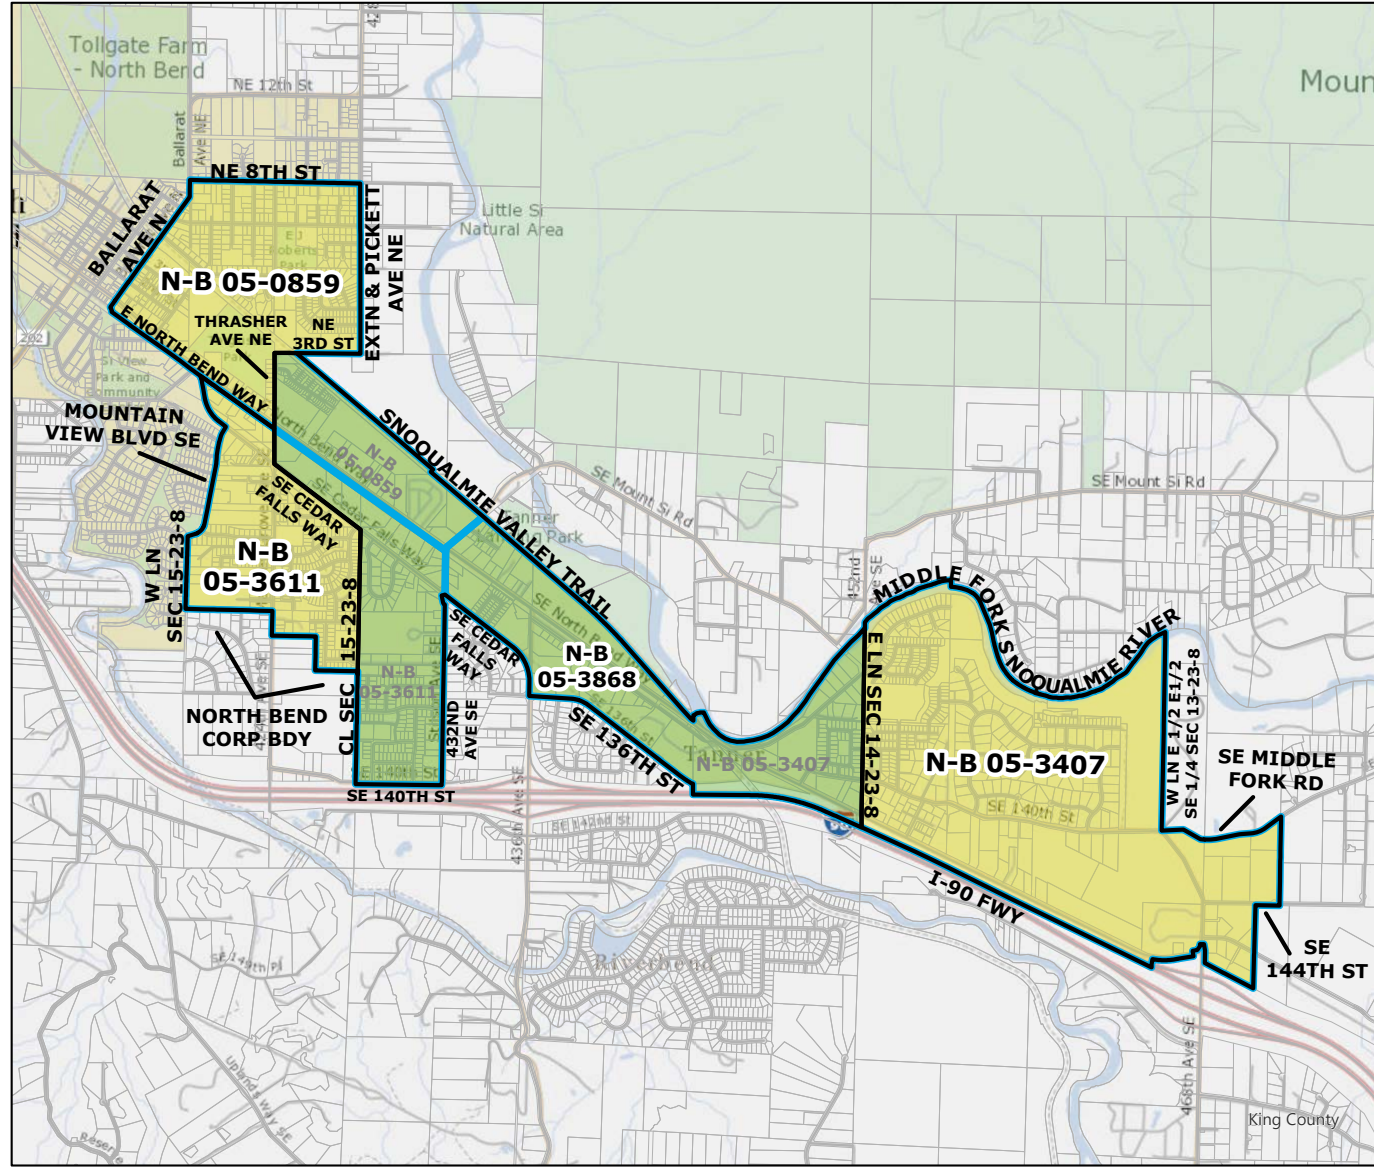

2021 Precinct Alterations

Code	Precinct Name	LG	CG	CC
3868	N-B 05-3868	5	8	3
0859	N-B 05-0859	5	8	3
3407	N-B 05-3407	5	8	3
3611	N-B 05-3611	5	8	3

Original Precinct(s)				
0859	N-B 05-0859	5	8	3
3407	N-B 05-3407	5	8	3
3611	N-B 05-3611	5	8	3

*: Denotes precinct(s) that have been abolished.
Precinct map produced by King County GIS Elections in accordance with KCC 1.12.101 & RCW 29A.16.040

Legend

- Original Precinct(s)
- New Precinct(s)
- Altered Precinct(s)