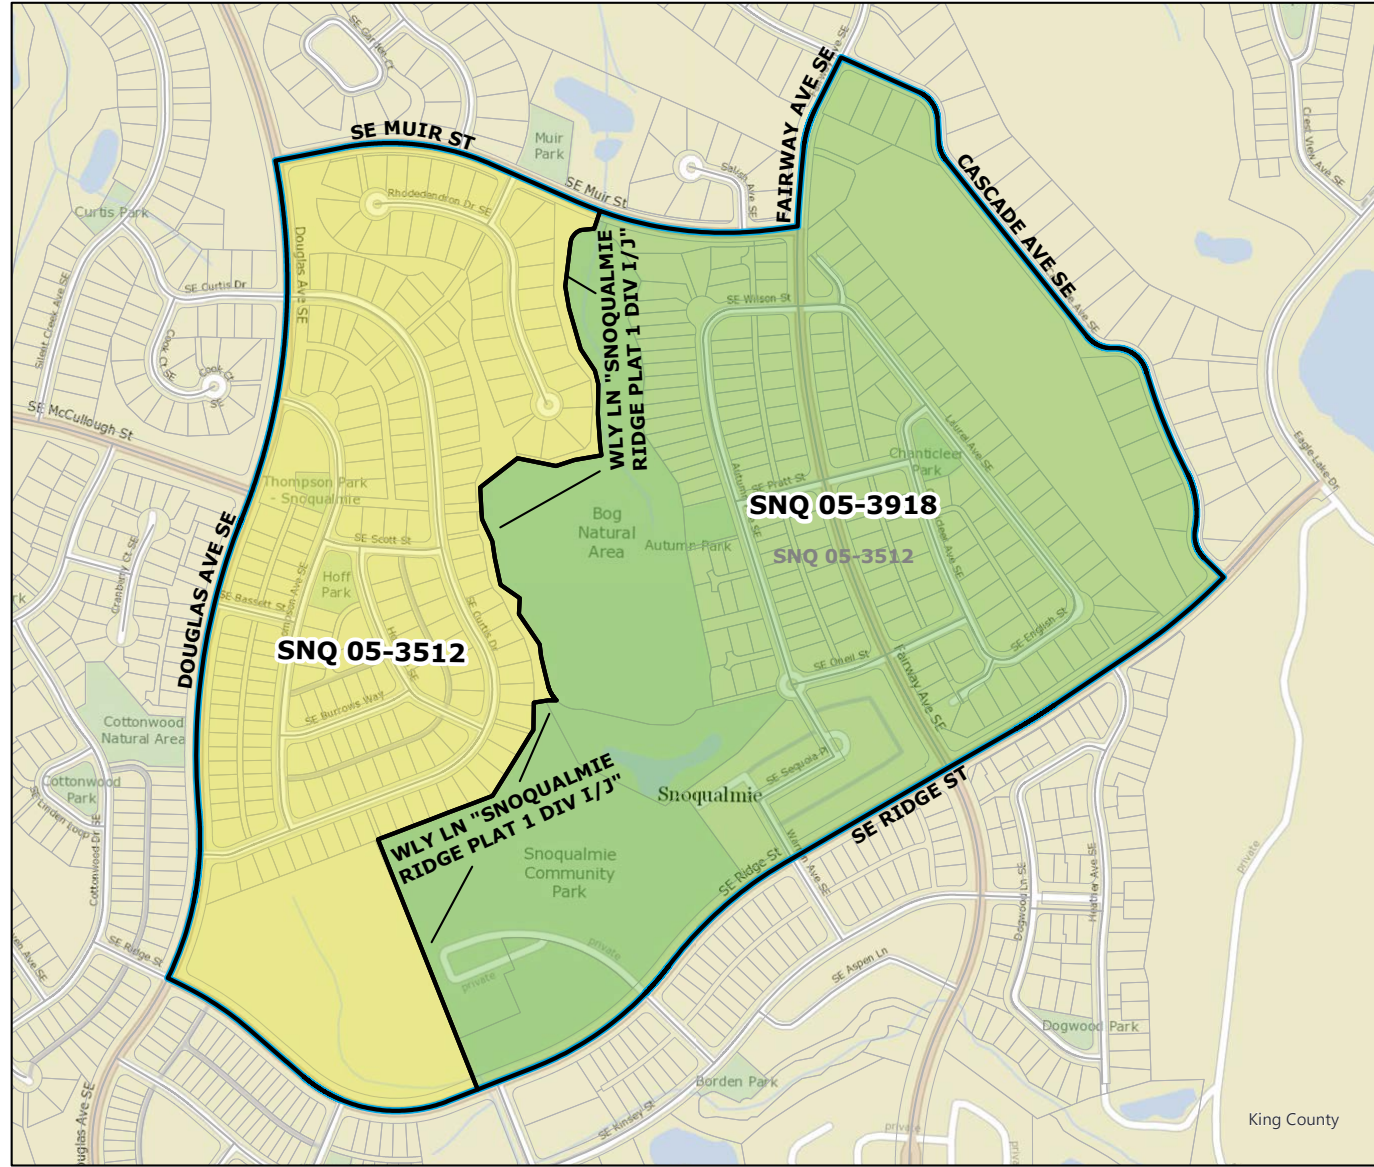

2021 Precinct Alterations

Code	Precinct Name	LG	CG	CC
3940	SAM 45-3940	45	8	3
2963	SAM 45-2963	45	8	3

Original Precinct(s)				
2963	SAM 45-2963	45	8	3

*: Denotes precinct(s) that have been abolished.
 Precinct map produced by King County GIS Elections in accordance with KCC 1.12.101 & RCW 29A.16.040

Legend

- Original Precinct(s)
- New Precinct(s)
- Altered Precinct(s)

2021 Precinct Alterations

Code	Precinct Name	LG	CG	CC
3941	SAM 45-3941	45	8	3
3386	SAM 45-3386	45	8	3
Original Precinct(s)				
3386	SAM 45-3386	45	8	3

*: Denotes precinct(s) that have been abolished.
 Precinct map produced by King County GIS Elections in accordance with KCC 1.12.101 & RCW 29A.16.040

Legend

- Original Precinct(s)
- New Precinct(s)
- Altered Precinct(s)