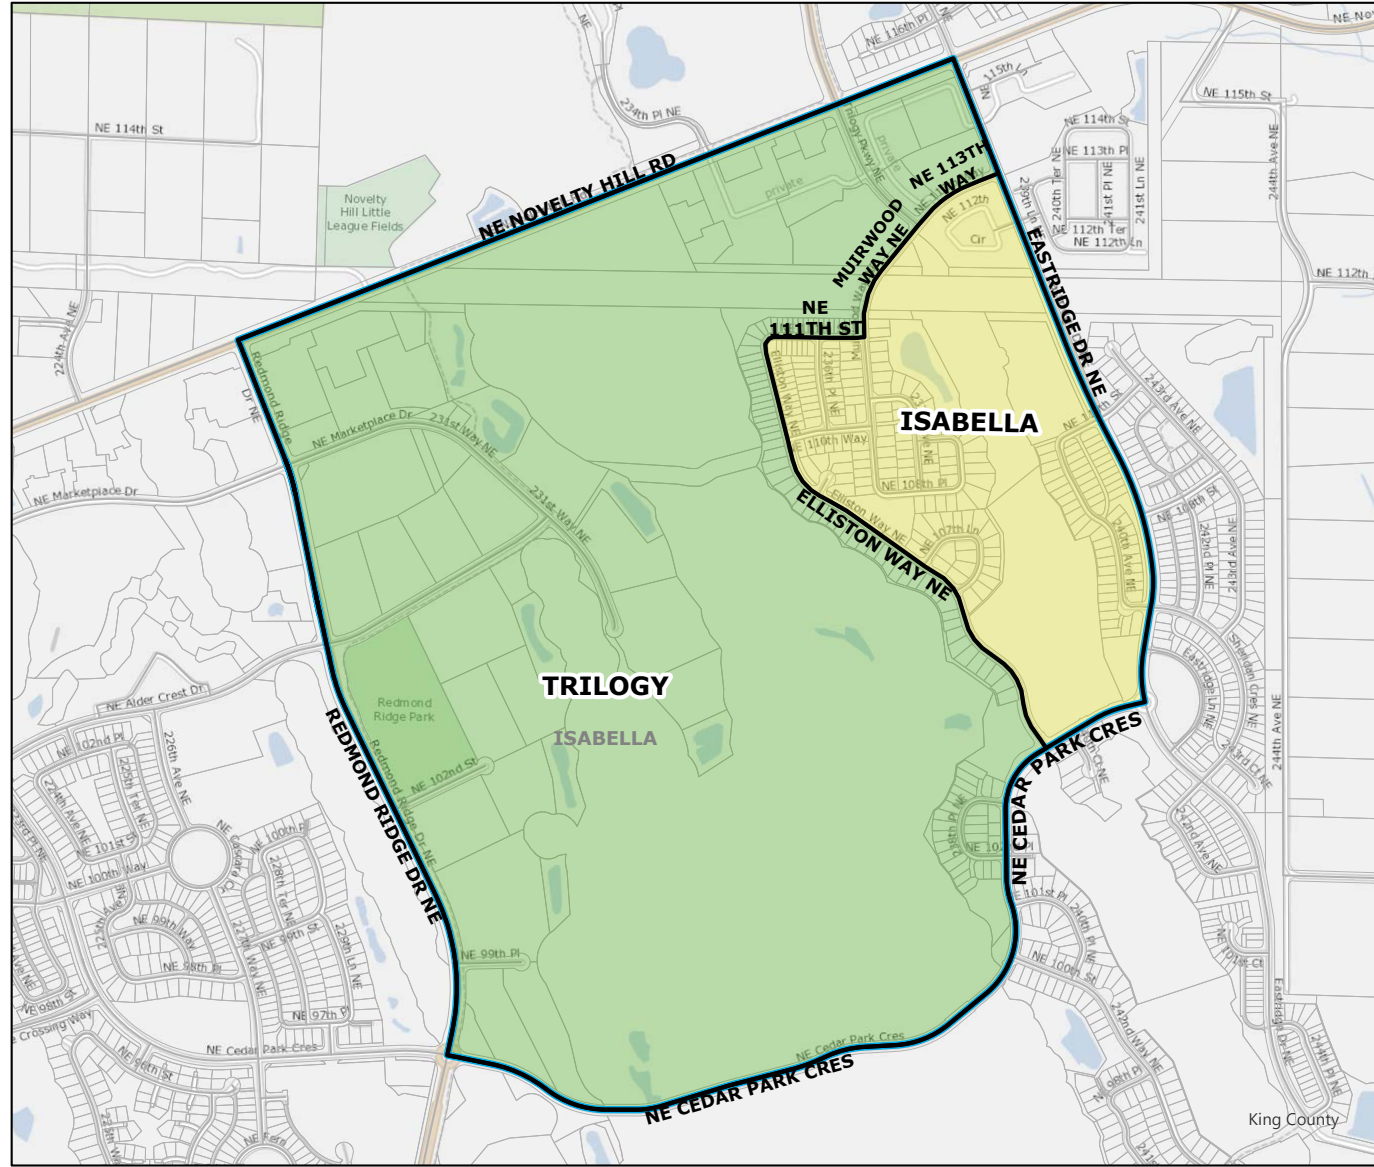

Legend

- Original Precinct(s)
- New Precinct(s)
- Altered Precinct(s)

2021 Precinct Alterations

Code	Precinct Name	LG	CG	CC
3083	HORSESHOE	5	1	3
3290	CAR 05-3290	5	1	3
Original Precinct(s)				
3083	HORSESHOE	5	1	3
3290	CAR 05-3290	5	1	3

*: Denotes precinct(s) that have been abolished.
 Precinct map produced by King County GIS Elections in accordance with KCC 1.12.101 & RCW 29A.16.040

Legend

- Original Precinct(s)
- New Precinct(s)
- Altered Precinct(s)
- Annexation Area