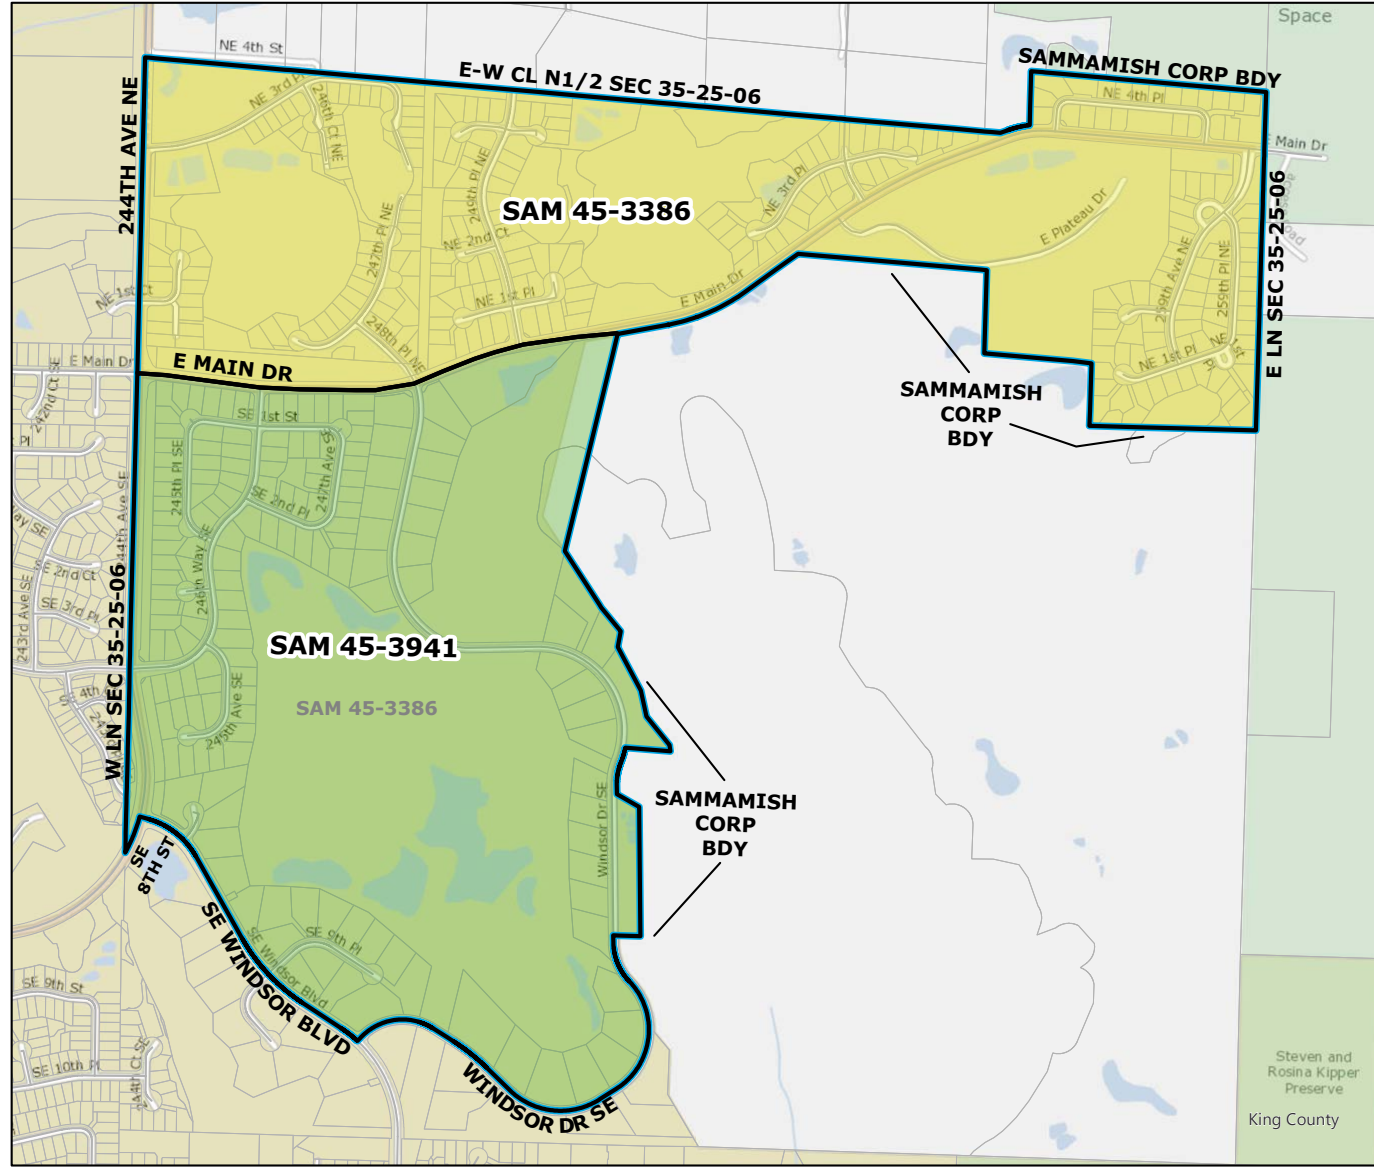

2021 Precinct Alterations

Code	Precinct Name	LG	CG	CC
3940	SAM 45-3940	45	8	3
2963	SAM 45-2963	45	8	3

Original Precinct(s)				
2963	SAM 45-2963	45	8	3

*: Denotes precinct(s) that have been abolished.
 Precinct map produced by King County GIS Elections in accordance with KCC 1.12.101 & RCW 29A.16.040

Legend

- Original Precinct(s)
- New Precinct(s)
- Altered Precinct(s)

2021 Precinct Alterations

Code	Precinct Name	LG	CG	CC
3941	SAM 45-3941	45	8	3
3386	SAM 45-3386	45	8	3
Original Precinct(s)				
3386	SAM 45-3386	45	8	3