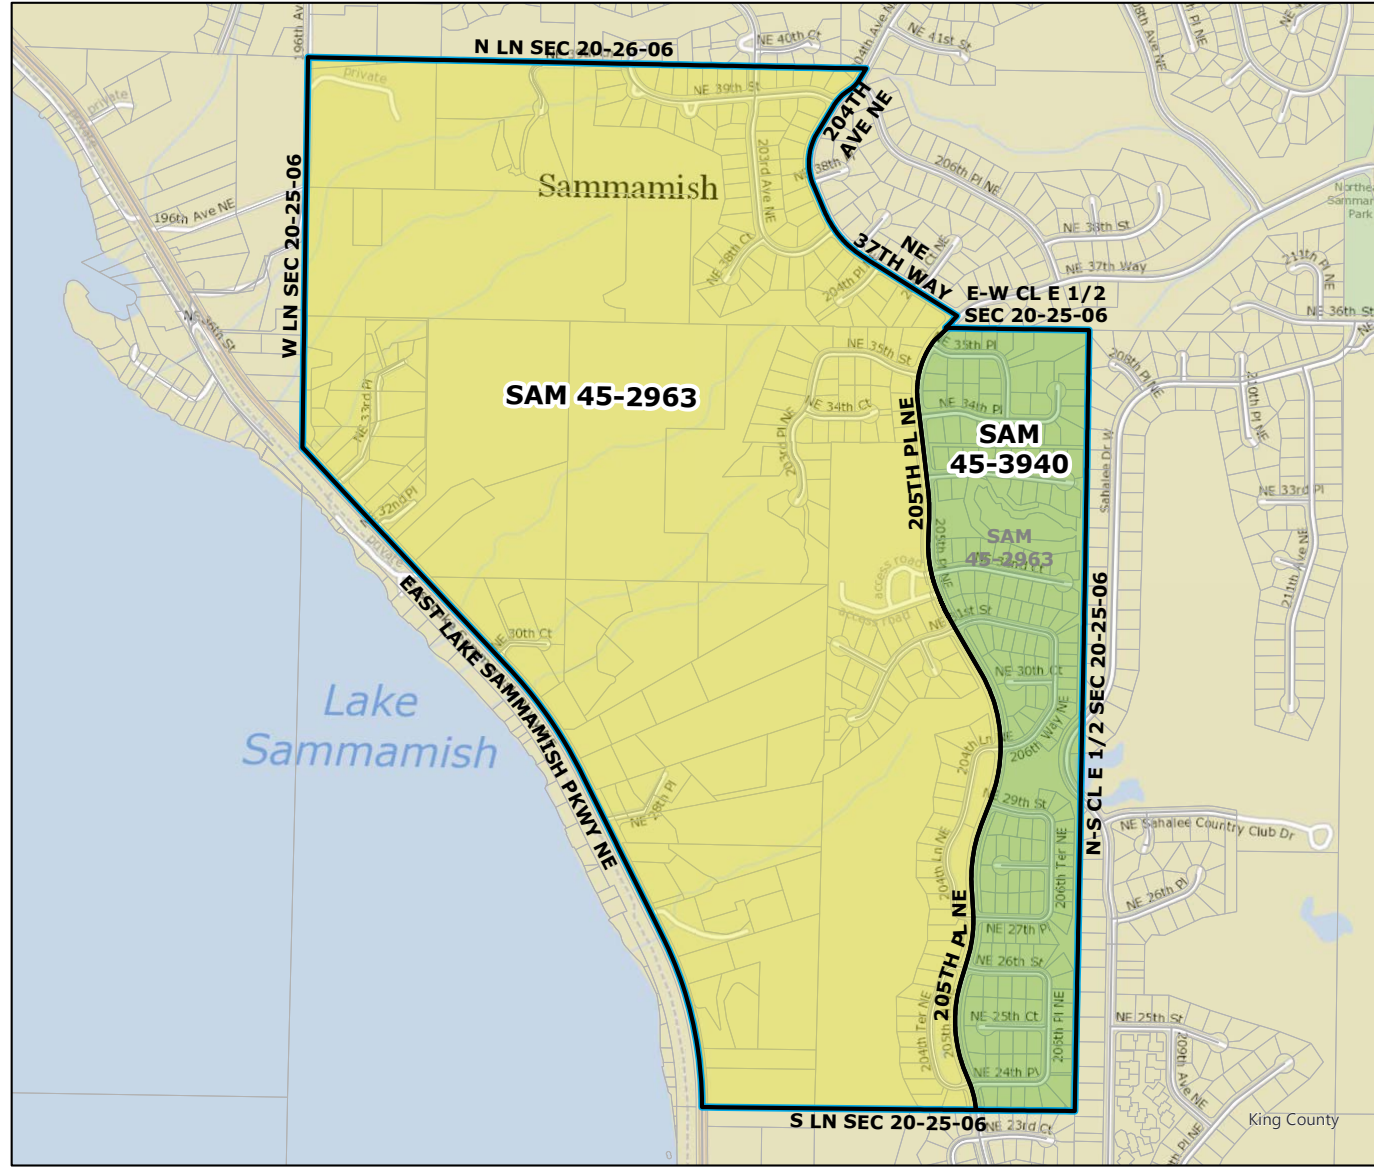

2021 Precinct Alterations

Code	Precinct Name	LG	CG	CC
3940	SAM 45-3940	45	8	3
2963	SAM 45-2963	45	8	3

Original Precinct(s)				
2963	SAM 45-2963	45	8	3

*: Denotes precinct(s) that have been abolished.
Precinct map produced by King County GIS Elections in accordance with KCC 1.12.101 & RCW 29A.16.040

Legend

- Original Precinct(s)
- New Precinct(s)
- Altered Precinct(s)