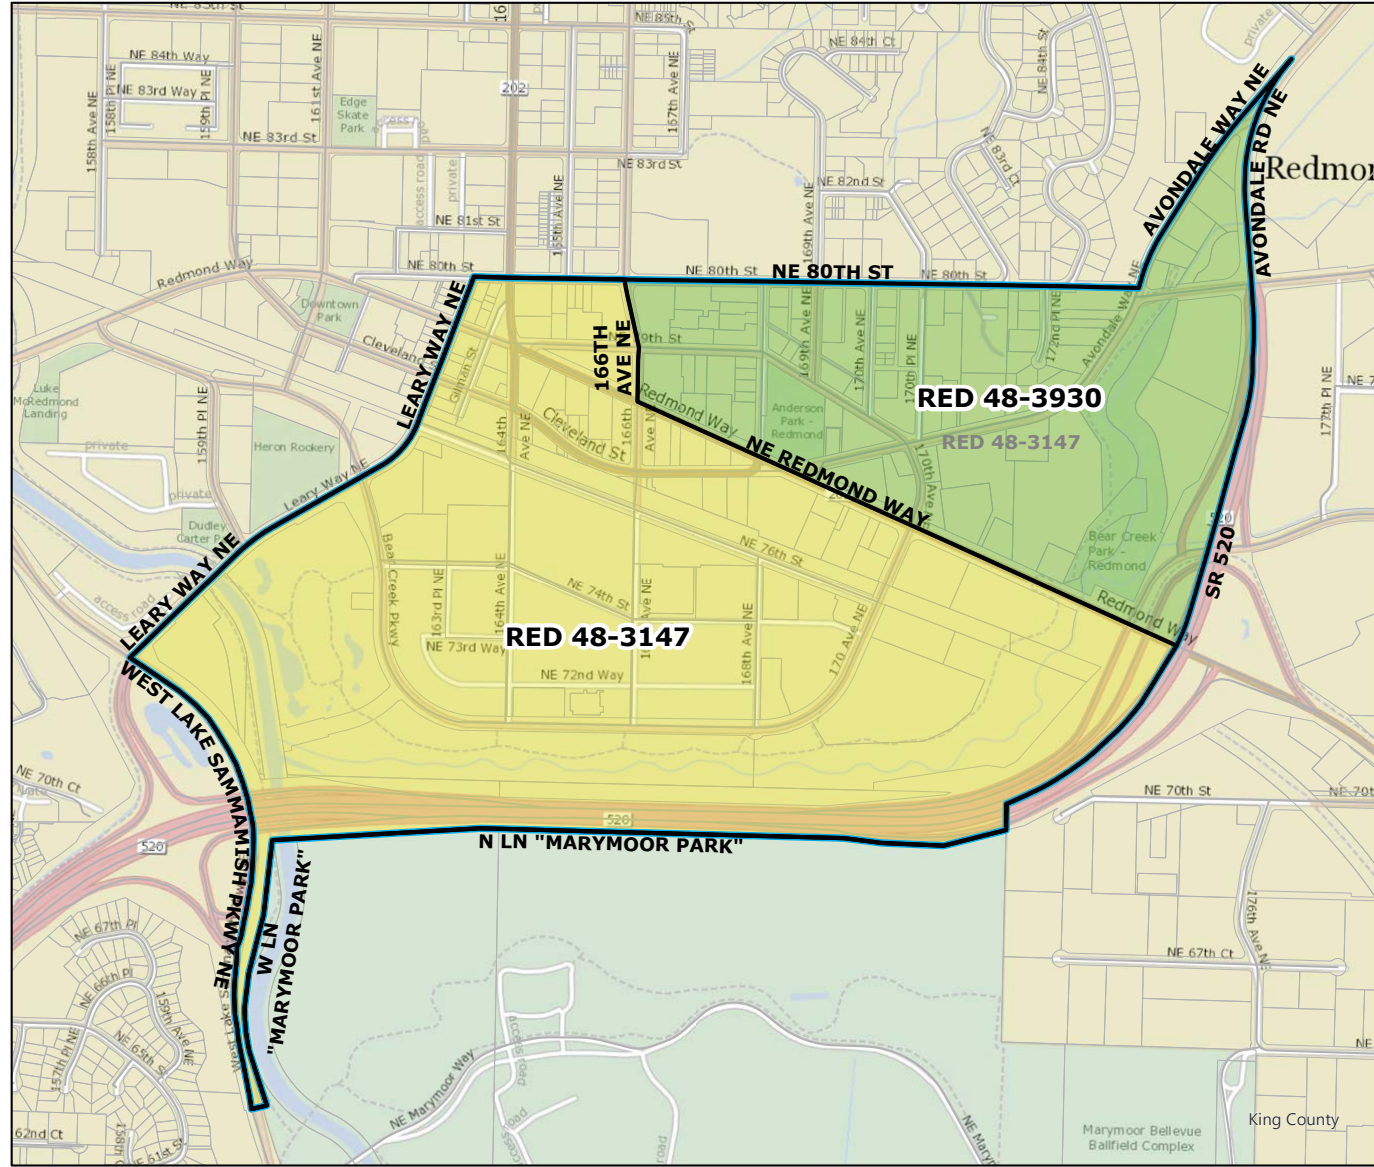

Legend

- Original Precinct(s)
- New Precinct(s)
- Altered Precinct(s)

2021 Precinct Alterations

Code	Precinct Name	LG	CG	CC
3926	RED 45-3926	45	1	3
2410	RED 45-2410	45	1	3
Original Precinct(s)				
2410	RED 45-2410	45	1	3

*: Denotes precinct(s) that have been abolished.
 Precinct map produced by King County GIS Elections in accordance with KCC 1.12.101 & RCW 29A.16.040

Legend

- Original Precinct(s)
- New Precinct(s)
- Altered Precinct(s)