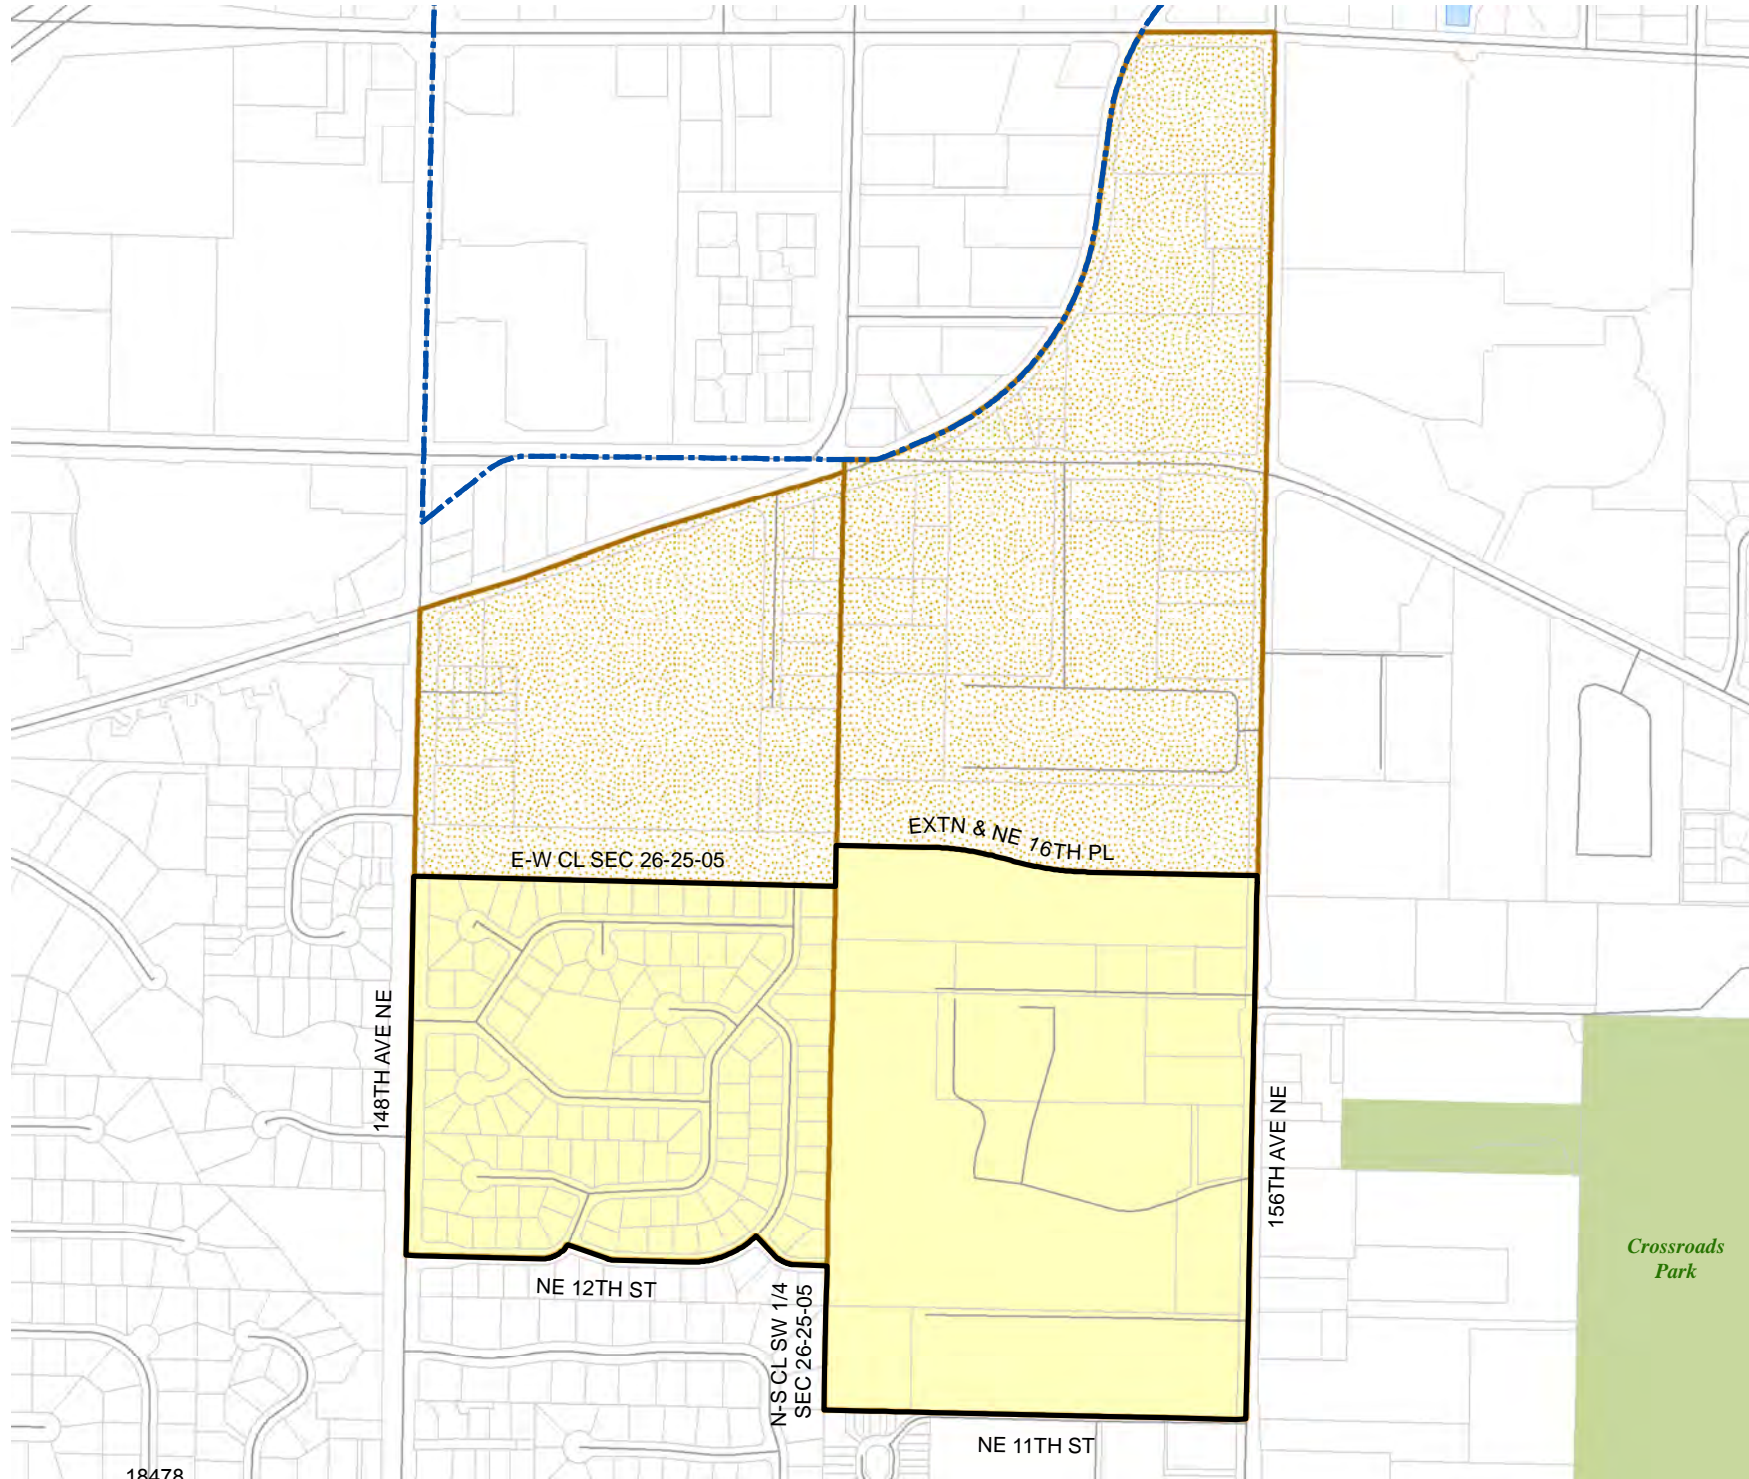

Census Tract:	S-T-R:
Tract 023803	29-25-05

2017 Precinct Alterations

Code	Precinct Name	LG	CG	CC
0212	BEL 48-0212	48	9	6
0212	BEL 48-0212	48	9	6
0216	BEL 48-0216	48	9	6

Legend

-  Legislative District Boundaries
-  Congressional District Boundaries
-  Council District Boundaries
-  New Precinct
-  Old Precinct(s)

Census Tract: Tract 023201	S-T-R: 26-25-05
--------------------------------------	---------------------------

2017 Precinct Alterations

Code	Precinct Name	LG	CG	CC
0216	BEL 48-0216	48	9	6
0216	BEL 48-0216	48	9	6
0212	BEL 48-0212	48	9	6

Legend

-  Legislative District Boundaries
-  Congressional District Boundaries
-  Council District Boundaries
-  New Precinct
-  Old Precinct(s)

Census Tract: Tract 023201	S-T-R: 26-25-05
--------------------------------------	---------------------------

Census Tract:	S-T-R:
Tract 022701	17-25-05