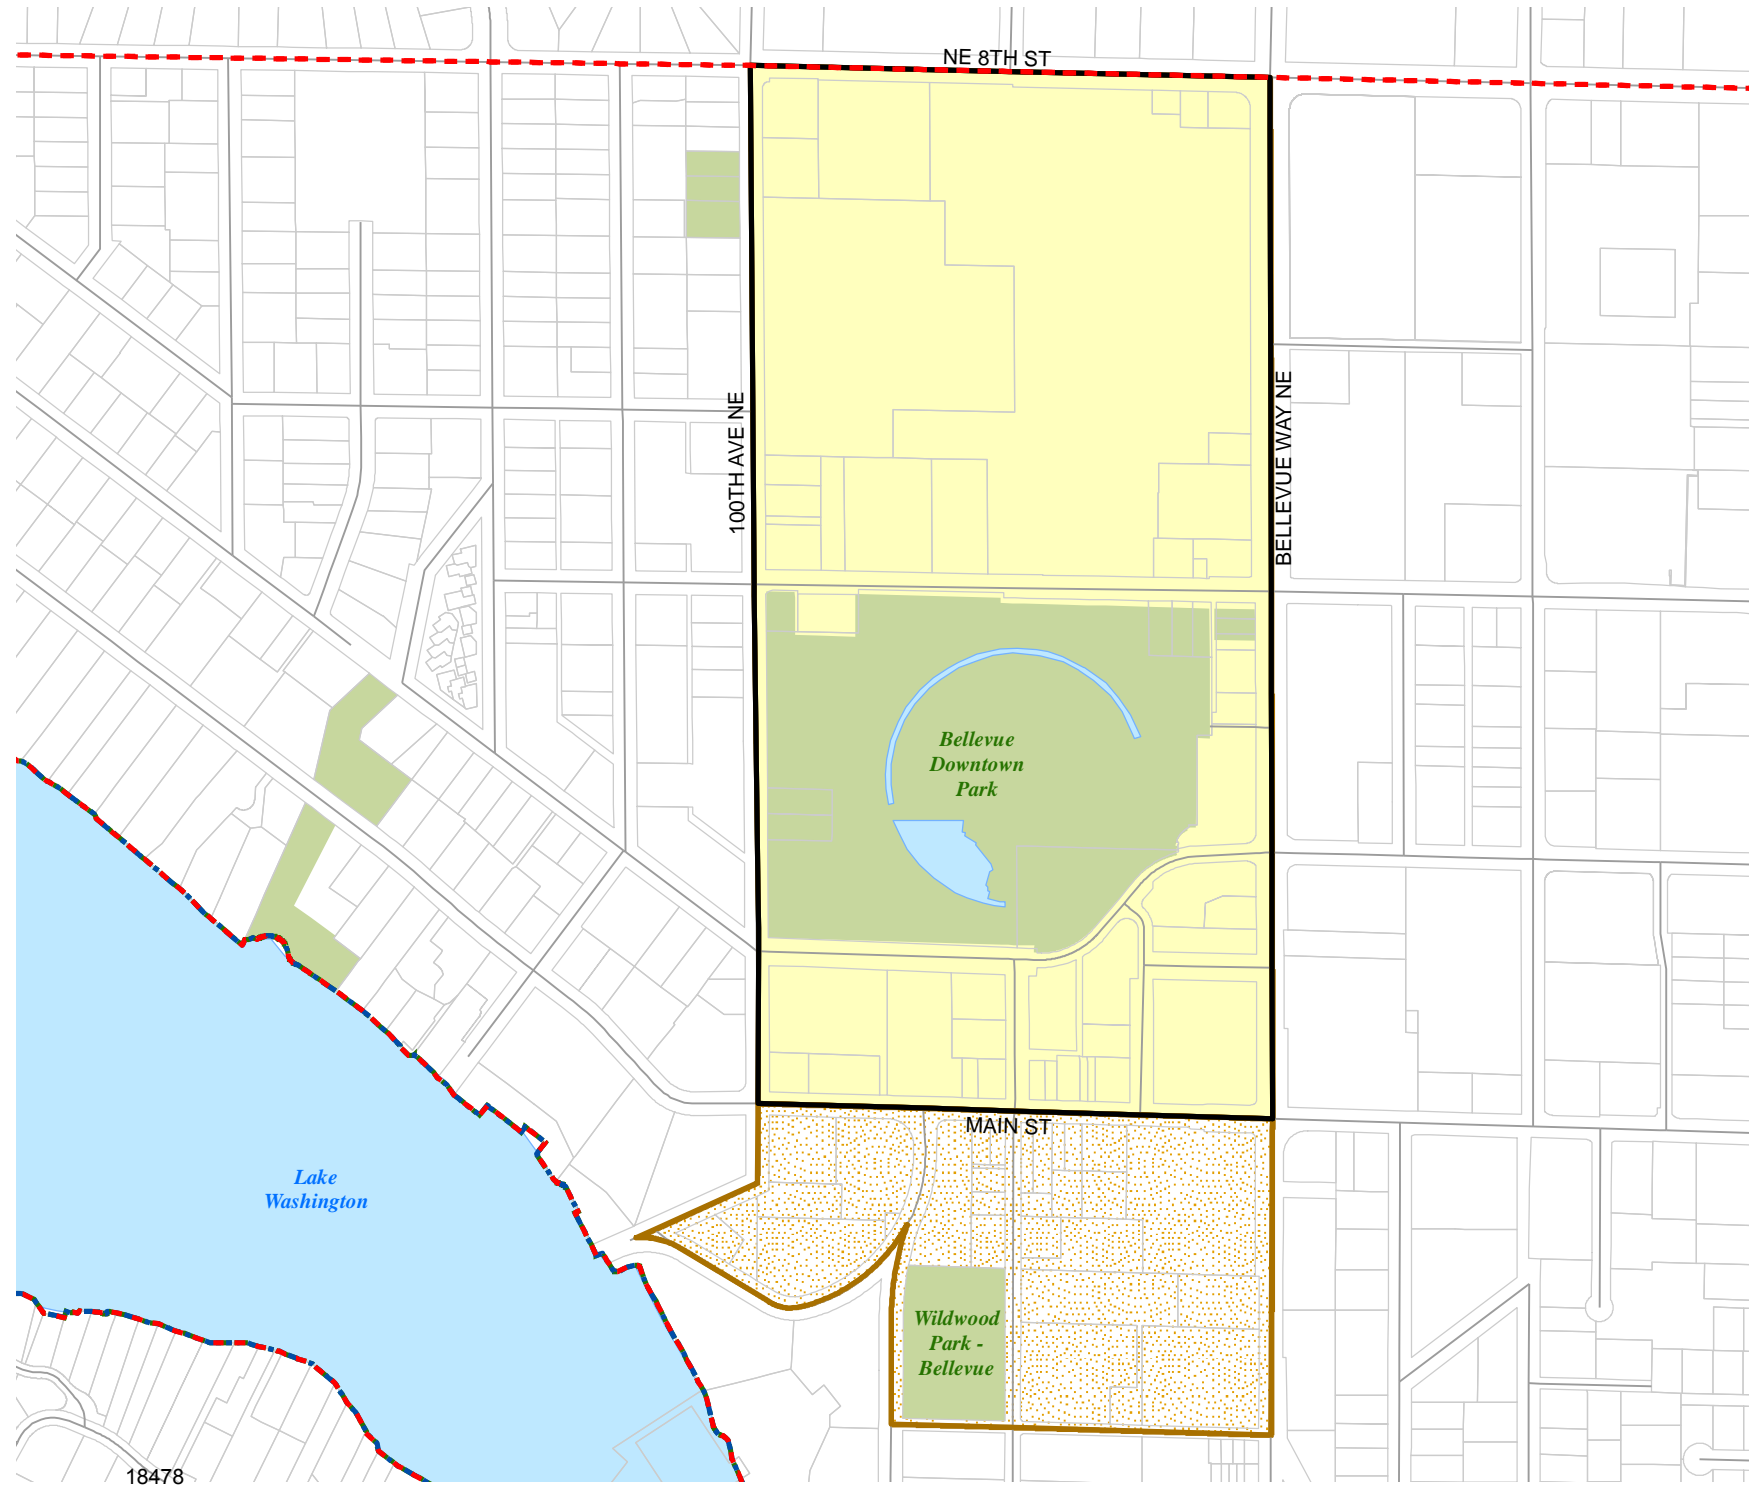

2017 Precinct Alterations

Code	Precinct Name	LG	CG	CC
0206	BEL 41-0206	41	9	6
0206	BEL 41-0206	41	9	6

Legend

-  Legislative District Boundaries
-  Congressional District Boundaries
-  Council District Boundaries
-  New Precinct
-  Old Precinct(s)

Census Tract:	S-T-R:
Tract 023804	32-25-05

2017 Precinct Alterations

Code	Precinct Name	LG	CG	CC
3759	BEL 41-3759	41	9	6
0206	BEL 41-0206	41	9	6

Legend

-  Legislative District Boundaries
-  Congressional District Boundaries
-  Council District Boundaries
-  New Precinct
-  Old Precinct(s)

Census Tract:	S-T-R:
Tract 023804	32-25-05

2017 Precinct Alterations

Code	Precinct Name	LG	CG	CC
0198	BEL 48-0198	48	9	6
0198	BEL 48-0198	48	9	6

Legend

-  Legislative District Boundaries
-  Congressional District Boundaries
-  Council District Boundaries
-  New Precinct
-  Old Precinct(s)

Legend

-  Legislative District Boundaries
-  Congressional District Boundaries
-  Council District Boundaries
-  New Precinct
-  Old Precinct(s)

Census Tract: Tract 023201	S-T-R: 26-25-05
--------------------------------------	---------------------------