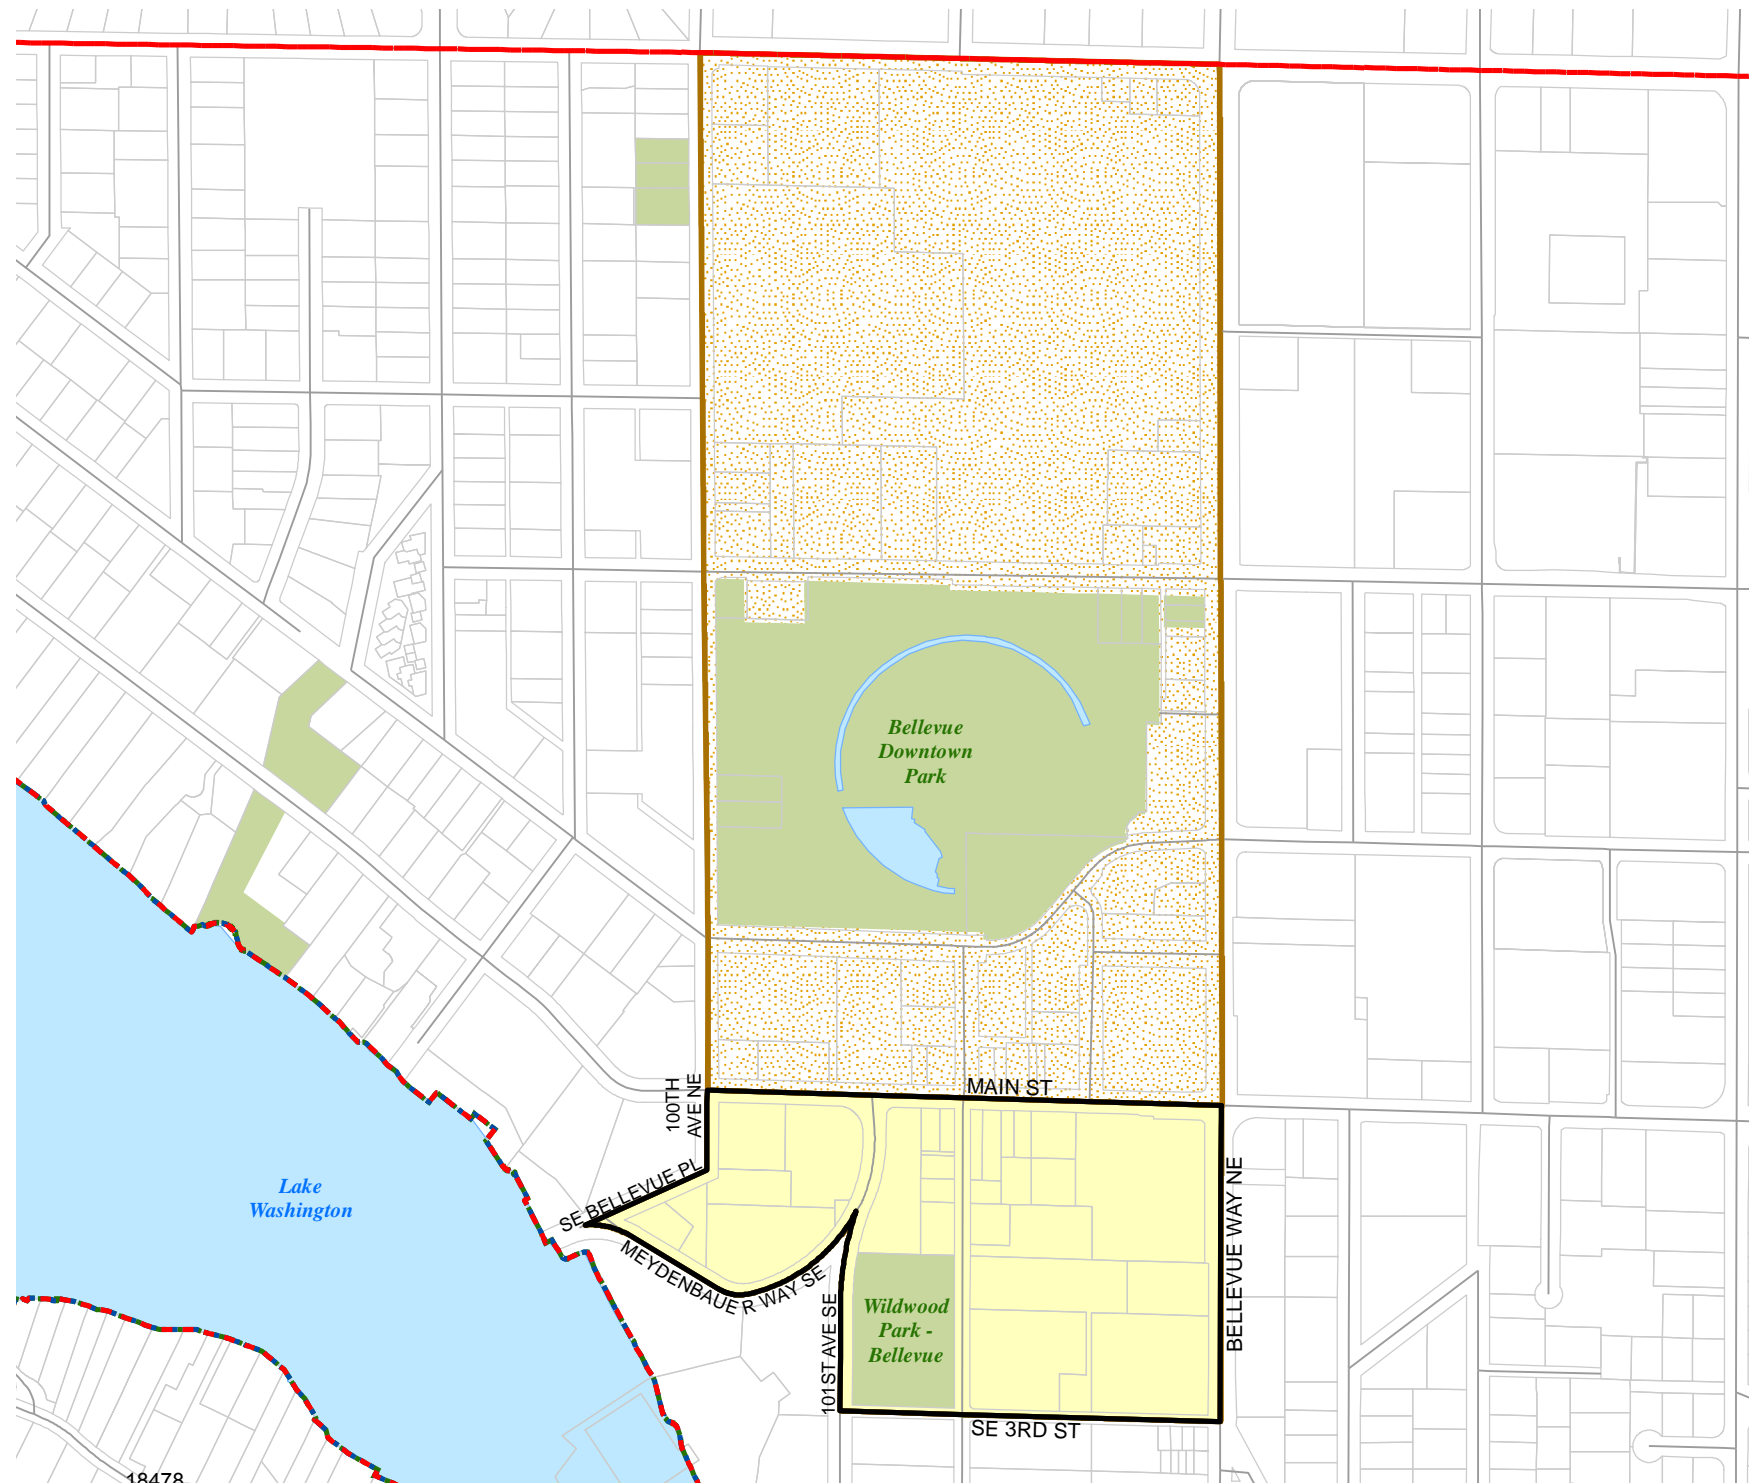

Census Tract:	S-T-R:
Tract 023804	32-25-05

2017 Precinct Alterations

Code	Precinct Name	LG	CG	CC
3759	BEL 41-3759	41	9	6
0206	BEL 41-0206	41	9	6

Legend

-  Legislative District Boundaries
-  Congressional District Boundaries
-  Council District Boundaries
-  New Precinct
-  Old Precinct(s)

Census Tract:	S-T-R:
Tract 023804	32-25-05

2017 Precinct Alterations

Code	Precinct Name	LG	CG	CC
0198	BEL 48-0198	48	9	6
0198	BEL 48-0198	48	9	6

Legend

-  Legislative District Boundaries
-  Congressional District Boundaries
-  Council District Boundaries
-  New Precinct
-  Old Precinct(s)

Census Tract:	S-T-R:
Tract 023803	29-25-05

2017 Precinct Alterations

Code	Precinct Name	LG	CG	CC
0212	BEL 48-0212	48	9	6
0212	BEL 48-0212	48	9	6
0216	BEL 48-0216	48	9	6

Legend

-  Legislative District Boundaries
-  Congressional District Boundaries
-  Council District Boundaries
-  New Precinct
-  Old Precinct(s)

Legend

-  Legislative District Boundaries
-  Congressional District Boundaries
-  Council District Boundaries
-  New Precinct
-  Old Precinct(s)

Census Tract: Tract 023201	S-T-R: 26-25-05
--------------------------------------	---------------------------