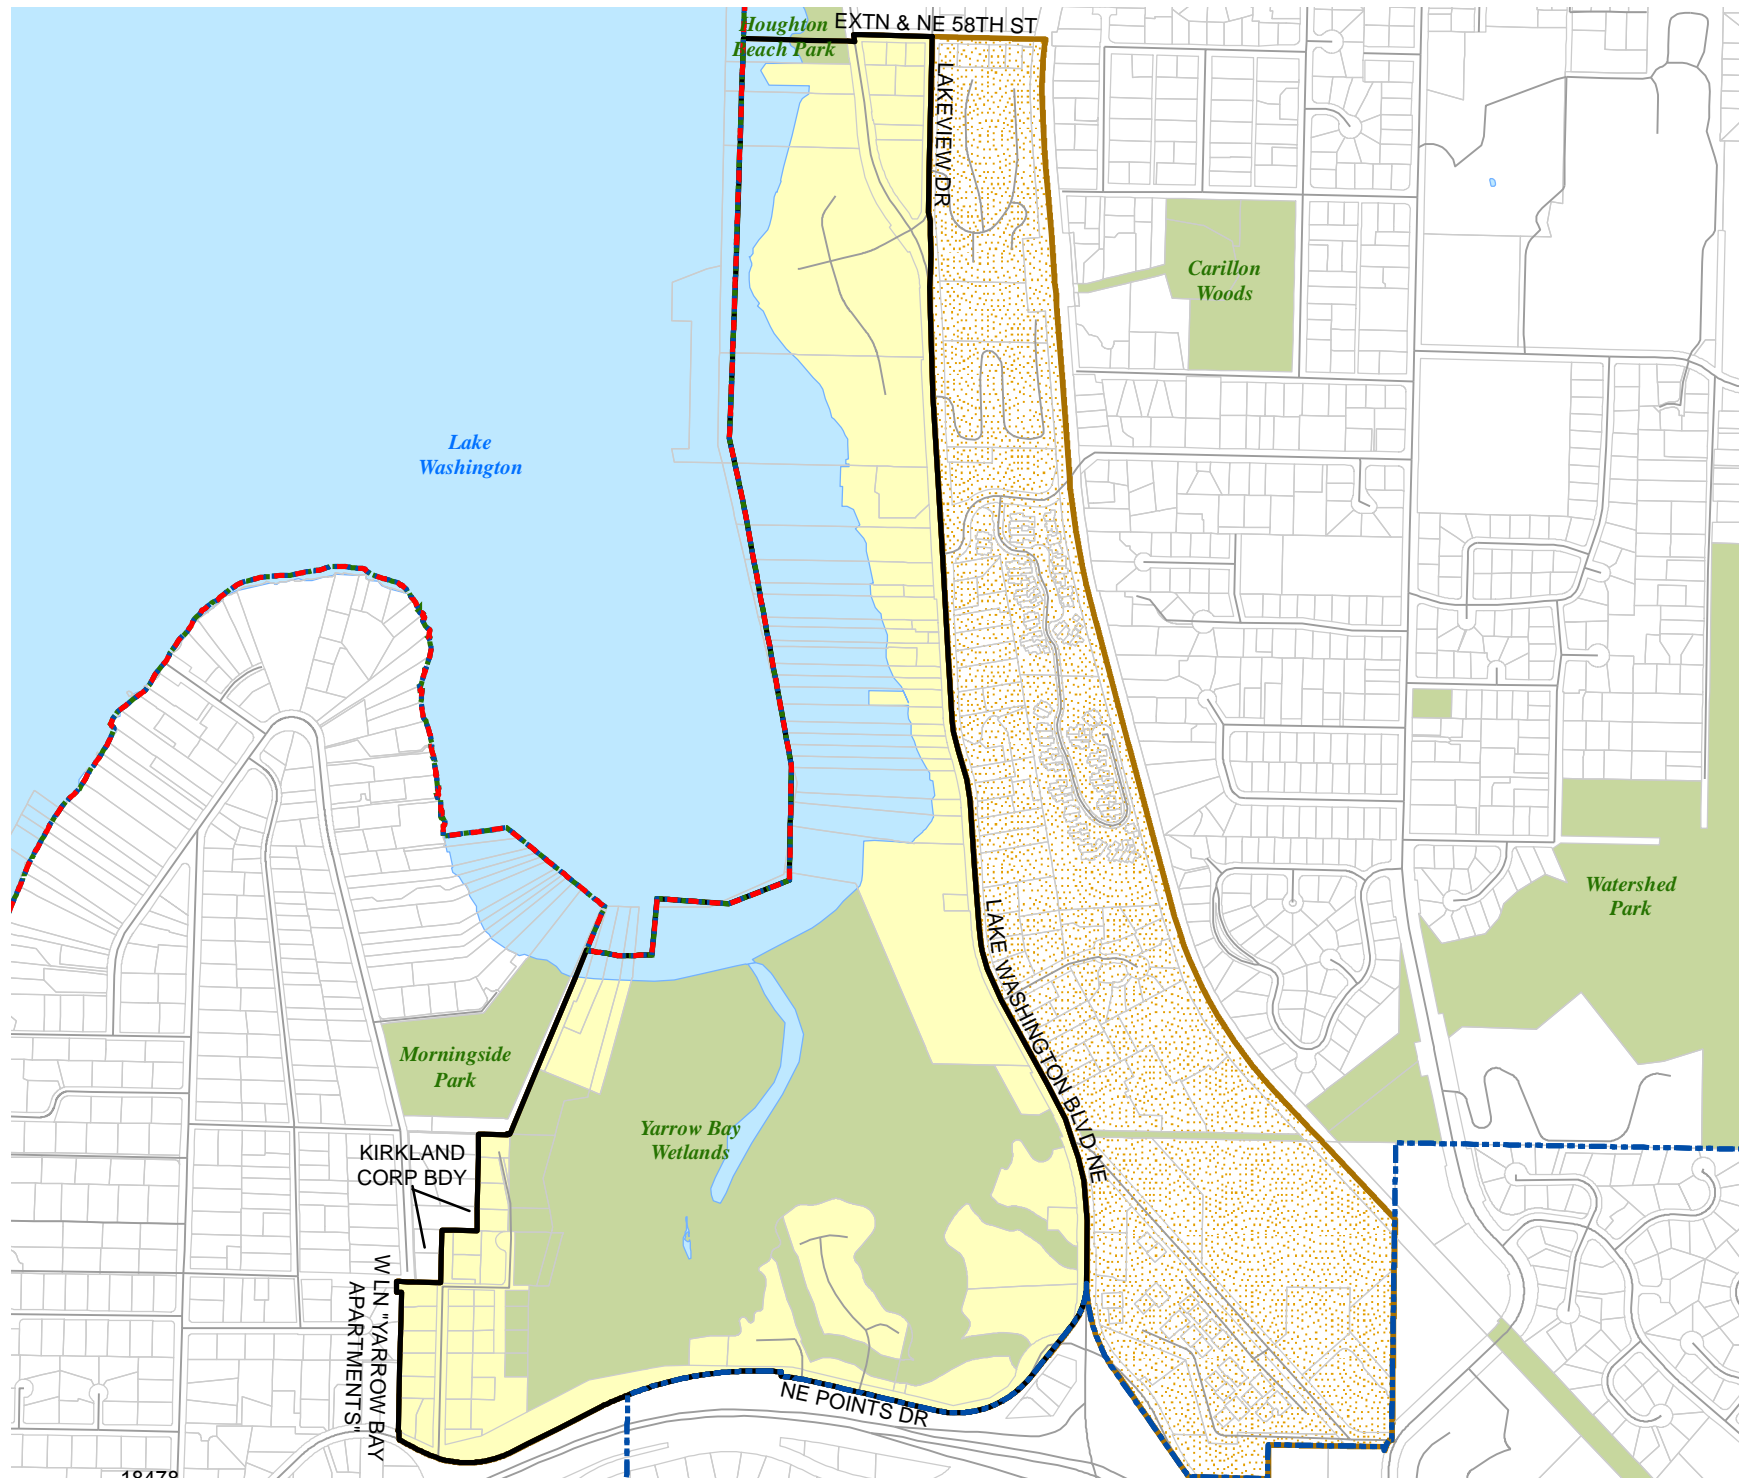

2017 Precinct Alterations

Code	Precinct Name	LG	CG	CC
3337	KIR 48-3337	48	1	6
3337	KIR 48-3337	48	1	6

Legend

- Legislative District Boundaries
- Congressional District Boundaries
- Council District Boundaries
- New Precinct
- Old Precinct(s)

Census Tract:	S-T-R:
Tract 022701	17-25-05