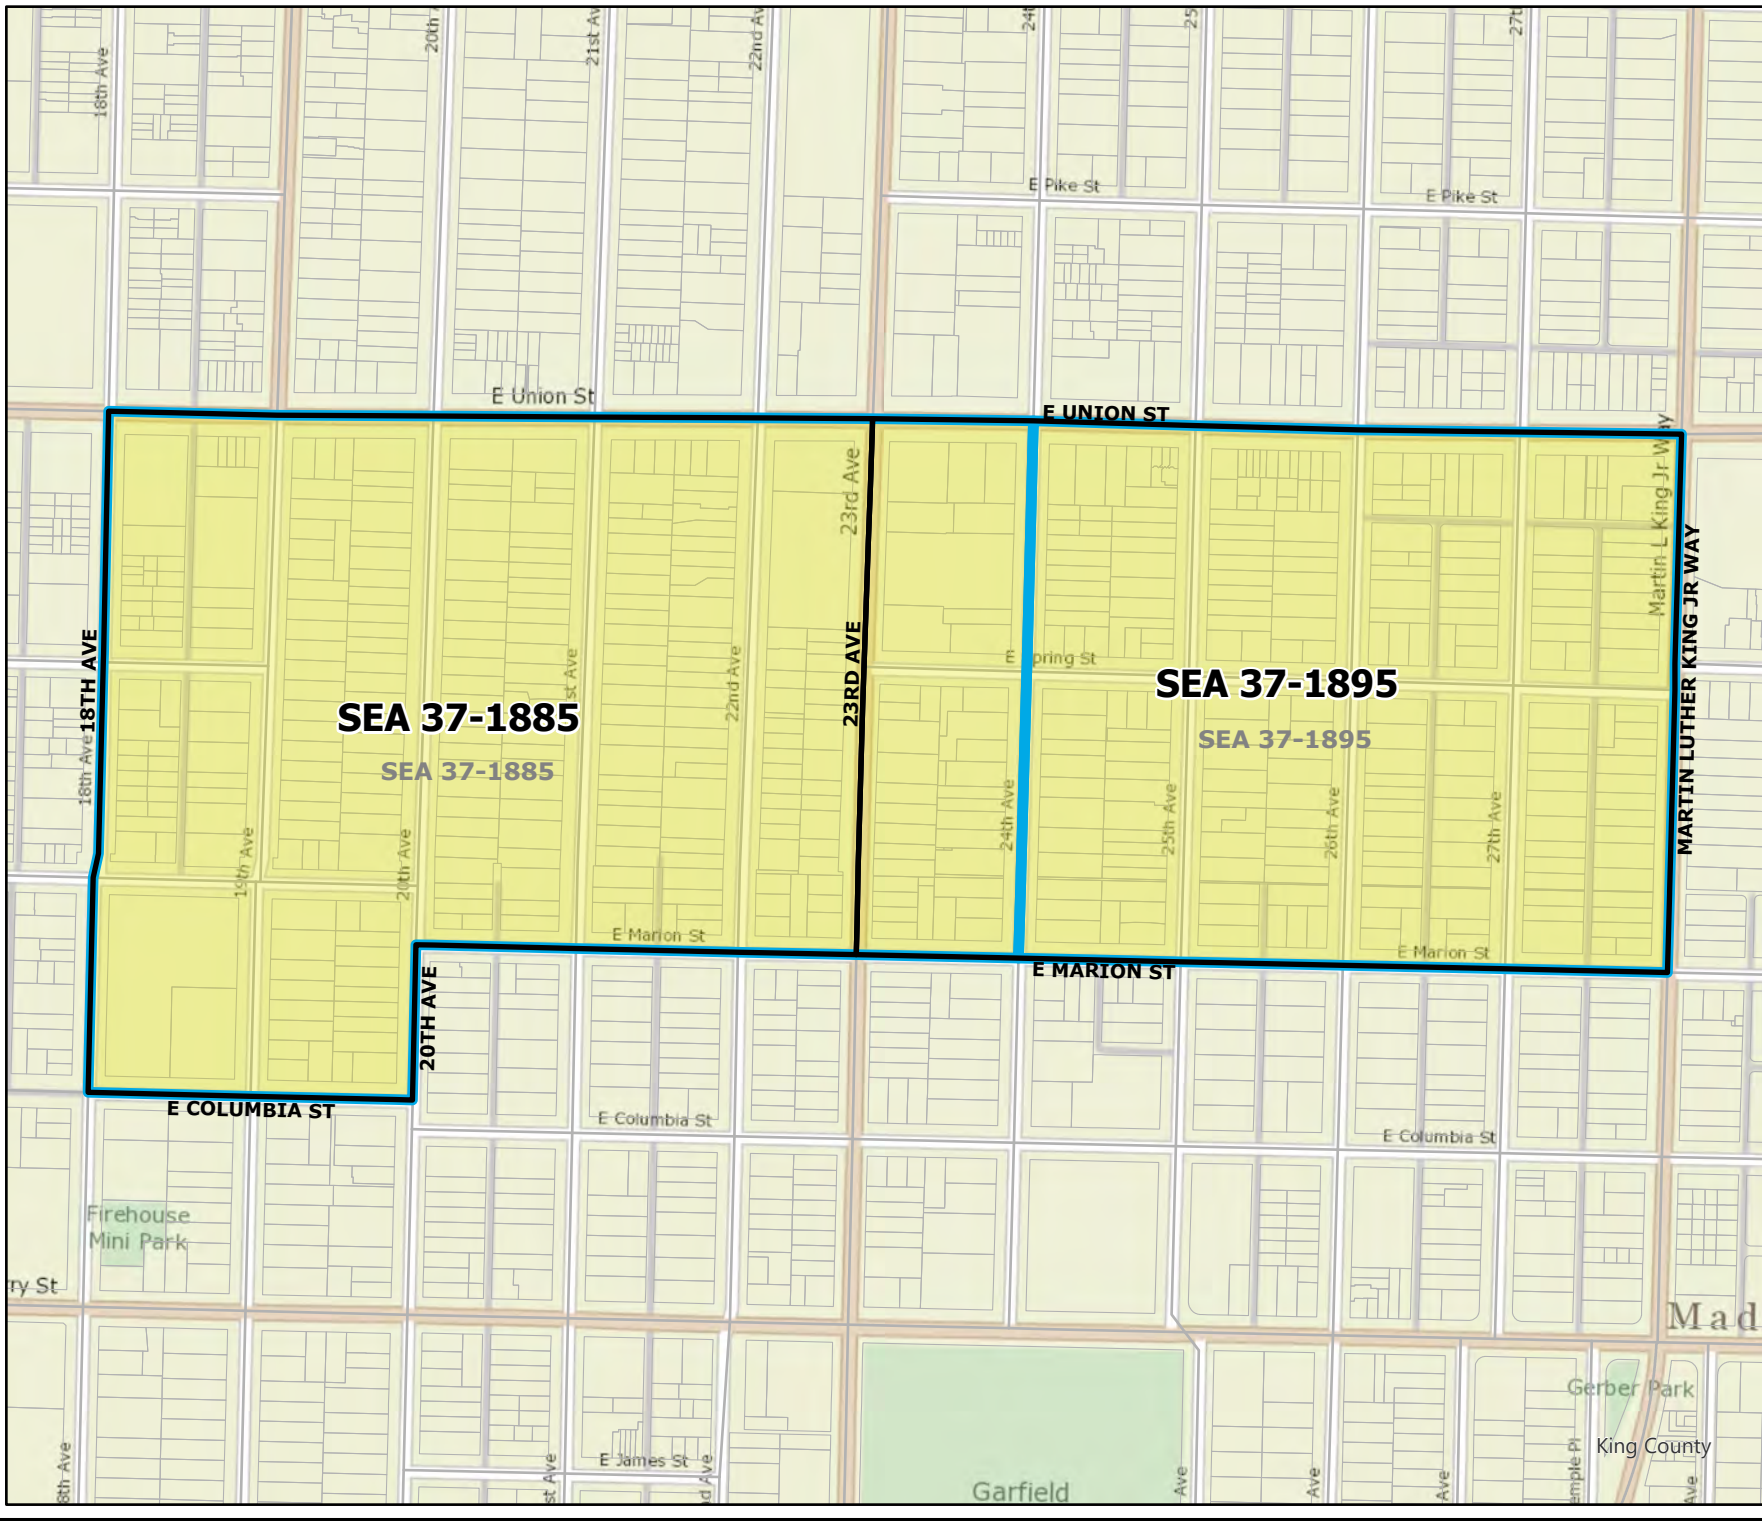

# 2023 Precinct Alterations

Code	Precinct Name	LG	CG	CC	SCC
1885	SEA 37-1885	37	9	2	3
1895	SEA 37-1895	37	9	2	3

**Original Precinct(s)**

1885	SEA 37-1885	37	9	2	3
1895	SEA 37-1895	37	9	2	3

\*: Denotes precinct(s) that have been abolished.  
 Precinct map produced by King County GIS Elections in accordance with KCC 1.12.101 & RCW 29A.16.040