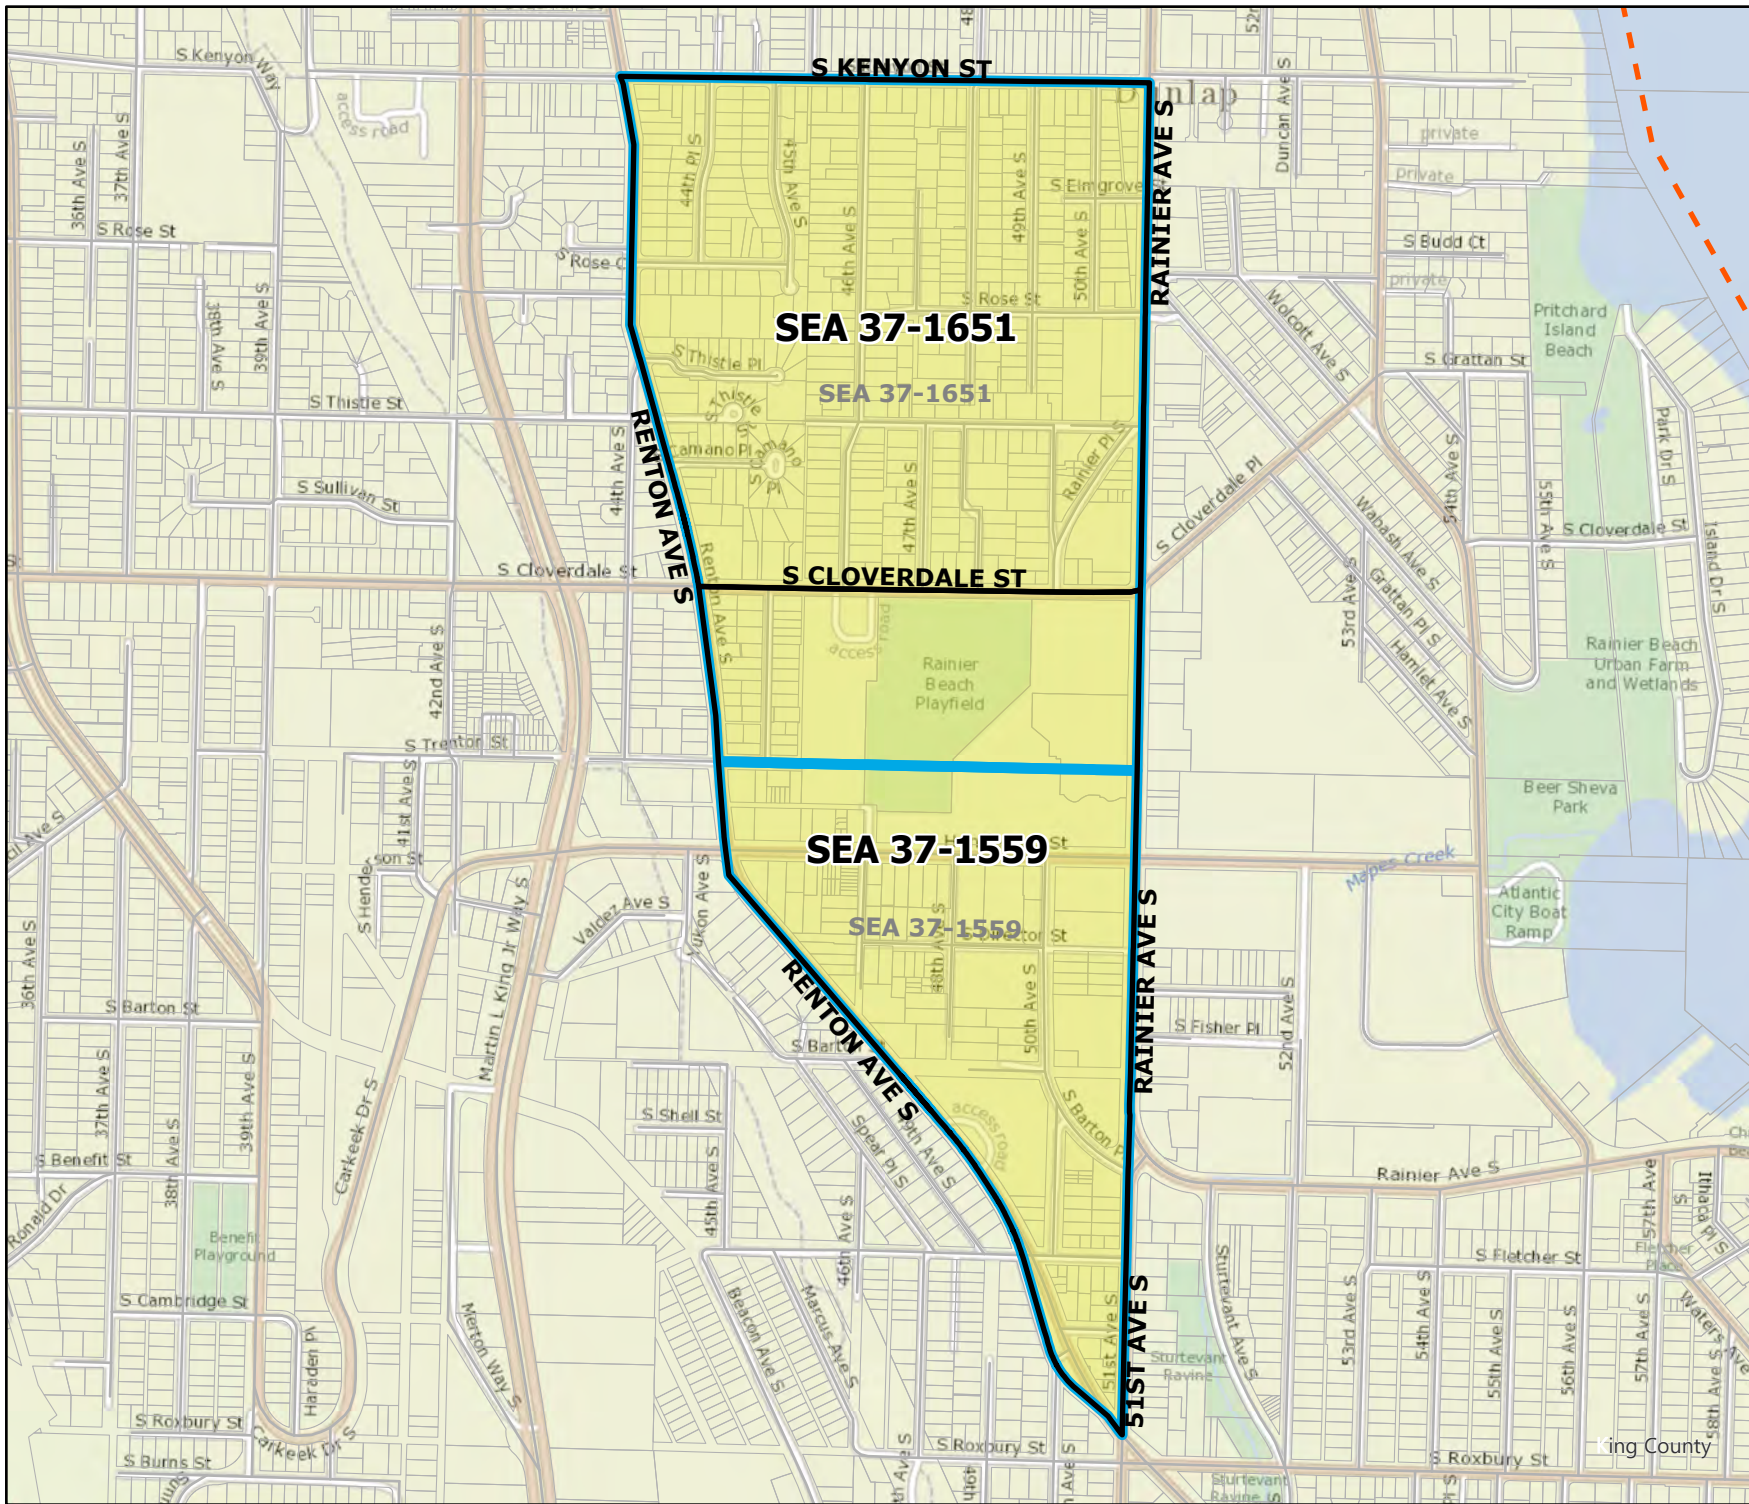

# 2023 Precinct Alterations

Code	Precinct Name	LG	CG	CC	SCC
1651	SEA 37-1651	37	9	2	2
1559	SEA 37-1559	37	9	2	2

Original Precinct(s)					
1651	SEA 37-1651	37	9	2	2
1559	SEA 37-1559	37	9	2	2

\*: Denotes precinct(s) that have been abolished.  
 Precinct map produced by King County GIS Elections in accordance with KCC 1.12.101 & RCW 29A.16.040

# 2023 Precinct Alterations

Code	Precinct Name	LG	CG	CC	SCC
3993	SEA 37-3993	37	9	2	2
1839	SEA 37-1839	37	9	2	3

Original Precinct(s)					
1839	SEA 37-1839	37	9	2	3

\*: Denotes precinct(s) that have been abolished.  
 Precinct map produced by King County GIS Elections in accordance with KCC 1.12.101 & RCW 29A.16.040