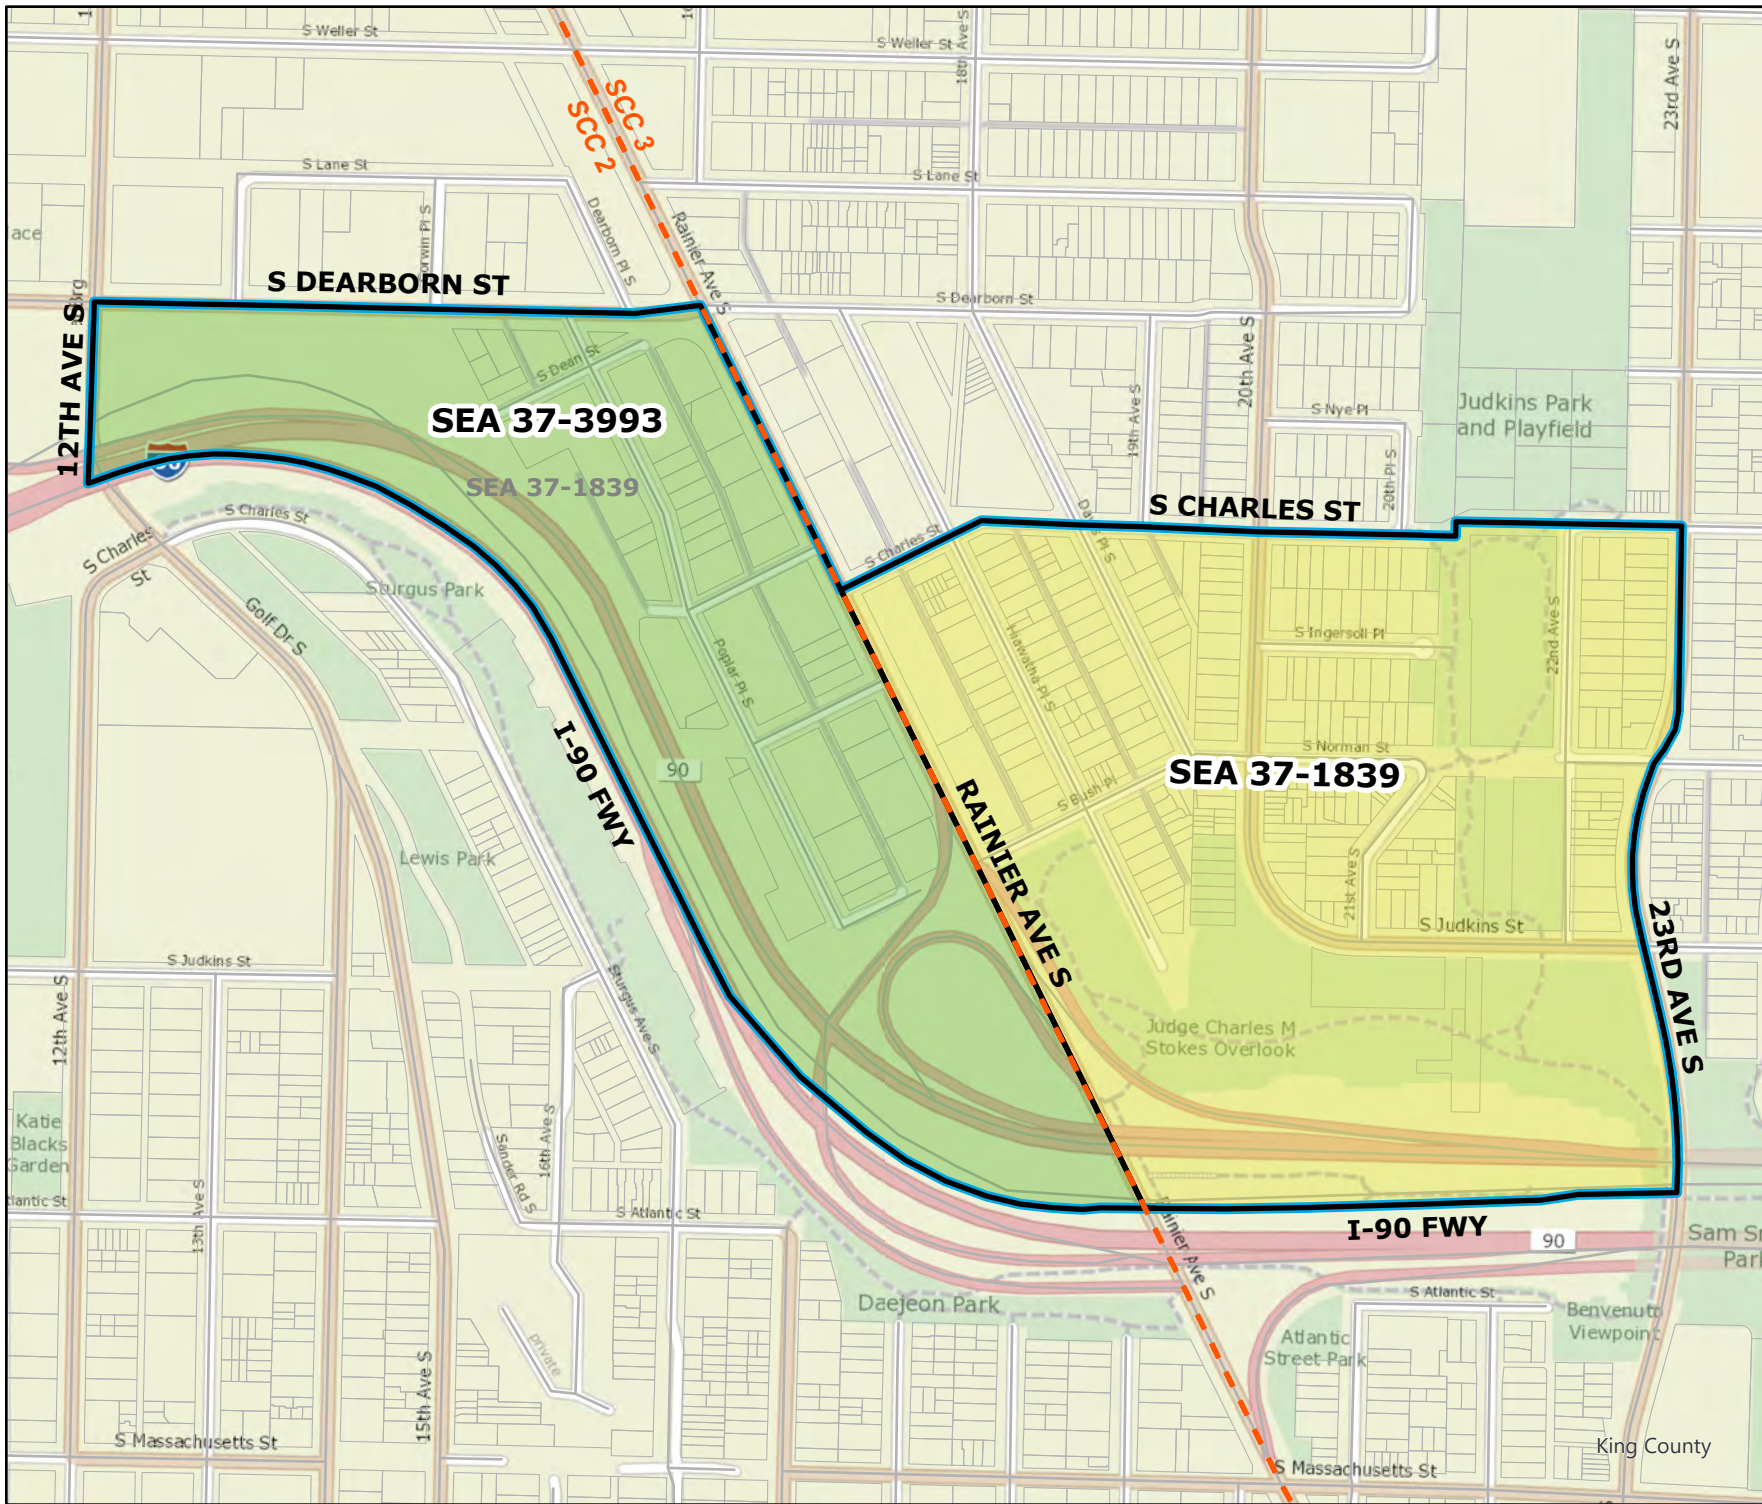

# 2023 Precinct Alterations

Code	Precinct Name	LG	CG	CC	SCC
1651	SEA 37-1651	37	9	2	2
1559	SEA 37-1559	37	9	2	2

Original Precinct(s)					
1651	SEA 37-1651	37	9	2	2
1559	SEA 37-1559	37	9	2	2

\*: Denotes precinct(s) that have been abolished.  
 Precinct map produced by King County GIS Elections in accordance with KCC 1.12.101 & RCW 29A.16.040

**Legend**

- Original Precinct(s)
- New Precinct(s)
- Altered Precinct(s)
- Seattle City Council Districts

# 2023 Precinct Alterations

Code	Precinct Name	LG	CG	CC	SCC
3993	SEA 37-3993	37	9	2	2
1839	SEA 37-1839	37	9	2	3

Original Precinct(s)					
1839	SEA 37-1839	37	9	2	3

\*: Denotes precinct(s) that have been abolished.  
 Precinct map produced by King County GIS Elections in accordance with KCC 1.12.101 & RCW 29A.16.040