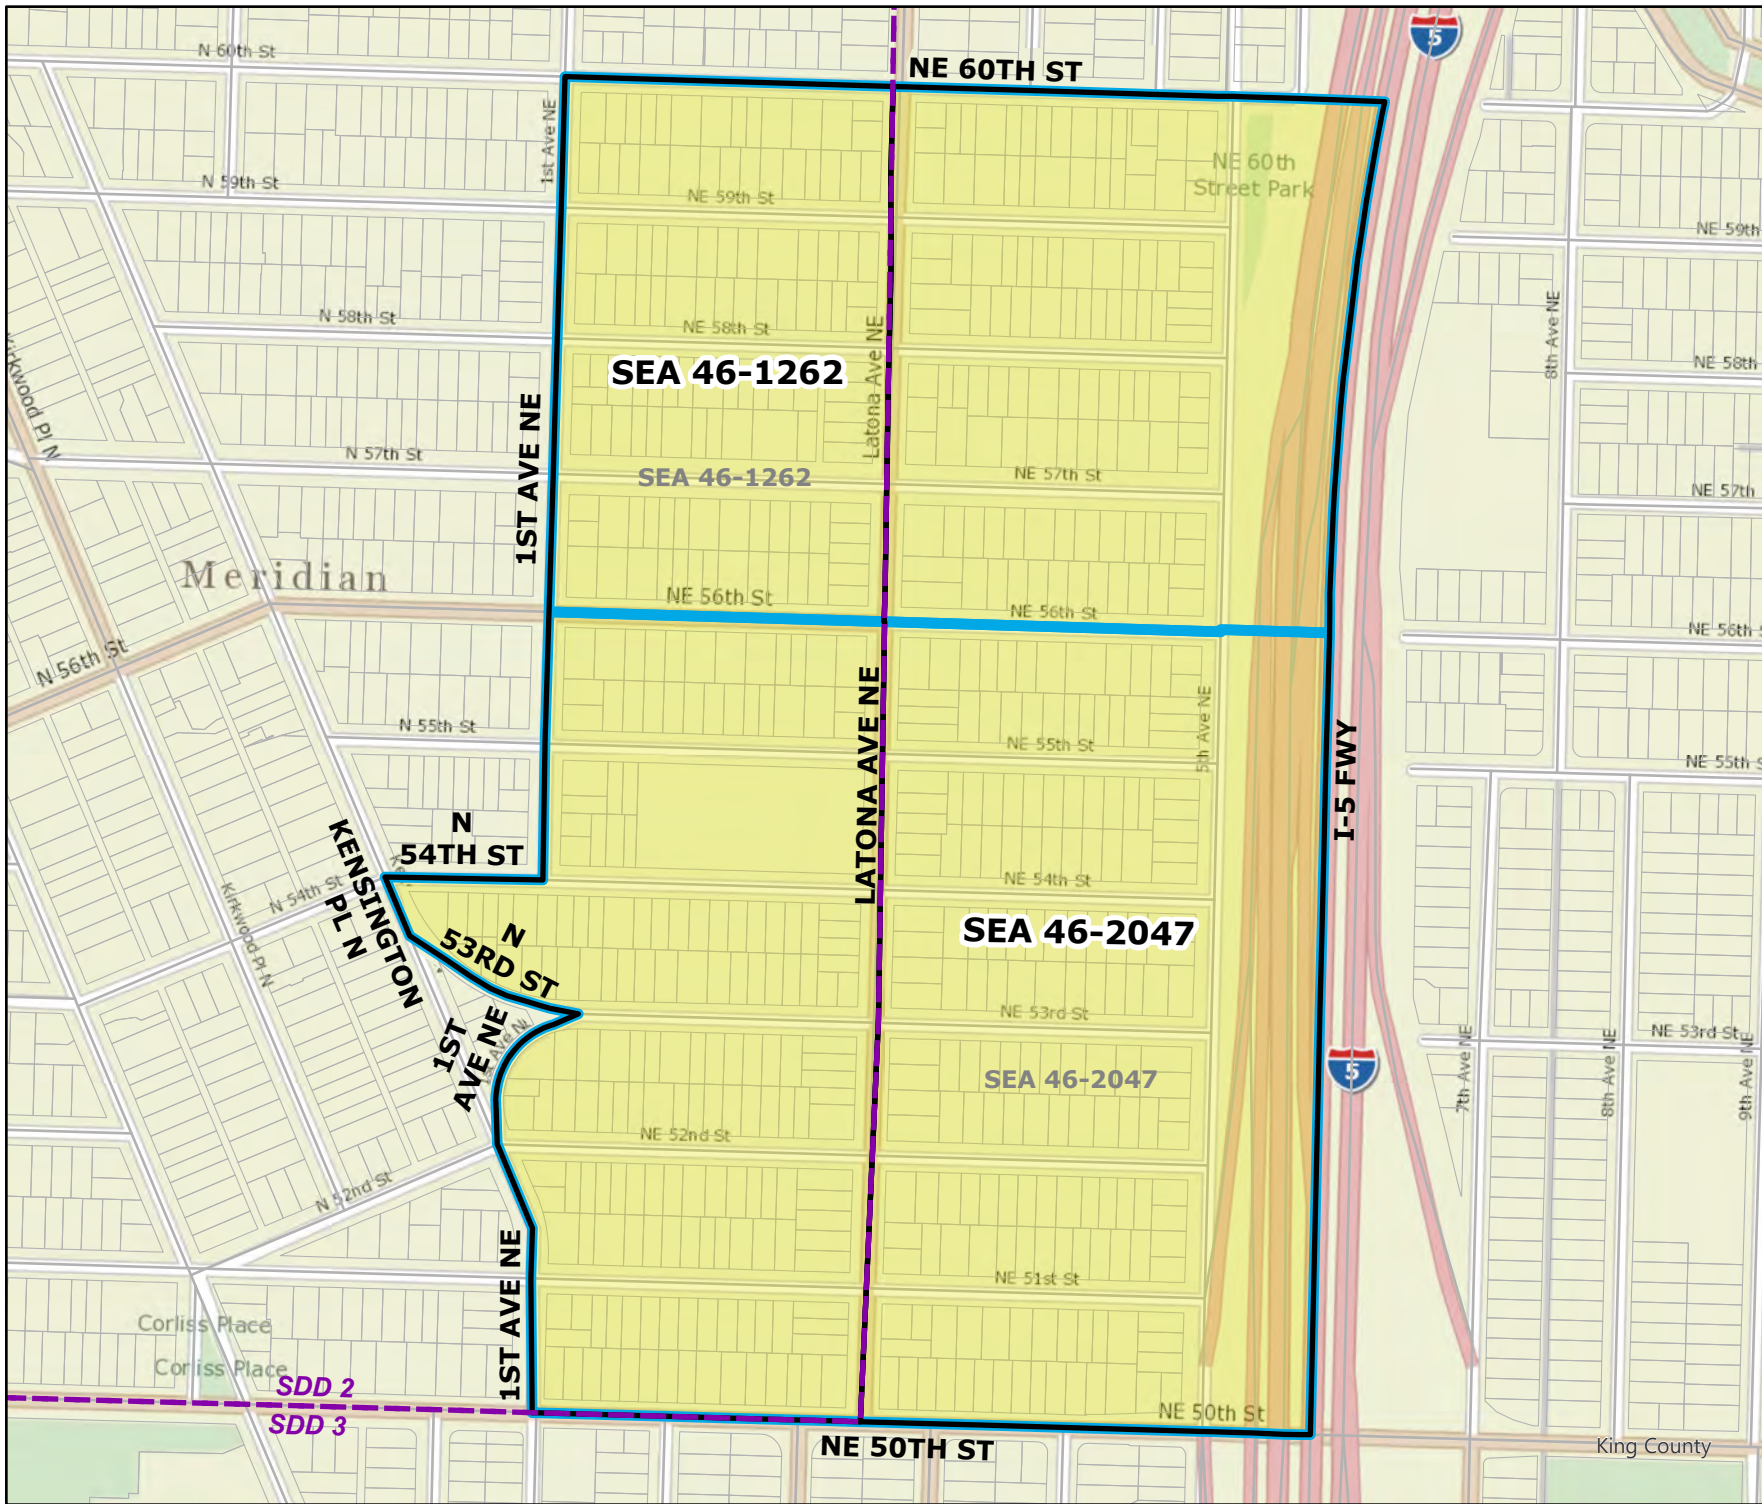

2023 Precinct Alterations

Code	Precinct Name	LG	CG	CC	SDD
1262	SEA 46-1262	46	7	2	2
2047	SEA 46-2047	46	7	2	3
Original Precinct(s)					
1262	SEA 46-1262	46	7	2	2
2047	SEA 46-2047	46	7	2	2

*: Denotes precinct(s) that have been abolished.
Precinct map produced by King County GIS Elections in accordance with KCC 1.12.101 & RCW 29A.16.040

Legend

- Original Precinct(s)
- New Precinct(s)
- Altered Precinct(s)
- Seattle School Director Districts