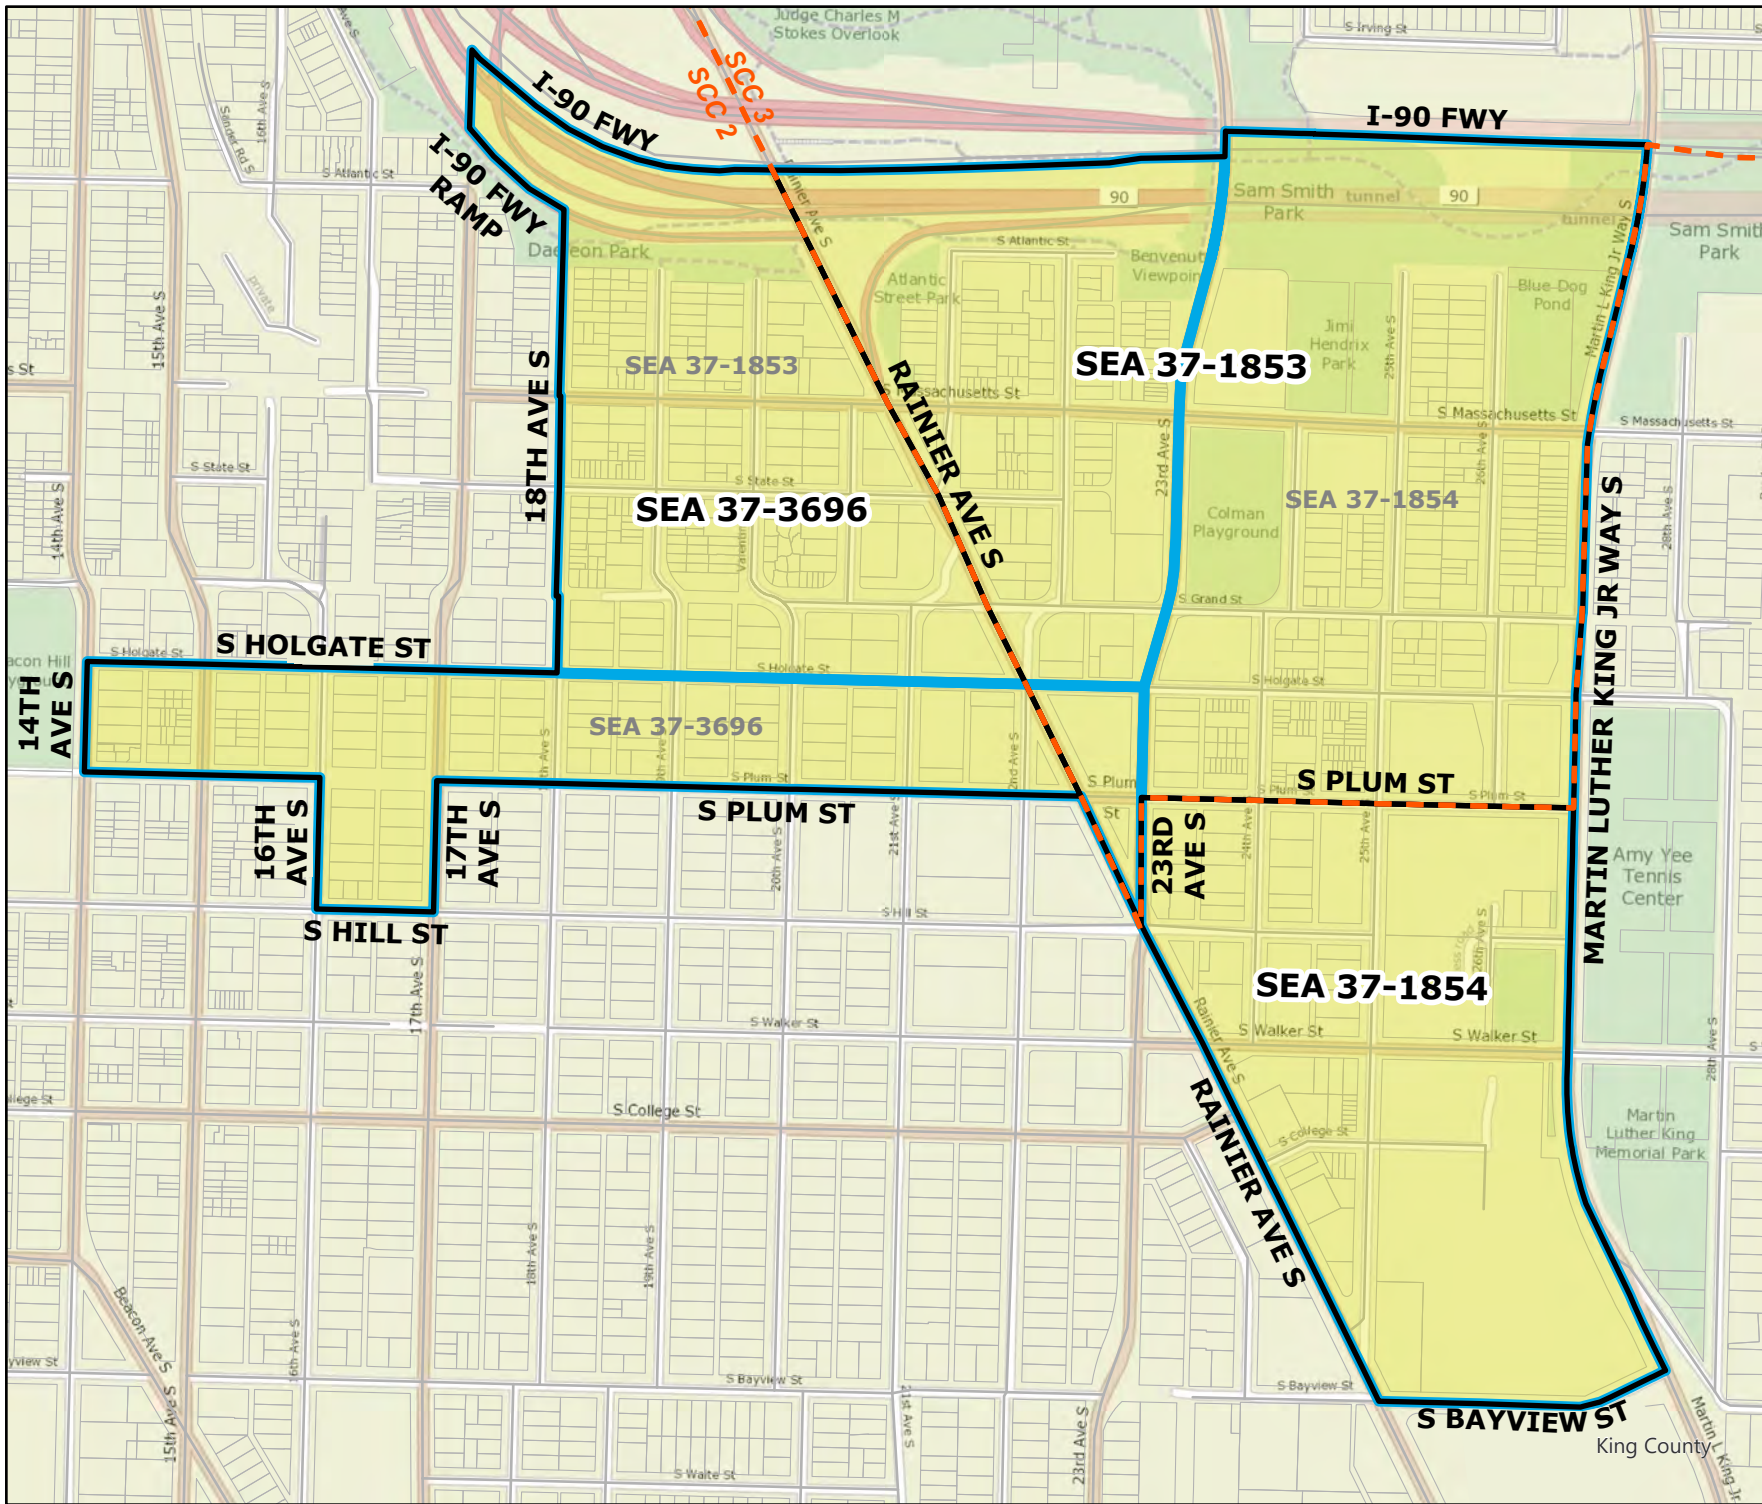

2023 Precinct Alterations

Code	Precinct Name	LG	CG	CC	SCC
1853	SEA 37-1853	37	9	2	3
1854	SEA 37-1854	37	9	2	2
3696	SEA 37-3696	37	9	2	2

Original Precinct(s)

1853	SEA 37-1853	37	9	2	3
1854	SEA 37-1854	37	9	2	3
3696	SEA 37-3696	37	9	2	2

*: Denotes precinct(s) that have been abolished.
Precinct map produced by King County GIS Elections in accordance with KCC 1.12.101 & RCW 29A.16.040

Legend

- Original Precinct(s)
- New Precinct(s)
- Altered Precinct(s)
- Seattle City Council Districts