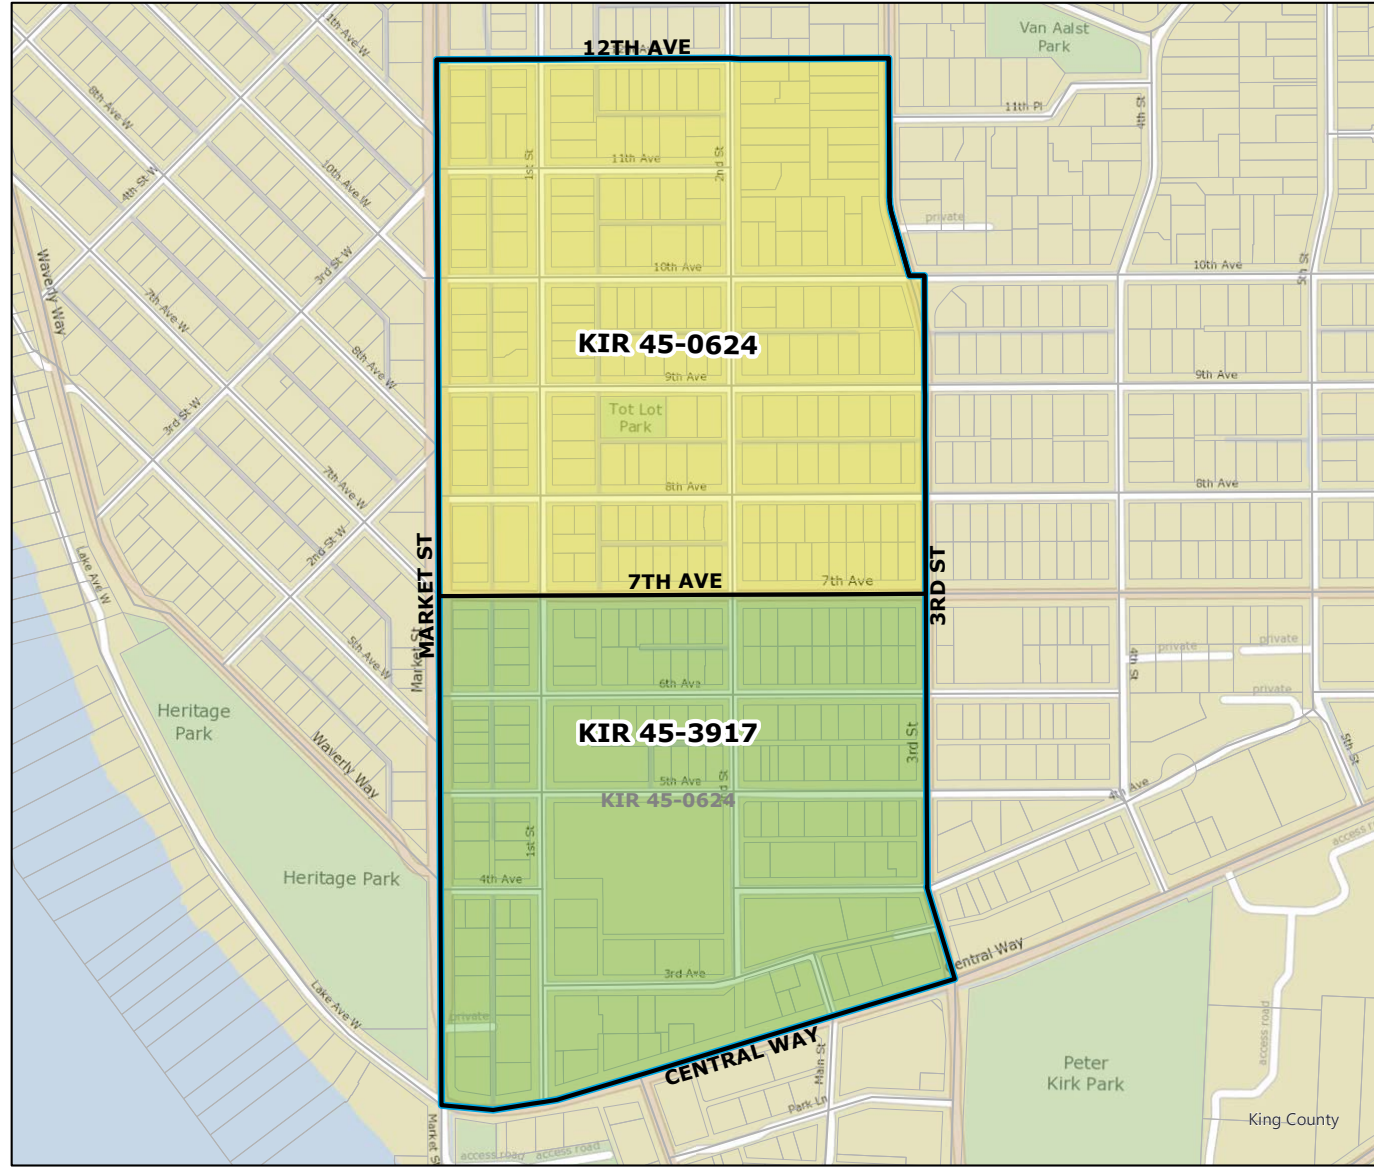

2021 Precinct Alterations

Code	Precinct Name	LG	CG	CC
3878	BEL 48-3878	48	9	6
0213	BEL 48-0213	48	9	6
Original Precinct(s)				
0213	BEL 48-0213	48	9	6

*: Denotes precinct(s) that have been abolished.
 Precinct map produced by King County GIS Elections in accordance with KCC 1.12.101 & RCW 29A.16.040

Legend

- Original Precinct(s)
- New Precinct(s)
- Altered Precinct(s)

2021 Precinct Alterations

Code	Precinct Name	LG	CG	CC
3917	KIR 45-3917	45	1	6
0624	KIR 45-0624	45	1	6

Original Precinct(s)				
0624	KIR 45-0624	45	1	6

*: Denotes precinct(s) that have been abolished.
 Precinct map produced by King County GIS Elections in accordance with KCC 1.12.101 & RCW 29A.16.040

Legend

- Original Precinct(s)
- New Precinct(s)
- Altered Precinct(s)

2021 Precinct Alterations

Code	Precinct Name	LG	CG	CC
3919	KIR 45-3919	45	1	6
2560	KIR 45-2560	45	1	6
Original Precinct(s)				
2560	KIR 45-2560	45	1	6

*: Denotes precinct(s) that have been abolished.
 Precinct map produced by King County GIS Elections in accordance with KCC 1.12.101 & RCW 29A.16.040