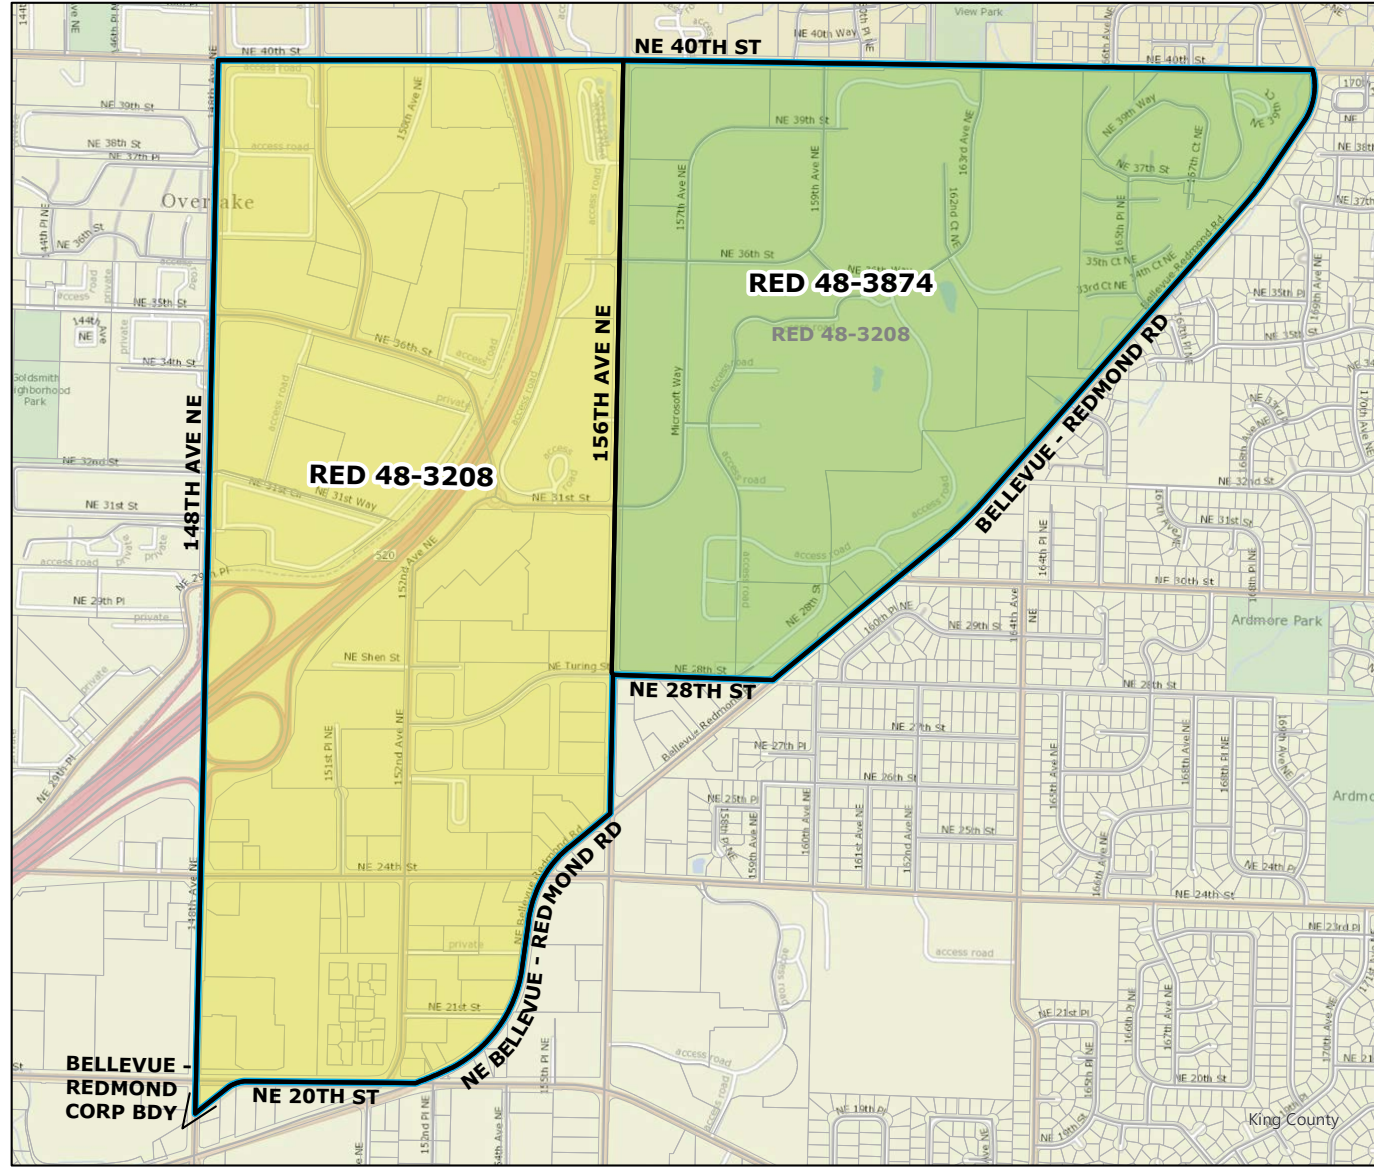

*: Denotes precinct(s) that have been abolished.
 Precinct map produced by King County GIS Elections in accordance with KCC 1.12.101 & RCW 29A.16.040

Legend

- Original Precinct(s)
- New Precinct(s)
- Altered Precinct(s)

2021 Precinct Alterations

Code	Precinct Name	LG	CG	CC
3919	KIR 45-3919	45	1	6
2560	KIR 45-2560	45	1	6
Original Precinct(s)				
2560	KIR 45-2560	45	1	6

*: Denotes precinct(s) that have been abolished.
 Precinct map produced by King County GIS Elections in accordance with KCC 1.12.101 & RCW 29A.16.040

Legend

- Original Precinct(s)
- New Precinct(s)
- Altered Precinct(s)

2021 Precinct Alterations

Code	Precinct Name	LG	CG	CC
3874	RED 48-3874	48	1	6
3208	RED 48-3208	48	1	6
Original Precinct(s)				
3208	RED 48-3208	48	1	6