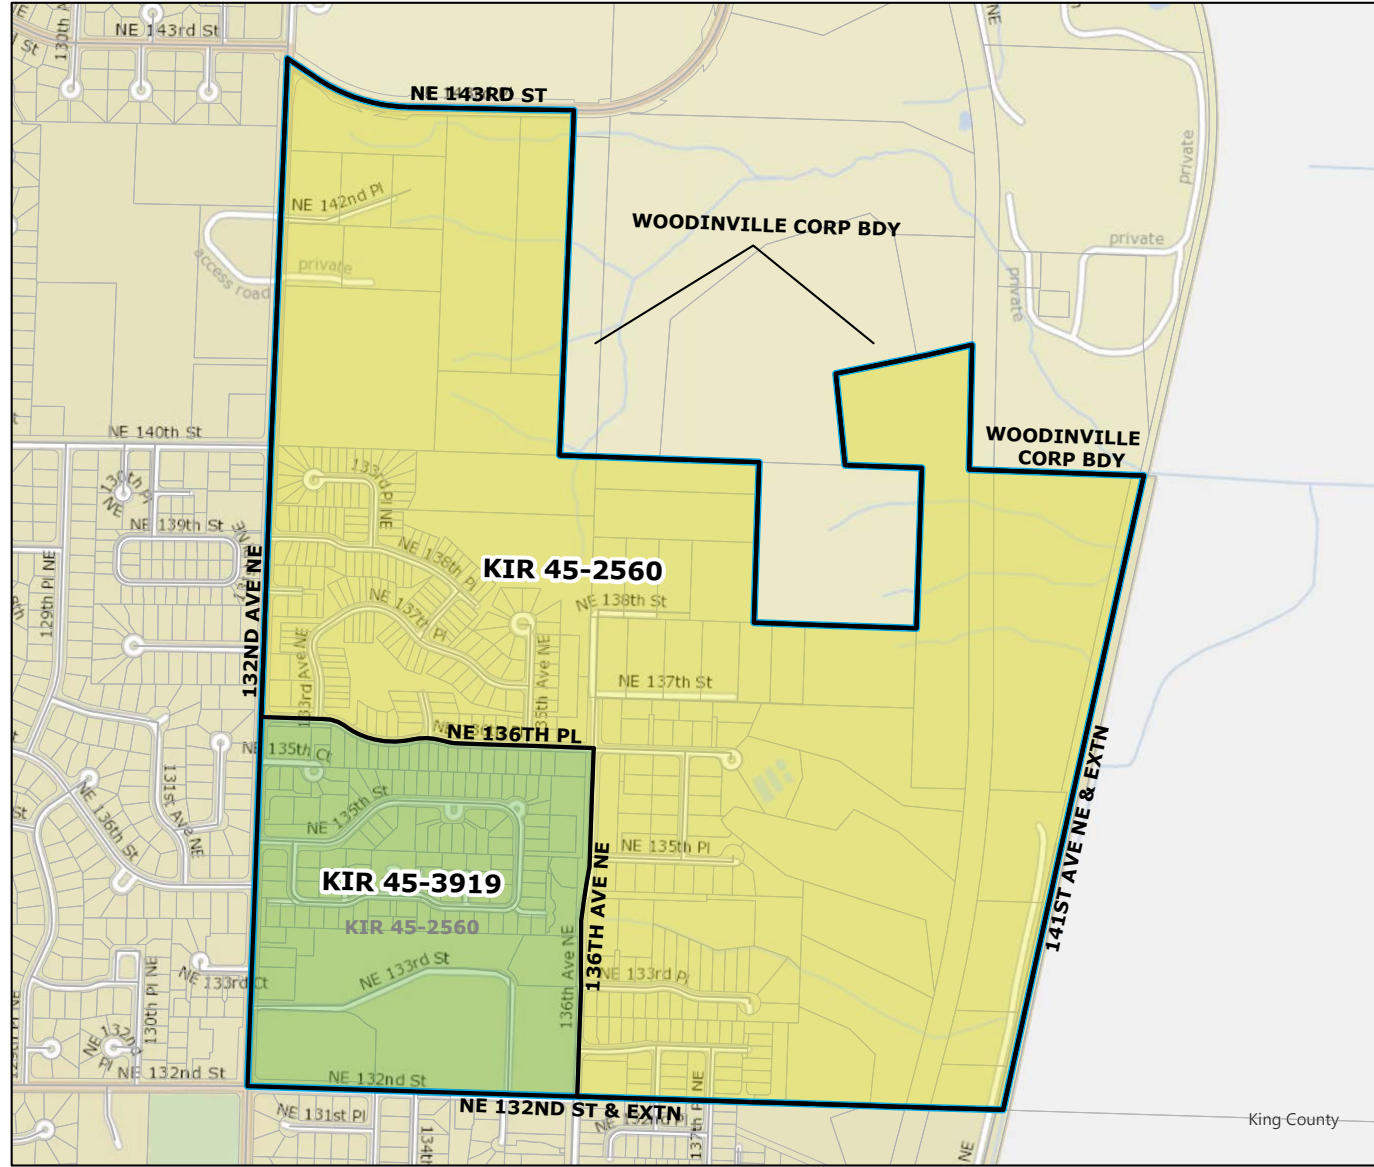

2021 Precinct Alterations

Code	Precinct Name	LG	CG	CC
3878	BEL 48-3878	48	9	6
0213	BEL 48-0213	48	9	6
Original Precinct(s)				
0213	BEL 48-0213	48	9	6

*: Denotes precinct(s) that have been abolished.
 Precinct map produced by King County GIS Elections in accordance with KCC 1.12.101 & RCW 29A.16.040

Legend

- Original Precinct(s)
- New Precinct(s)
- Altered Precinct(s)

2021 Precinct Alterations

Code	Precinct Name	LG	CG	CC
3917	KIR 45-3917	45	1	6
0624	KIR 45-0624	45	1	6

Original Precinct(s)				
0624	KIR 45-0624	45	1	6

*: Denotes precinct(s) that have been abolished.
 Precinct map produced by King County GIS Elections in accordance with KCC 1.12.101 & RCW 29A.16.040

Legend

- Original Precinct(s)
- New Precinct(s)
- Altered Precinct(s)

2021 Precinct Alterations

Code	Precinct Name	LG	CG	CC
3919	KIR 45-3919	45	1	6
2560	KIR 45-2560	45	1	6
Original Precinct(s)				
2560	KIR 45-2560	45	1	6

*: Denotes precinct(s) that have been abolished.
 Precinct map produced by King County GIS Elections in accordance with KCC 1.12.101 & RCW 29A.16.040