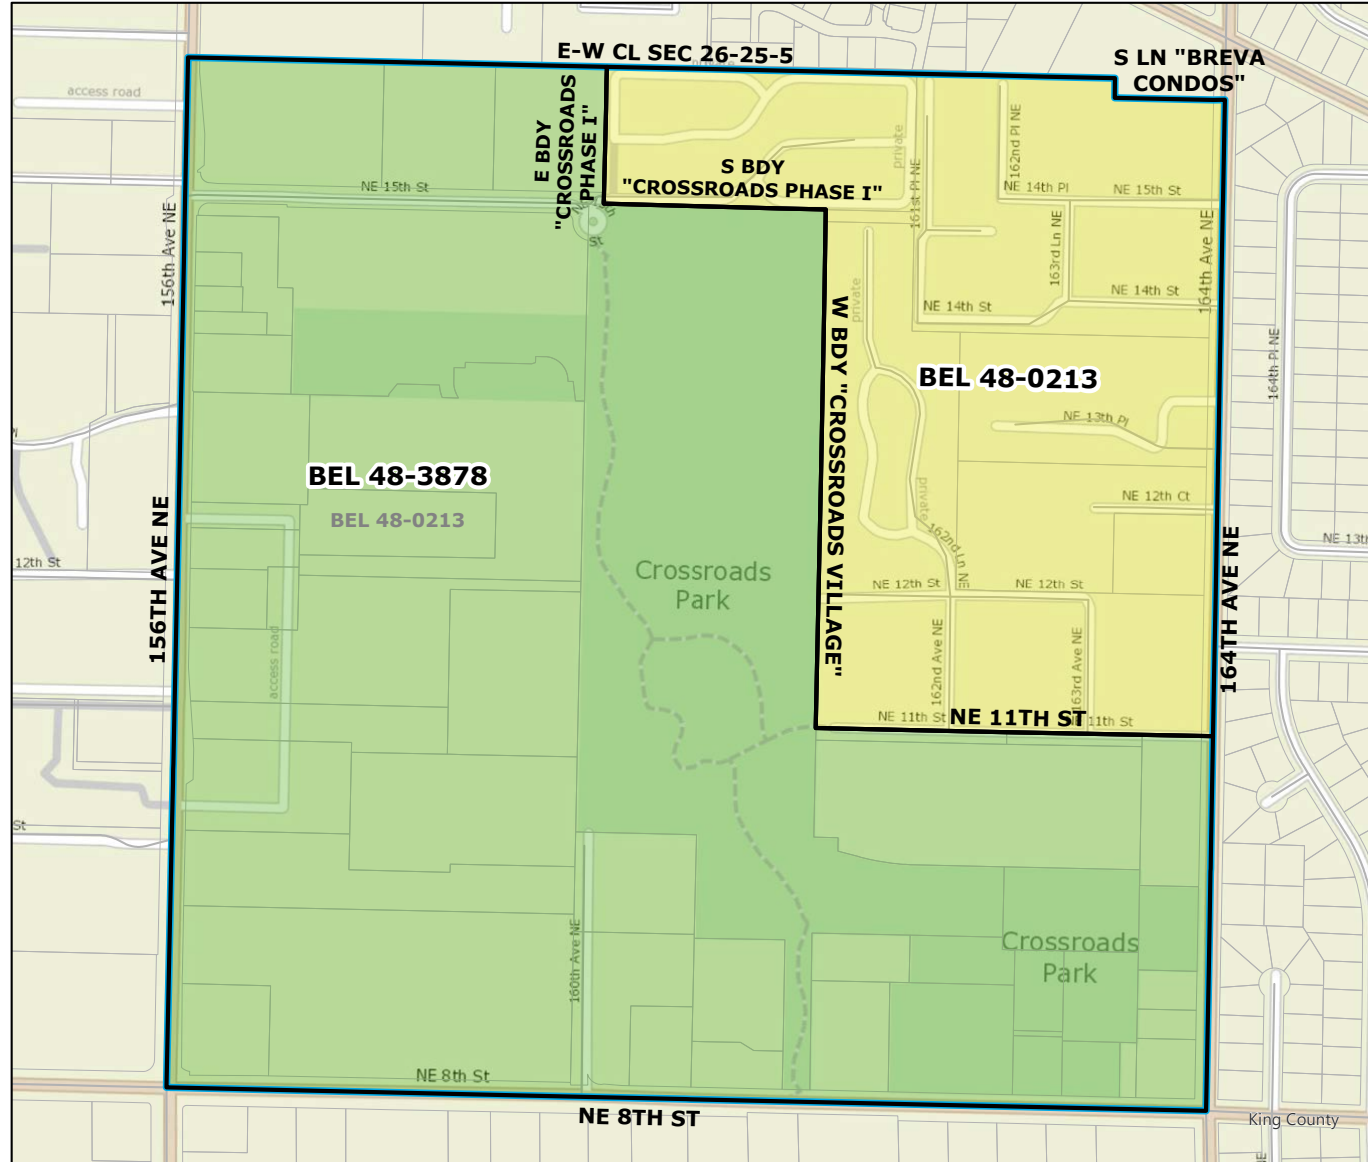

2021 Precinct Alterations

Code	Precinct Name	LG	CG	CC
3878	BEL 48-3878	48	9	6
0213	BEL 48-0213	48	9	6
Original Precinct(s)				
0213	BEL 48-0213	48	9	6

*: Denotes precinct(s) that have been abolished.
 Precinct map produced by King County GIS Elections in accordance with KCC 1.12.101 & RCW 29A.16.040

Legend

- Original Precinct(s)
- New Precinct(s)
- Altered Precinct(s)

2021 Precinct Alterations

Code	Precinct Name	LG	CG	CC
3917	KIR 45-3917	45	1	6
0624	KIR 45-0624	45	1	6

Original Precinct(s)				
0624	KIR 45-0624	45	1	6

*: Denotes precinct(s) that have been abolished.
 Precinct map produced by King County GIS Elections in accordance with KCC 1.12.101 & RCW 29A.16.040

Legend

- Original Precinct(s)
- New Precinct(s)
- Altered Precinct(s)