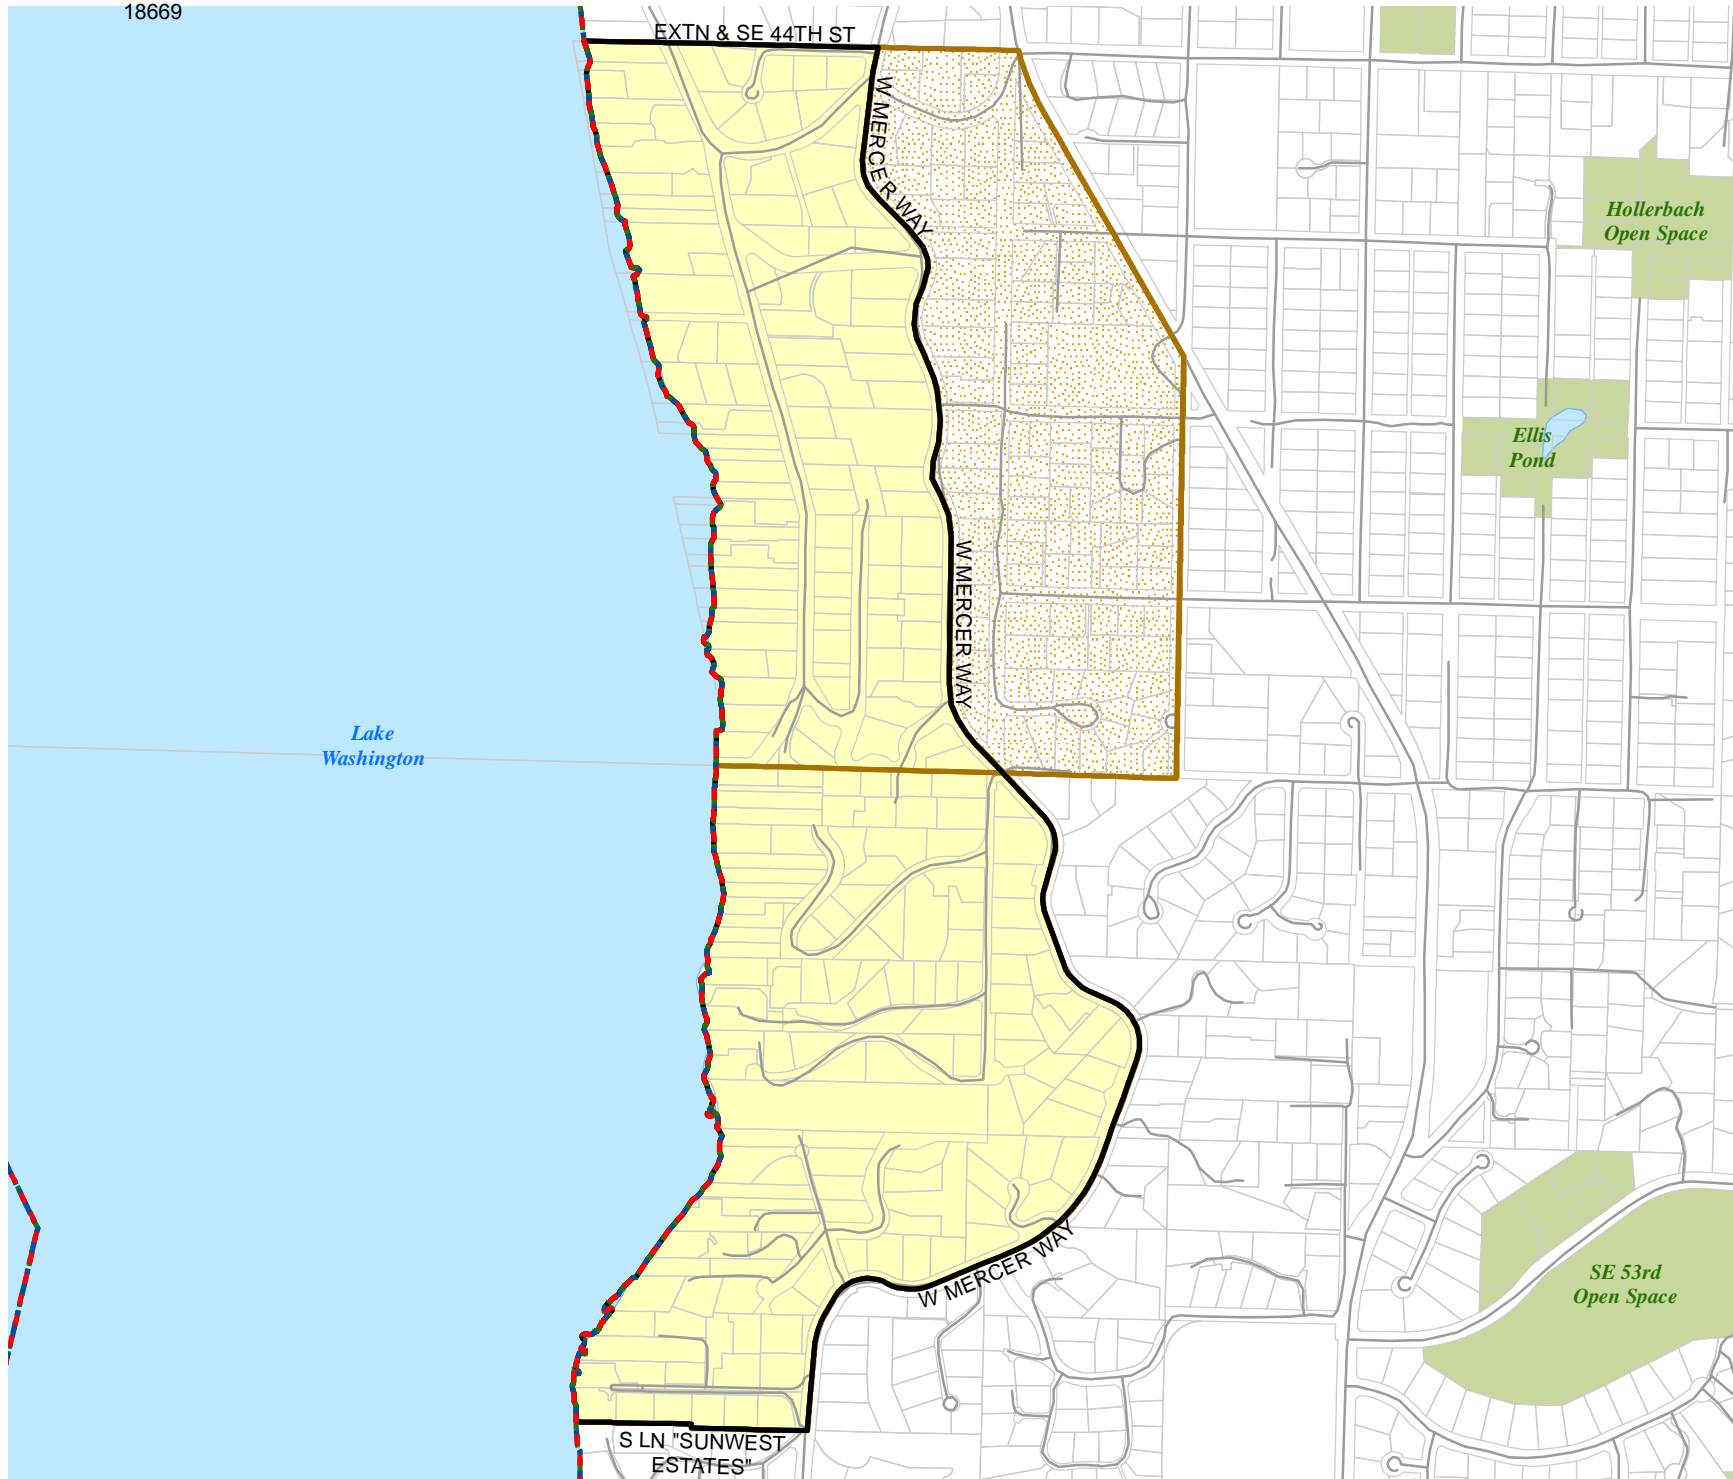

2018 Precinct Alterations

Code	Precinct Name	LG	CG	CC
0774	M-I 41-0774	41	9	6
2808	M-I 41-2808*	41	9	6
0774	M-I 41-0774	41	9	6

Legend

- Legislative District Boundaries
- Congressional District Boundaries
- Council District Boundaries
- New Precinct
- Old Precinct(s)

Census Tract:	S-T-R:
Tract 024500	13-24-04