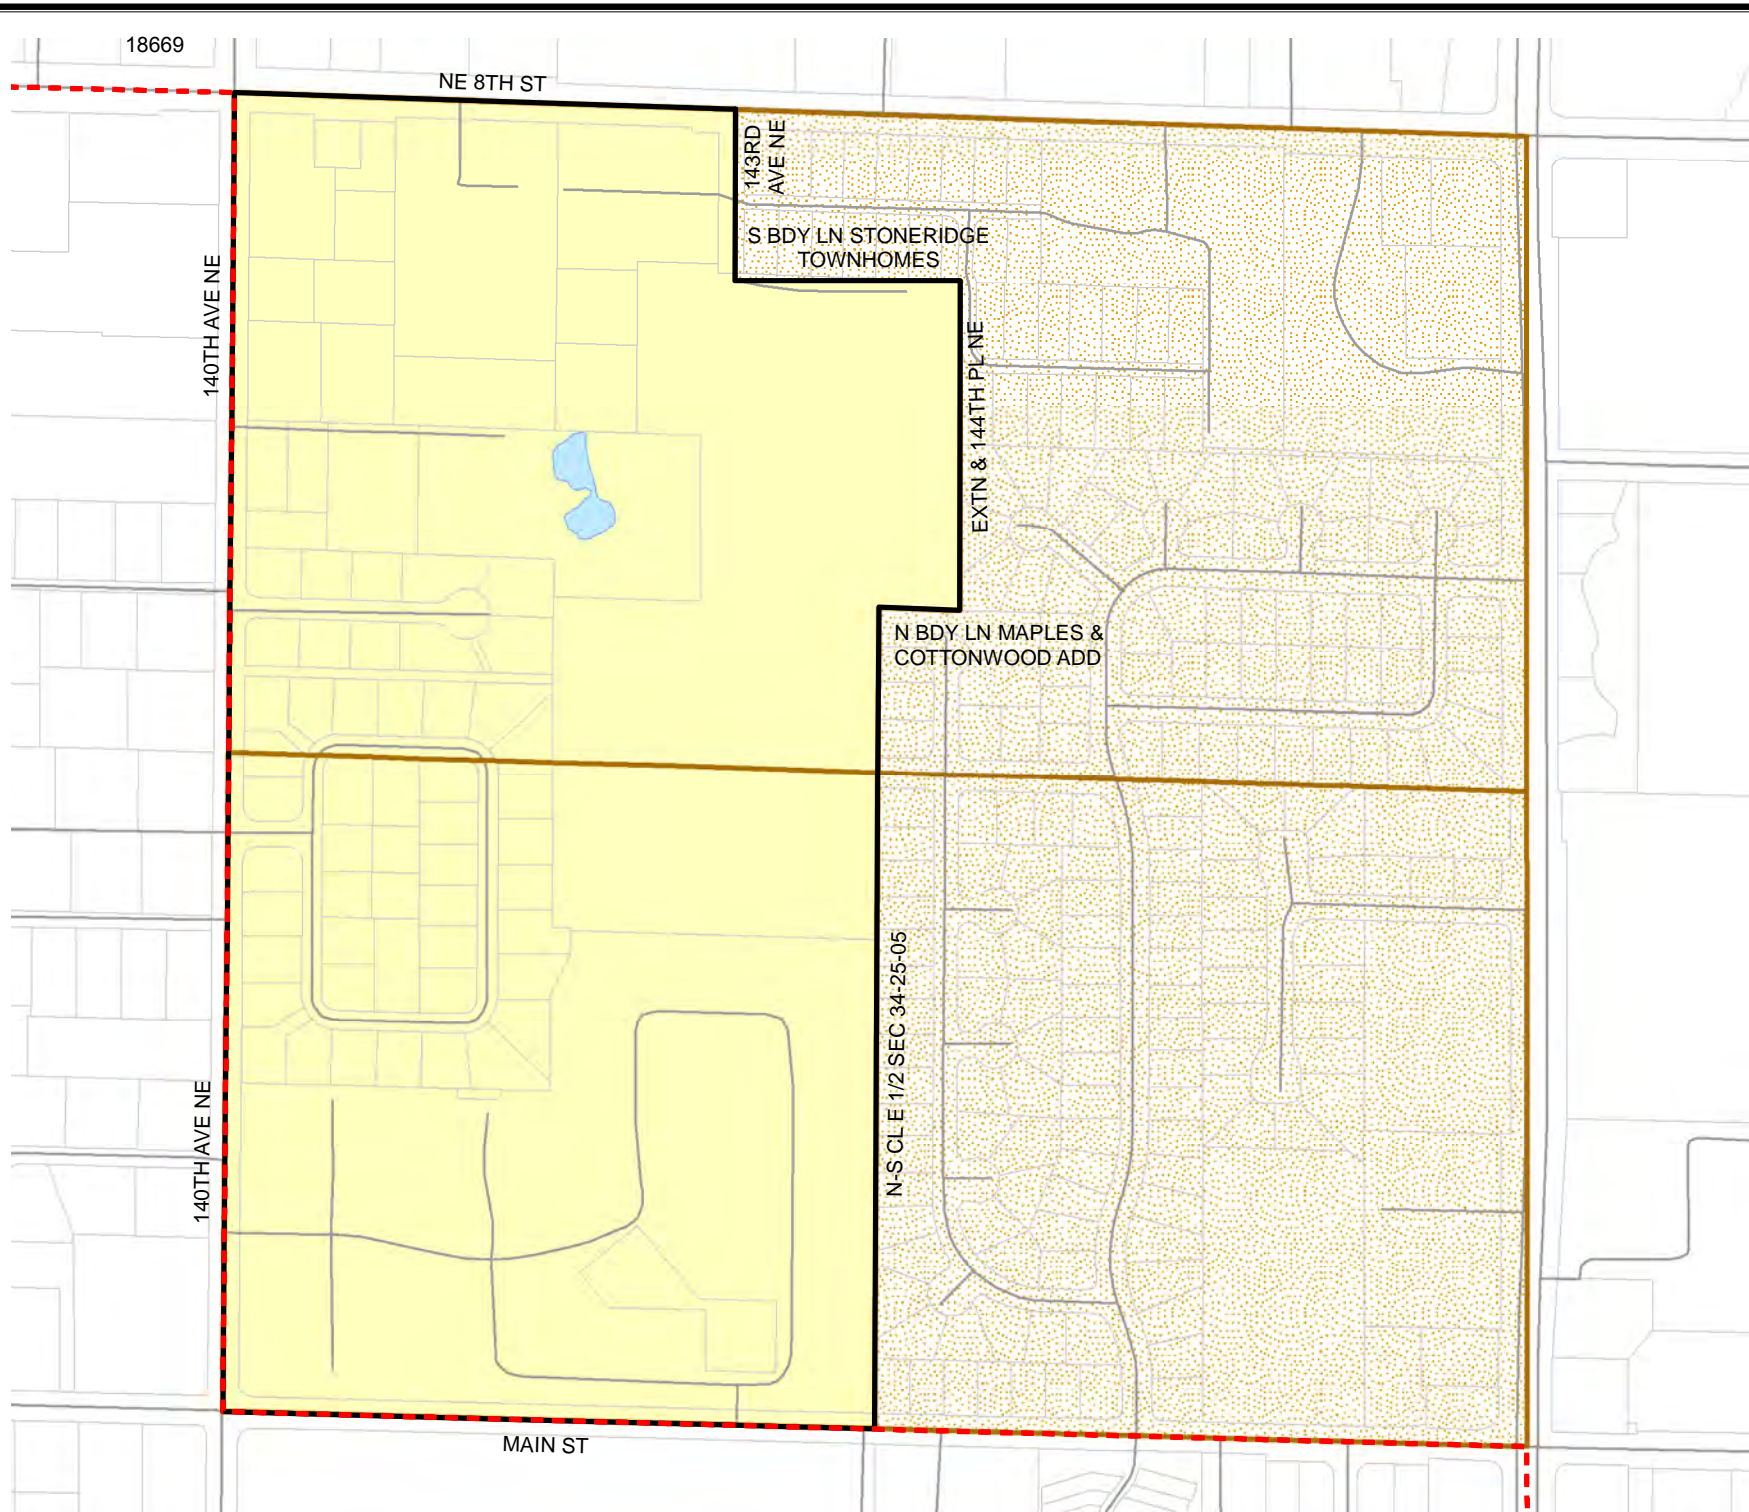

2018 Precinct Alterations

Code	Precinct Name	LG	CG	CC
0122	BEL 41-0122	41	9	6
2428	BEL 41-2428	41	9	6
0122	BEL 41-0122	41	9	6

Legend

-  Legislative District Boundaries
-  Congressional District Boundaries
-  Council District Boundaries
-  New Precinct
-  Old Precinct(s)

Census Tract:	S-T-R:
Tract 023900	32-25-05

Lake Washington

Wildwood Park - Bellevue

Southeast 6th Street Open Space

Chism Park

2018 Precinct Alterations

Code	Precinct Name	LG	CG	CC
2428	BEL 41-2428	41	9	6
0122	BEL 41-0122	41	9	6
2428	BEL 41-2428	41	9	6

Legend

-  Legislative District Boundaries
-  Congressional District Boundaries
-  Council District Boundaries
-  New Precinct
-  Old Precinct(s)

Census Tract:	S-T-R:
Tract 023900	32-25-05

2018 Precinct Alterations