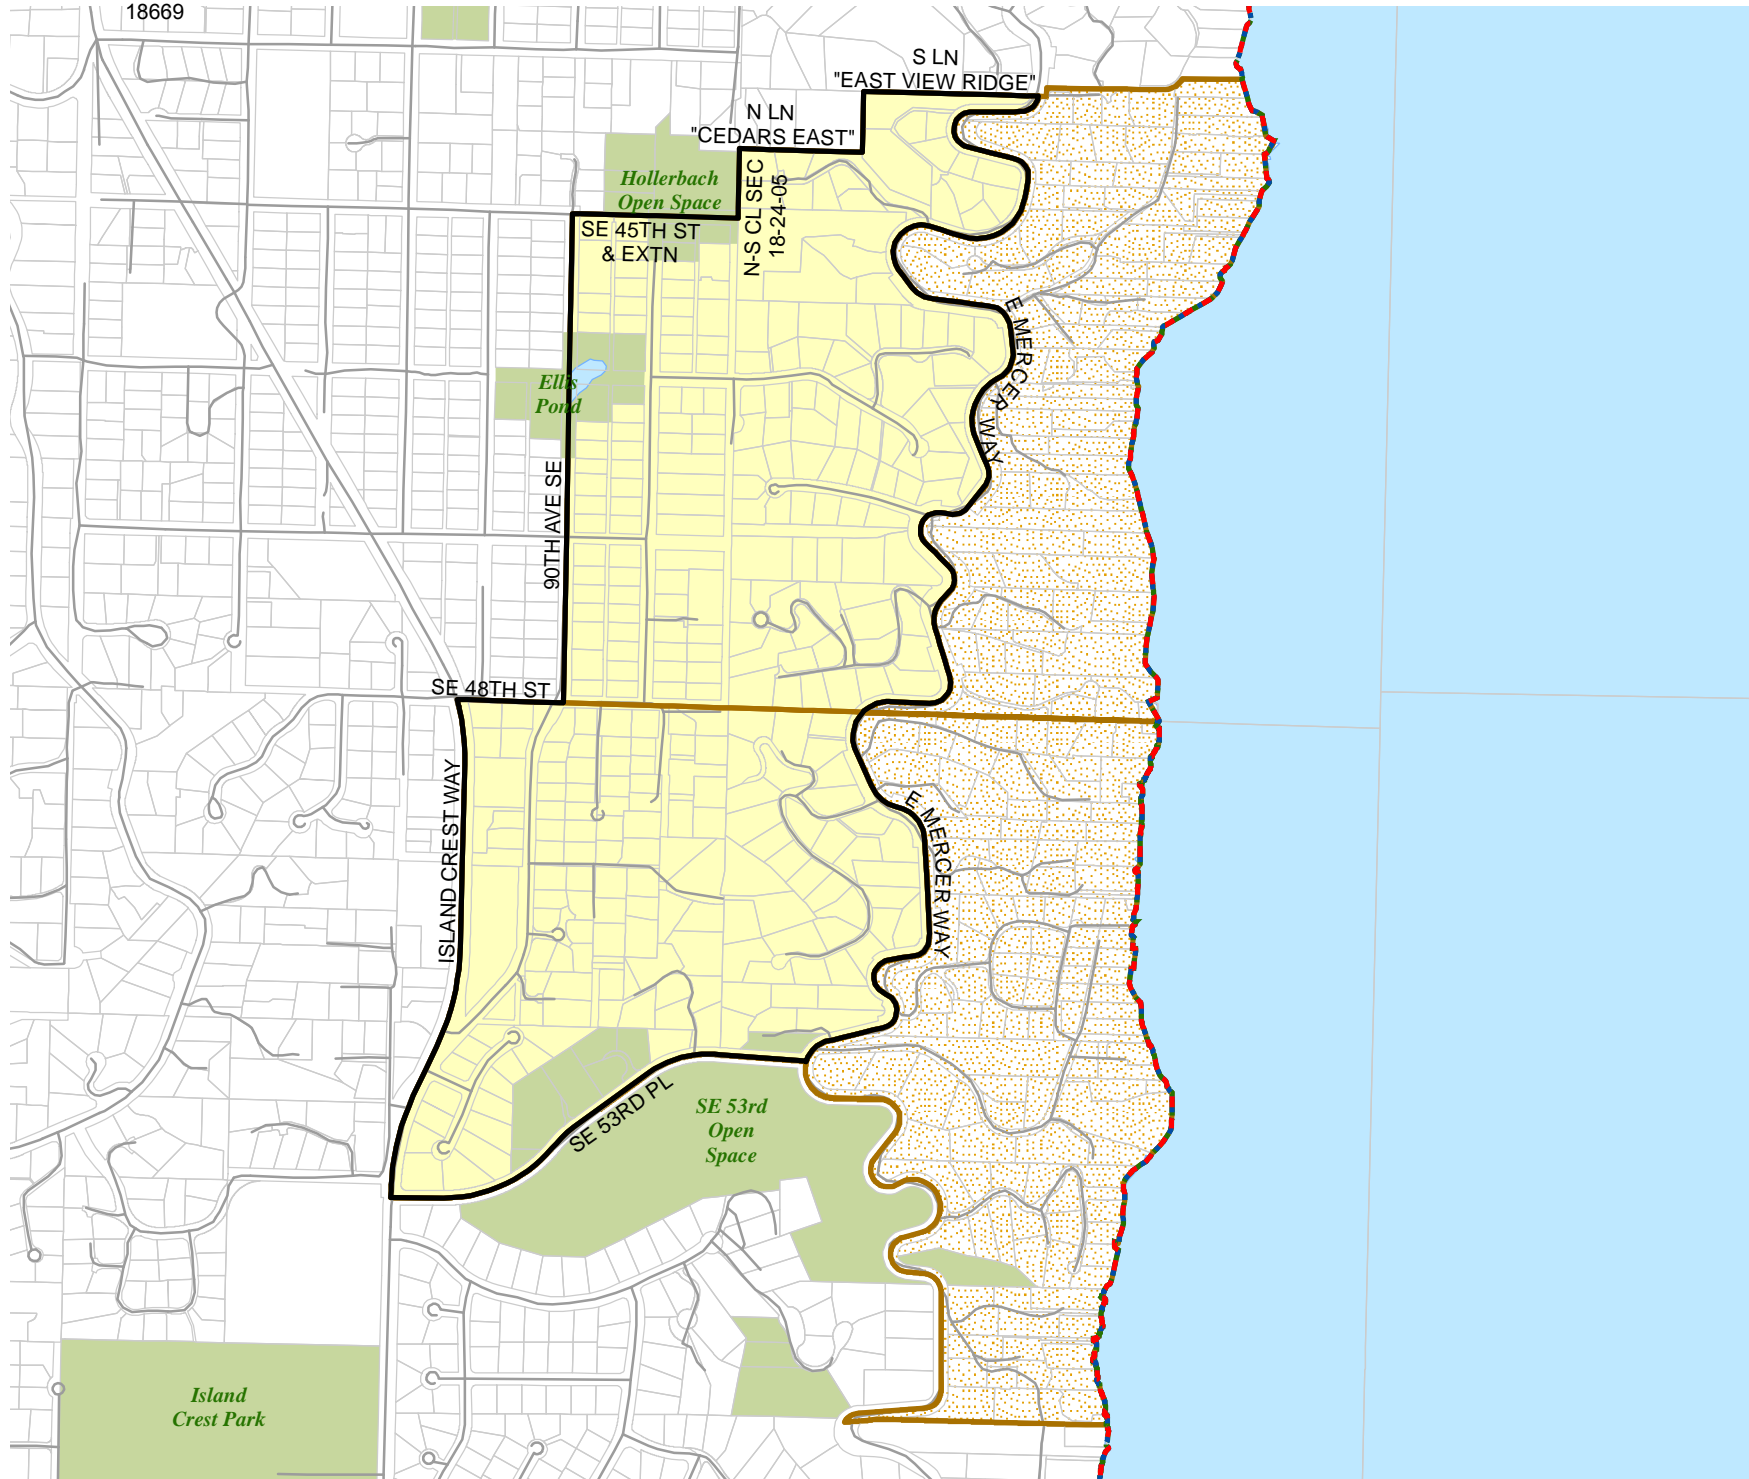

2018 Precinct Alterations

Code	Precinct Name	LG	CG	CC
0775	M-I 41-0775	41	9	6
0777	M-I 41-0777	41	9	6
0775	M-I 41-0775	41	9	6

Legend

- Legislative District Boundaries
- Congressional District Boundaries
- Council District Boundaries
- New Precinct
- Old Precinct(s)

Census Tract:	S-T-R:
Tract 024500	18-24-05