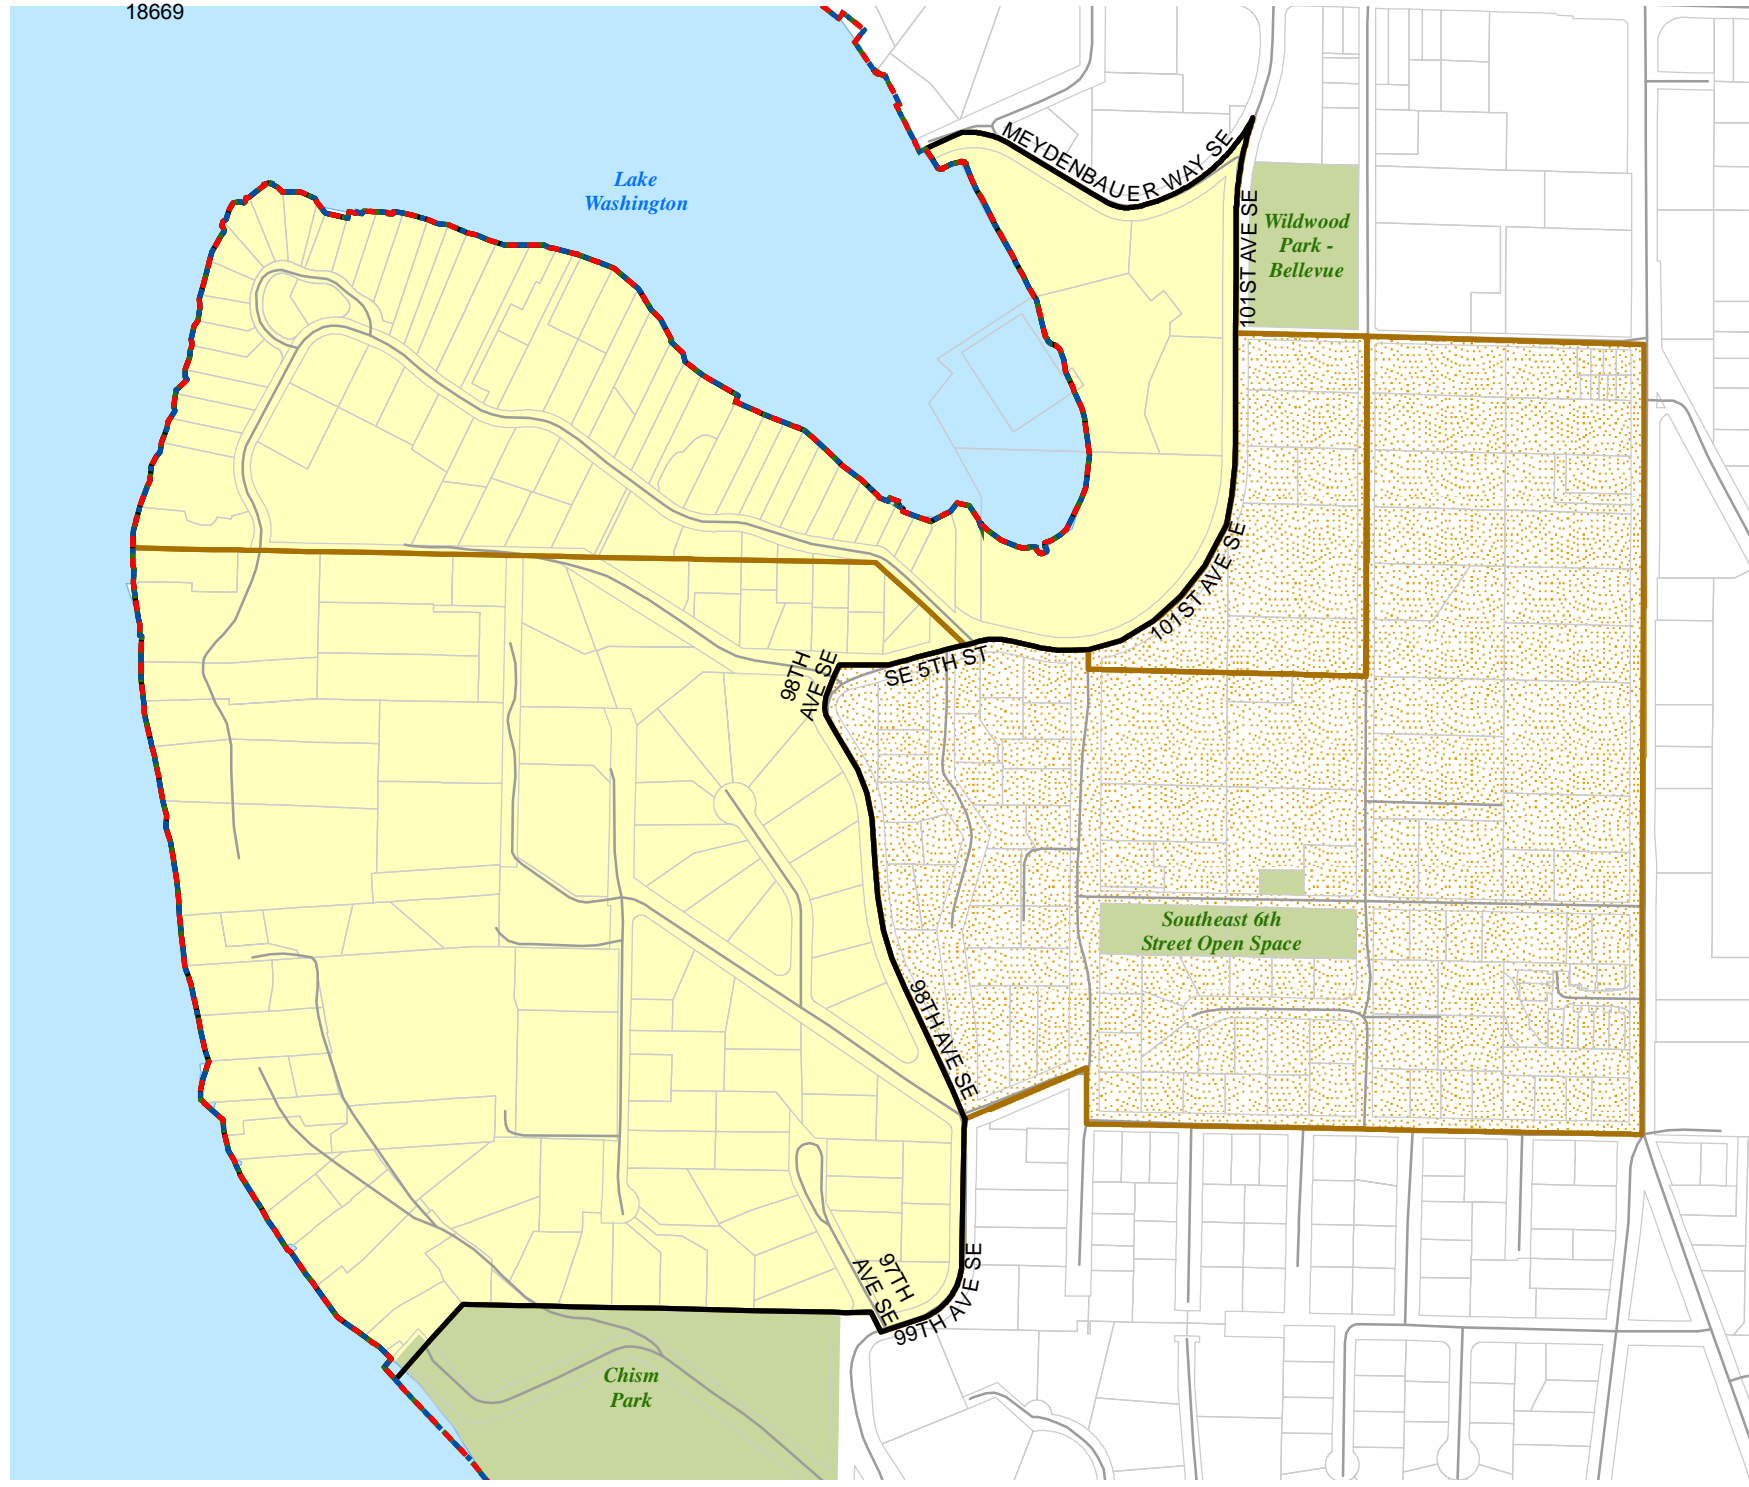

2018 Precinct Alterations

Code	Precinct Name	LG	CG	CC
0122	BEL 41-0122	41	9	6
2428	BEL 41-2428	41	9	6
0122	BEL 41-0122	41	9	6

Legend

-  Legislative District Boundaries
-  Congressional District Boundaries
-  Council District Boundaries
-  New Precinct
-  Old Precinct(s)

Census Tract:	S-T-R:
Tract 023900	32-25-05

Lake Washington

Wildwood Park - Bellevue

Southeast 6th Street Open Space

Chism Park

2018 Precinct Alterations

Code	Precinct Name	LG	CG	CC
2428	BEL 41-2428	41	9	6
0122	BEL 41-0122	41	9	6
2428	BEL 41-2428	41	9	6