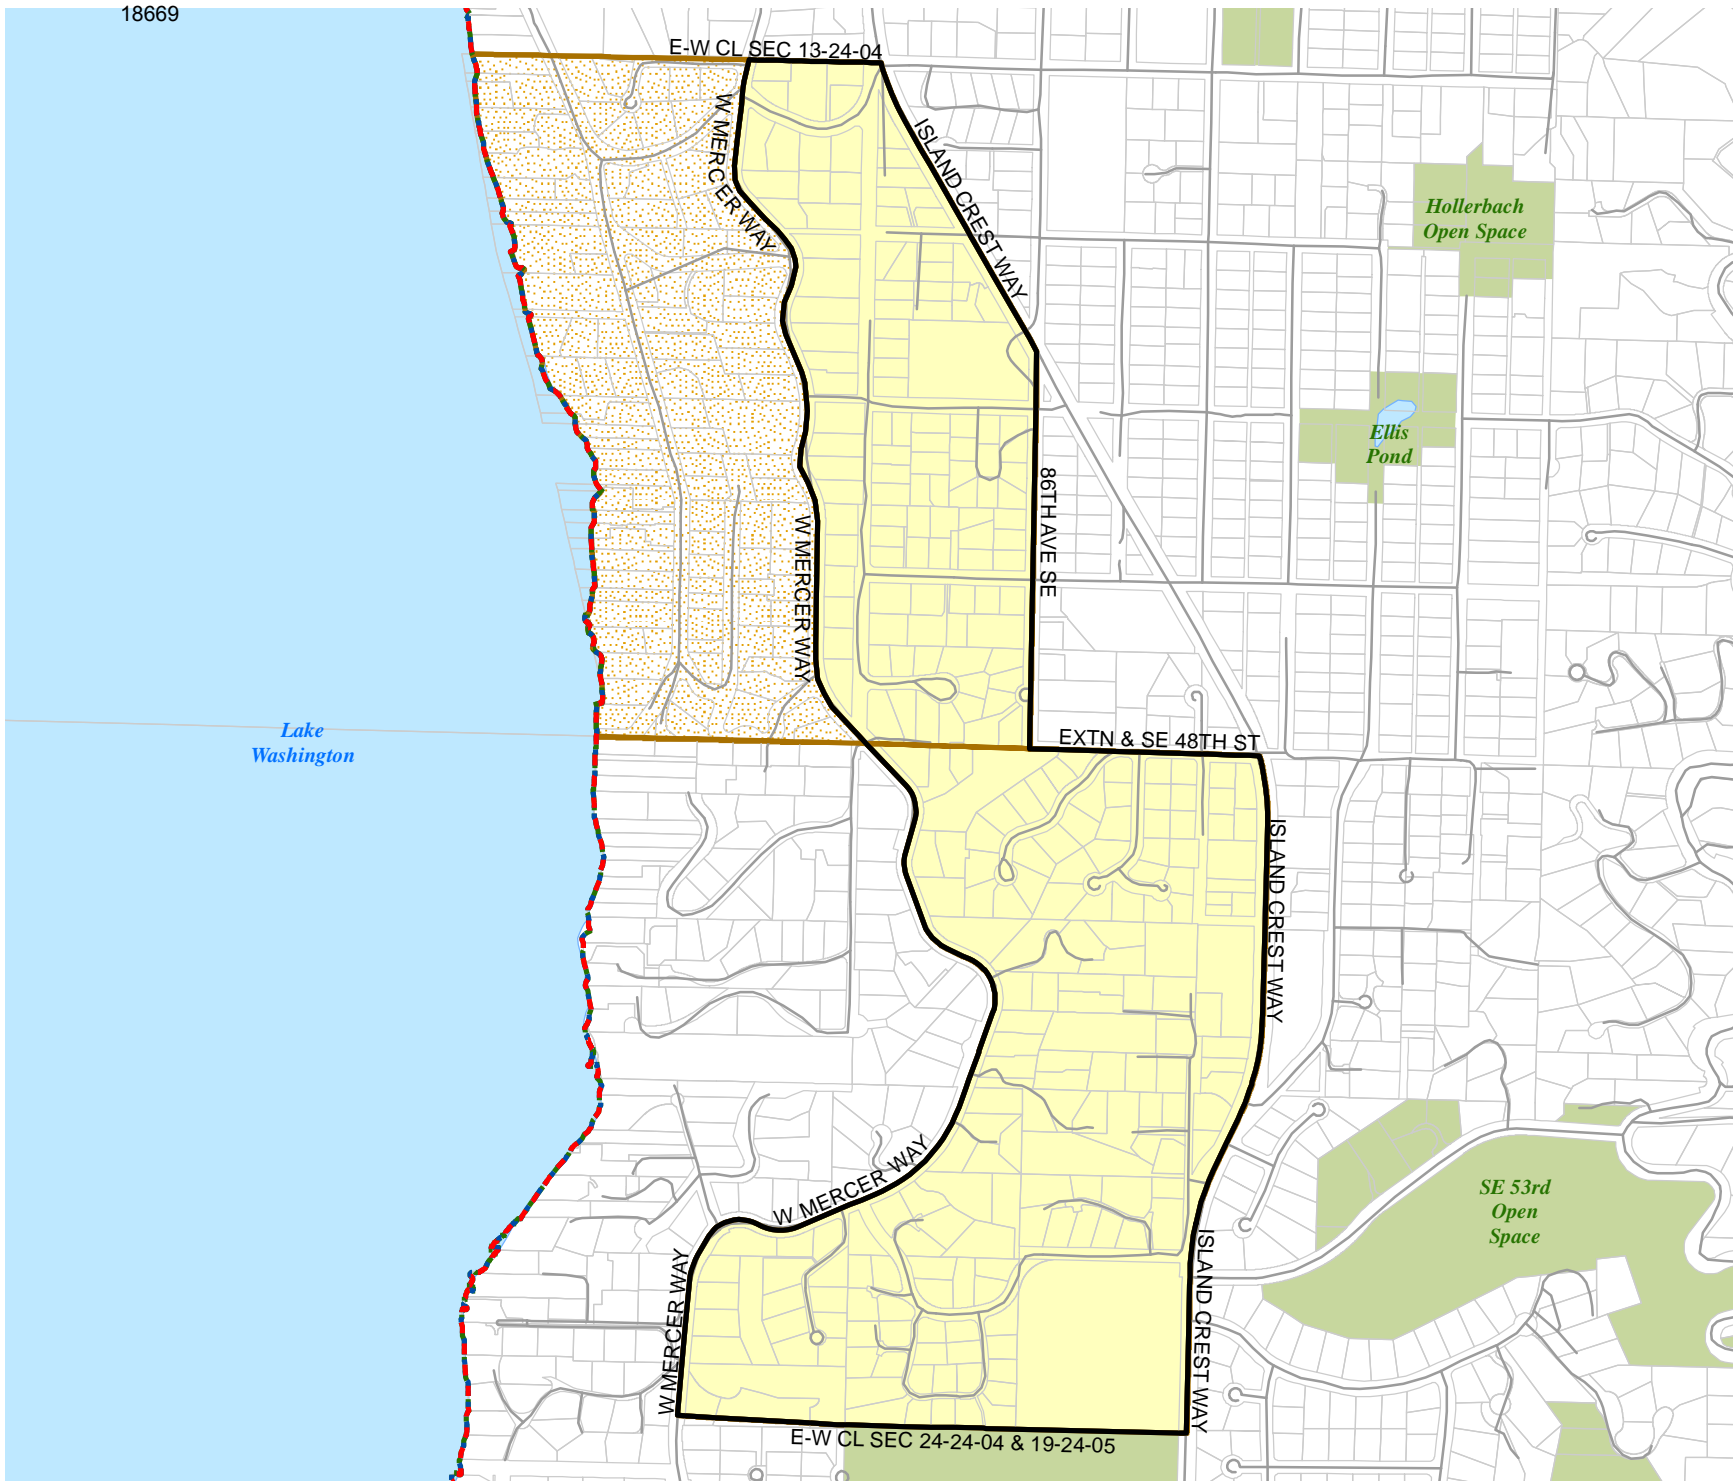

Legend

-  Legislative District Boundaries
-  Congressional District Boundaries
-  Council District Boundaries
-  New Precinct
-  Old Precinct(s)

Census Tract:	S-T-R:
Tract 024500	13-24-04

2018 Precinct Alterations