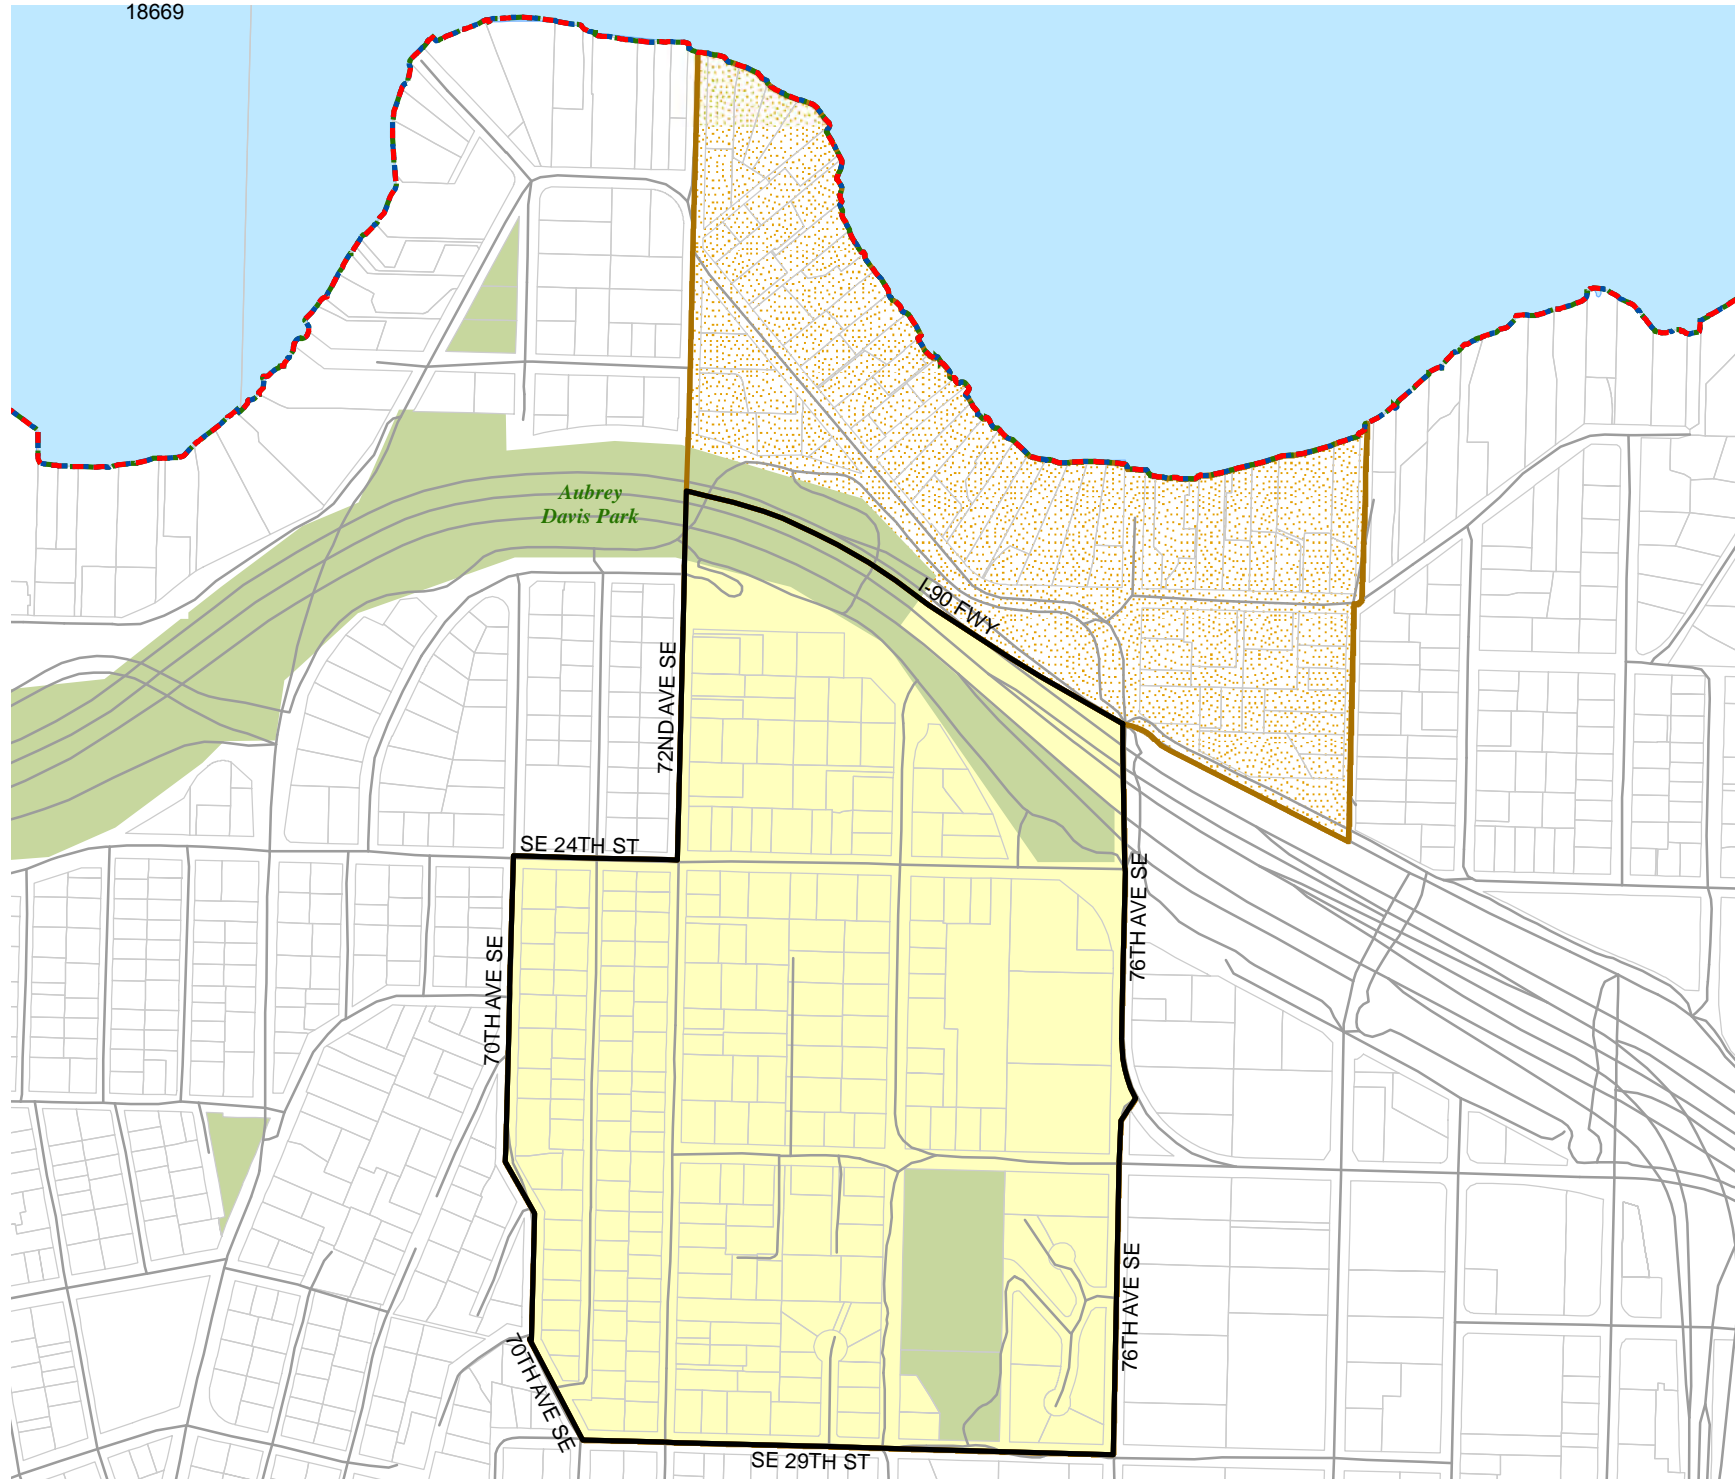

2018 Precinct Alterations

Code	Precinct Name	LG	CG	CC
0756	M-I 41-0756	41	9	6
0756	M-I 41-0756	41	9	6

Legend

- Legislative District Boundaries
- Congressional District Boundaries
- Council District Boundaries
- New Precinct
- Old Precinct(s)

Census Tract: Tract 024300	S-T-R: 12-24-04