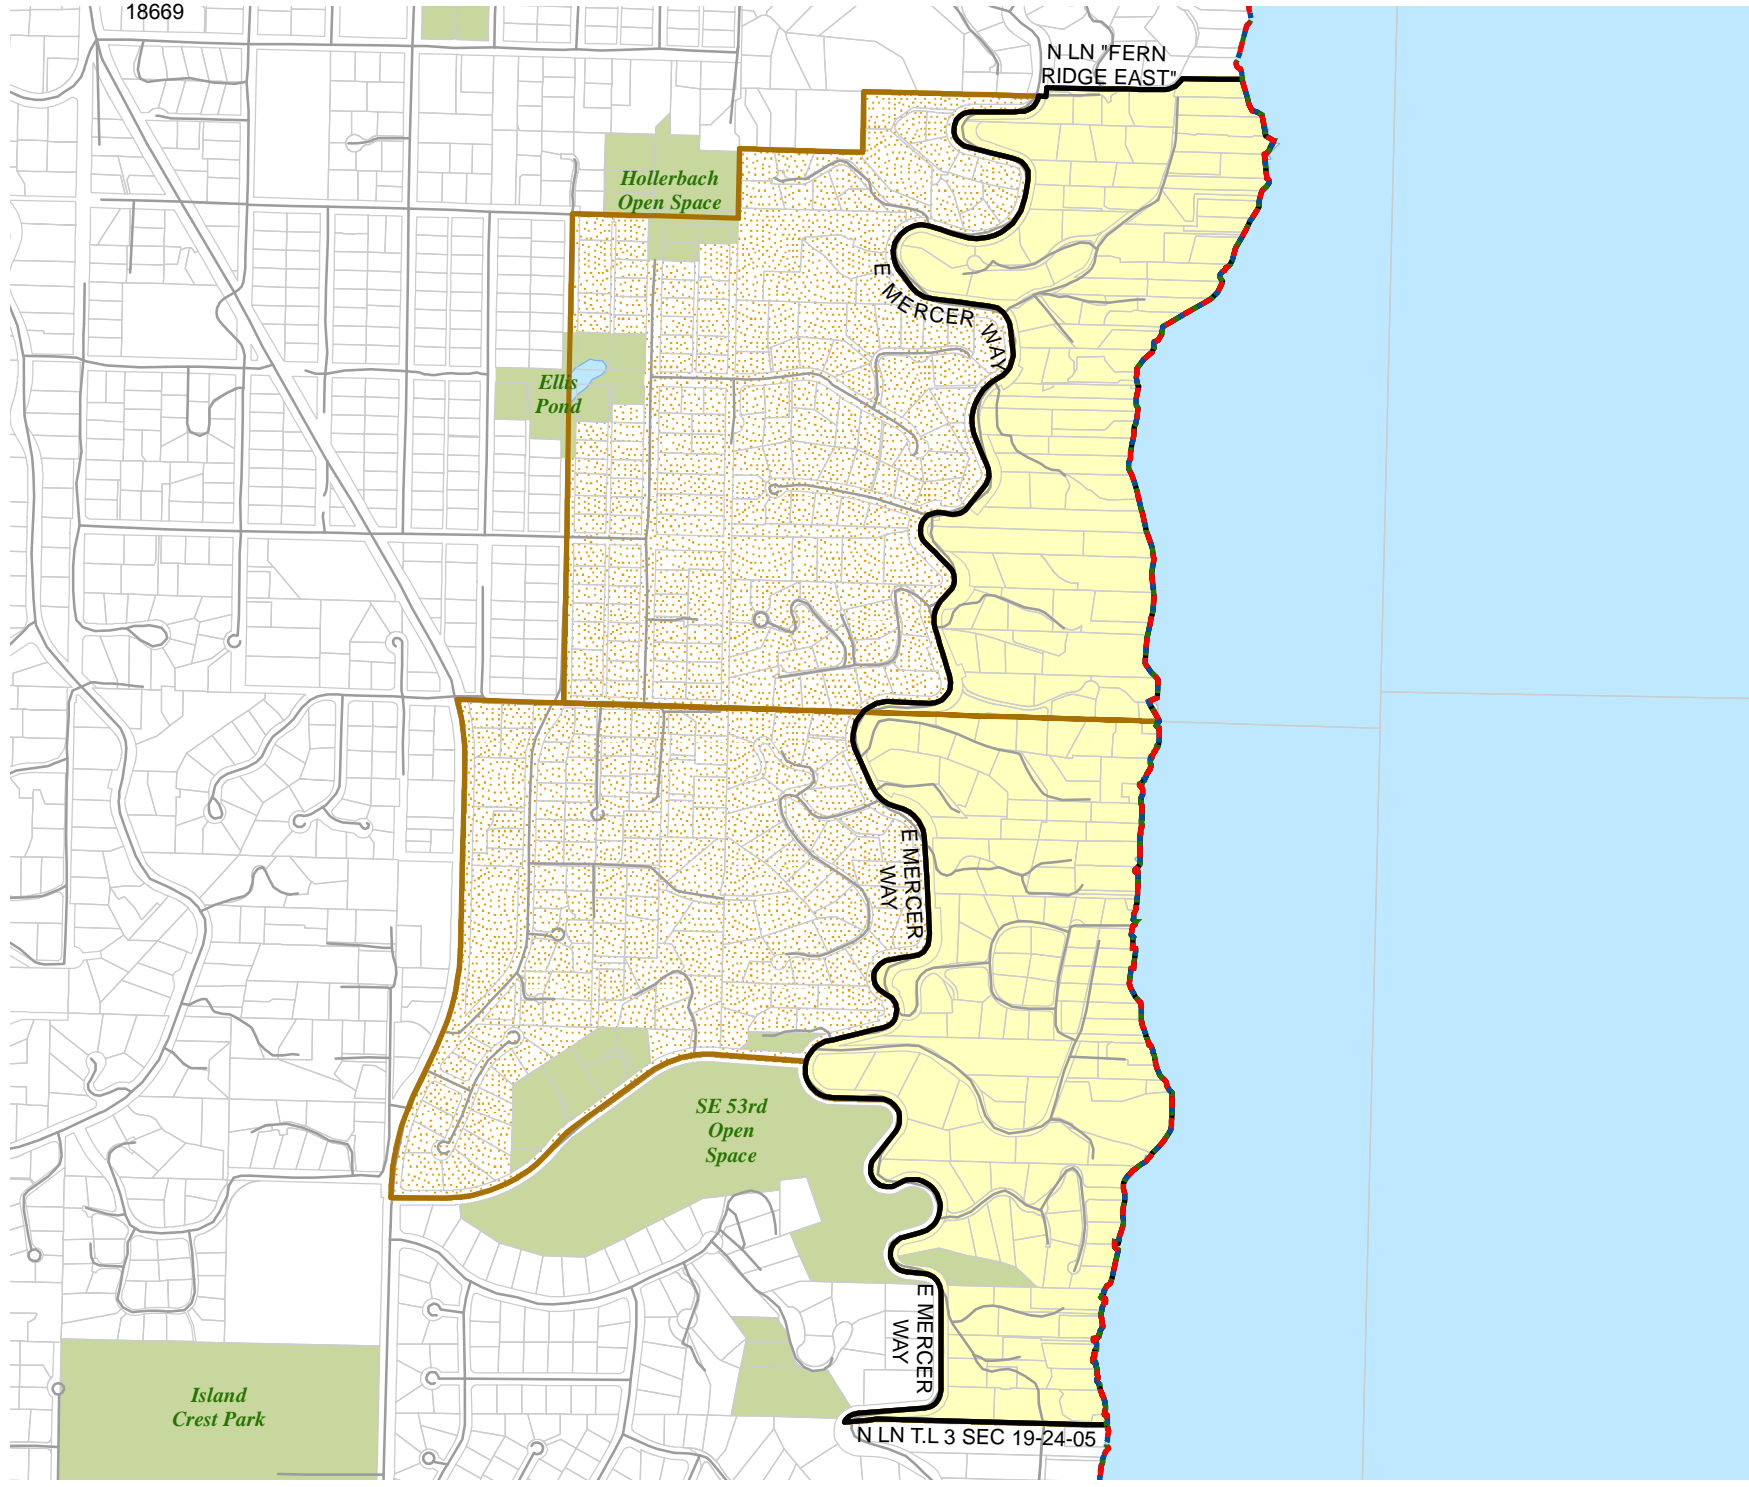

2018 Precinct Alterations

Code	Precinct Name	LG	CG	CC
0777	M-I 41-0777	41	9	6
0775	M-I 41-0775	41	9	6
0777	M-I 41-0777	41	9	6

Legend

- Legislative District Boundaries
- Congressional District Boundaries
- Council District Boundaries
- New Precinct
- Old Precinct(s)

Census Tract:	S-T-R:
Tract 024500	18-24-05