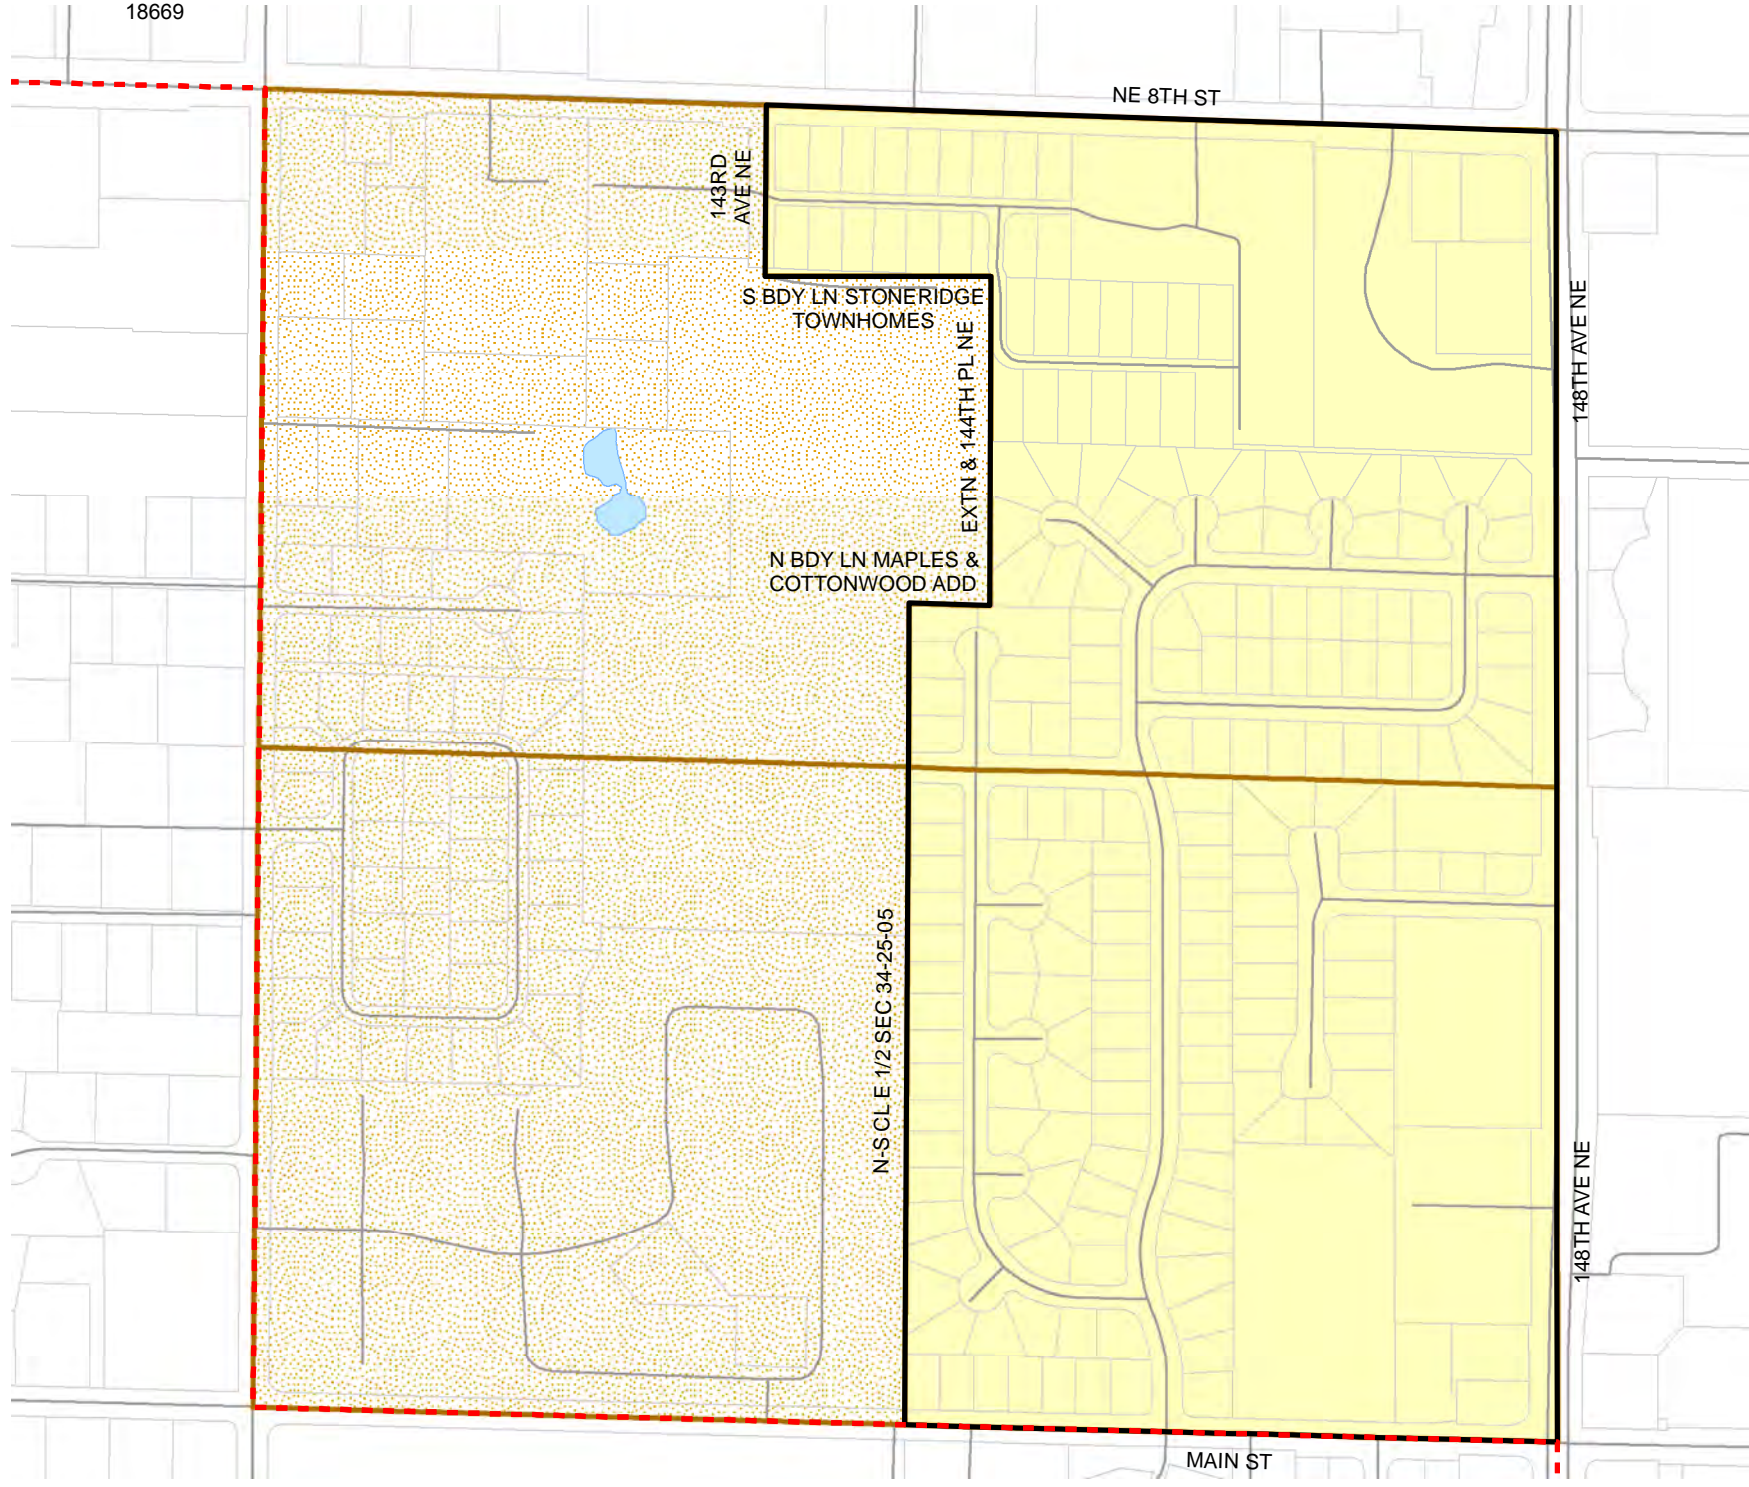

Code	Precinct Name	LG	CG	CC
0127	BEL 48-0127	48	9	6
0127	BEL 48-0127	48	9	6
2430	BEL 48-2430	48	9	6

Legend

-  Legislative District Boundaries
-  Congressional District Boundaries
-  Council District Boundaries
-  New Precinct
-  Old Precinct(s)

Census Tract: Tract 023603	S-T-R: 34-25-05
--------------------------------------	---------------------------

2018 Precinct Alterations

Code	Precinct Name	LG	CG	CC
2430	BEL 48-2430	48	9	6
0127	BEL 48-0127	48	9	6
2430	BEL 48-2430	48	9	6