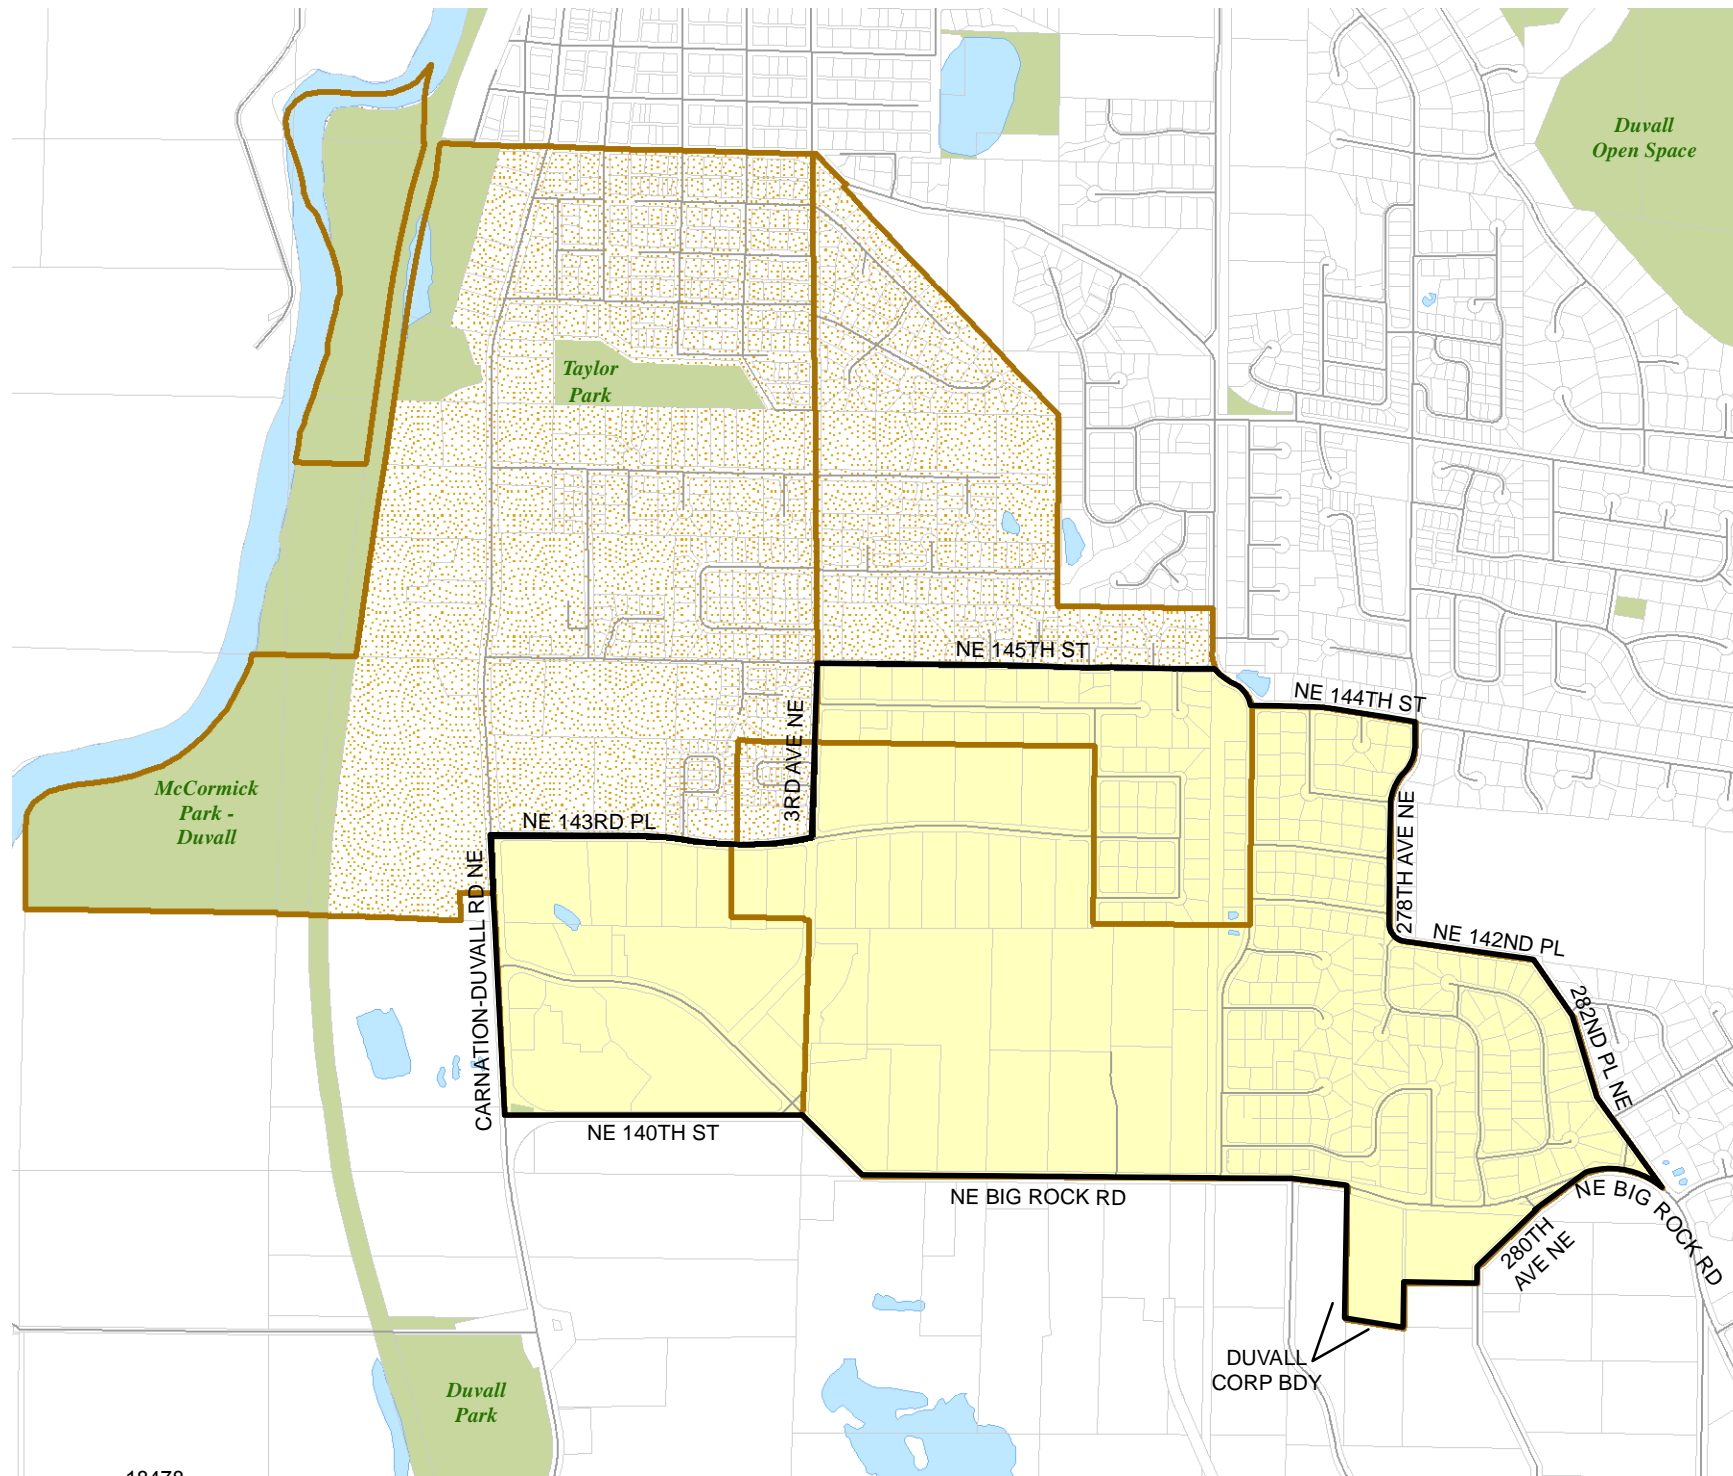

2017 Precinct Alterations

Code	Precinct Name	LG	CG	CC
3502	DUV 45-3502	45	1	3
3502	DUV 45-3502	45	1	3
3219	DUV 45-3219	45	1	3
3642	DUV 45-3642	45	1	3

Legend

- Legislative District Boundaries
- Congressional District Boundaries
- Council District Boundaries
- New Precinct
- Old Precinct(s)

Census Tract: Tract 032402	S-T-R: 24-26-06