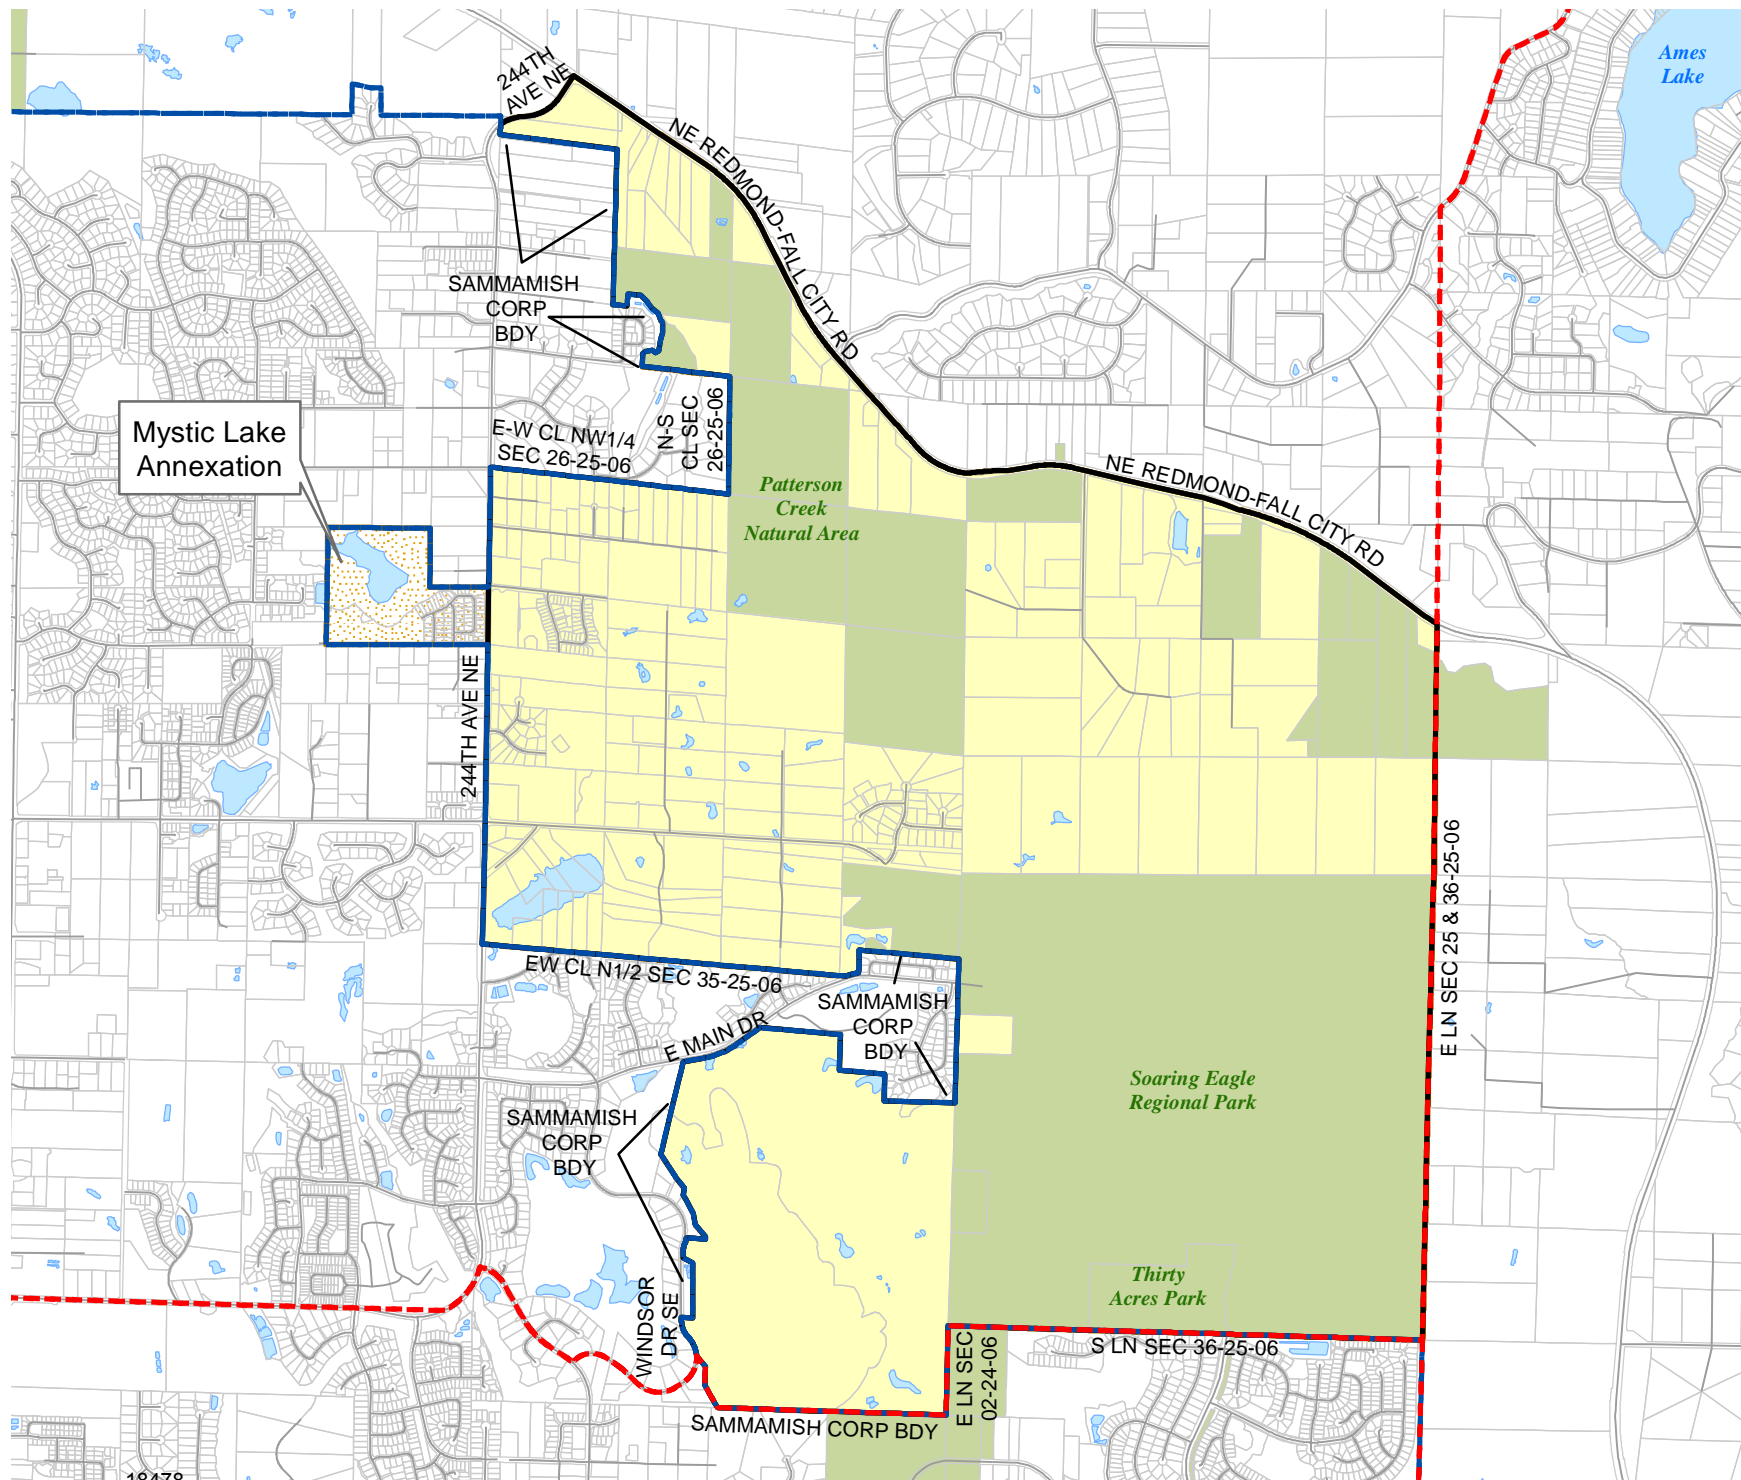

Legend

-  Legislative District Boundaries
-  Congressional District Boundaries
-  Council District Boundaries
-  New Precinct
-  Old Precinct(s)

Census Tract: Tract 032215	S-T-R: 26-25-06
--------------------------------------	---------------------------