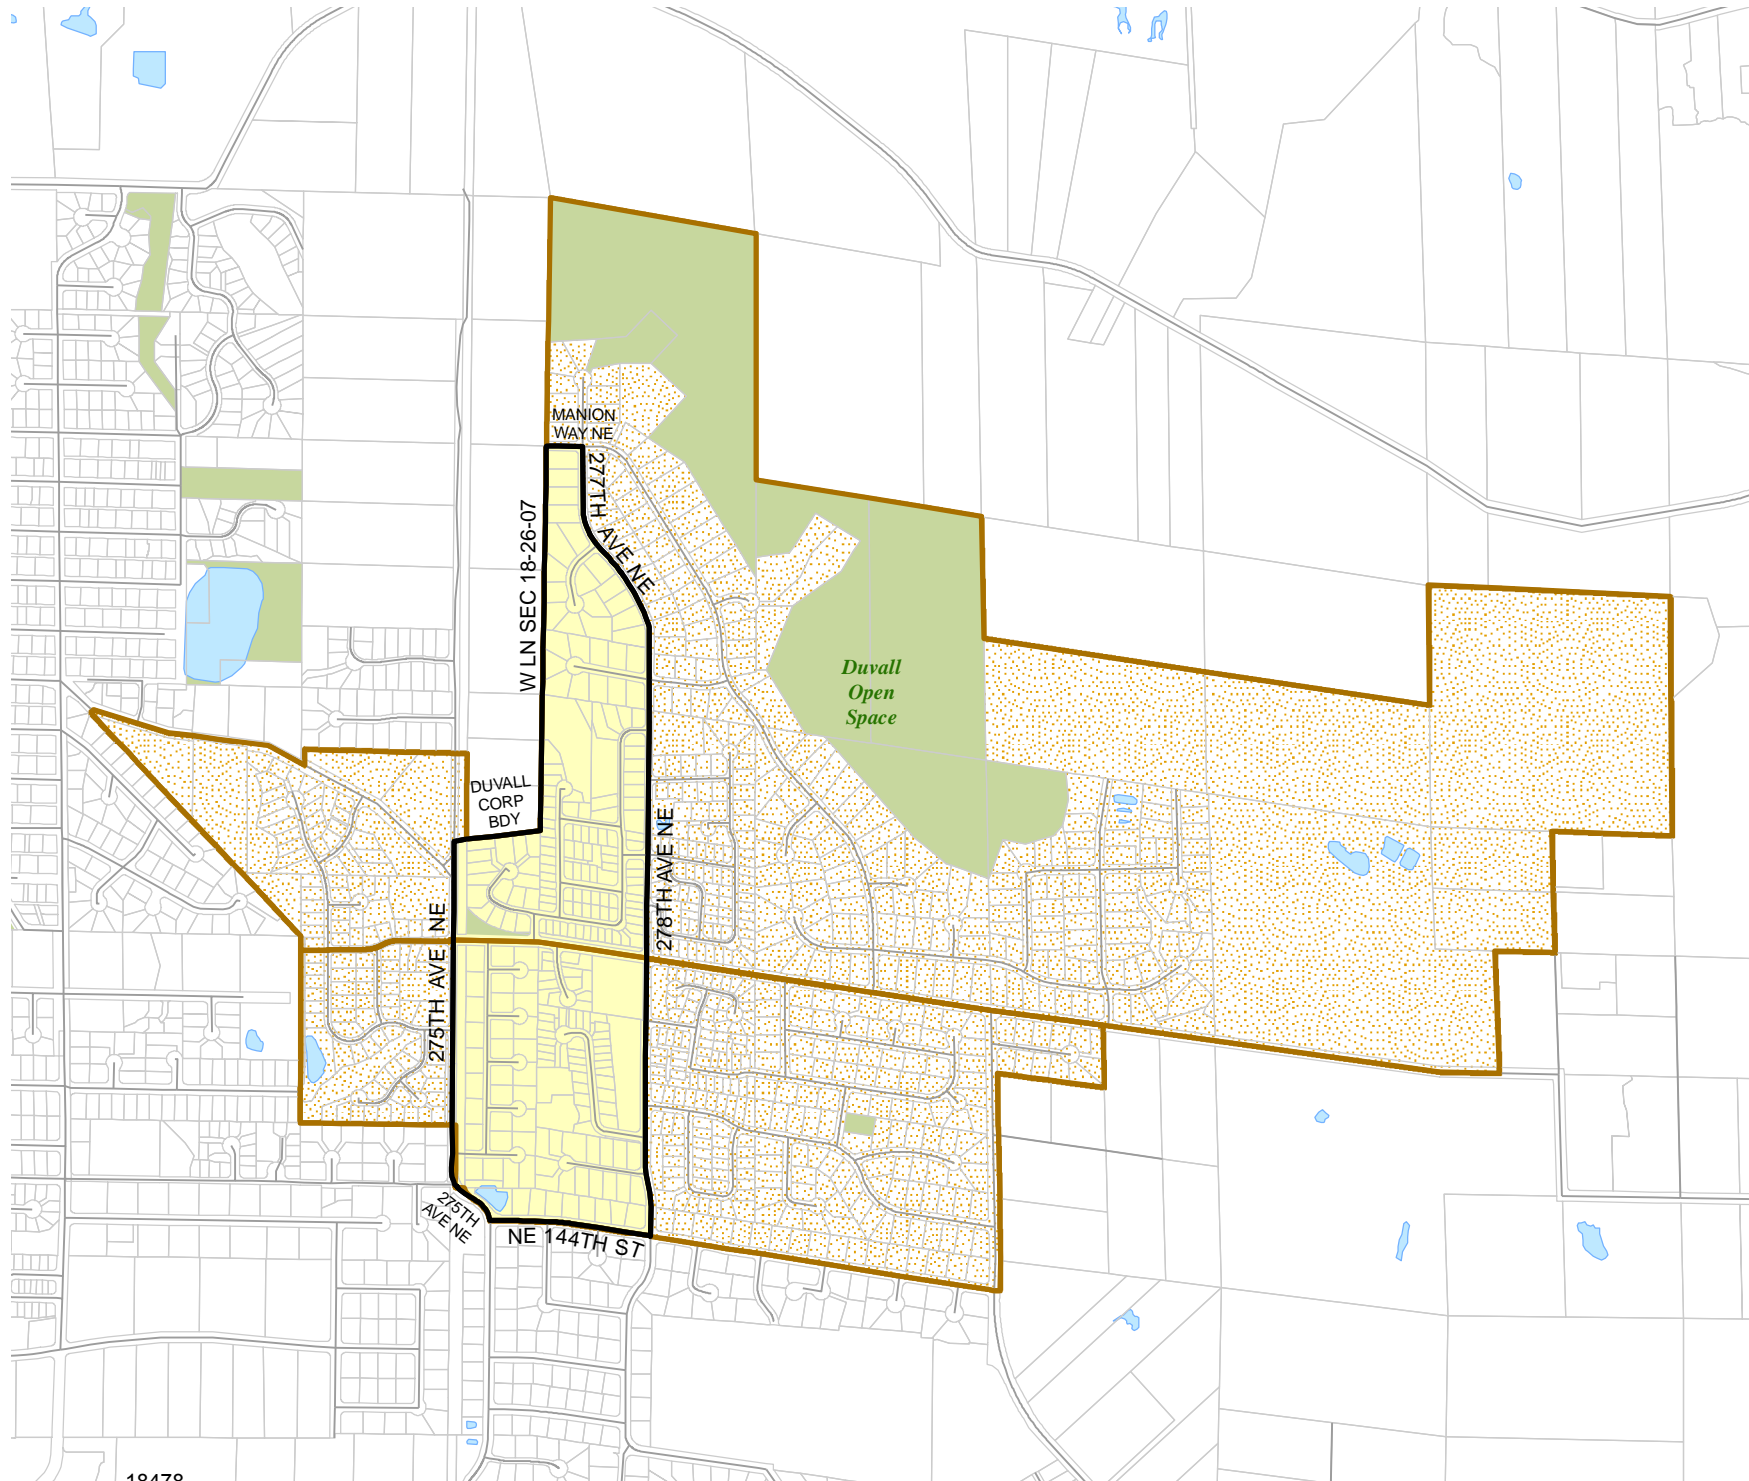

Legend

-  Legislative District Boundaries
-  Congressional District Boundaries
-  Council District Boundaries
-  New Precinct
-  Old Precinct(s)

Census Tract: Tract 032402	S-T-R: 18-26-07
--------------------------------------	---------------------------