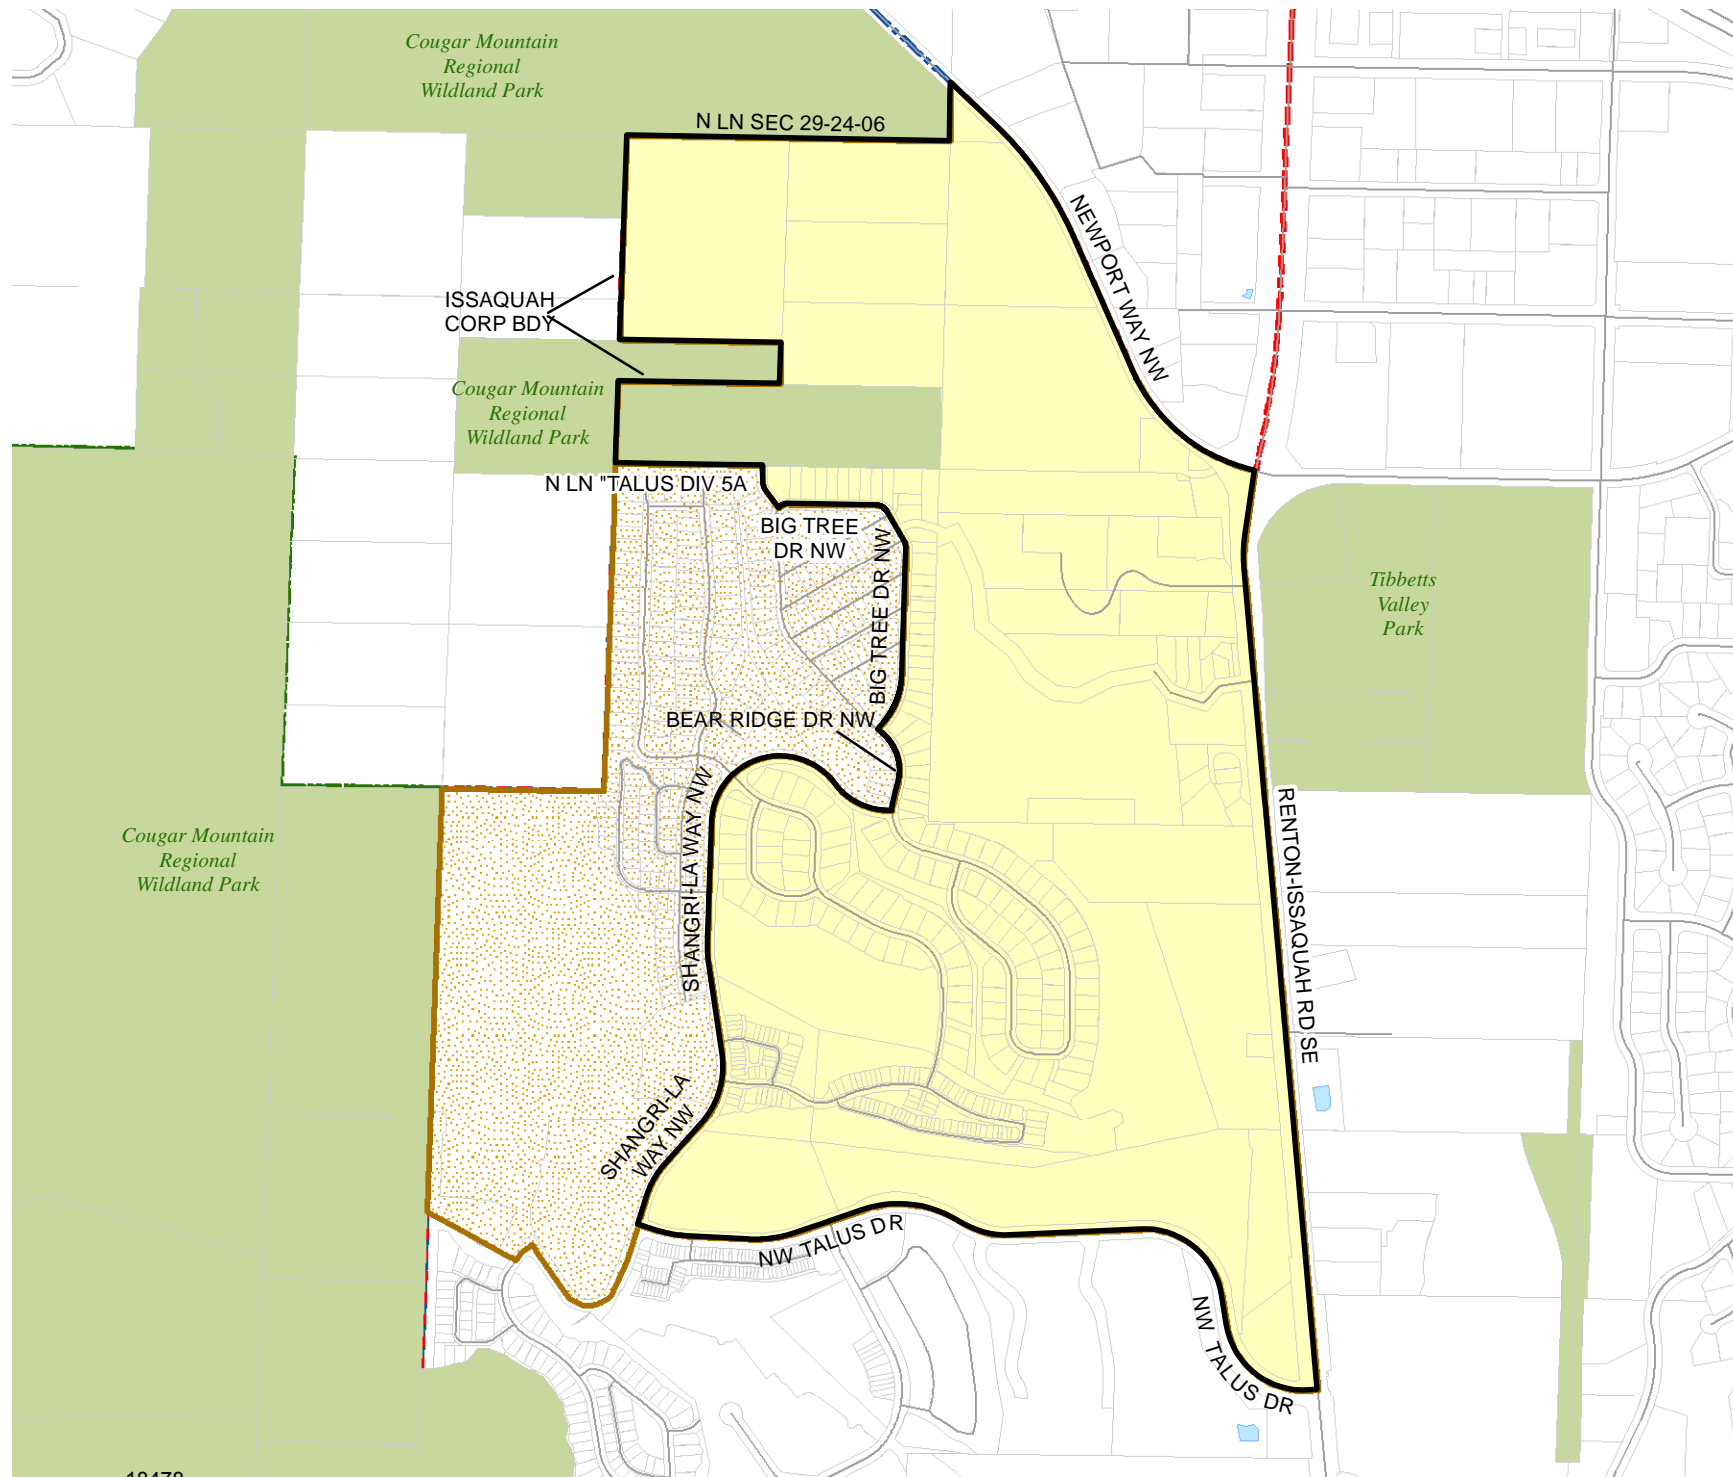

2017 Precinct Alterations

Code	Precinct Name	LG	CG	CC
3145	ISS 05-3145	5	8	3
3145	ISS 05-3145	5	8	3

Legend

- Legislative District Boundaries
- Congressional District Boundaries
- Council District Boundaries
- New Precinct
- Old Precinct(s)

Census Tract: Tract 025006	S-T-R: 29-24-06