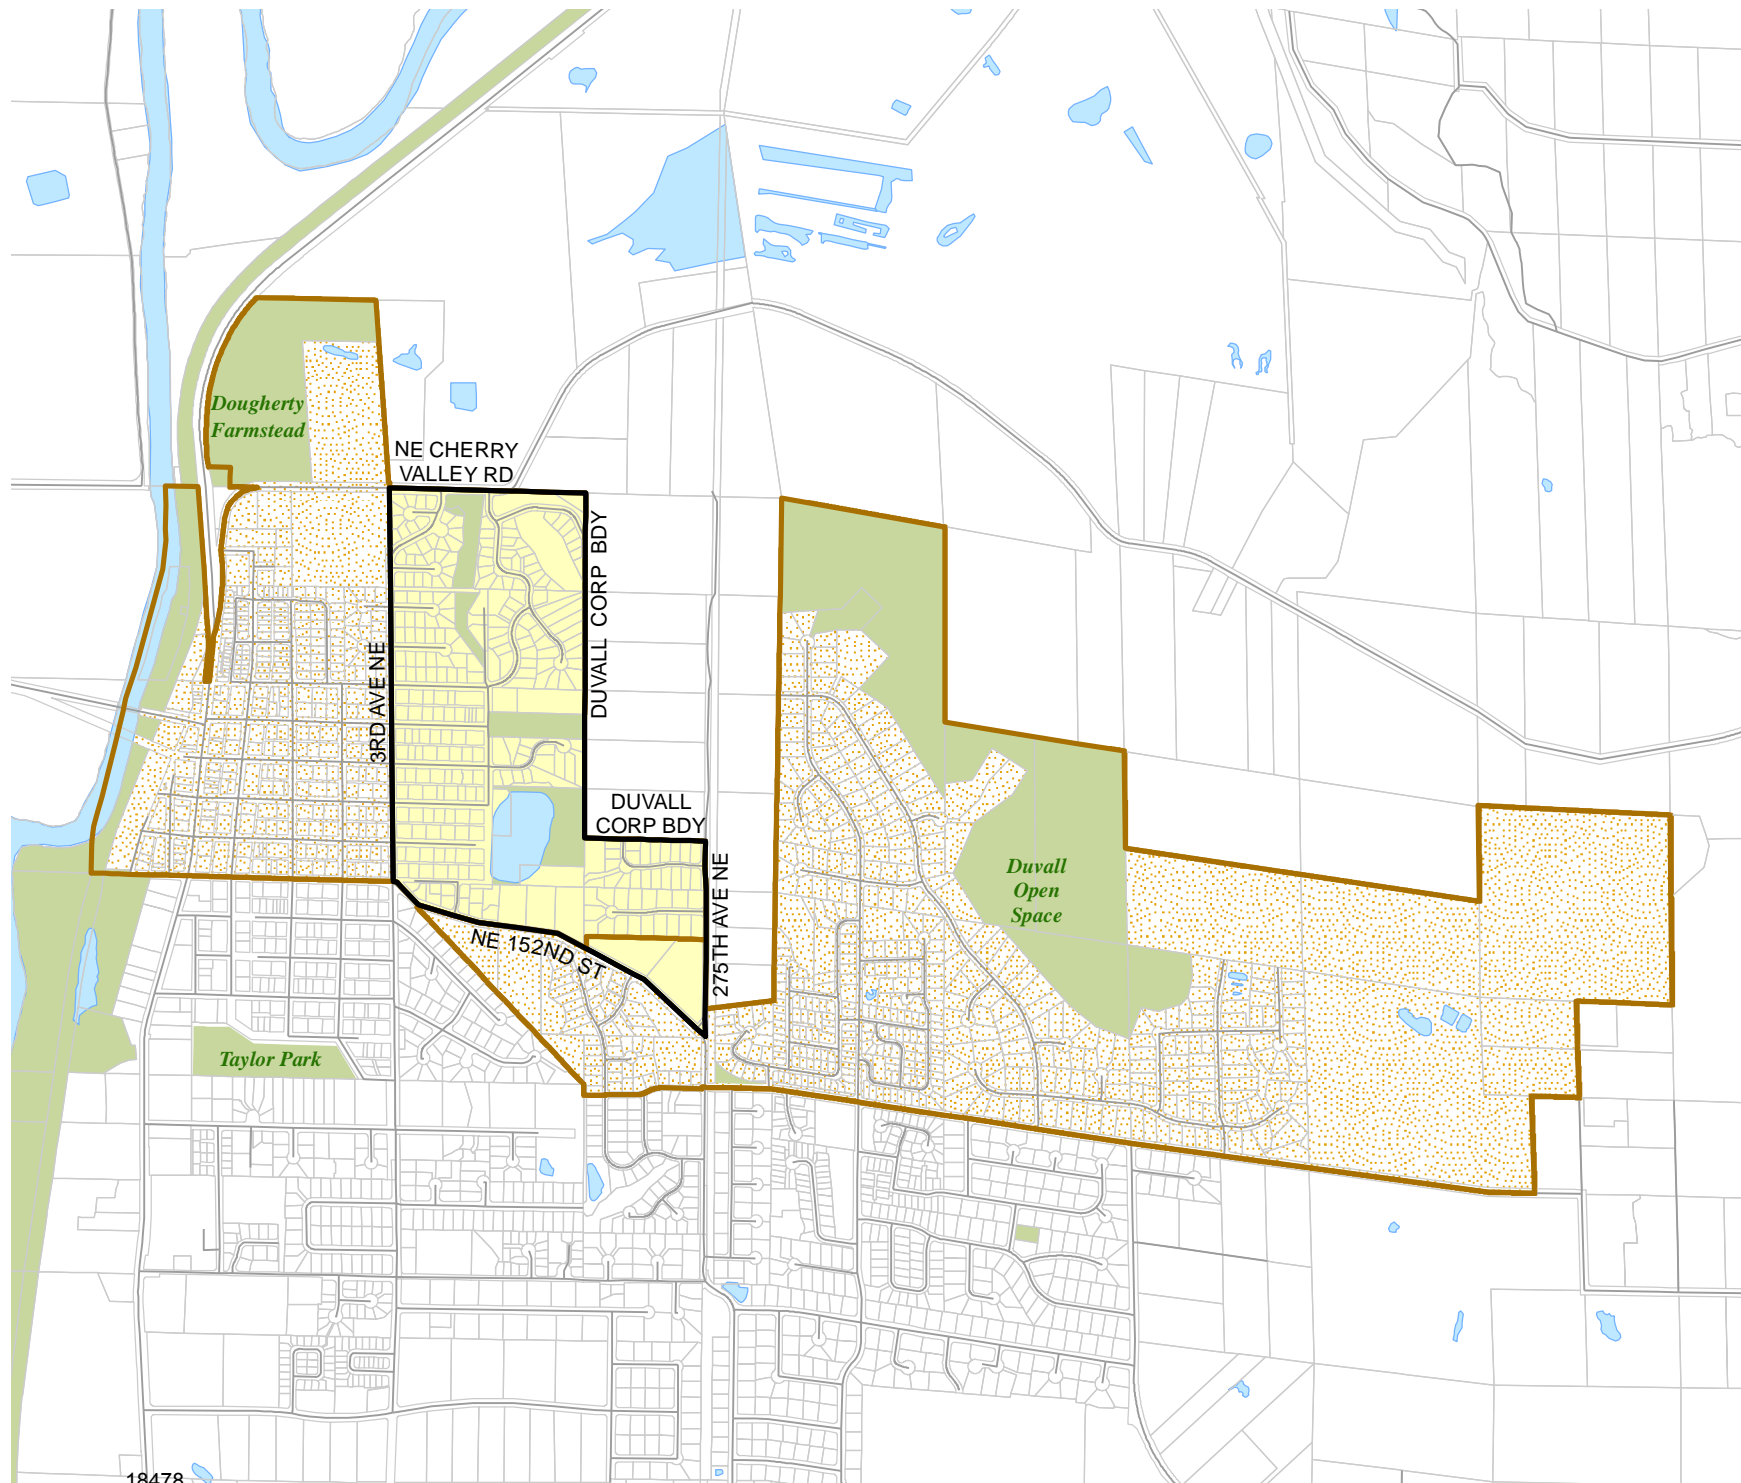

2017 Precinct Alterations

Code	Precinct Name	LG	CG	CC
3741	DUV 45-3741	45	1	3
0389	DUV 45-0389	45	1	3
3218	DUV 45-3218	45	1	3

Legend

- Legislative District Boundaries
- Congressional District Boundaries
- Council District Boundaries
- New Precinct
- Old Precinct(s)

Census Tract: Tract 032401	S-T-R: 13-24-06