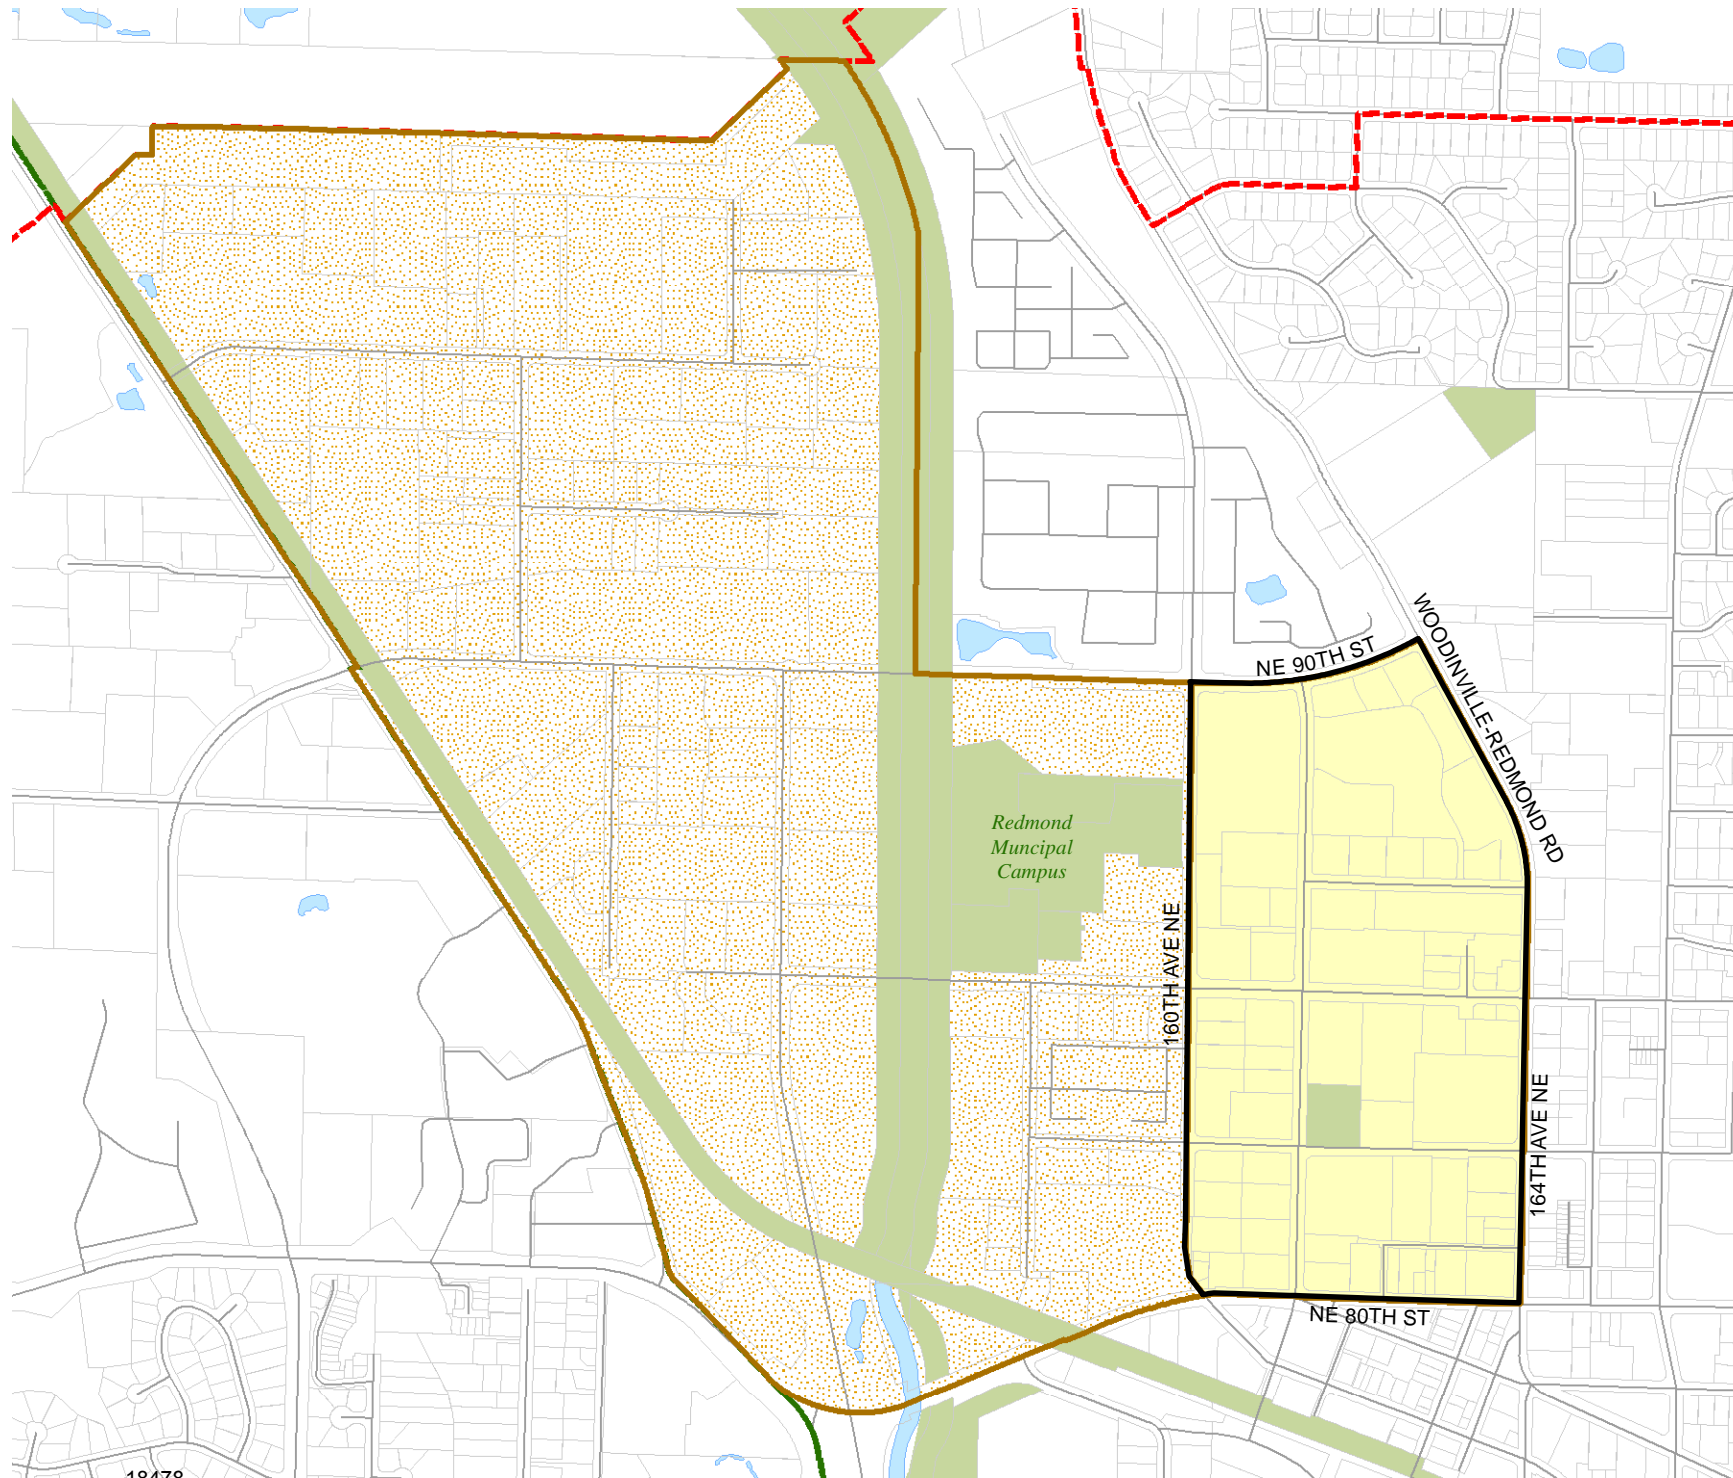

2017 Precinct Alterations

Code	Precinct Name	LG	CG	CC
3738	RED 48-3738	48	1	3
2967	RED 48-2967	48	1	3

Legend

- Legislative District Boundaries
- Congressional District Boundaries
- Council District Boundaries
- New Precinct
- Old Precinct(s)

Census Tract: Tract 032309	S-T-R: 02-25-05