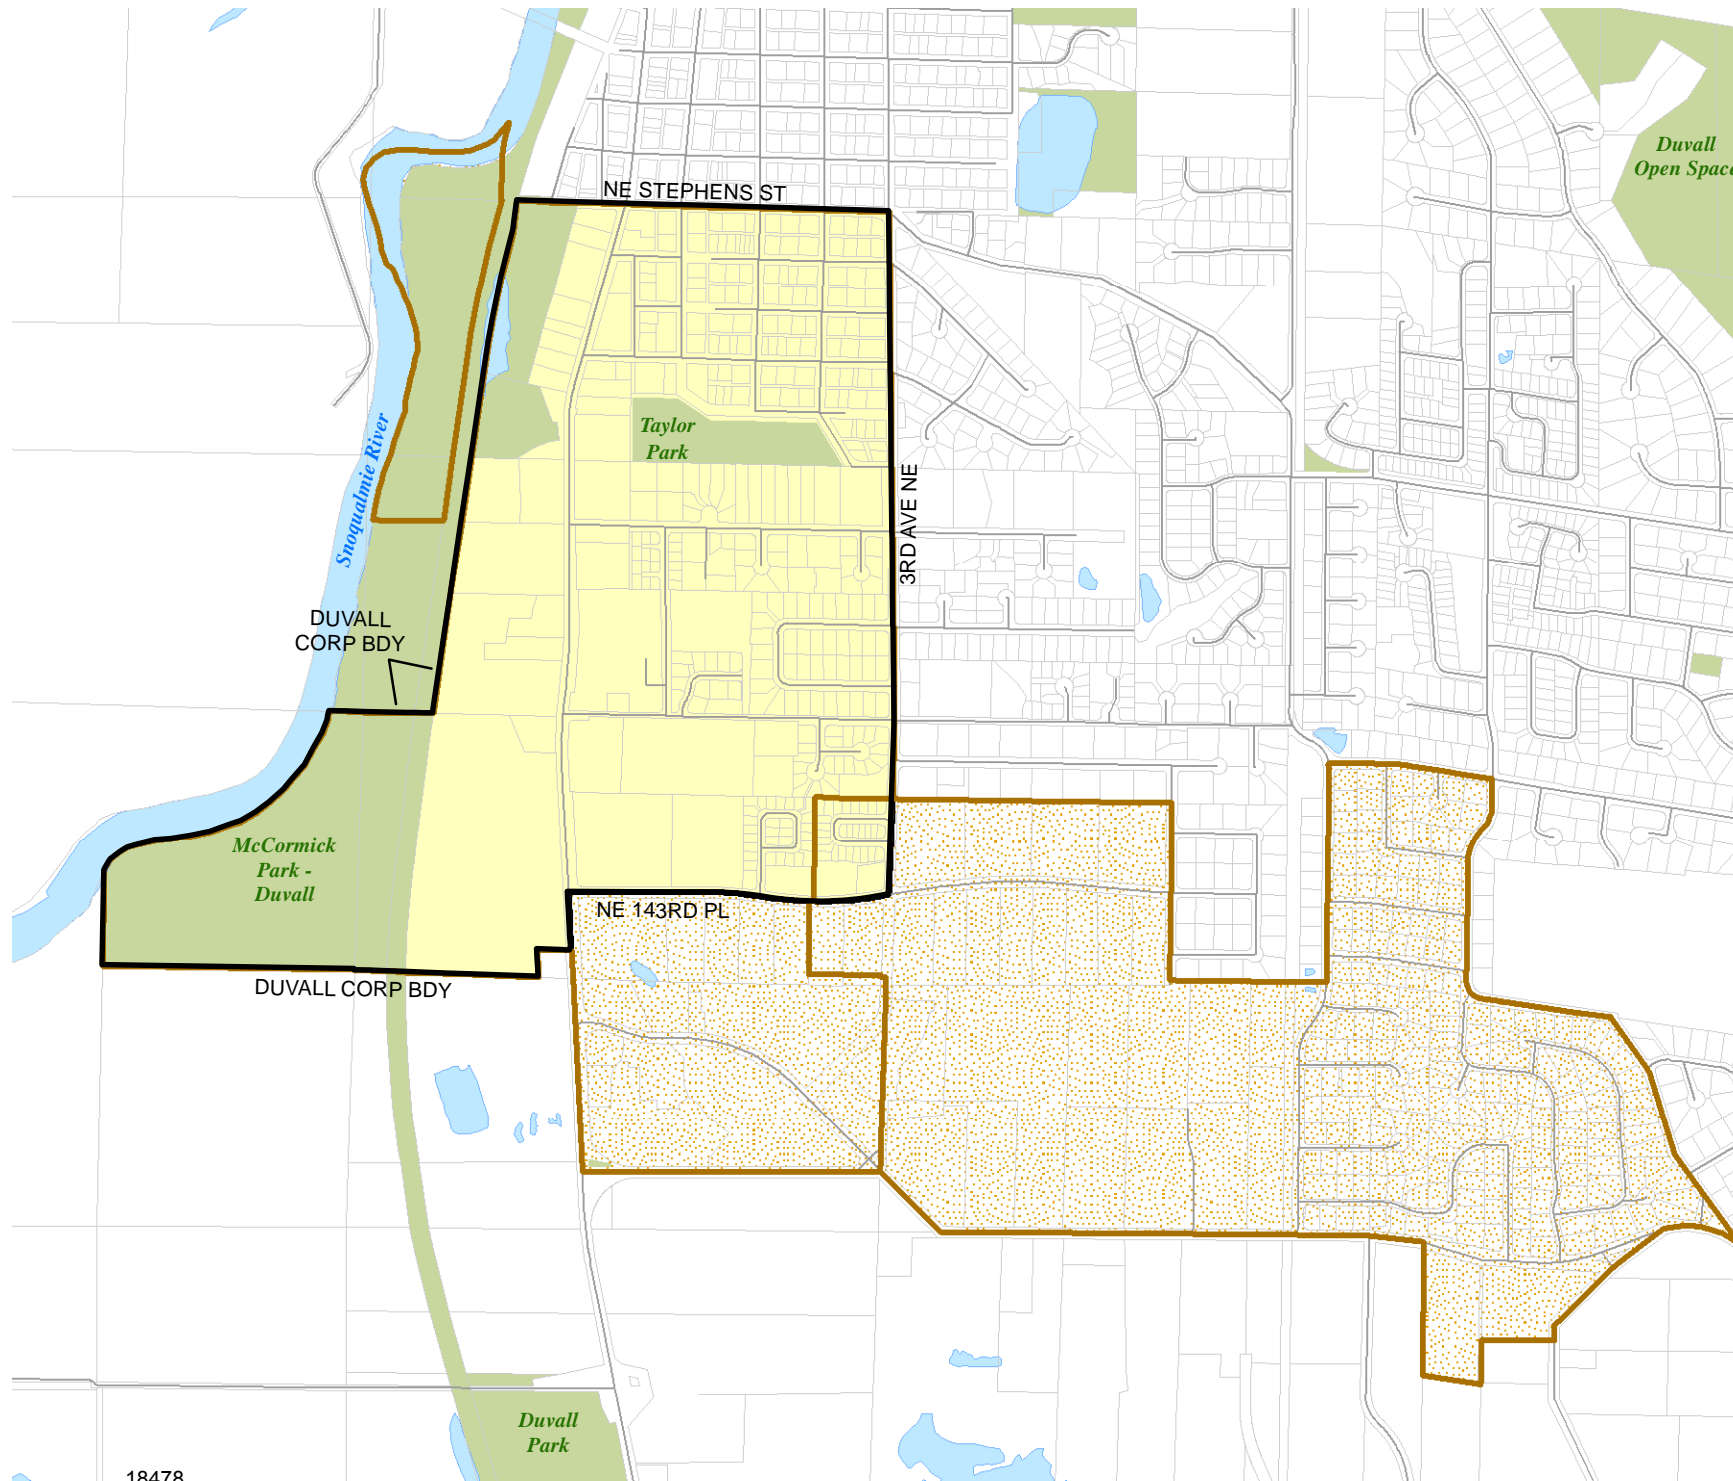

2017 Precinct Alterations

Code	Precinct Name	LG	CG	CC
3219	DUV 45-3219	45	1	3
3502	DUV 45-3502	45	1	3
3219	DUV 45-3219	45	1	3

Legend

- Legislative District Boundaries
- Congressional District Boundaries
- Council District Boundaries
- New Precinct
- Old Precinct(s)

Census Tract: Tract 032401	S-T-R: 13-26-06