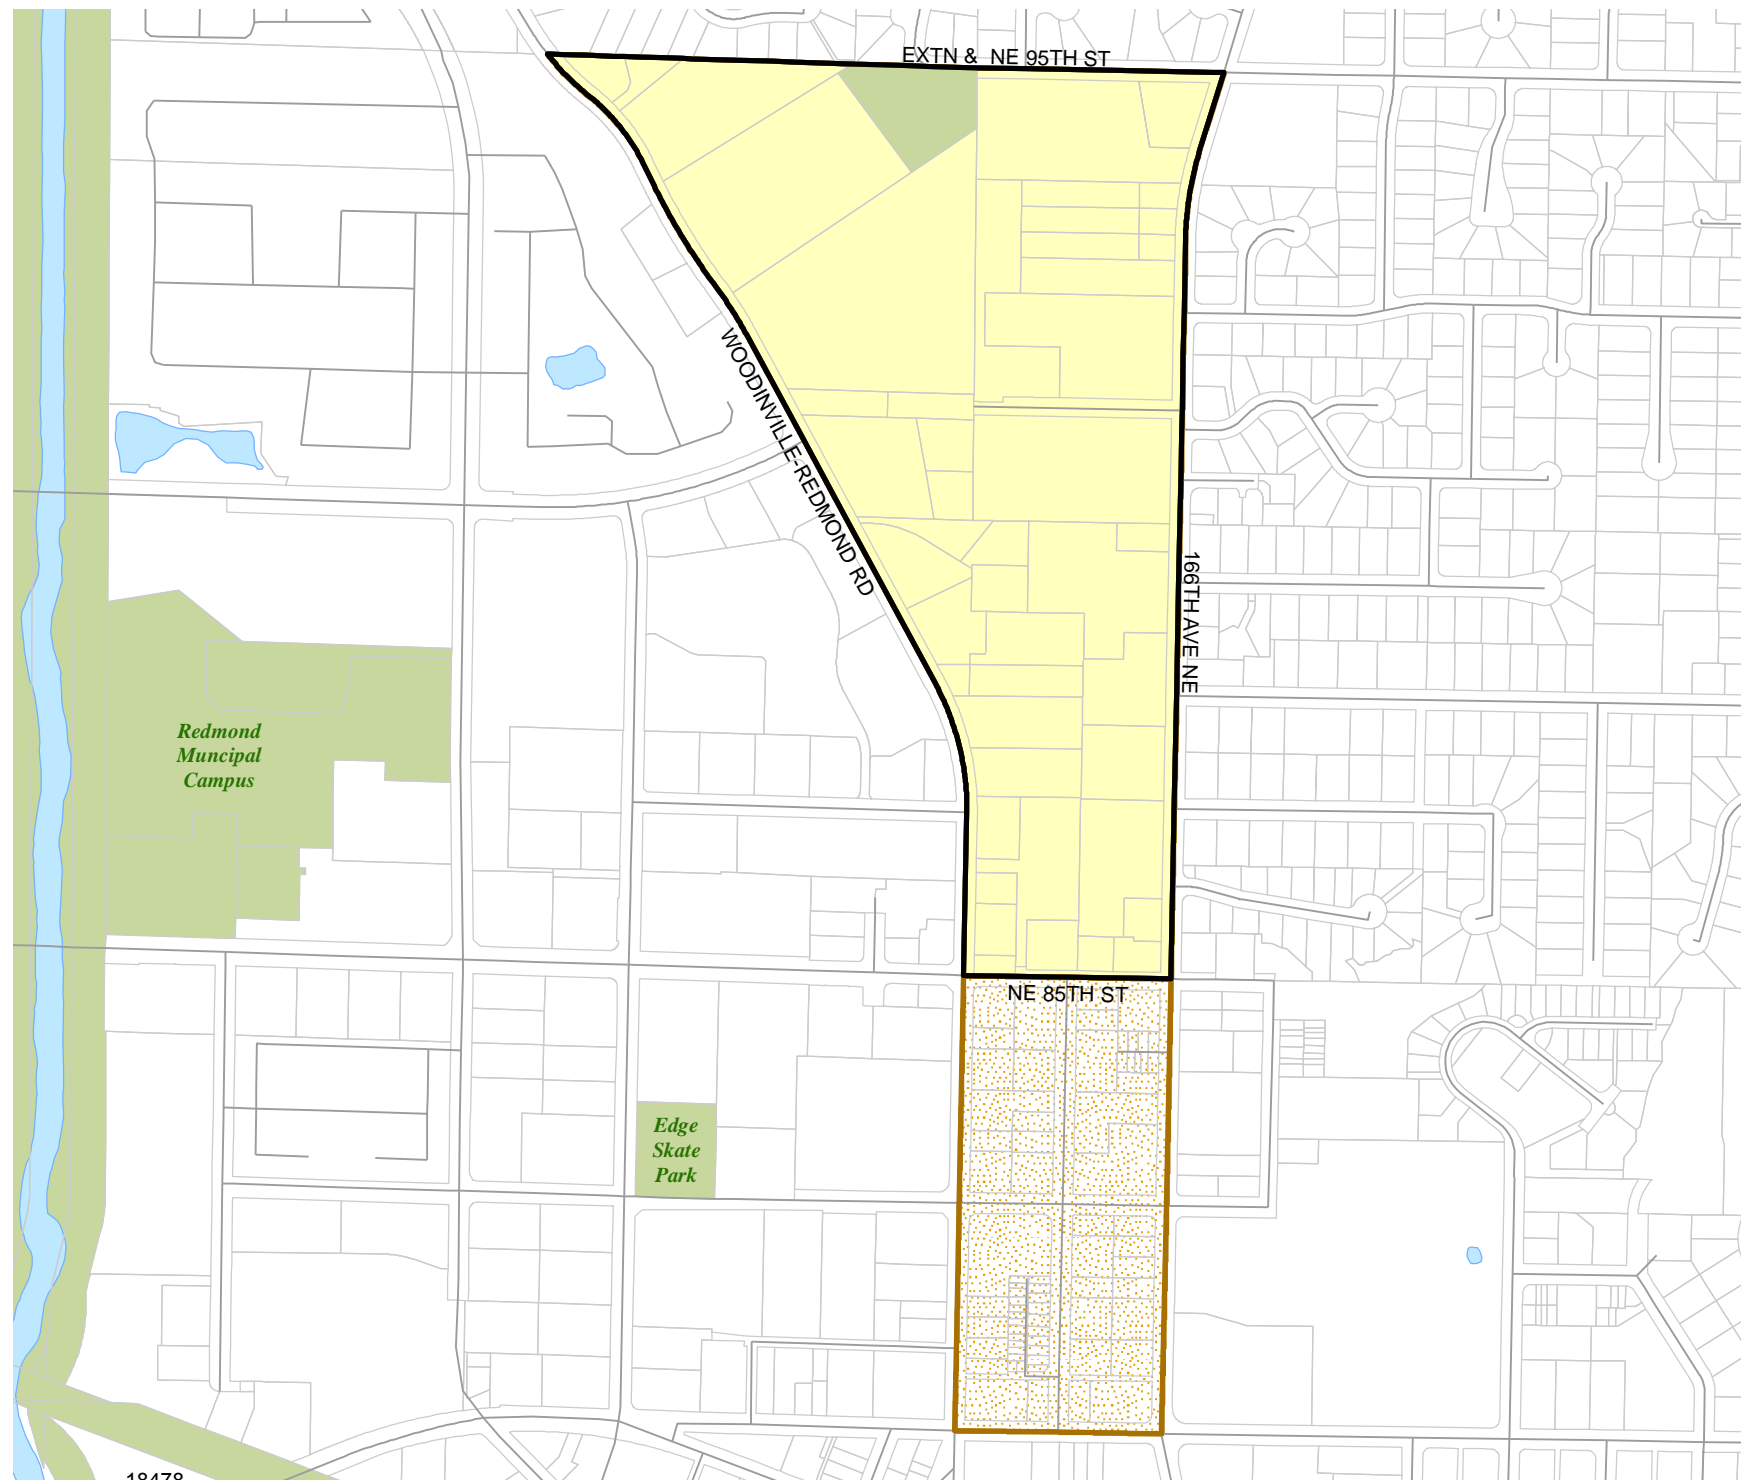

2017 Precinct Alterations

Code	Precinct Name	LG	CG	CC
3316	RED 48-3316	48	1	3
3316	RED 48-3316	48	1	3

Legend

- Legislative District Boundaries
- Congressional District Boundaries
- Council District Boundaries
- New Precinct
- Old Precinct(s)

Census Tract:	S-T-R:
Tract 032324	01-25-05