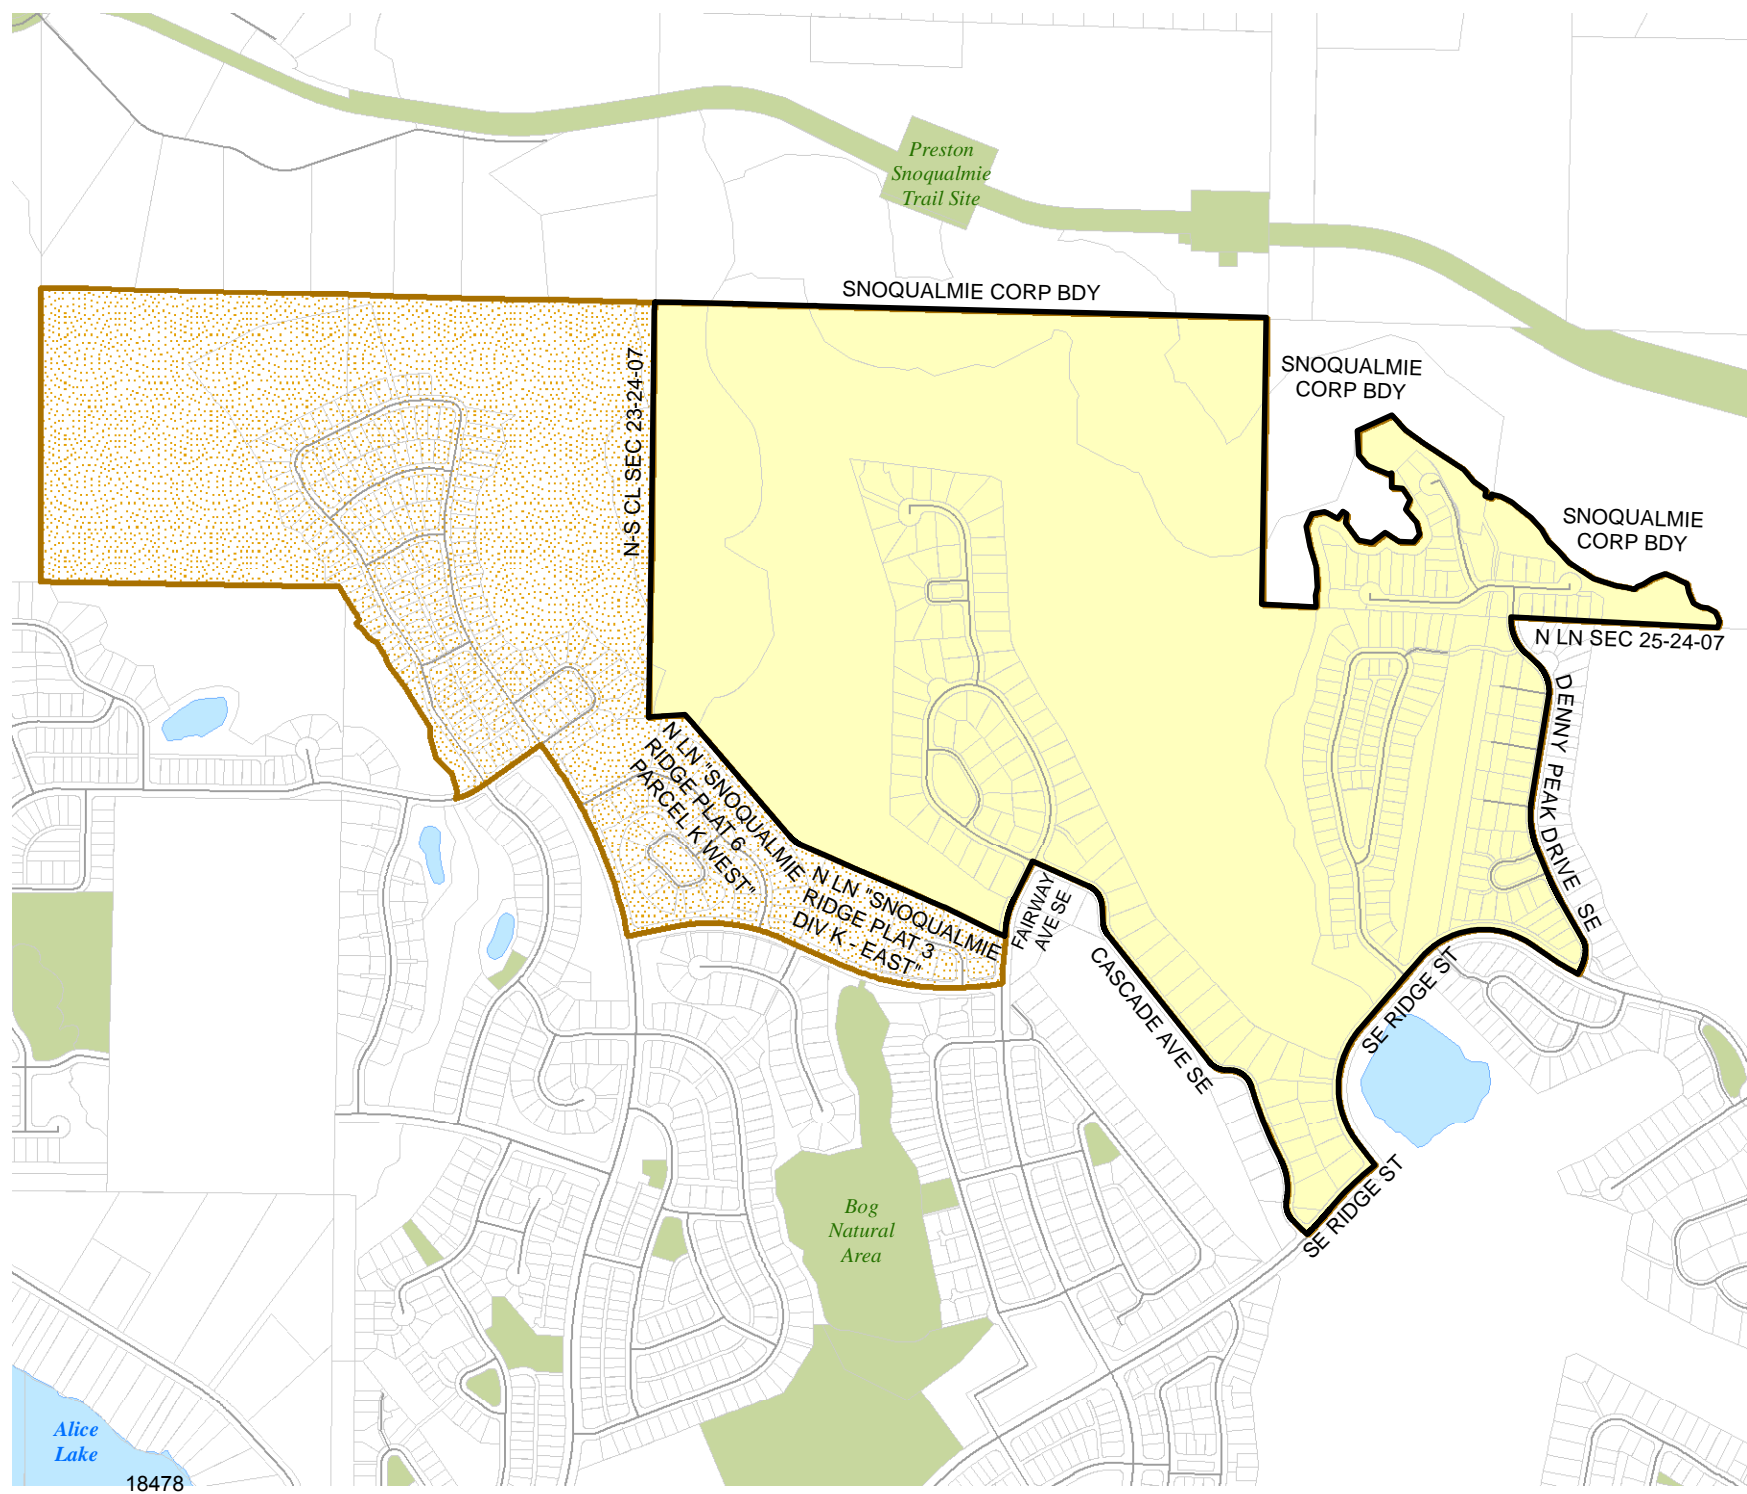

2017 Precinct Alterations

Code	Precinct Name	LG	CG	CC
3511	SNQ 05-3511	5	8	3
3511	SNQ 05-3511	5	8	3

Legend

- Legislative District Boundaries
- Congressional District Boundaries
- Council District Boundaries
- New Precinct
- Old Precinct(s)

Census Tract: Tract 032602	S-T-R: 23-24-07