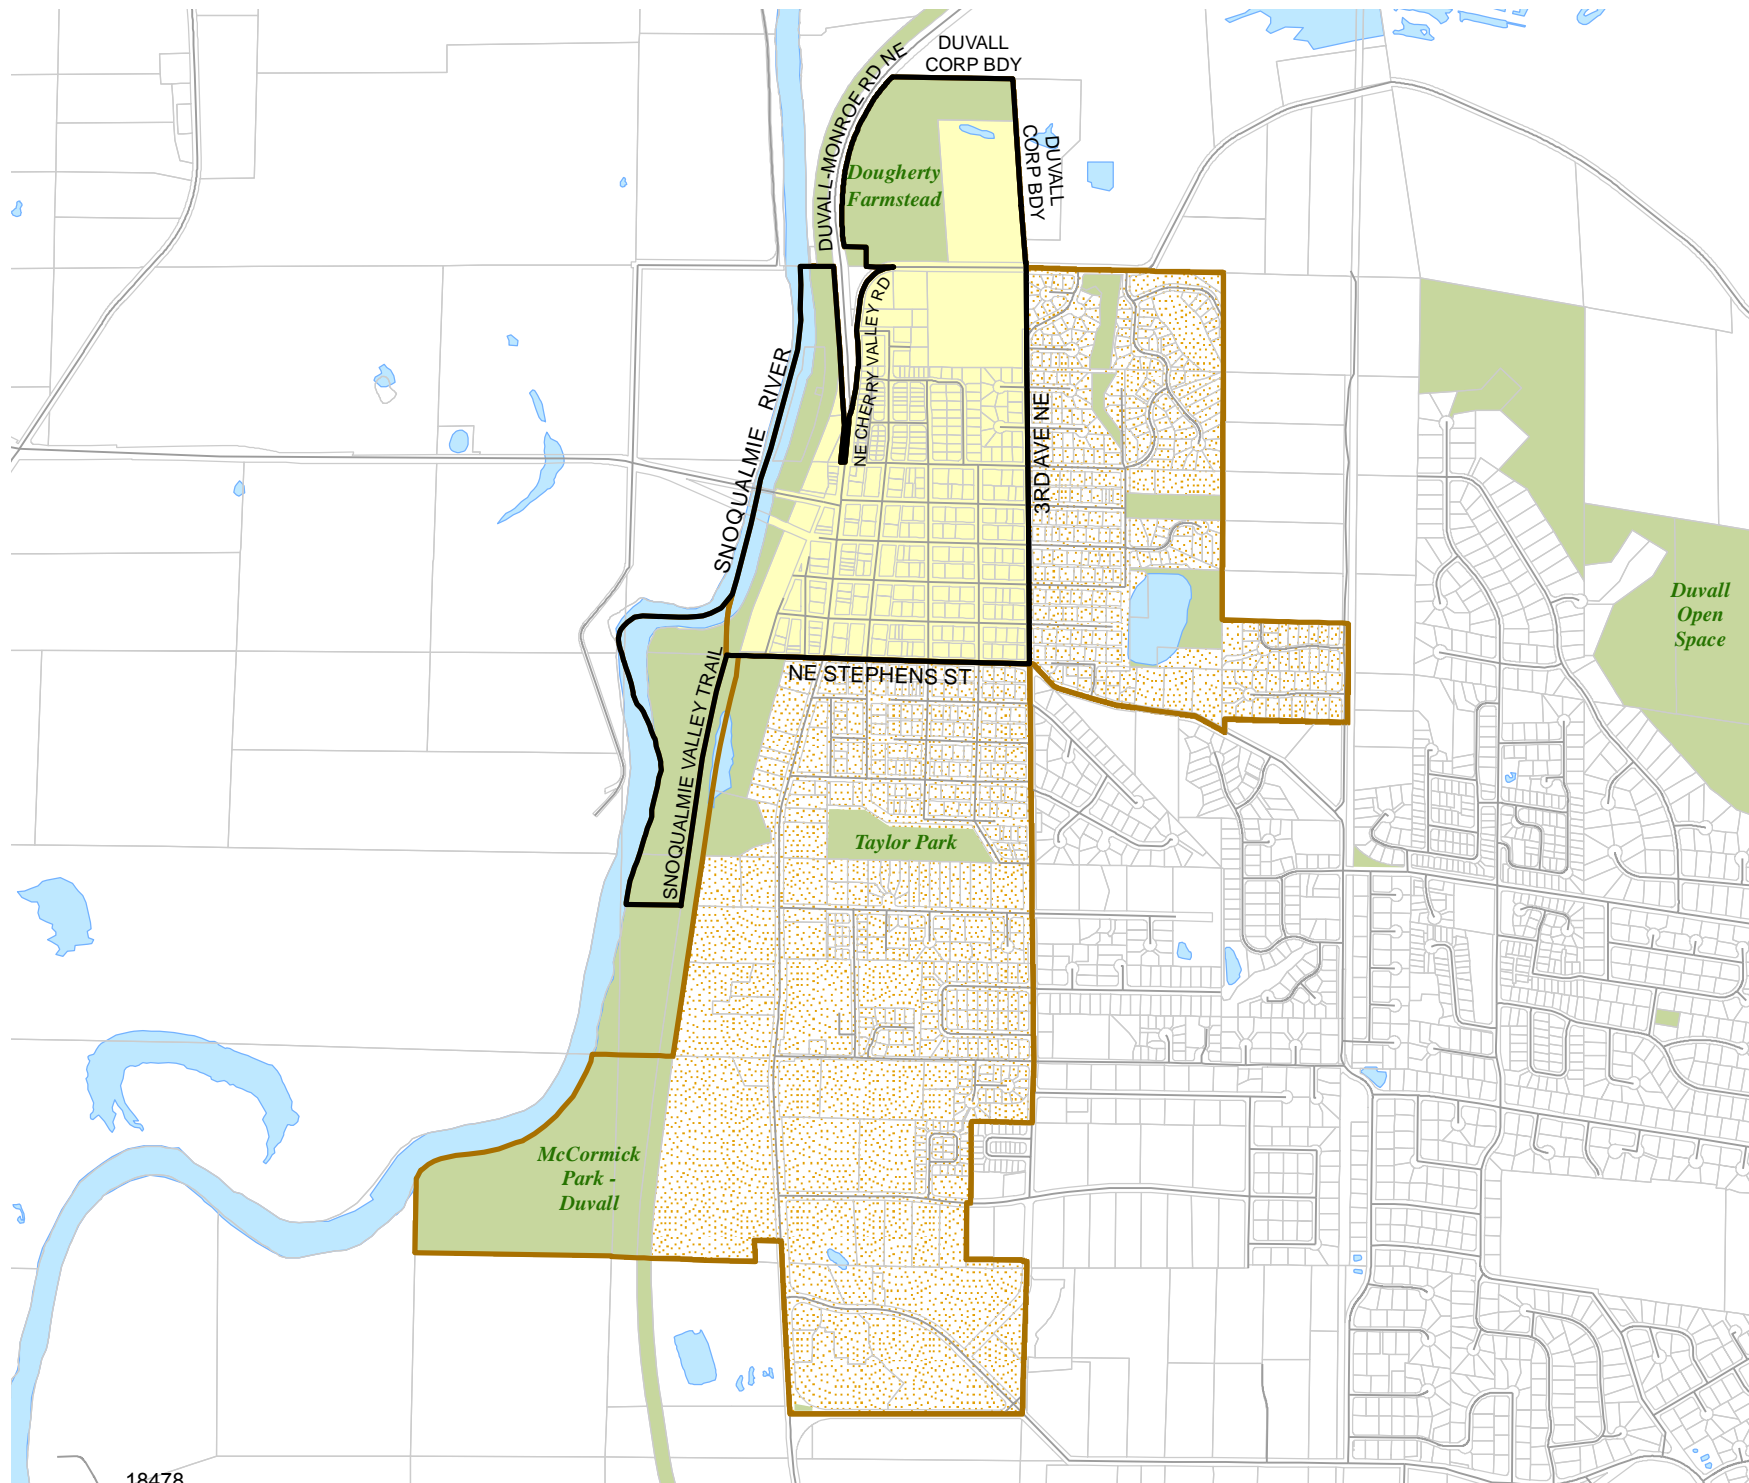

2017 Precinct Alterations

Code	Precinct Name	LG	CG	CC
0389	DUV 45-0389	45	1	3
0389	DUV 45-0389	45	1	3
3219	DUV 45-3219	45	1	3

Legend

- Legislative District Boundaries
- Congressional District Boundaries
- Council District Boundaries
- New Precinct
- Old Precinct(s)

Census Tract: Tract 032401	S-T-R: 13-26-06