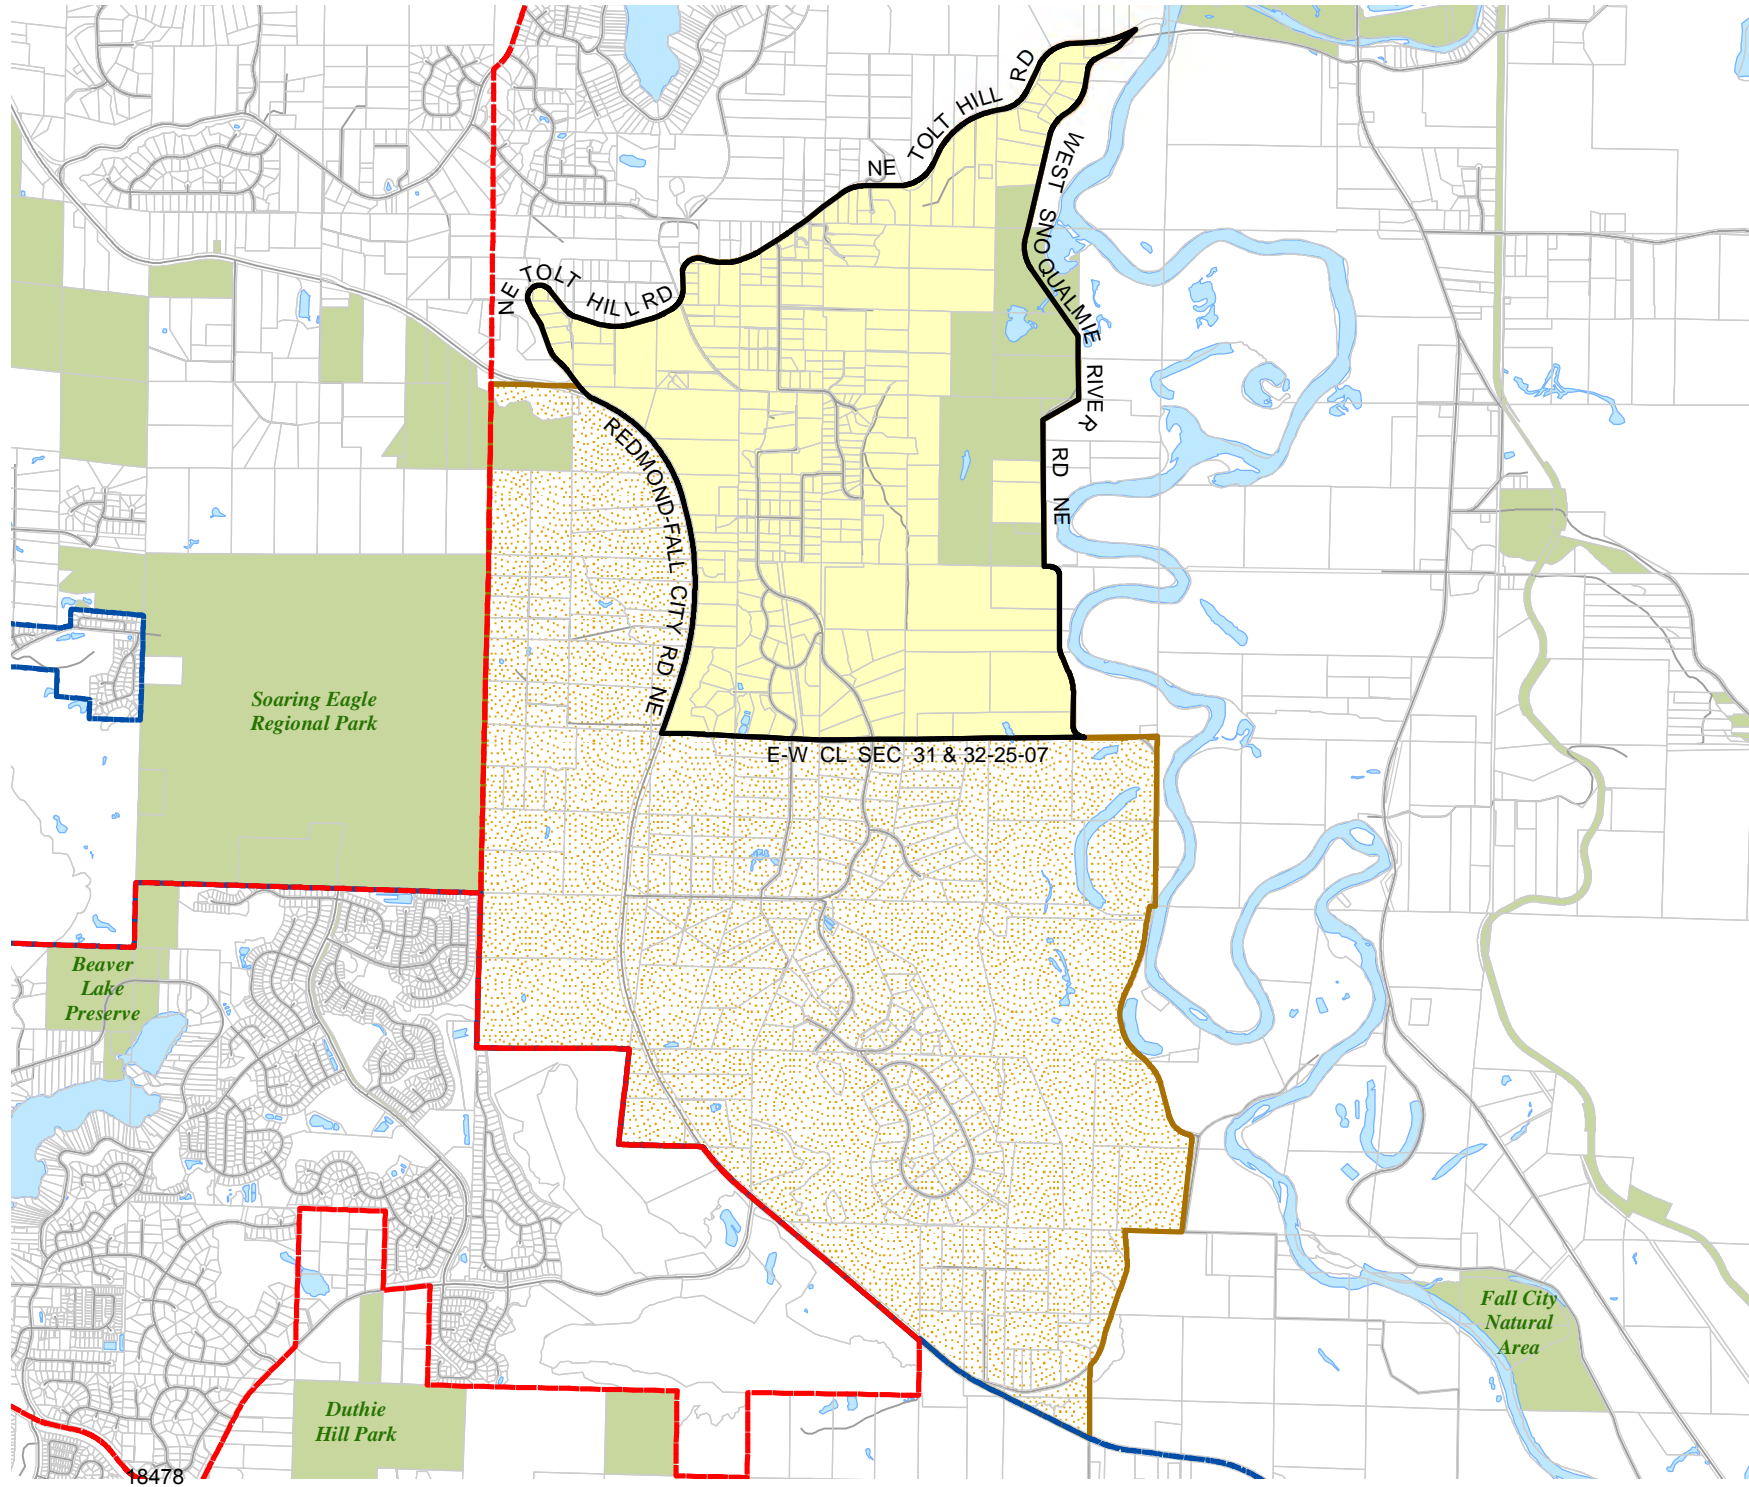

2017 Precinct Alterations

Code	Precinct Name	LG	CG	CC
0901	PATTERSON	5	1	3
0901	PATTERSON	5	1	3

Legend

- Legislative District Boundaries
- Congressional District Boundaries
- Council District Boundaries
- New Precinct
- Old Precinct(s)

Census Tract: Tract 032500	S-T-R: 29-25-07