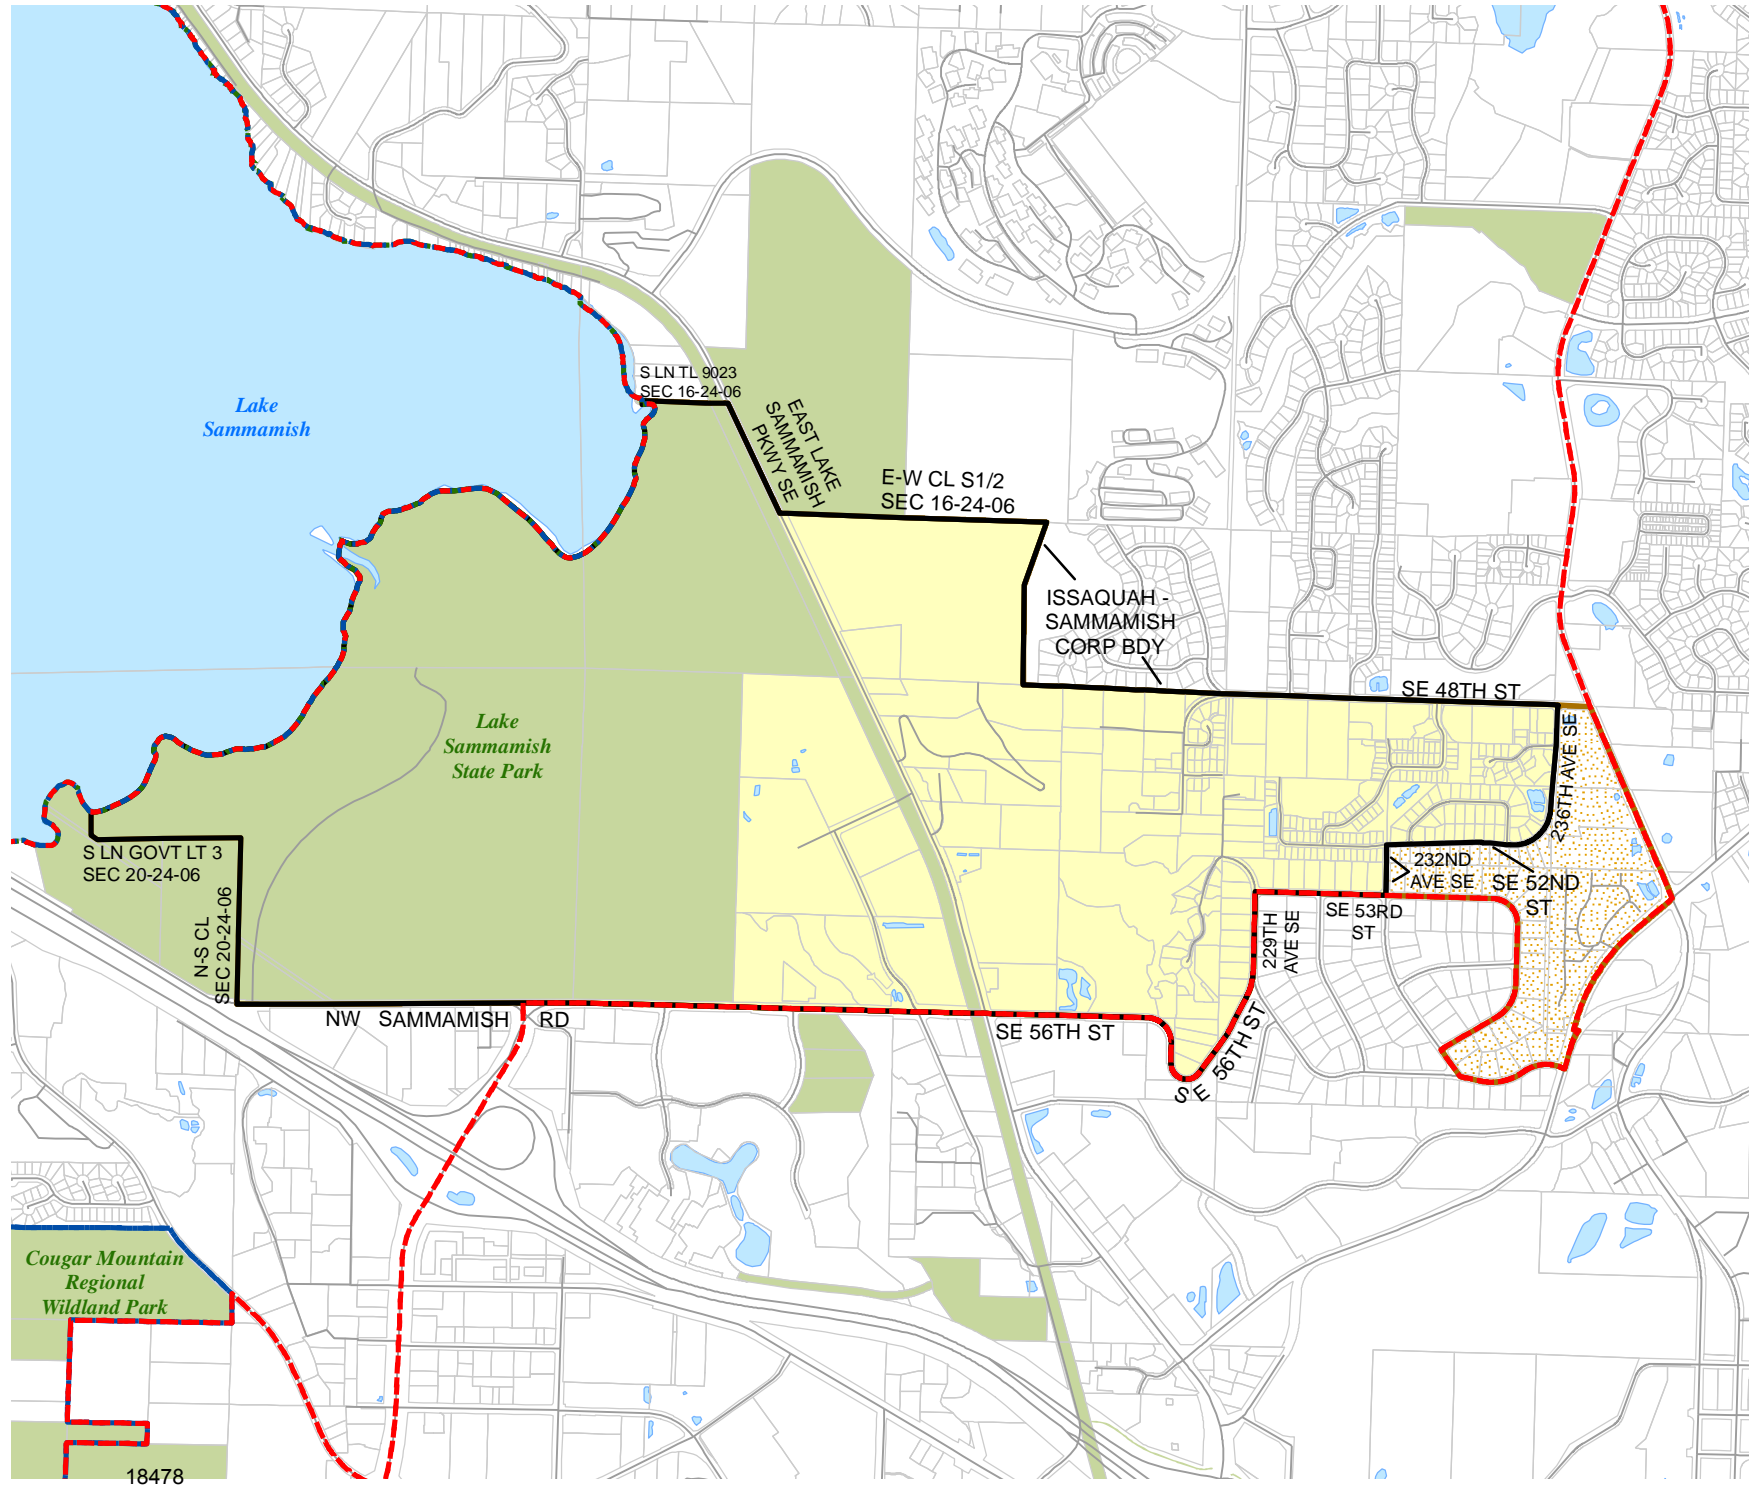

2017 Precinct Alterations

Code	Precinct Name	LG	CG	CC
2602	ISS 41-2602	41	8	3
2602	ISS 41-2602	41	8	3

Legend

- Legislative District Boundaries
- Congressional District Boundaries
- Council District Boundaries
- New Precinct
- Old Precinct(s)

Census Tract: Tract 032208	S-T-R: 21-24-06