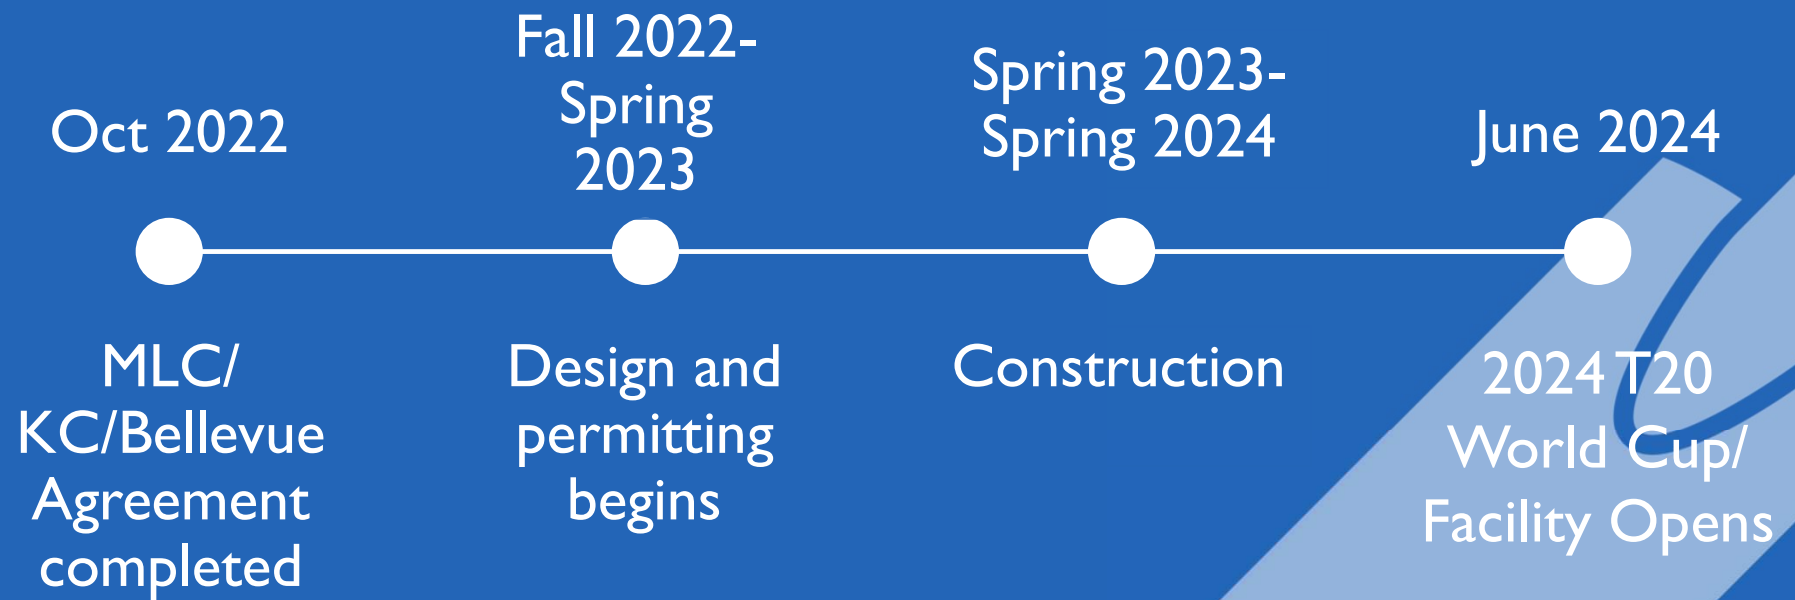

TIMELINE

• **Questions?**