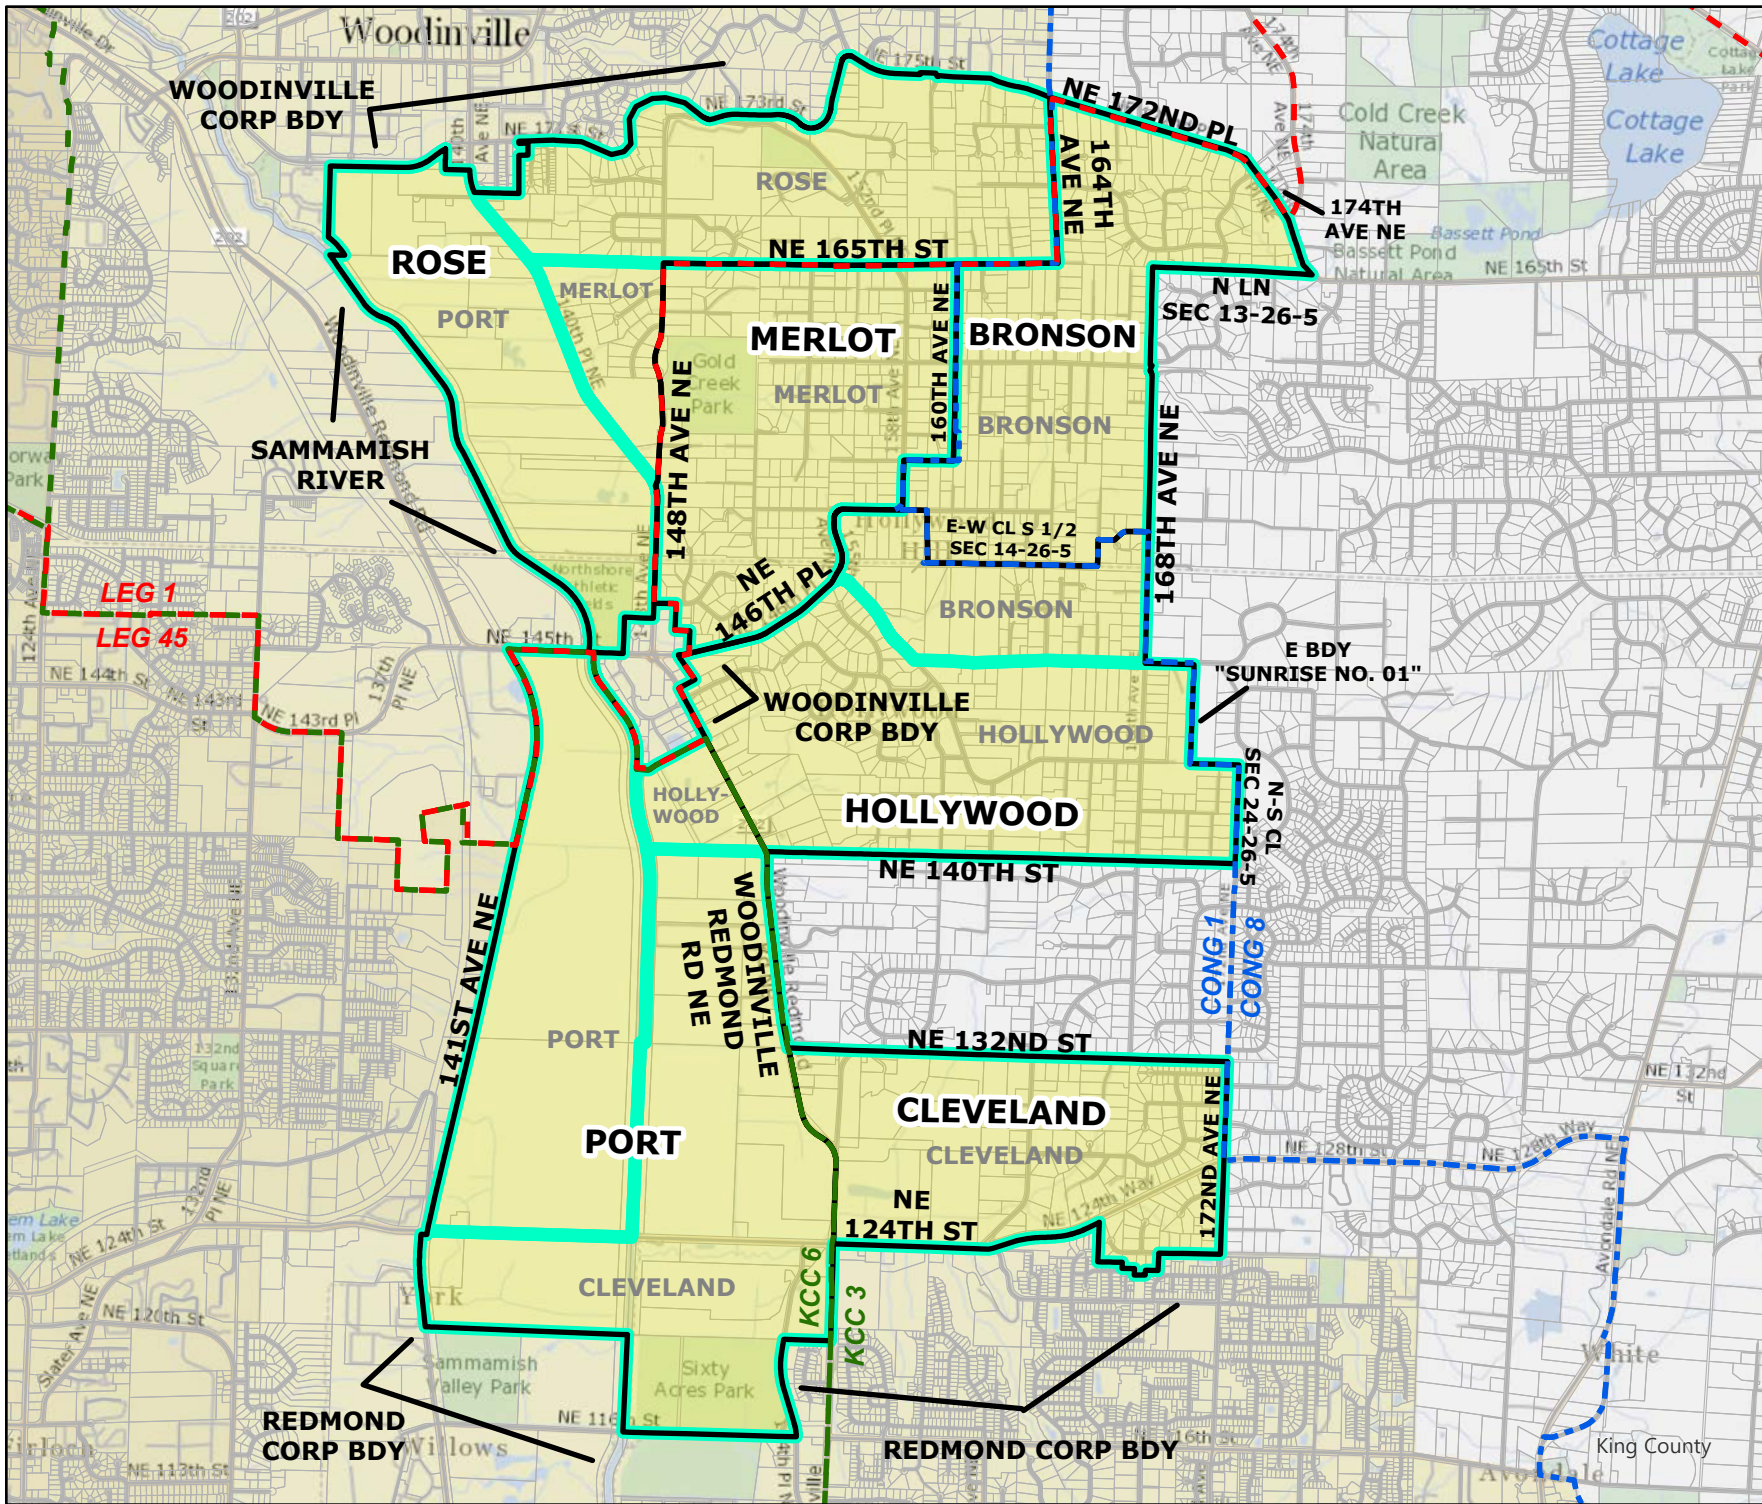

2022 Leg|Cong|KC Redistricting

Code	Precinct Name	NEW LG	NEW CG	NEW CC
0318	CLEVELAND	45	1	3
0525	HOLLYWOOD	45	1	3
3631	PORT	45	1	6
2650	MERLOT	45	1	3
2651	ROSE	1	1	3
2456	BRONSON	45	8	3

Original Precinct(s) and OLD Districts				
0318	CLEVELAND	45	1	3
0525	HOLLYWOOD	45	1	3
3631	PORT	45	1	6
2650	MERLOT	45	1	3
2651	ROSE	45	1	3
2456	BRONSON	45	1	3

*: Denotes precinct(s) that have been abolished.
Precinct map produced by King County GIS Elections in accordance with KCC 1.12.101 & RCW 29A.16.040

Legend

- Original Precinct(s)
- New Precinct(s)
- Altered Precinct(s)
- Legislative Districts
- Congressional Districts
- King County Council Districts