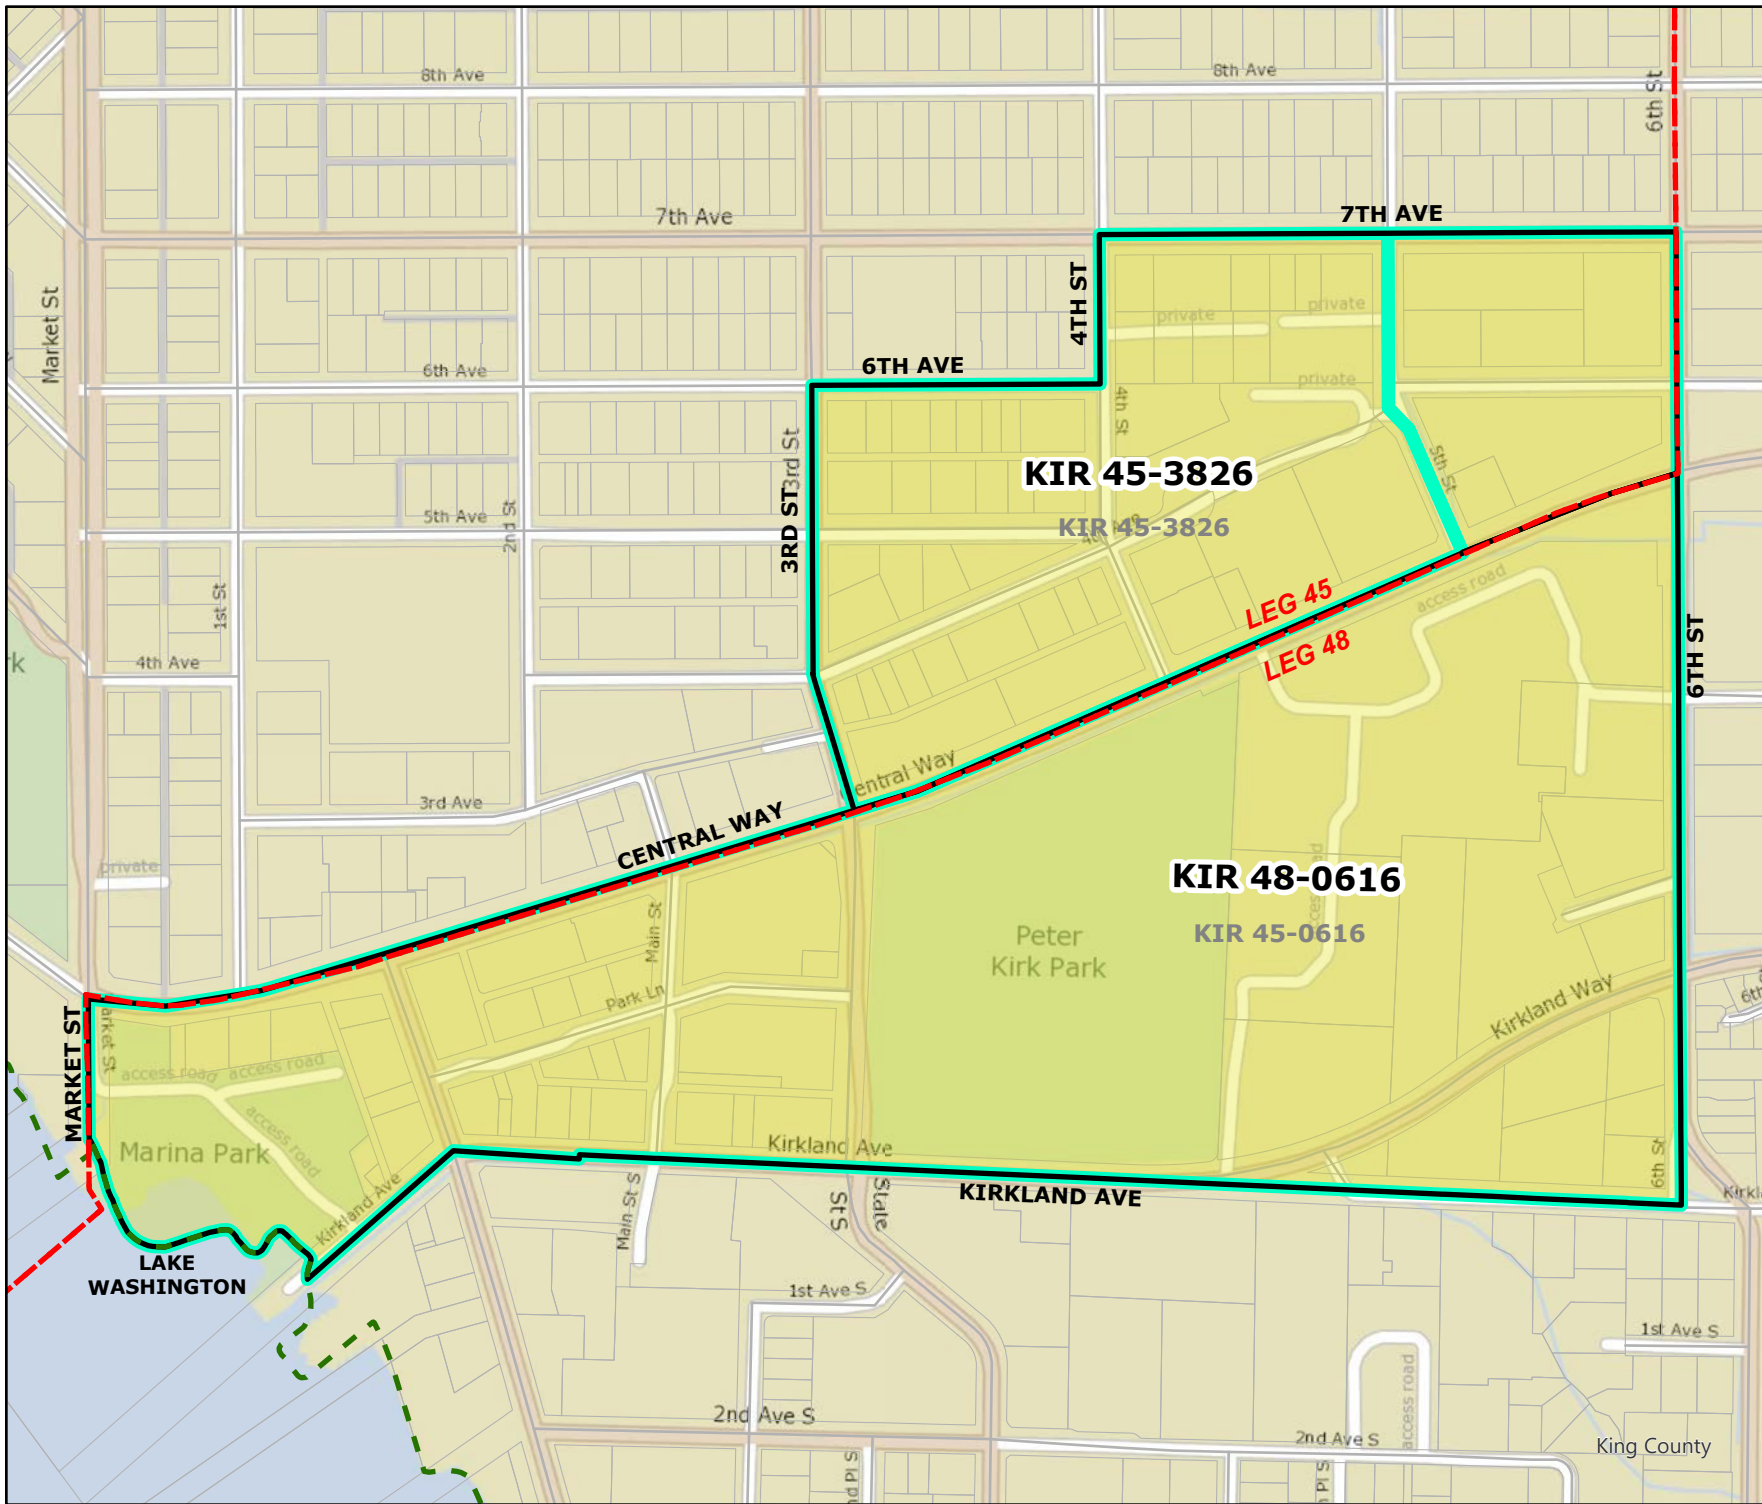

2022 Leg|Cong|KC Redistricting

Code	Precinct Name	NEW LG	NEW CG	NEW CC
3826	KIR 45-3826	45	1	6
0616	KIR 48-0616	48	1	6

Original Precinct(s) and OLD Districts				
3826	KIR 45-3826	45	1	6
0616	KIR 45-0616	45	1	6

*: Denotes precinct(s) that have been abolished.
Precinct map produced by King County GIS Elections in accordance with KCC 1.12.101 & RCW 29A.16.040

Legend

- Original Precinct(s)
- New Precinct(s)
- Altered Precinct(s)
- Legislative Districts
- Congressional Districts
- King County Council Districts