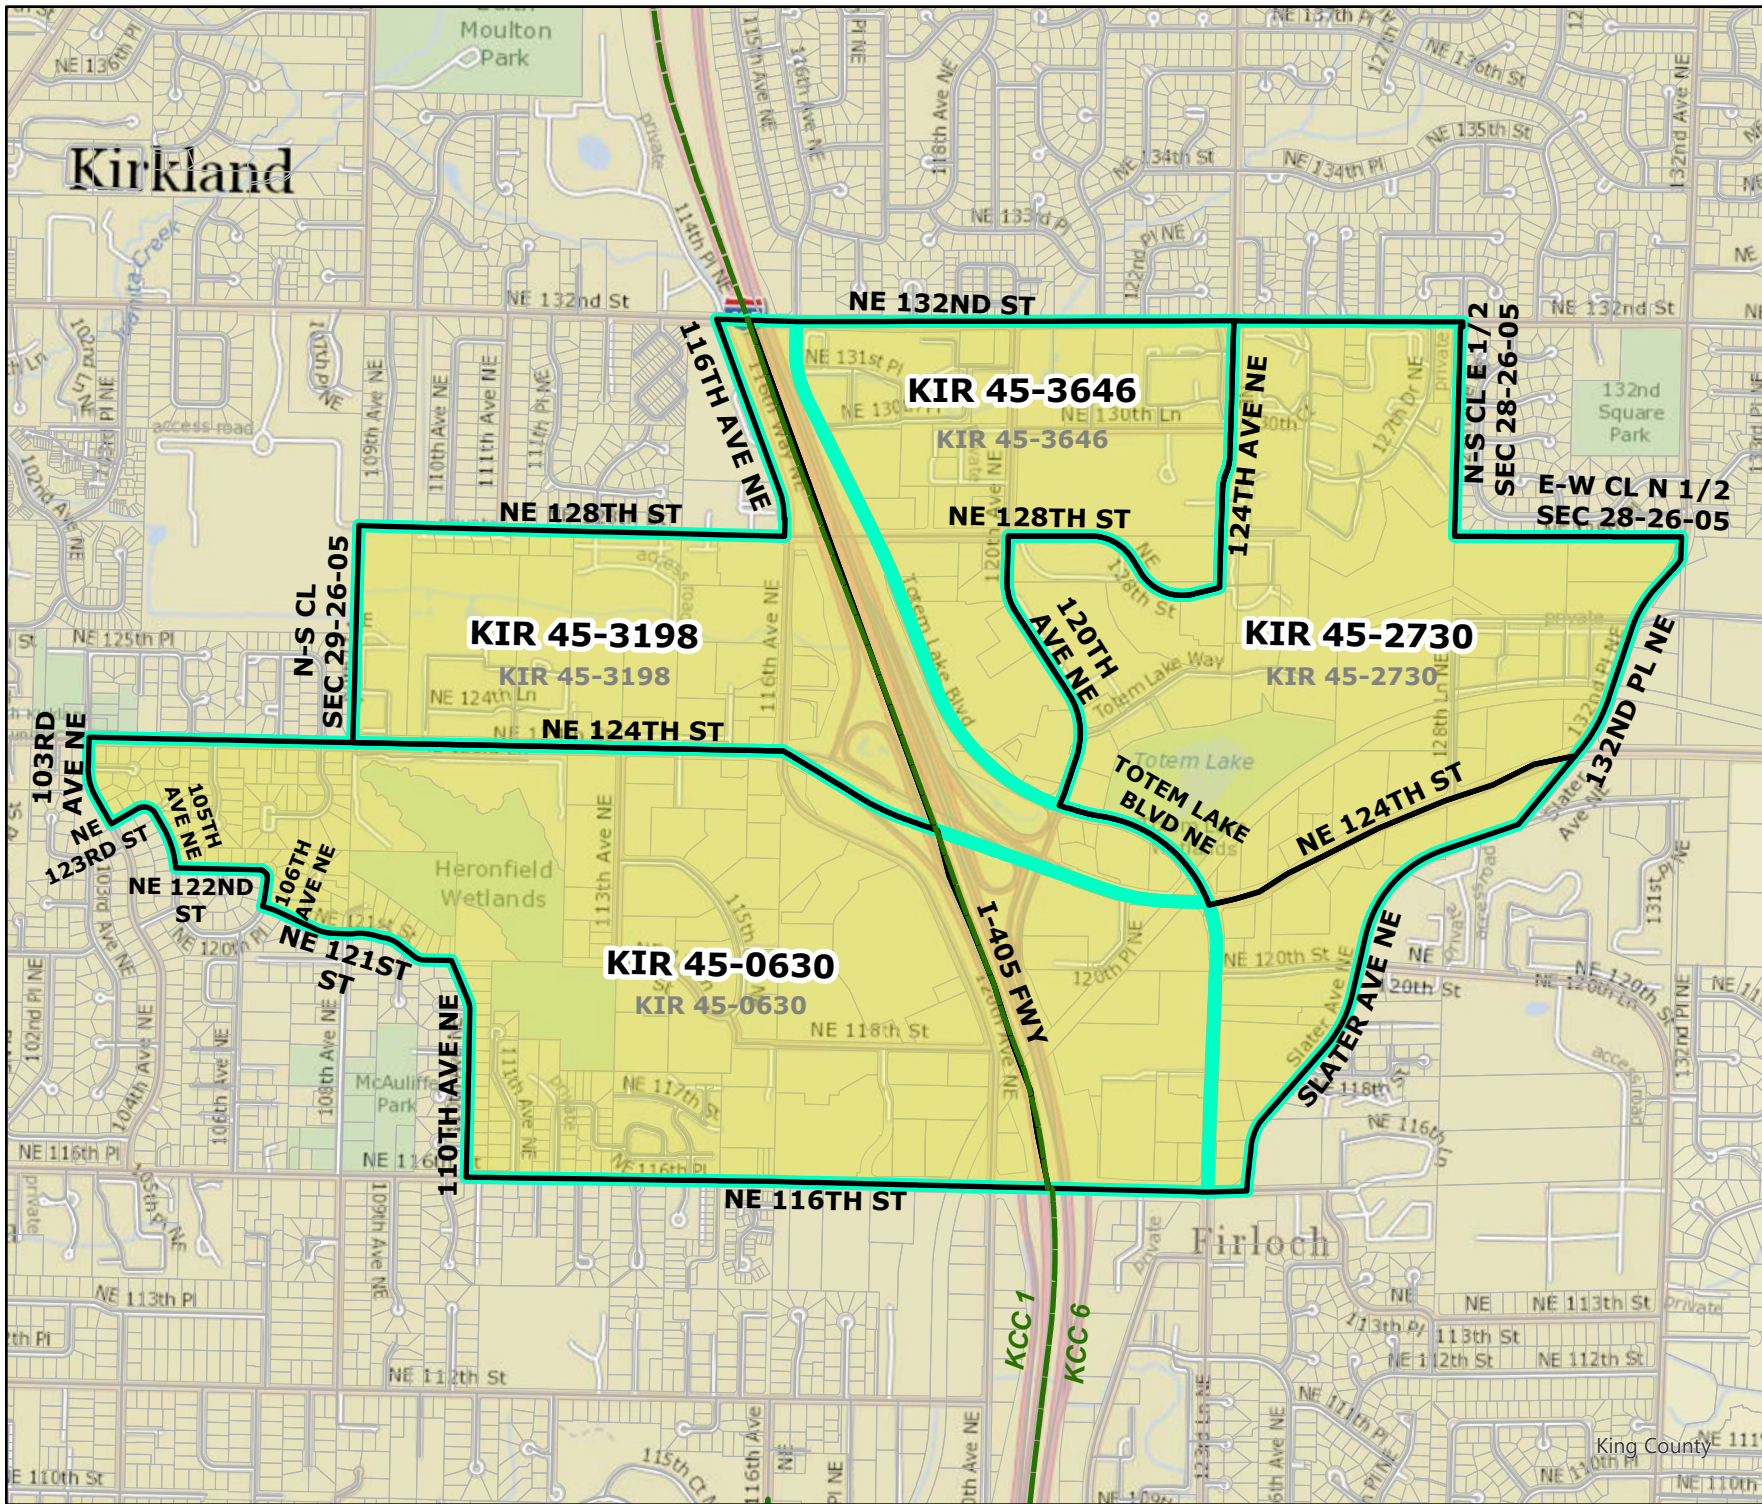

2022 Leg | Cong | KC Redistricting

Code	Precinct Name	NEW LG	NEW CG	NEW CC
0630	KIR 45-0630	45	1	1
3198	KIR 45-3198	45	1	1
3646	KIR 45-3646	45	1	6
2730	KIR 45-2730	45	1	6

Original Precinct(s) and OLD Districts				
0630	KIR 45-0630	45	1	6
3198	KIR 45-3198	45	1	6
3646	KIR 45-3646	45	1	6
2730	KIR 45-2730	45	1	6

*: Denotes precinct(s) that have been abolished.
Precinct map produced by King County GIS Elections in accordance with KCC 1.12.101 & RCW 29A.16.040

Legend

- Original Precinct(s)
- New Precinct(s)
- Altered Precinct(s)
- Legislative Districts
- Congressional Districts
- King County Council Districts