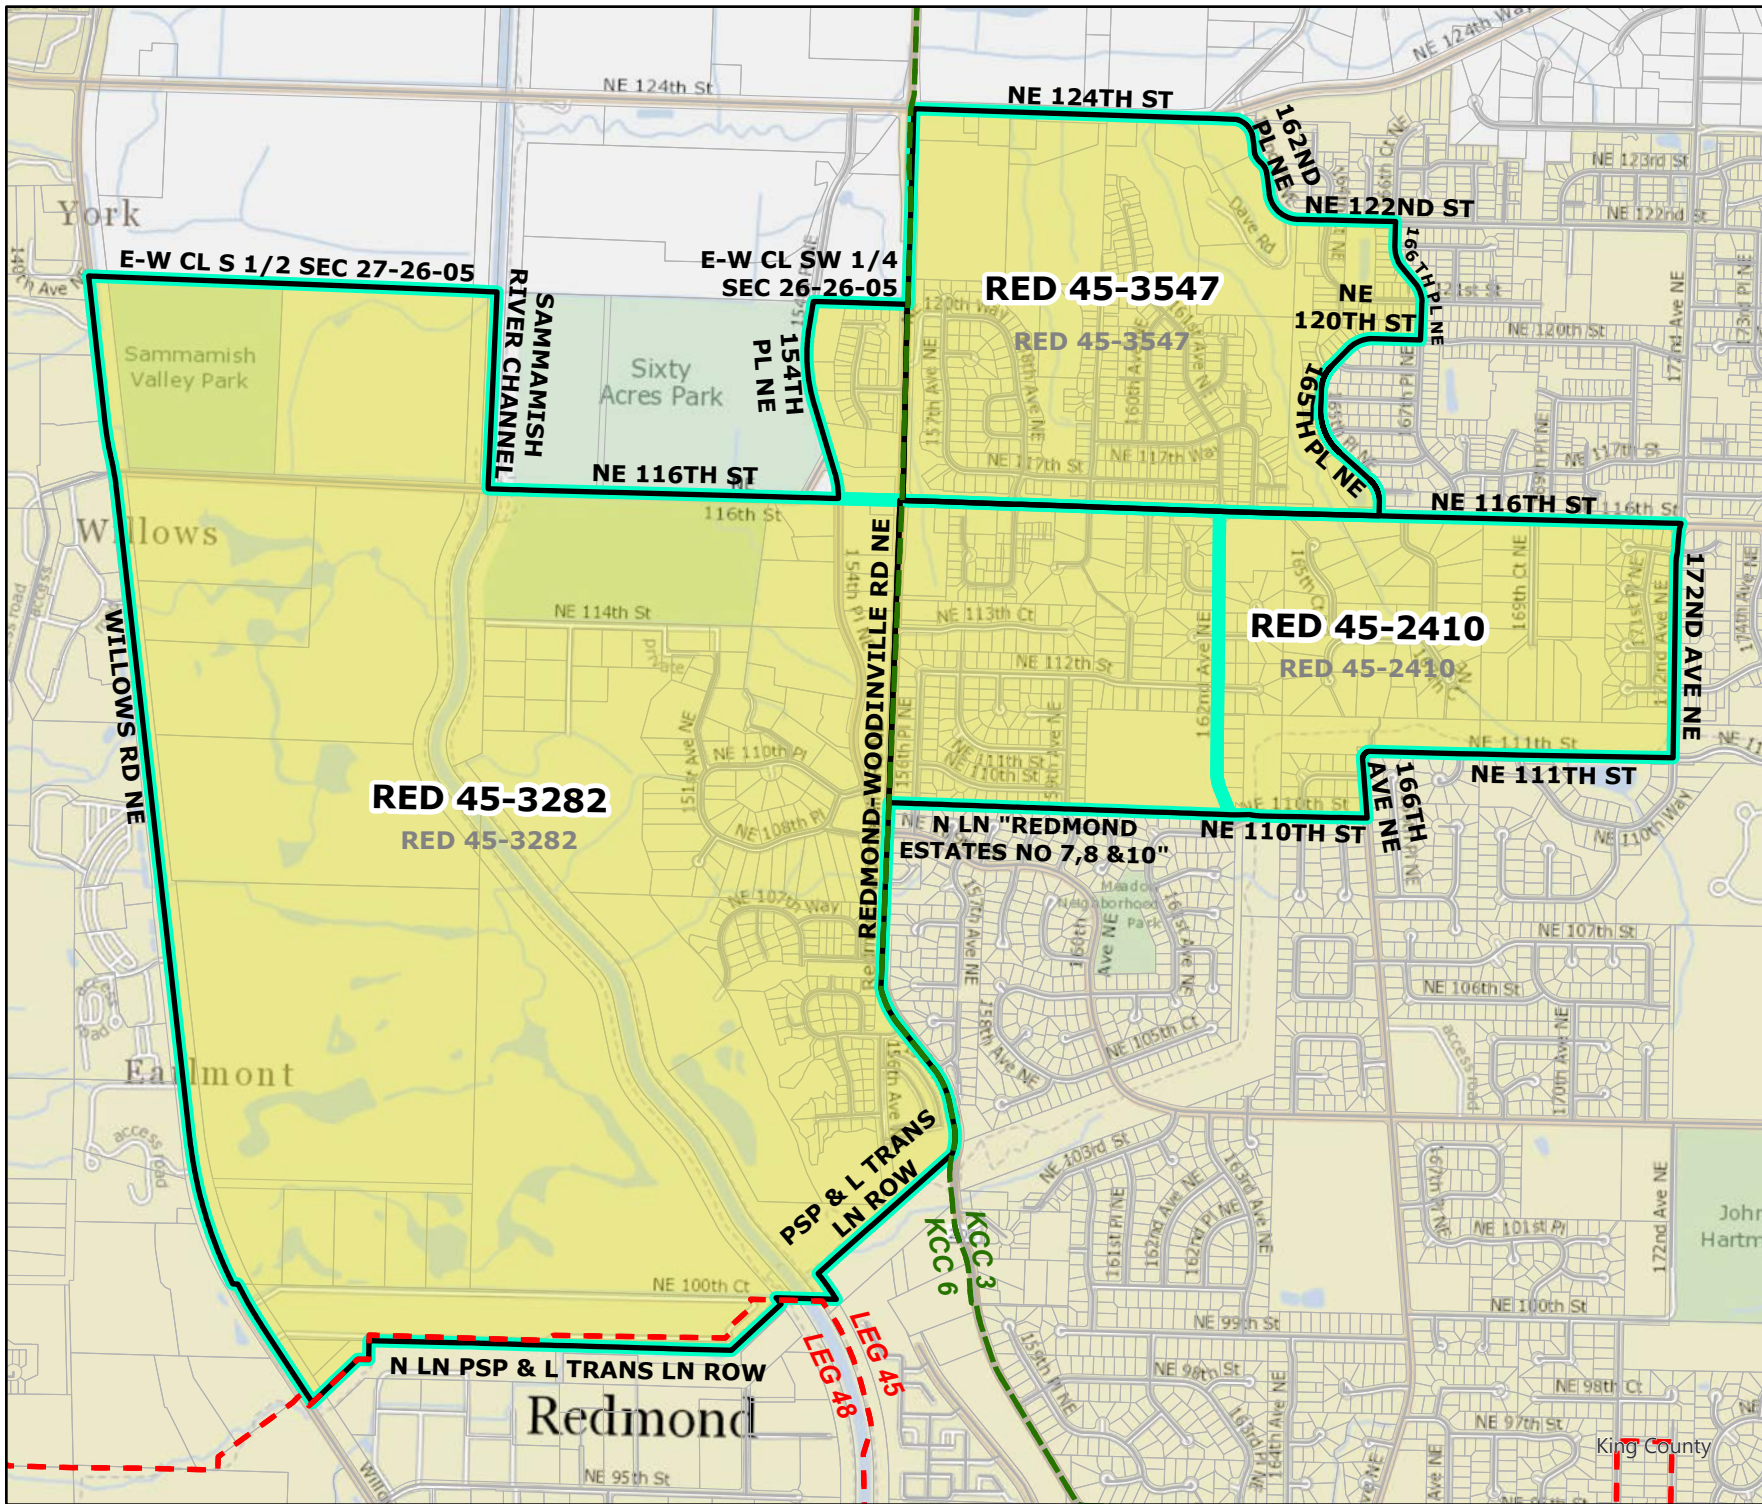

2022 Leg|Cong|KC Redistricting

Code	Precinct Name	NEW LG	NEW CG	NEW CC
3282	RED 45-3282	45	1	6
3547	RED 45-3547	45	1	3
2410	RED 45-2410	45	1	3

Original Precinct(s) and OLD Districts				
3282	RED 45-3282	45	1	3
3547	RED 45-3547	45	1	3
2410	RED 45-2410	45	1	3

*: Denotes precinct(s) that have been abolished.
Precinct map produced by King County GIS Elections in accordance with KCC 1.12.101 & RCW 29A.16.040

Legend

- Original Precinct(s)
- New Precinct(s)
- Altered Precinct(s)
- Legislative Districts
- Congressional Districts
- King County Council Districts