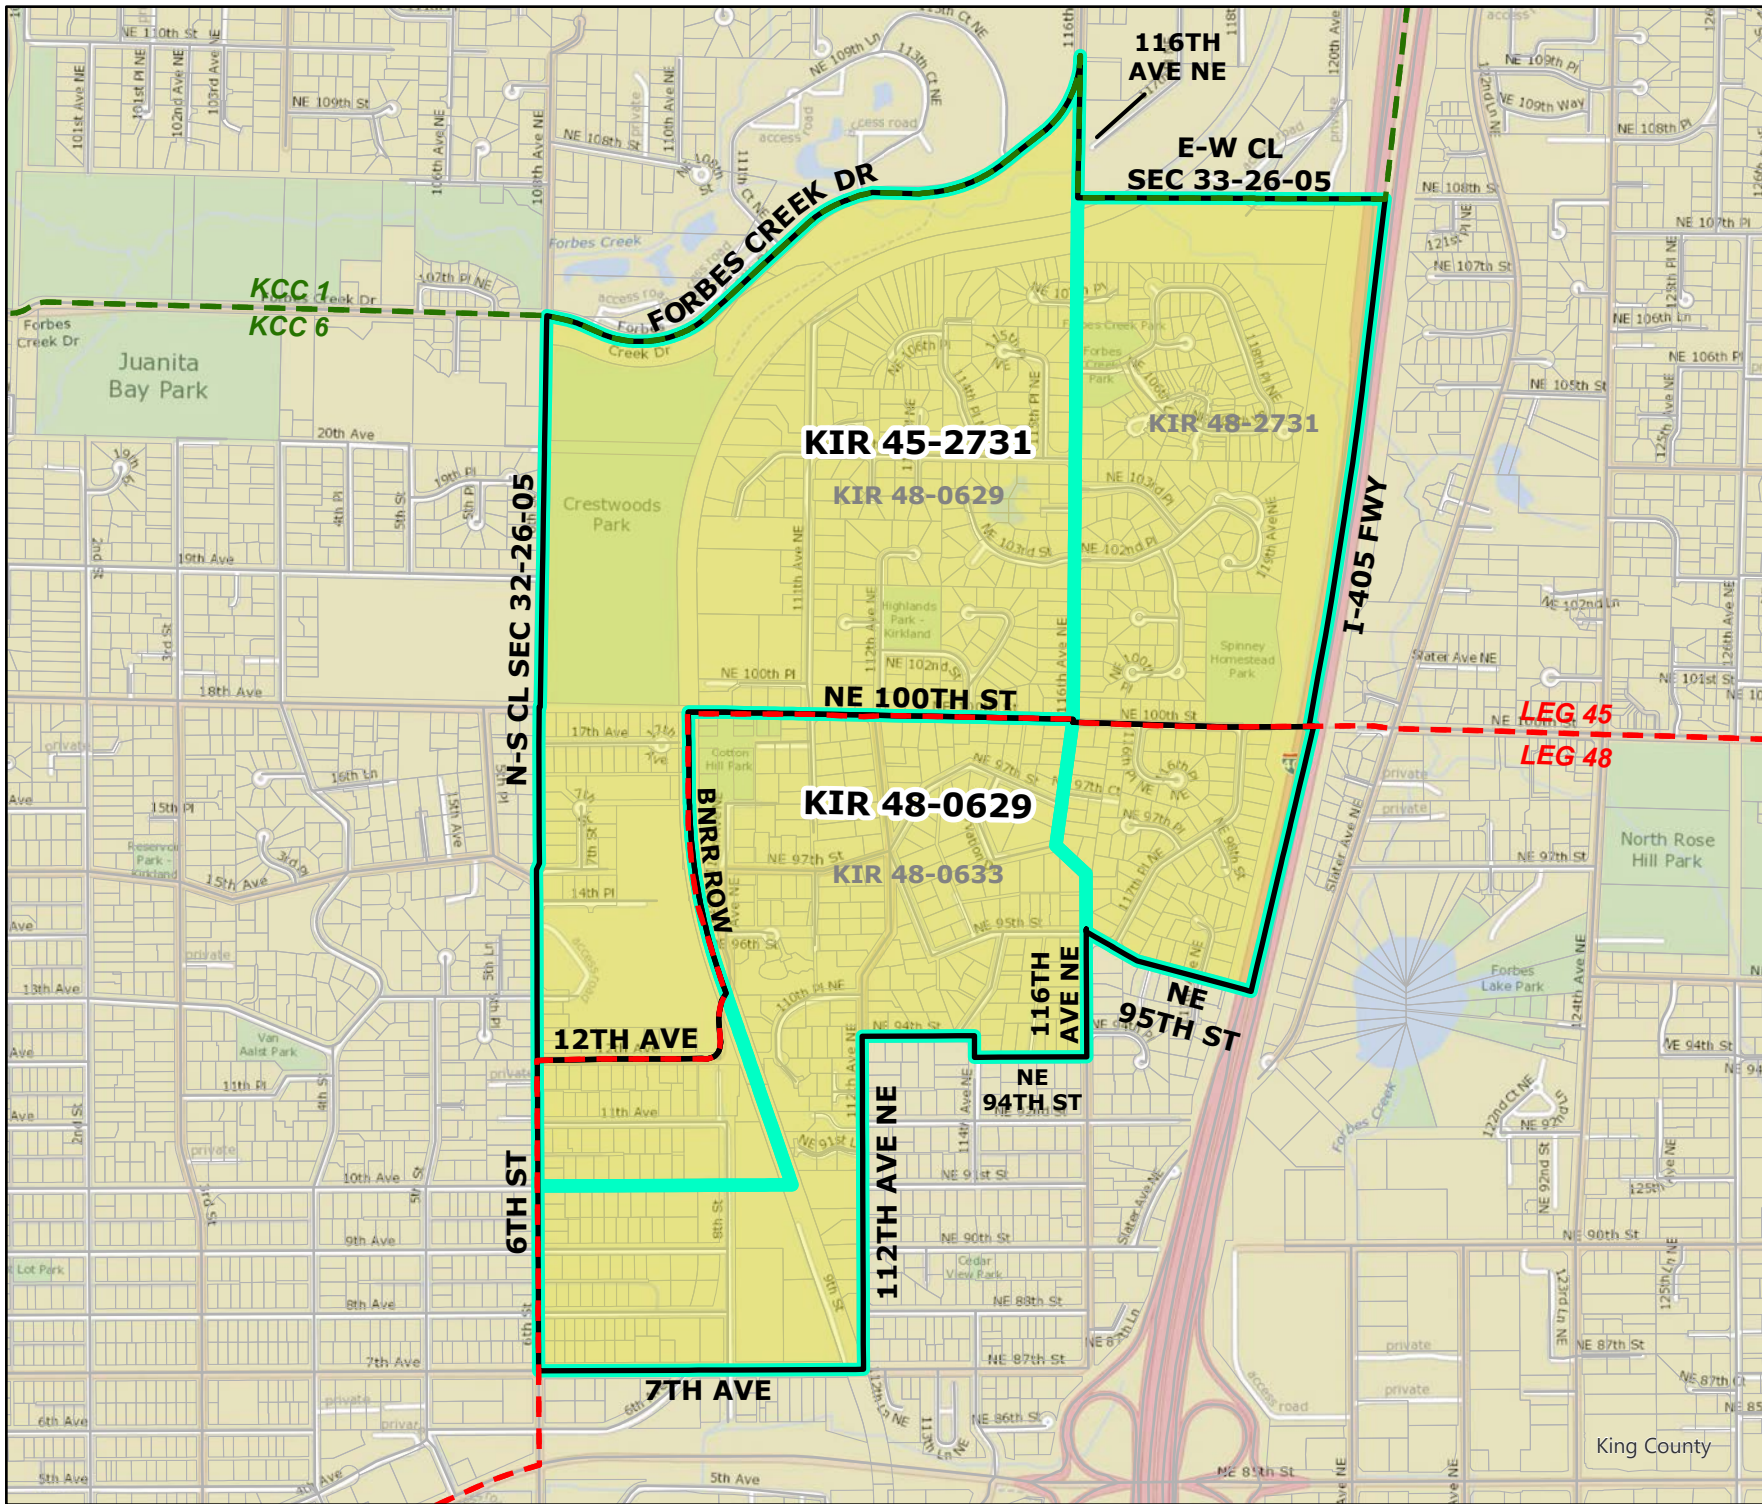

2022 Leg|Cong|KC Redistricting

Code	Precinct Name	NEW LG	NEW CG	NEW CC
2731	KIR 45-2731	45	1	6
0629	KIR 48-0629	48	1	6

Original Precinct(s) and OLD Districts				
2731	KIR 48-2731	48	1	6
0629	KIR 48-0629	48	1	6
0633	KIR 48-0633*	48	1	6

*: Denotes precinct(s) that have been abolished.
Precinct map produced by King County GIS Elections in accordance with KCC 1.12.101 & RCW 29A.16.040

Legend

- Original Precinct(s)
- New Precinct(s)
- Altered Precinct(s)
- Legislative Districts
- Congressional Districts
- King County Council Districts