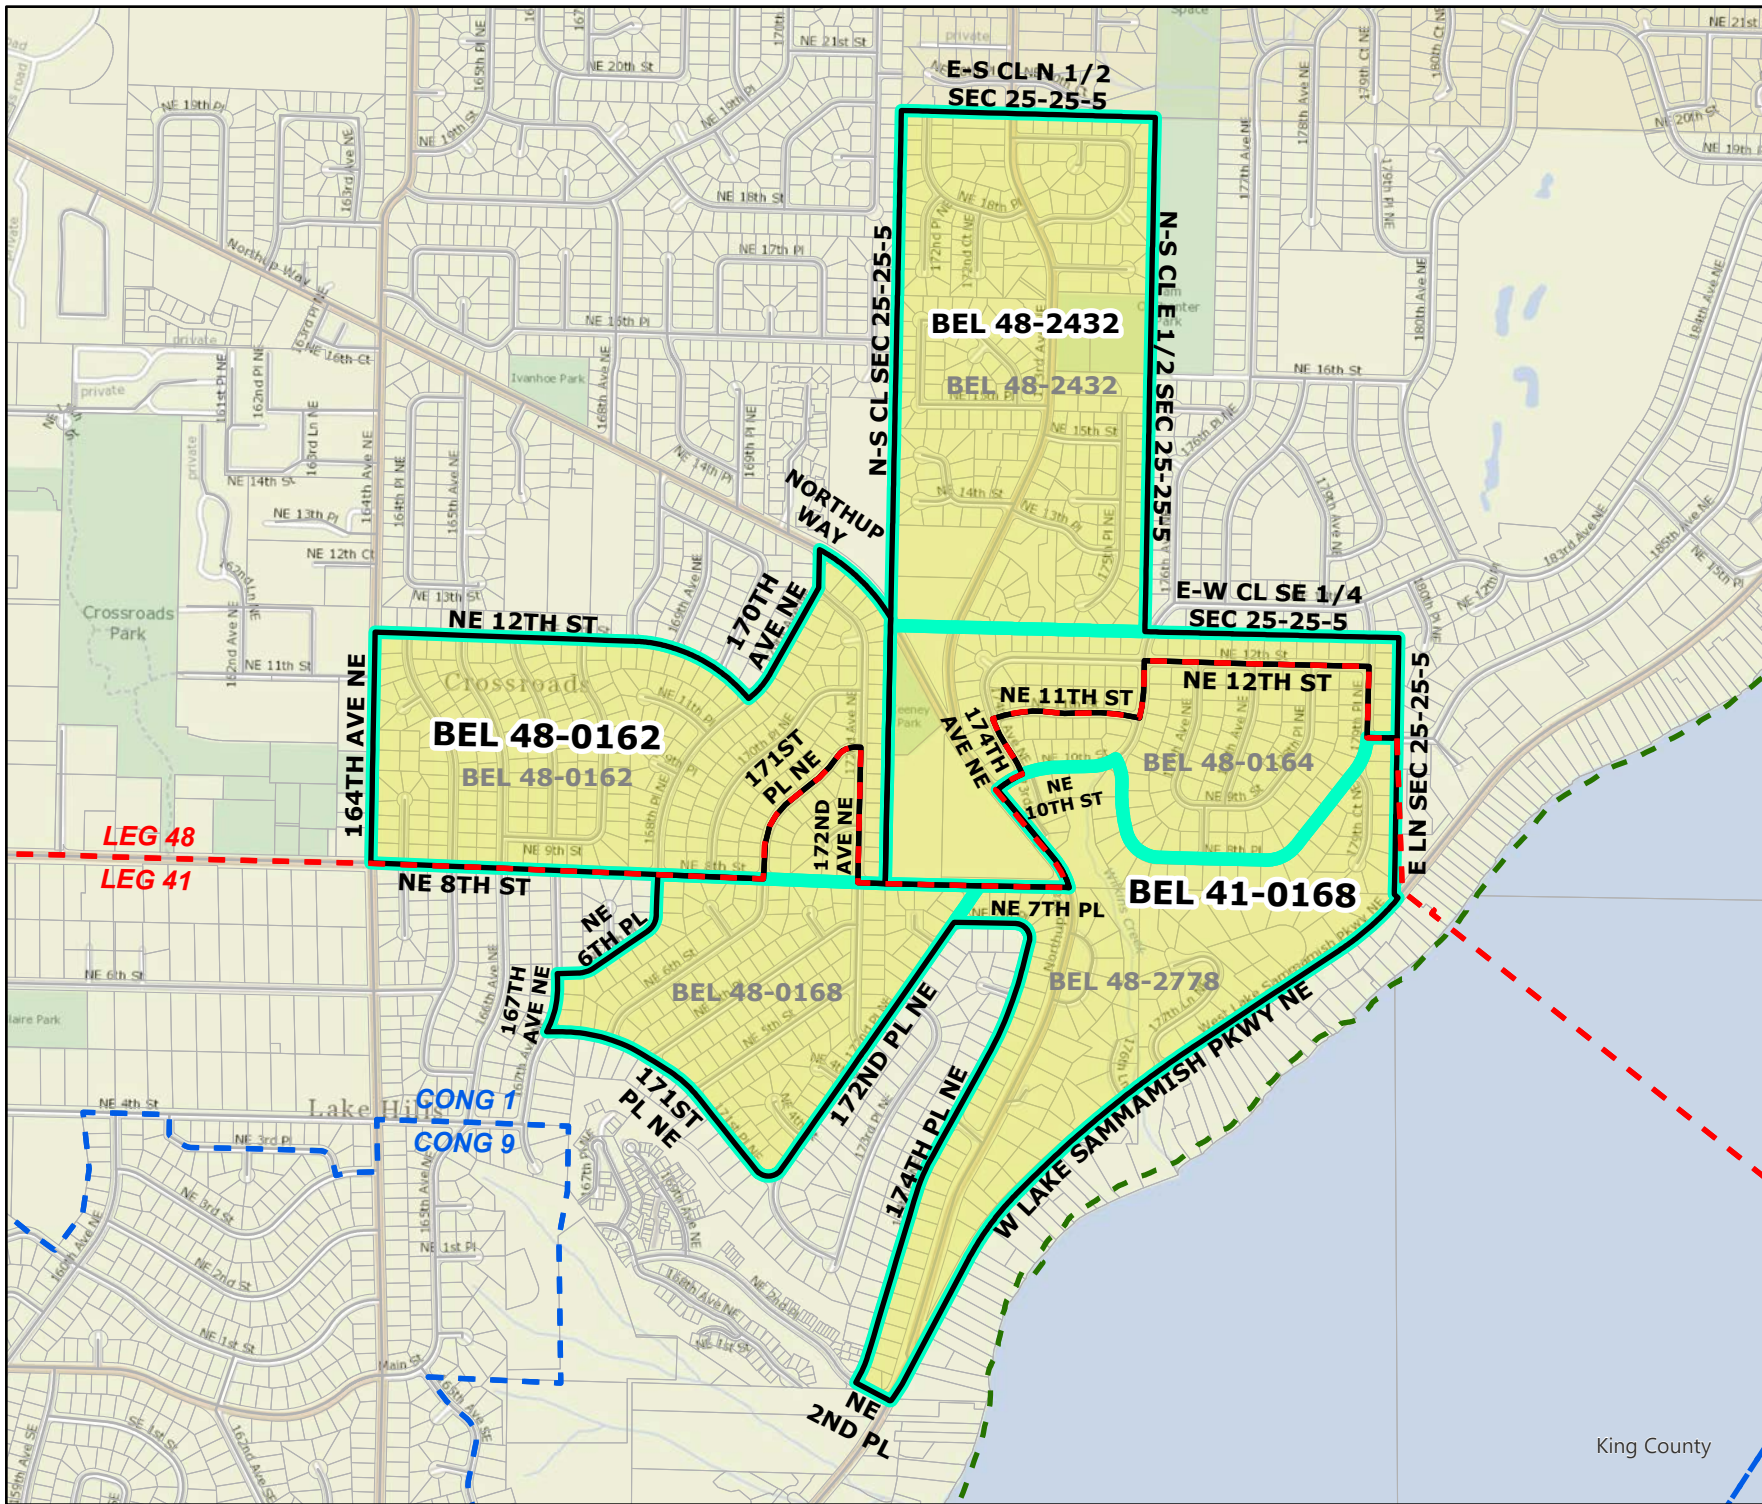

2022 Leg|Cong|KC Redistricting

Code	Precinct Name	NEW LG	NEW CG	NEW CC
0162	BEL 48-0162	48	1	6
2432	BEL 48-2432	48	1	6
0168	BEL 41-0168	41	1	6

Original Precinct(s) and OLD Districts				
0162	BEL 48-0162	48	9	6
2432	BEL 48-2432	48	9	6
0168	BEL 48-0168	48	9	6
0164	BEL 48-0164*	48	9	6
2778	BEL 48-2778*	48	9	6

*: Denotes precinct(s) that have been abolished.
Precinct map produced by King County GIS Elections in accordance with KCC 1.12.101 & RCW 29A.16.040

Legend

- Original Precinct(s)
- New Precinct(s)
- Altered Precinct(s)
- Legislative Districts
- Congressional Districts
- King County Council Districts

King County