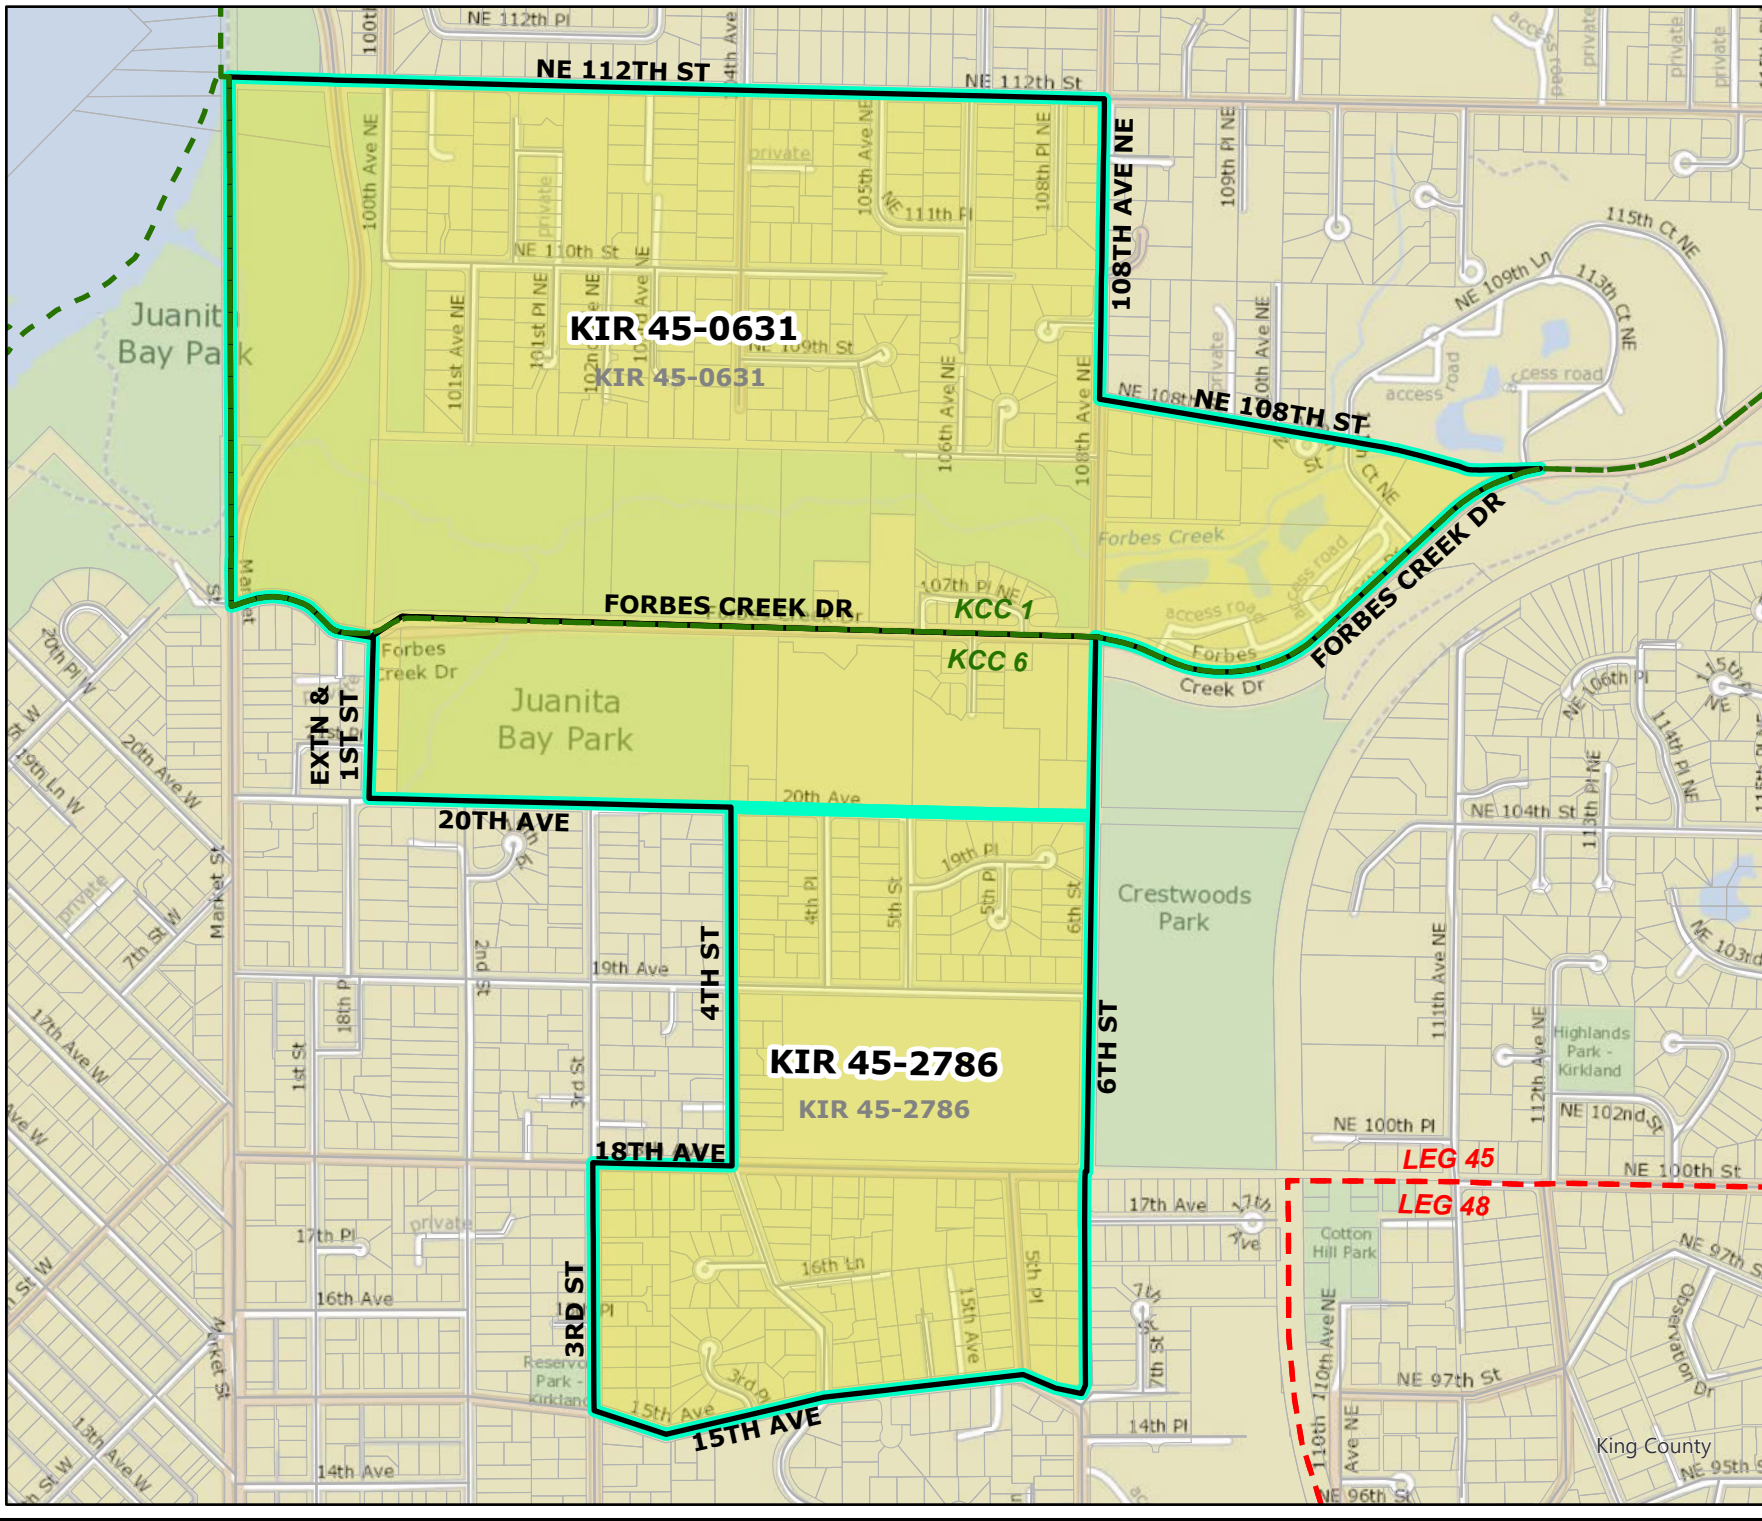

2022 Leg|Cong|KC Redistricting

Code	Precinct Name	NEW LG	NEW CG	NEW CC
0631	KIR 45-0631	45	1	1
2786	KIR 45-2786	45	1	6

Original Precinct(s) and OLD Districts				
0631	KIR 45-0631	45	1	6
2786	KIR 45-2786	45	1	6

*: Denotes precinct(s) that have been abolished.
Precinct map produced by King County GIS Elections in accordance with KCC 1.12.101 & RCW 29A.16.040

Legend

- Original Precinct(s)
- New Precinct(s)
- Altered Precinct(s)
- Legislative Districts
- Congressional Districts
- King County Council Districts