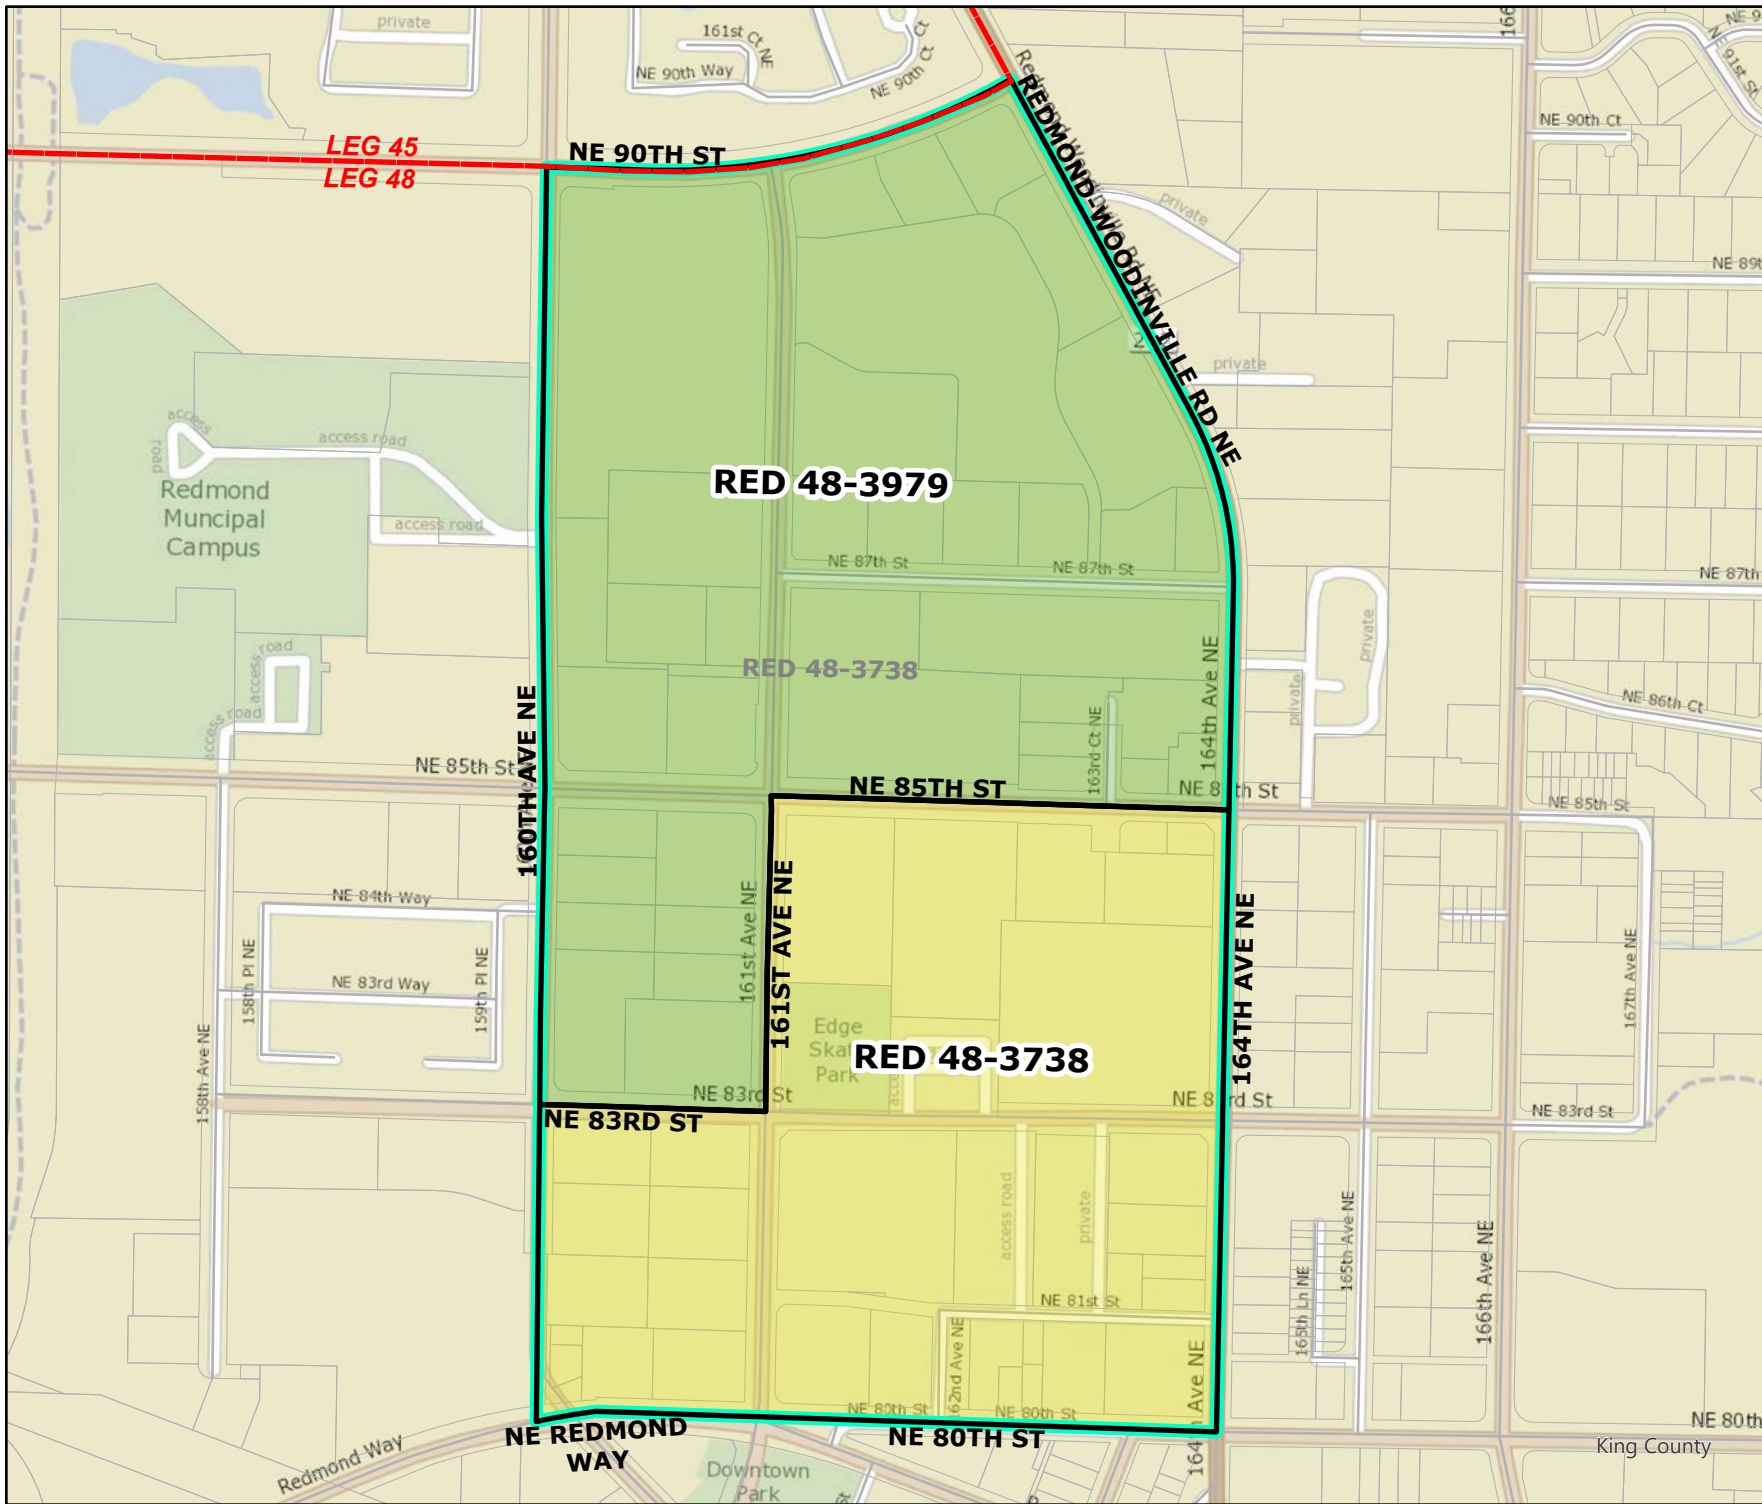

2022 Leg | Cong | KC Redistricting