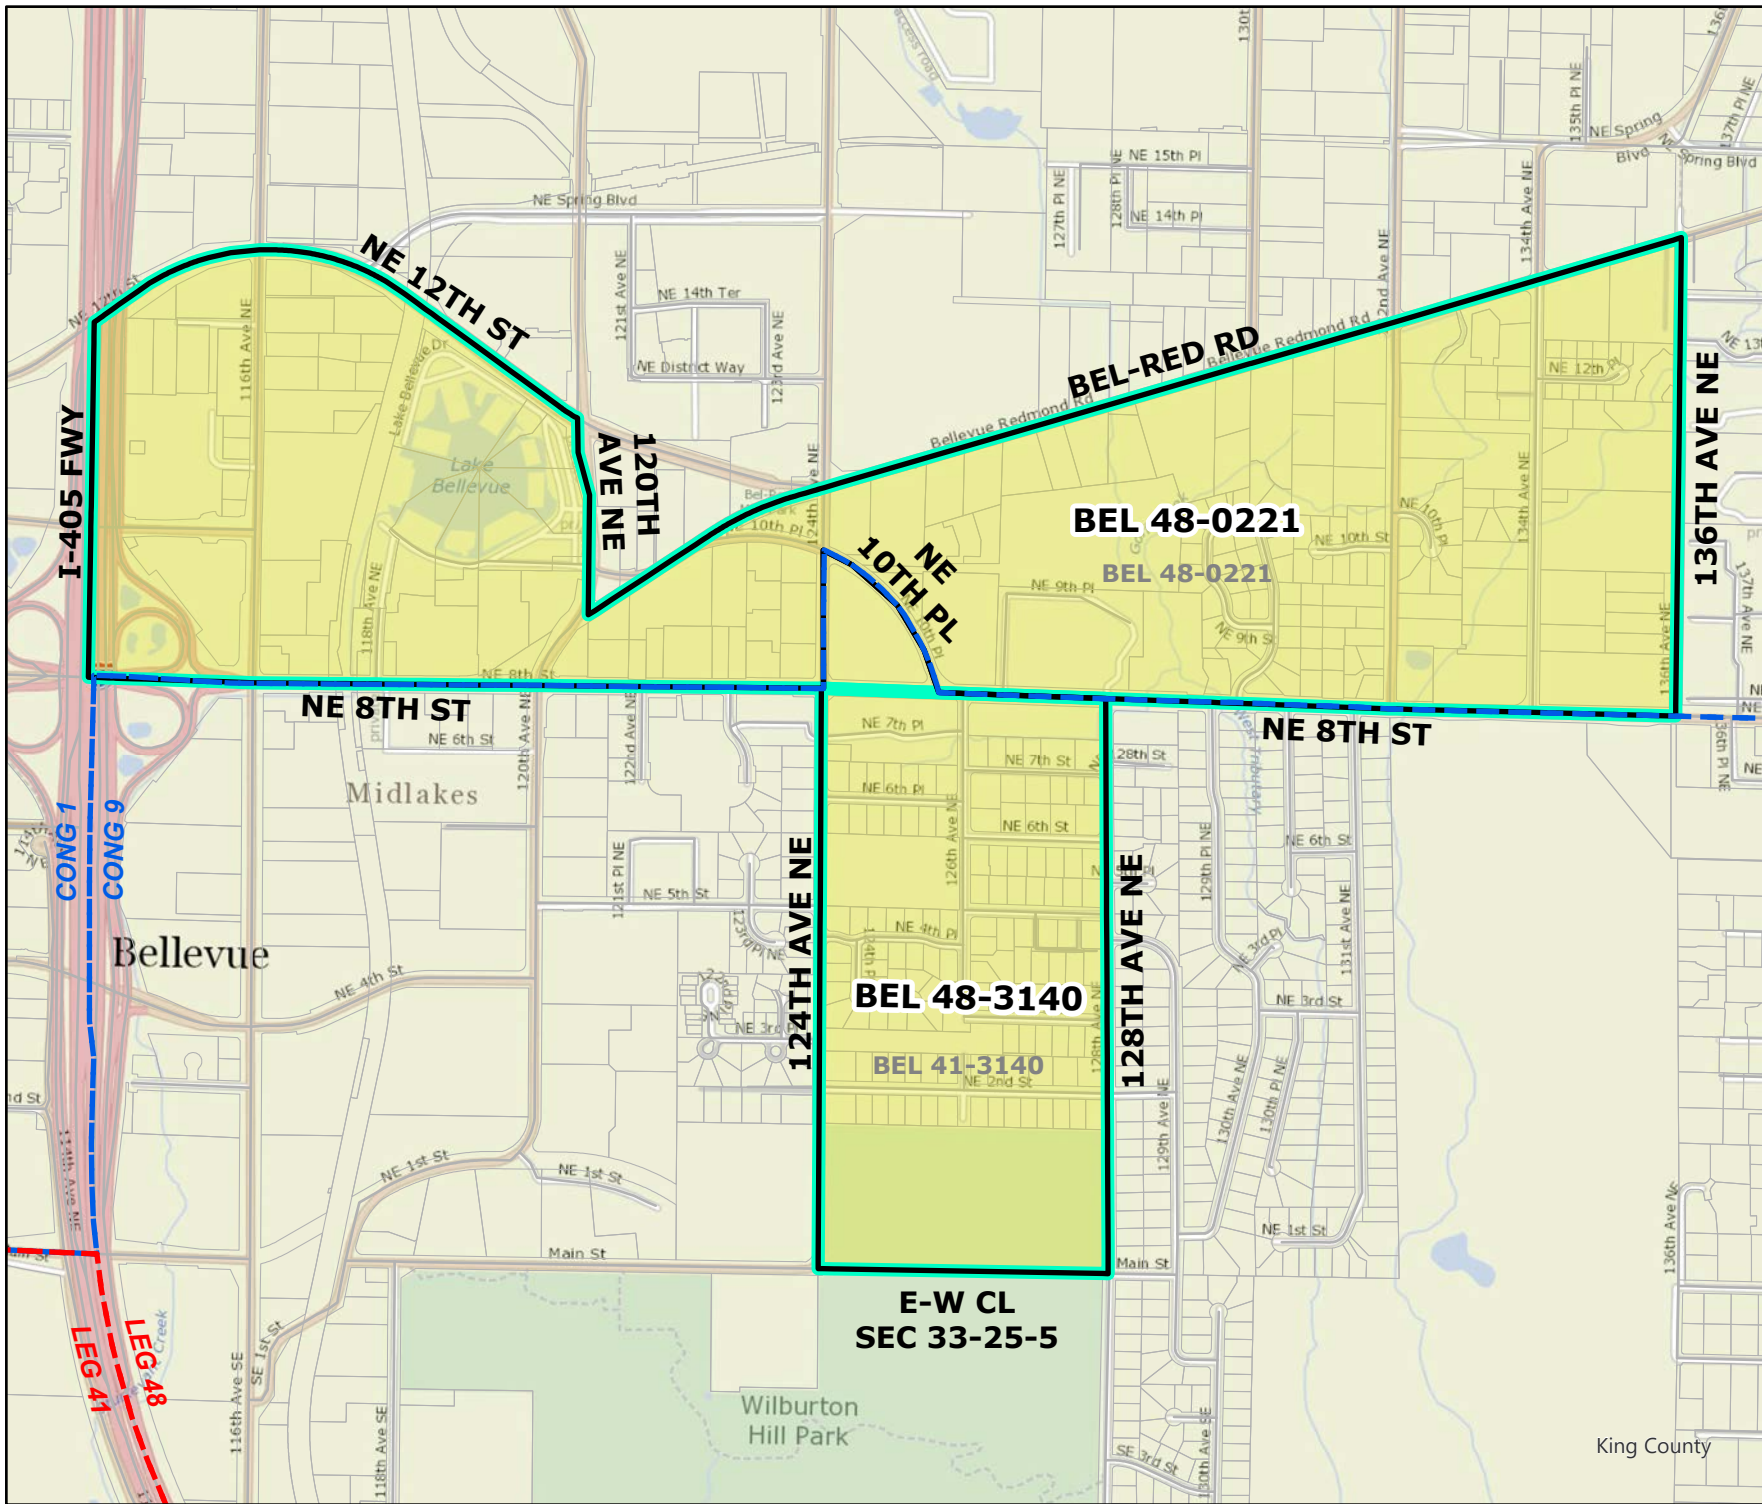

*: Denotes precinct(s) that have been abolished.
Precinct map produced by King County GIS Elections in accordance with KCC 1.12.101 & RCW 29A.16.040

Legend

- Original Precinct(s)
- New Precinct(s)
- Altered Precinct(s)
- Legislative Districts
- Congressional Districts
- King County Council Districts

King County

2022 Leg|Cong|KC Redistricting

Code	Precinct Name	NEW LG	NEW CG	NEW CC
0221	BEL 48-0221	48	1	6
3140	BEL 48-3140	48	9	6

Original Precinct(s) and OLD Districts				
0221	BEL 48-0221	48	9	6
3140	BEL 41-3140	41	9	6