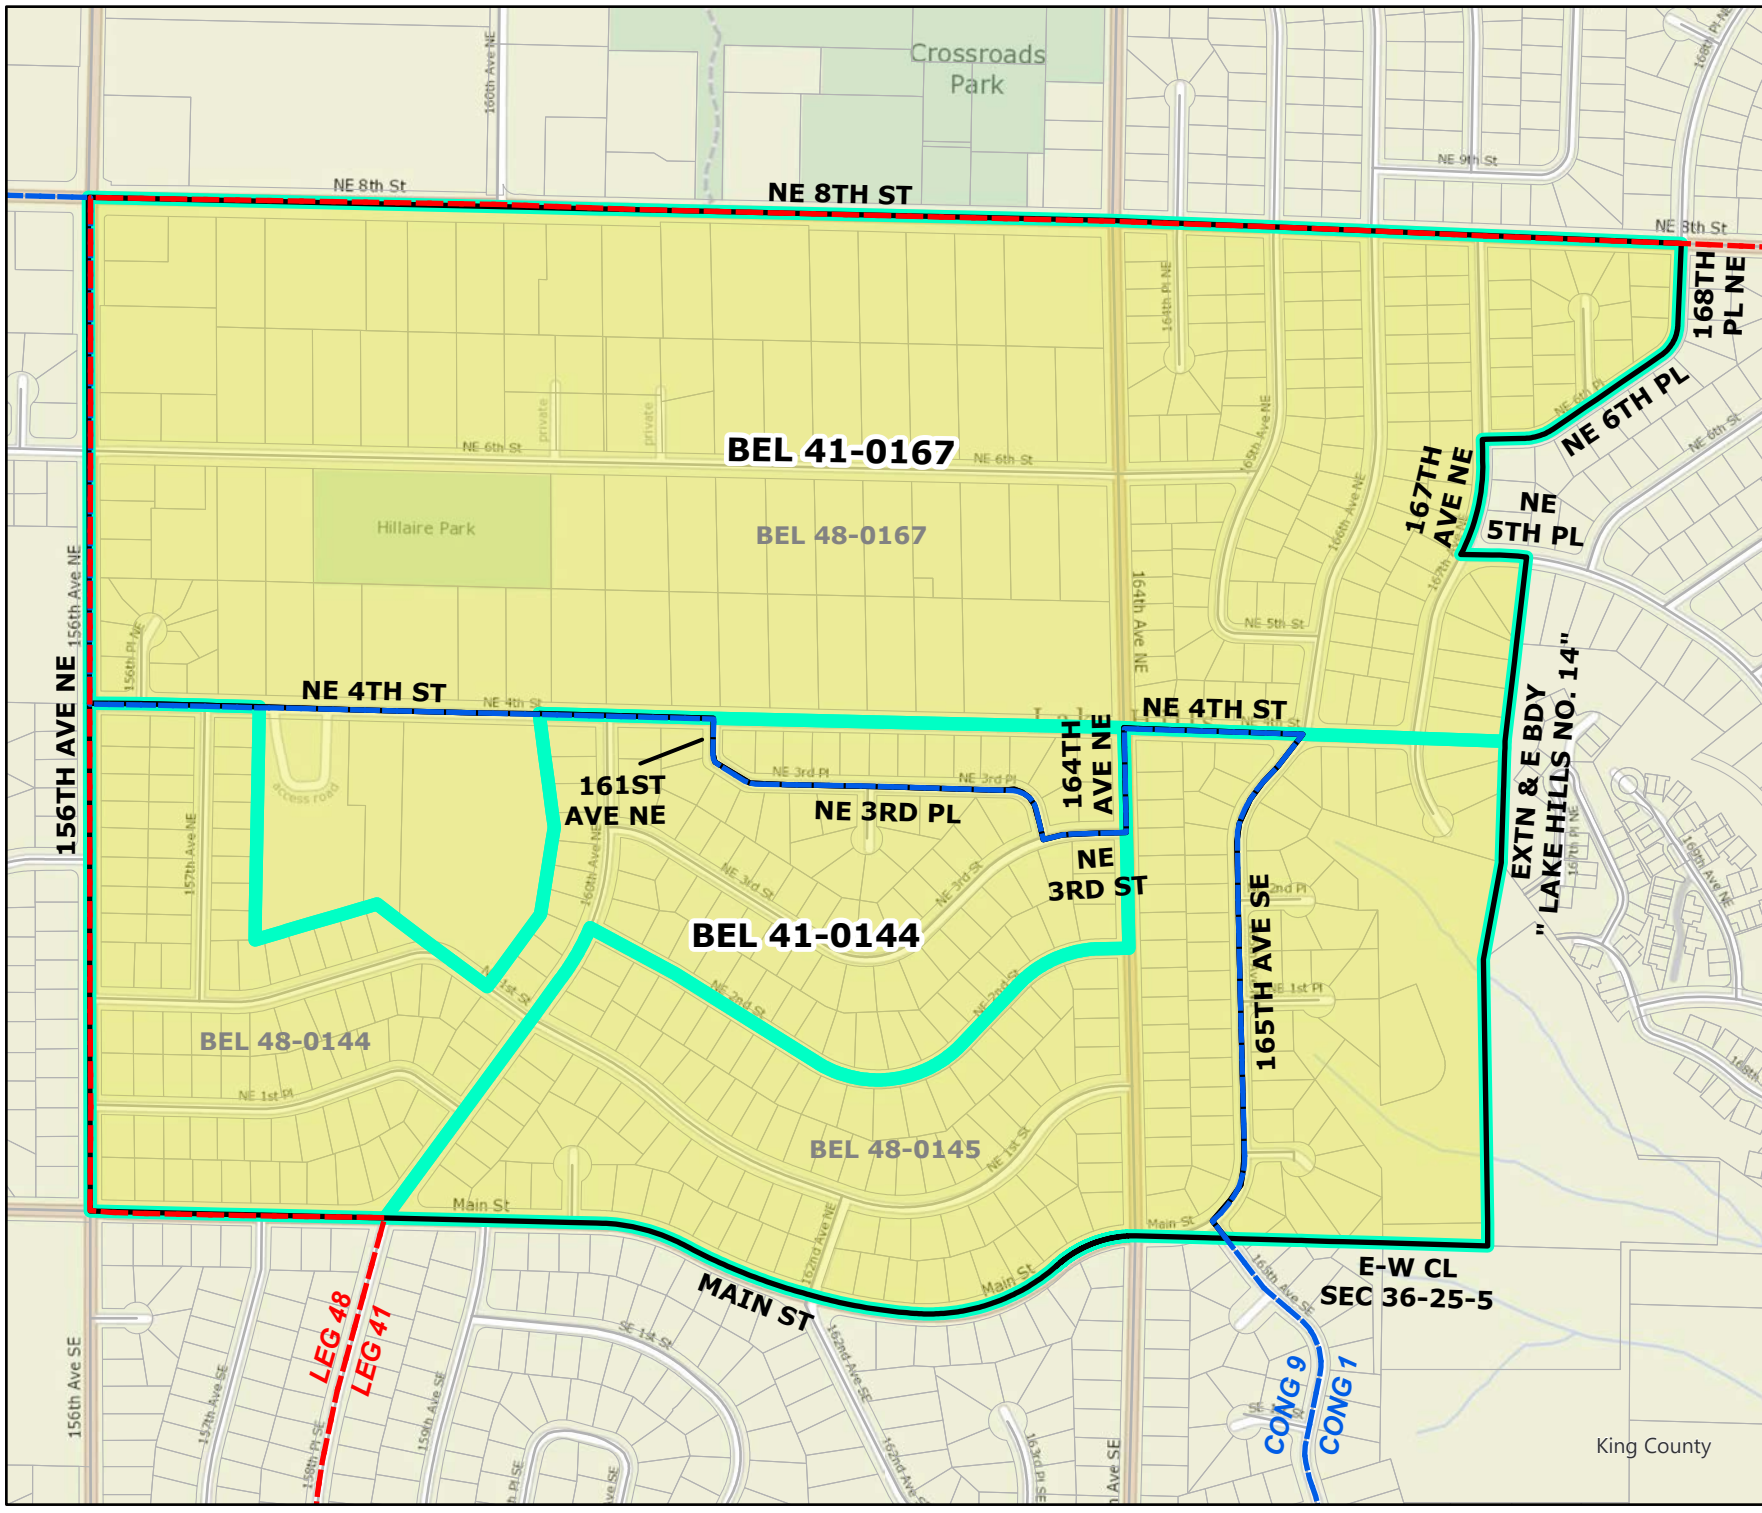

2022 Leg|Cong|KC Redistricting

Code	Precinct Name	NEW LG	NEW CG	NEW CC
0167	BEL 41-0167	41	1	6
0144	BEL 41-0144	41	9	6

Original Precinct(s) and OLD Districts				
0167	BEL 48-0167	48	9	6
0144	BEL 48-0144	48	9	6
0145	BEL 48-0145*	48	9	6

*: Denotes precinct(s) that have been abolished.
Precinct map produced by King County GIS Elections in accordance with KCC 1.12.101 & RCW 29A.16.040

Legend

- Original Precinct(s)
- New Precinct(s)
- Altered Precinct(s)
- Legislative Districts
- Congressional Districts
- King County Council Districts