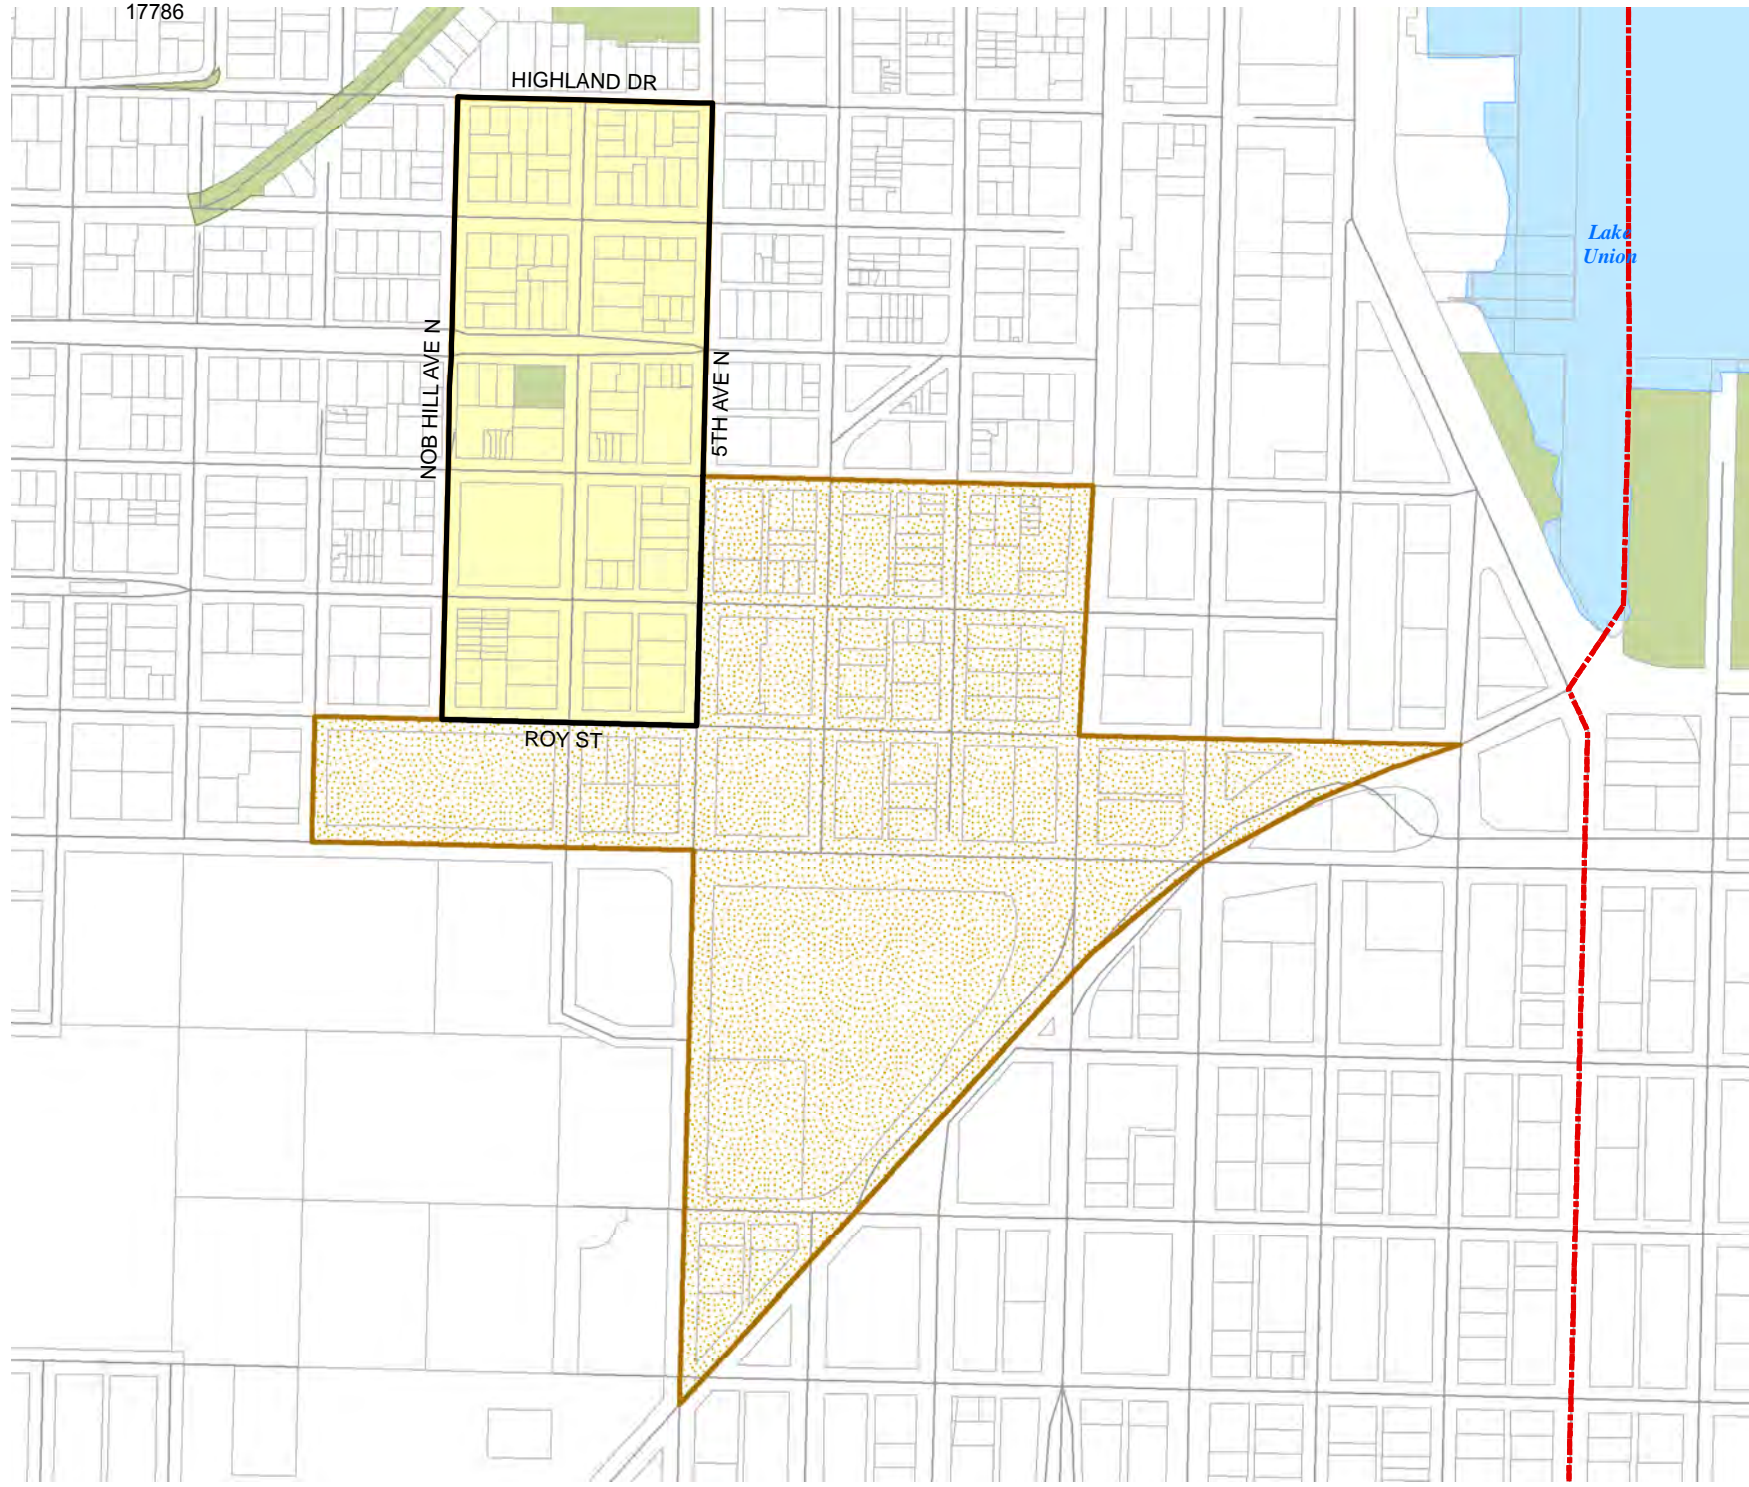

2014 Precinct Alterations

Code	Precinct Name	LG	CG	CC
1719	SEA 36-1719	36	7	4
1719	SEA 36-1719	36	7	4

Legend

- Legislative District Boundaries
- Congressional District Boundaries
- Council District Boundaries
- New Precinct
- Old Precinct(s)

Census Tract: Tract 006700	S-T-R: 30-25-04
--------------------------------------	---------------------------

17786

2014 Precinct Alterations

Code	Precinct Name	LG	CG	CC
1801	SEA 36-1801	36	7	4
1801	SEA 36-1801	36	7	4

Legend

-  Legislative District Boundaries
-  Congressional District Boundaries
-  Council District Boundaries
-  New Precinct
-  Old Precinct(s)

Census Tract:	S-T-R:
Tract 007200	31-25-04

17786

2014 Precinct Alterations