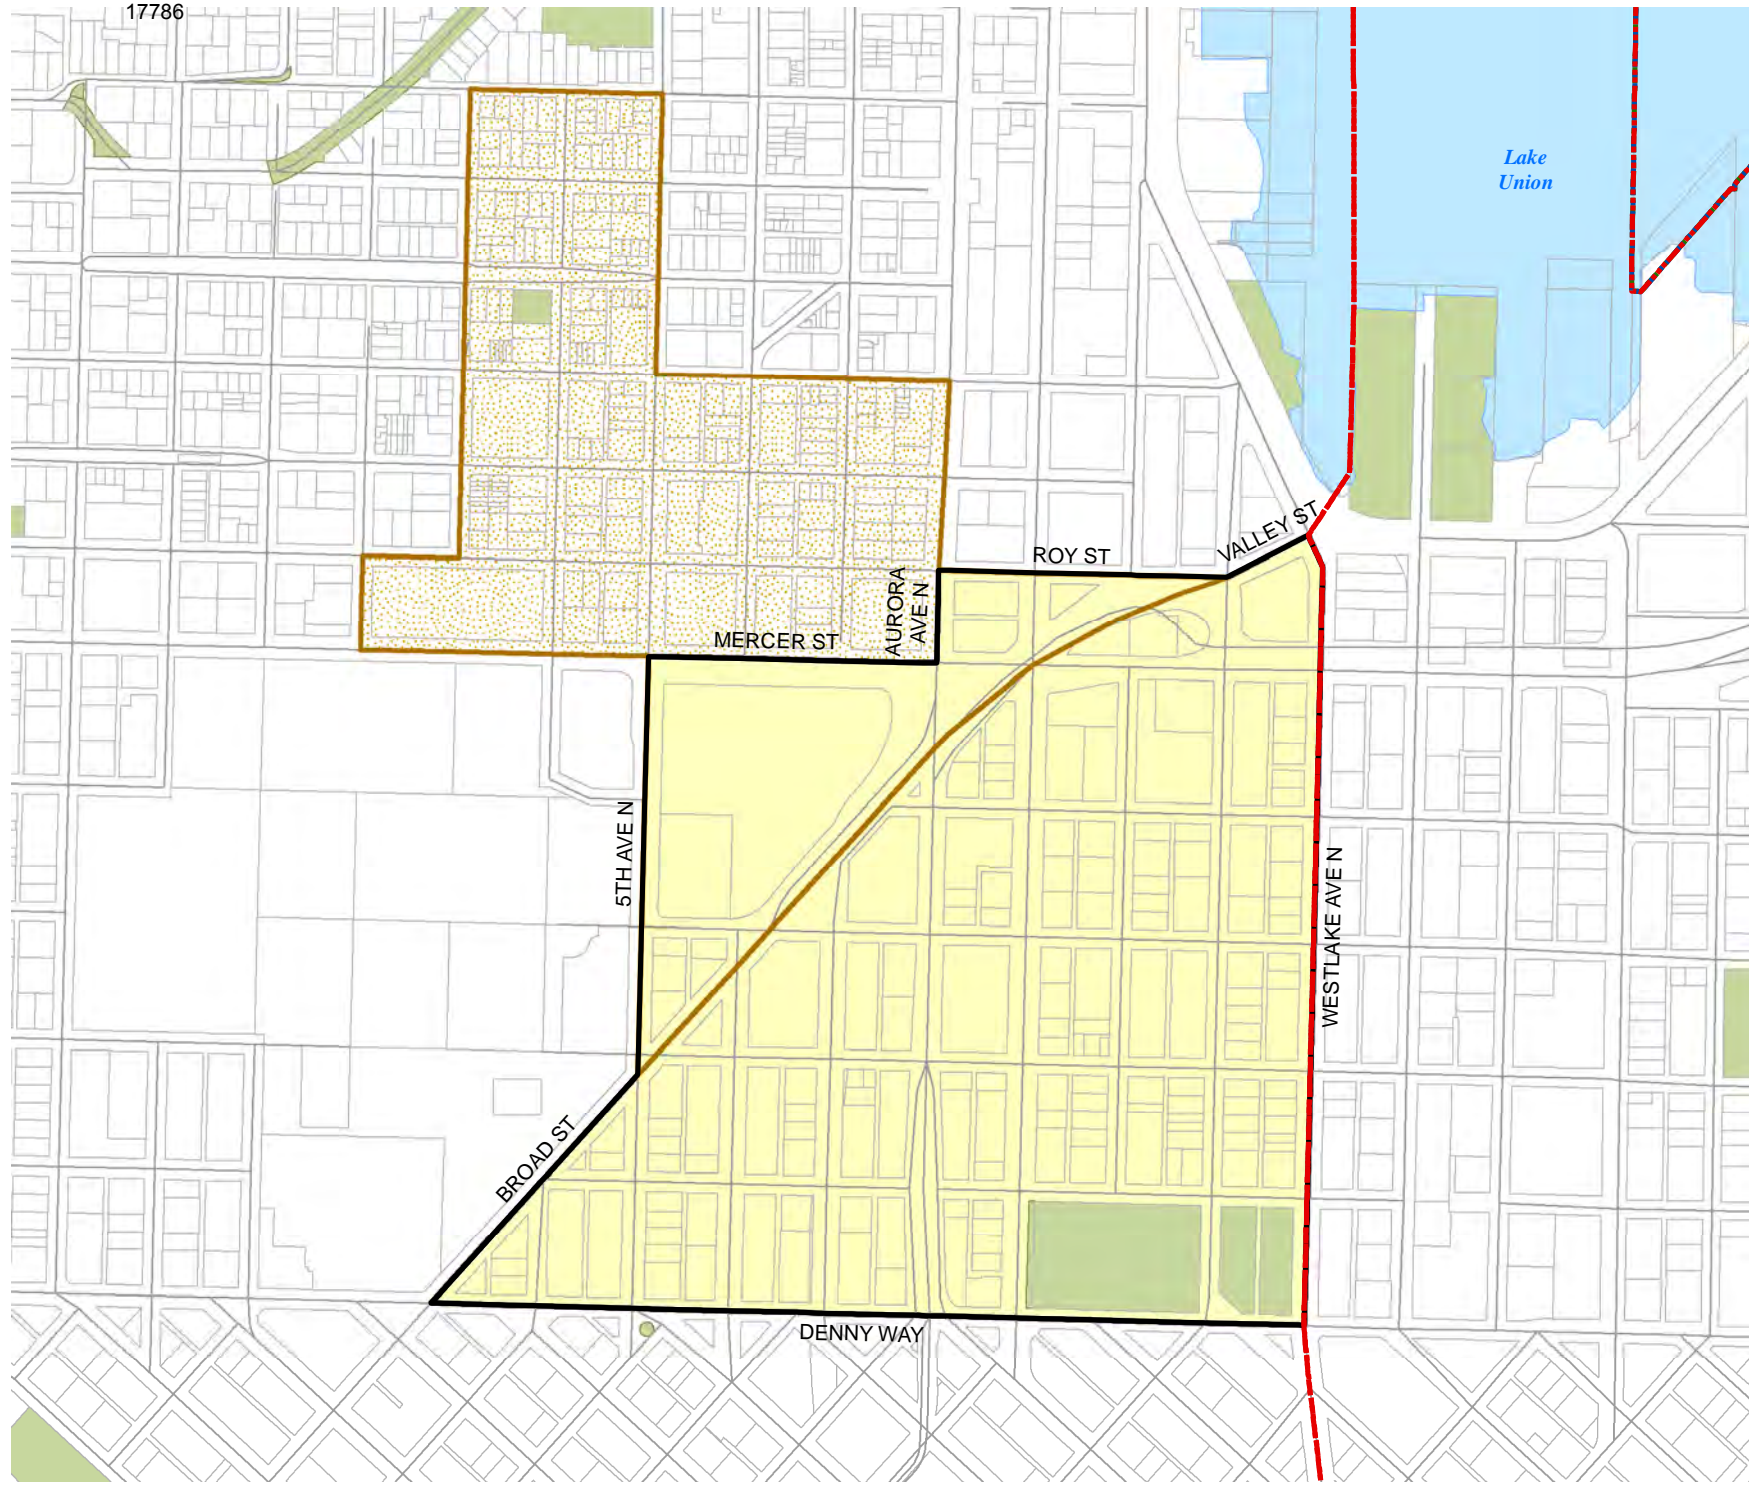

17786

2014 Precinct Alterations

Code	Precinct Name	LG	CG	CC
2795	SEA 36-2795	36	7	4
1719	SEA 36-1719	36	7	4
2795	SEA 36-2795	36	7	4

Legend

- Legislative District Boundaries
- Congressional District Boundaries
- Council District Boundaries
- New Precinct
- Old Precinct(s)

Census Tract: Tract 007200	S-T-R: 30-25-04