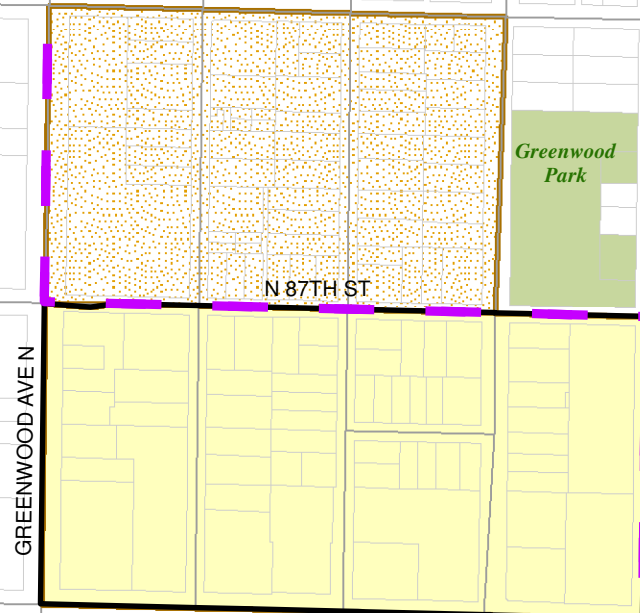

Seattle City Council Districts

Code	Precinct Name	LG	CG	CC
2121	SEA 36-2121	36	7	4
2121	SEA 36-2121	36	7	4

Legend

-  Legislative District Boundaries
-  Congressional District Boundaries
-  Council District Boundaries
-  Seattle City Council District Boundaries
-  Seattle School Director District Boundaries
-  New Precinct
-  Old Precinct(s)

Census Tract: Tract 001701	S-T-R: 31-26-04
--------------------------------------	---------------------------

*Sandel
Playground*

*Greenwood
Park*

17786

N 95TH ST

GREENWOOD AVE N

FREMONT AVE N

N 87TH ST