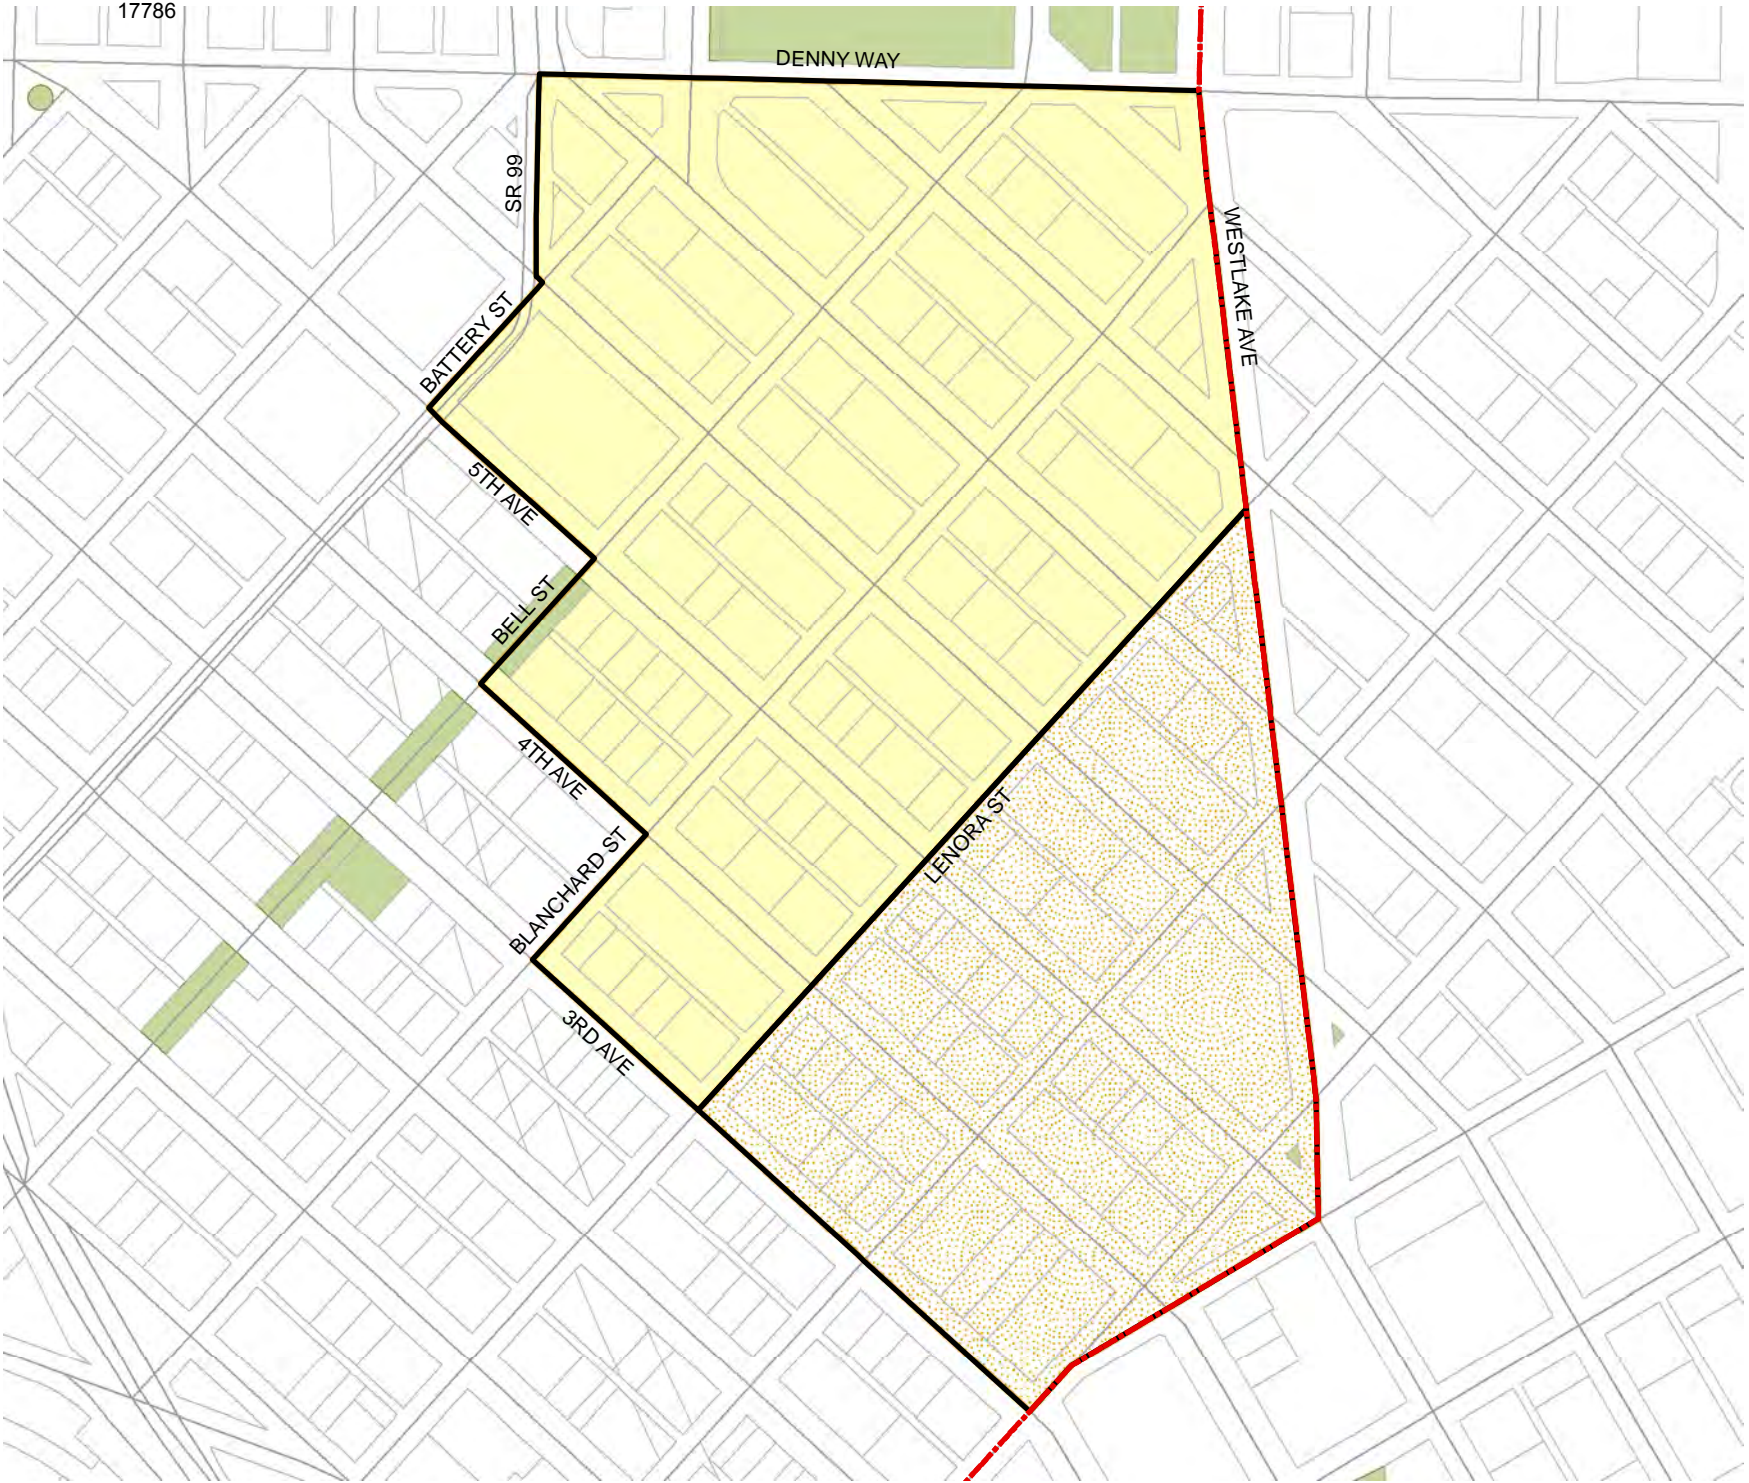

2014 Precinct Alterations

Code	Precinct Name	LG	CG	CC
1719	SEA 36-1719	36	7	4
1719	SEA 36-1719	36	7	4

Legend

- Legislative District Boundaries
- Congressional District Boundaries
- Council District Boundaries
- New Precinct
- Old Precinct(s)

Census Tract: Tract 006700	S-T-R: 30-25-04
--------------------------------------	---------------------------

17786

2014 Precinct Alterations

Code	Precinct Name	LG	CG	CC
1801	SEA 36-1801	36	7	4
1801	SEA 36-1801	36	7	4