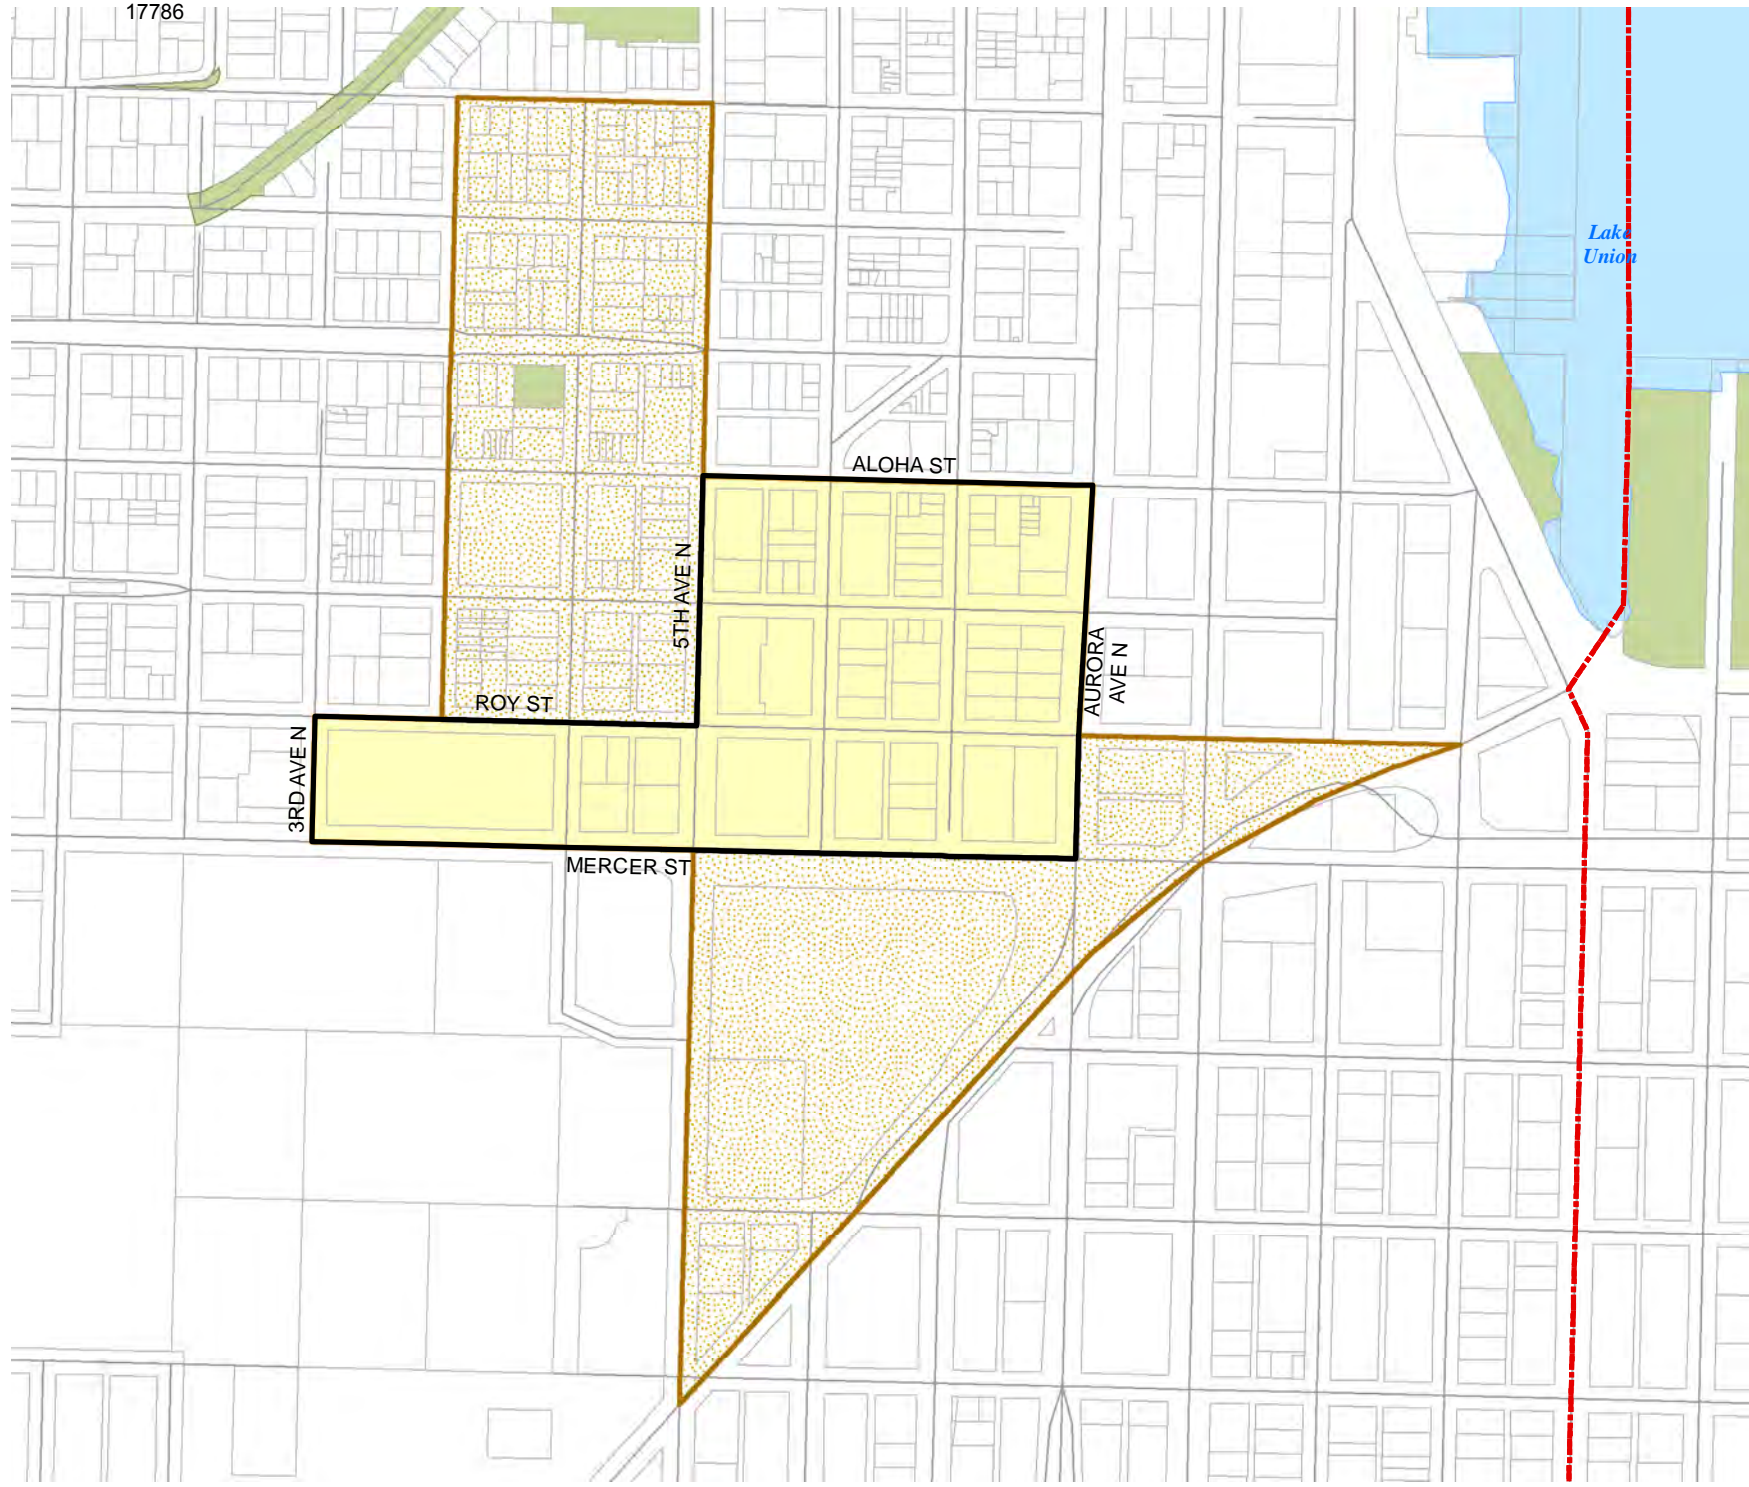

17786

2014 Precinct Alterations

Code	Precinct Name	LG	CG	CC
3686	SEA 36-3686	36	7	4
1801	SEA 36-1801	36	7	4

Legend

-  Legislative District Boundaries
-  Congressional District Boundaries
-  Council District Boundaries
-  New Precinct
-  Old Precinct(s)

Census Tract:	S-T-R:
Tract 007200	31-25-04

2014 Precinct Alterations

Code	Precinct Name	LG	CG	CC
3689	SEA 36-3689	36	7	4
1719	SEA 36-1719	36	7	4

Legend

-  Legislative District Boundaries
-  Congressional District Boundaries
-  Council District Boundaries
-  New Precinct
-  Old Precinct(s)