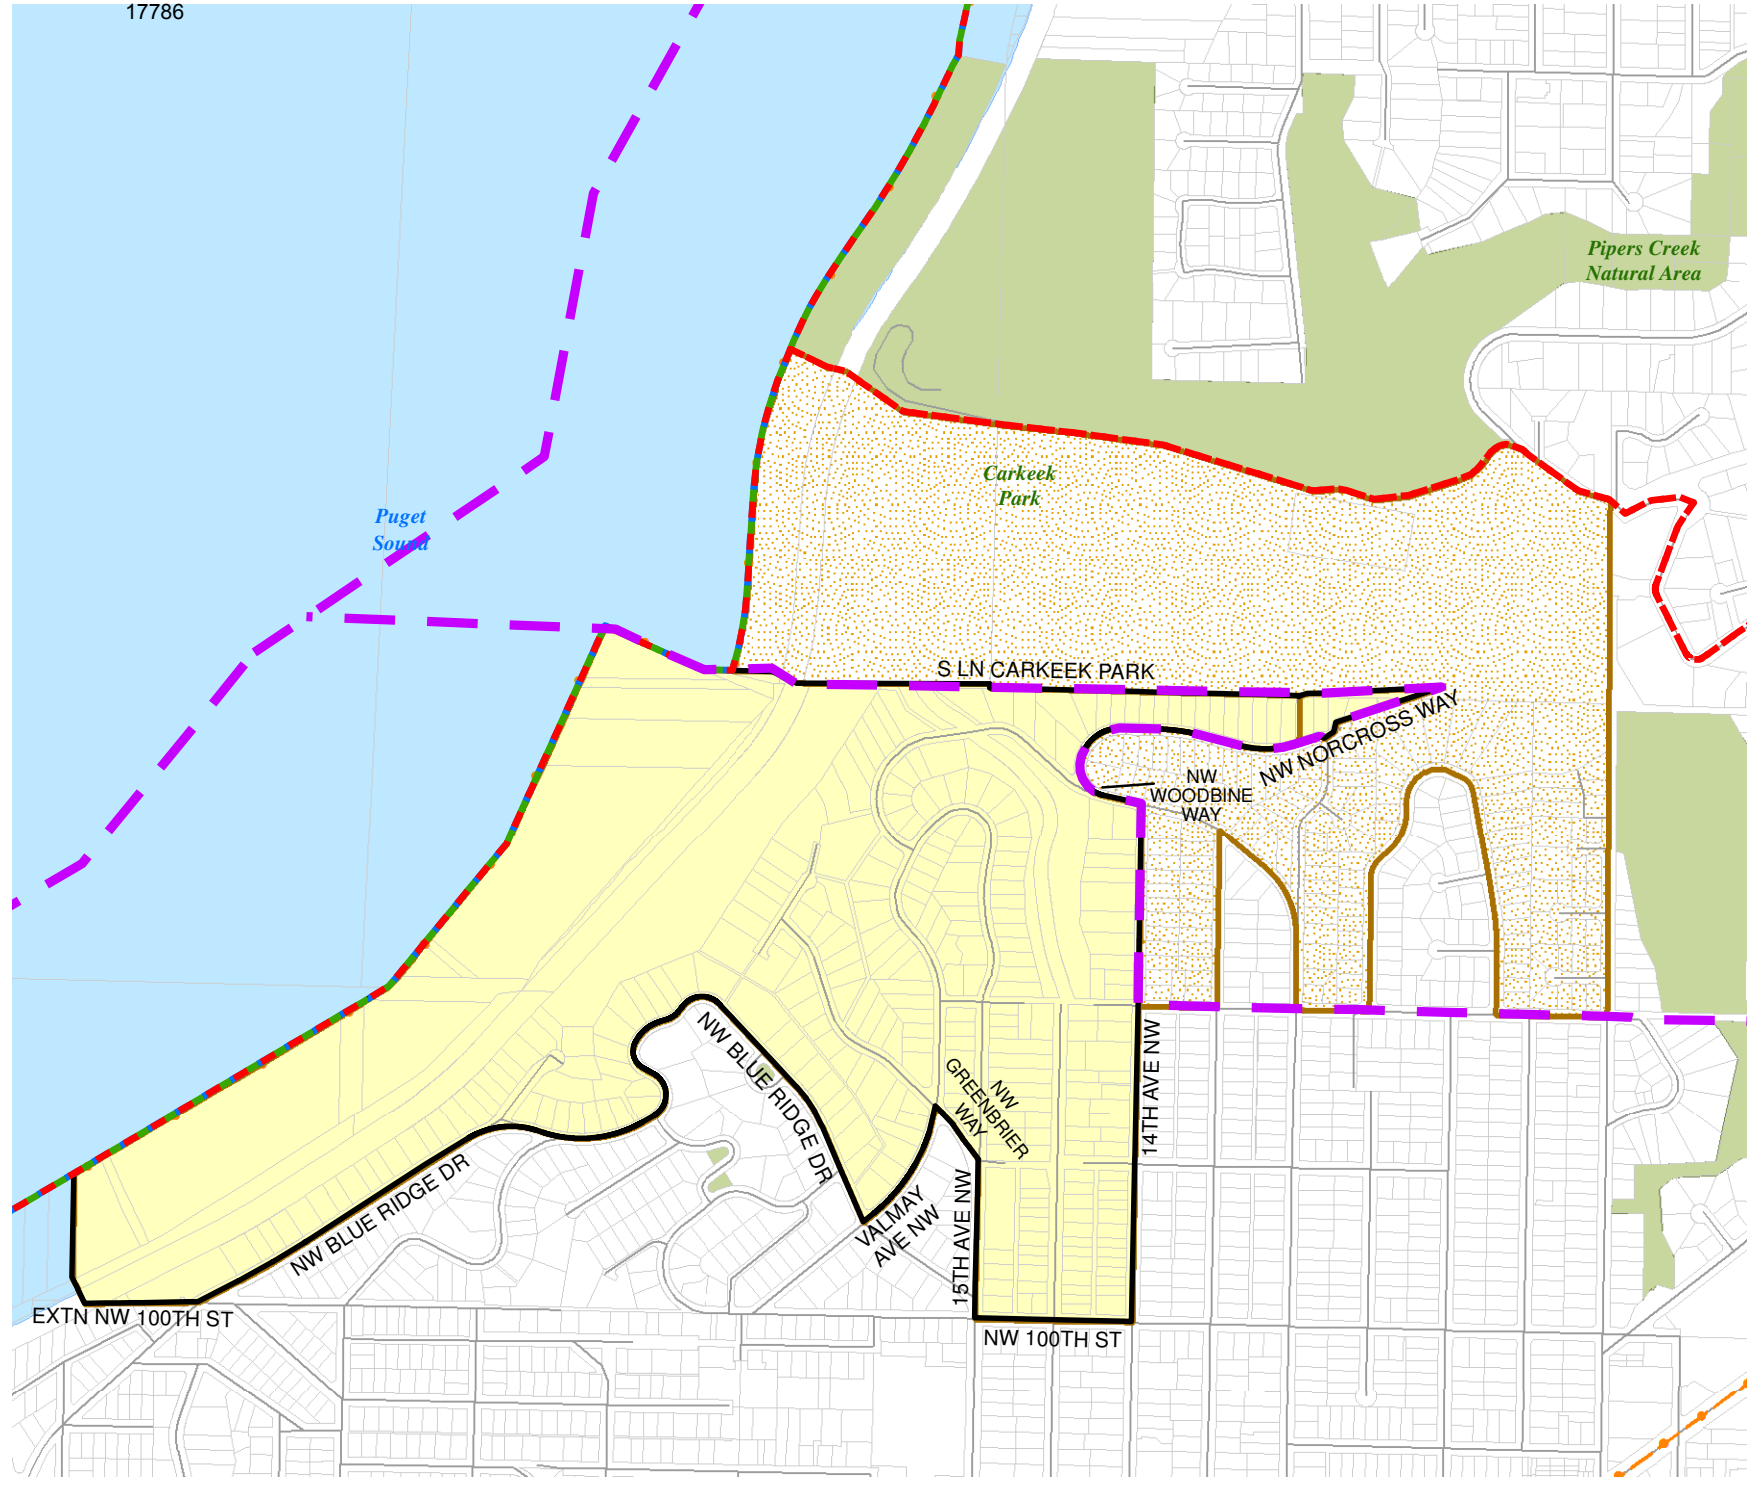

2014 Precinct Alterations

Seattle City Council Districts

Code	Precinct Name	LG	CG	CC
2528	SEA 36-2528	36	7	4
2528	SEA 36-2528	36	7	4
2531	SEA 36-2531*	36	7	4

Legend

- Legislative District Boundaries
- Congressional District Boundaries
- Council District Boundaries
- Seattle City Council District Boundaries
- Seattle School Director District Boundaries
- New Precinct
- Old Precinct(s)

Census Tract: Tract 001600	S-T-R: 26-26-03