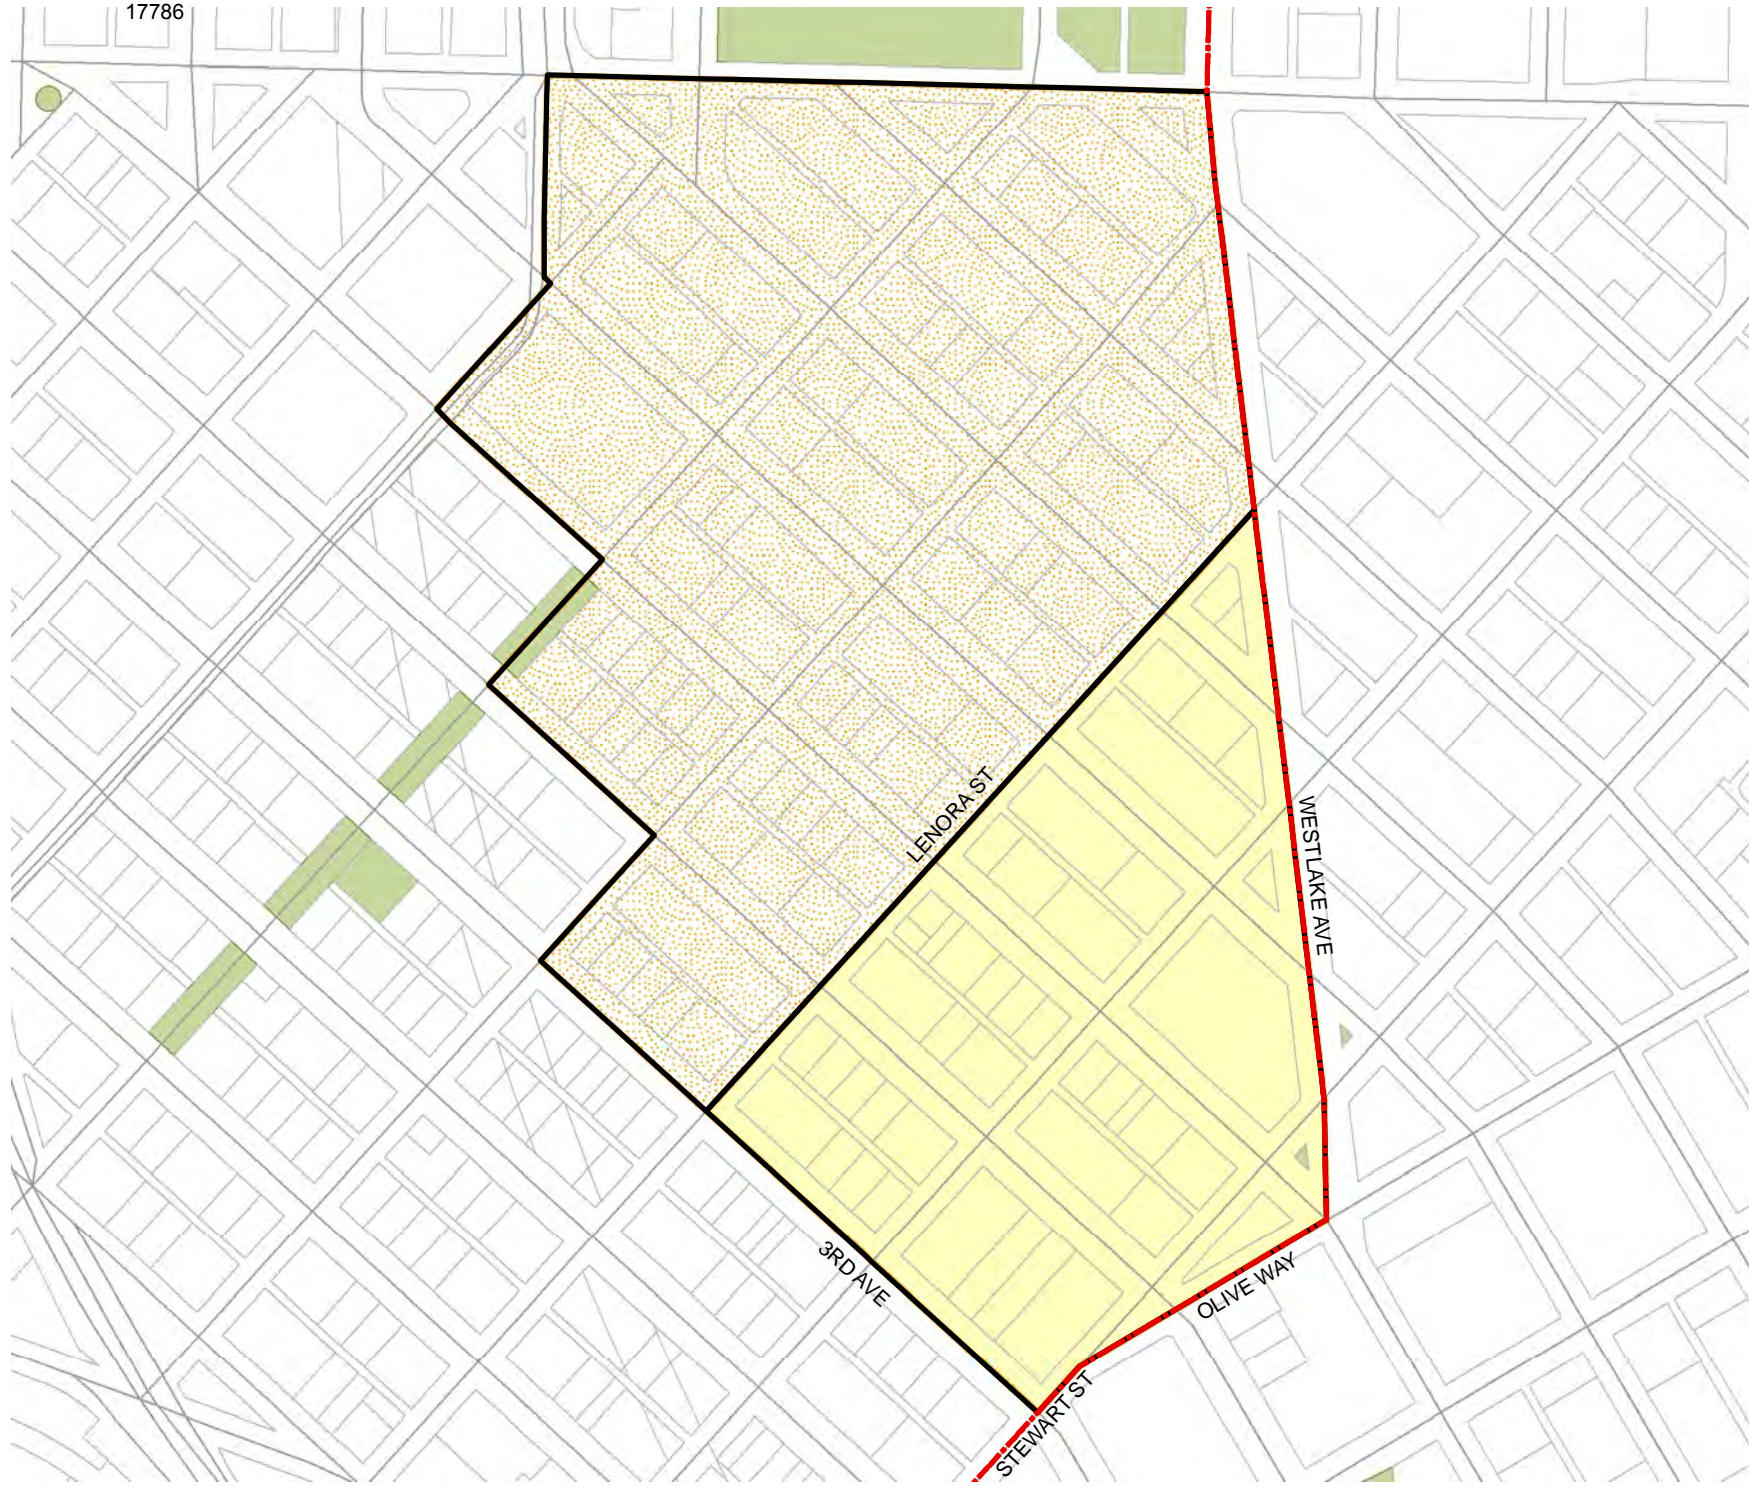

17786

2014 Precinct Alterations

Code	Precinct Name	LG	CG	CC
3686	SEA 36-3686	36	7	4
1801	SEA 36-1801	36	7	4

Legend

-  Legislative District Boundaries
-  Congressional District Boundaries
-  Council District Boundaries
-  New Precinct
-  Old Precinct(s)

Census Tract:	S-T-R:
Tract 007200	31-25-04

2014 Precinct Alterations

Code	Precinct Name	LG	CG	CC
3689	SEA 36-3689	36	7	4
1719	SEA 36-1719	36	7	4

Legend

-  Legislative District Boundaries
-  Congressional District Boundaries
-  Council District Boundaries
-  New Precinct
-  Old Precinct(s)