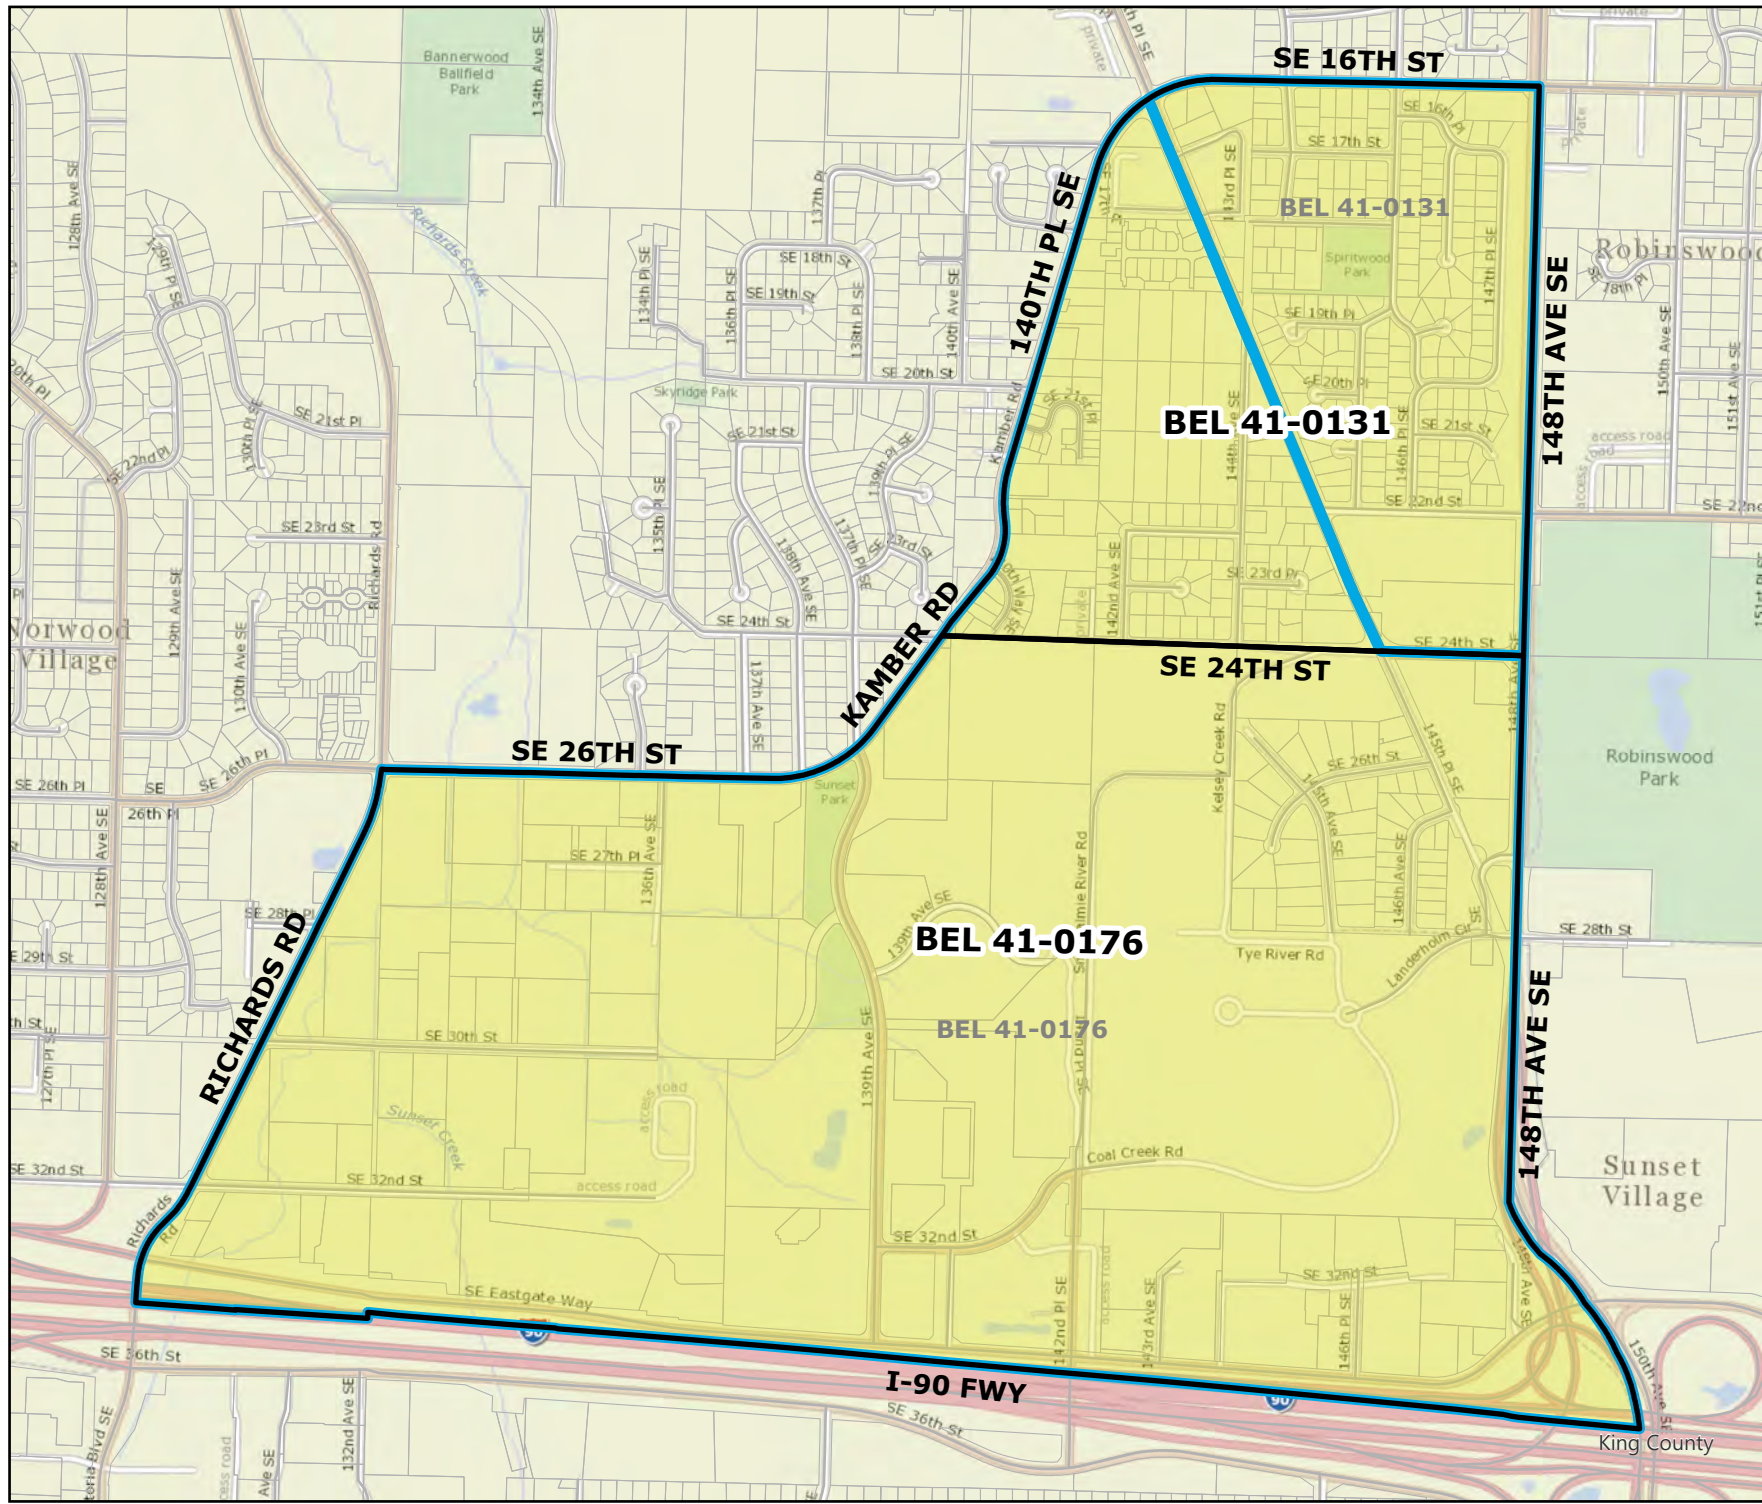

# 2025 Precinct Alterations

Code	Precinct Name	LG	CG	CC
0176	BEL 41-0176	41	9	6
0131	BEL 41-0131	41	9	6
Original Precinct(s)				
0176	BEL 41-0176	41	9	6
0131	BEL 41-0131	41	9	6

\*: Denotes precinct(s) that have been abolished.  
 Precinct map produced by King County GIS Elections in accordance with KCC 1.12.101 & RCW 29A.16.040

**Legend**

- Original Precinct(s)
- New Precinct(s)
- Altered Precinct(s)