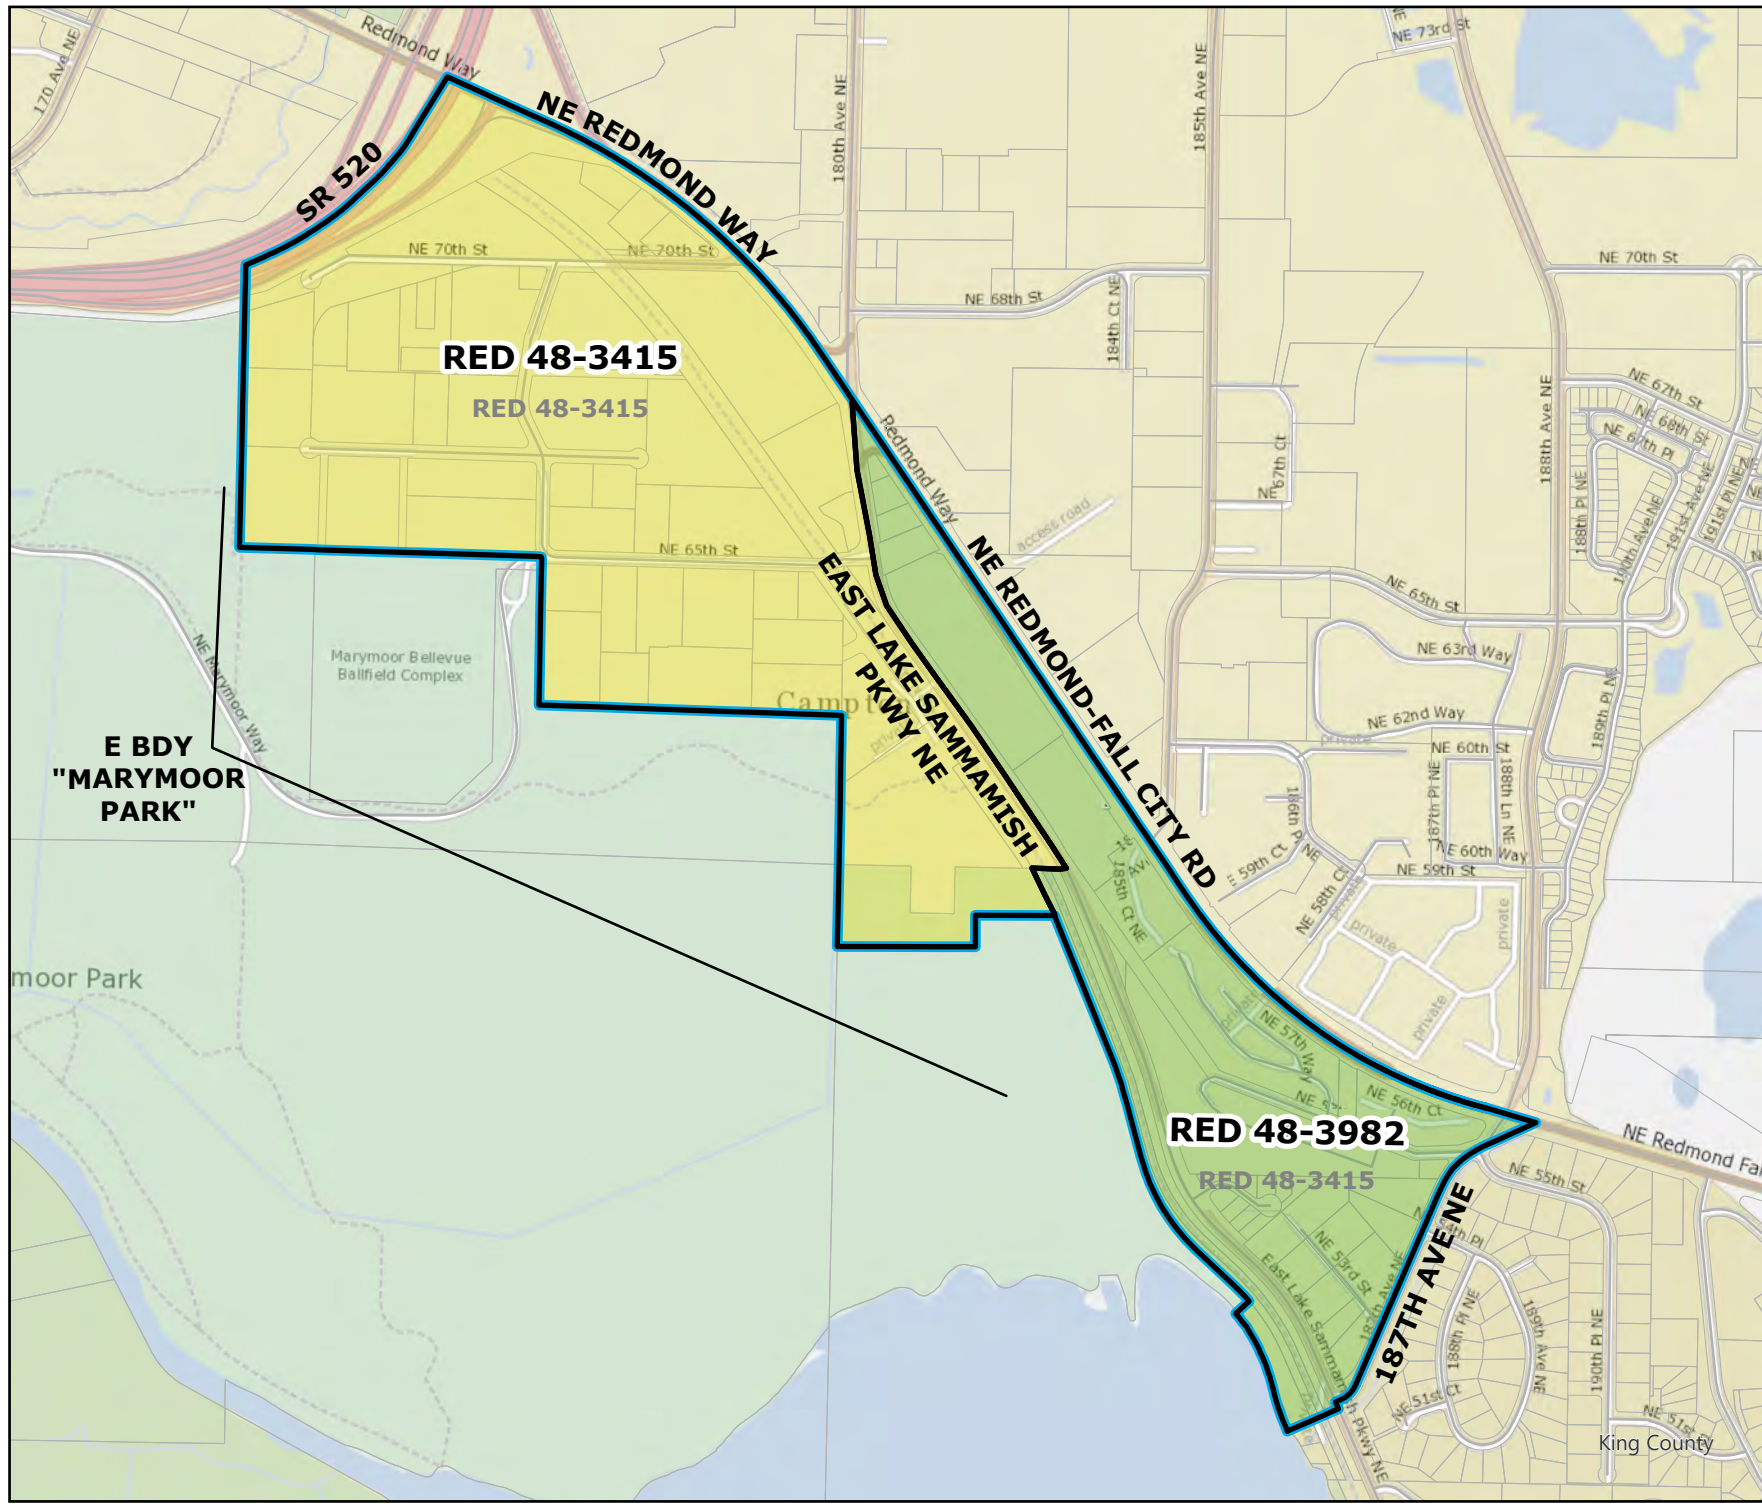

**E BDY
"MARYMOOR
PARK"**

2025 Precinct Alterations

Code	Precinct Name	LG	CG	CC
3982	RED 48-3982	48	1	6
3415	RED 48-3415	48	1	6

Original Precinct(s)				
3415	RED 48-3415	48	1	6

*: Denotes precinct(s) that have been abolished.
Precinct map produced by King County GIS Elections in accordance with KCC 1.12.101 & RCW 29A.16.040

Legend

- Original Precinct(s)
- New Precinct(s)
- Altered Precinct(s)