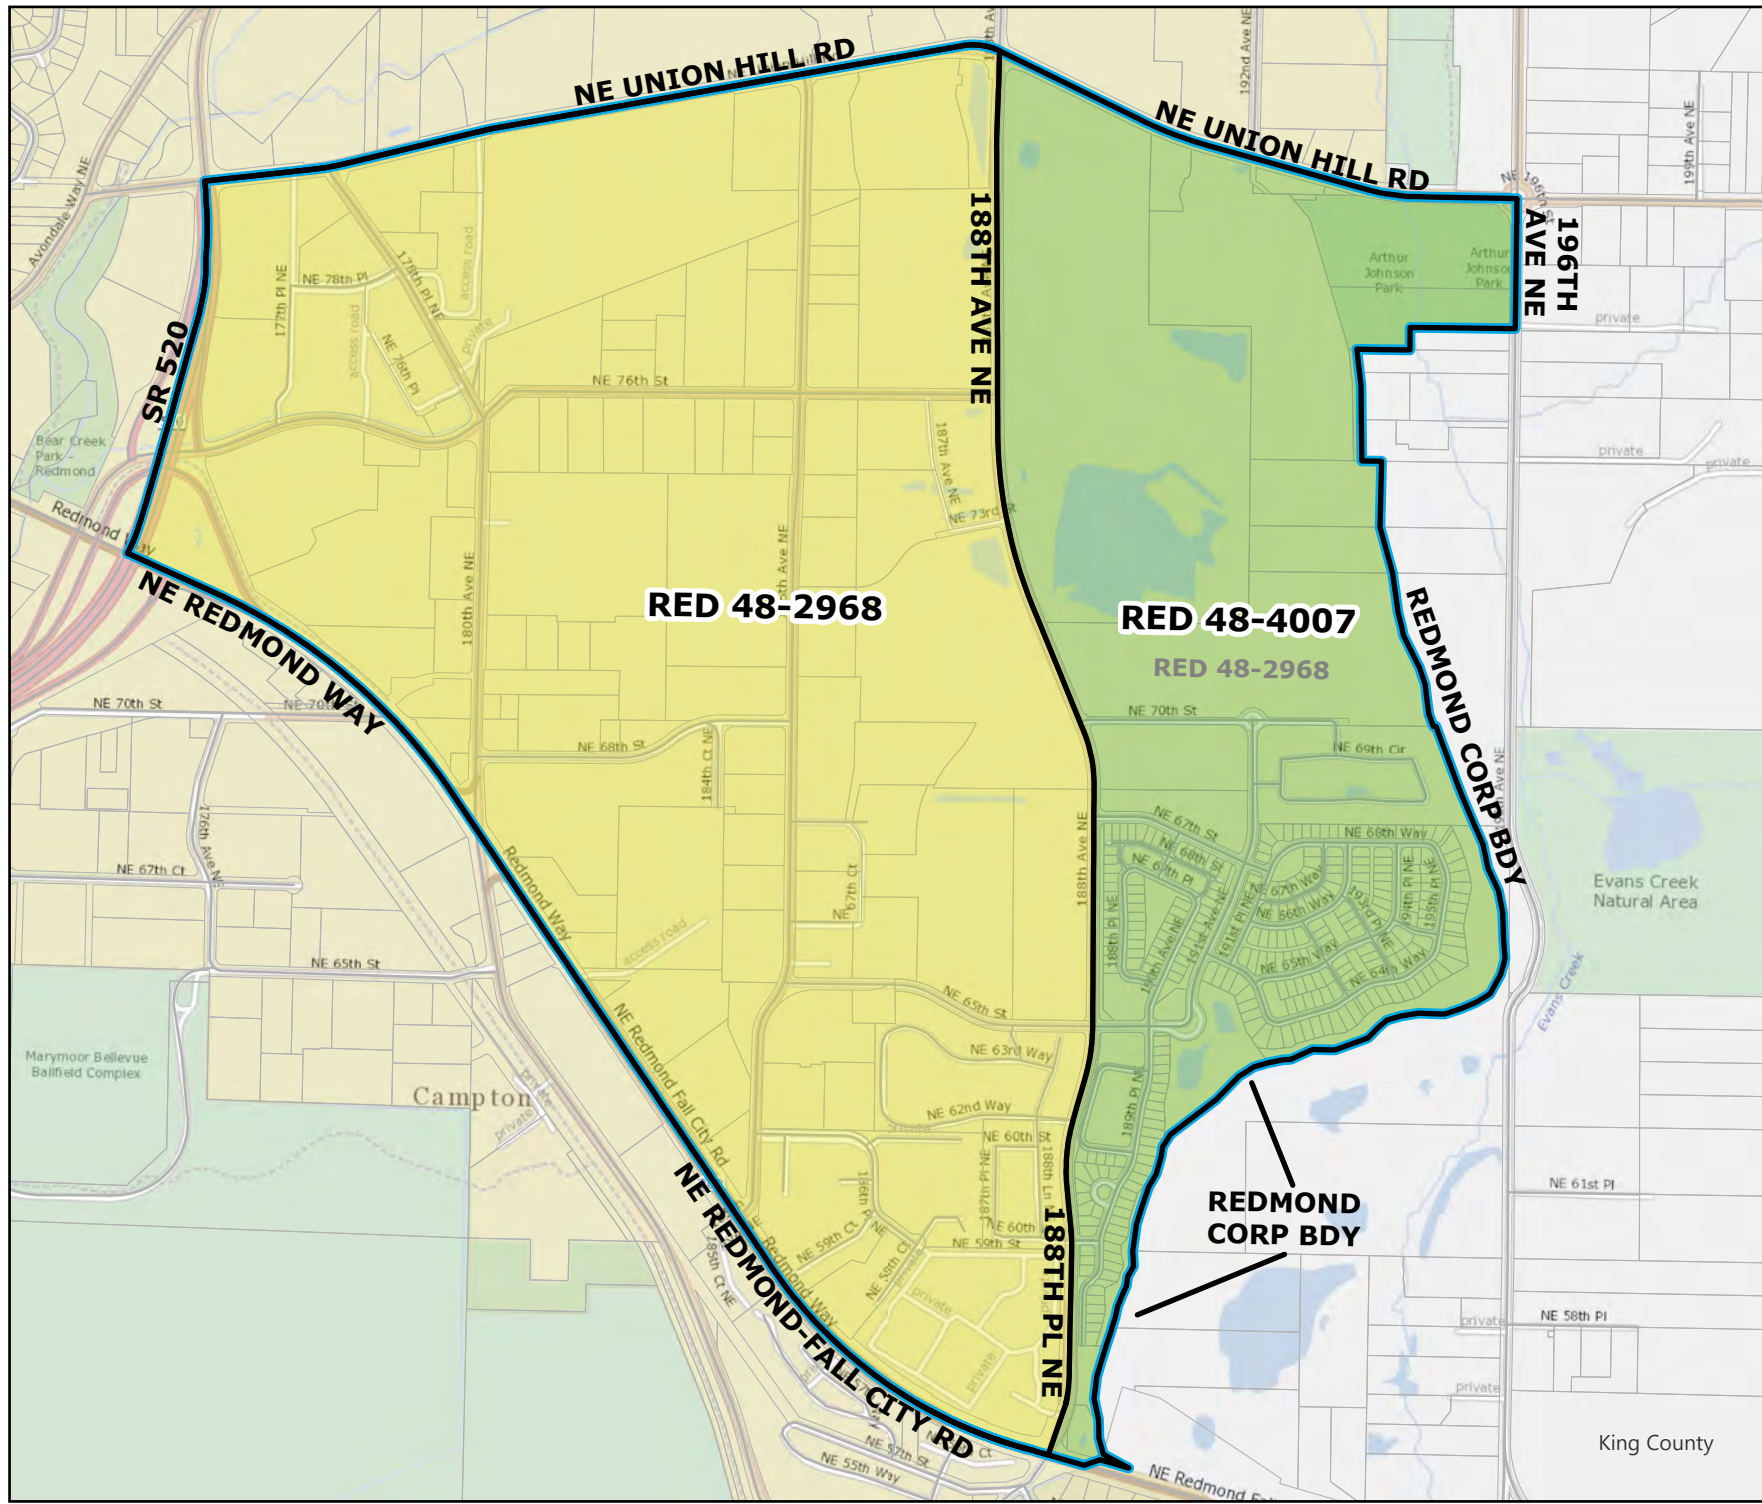

**Legend**

- Original Precinct(s)
- New Precinct(s)
- Altered Precinct(s)

# 2025 Precinct Alterations

Code	Precinct Name	LG	CG	CC
4005	BEL 48-4005	48	1	6
2716	BEL 48-2716	48	1	6
<b>Original Precinct(s)</b>				
2716	BEL 48-2716	48	1	6

\*: Denotes precinct(s) that have been abolished.  
 Precinct map produced by King County GIS Elections in accordance with KCC 1.12.101 & RCW 29A.16.040