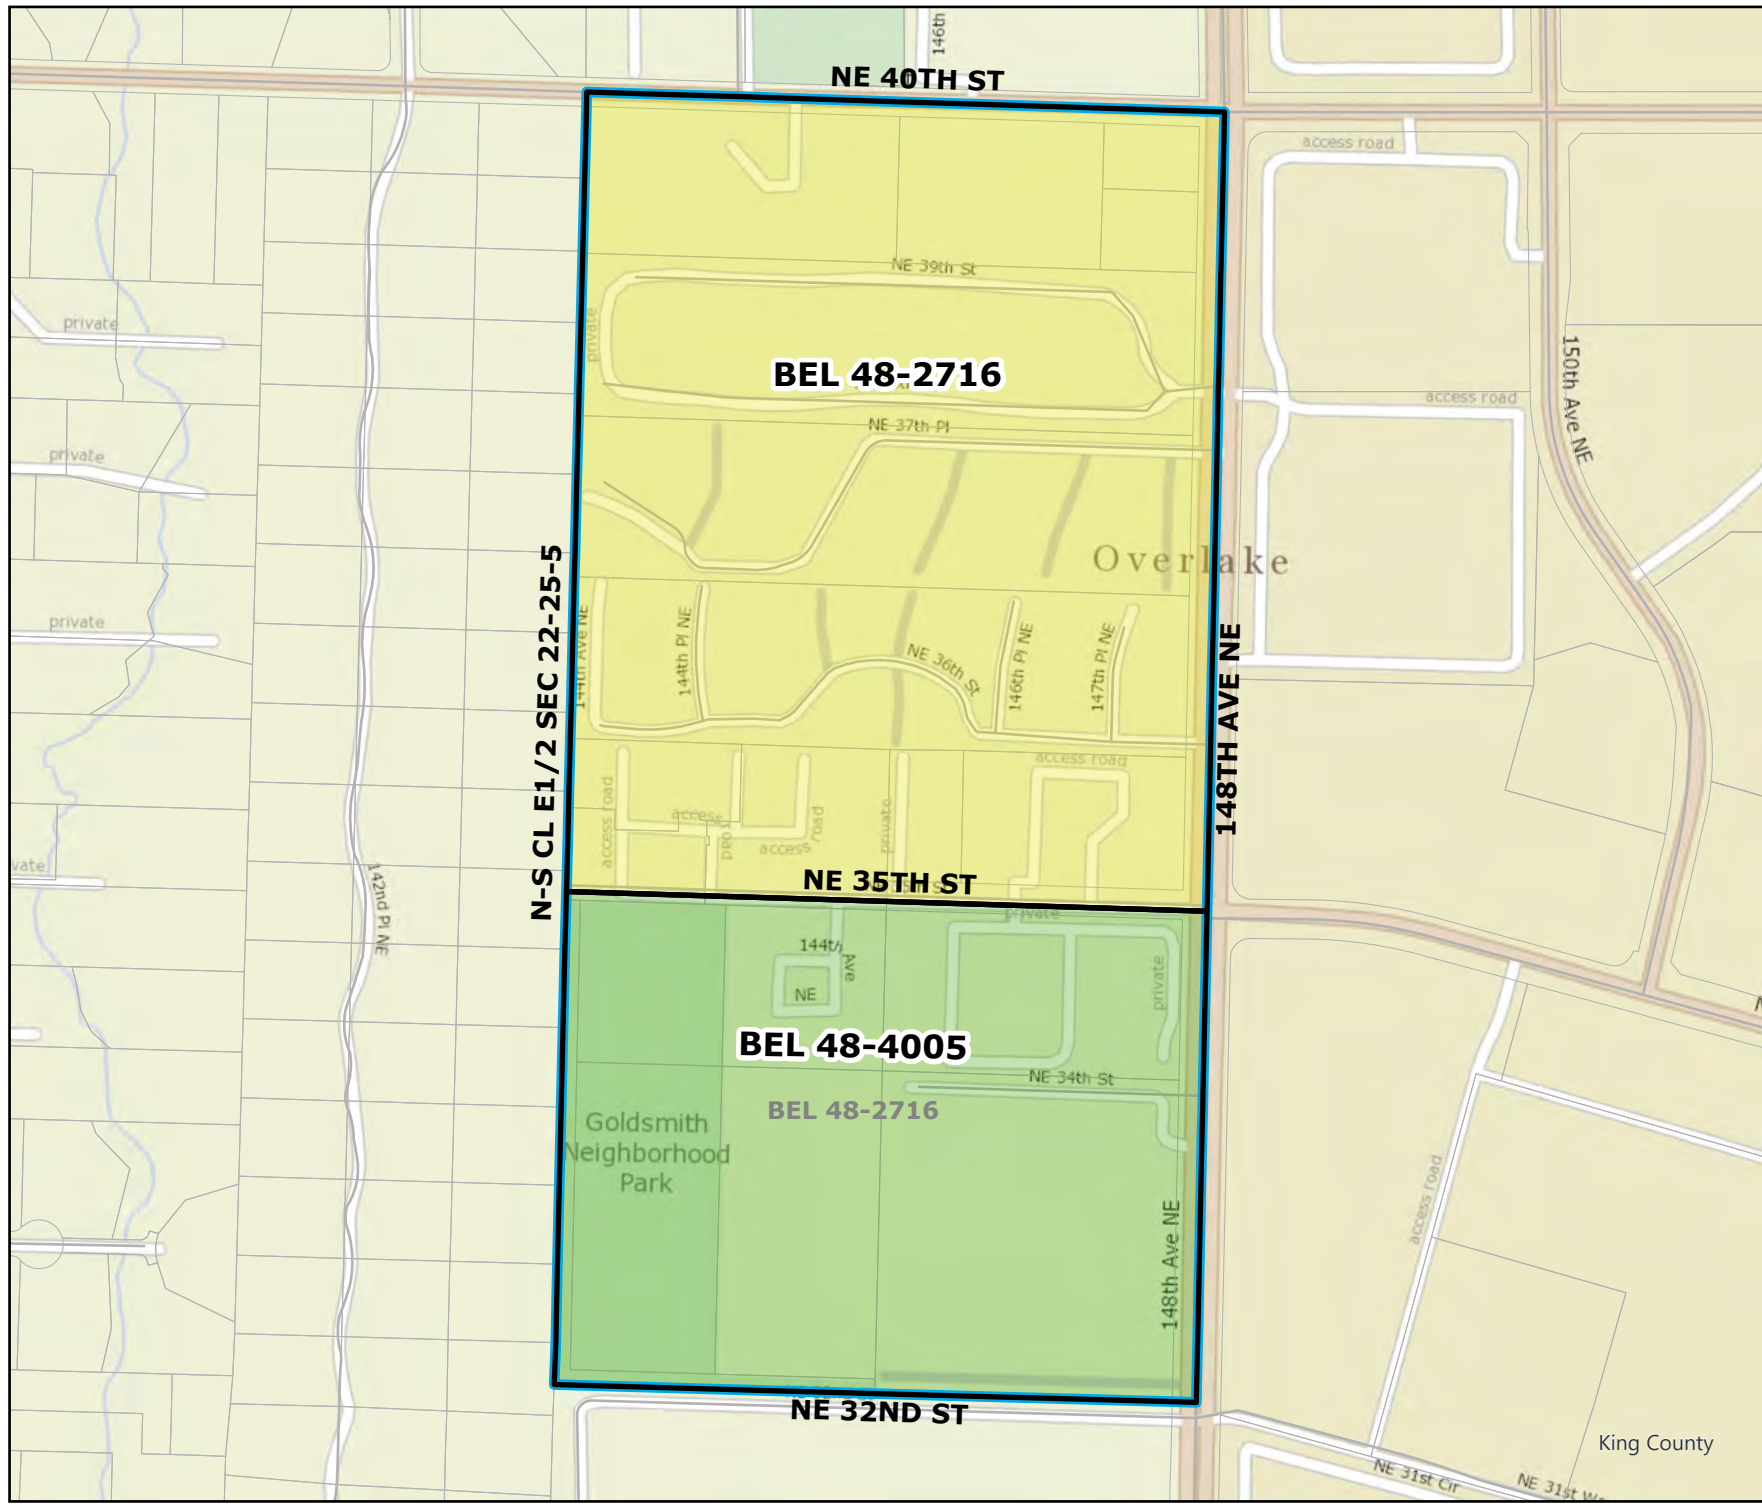

**Legend**

- Original Precinct(s)
- New Precinct(s)
- Altered Precinct(s)

# 2025 Precinct Alterations

Code	Precinct Name	LG	CG	CC
4003	BEL 48-4003	48	1	6
0227	BEL 48-0227	48	1	6

Original Precinct(s)				
0227	BEL 48-0227	48	1	6

\*: Denotes precinct(s) that have been abolished.  
 Precinct map produced by King County GIS Elections in accordance with KCC 1.12.101 & RCW 29A.16.040