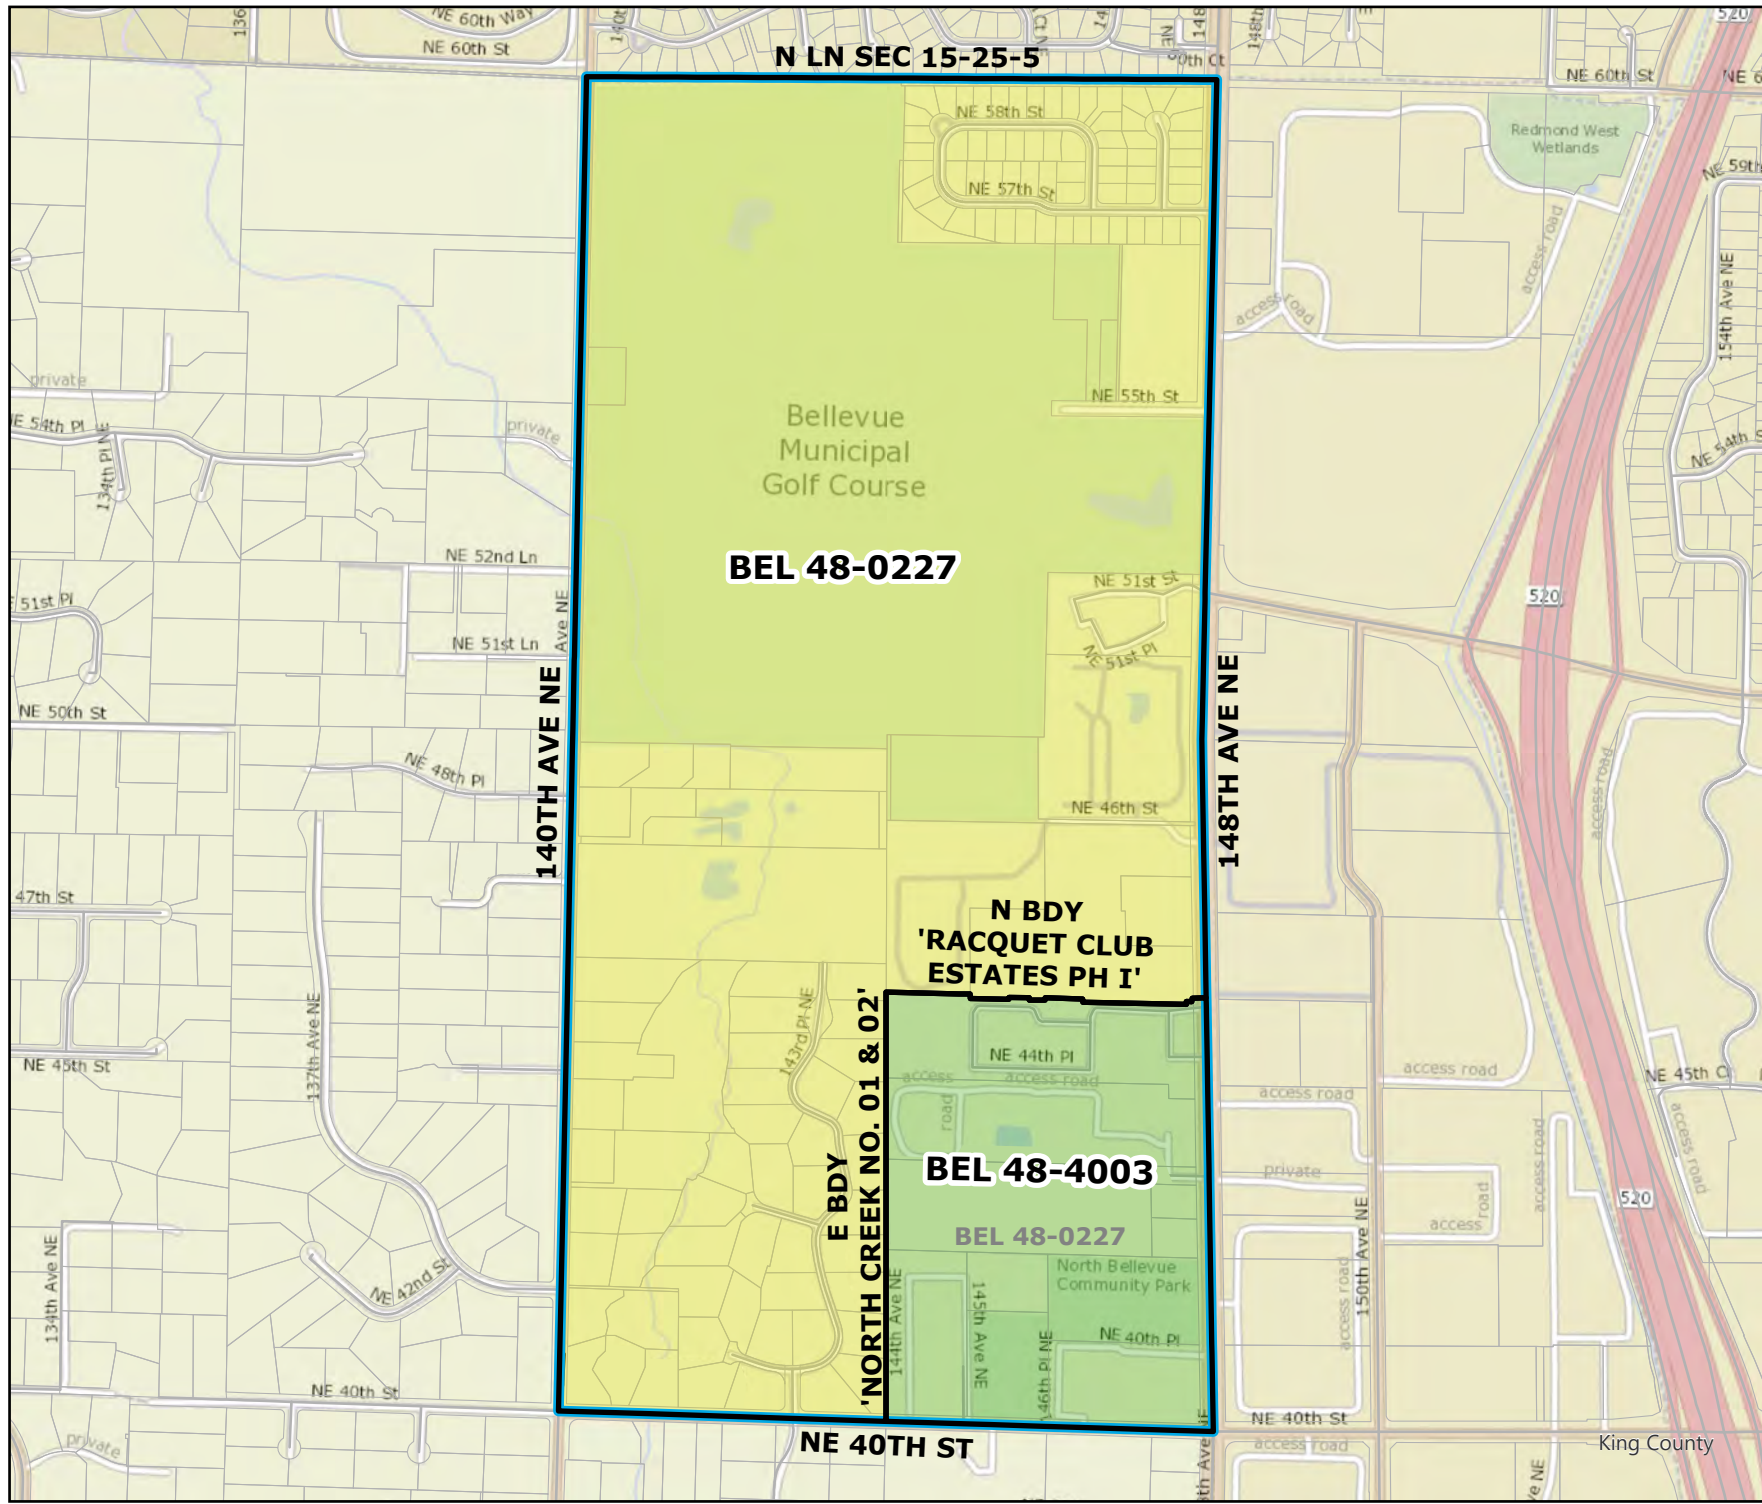

# 2025 Precinct Alterations

Code	Precinct Name	LG	CG	CC
0176	BEL 41-0176	41	9	6
0131	BEL 41-0131	41	9	6
Original Precinct(s)				
0176	BEL 41-0176	41	9	6
0131	BEL 41-0131	41	9	6

\*: Denotes precinct(s) that have been abolished.  
 Precinct map produced by King County GIS Elections in accordance with KCC 1.12.101 & RCW 29A.16.040

**Legend**

- Original Precinct(s)
- New Precinct(s)
- Altered Precinct(s)

# 2025 Precinct Alterations

Code	Precinct Name	LG	CG	CC
4003	BEL 48-4003	48	1	6
0227	BEL 48-0227	48	1	6

Original Precinct(s)				
0227	BEL 48-0227	48	1	6

\*: Denotes precinct(s) that have been abolished.  
 Precinct map produced by King County GIS Elections in accordance with KCC 1.12.101 & RCW 29A.16.040