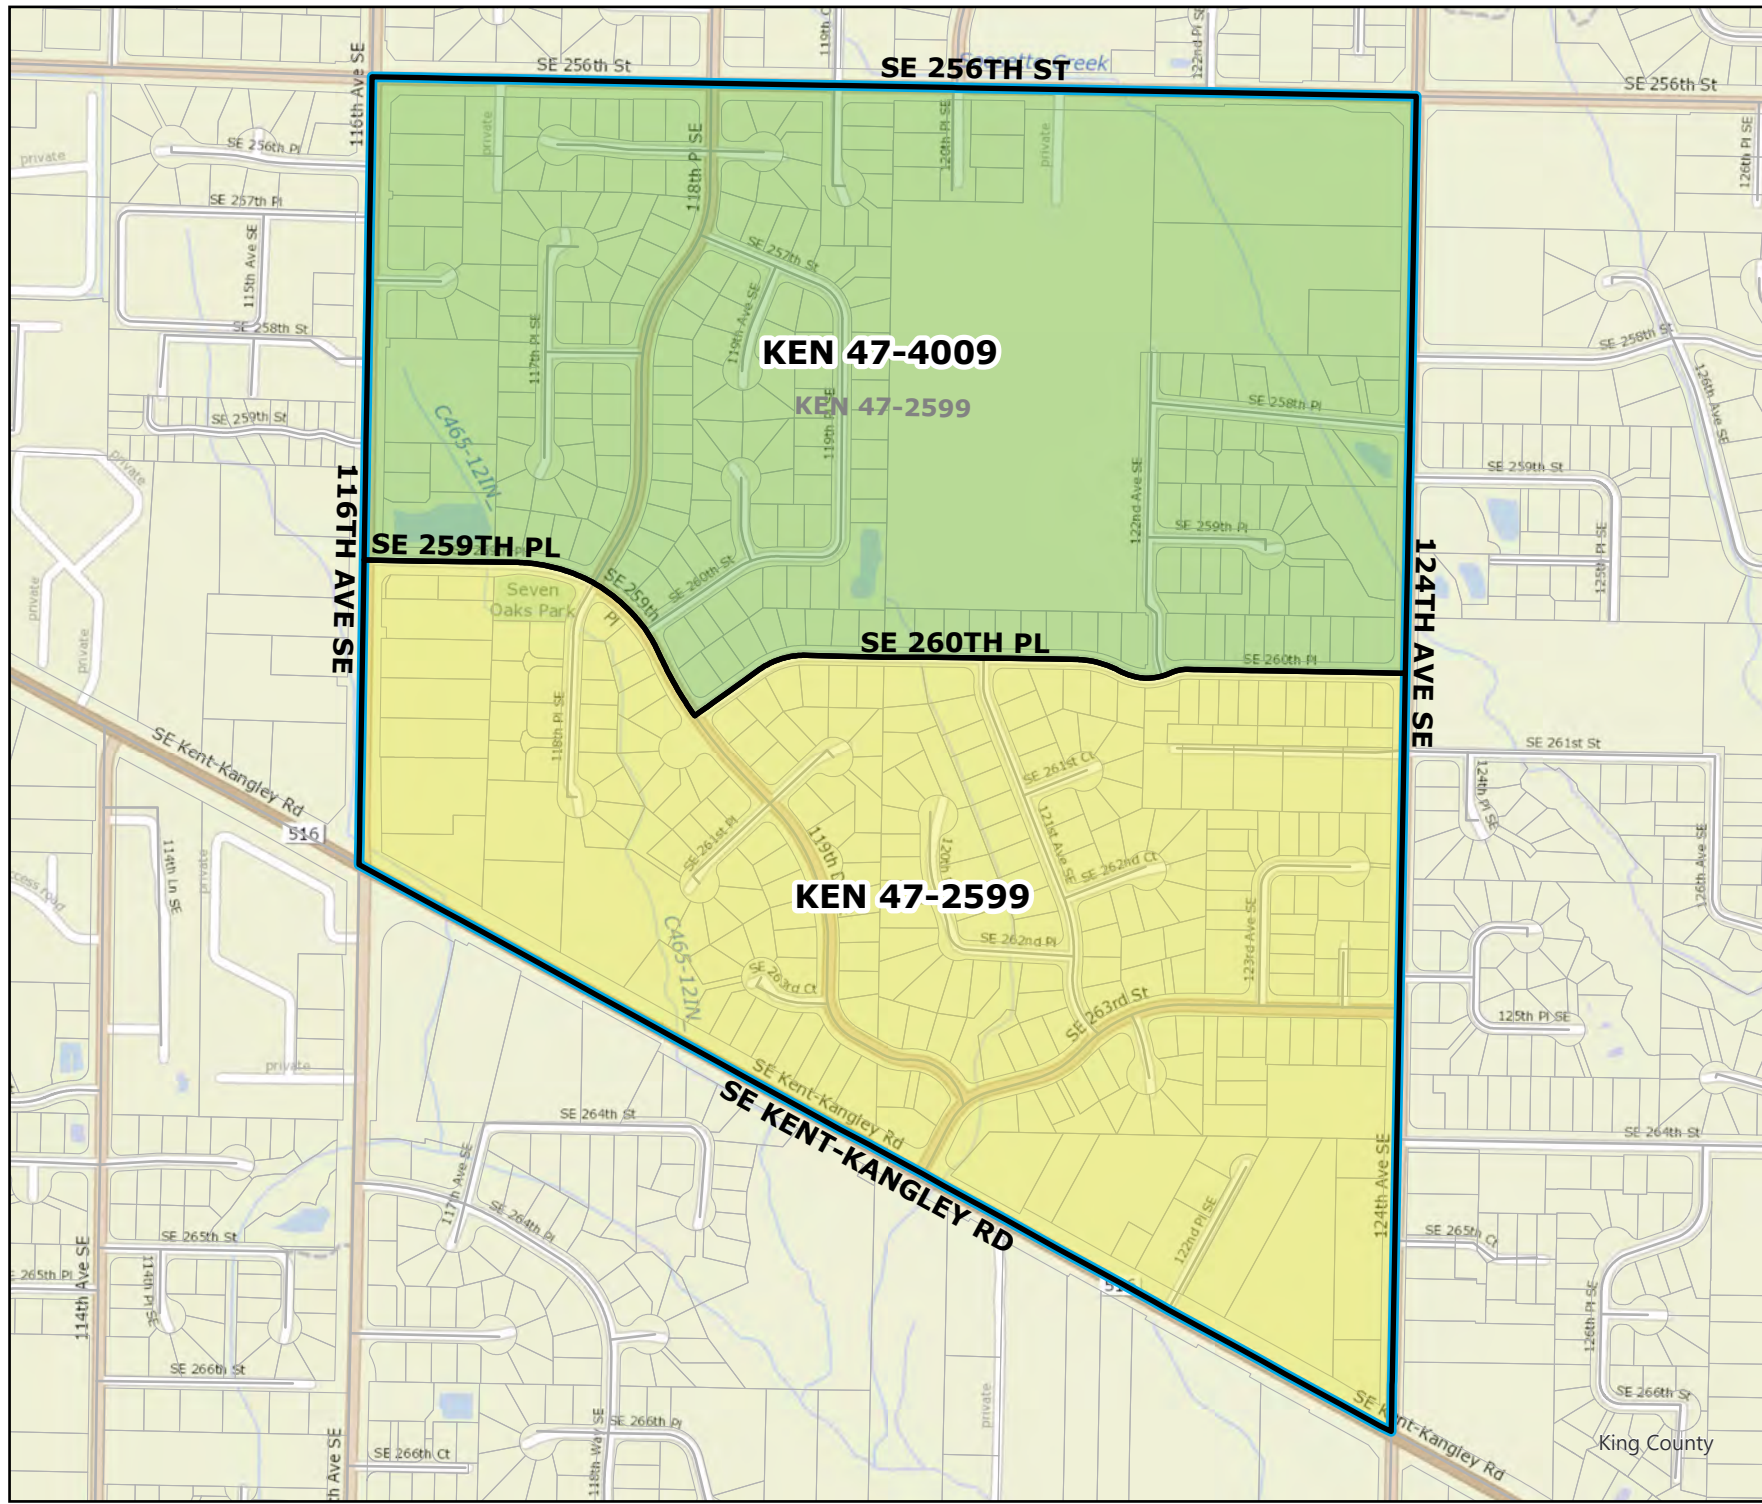

*: Denotes precinct(s) that have been abolished.
 Precinct map produced by King County GIS Elections in accordance with KCC 1.12.101 & RCW 29A.16.040

Legend

- Original Precinct(s)
- New Precinct(s)
- Altered Precinct(s)

2025 Precinct Alterations

Code	Precinct Name	LG	CG	CC
3445	KEN 33-3445	33	9	7
Original Precinct(s)				
3445	KEN 33-3445	33	9	7
3629	KEN 33-3629 *	33	9	7

*: Denotes precinct(s) that have been abolished.
Precinct map produced by King County GIS Elections in accordance with KCC 1.12.101 & RCW 29A.16.040

Legend

- Original Precinct(s)
- New Precinct(s)
- Altered Precinct(s)

2025 Precinct Alterations

Code	Precinct Name	LG	CG	CC
4009	KEN 47-4009	47	9	7
2599	KEN 47-2599	47	9	7

Original Precinct(s)				
2599	KEN 47-2599	47	9	7