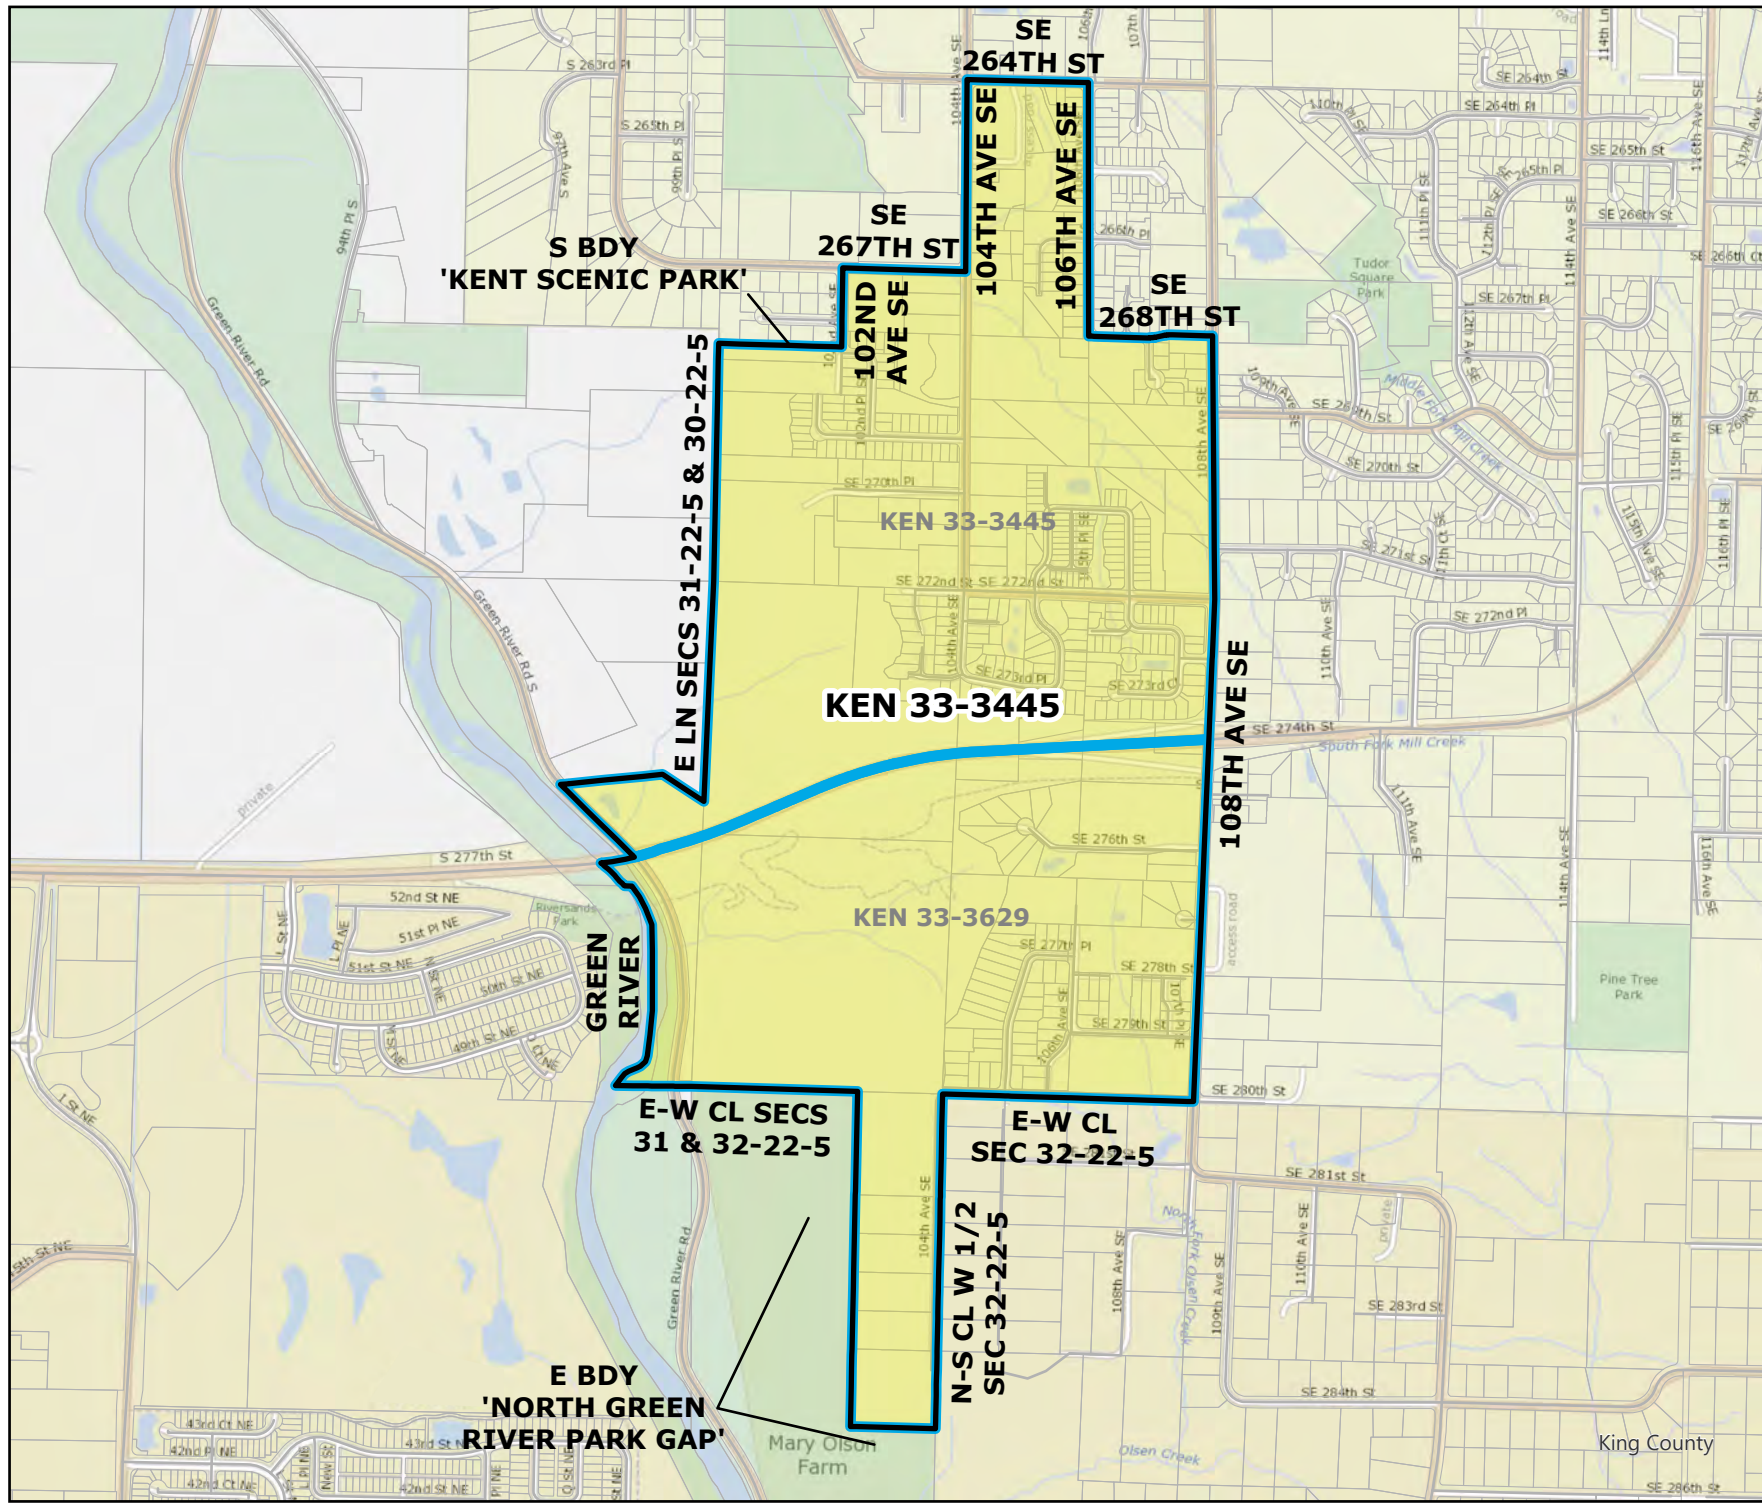

2025 Precinct Alterations

Code	Precinct Name	LG	CG	CC
4006	AUB 31-4006	31	8	7
3335	AUB 31-3335	31	8	7

Original Precinct(s)				
3335	AUB 31-3335	31	8	7

*: Denotes precinct(s) that have been abolished.
 Precinct map produced by King County GIS Elections in accordance with KCC 1.12.101 & RCW 29A.16.040

Legend

- Original Precinct(s)
- New Precinct(s)
- Altered Precinct(s)

2025 Precinct Alterations

Code	Precinct Name	LG	CG	CC
4008	AUB 47-4008	47	9	7
3970	AUB 47-3790	47	9	7

Original Precinct(s)				
3970	AUB 47-3790	47	9	7

*: Denotes precinct(s) that have been abolished.
 Precinct map produced by King County GIS Elections in accordance with KCC 1.12.101 & RCW 29A.16.040

Legend

- Original Precinct(s)
- New Precinct(s)
- Altered Precinct(s)

2025 Precinct Alterations

Code	Precinct Name	LG	CG	CC
3445	KEN 33-3445	33	9	7
Original Precinct(s)				
3445	KEN 33-3445	33	9	7
3629	KEN 33-3629 *	33	9	7

*: Denotes precinct(s) that have been abolished.
Precinct map produced by King County GIS Elections in accordance with KCC 1.12.101 & RCW 29A.16.040