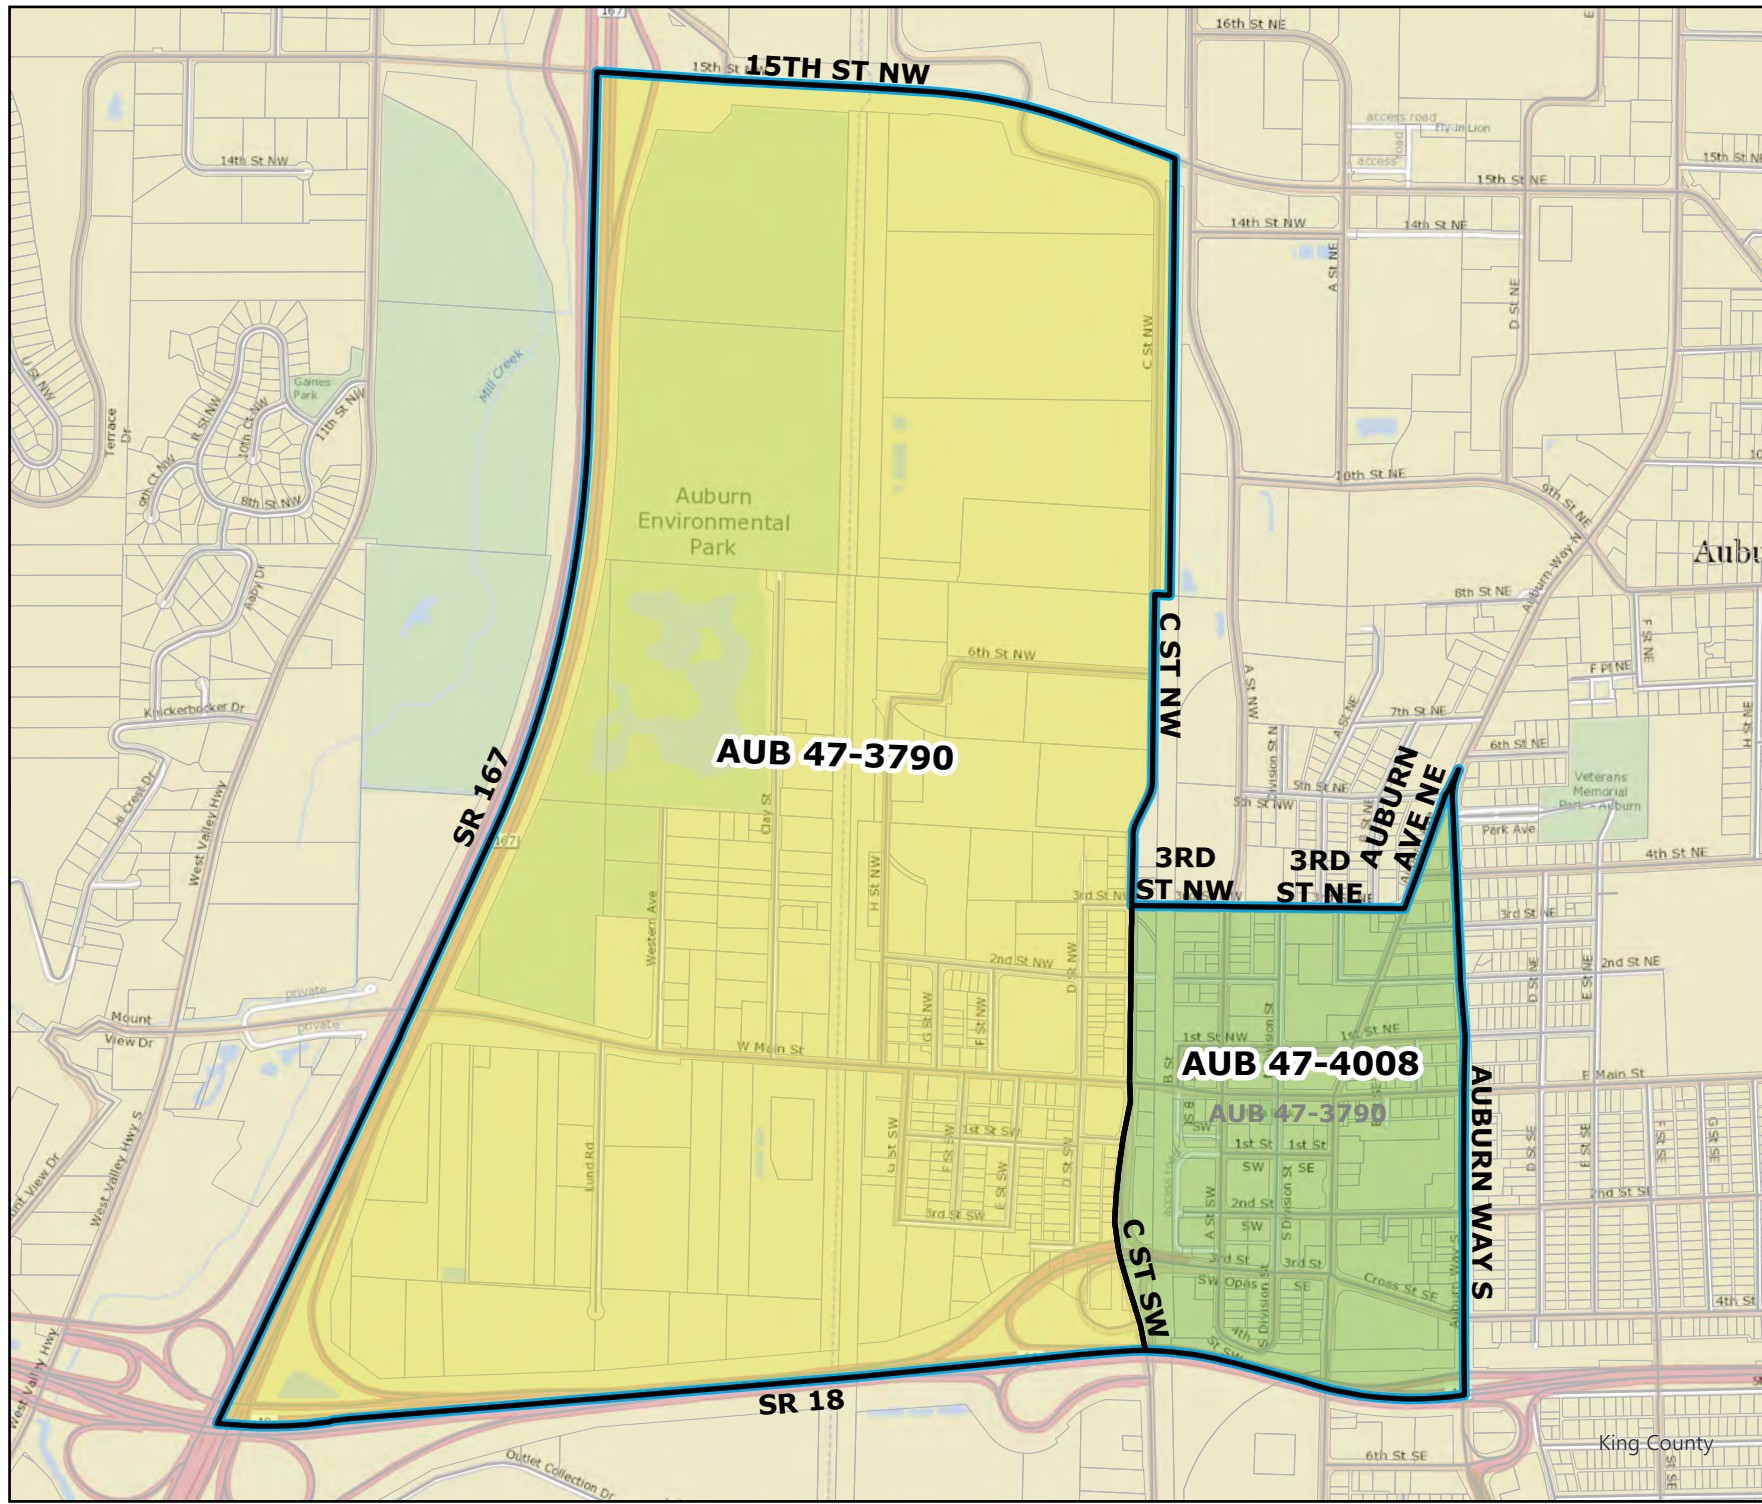

2025 Precinct Alterations

Code	Precinct Name	LG	CG	CC
4006	AUB 31-4006	31	8	7
3335	AUB 31-3335	31	8	7

Original Precinct(s)				
3335	AUB 31-3335	31	8	7

*: Denotes precinct(s) that have been abolished.
 Precinct map produced by King County GIS Elections in accordance with KCC 1.12.101 & RCW 29A.16.040

Legend

- Original Precinct(s)
- New Precinct(s)
- Altered Precinct(s)

2025 Precinct Alterations

Code	Precinct Name	LG	CG	CC
4008	AUB 47-4008	47	9	7
3970	AUB 47-3790	47	9	7

Original Precinct(s)				
3970	AUB 47-3790	47	9	7

*: Denotes precinct(s) that have been abolished.
 Precinct map produced by King County GIS Elections in accordance with KCC 1.12.101 & RCW 29A.16.040

Legend

- Original Precinct(s)
- New Precinct(s)
- Altered Precinct(s)