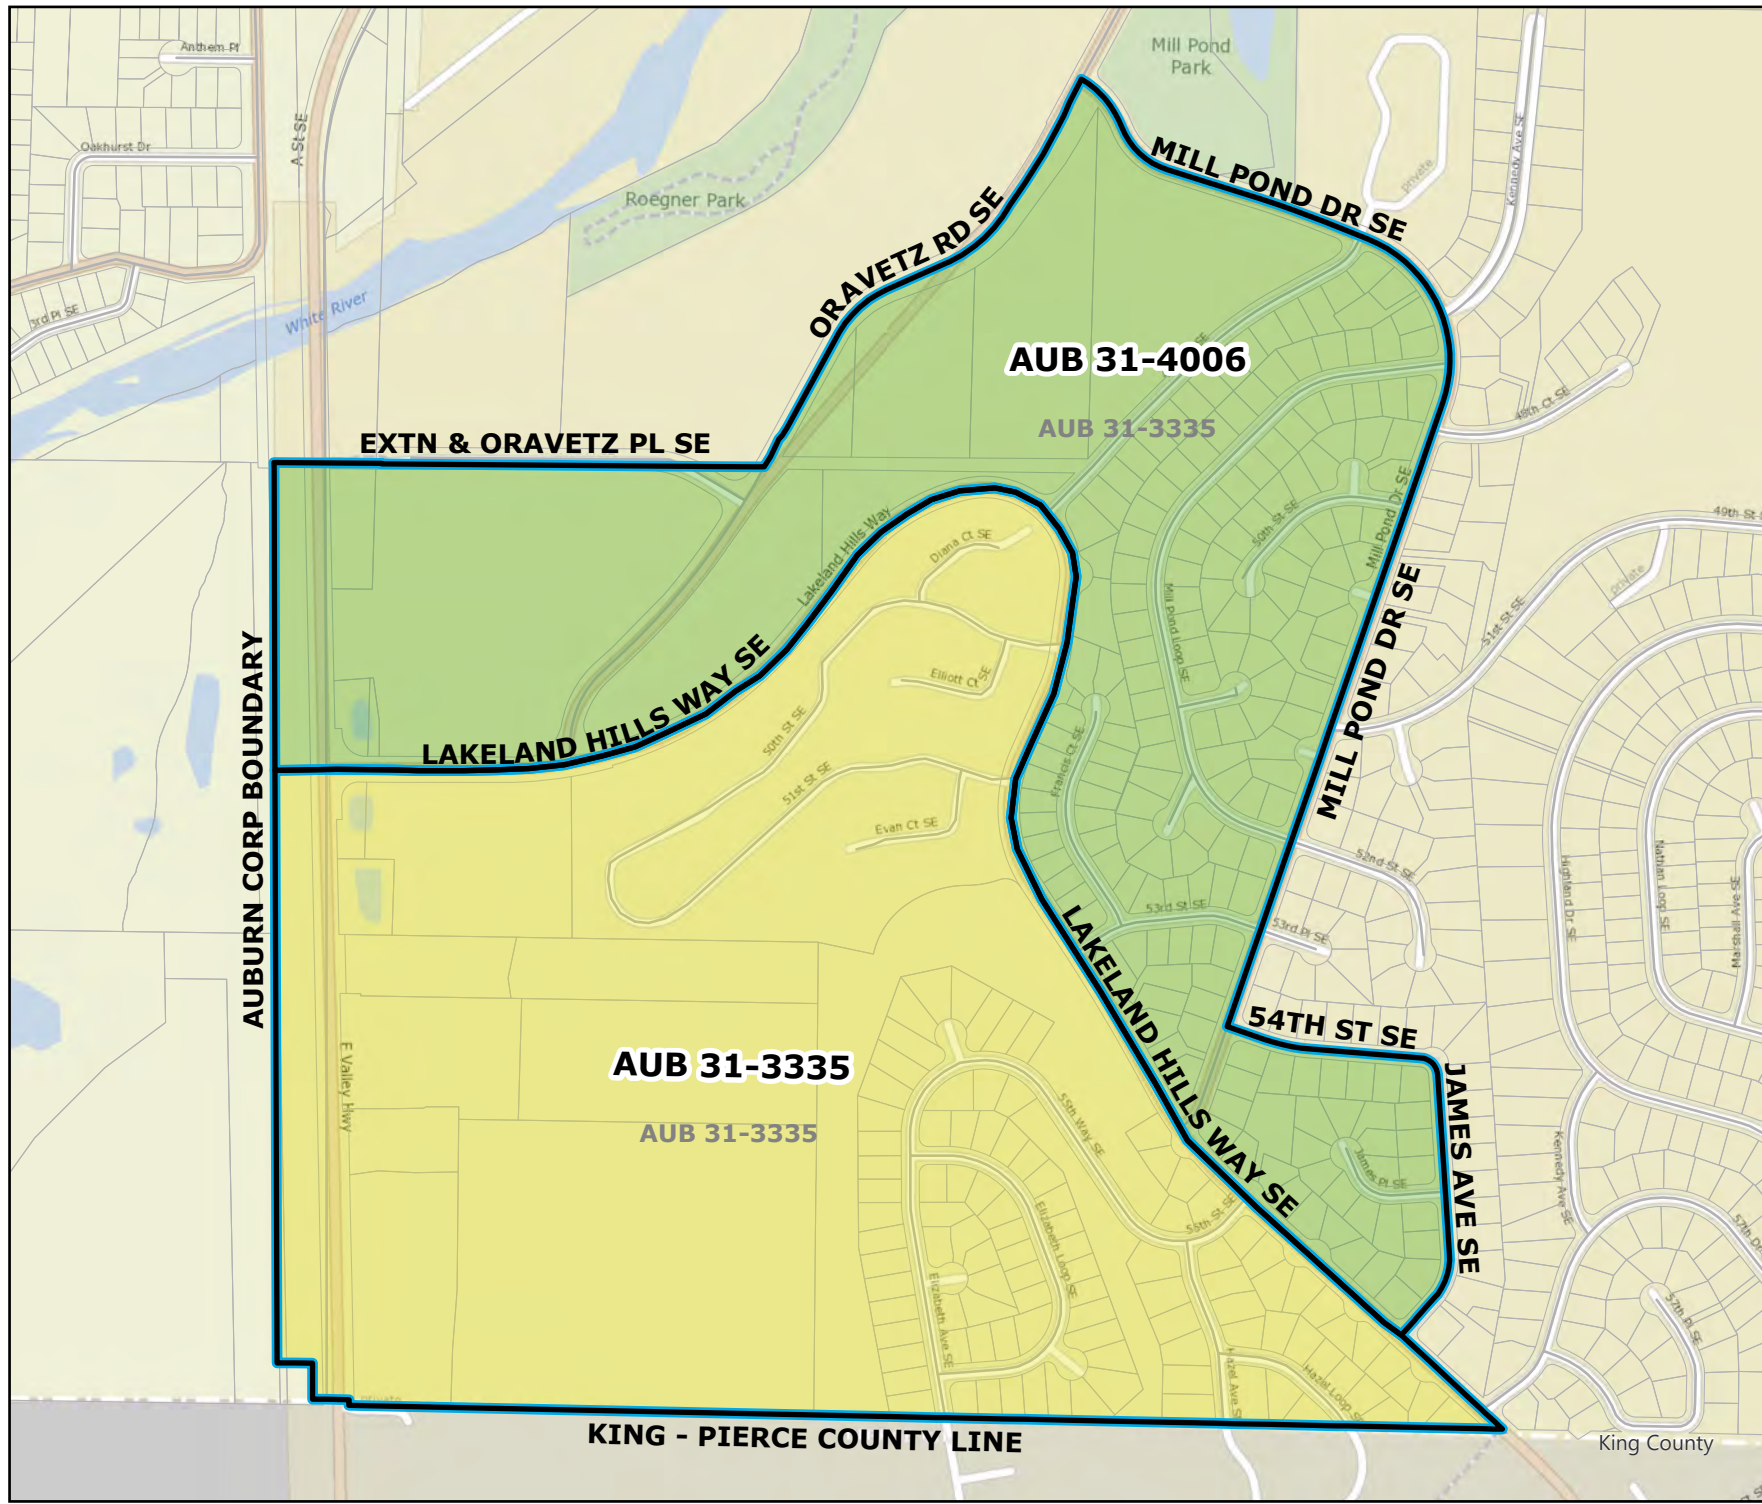

2025 Precinct Alterations

Code	Precinct Name	LG	CG	CC
4006	AUB 31-4006	31	8	7
3335	AUB 31-3335	31	8	7

Original Precinct(s)				
3335	AUB 31-3335	31	8	7

*: Denotes precinct(s) that have been abolished.
 Precinct map produced by King County GIS Elections in accordance with KCC 1.12.101 & RCW 29A.16.040

Legend

- Original Precinct(s)
- New Precinct(s)
- Altered Precinct(s)

2025 Precinct Alterations

Code	Precinct Name	LG	CG	CC
4008	AUB 47-4008	47	9	7
3970	AUB 47-3790	47	9	7

Original Precinct(s)				
3970	AUB 47-3790	47	9	7

*: Denotes precinct(s) that have been abolished.
 Precinct map produced by King County GIS Elections in accordance with KCC 1.12.101 & RCW 29A.16.040

Legend

- Original Precinct(s)
- New Precinct(s)
- Altered Precinct(s)

2025 Precinct Alterations

Code	Precinct Name	LG	CG	CC
3445	KEN 33-3445	33	9	7
Original Precinct(s)				
3445	KEN 33-3445	33	9	7
3629	KEN 33-3629 *	33	9	7

*: Denotes precinct(s) that have been abolished.
Precinct map produced by King County GIS Elections in accordance with KCC 1.12.101 & RCW 29A.16.040